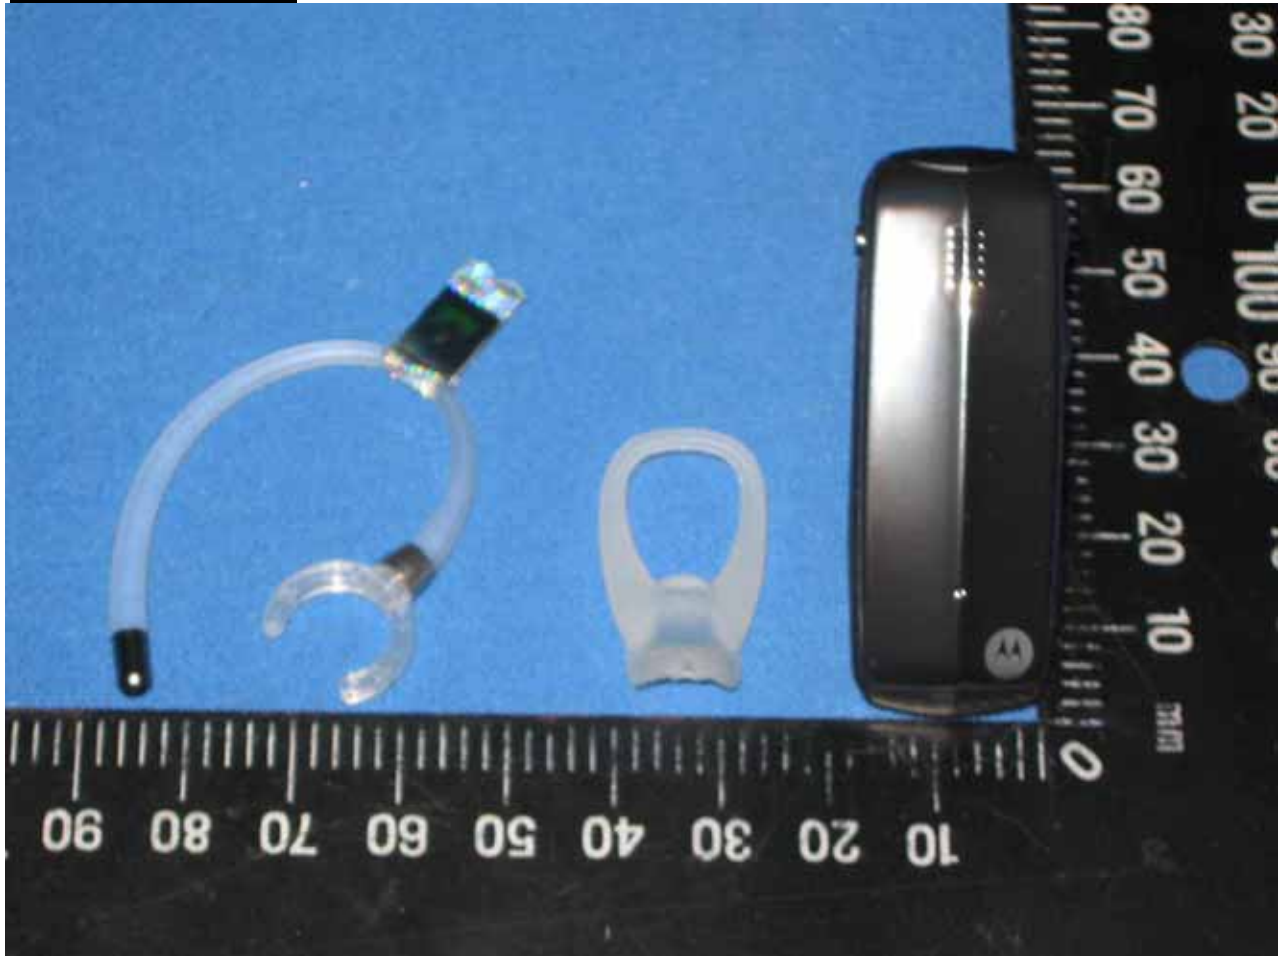

Internal Photo

Antenna Photo

Power Adapter Photo (Model : DCH3-050US-0303)