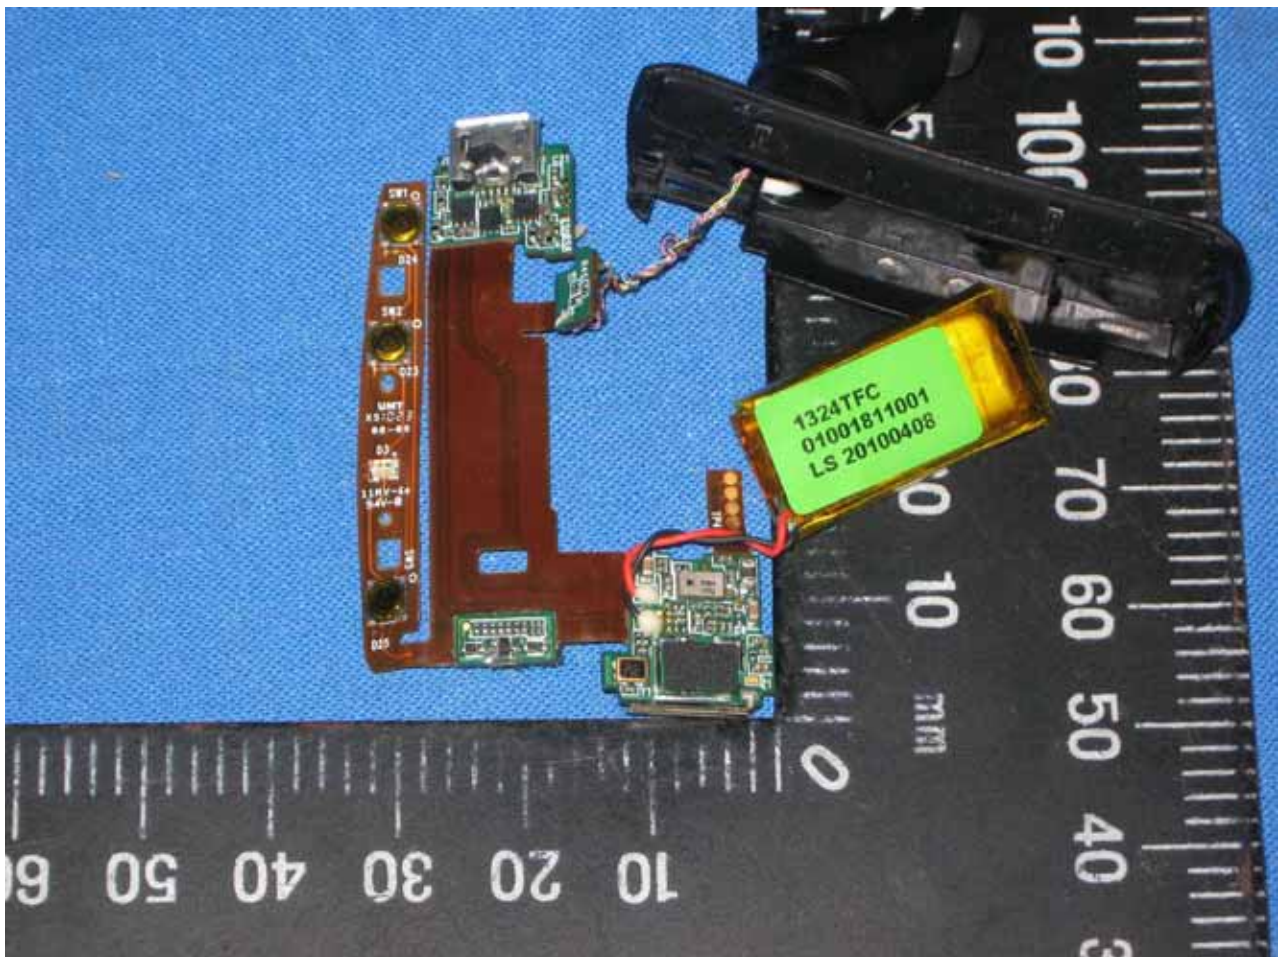

Internal Photo

Antenna Photo

Power Adapter Photo (Model : DCH3-050US-0303)