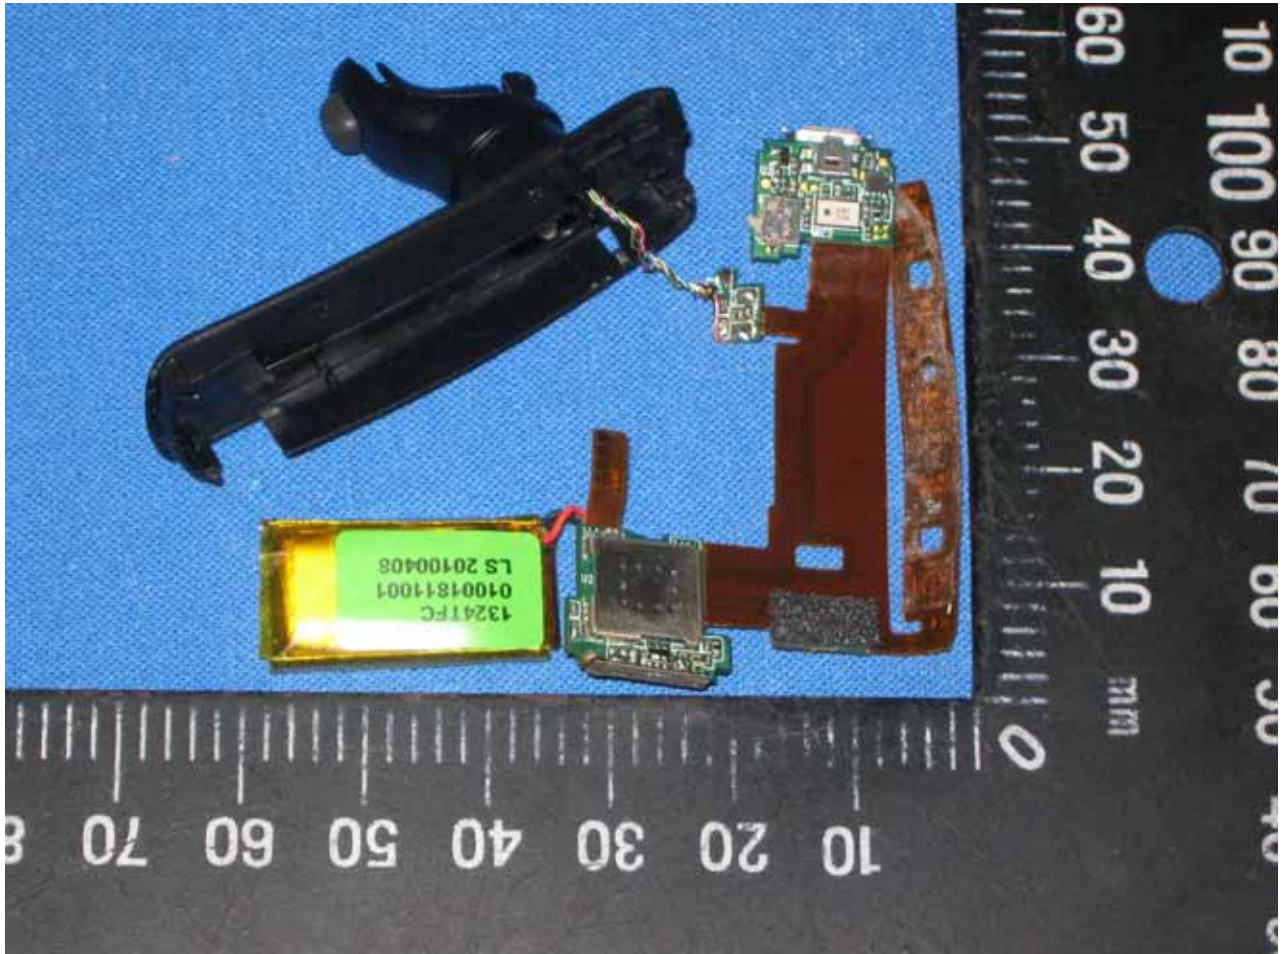

Internal Photo

Antenna Photo

Power Adapter Photo (Model : DCH3-050US-0303)