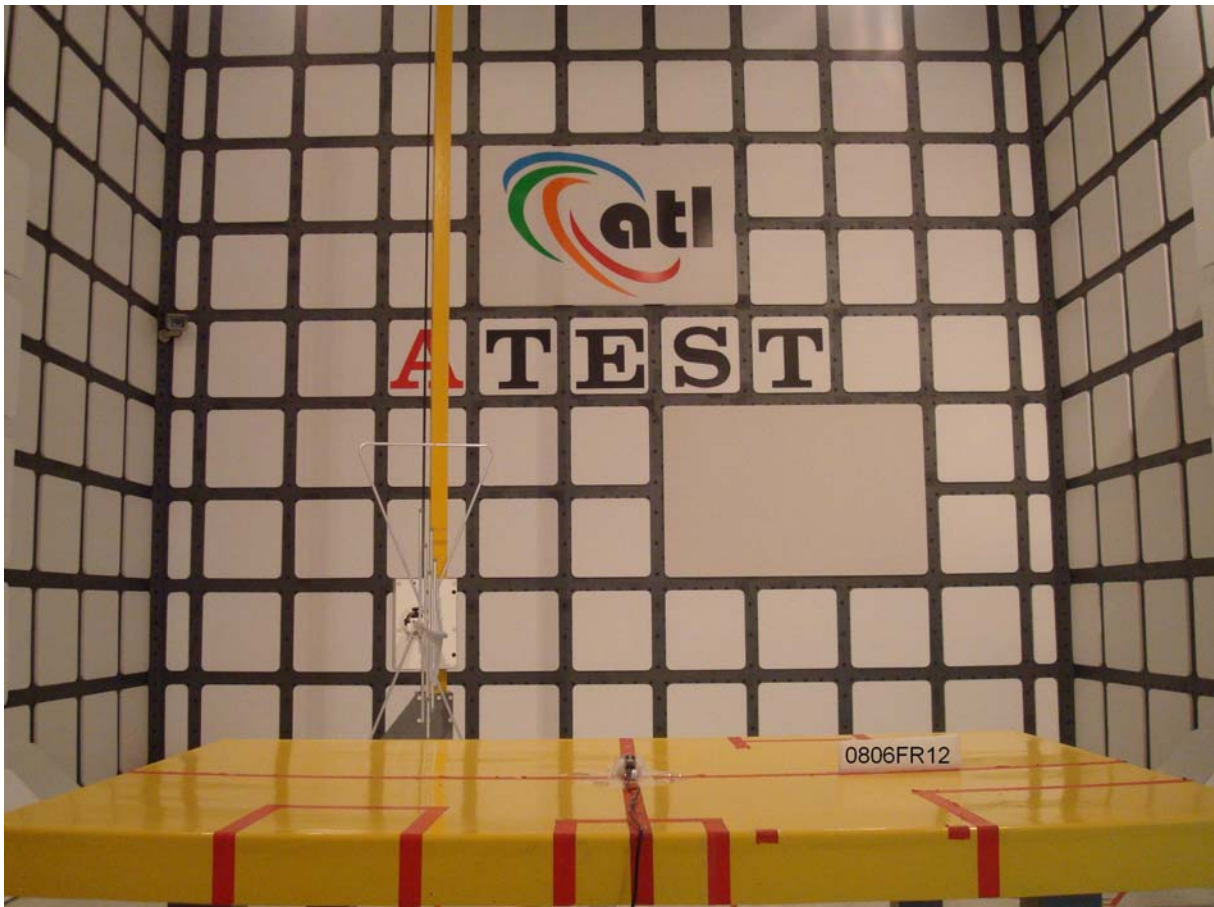

Test Setup Photos

Report No.: 0806FR12

FCC ID: IHDP6JT1

Conducted Emission _ Front view

Conducted Emission _ Back view

Field Strength of Spurious Radiation _ Front view (Below 1G)

Field Strength of Spurious Radiation _ Back view (Below 1G)

Field Strength of Spurious Radiation _ Front view (Above 1G)

Field Strength of Spurious Radiation _ Back view (Above 1G)