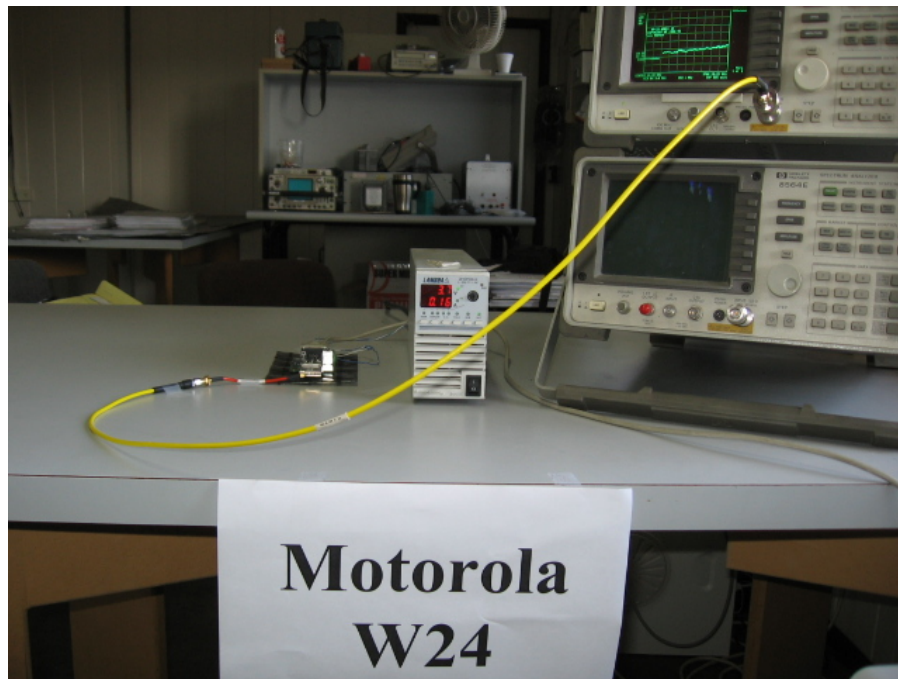

**Exhibit 7**  
**Test Setup for**  
**MOTOROLA INC.**  
**W24 Wi-Fi Module**

**W24**  
**FCC ID: IHDP6JF1**  
**Report Issued:**  
**10 April 2008**

## Exhibit 7: Set Up Photographs

Figure 1. Conducted Emission From Antenna Port

Figure 2. Radiated Emission

## Exhibit 7: Set Up Photographs

Figure 3. Radiated Emission Test Close-up

Figure 4. Radiated Emission Test Close-up