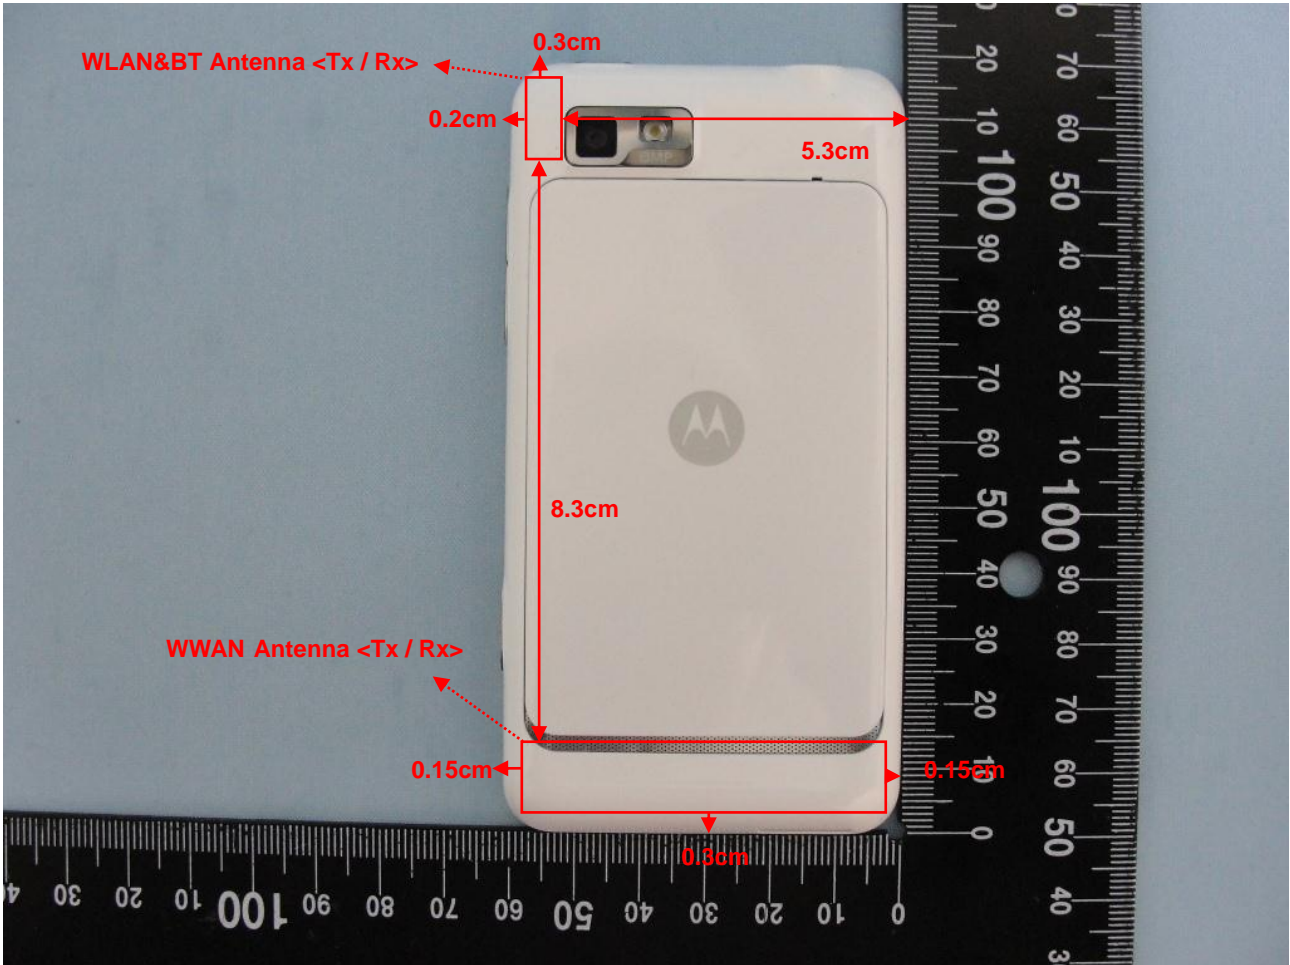

Product Photos

Antenna Location :

Antenna	Length	Width
WWAN Antenna <Tx / Rx>	5.7cm	1.3cm
WLAN&BT Antenna <Tx / Rx>	1.5cm	0.5cm

### Test Setup Photos

Right Cheek

Right Tilted

Left Cheek

Left Tilted

Front of the DUT with Phantom 1 cm Gap  
(without Headset)

Back of the DUT with Phantom 1 cm Gap  
(without Headset)

Back of the DUT with Phantom 1 cm Gap  
(with Headset)