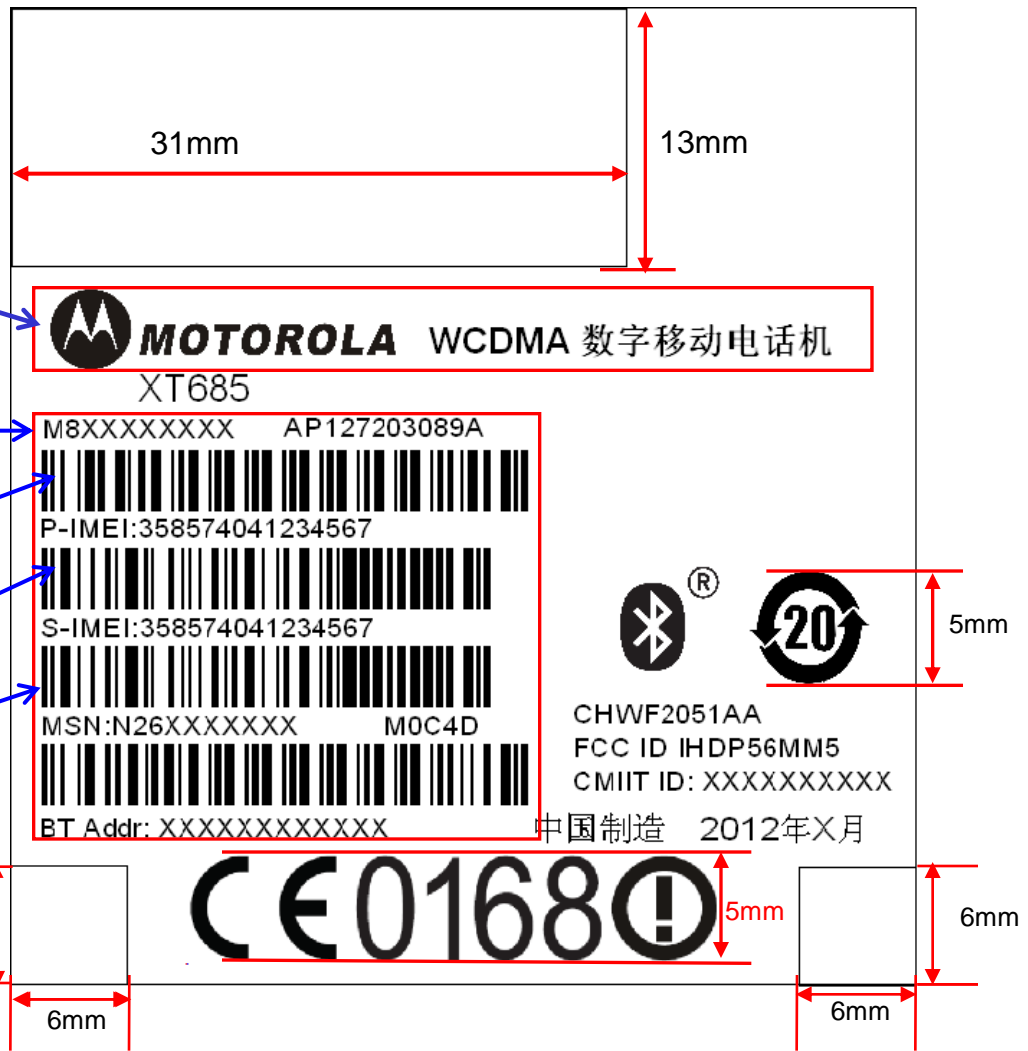

IMEI label for PRC (Ultra white) without 3C logo

MOTO logo height 4mm;
Text: Arial, Bond, font 5

Text: Arial, font 4;
Barcode:Code128, height 3mm

Include M8XXXXXXXXX when scan

Include 358574041234567
when scan

Include N26XXXXXXXXX when scan

- Label Format(1pcs)
- 48.5*45.6 mm