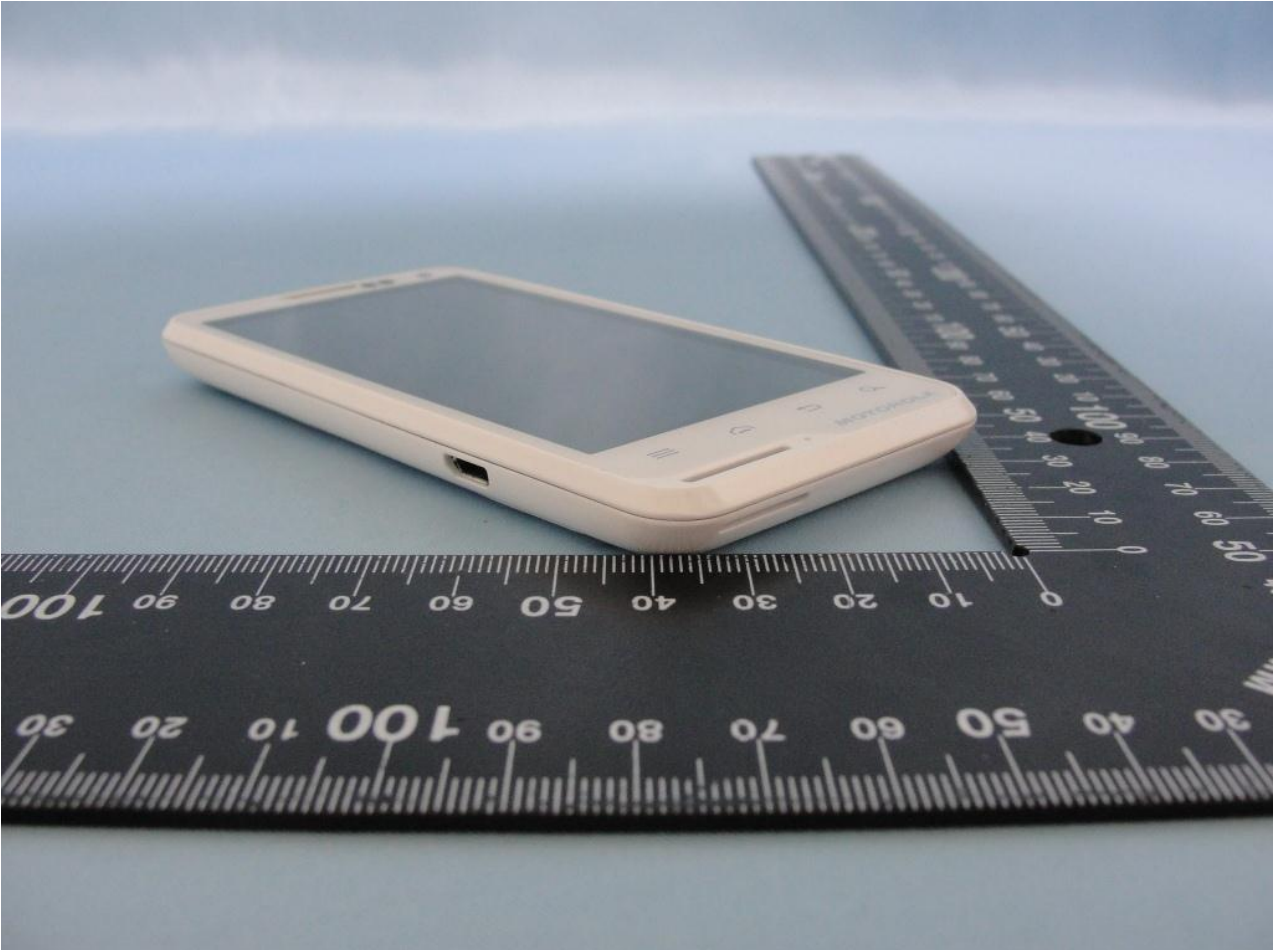

1. External Photograph of EUT

Brand Name: Motorola / Model Name: XT685 / Marketing Name: MOTOLUXE XT685

Brand Name: Motorola / Model Name: XT685 / Marketing Name: MOTOLUXE XT685

2. Photograph of Accessory