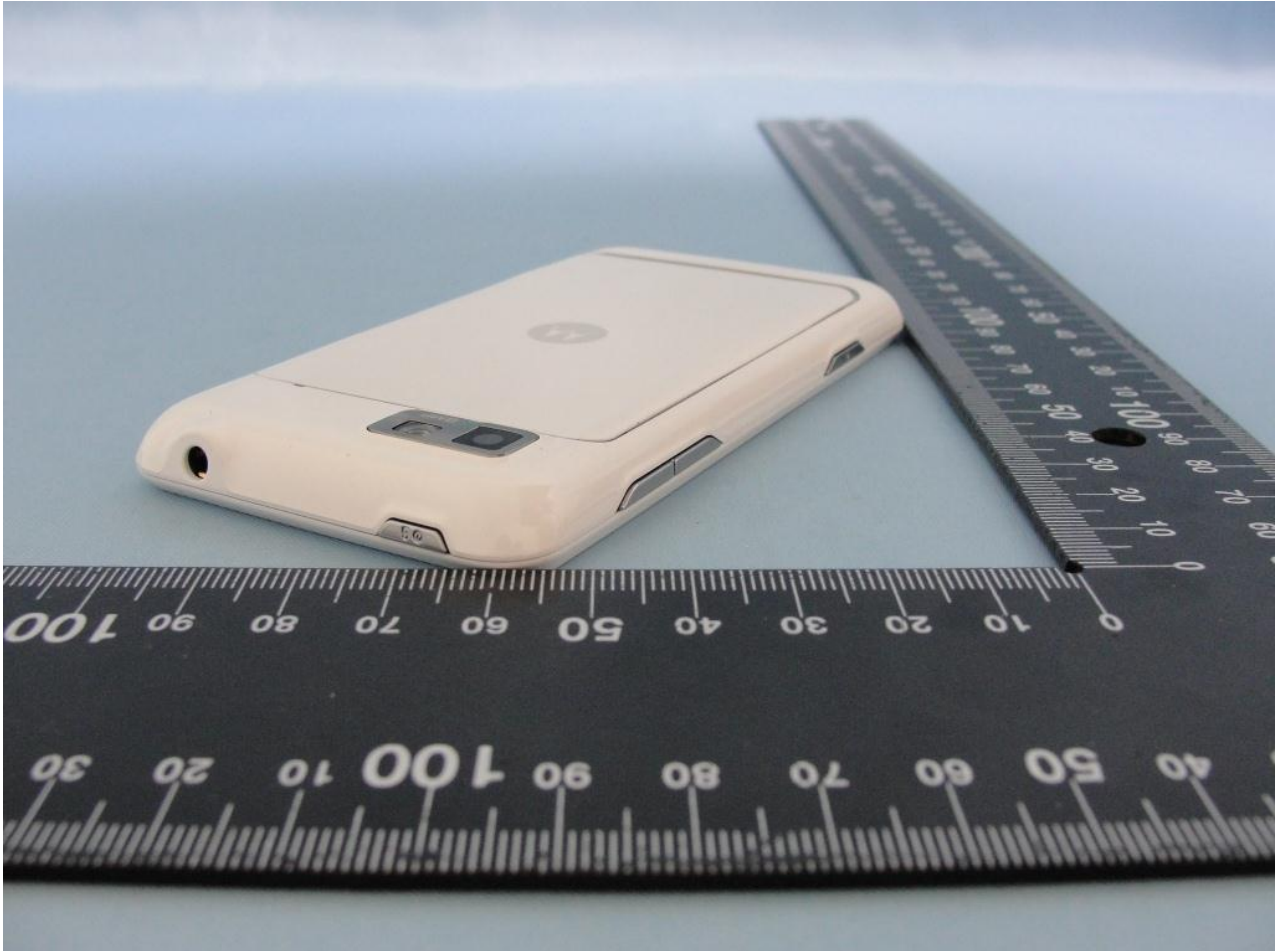

1. External Photograph of EUT

Brand Name: Motorola / Model Name: XT685 / Marketing Name: MOTOLUXE XT685

Brand Name: Motorola / Model Name: XT685 / Marketing Name: MOTOLUXE XT685

2. Photograph of Accessory