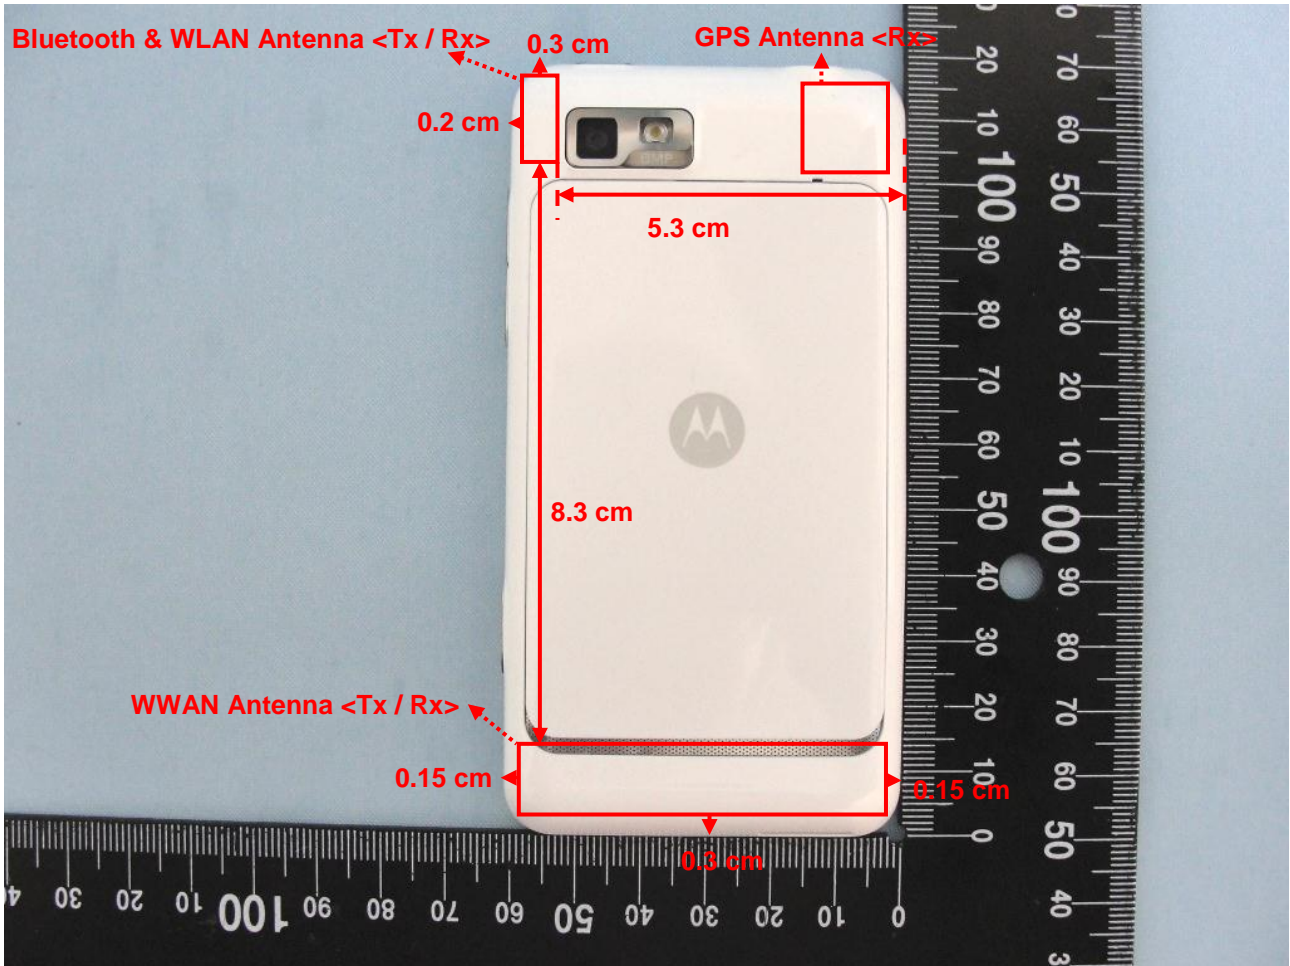

Brand Name: Motorola / Model Name: XT685 / Marketing Name: MOTOLUXE XT685

Antenna	Length	Width
WWAN Antenna <Tx / Rx>	5.7 cm	1.3 cm
Bluetooth & WLAN Antenna <Tx / Rx>	1.5 cm	0.5 cm
GPS Antenna <Rx>	1.7 cm	1.2 cm