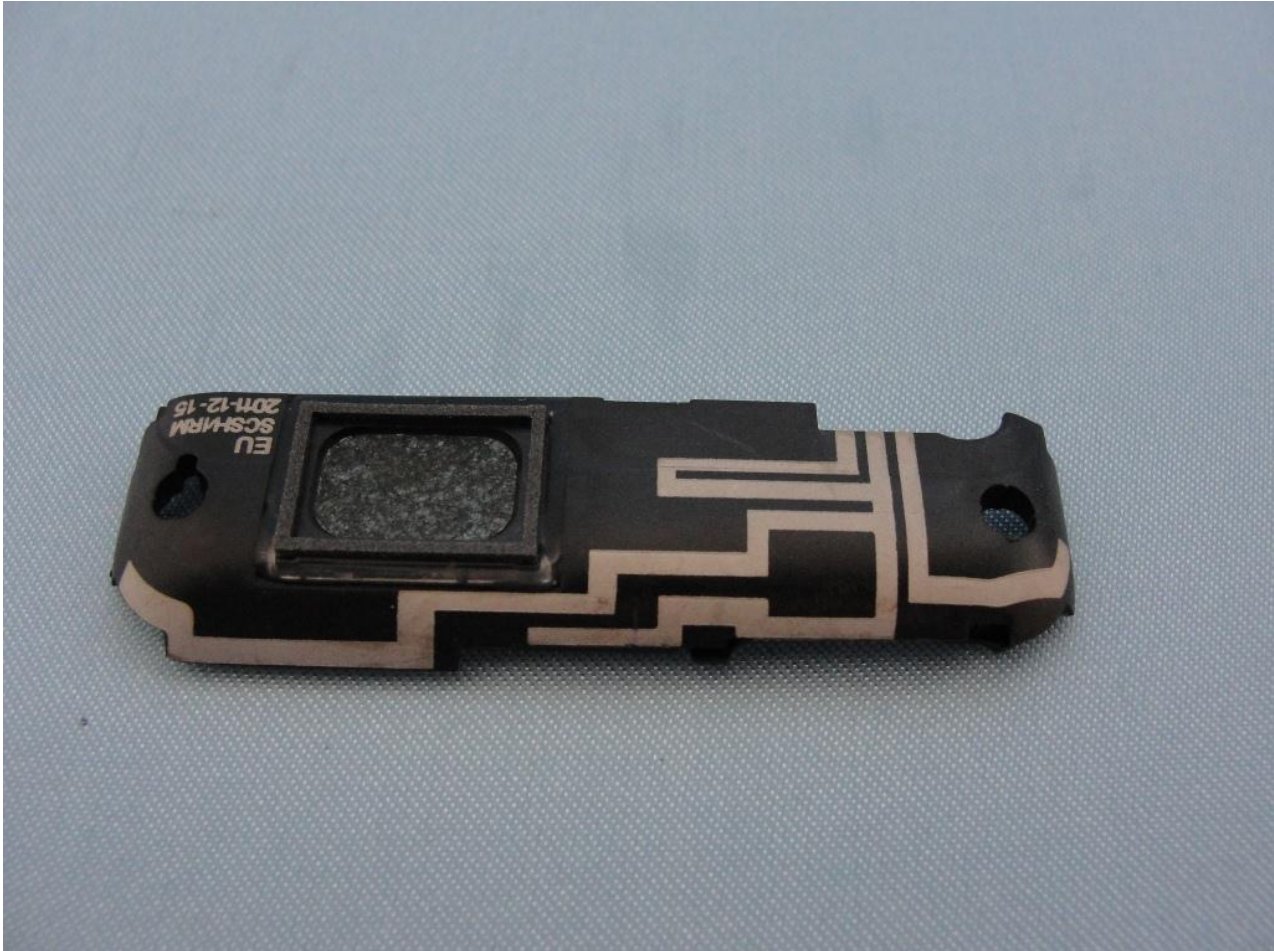

Brand Name: Motorola / Model Name: XT685 / Marketing Name: MOTOLUXE XT685