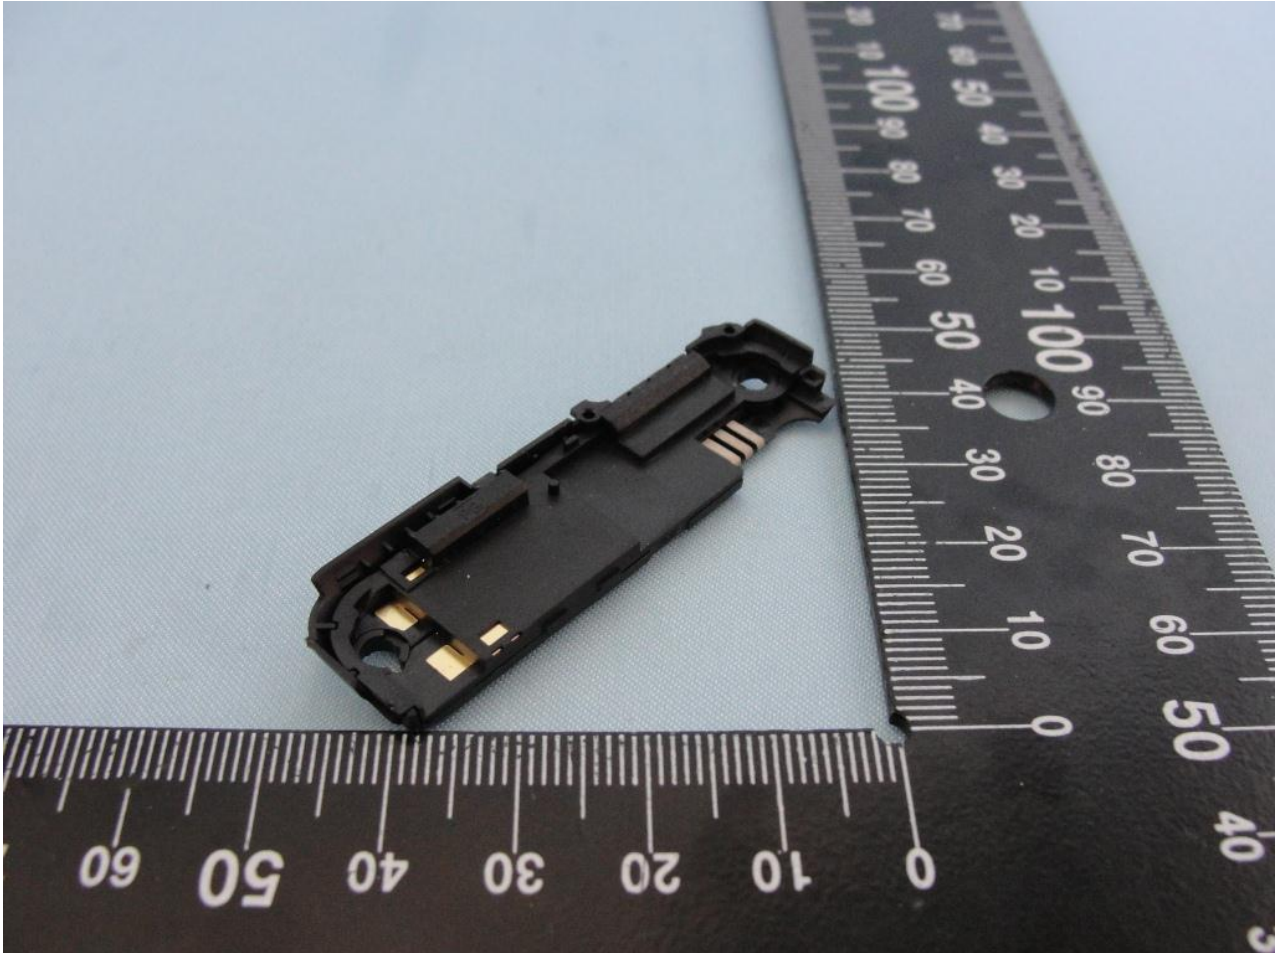

Brand Name: Motorola / Model Name: XT685 / Marketing Name: MOTOLUXE XT685

Brand Name: Motorola / Model Name: XT685 / Marketing Name: MOTOLUXE XT685

WWAN Antenna <Tx / Rx>

Brand Name: Motorola / Model Name: XT685 / Marketing Name: MOTOLUXE XT685