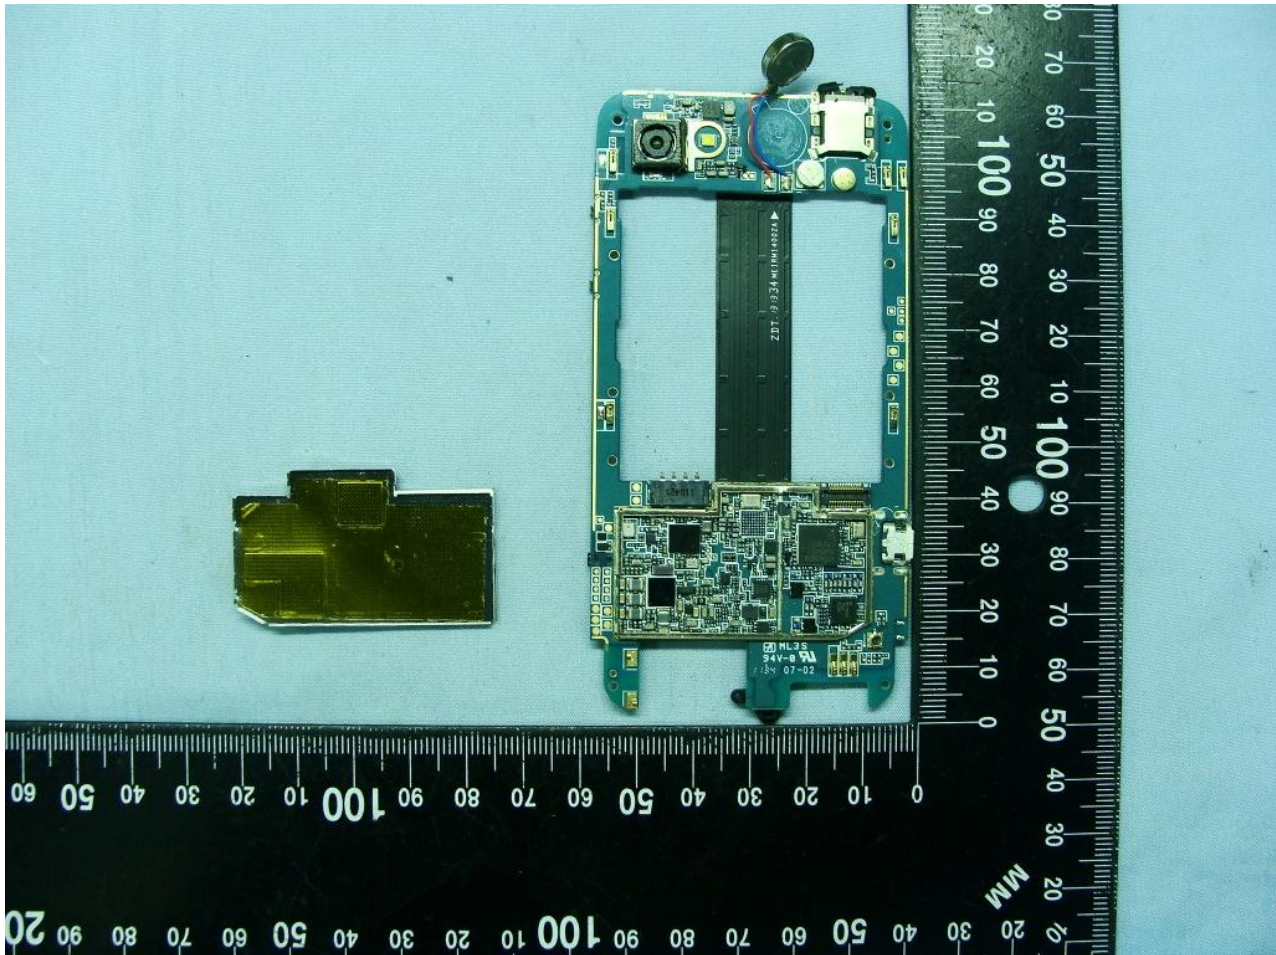

3. Internal Photograph of EUT

Brand Name: MOTOROLA / Model Name: XT615

Brand Name: MOTOROLA / Model Name: XT615

Brand Name: MOTOROLA / Model Name: XT615

WWAN Antenna <Tx / Rx>

Brand Name: MOTOROLA / Model Name: XT615