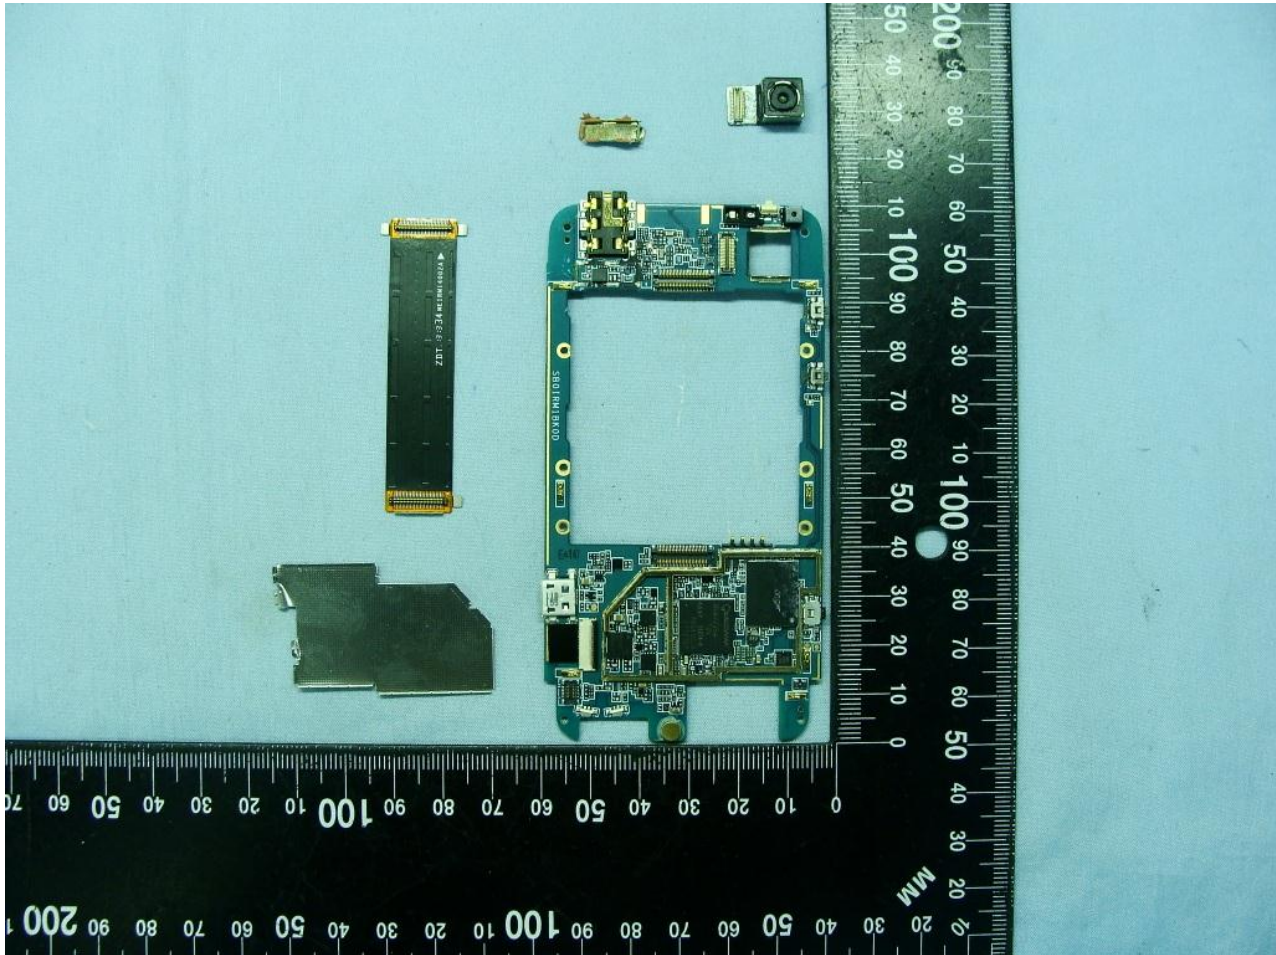

3. Internal Photograph of EUT

Brand Name: MOTOROLA / Model Name: XT615

Brand Name: MOTOROLA / Model Name: XT615

Brand Name: MOTOROLA / Model Name: XT615

WWAN Antenna <Tx / Rx>

Brand Name: MOTOROLA / Model Name: XT615