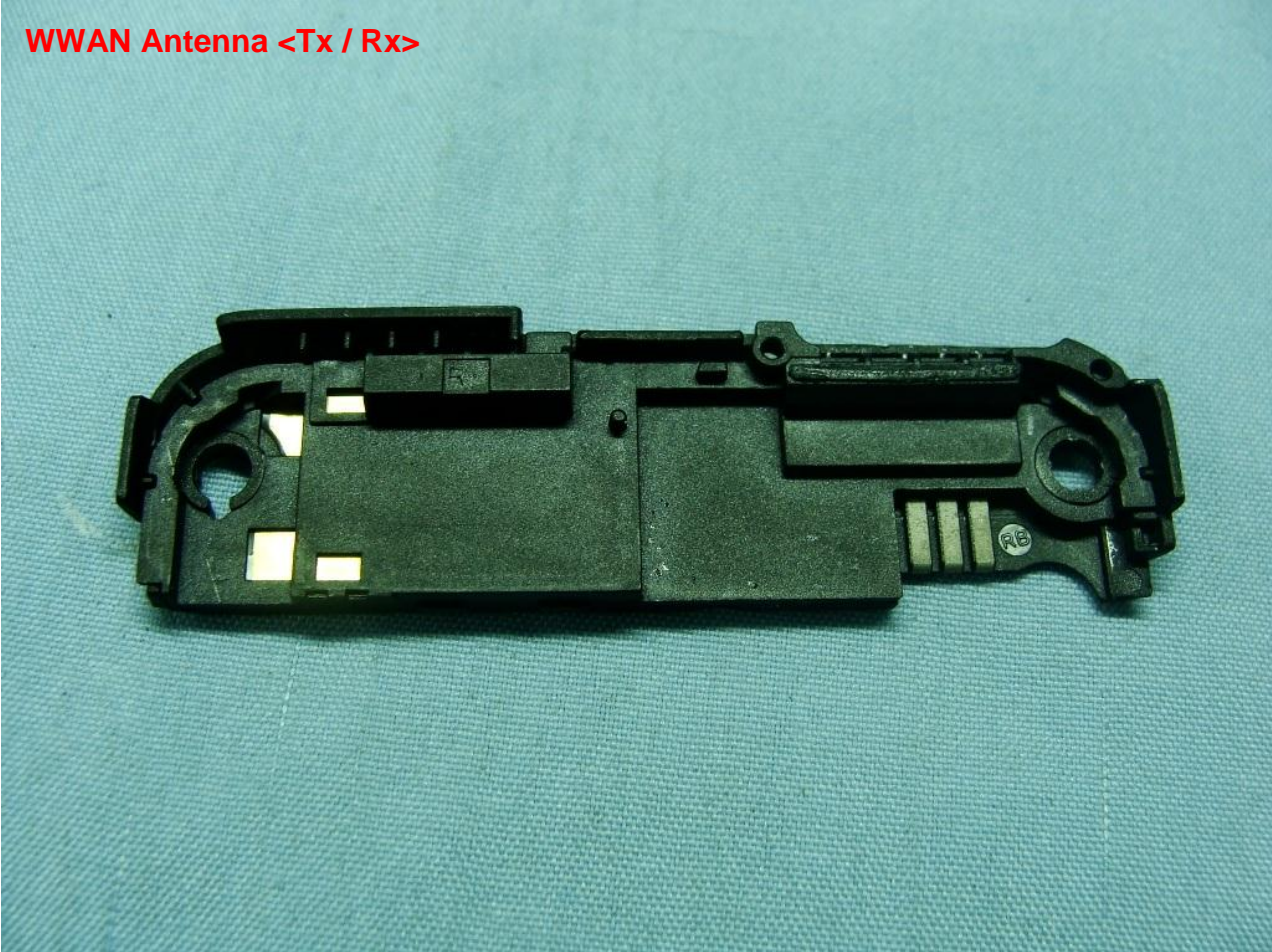

3. Internal Photograph of EUT

Brand Name: MOTOROLA / Model Name: XT615

Brand Name: MOTOROLA / Model Name: XT615

Brand Name: MOTOROLA / Model Name: XT615

WWAN Antenna <Tx / Rx>

Brand Name: MOTOROLA / Model Name: XT615