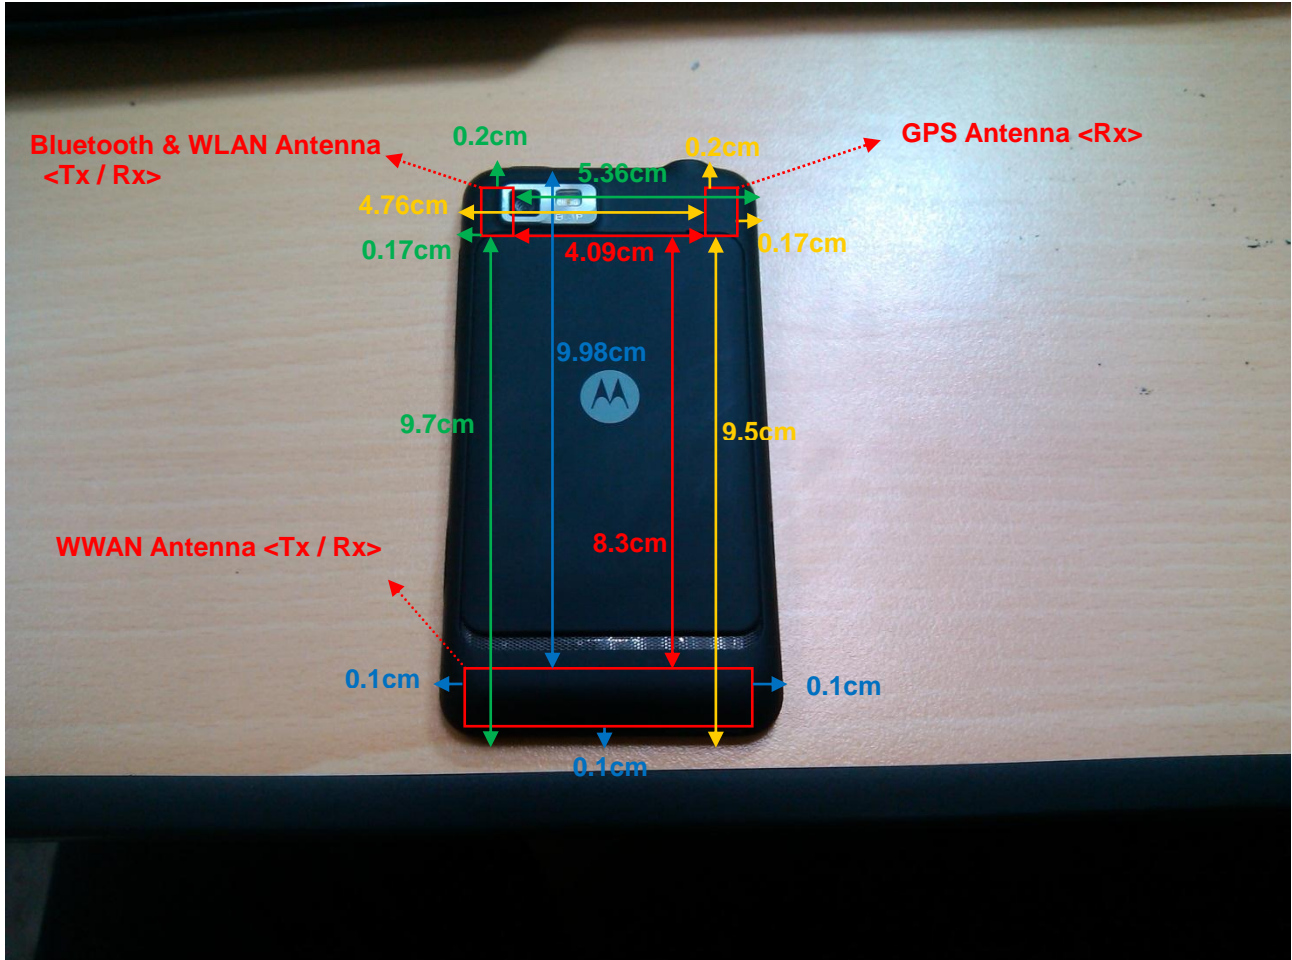

Appendix D. Product Photos

Antenna Location :

Appendix E. Test Setup Photos

Right Cheek

Right Tilted

Left Cheek

Left Tilted

Front of the DUT with Phantom 1 cm Gap

Back of the DUT with Phantom 1 cm Gap
(DUT with Earphone)

Back of the DUT with Phantom 1 cm Gap
(DUT without Earphone)

Right Side of the DUT with Phantom 1 cm Gap

Left Side of the DUT with Phantom 1 cm Gap

Top Side of the DUT with Phantom 1 cm Gap

Bottom Side of the DUT with Phantom 1 cm Gap