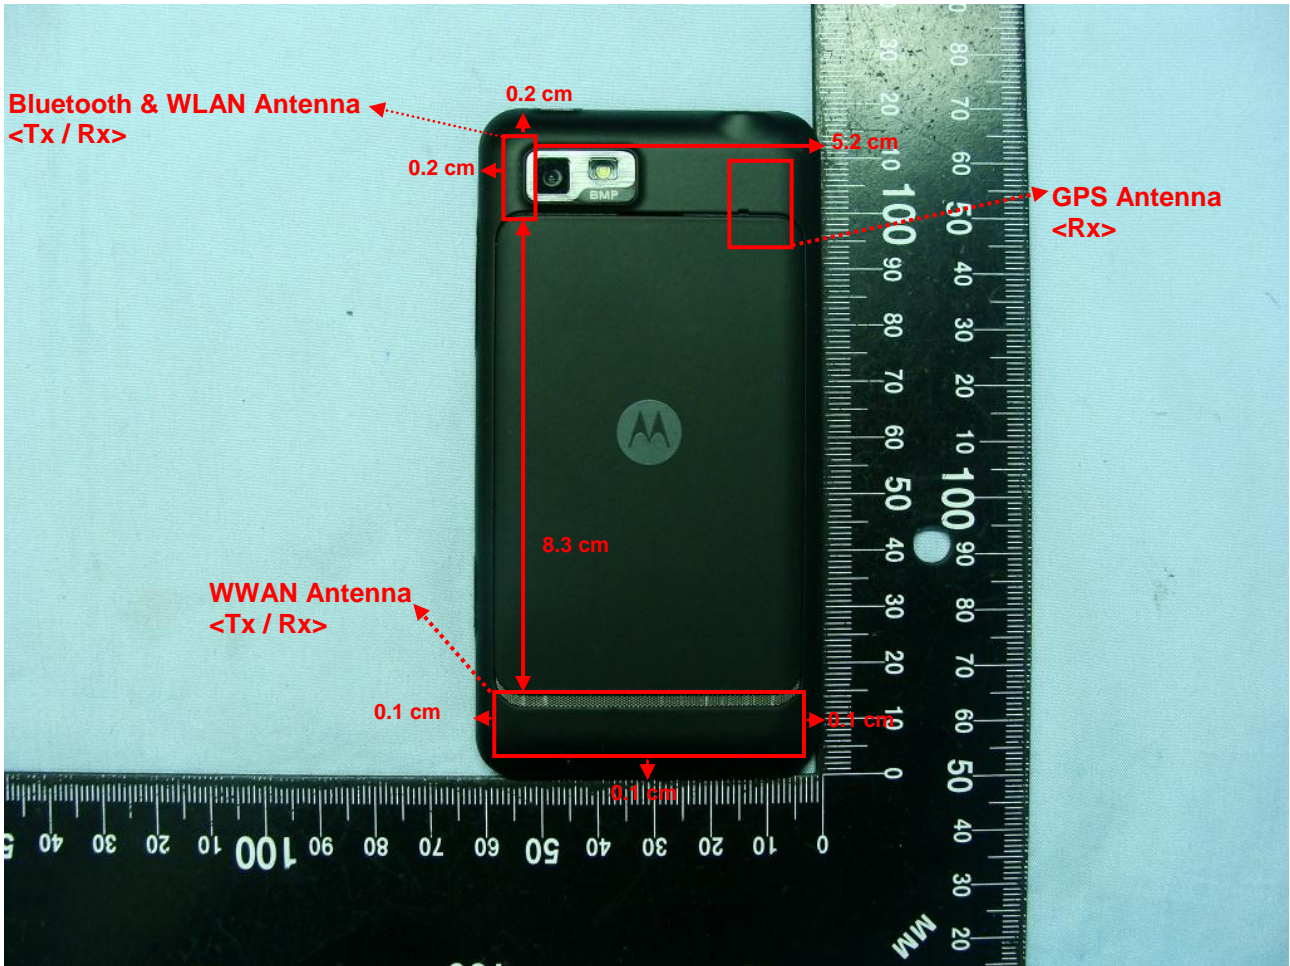

Brand Name: MOTOROLA / Model Name: XT615

Antenna location	Length	Width
WWAN Antenna <TX / RX>	5.7 cm	1.3 cm
Bluetooth & WLAN Antenna <TX / RX>	1.5 cm	0.5 cm
GPS Antenna <RX>	1.7 cm	1.1 cm