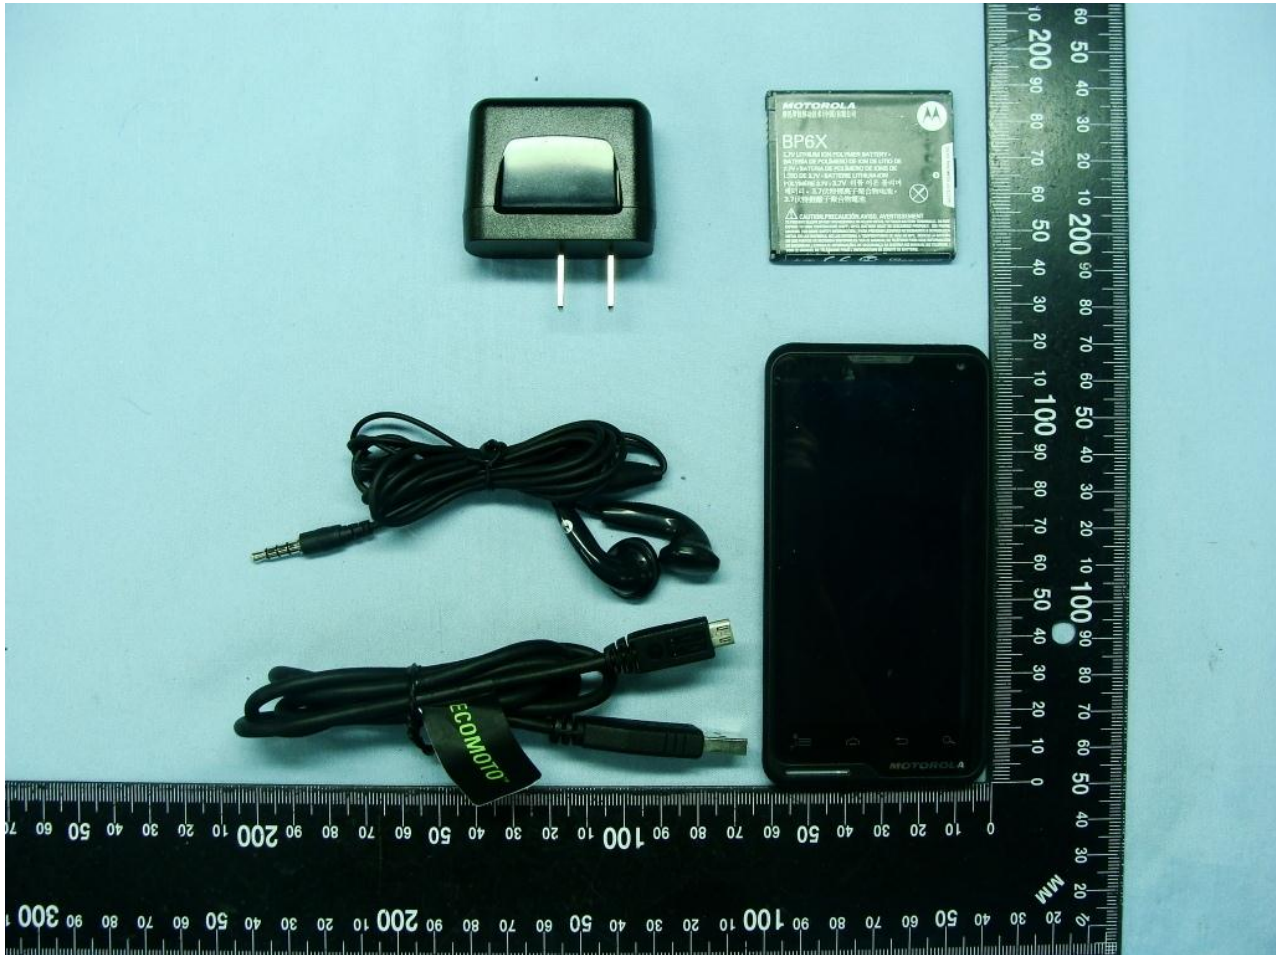

Brand Name: MOTOROLA / Model Name: XT615