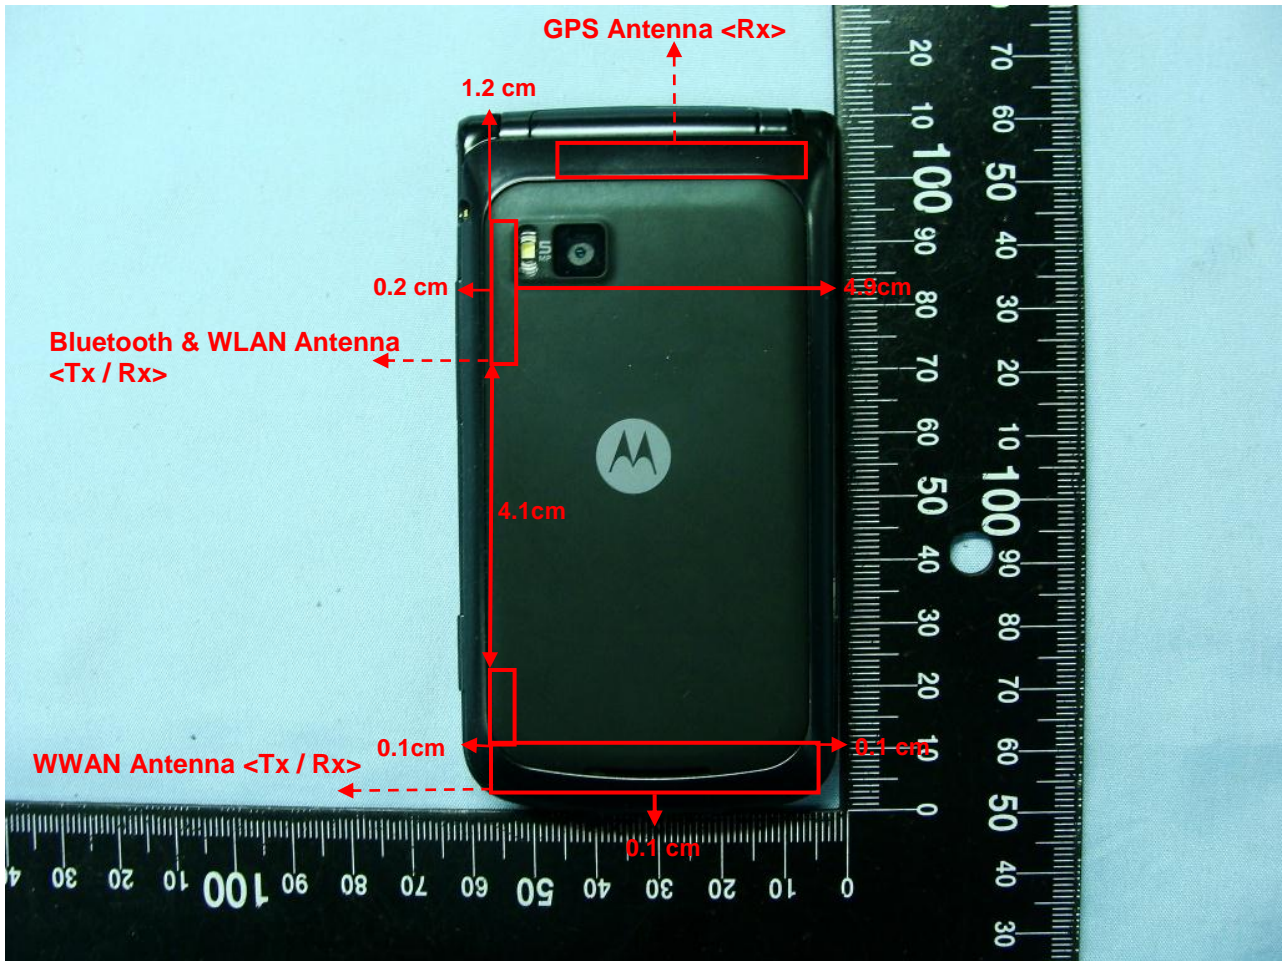

Product Photos

Antenna Location :

Antenna location	Length	Width
WWAN Antenna <Tx / Rx>	5.5 cm	2.3 cm
Bluetooth & WLAN Antenna <Tx / Rx>	2.6 cm	0.6 cm
GPS Antenna <Rx>	3.7 cm	0.4 cm

Test Setup Photos

Right Cheek

Right Tilted

Left Cheek

Left Tilted

Right Cheek position - Separation distance 4.5cm
between mouth and antenna

Right Cheek position - Separation distance 4.5cm
between mouth and antenna

Front of the DUT with Phantom 1 cm Gap
(DUT without Earphone)