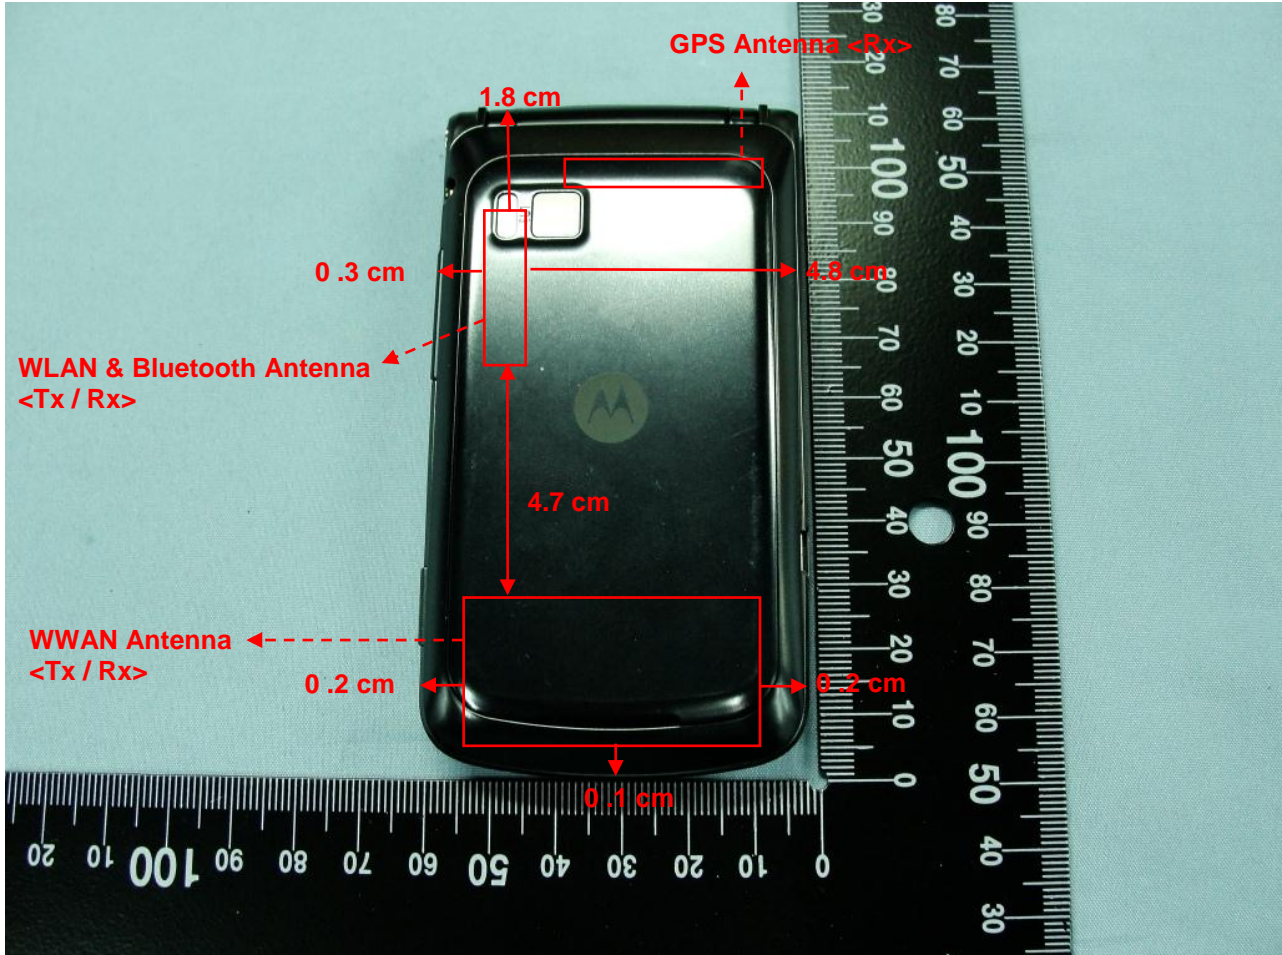

Brand Name: MOTOROLA / Model Name: XT611

Antenna	Length	Width
WWAN Antenna <Tx / Rx>	5.4 cm	2.3 cm
WLAN & Bluetooth Antenna <Tx / Rx>	2.6 cm	0.7 cm
GPS Antenna <Rx>	3.2 cm	0.4 cm