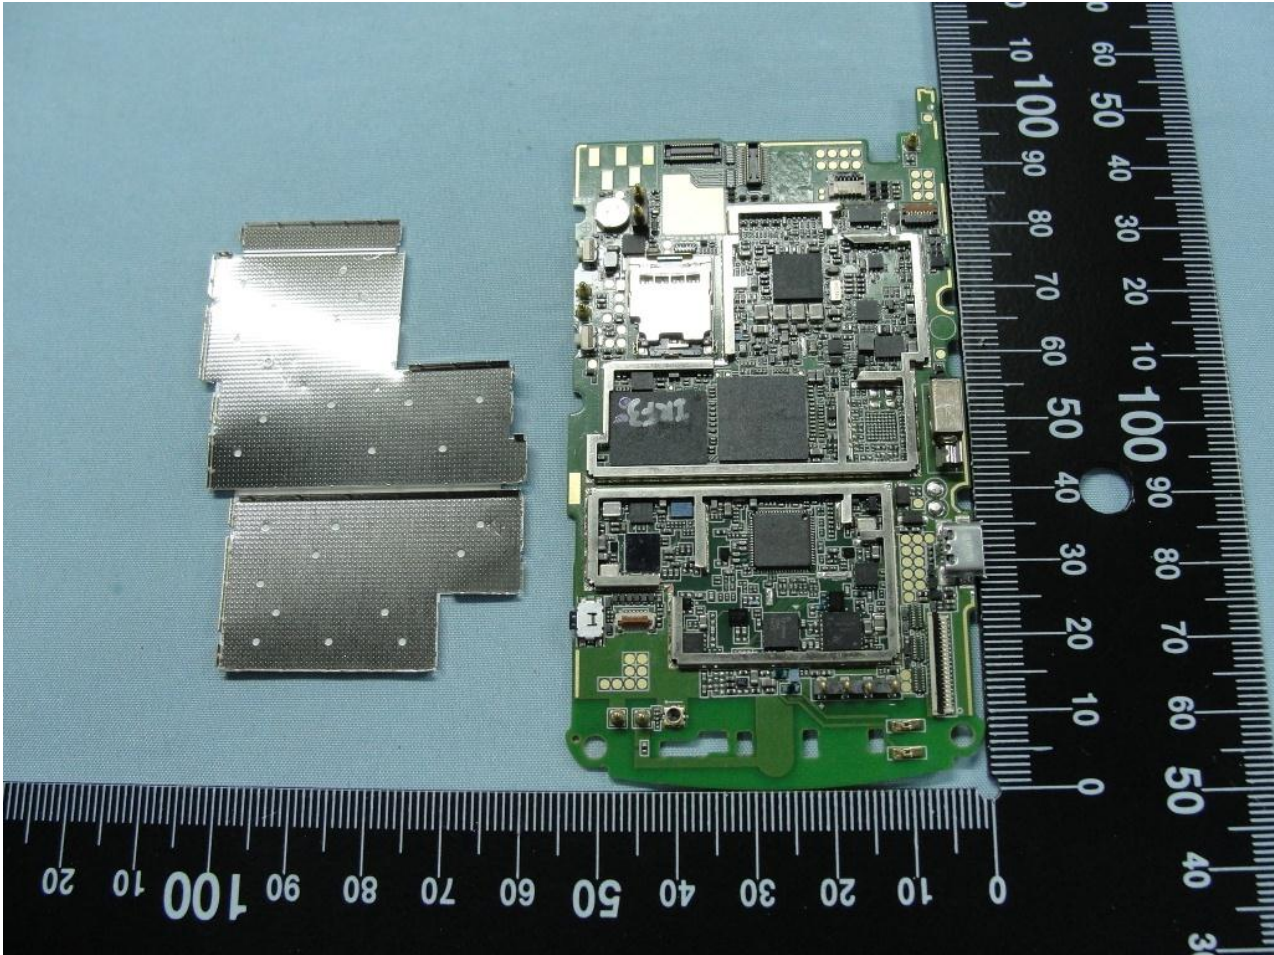

3. Internal Photograph of EUT

Brand Name: MOTOROLA / Model Name: XT611

Brand Name: MOTOROLA / Model Name: XT611

Brand Name: MOTOROLA / Model Name: XT611

WWAN Antenna <Tx / Rx>

Brand Name: MOTOROLA / Model Name: XT611