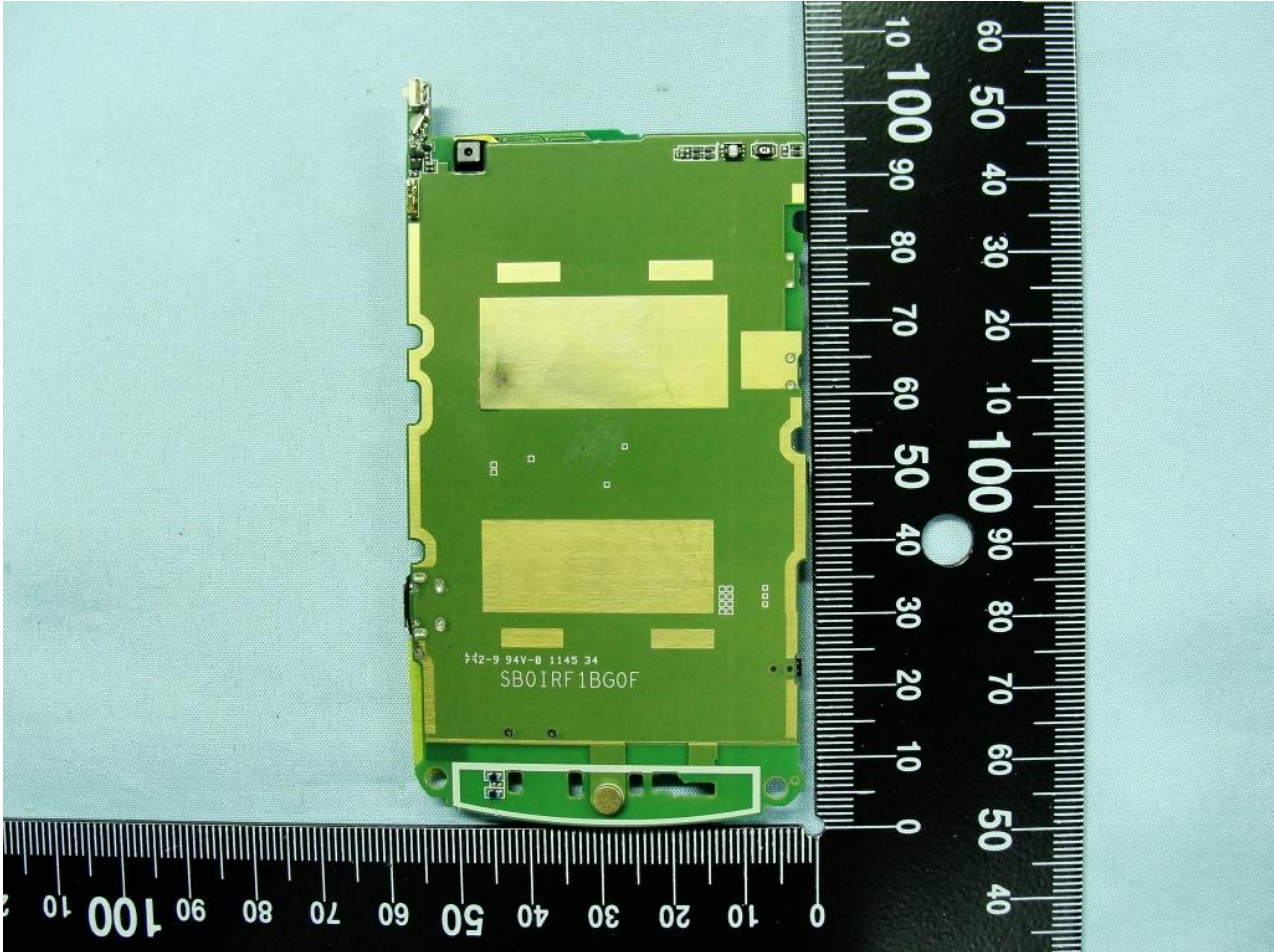

3. Internal Photograph of EUT

Brand Name: MOTOROLA / Model Name: XT611

Brand Name: MOTOROLA / Model Name: XT611

Brand Name: MOTOROLA / Model Name: XT611

WWAN Antenna <Tx / Rx>

Brand Name: MOTOROLA / Model Name: XT611