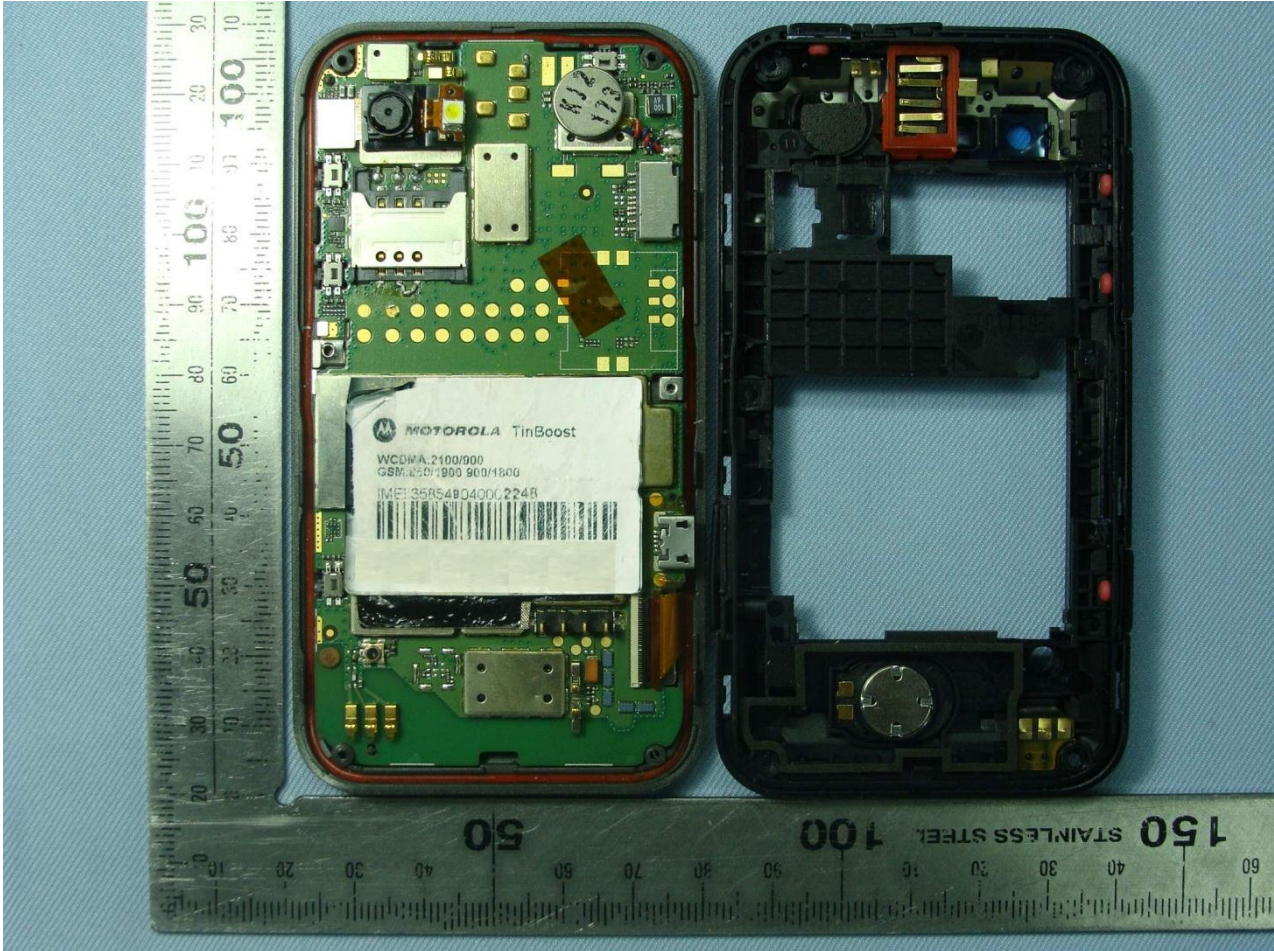

3. Internal Photograph of EUT

Brand Name: Motorola / Model Name: XT320 / Marketing Name: MOTOROLA DEFY MINI

Brand Name: Motorola / Model Name: XT320 / Marketing Name: MOTOROLA DEFY MINI

Brand Name: Motorola / Model Name: XT320 / Marketing Name: MOTOROLA DEFY MINI

Brand Name: Motorola / Model Name: XT320 / Marketing Name: MOTOROLA DEFY MINI

Brand Name: Motorola / Model Name: XT320 / Marketing Name: MOTOROLA DEFY MINI

Brand Name: Motorola / Model Name: XT320 / Marketing Name: MOTOROLA DEFY MINI