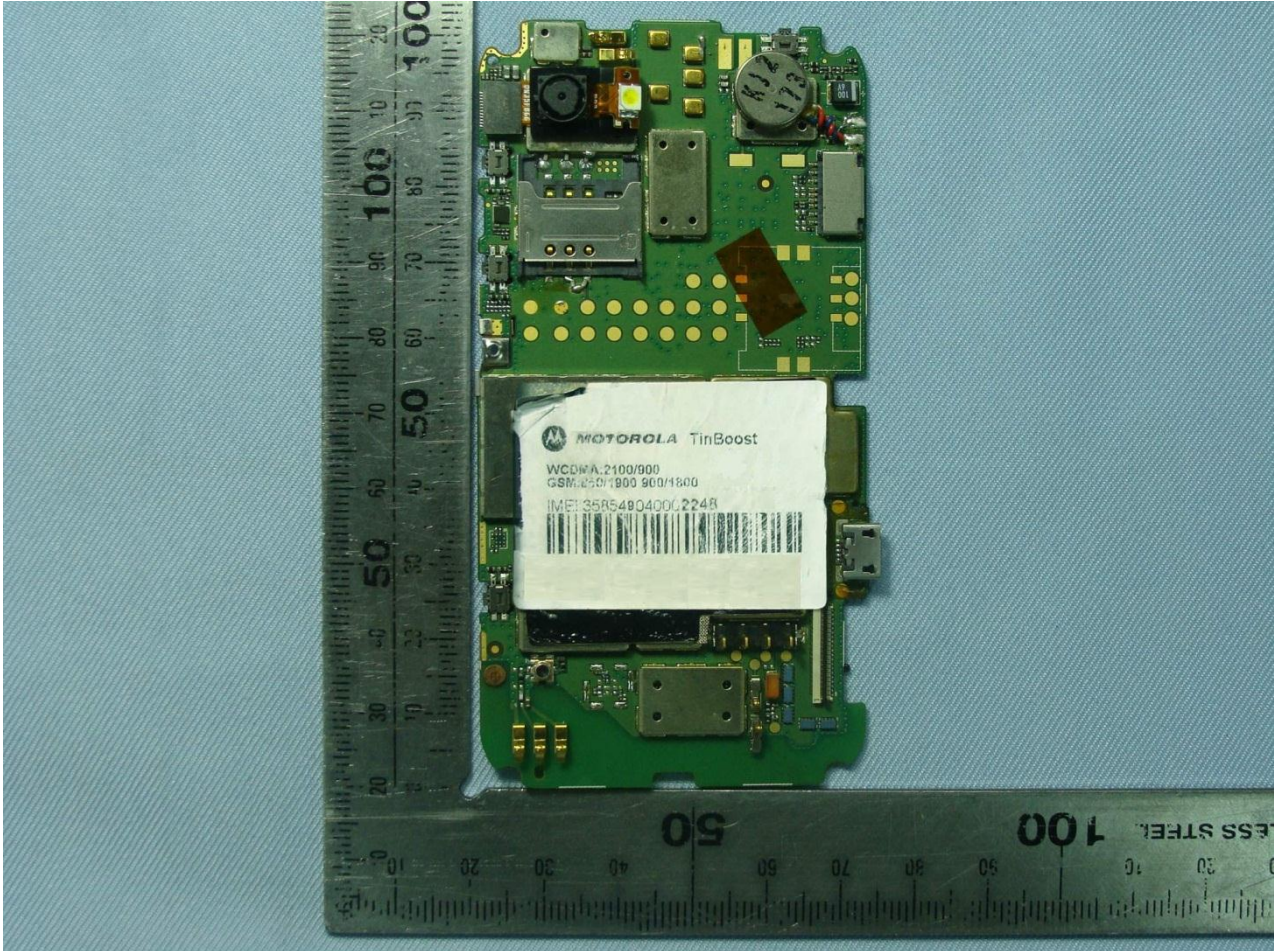

3. Internal Photograph of EUT

Brand Name: Motorola / Model Name: XT320 / Marketing Name: MOTOROLA DEFY MINI

Brand Name: Motorola / Model Name: XT320 / Marketing Name: MOTOROLA DEFY MINI

Brand Name: Motorola / Model Name: XT320 / Marketing Name: MOTOROLA DEFY MINI

Brand Name: Motorola / Model Name: XT320 / Marketing Name: MOTOROLA DEFY MINI

Brand Name: Motorola / Model Name: XT320 / Marketing Name: MOTOROLA DEFY MINI

Brand Name: Motorola / Model Name: XT320 / Marketing Name: MOTOROLA DEFY MINI