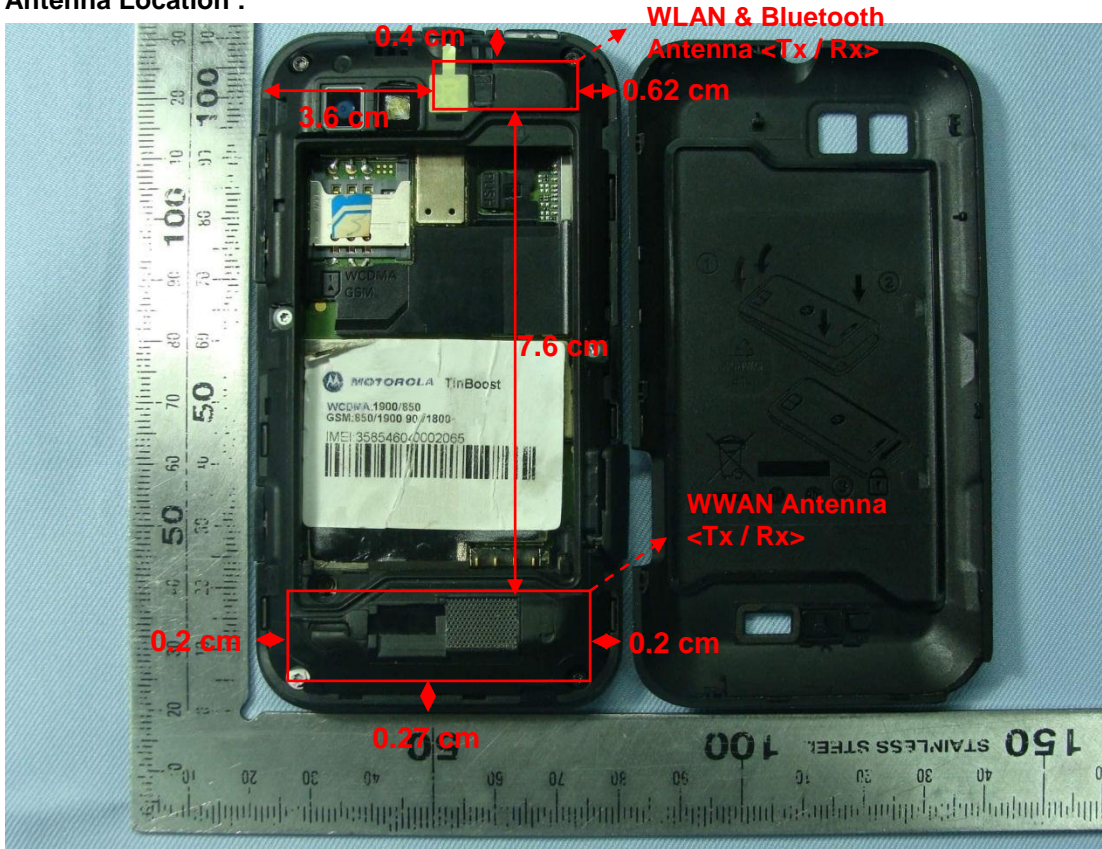

Appendix D. Product Photos

Antenna Location :

Antenna location	Length	Width
WWAN Antenna <Tx / Rx>	4.1cm	1.9cm
WLAN & Bluetooth Antenna <Tx / Rx>	1.7cm	0.23cm

Appendix E. Test Setup Photos

Right Cheek

Right Tilted

Left Cheek

Left Tilted

Front of the DUT with Phantom 1 cm Gap
(DUT without Earphone)

Back of the DUT with Phantom 1 cm Gap
(DUT without Earphone)

Back of the DUT with Phantom 1 cm Gap
(DUT with Earphone)

Right Side of the DUT with Phantom 1 cm Gap