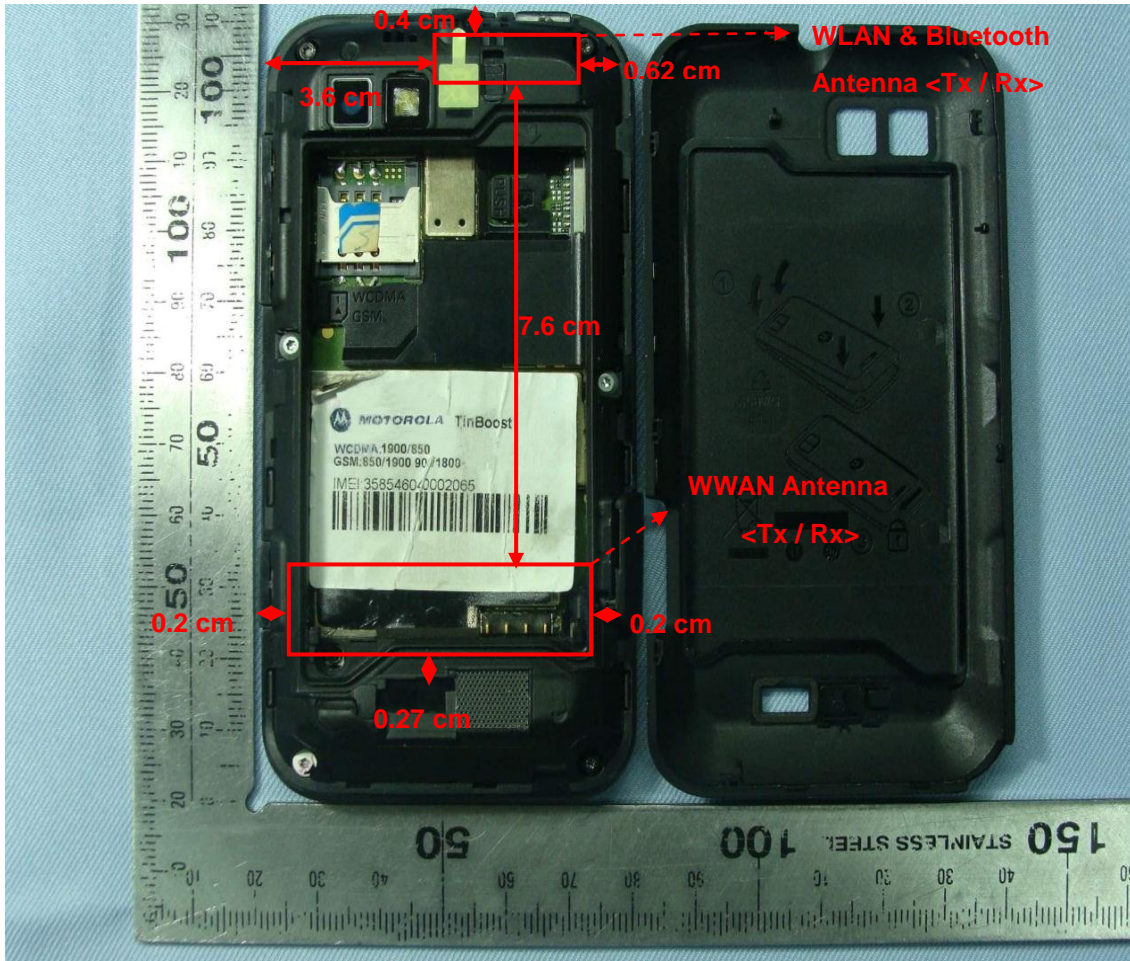

Brand Name: Motorola / Model Name: XT320 / Marketing Name: MOTOROLA DEFY MINI

Antenna location	Length	Width
WWAN Antenna <Tx / Rx>	4.1 cm	1.9 cm
WLAN & Bluetooth Antenna <Tx / Rx>	1.7 cm	0.23 cm