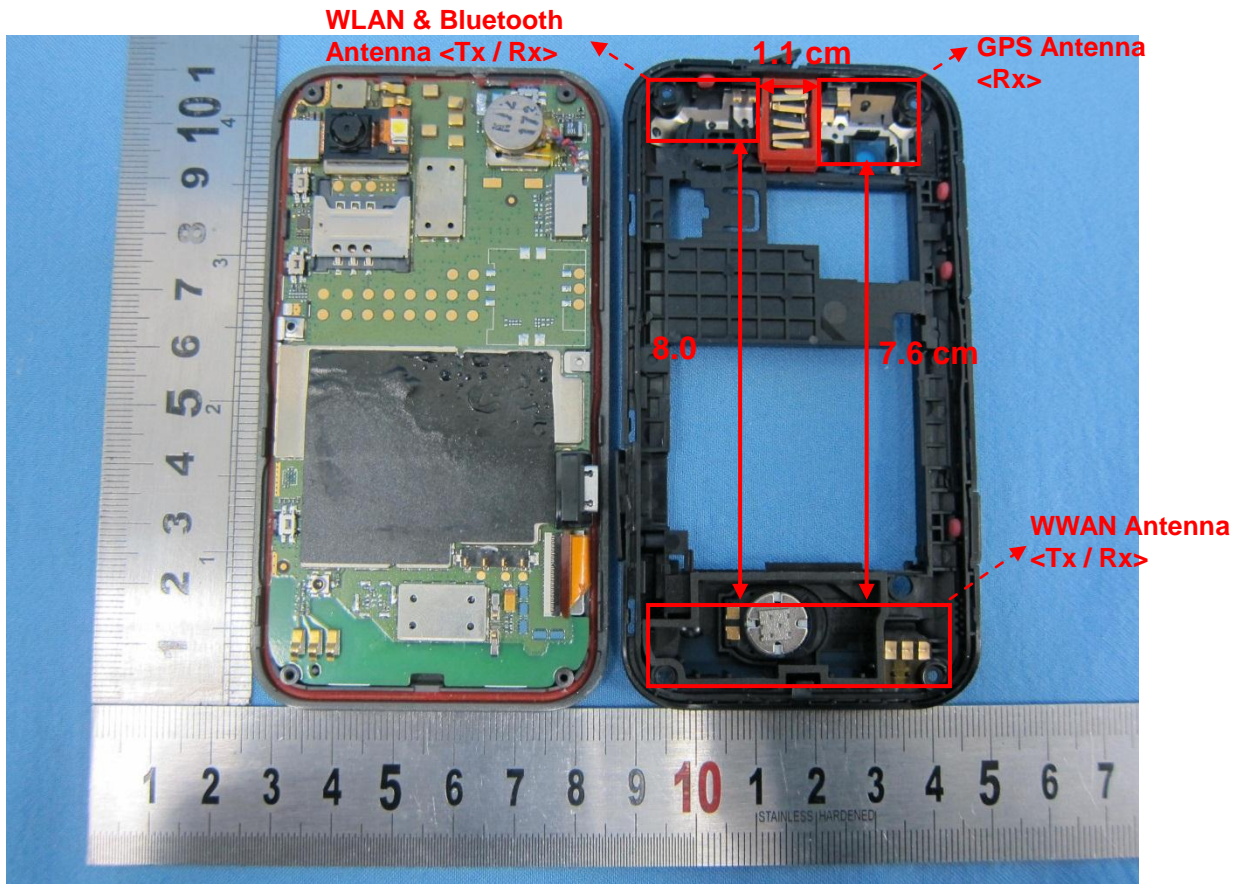

### Appendix D. Product Photos

Antenna Location :

Antenna location	Length	Width
WWAN Antenna <Tx / Rx>	4.1cm	1.9cm
WLAN & Bluetooth Antenna <Tx / Rx>	1.7cm	0.23cm

## Appendix E. Test Setup Photos

Right Cheek

Right Tilted

Left Cheek

Left Tilted

Front of the DUT with Phantom 1 cm Gap  
(DUT without Earphone)

Back of the DUT with Phantom 1 cm Gap  
(DUT without Earphone)

Back of the DUT with Phantom 1 cm Gap  
(DUT with Earphone)

Right side of the DUT with Phantom 1 cm Gap  
(DUT without Earphone)

Left side of the DUT with Phantom 1 cm Gap  
(DUT without Earphone)

Top side of the DUT with Phantom 1 cm Gap  
(DUT without Earphone)