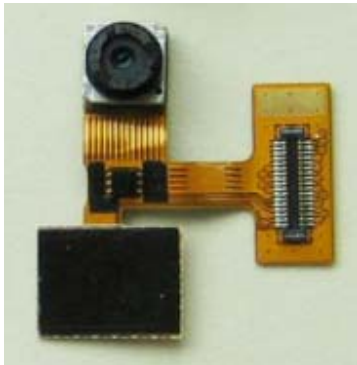

Main Board Bottom
with Shields

Main Board Bottom
without Shields

Main Board Bottom
with Shields

Main Board Bottom
without Shields

Camera Flex Top

Camera Flex Bottom

Headset Jack Flex Top

Headset Jack Flex Bottom

Inside Rear Housing

Display Chassis Back

Embedded Battery

Display Chassis Front

Main Lens Ass'y Inside

8.2 inch Display Back

Main Lens Ass'y Front

8.2 inch Display Front

Speaker Top

Display IPEX Cable

Display Chassis Back

GPS Antenna

BT/WiFi Antenna

Display Chassis Front

GPS Antenna

BT/WiFi Antenna