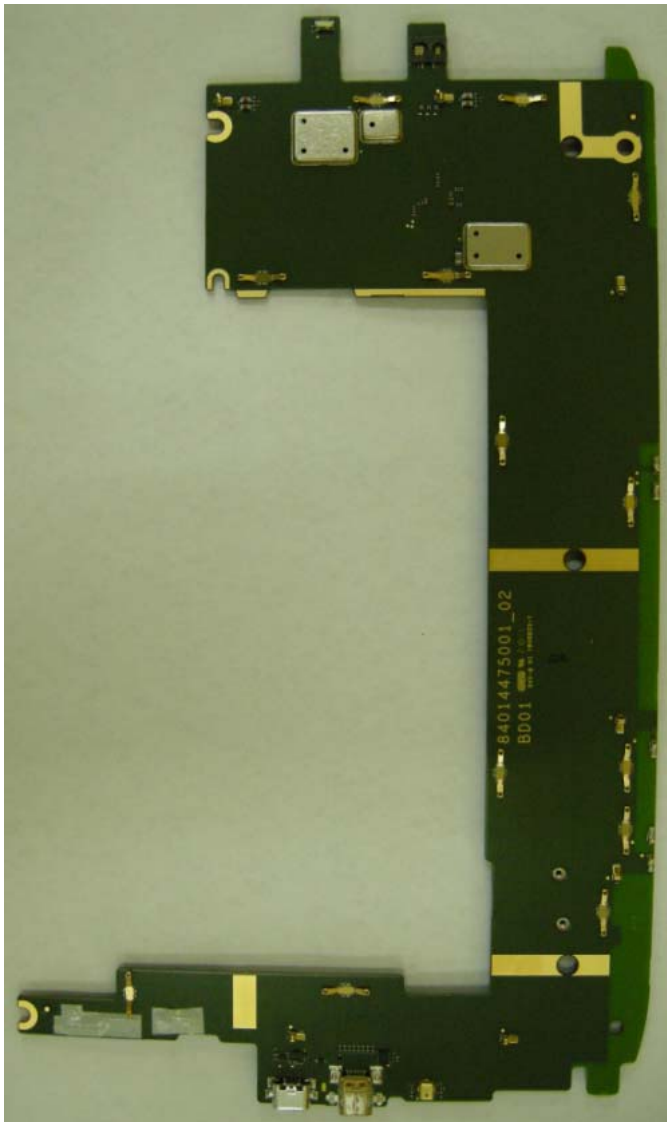

Main Board Bottom
with Shields

Main Board Bottom
without Shields

Main Board Bottom
with Shields

Main Board Bottom
without Shields

Camera Flex Top

Camera Flex Bottom

Headset Jack Flex Top

Headset Jack Flex Bottom

Inside Rear Housing

Display Chassis Back

Embedded Battery

Display Chassis Front

Main Lens Ass'y Inside

8.2 inch Display Back

Main Lens Ass'y Front

8.2 inch Display Front

Speaker Top

Display IPEX Cable

Display Chassis Back

GPS Antenna

BT/WiFi Antenna

Display Chassis Front

GPS Antenna

BT/WiFi Antenna