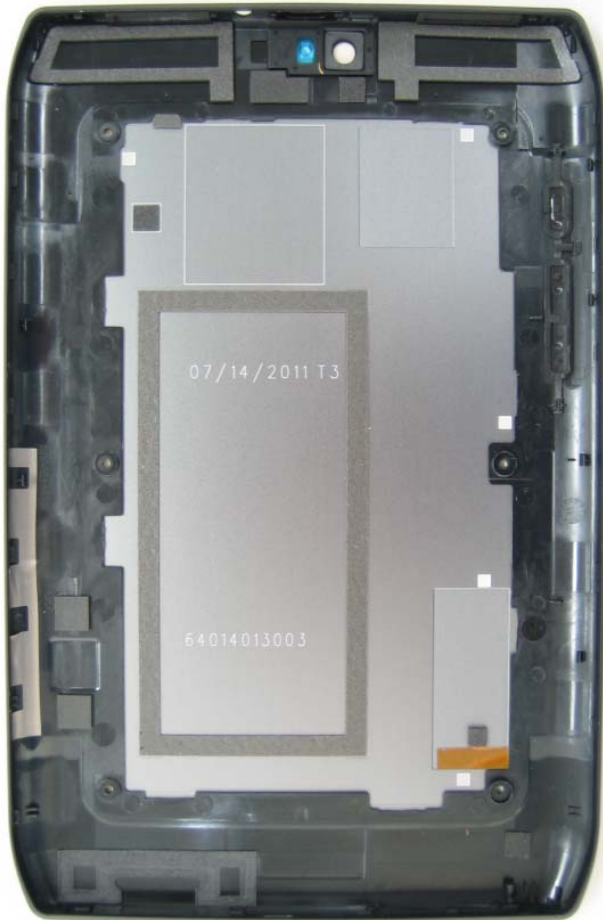

Main Board Bottom
with Shields

Main Board Bottom
without Shields

Main Board Bottom
with Shields

Main Board Bottom
without Shields

Camera Flex Top

Camera Flex Bottom

Headset Jack Flex Top

Headset Jack Flex Bottom

Inside Rear Housing

Display Chassis Back

Embedded Battery

Display Chassis Front

Main Lens Ass'y Inside

8.2 inch Display Back

Main Lens Ass'y Front

8.2 inch Display Front

Speaker Top

Display IPEX Cable

Display Chassis Back

GPS Antenna

BT/WiFi Antenna

Display Chassis Front

GPS Antenna

BT/WiFi Antenna