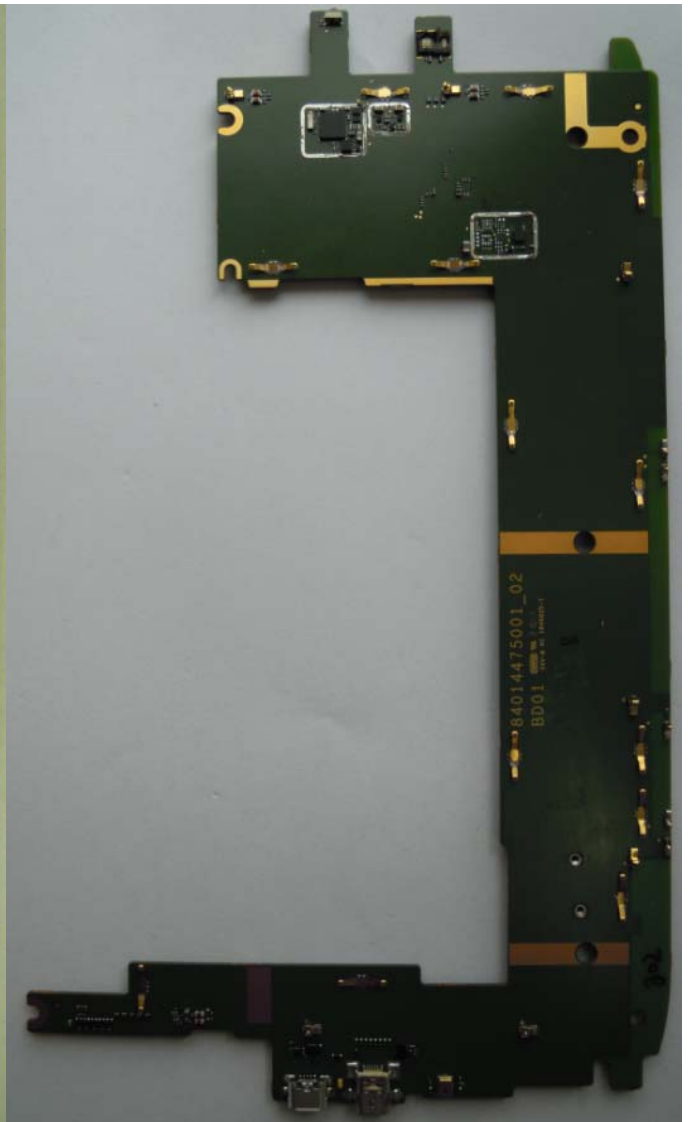

Main Board Bottom
with Shields

Main Board Bottom
without Shields

Main Board Bottom
with Shields

Main Board Bottom
without Shields

Camera Flex Top

Camera Flex Bottom

Headset Jack Flex Top

Headset Jack Flex Bottom

Inside Rear Housing

Display Chassis Back

Embedded Battery

Display Chassis Front

Main Lens Ass'y Inside

8.2 inch Display Back

Main Lens Ass'y Front

8.2 inch Display Front

Speaker Top

Display IPEX Cable

Display Chassis Back

GPS Antenna

BT/WiFi Antenna

Display Chassis Front

GPS Antenna

BT/WiFi Antenna