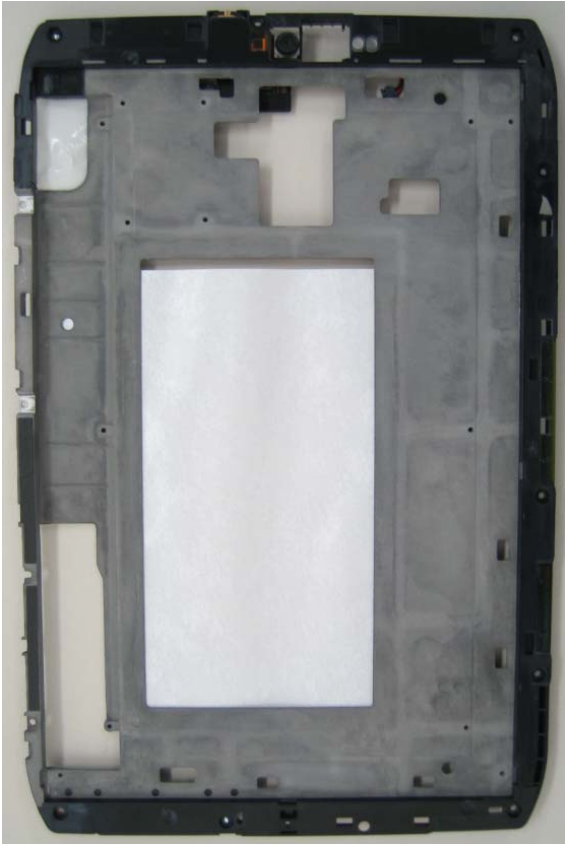

Main Board Bottom
with Shields

Main Board Bottom
without Shields

Main Board Bottom
with Shields

Main Board Bottom
without Shields

Camera Flex Top

Camera Flex Bottom

Headset Jack Flex Top

Headset Jack Flex Bottom

Inside Rear Housing

Display Chassis Back

Embedded Battery

Display Chassis Front

Main Lens Ass'y Inside

8.2 inch Display Back

Main Lens Ass'y Front

8.2 inch Display Front

Speaker Top

Display IPEX Cable

Display Chassis Back

GPS Antenna

BT/WiFi Antenna

Display Chassis Front

GPS Antenna

BT/WiFi Antenna