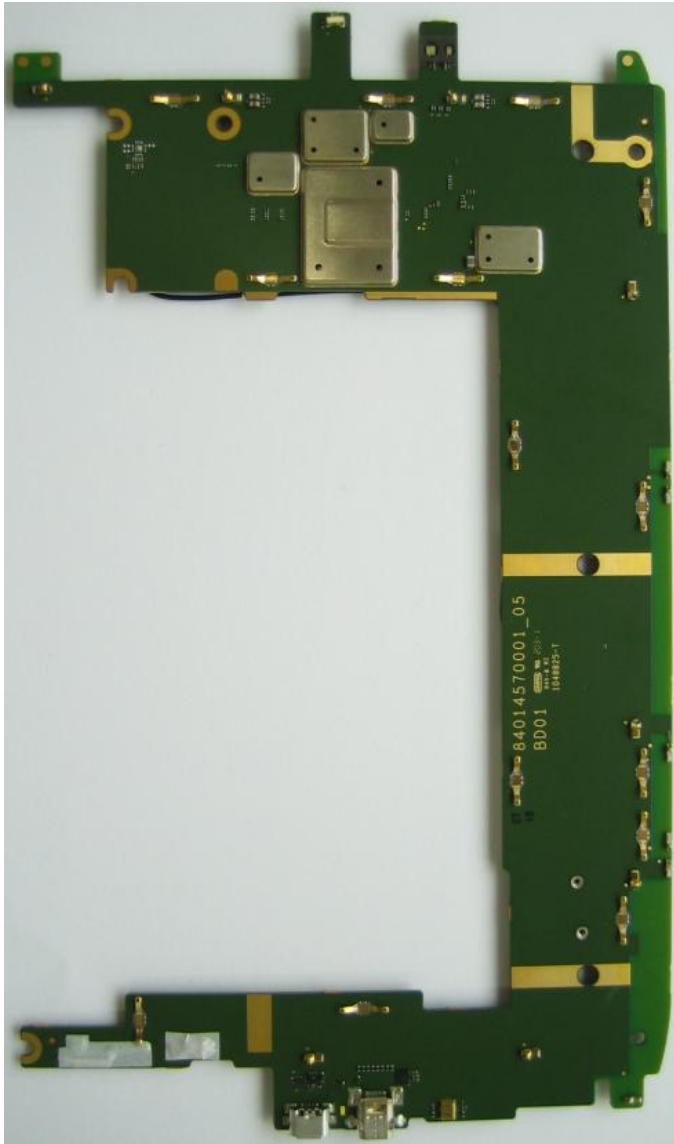

Main Board Bottom
with Shields

Main Board Bottom
without Shields

Main Board Bottom
with Shields

Main Board Bottom
without Shields

Camera Flex Top

Camera Flex Bottom

Headset Jack Flex Top

Headset Jack Flex Bottom

Inside Front
Housing Ass'y

Inside Rear Housing

Display Chassis Back

Embedded Battery

Display Chassis Front

Main Lens Ass'y Inside

8.2 inch Display Back

Main Lens Ass'y Front

8.2 inch Display Front

Speaker Top

Display IPEX Cable

Main, LTE, Diversity, GPS, and BT/WiFi Antenna Location

The location of Cap. Proximity Sensor