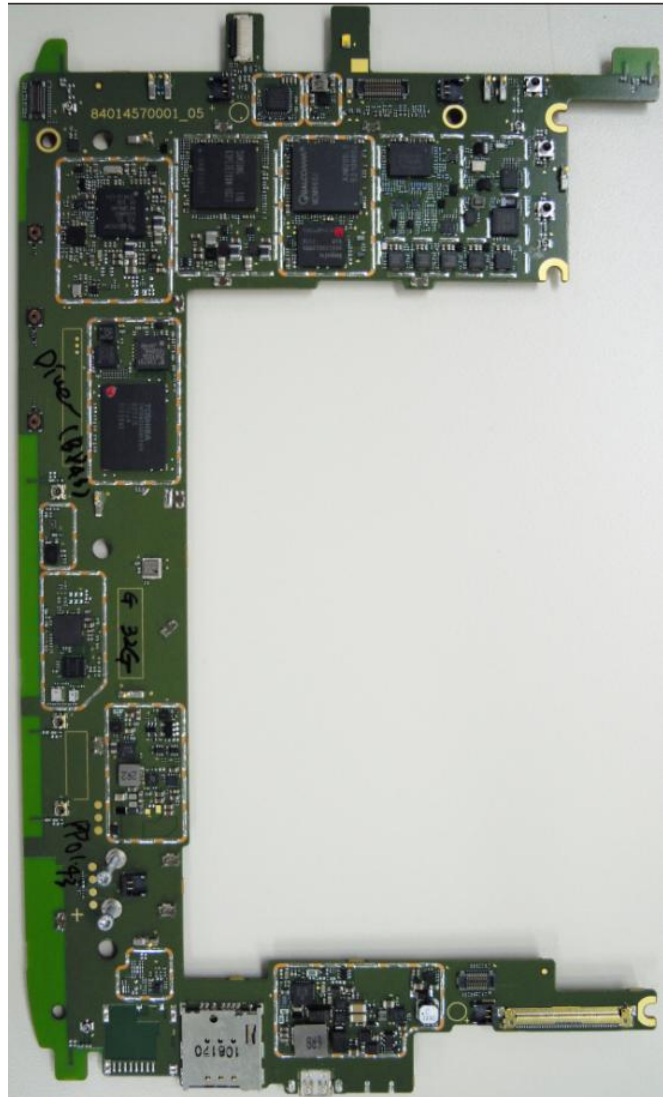

Main Board Bottom
with Shields

Main Board Bottom
without Shields

Main Board Bottom
with Shields

Main Board Bottom
without Shields

Camera Flex Top

Camera Flex Bottom

Headset Jack Flex Top

Headset Jack Flex Bottom

Inside Front
Housing Ass'y

Inside Rear Housing

Display Chassis Back

Embedded Battery

Display Chassis Front

Main Lens Ass'y Inside

8.2 inch Display Back

Main Lens Ass'y Front

8.2 inch Display Front

Speaker Top

Display IPEX Cable

Main, LTE, Diversity, GPS, and BT/WiFi Antenna Location

The location of Cap. Proximity Sensor