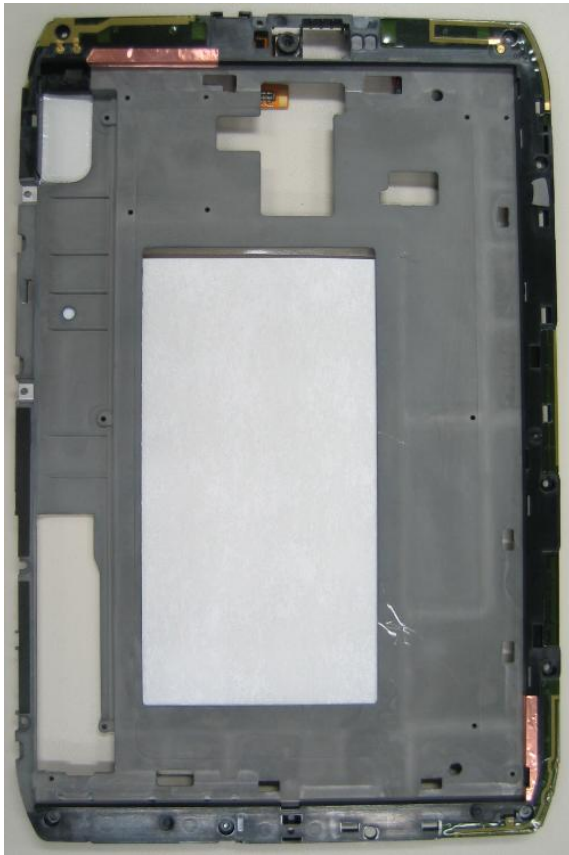

Main Board Bottom
with Shields

Main Board Bottom
without Shields

Main Board Bottom
with Shields

Main Board Bottom
without Shields

Camera Flex Top

Camera Flex Bottom

Headset Jack Flex Top

Headset Jack Flex Bottom

Inside Front
Housing Ass'y

Inside Rear Housing

Display Chassis Back

Embedded Battery

Display Chassis Front

Main Lens Ass'y Inside

8.2 inch Display Back

Main Lens Ass'y Front

8.2 inch Display Front

Speaker Top

Display IPEX Cable

Main, LTE, Diversity, GPS, and BT/WiFi Antenna Location

The location of Cap. Proximity Sensor