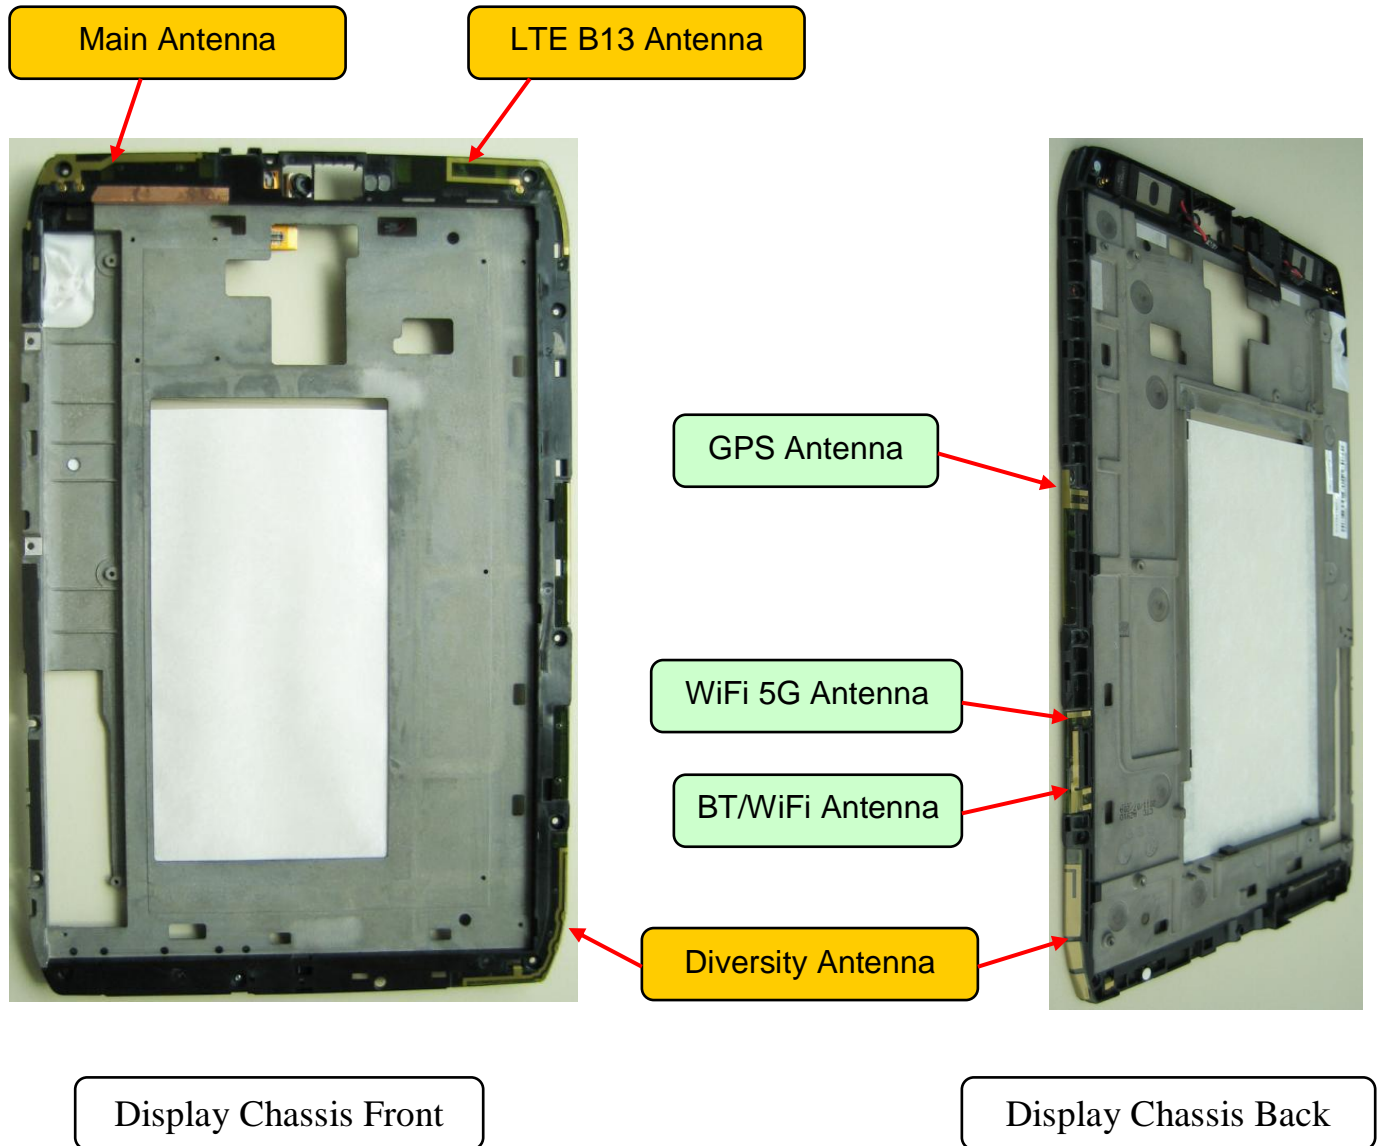

Main Board Bottom
with Shields

Main Board Bottom
without Shields

Main Board Bottom
with Shields

Main Board Bottom
without Shields

Camera Flex Top

Camera Flex Bottom

Headset Jack Flex Top

Headset Jack Flex Bottom

Inside Front
Housing Ass'y

Inside Rear Housing

Display Chassis Back

Embedded Battery

Display Chassis Front

Main Lens Ass'y Inside

8.2 inch Display Back

Main Lens Ass'y Front

8.2 inch Display Front

Speaker Top

Display IPEX Cable

Main, LTE, Diversity, GPS, and BT/WiFi Antenna Location

The location of Cap. Proximity Sensor