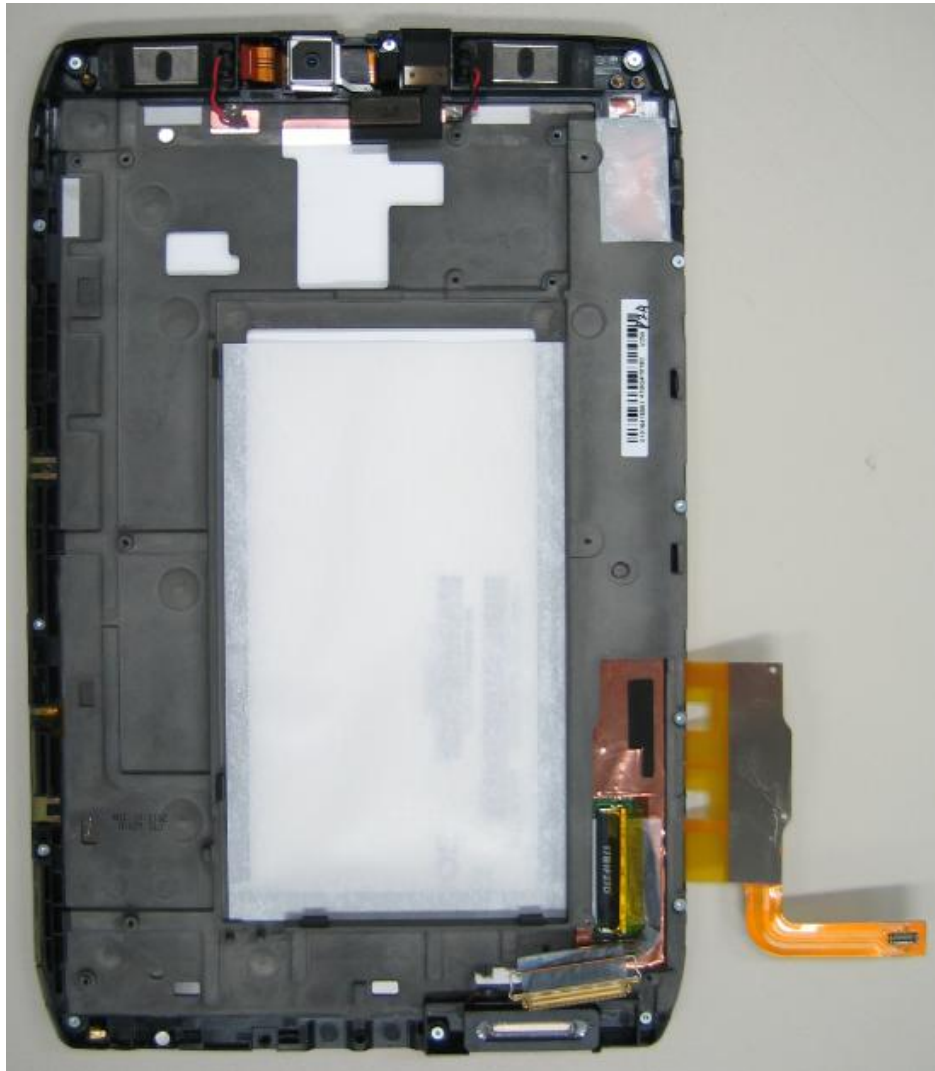

Main Board Bottom
with Shields

Main Board Bottom
without Shields

Main Board Bottom
with Shields

Main Board Bottom
without Shields

Camera Flex Top

Camera Flex Bottom

Headset Jack Flex Top

Headset Jack Flex Bottom

Inside Front
Housing Ass'y

Inside Rear Housing

Display Chassis Back

Embedded Battery

Display Chassis Front

Main Lens Ass'y Inside

8.2 inch Display Back

Main Lens Ass'y Front

8.2 inch Display Front

Speaker Top

Display IPEX Cable

Main, LTE, Diversity, GPS, and BT/WiFi Antenna Location

The location of Cap. Proximity Sensor