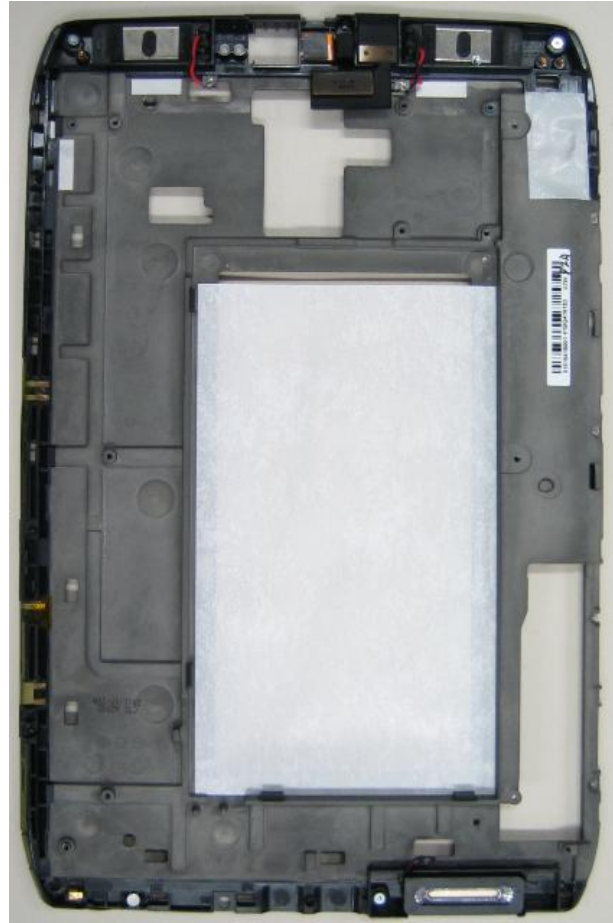

Main Board Bottom
with Shields

Main Board Bottom
without Shields

Main Board Bottom
with Shields

Main Board Bottom
without Shields

Camera Flex Top

Camera Flex Bottom

Headset Jack Flex Top

Headset Jack Flex Bottom

Inside Front
Housing Ass'y

Inside Rear Housing

Display Chassis Back

Embedded Battery

Display Chassis Front

Main Lens Ass'y Inside

8.2 inch Display Back

Main Lens Ass'y Front

8.2 inch Display Front

Speaker Top

Display IPEX Cable

Main, LTE, Diversity, GPS, and BT/WiFi Antenna Location

The location of Cap. Proximity Sensor