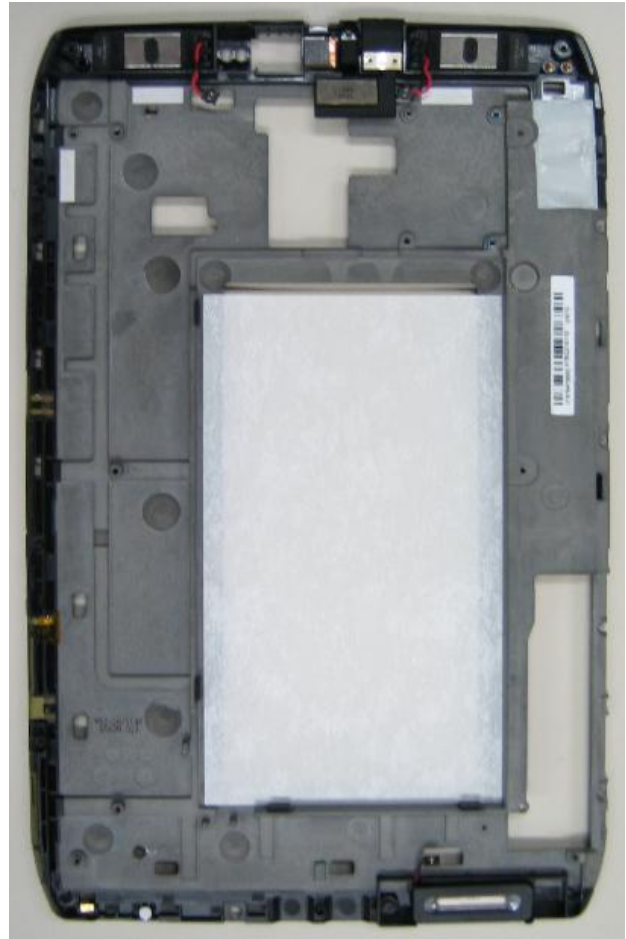

Main Board Bottom  
with Shields

Main Board Bottom  
without Shields

Main Board Bottom  
with Shields

Main Board Bottom  
without Shields

Camera Flex Top

Camera Flex Bottom

Headset Jack Flex Top

Headset Jack Flex Bottom

Inside Front  
Housing Ass'y

Inside Rear Housing

Display Chassis Back

Embedded Battery

Display Chassis Front

Main Lens Ass'y Inside

8.2 inch Display Back

Main Lens Ass'y Front

8.2 inch Display Front

Speaker Top

Display IPEX Cable