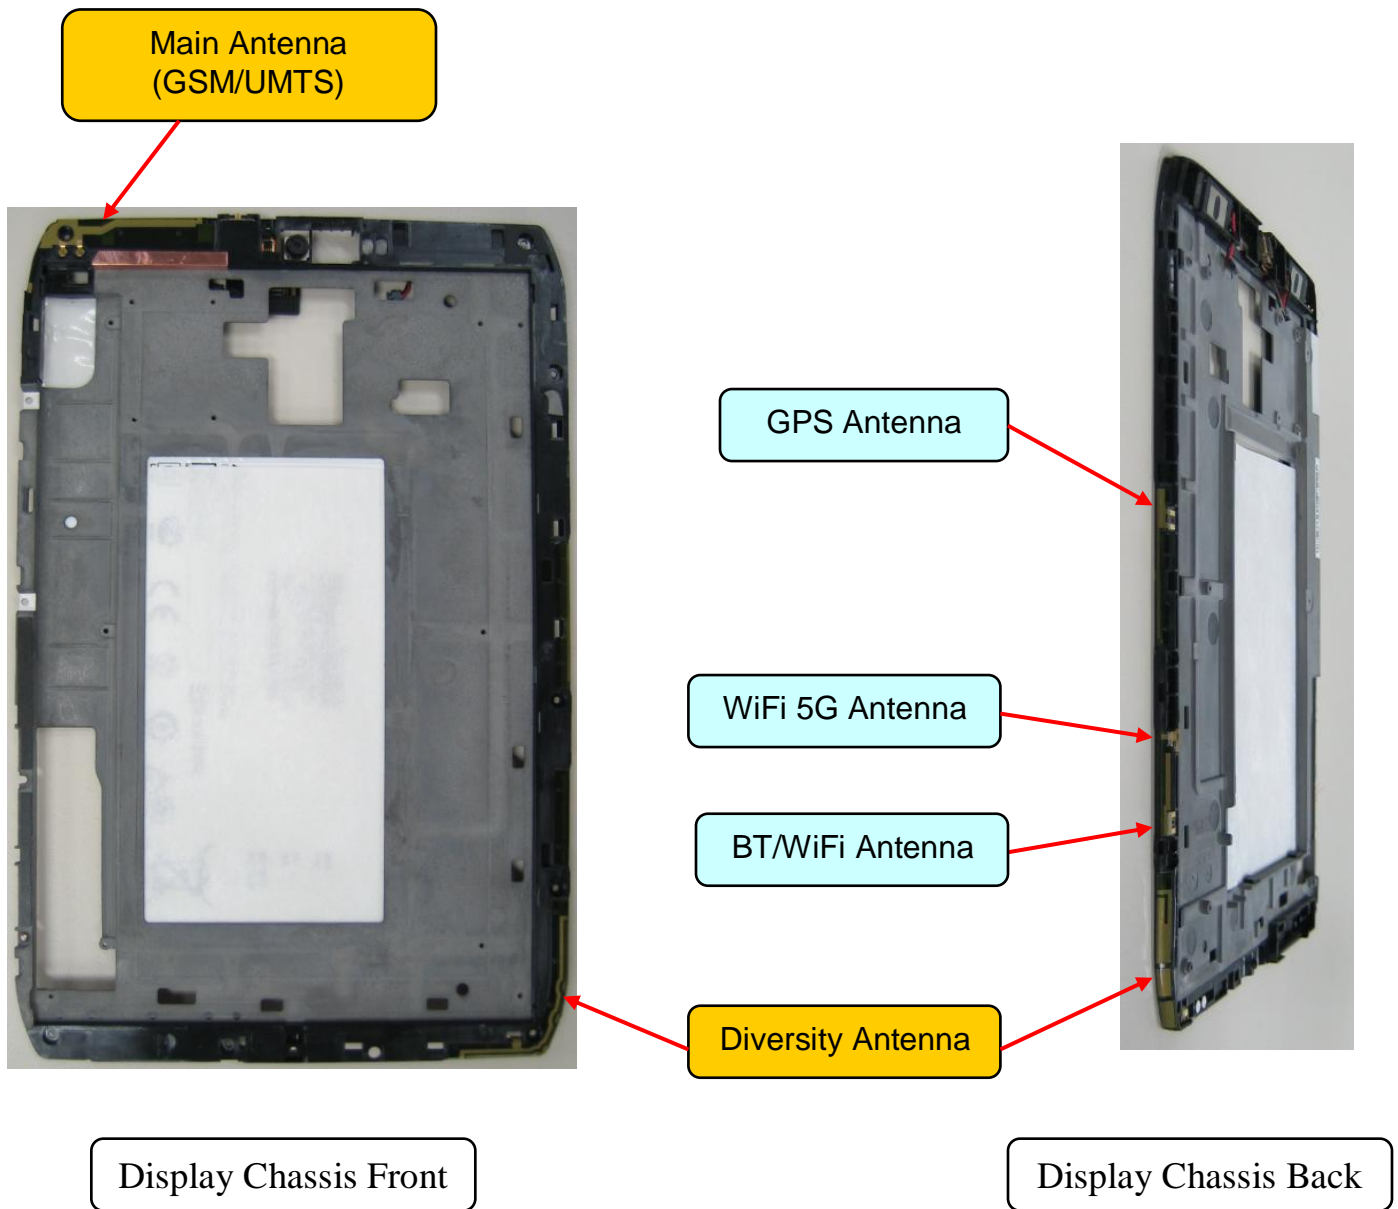

Main Board Bottom  
with Shields

Main Board Bottom  
without Shields

Main Board Bottom  
with Shields

Main Board Bottom  
without Shields

Camera Flex Top

Camera Flex Bottom

Headset Jack Flex Top

Headset Jack Flex Bottom

Inside Front  
Housing Ass'y

Inside Rear Housing

Display Chassis Back

Embedded Battery

Display Chassis Front

Main Lens Ass'y Inside

8.2 inch Display Back

Main Lens Ass'y Front

8.2 inch Display Front

Speaker Top

Display IPEX Cable

### Main, Diversity, GPS, and BT/WiFi Antenna Location