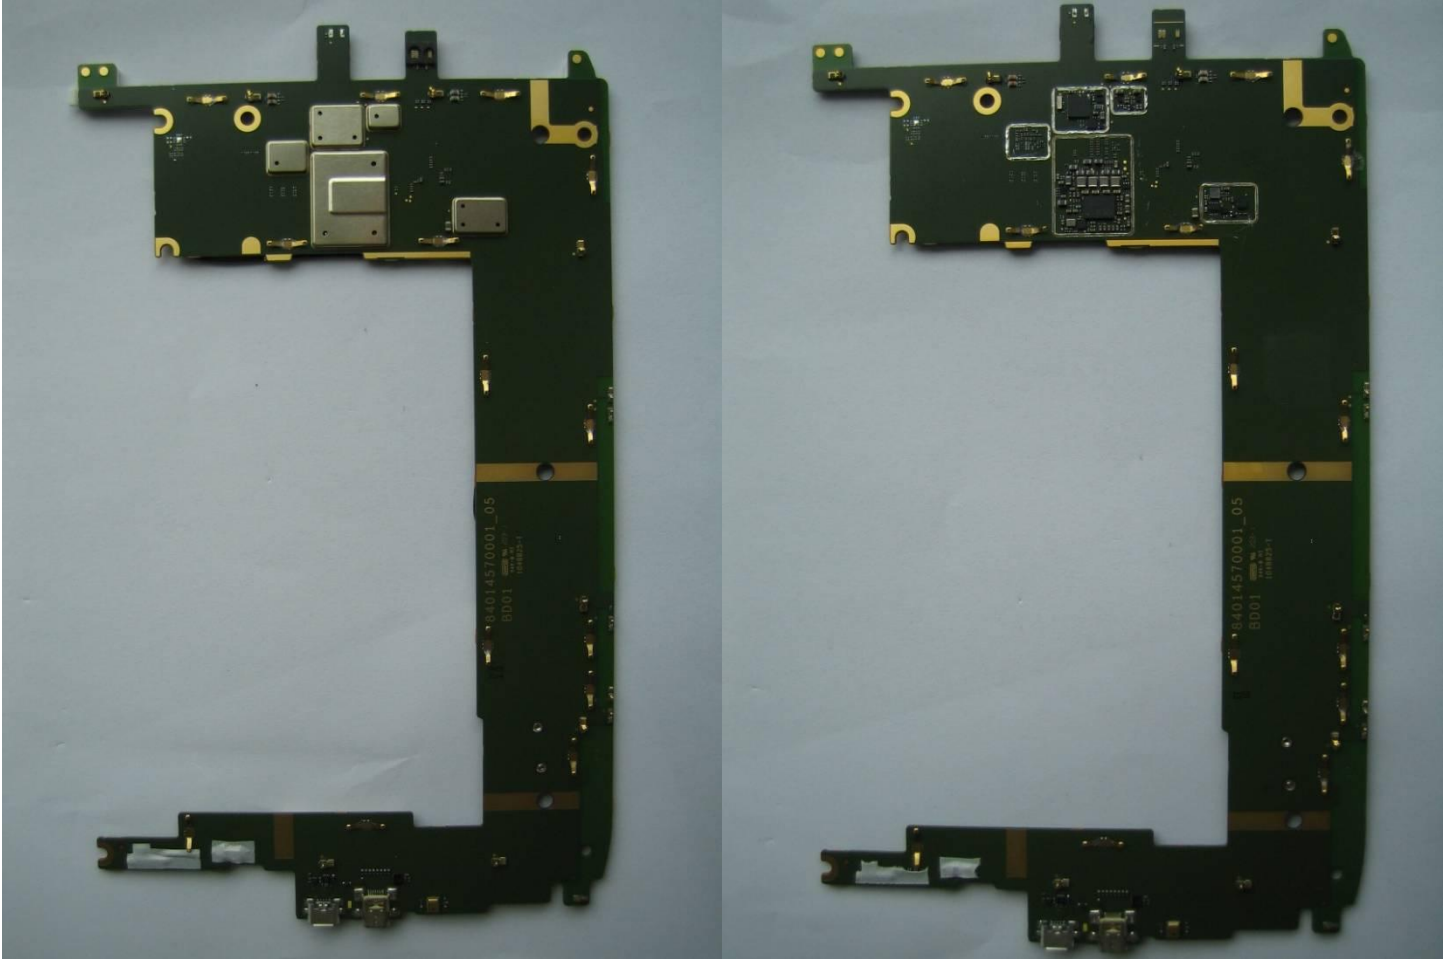

Main Board Bottom  
with Shields

Main Board Bottom  
without Shields

Main Board Bottom  
with Shields

Main Board Bottom  
without Shields

Camera Flex Top

Camera Flex Bottom

Headset Jack Flex Top

Headset Jack Flex Bottom

Inside Front  
Housing Ass'y

Inside Rear Housing

Display Chassis Back

Embedded Battery

Display Chassis Front

Main Lens Ass'y Inside

8.2 inch Display Back

Main Lens Ass'y Front

8.2 inch Display Front

Speaker Top

Display IPEX Cable