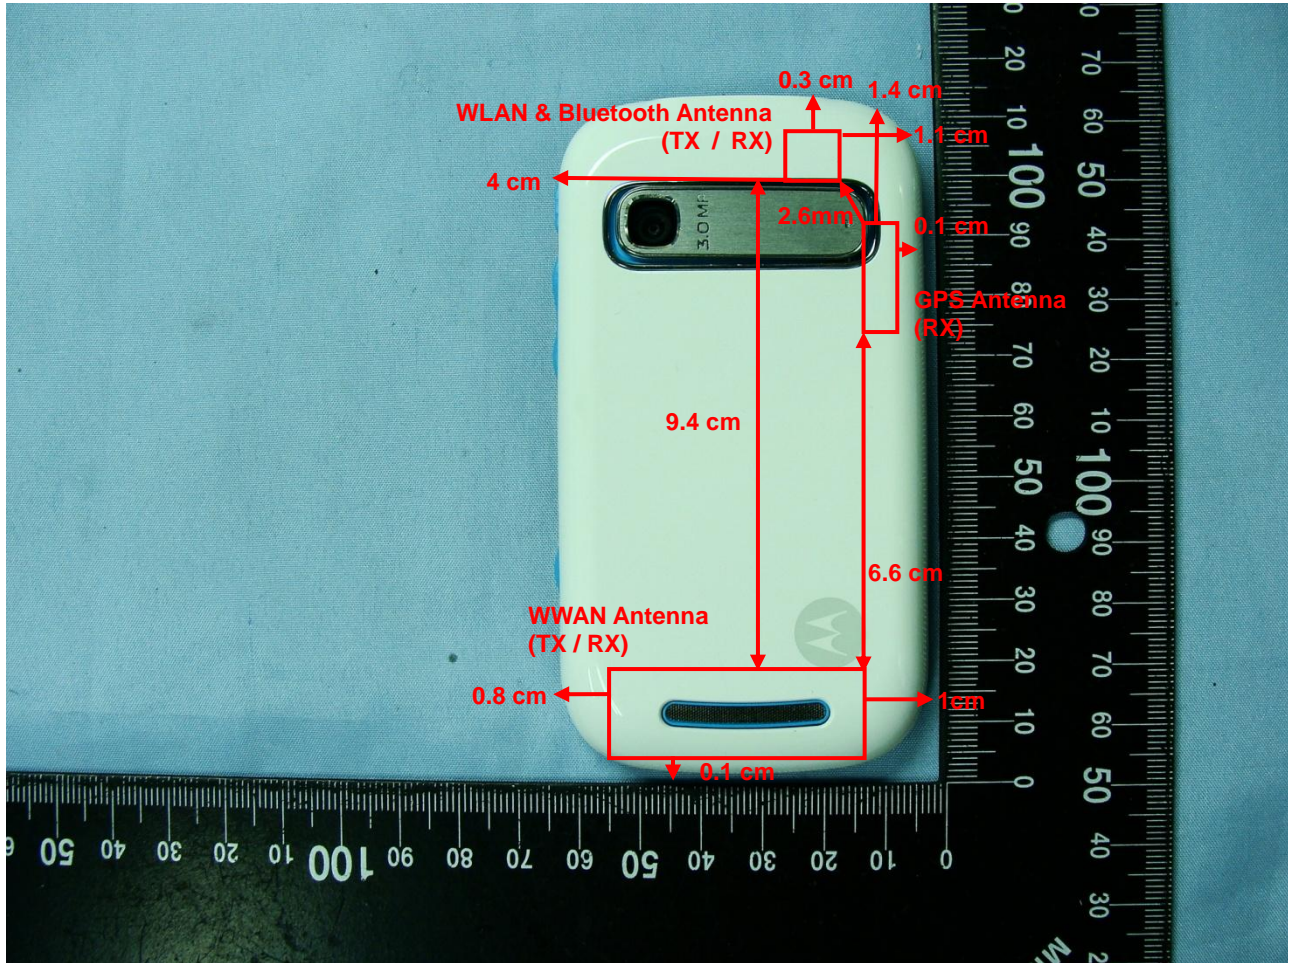

Appendix D. Product Photos

Antenna Location :

Appendix E. Test Setup Photos

Right Cheek

Right Tilted

Left Cheek

Left Tilted

Rear Face of the DUT with Phantom 1 cm Gap
(EUT without Earphone)

Rear Face of the DUT with Phantom 1 cm Gap
(EUT with Earphone)

Front Face of the DUT with Phantom 1 cm Gap

Right side of the DUT with Phantom 1 cm Gap

Left side of the DUT with Phantom 1 cm Gap

Top side of the DUT with Phantom 1 cm Gap

Down side of the DUT with Phantom 1 cm Gap