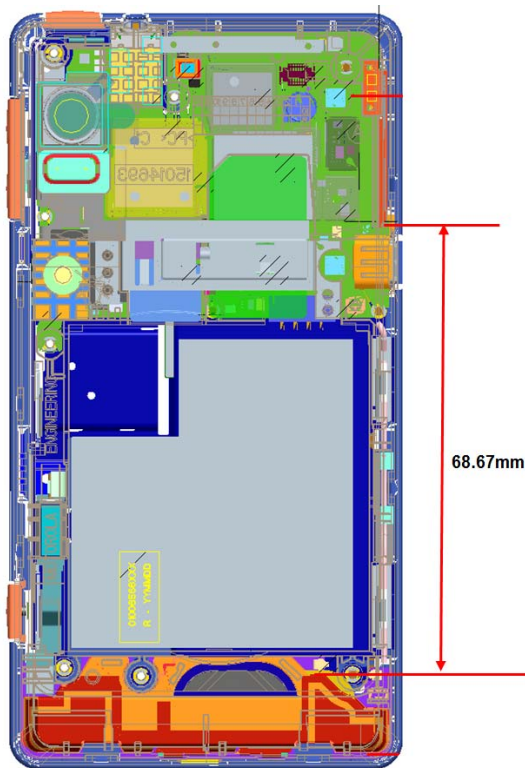

Portable Cellular Phone SAR Test Report

Photographs of the Device Under Test

Figure 1: Phone Front and Back, Flip Closed

Figure 2: Antenna Separation

Figure 3: Cheek Position, Front of Head of Phantom

Figure 4: Cheek Position, Top of Head of Phantom

Figure 5: Tilt Position, Front of Head of Phantom

Figure 6: Tilt Position, Top of Head of Phantom

Figure 7: Body Position