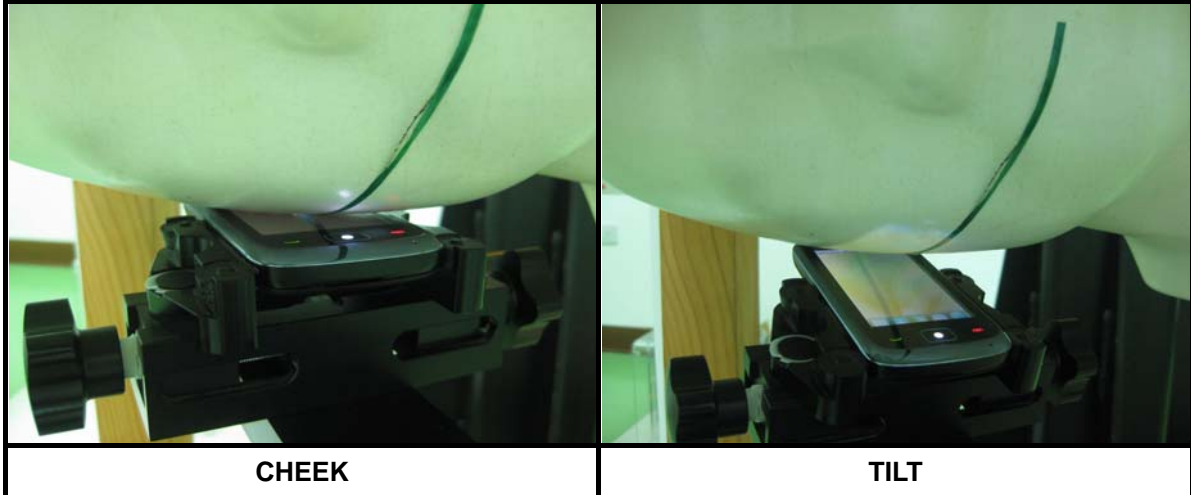

PHOTOGRAPHS OF THE TEST CONFIGURATION
CONDUCTED EMISSION TEST
(For BT)
TEST MODE A

TEST MODE B

RADIATED EMISSION TEST

(For BT)

TEST MODE A

TEST MODE B

(For PART 22 / 24)

(SAR Test Set Up Photos)

A. RIGHT HEAD POSITION:

B. LEFT HEAD POSITION:

C. BODY POSITION:

DESCRIPTION OF ANTENNA LOCATION

TEST SET UP PHOTO