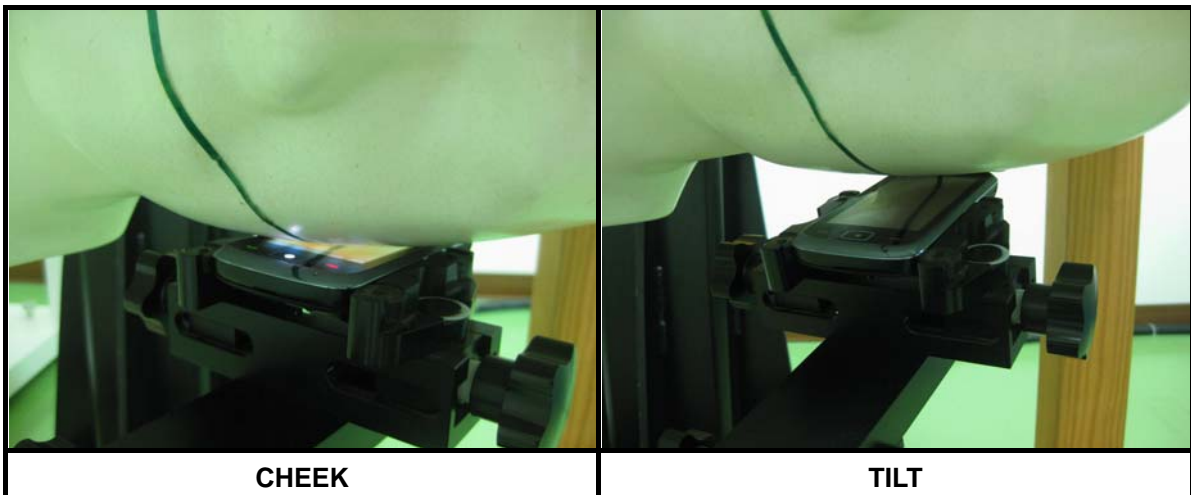

PHOTOGRAPHS OF THE TEST CONFIGURATION
CONDUCTED EMISSION TEST
(For BT)
TEST MODE A

TEST MODE B

RADIATED EMISSION TEST

(For BT)

TEST MODE A

TEST MODE B

(For PART 22 / 24)

(SAR Test Set Up Photos)

A. RIGHT HEAD POSITION:

B. LEFT HEAD POSITION:

C. BODY POSITION:

DESCRIPTION OF ANTENNA LOCATION

TEST SET UP PHOTO