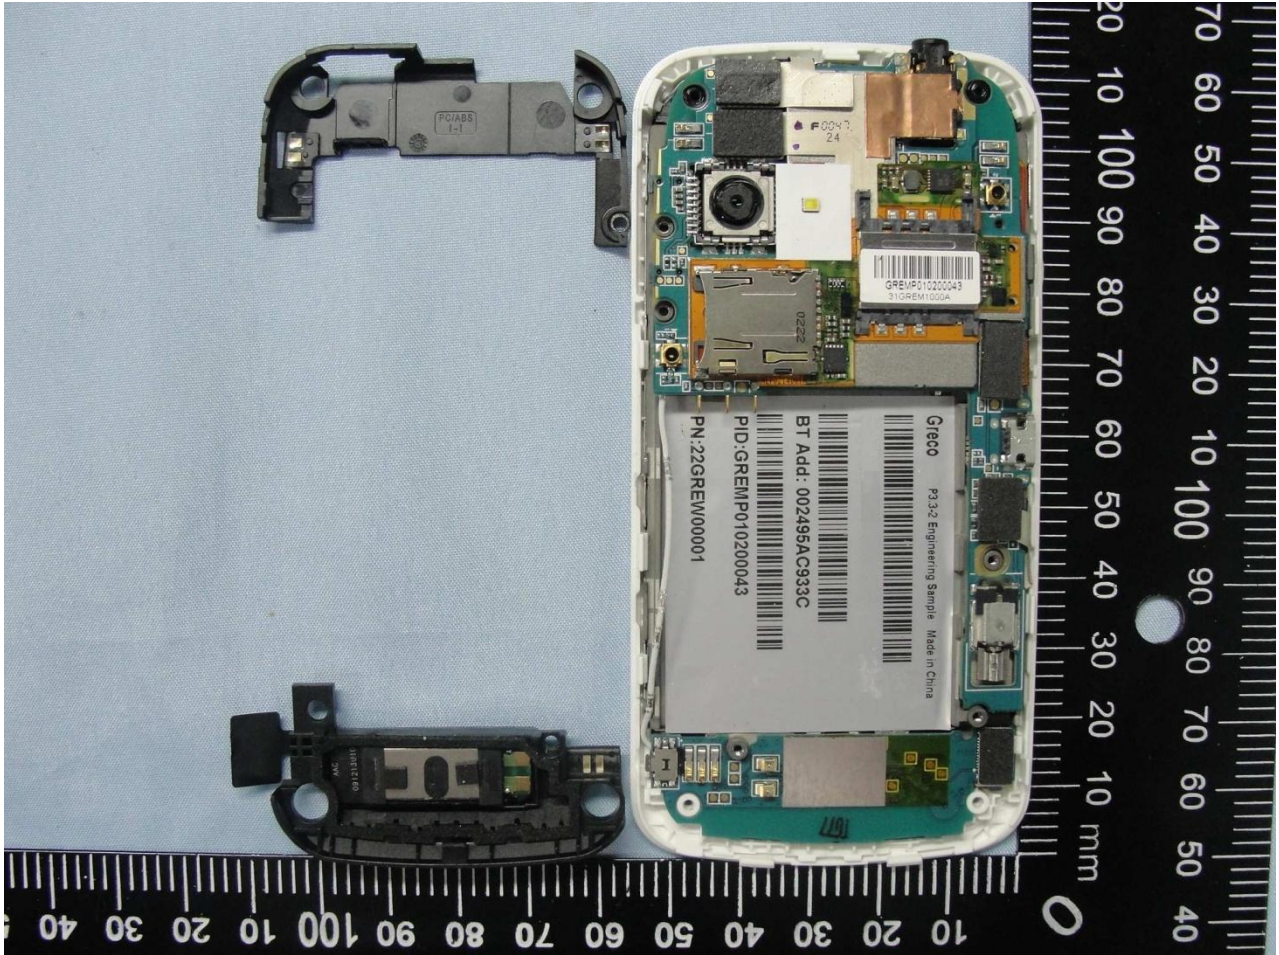

3. Internal Photograph of EUT

Model Name: XT502

Model Name: XT502

Model Name: XT502

Model Name: XT502

Model Name: XT502

Model Name: XT502

Model Name: XT502