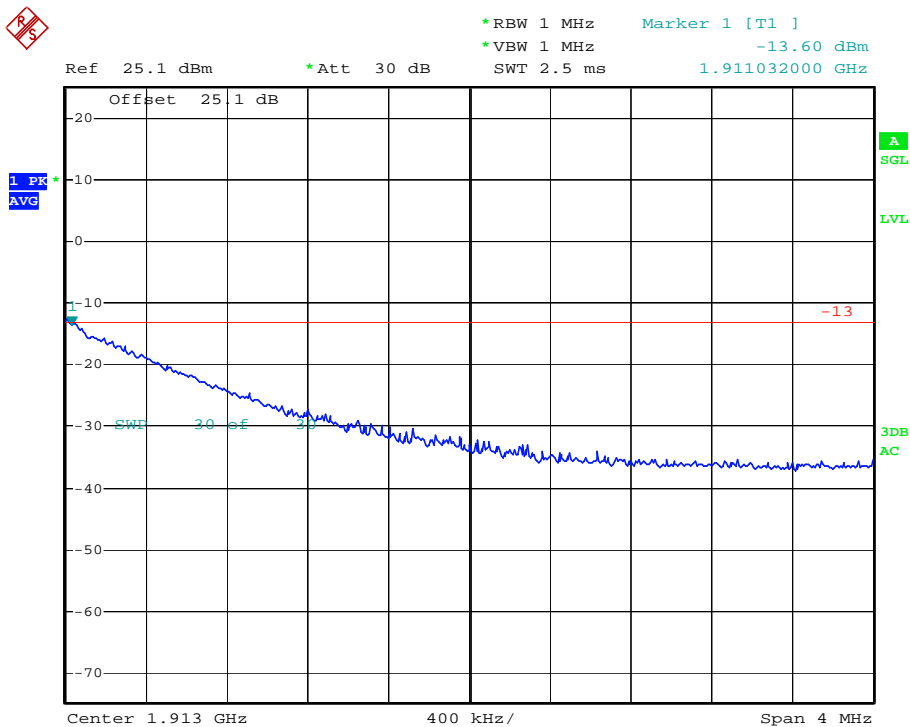

### Cellular CDMA Conducted Spurious Emissions (Lower adjacent 1 MHz band)

Date: 6.DEC.2009 15:55:53

### Cellular CDMA Conducted Spurious Emissions (Upper adjacent 1 MHz band)

Date: 8.DEC.2009 12:24:56

### PCS CDMA Conducted Spurious Emissions (Lower Adjacent 1 MHz band)

Date: 8.DEC.2009 12:23:23