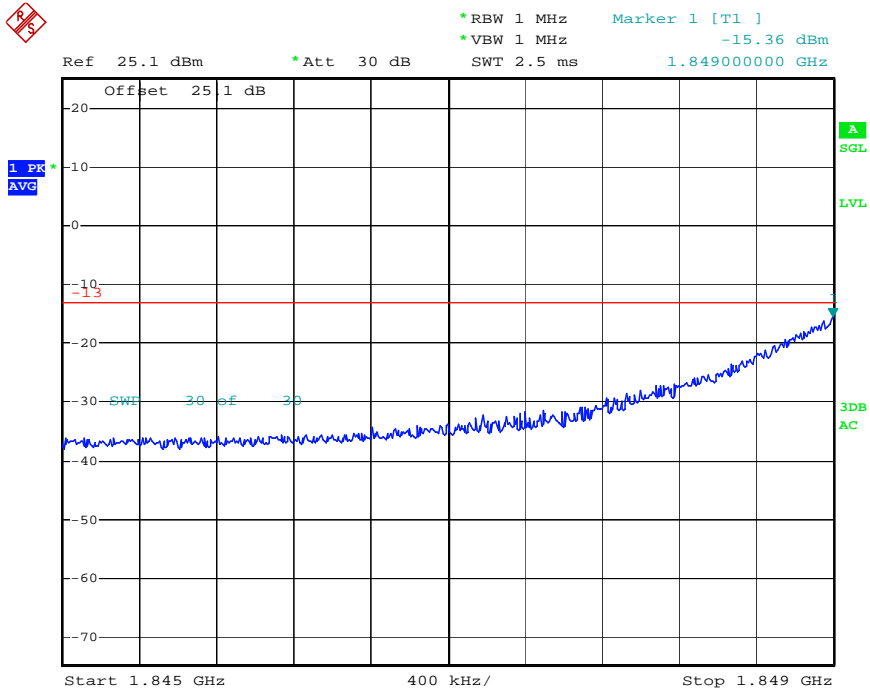

### Cellular CDMA Conducted Spurious Emissions (Lower adjacent 1 MHz band)

Date: 6.DEC.2009 15:55:53

### Cellular CDMA Conducted Spurious Emissions (Upper adjacent 1 MHz band)

Date: 8.DEC.2009 12:24:56