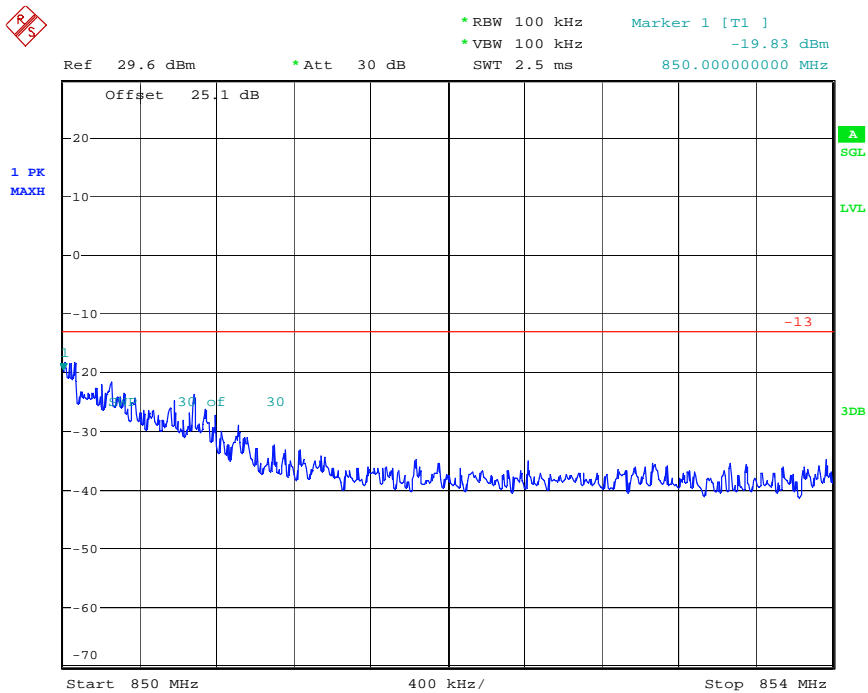

### Cellular CDMA Conducted Spurious Emissions (Lower adjacent 1 MHz band)

Date: 6.DEC.2009 15:55:53

### Cellular CDMA Conducted Spurious Emissions (Upper adjacent 1 MHz band)

Date: 8.DEC.2009 12:24:56