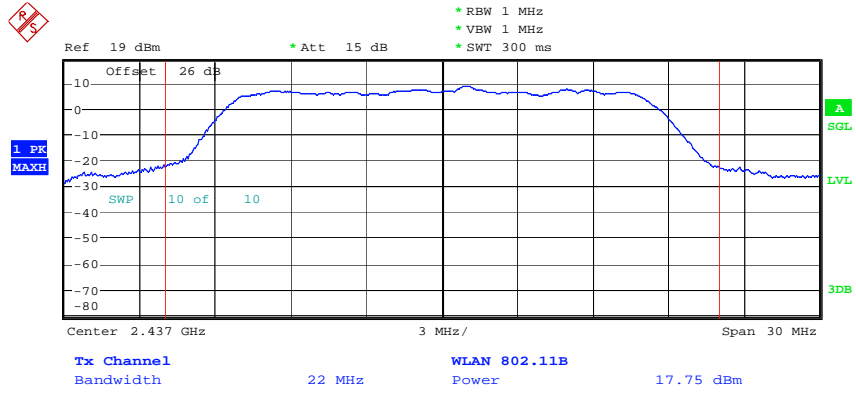

Date: 20.DEC.2009 14:48:23

Max. Power Channel 1@11Mbps

Date: 20.DEC.2009 14:50:35

Max. Power Channel 6@11Mbps

Date: 20.DEC.2009 14:52:05

Max. Power Channel 11@11Mbps

Date: 20.DEC.2009 15:02:58

Max. Power Channel 1@54Mbps

Date: 20.DEC.2009 15:01:56

Max. Power Channel 6@54Mbps

Date: 20.DEC.2009 15:00:05

Max. Power Channel 11@54Mbps