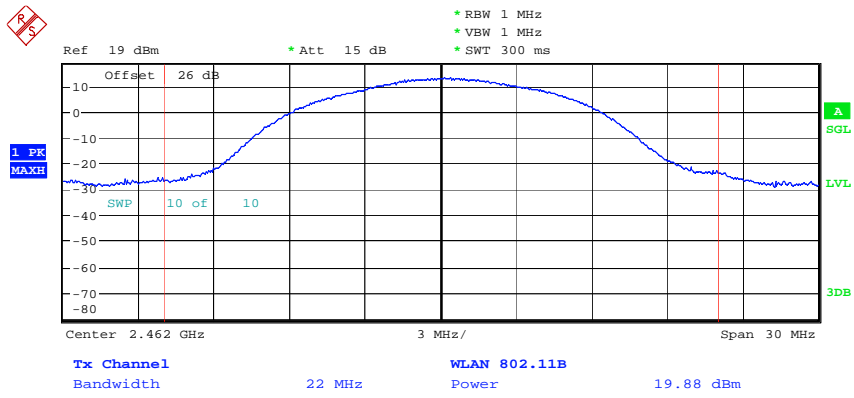

Date: 20.DEC.2009 14:48:23

Max. Power Channel 1@11Mbps

Date: 20.DEC.2009 14:50:35

Max. Power Channel 6@11Mbps

Date: 20.DEC.2009 14:52:05

Max. Power Channel 11@11Mbps

Date: 20.DEC.2009 15:02:58

Max. Power Channel 1@54Mbps

Date: 20.DEC.2009 15:01:56

Max. Power Channel 6@54Mbps

Date: 20.DEC.2009 15:00:05

Max. Power Channel 11@54Mbps