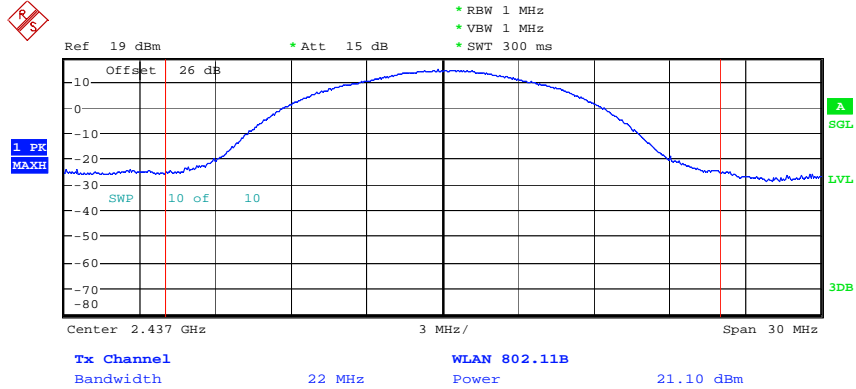

Date: 20.DEC.2009 14:48:23

Max. Power Channel 1@11Mbps

Date: 20.DEC.2009 14:50:35

Max. Power Channel 6@11Mbps

Date: 20.DEC.2009 14:52:05

Max. Power Channel 11@11Mbps

Date: 20.DEC.2009 15:02:58

Max. Power Channel 1@54Mbps

Date: 20.DEC.2009 15:01:56

Max. Power Channel 6@54Mbps

Date: 20.DEC.2009 15:00:05

Max. Power Channel 11@54Mbps