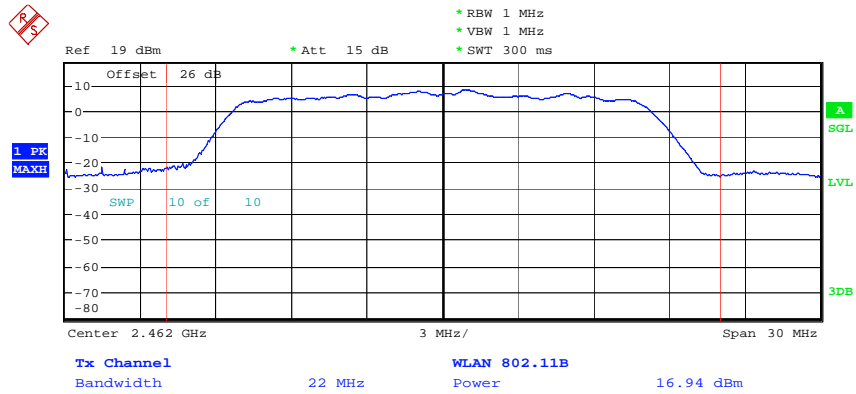

Date: 20.DEC.2009 14:48:23

Max. Power Channel 1@11Mbps

Date: 20.DEC.2009 14:50:35

Max. Power Channel 6@11Mbps

Date: 20.DEC.2009 14:52:05

Max. Power Channel 11@11Mbps

Date: 20.DEC.2009 15:02:58

Max. Power Channel 1@54Mbps

Date: 20.DEC.2009 15:01:56

Max. Power Channel 6@54Mbps

Date: 20.DEC.2009 15:00:05

Max. Power Channel 11@54Mbps