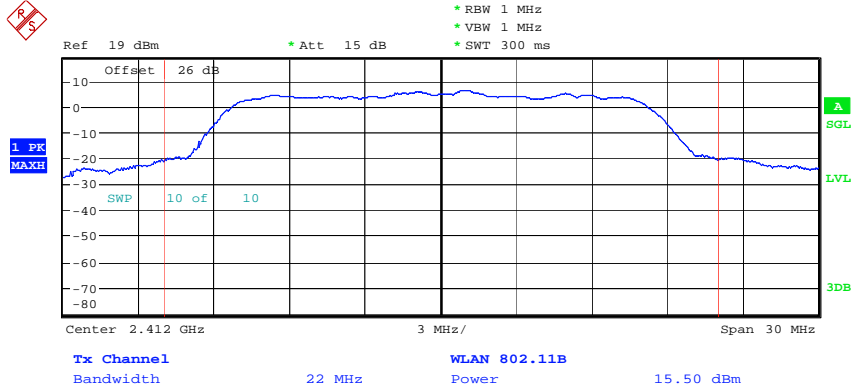

Date: 20.DEC.2009 14:48:23

Max. Power Channel 1@11Mbps

Date: 20.DEC.2009 14:50:35

Max. Power Channel 6@11Mbps

Date: 20.DEC.2009 14:52:05

Max. Power Channel 11@11Mbps

Date: 20.DEC.2009 15:02:58

Max. Power Channel 1@54Mbps

Date: 20.DEC.2009 15:01:56

Max. Power Channel 6@54Mbps

Date: 20.DEC.2009 15:00:05

Max. Power Channel 11@54Mbps