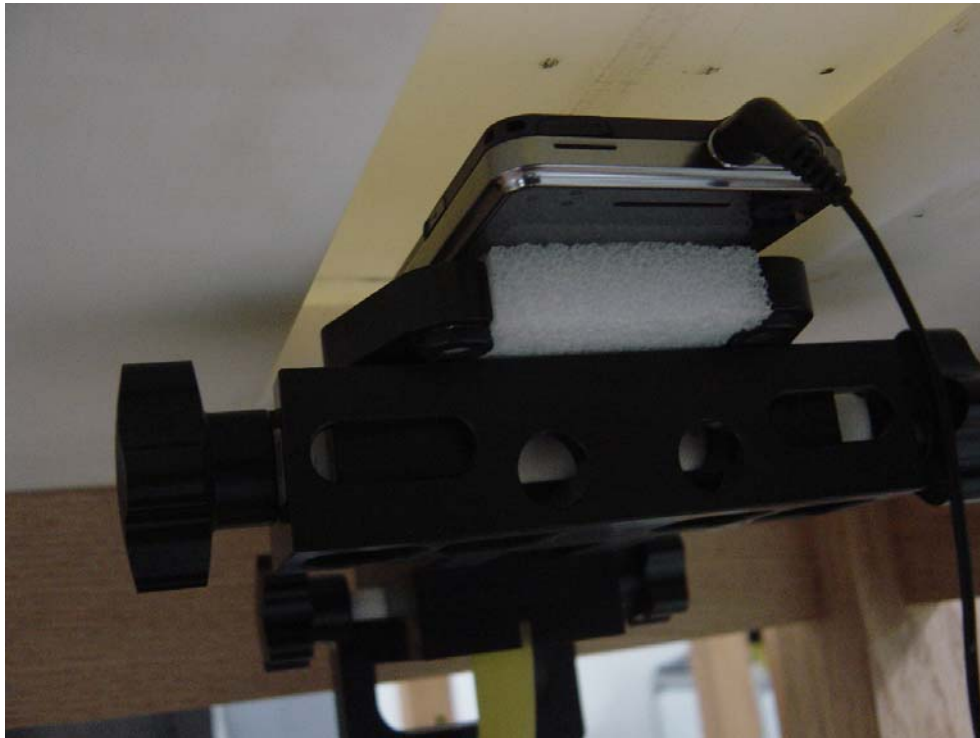

**Portable Cellular Phone SAR Test Report**

**Photographs of the device under test**

**Figure 1: Front of Phone**

**Figure 2: Back of Phone**

**Figure 3: Phone Against the Head Phantom (Cheek Touch)**

**Figure 4: Phone Against the Head Phantom (15° Tilt)**

**Figure 5: Back of Phone Against the Flat Phantom (15mm distance)**

**Figure 6: Back of Phone Against the Flat Phantom with DMB Antenna Position 1 (15mm distance)**

**Figure 7: Phone with DMB Antenna Position 1 retracted**