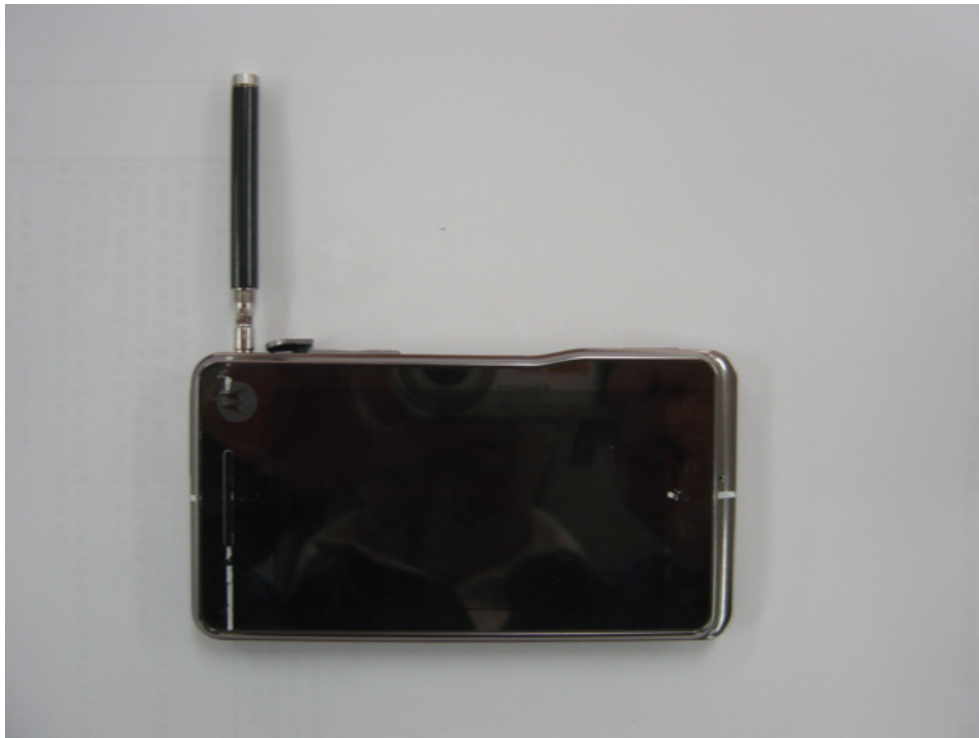

Figure 9: Phone with DMB Antenna Position 3 retracted