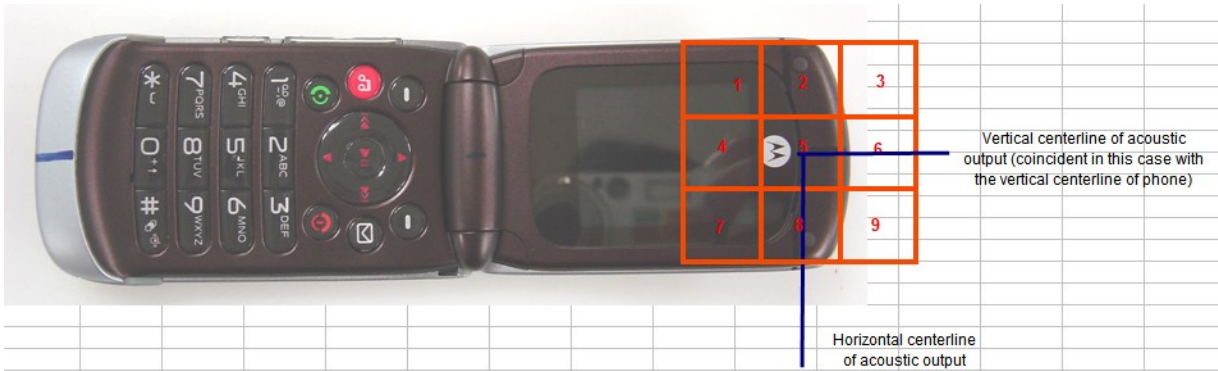

APPLICANT: MOTOROLA, INC.

FCC ID: IHDP56JJ1

**MOTOROLA**

Pictures of Test Setup for HAC Testing IHDP56JJ1

Figure 1. Phone Closed

Figure 2. Phone Open

Figure 3. Phone Open - Orientation and Measurement Plane for RF Emissions Testing

Figure 4. Positioning for RF Emissions