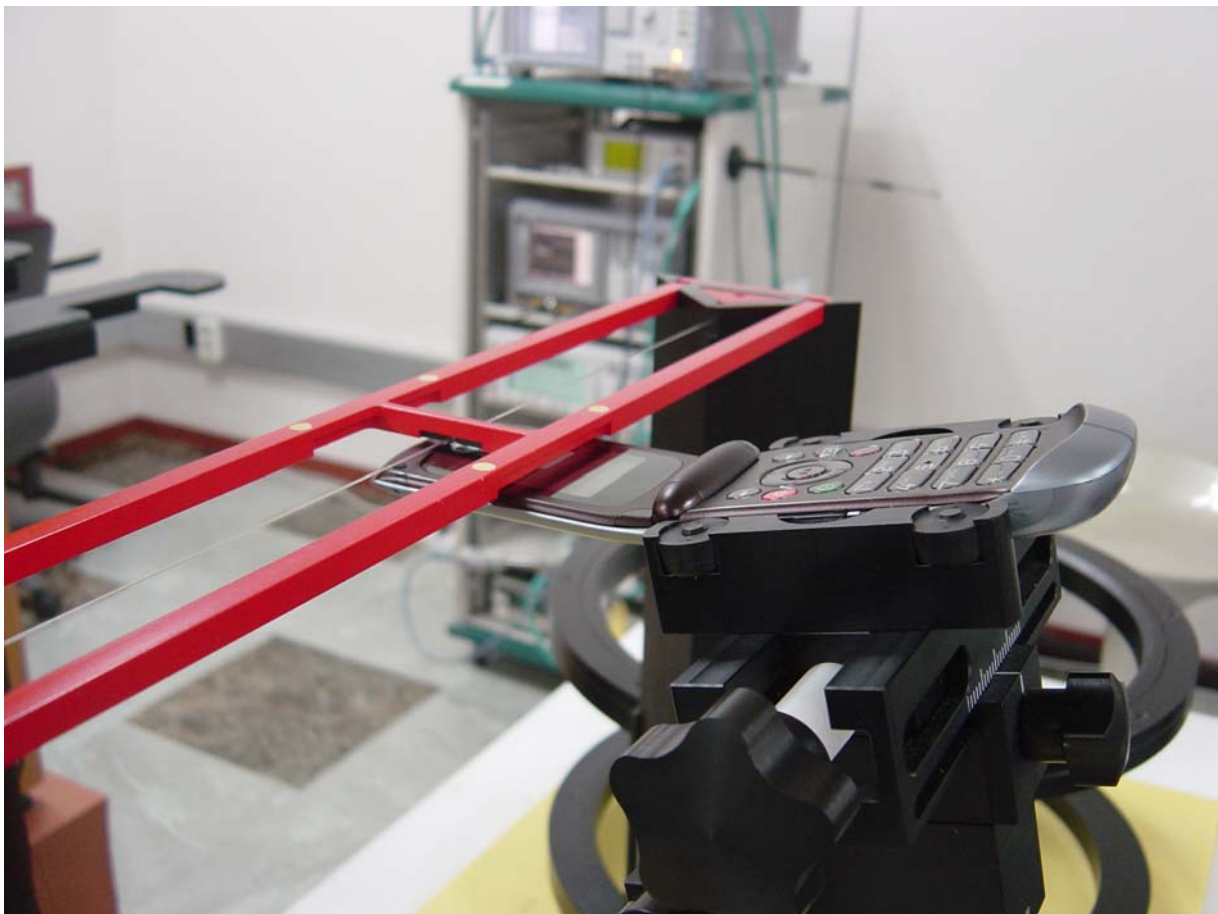

APPLICANT: MOTOROLA, INC.

FCC ID: IHDP56JJ1

**MOTOROLA**

Pictures of Test Setup for HAC Testing IHDP56JJ1

Figure 1. Phone Closed

Figure 2. Phone Open

Figure 3. Phone Open - Orientation and Measurement Plane for RF Emissions Testing

Figure 4. Positioning for RF Emissions