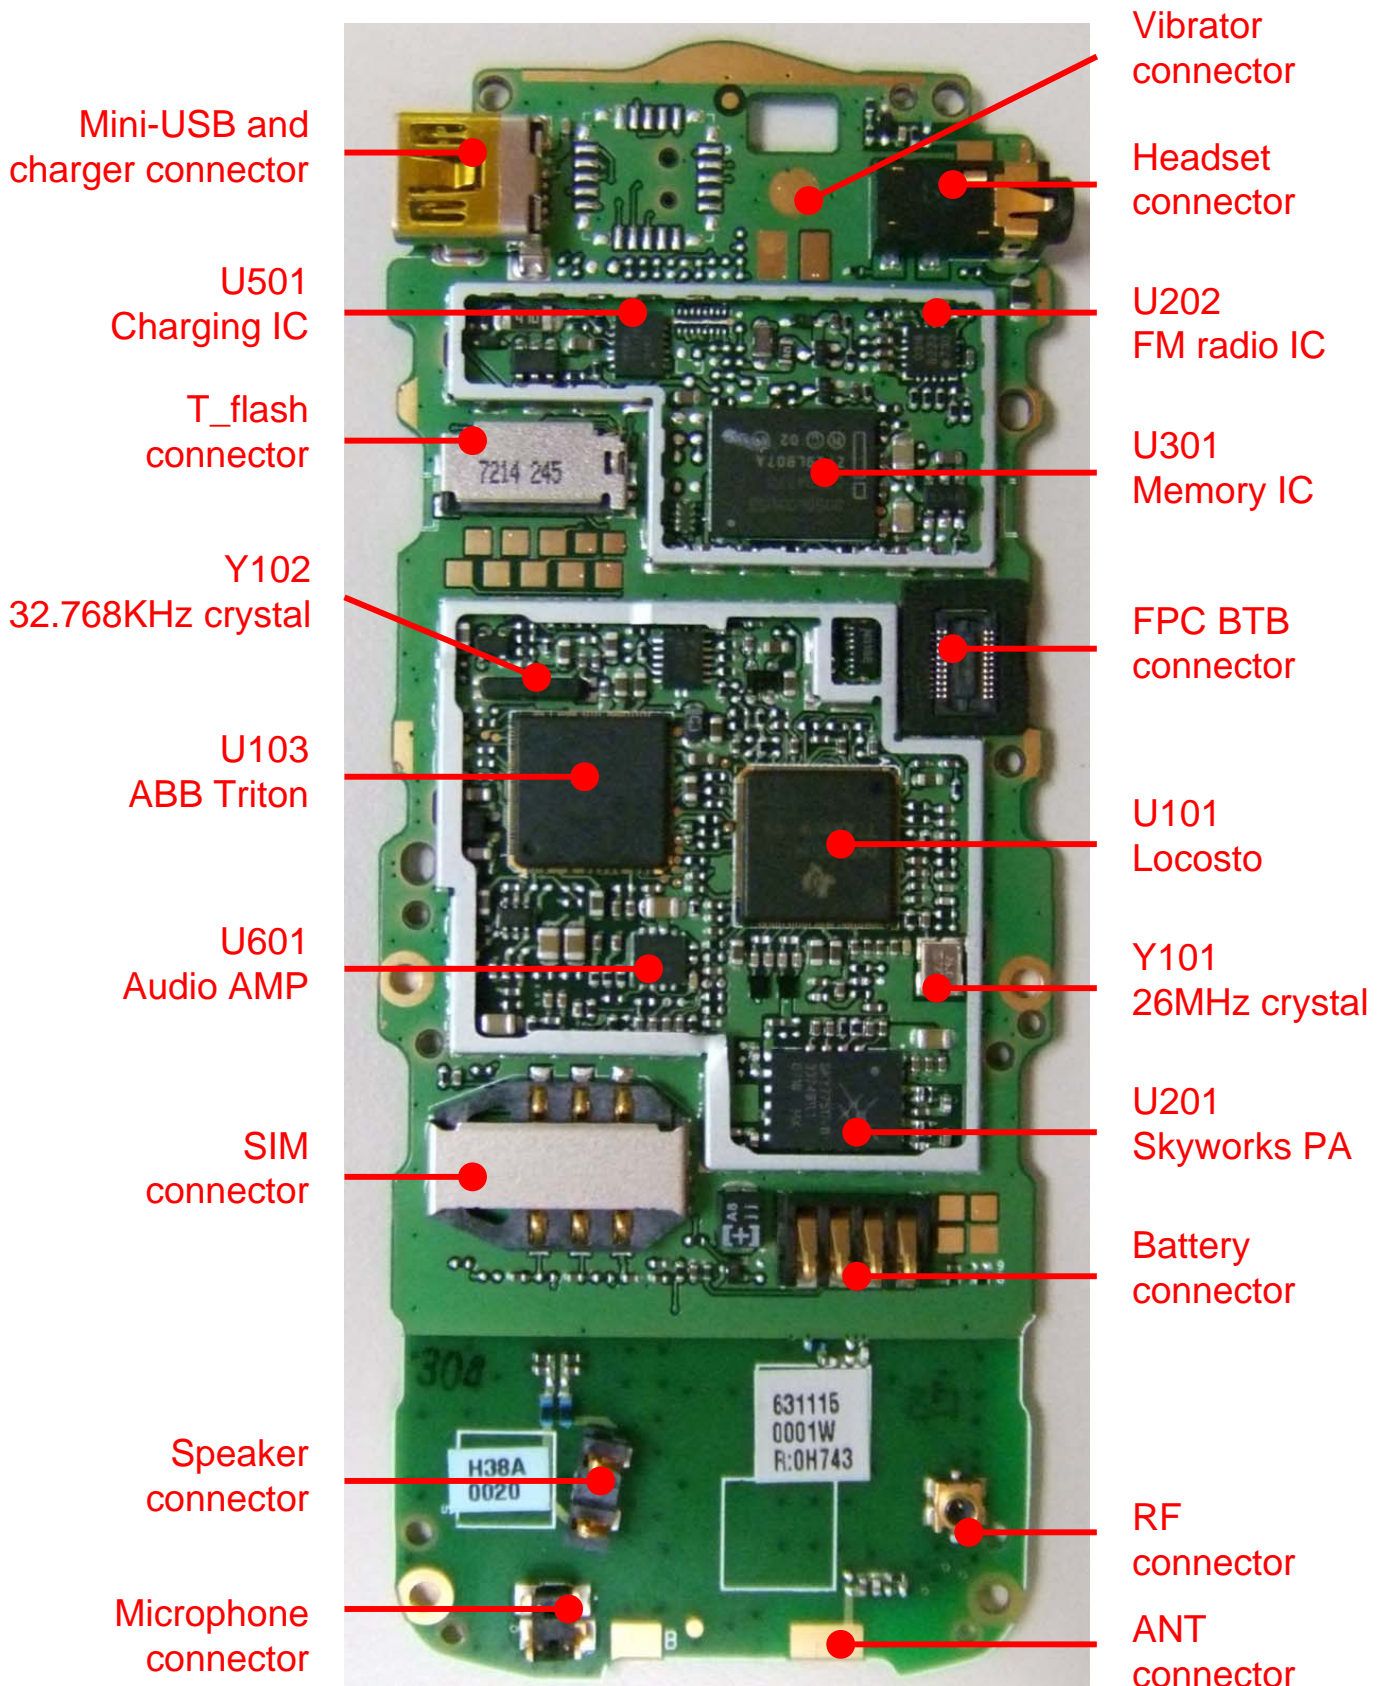

W230 EU Main board Top

W230 EU Main board Bottom

Keypad Area

Microphone

W230 US Main board Top

W230 US Main board Bottom

Keypad Area

Microphone