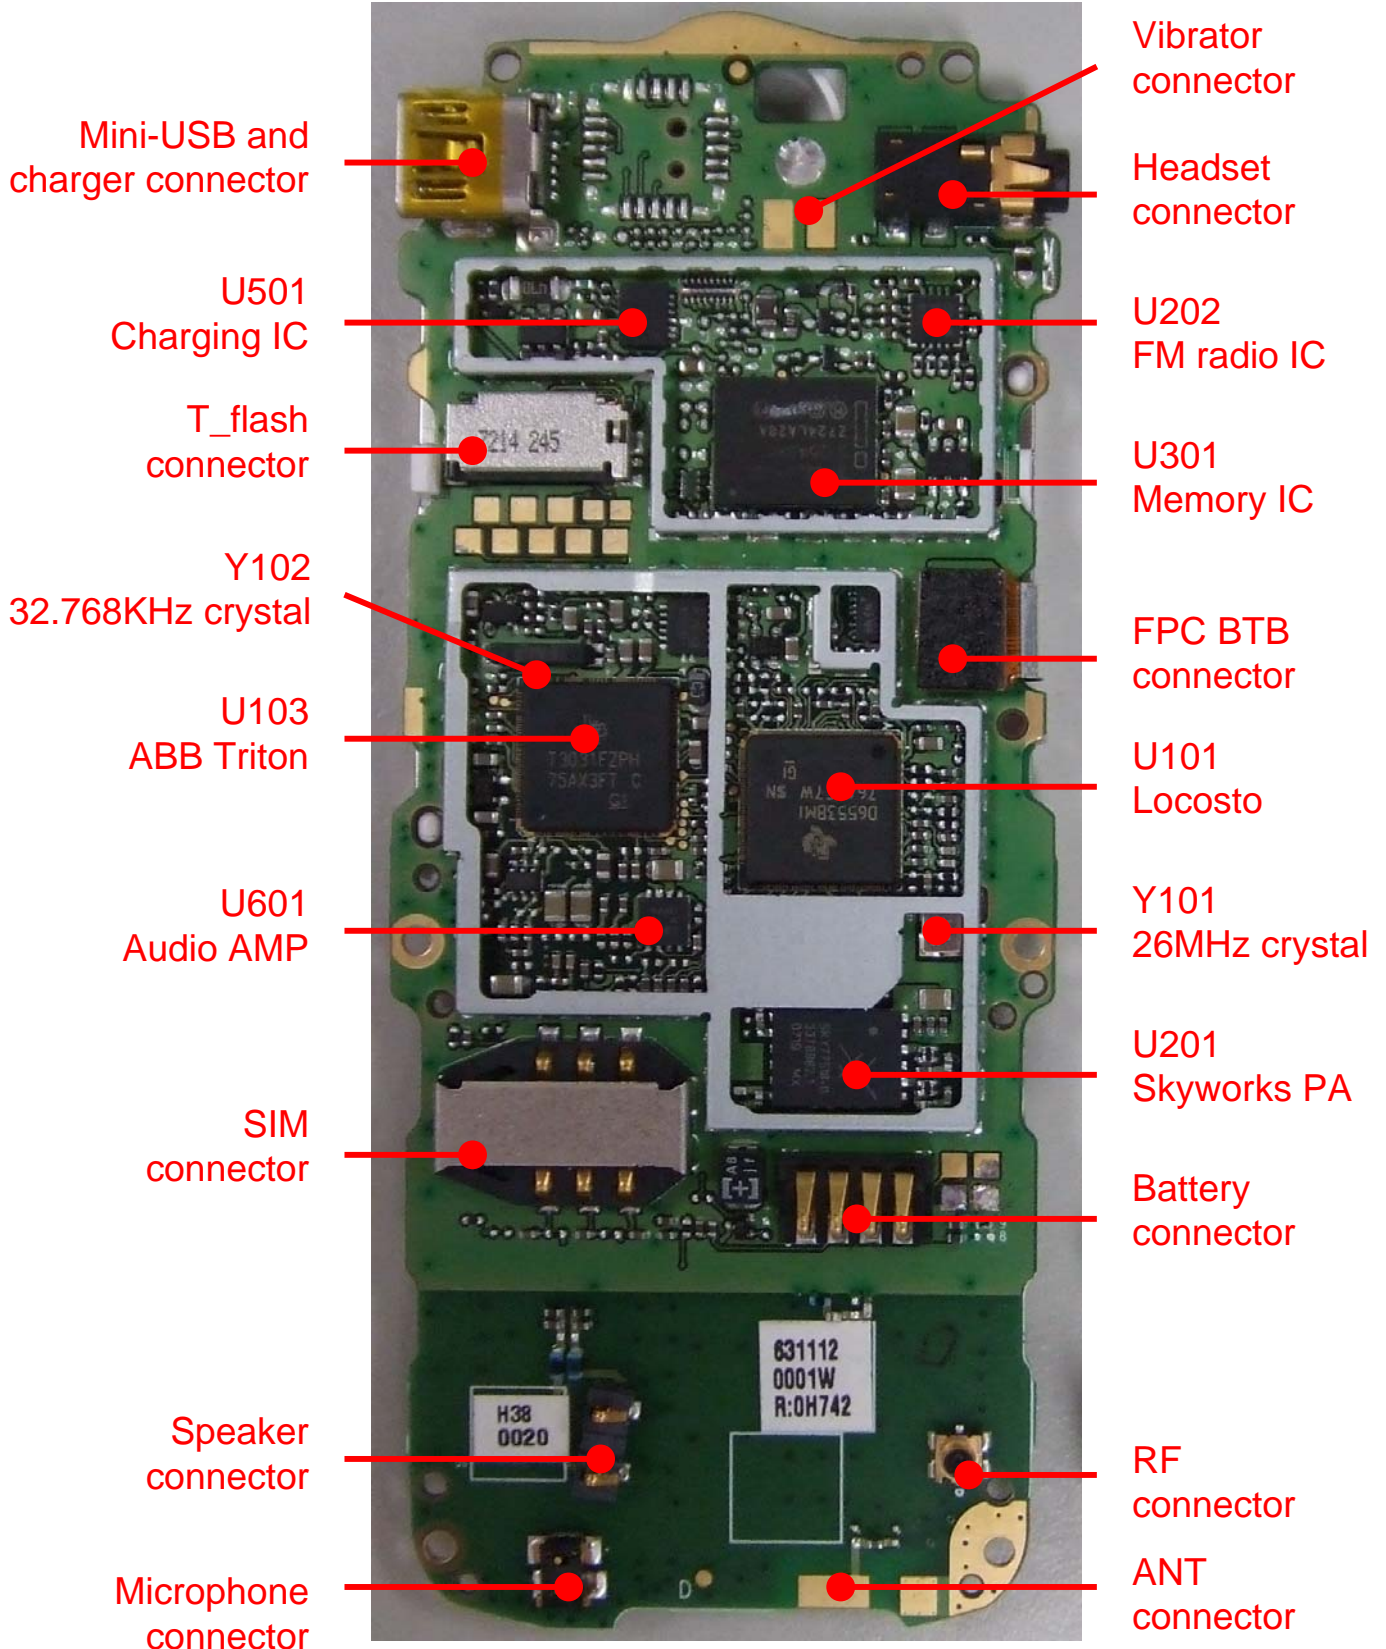

W230 EU Main board Top

W230 EU Main board Bottom

Keypad Area

Microphone

W230 US Main board Top

W230 US Main board Bottom

Keypad Area

Microphone