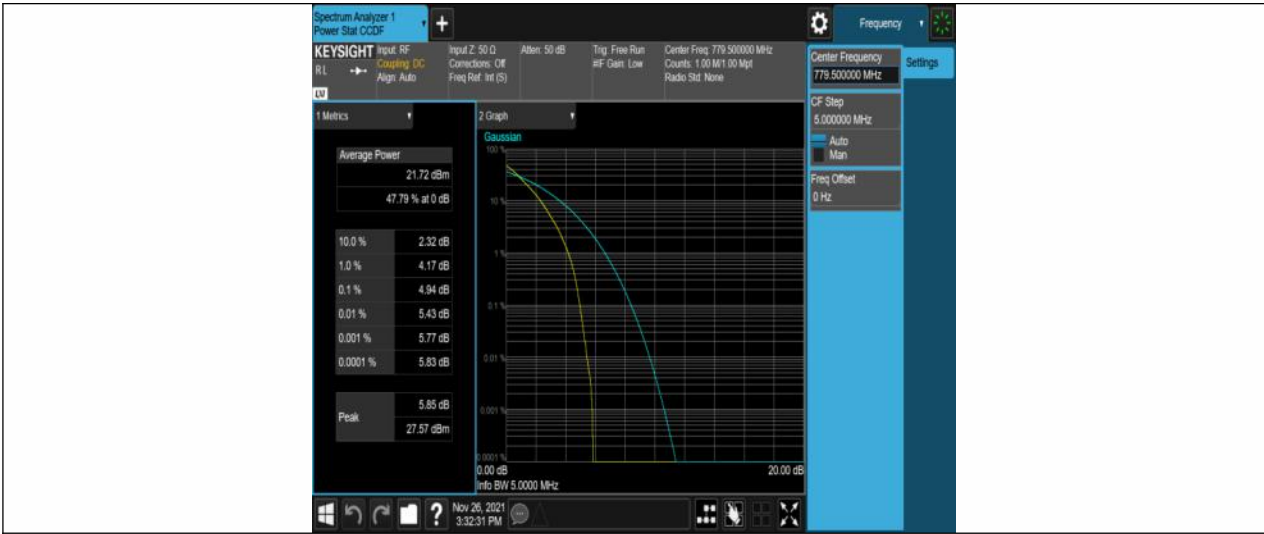

Test Graphs

Band13-5MHz-QPSK-23205-25RB#0