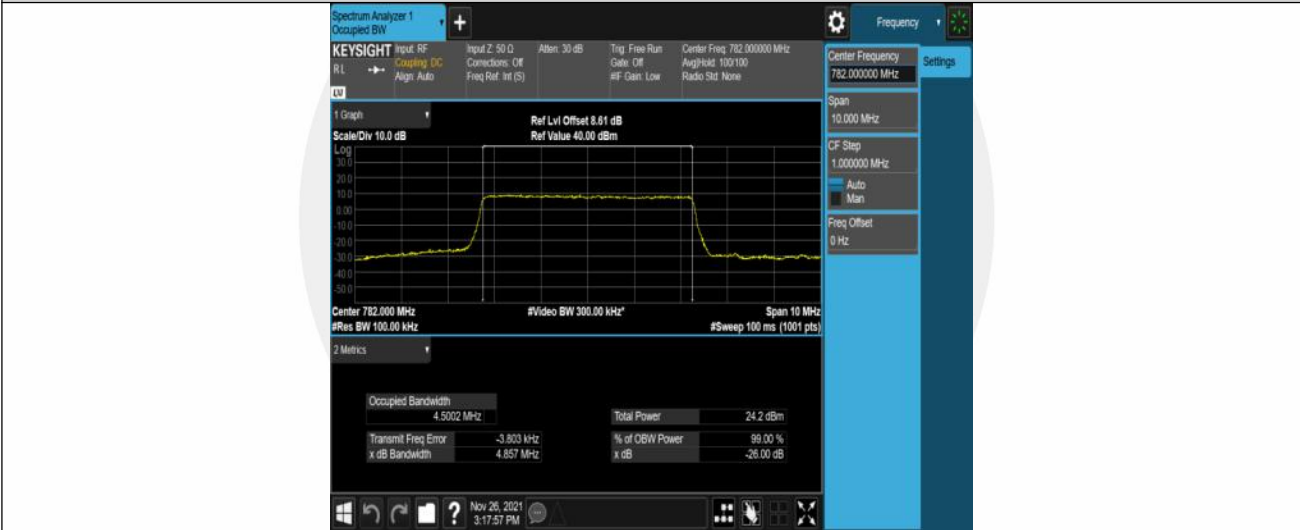

Band13-5MHz-QPSK-23230-25RB#0