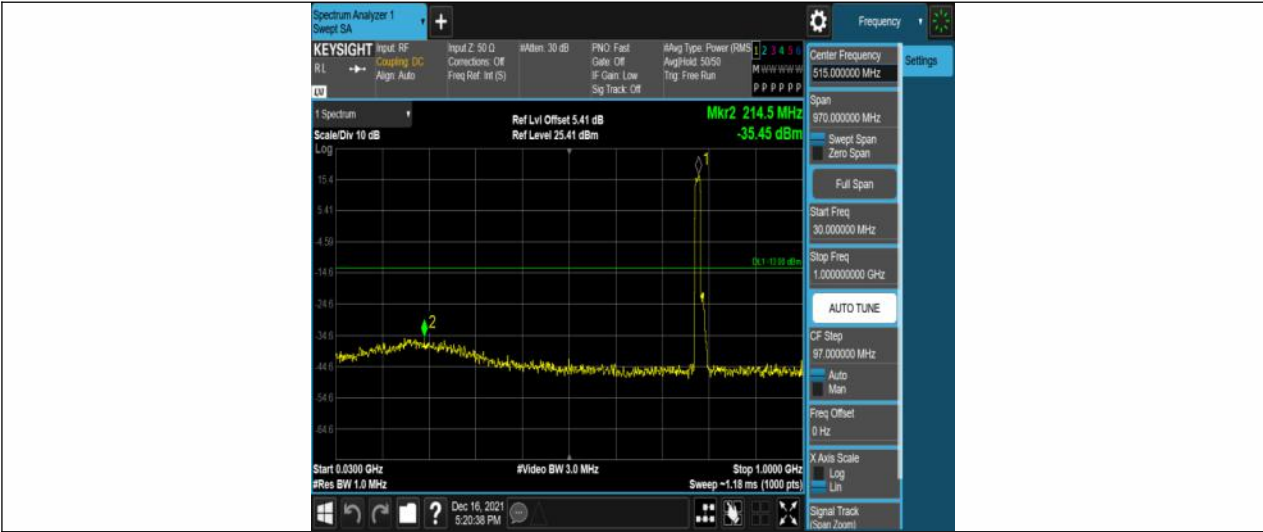

Band 13-5MHz-16QAM-23205-25RB#0-Range1:30~1000MHz