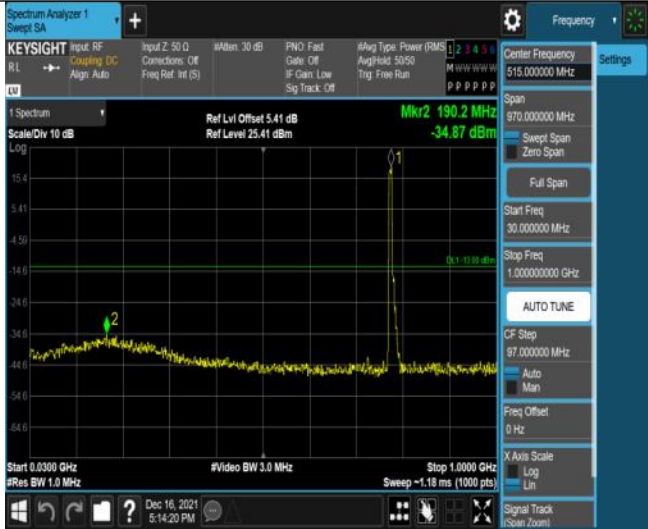

Band13-10MHz-16QAM-23230-50RB#0-Range1:30~1000MHz