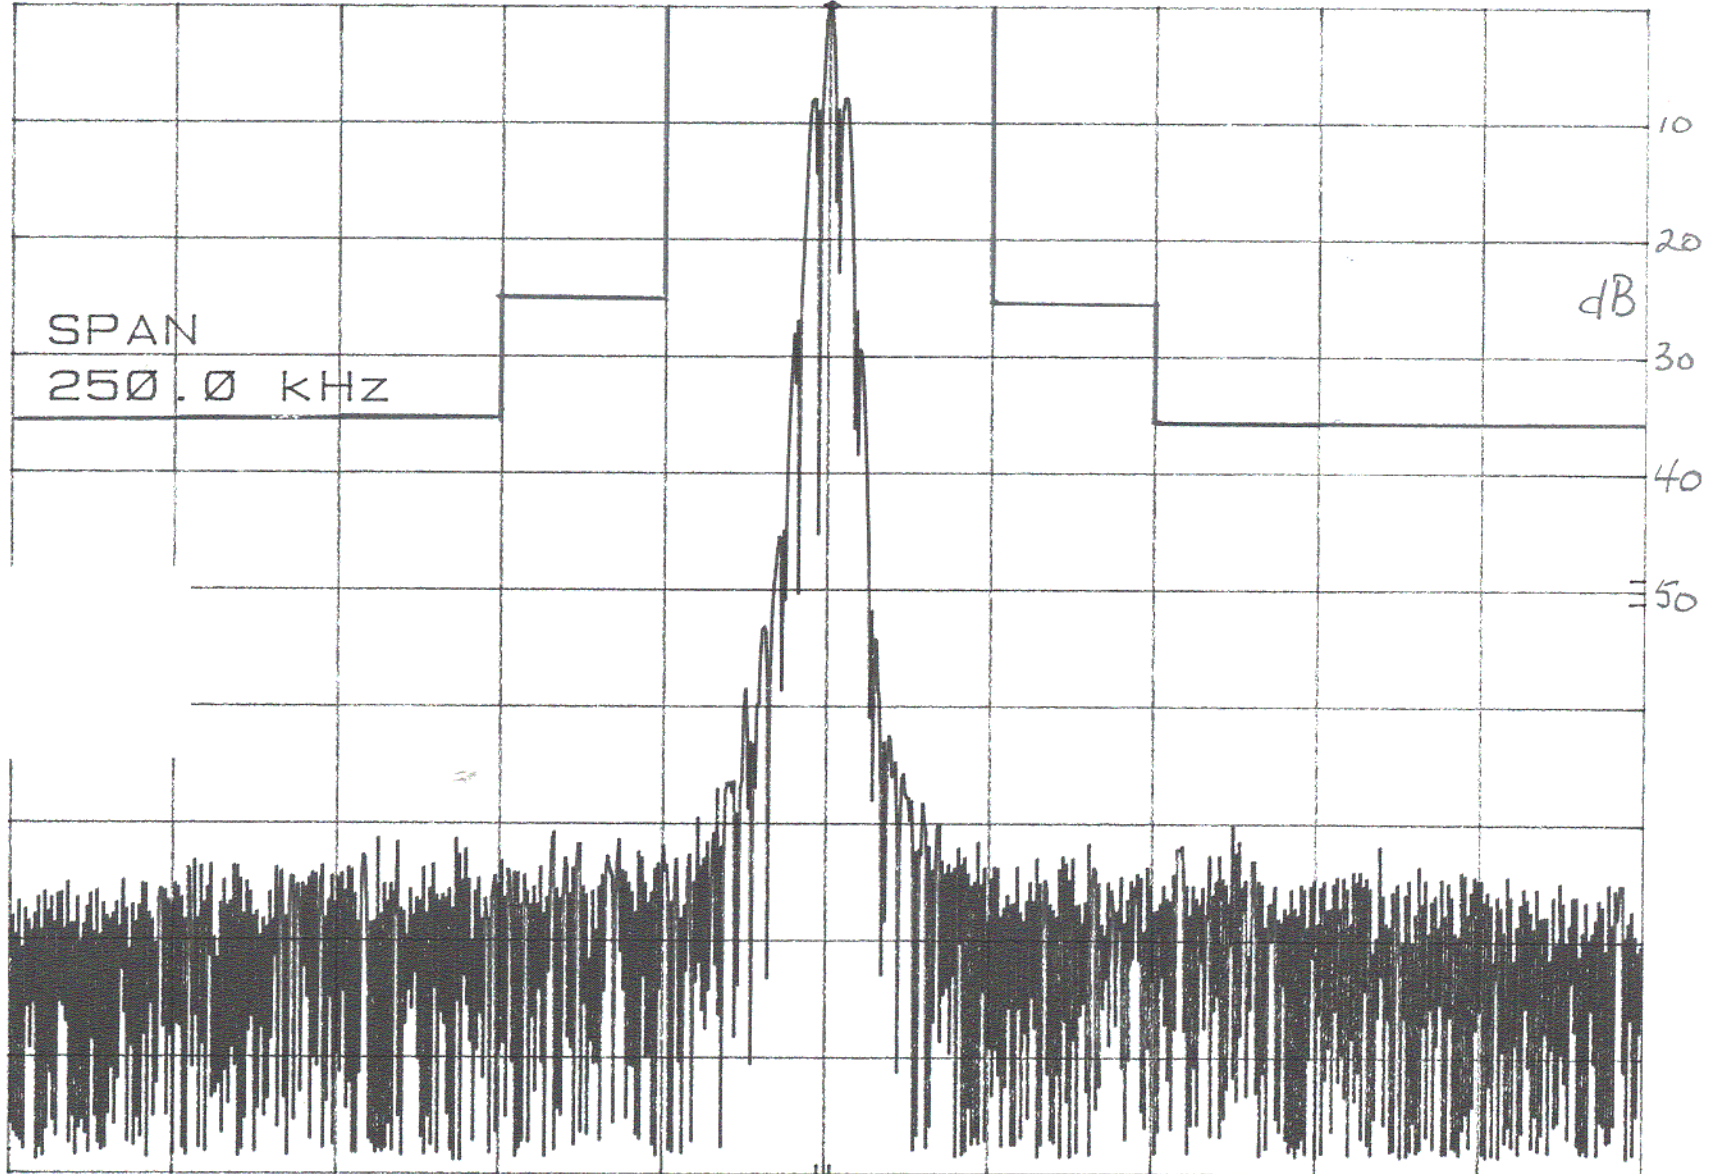

MKR 135.0003 MHz
-39.40 dBm

hp REF -39.7 dBm ATTEN 10 dB +0 dB

10 dB/

OFFSET
-20.0
dB

RES BW
1 kHz

AC SYSTEMS, INC.
FCC ID: I32TA-7450
JOB #: 162U0
EXHIBIT #: 18A

CENTER 135.0003 MHz SPAN 250.0 kHz
RES BW 1 kHz VBW 100 kHz SWP 1.0 sec

MKR 135.0003 MHz
-39.50 dBm

hp REF -39.6 dBm ATTEN 10 dB +0 dB

10 dB/

OFFSET
-20.0
dB

SYSTEMS, INC.
FCC ID: I32TA-7450
JOB #: 162U0
EXHIBIT #: 18B

CENTER 135.0003 MHz SPAN 250.0 KHz
RES BW 1 KHz VBW 100 KHz SWP 1.0 sec