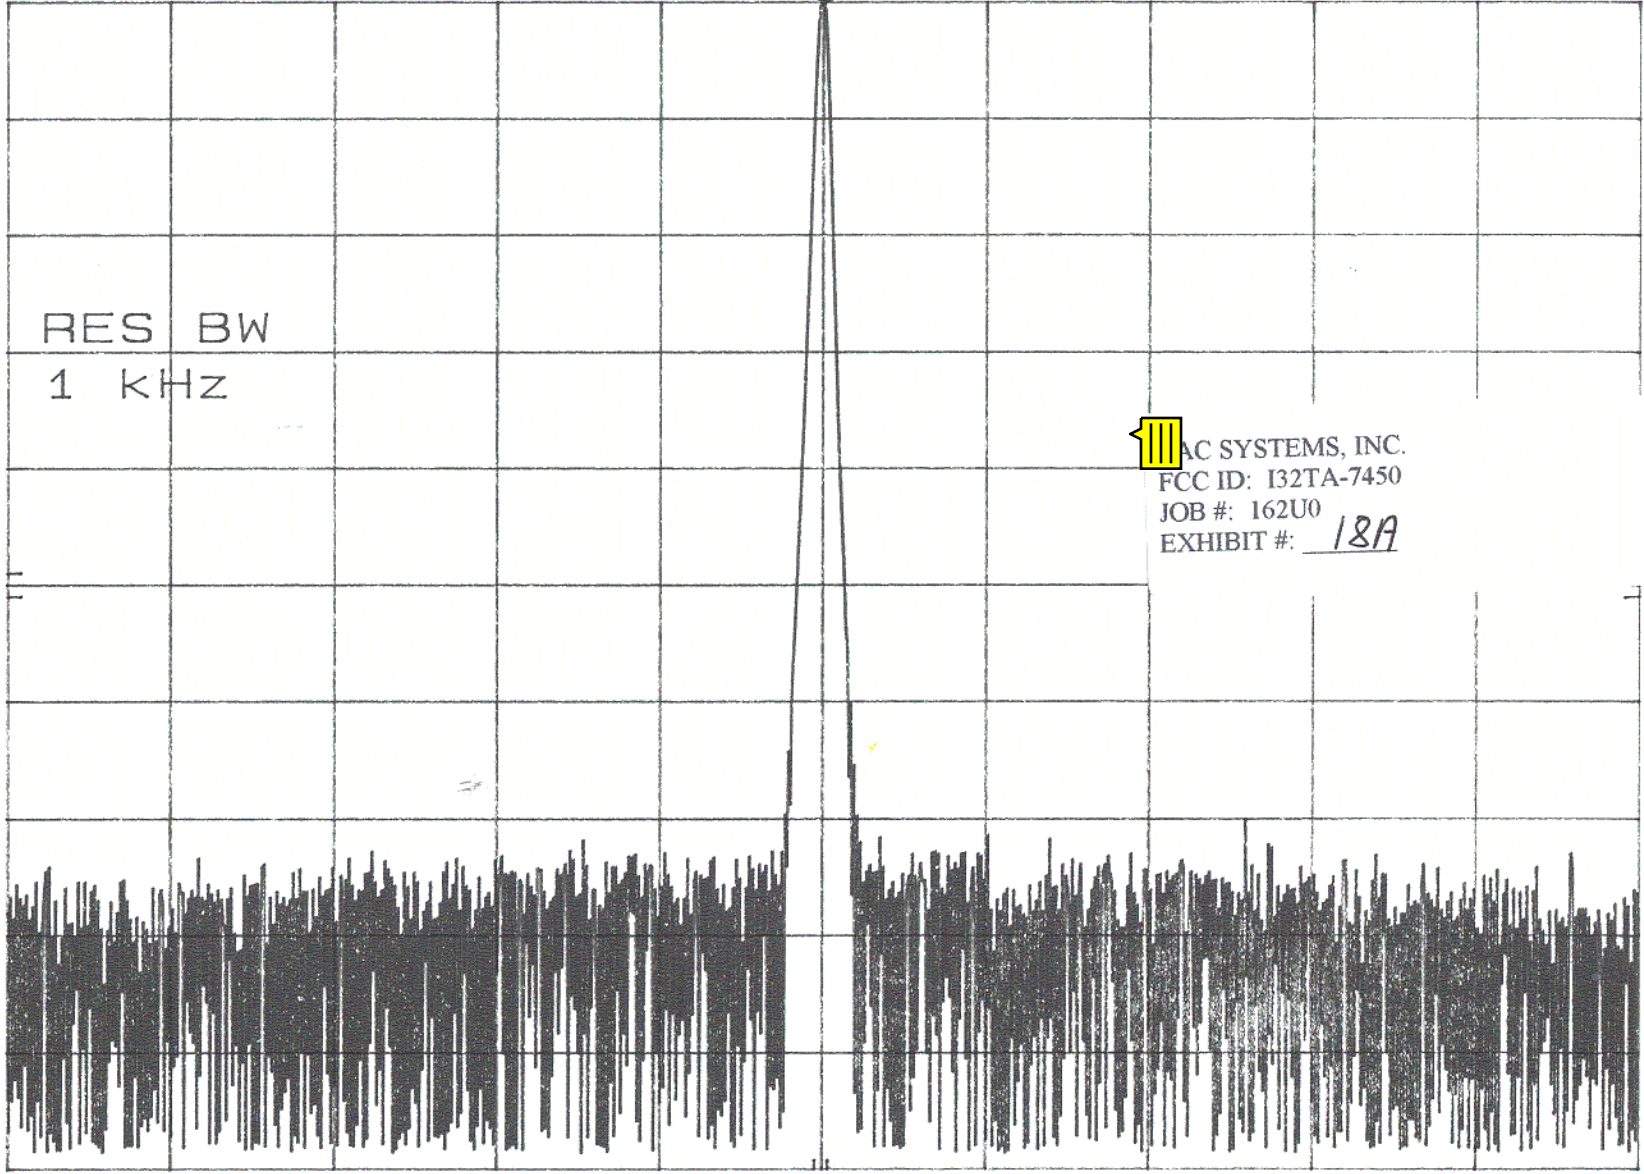

MKR 135.0003 MHz
-39.40 dBm

hp REF -39.7 dBm ATTEN 10 dB +0 dB

10 dB/

OFFSET
-20.0
dB

RES BW
1 kHz

AC SYSTEMS, INC.
FCC ID: I32TA-7450
JOB #: 162U0
EXHIBIT #: 18A

CENTER 135.0003 MHz SPAN 250.0 kHz
RES BW 1 kHz VBW 100 kHz SWP 1.0 sec

MKR 135.0003 MHz
-39.50 dBm

hp REF -39.6 dBm ATTEN 10 dB +0 dB

10 dB/

OFFSET
-20.0
dB

SYSTEMS, INC.
FCC ID: I32TA-7450
JOB #: 162U0
EXHIBIT #: 18B

CENTER 135.0003 MHz SPAN 250.0 KHz
RES BW 1 KHz VBW 100 KHz SWP 1.0 sec