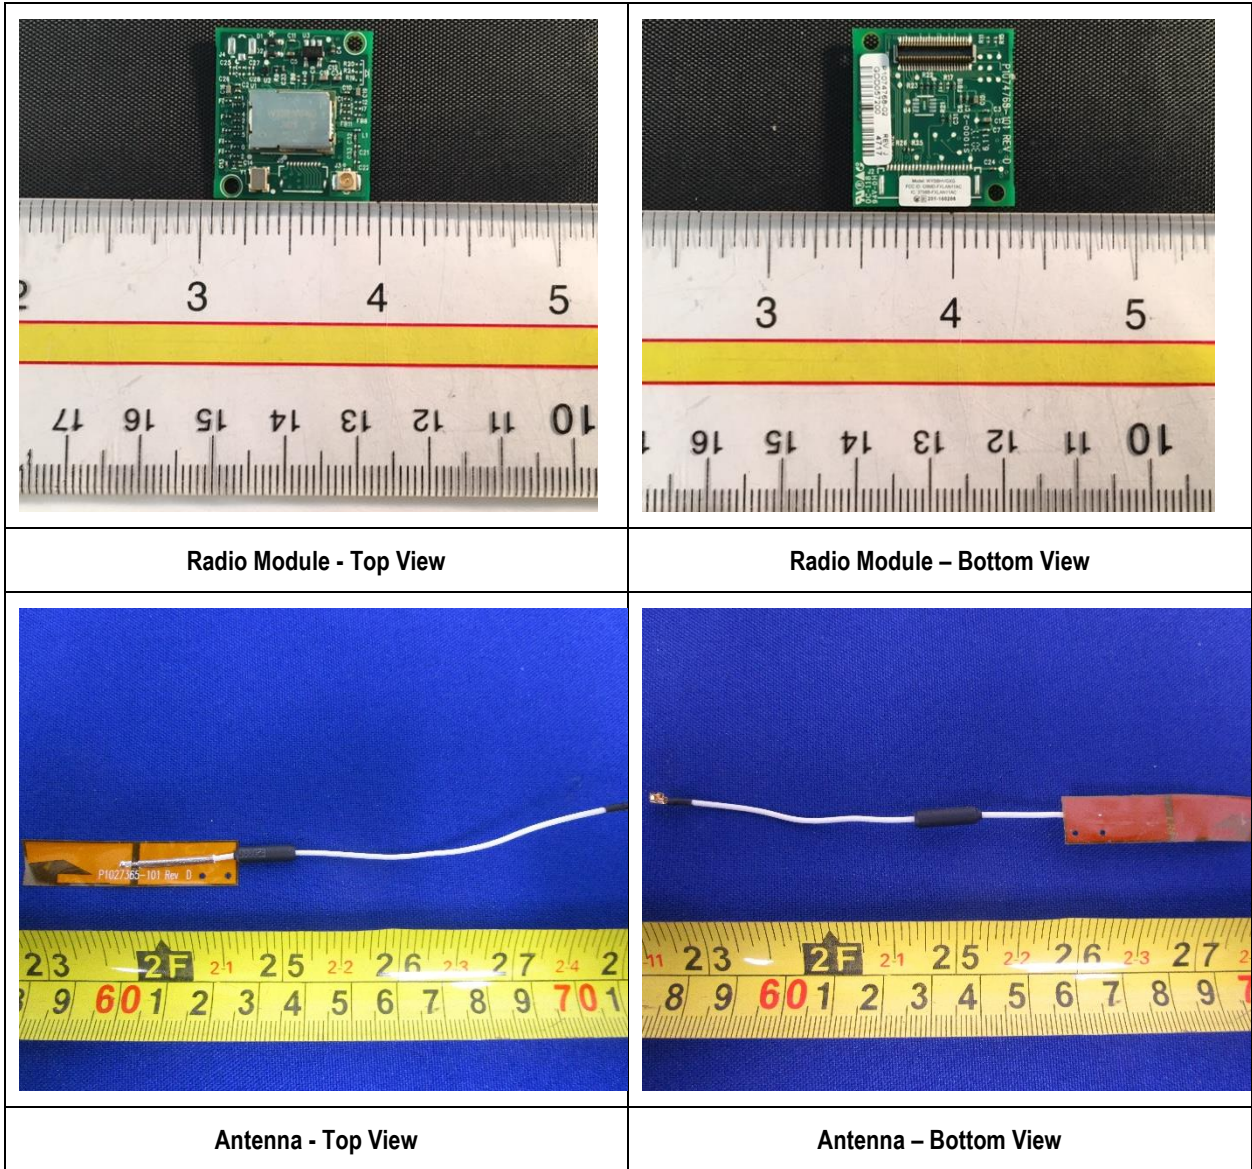

# 1.1 EUT Photos - Internal

## Module:

Host:

Cover Off View 1

Cover Off View 2

PCBA 1 Top View

PCBA 1 Bottom View

PCBA 2 Top View

PCBA 2 Bottom View