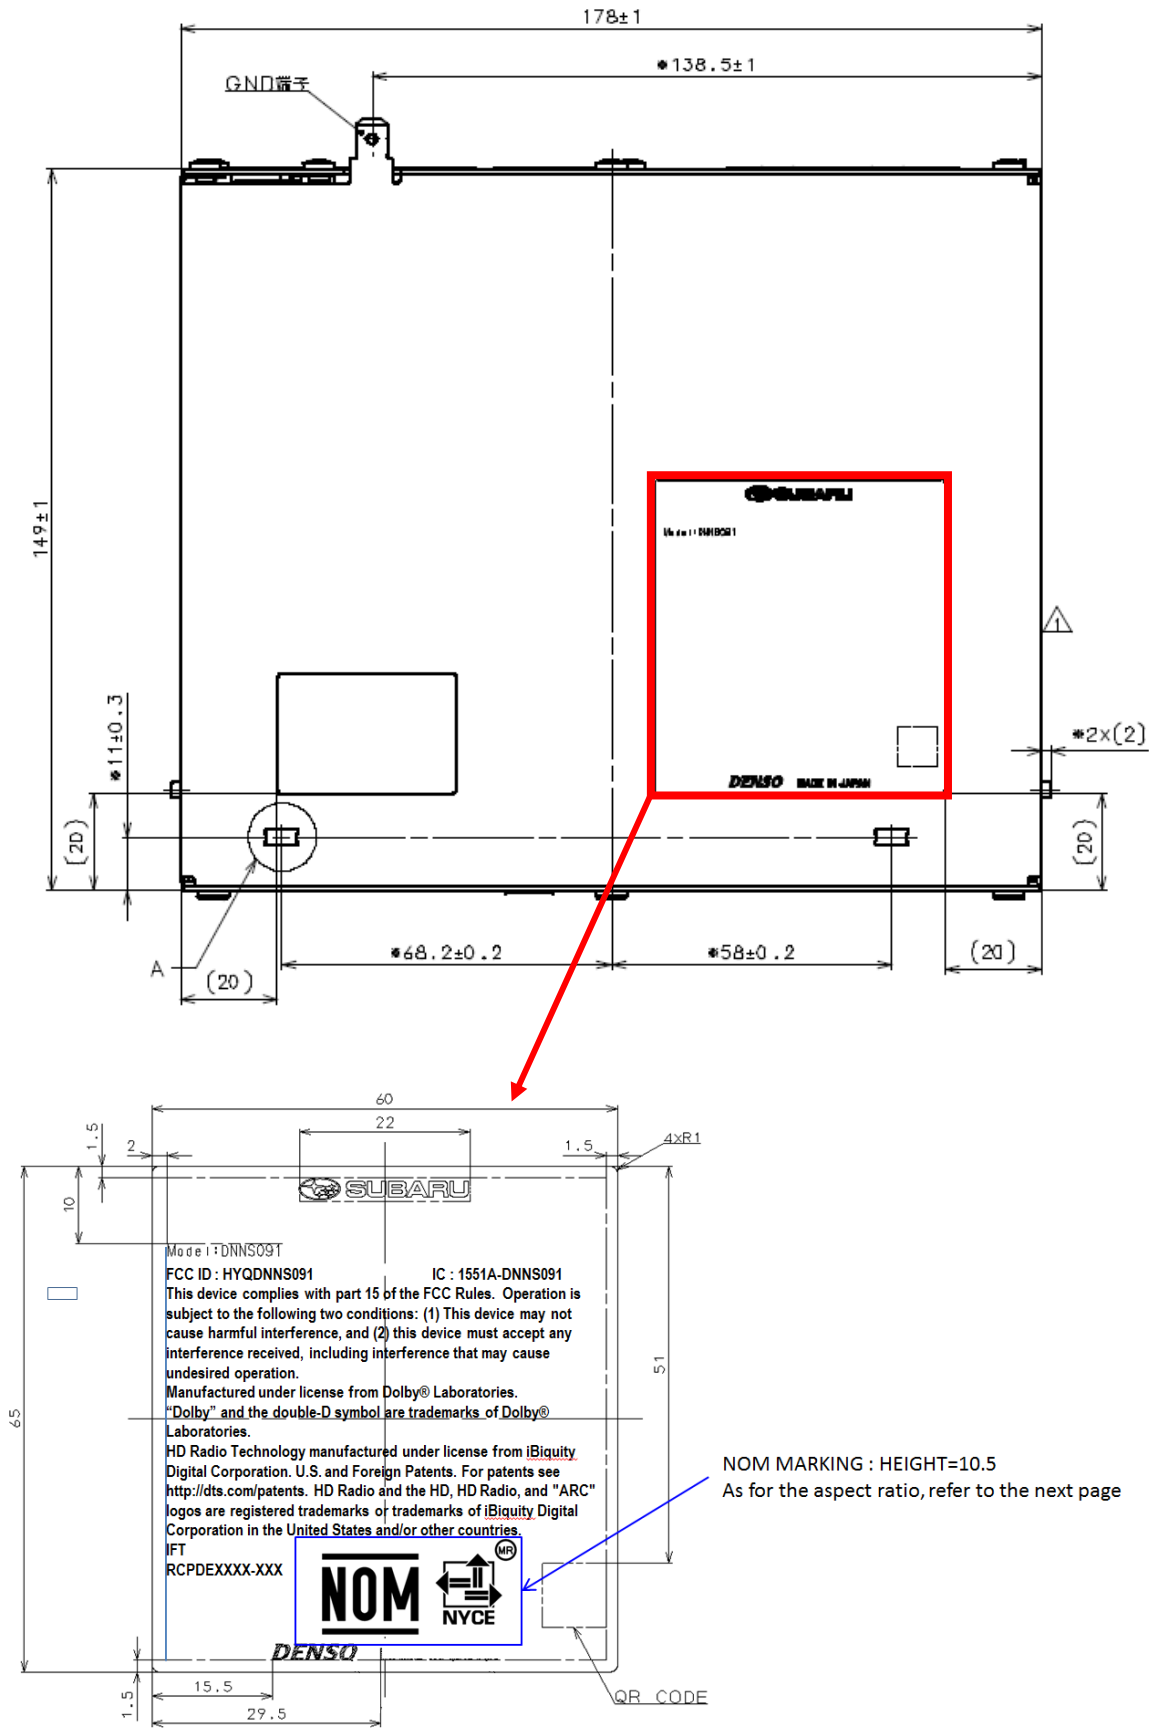

Product: Cockpit Control Unit

Model: DNNS091

Marking location and layout:

NOM MARKING : HEIGHT=10.5
As for the aspect ratio, refer to the next page

Note:
Compliance statement of marking will not be changed.
Marking layout, size and other indications maybe changed and added.