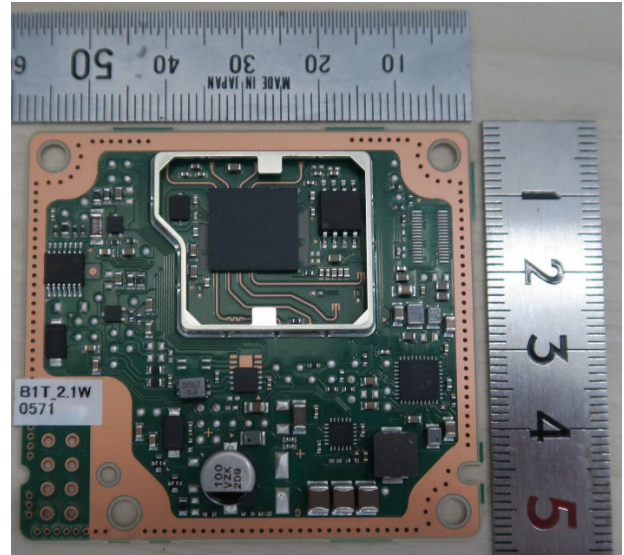

**DENSO CORPORATION**  
**Millimeter Wave Radar Sensor**  
**MODEL: DNMWR016**

Internal Photos

RF Board

Component side (With Shield)

Component side (Without Shield)

Antenna side