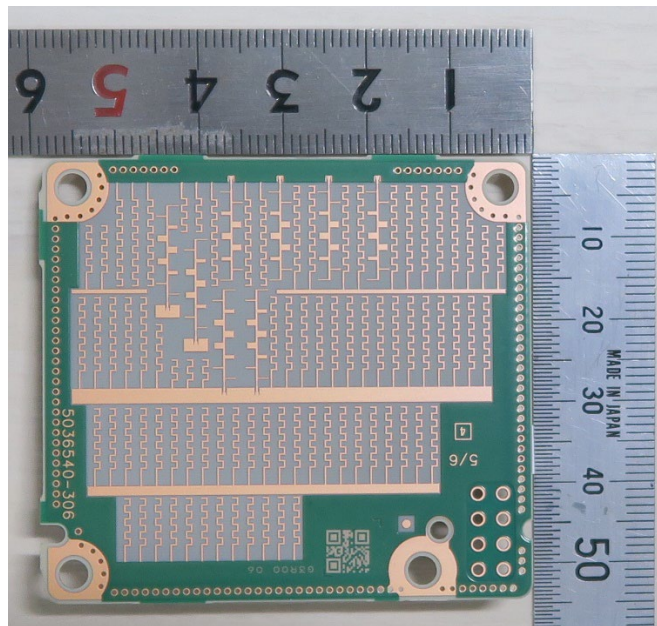

**DENSO CORPORATION**  
**Millimeter Wave Radar Sensor**  
**MODEL: DNMWR016**

Internal Photos

RF Board

Component side (With Shield)

Component side (Without Shield)

Antenna side