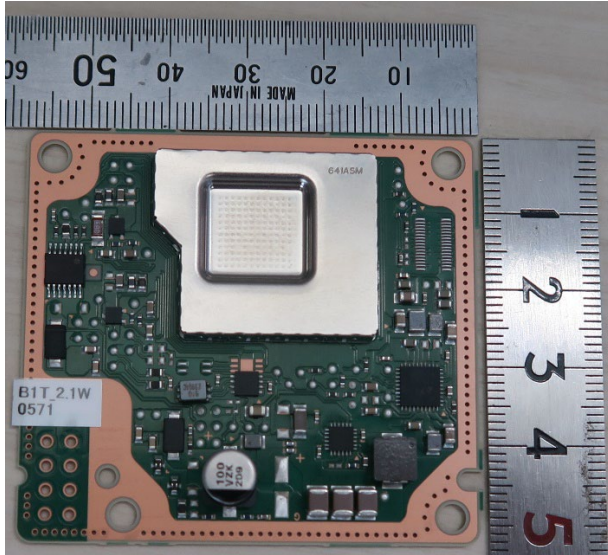

**DENSO CORPORATION**  
**Millimeter Wave Radar Sensor**  
**MODEL: DNMWR016**

Internal Photos

RF Board

Component side (With Shield)

Component side (Without Shield)

Antenna side