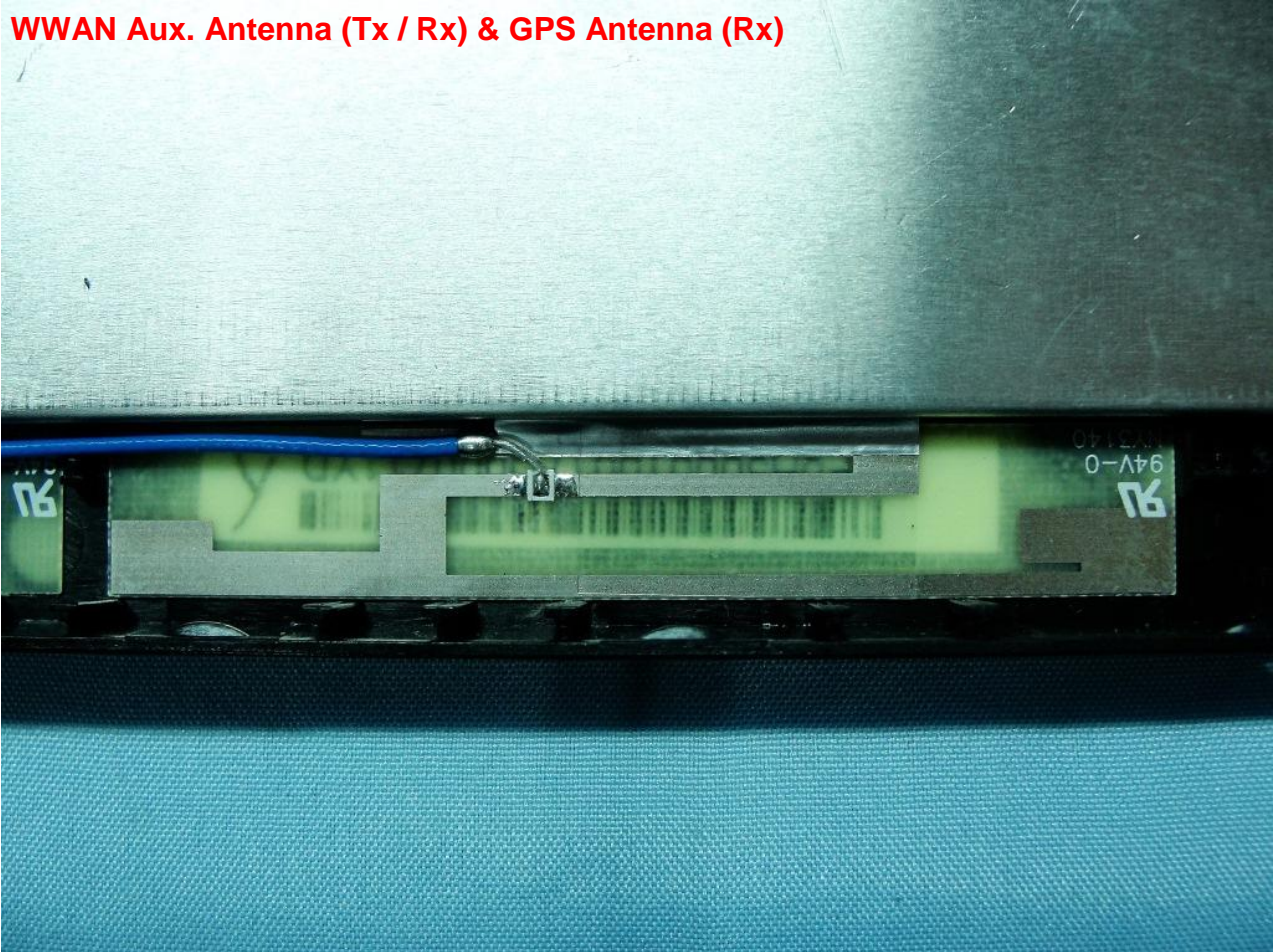

Brand Name: Acer / Model Name: A501

WWAN Aux. Antenna (Tx / Rx) & GPS Antenna (Rx)