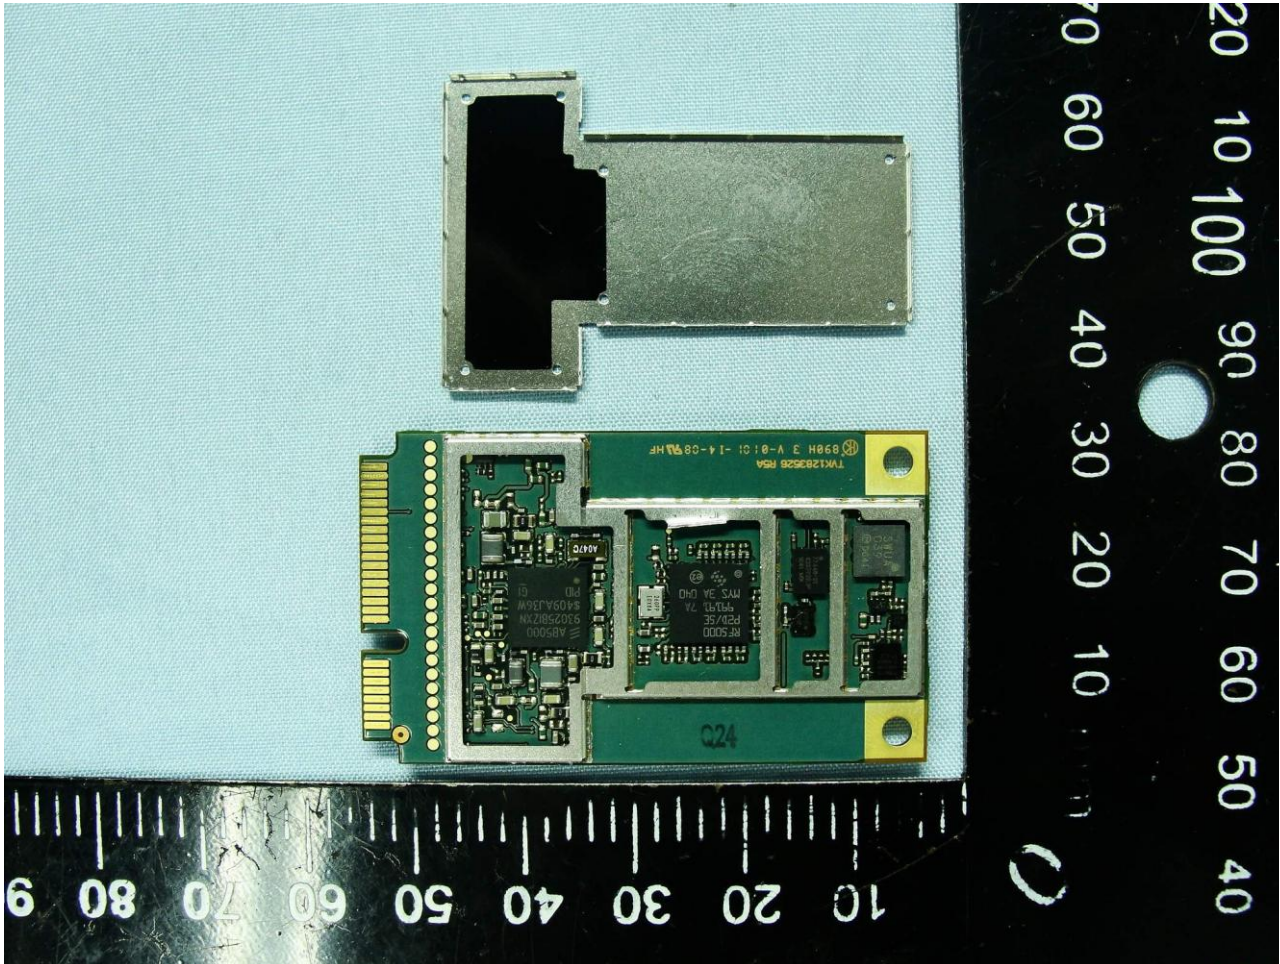

3. Internal Photograph of EUT

Brand Name: Acer / Model Name: A501

Brand Name: Acer / Model Name: A501

Brand Name: Acer / Model Name: A501

WWAN Module

Brand Name: Acer / Model Name: A501

Brand Name: Acer / Model Name: A501

Brand Name: Acer / Model Name: A501

Brand Name: Acer / Model Name: A501

WWAN Main Antenna (Tx / Rx) & GPS Antenna (Rx)

Brand Name: Acer / Model Name: A501

WWAN Aux. Antenna (Tx / Rx) & GPS Antenna (Rx)

Brand Name: Acer / Model Name: A501