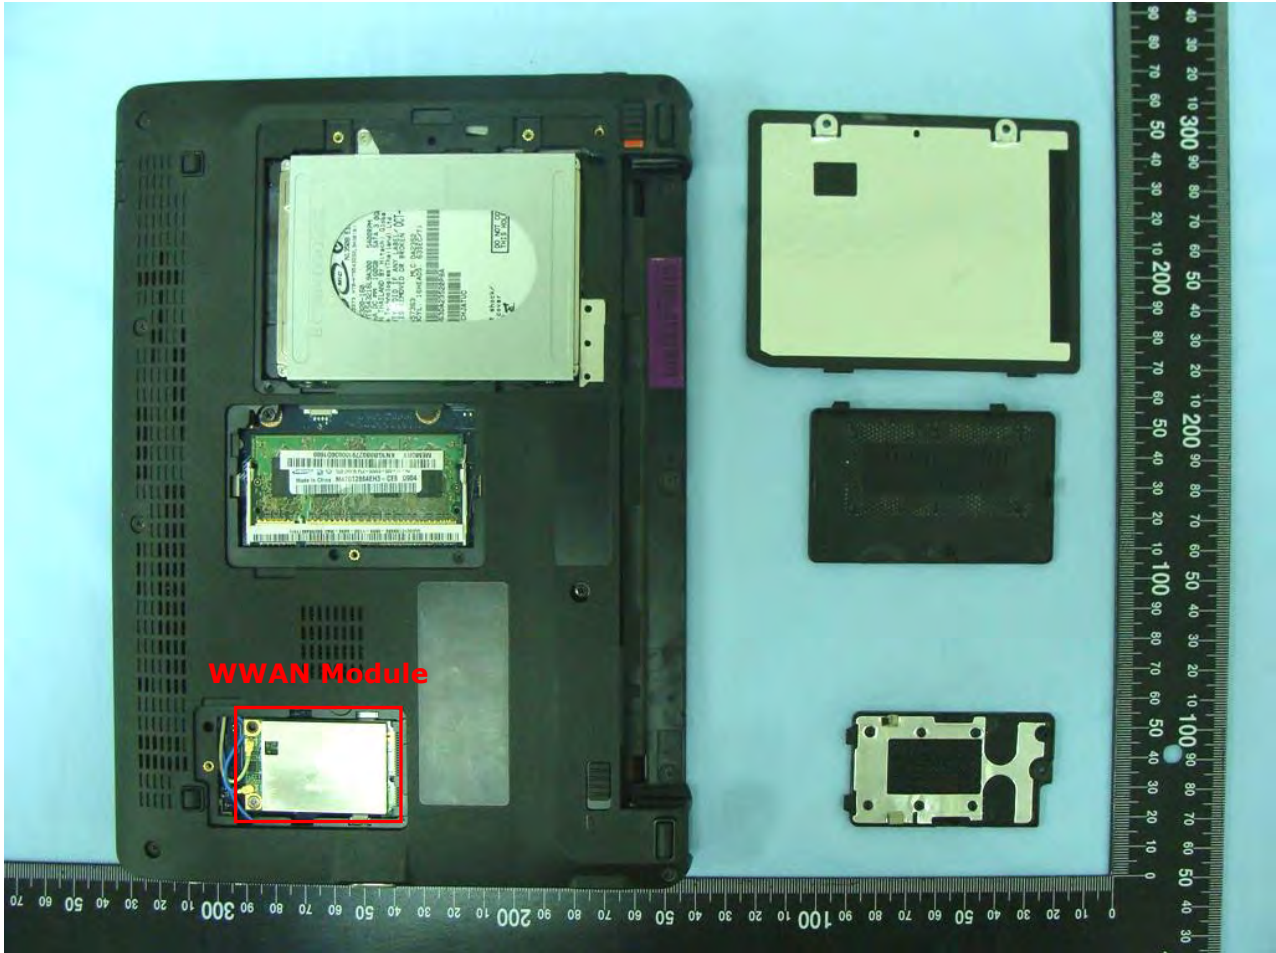

Acer, Gateway, PackardBell / KAV80 / dot s, dot sr is integrated with CDMA2000 antenna

Model Name: Gobi2000