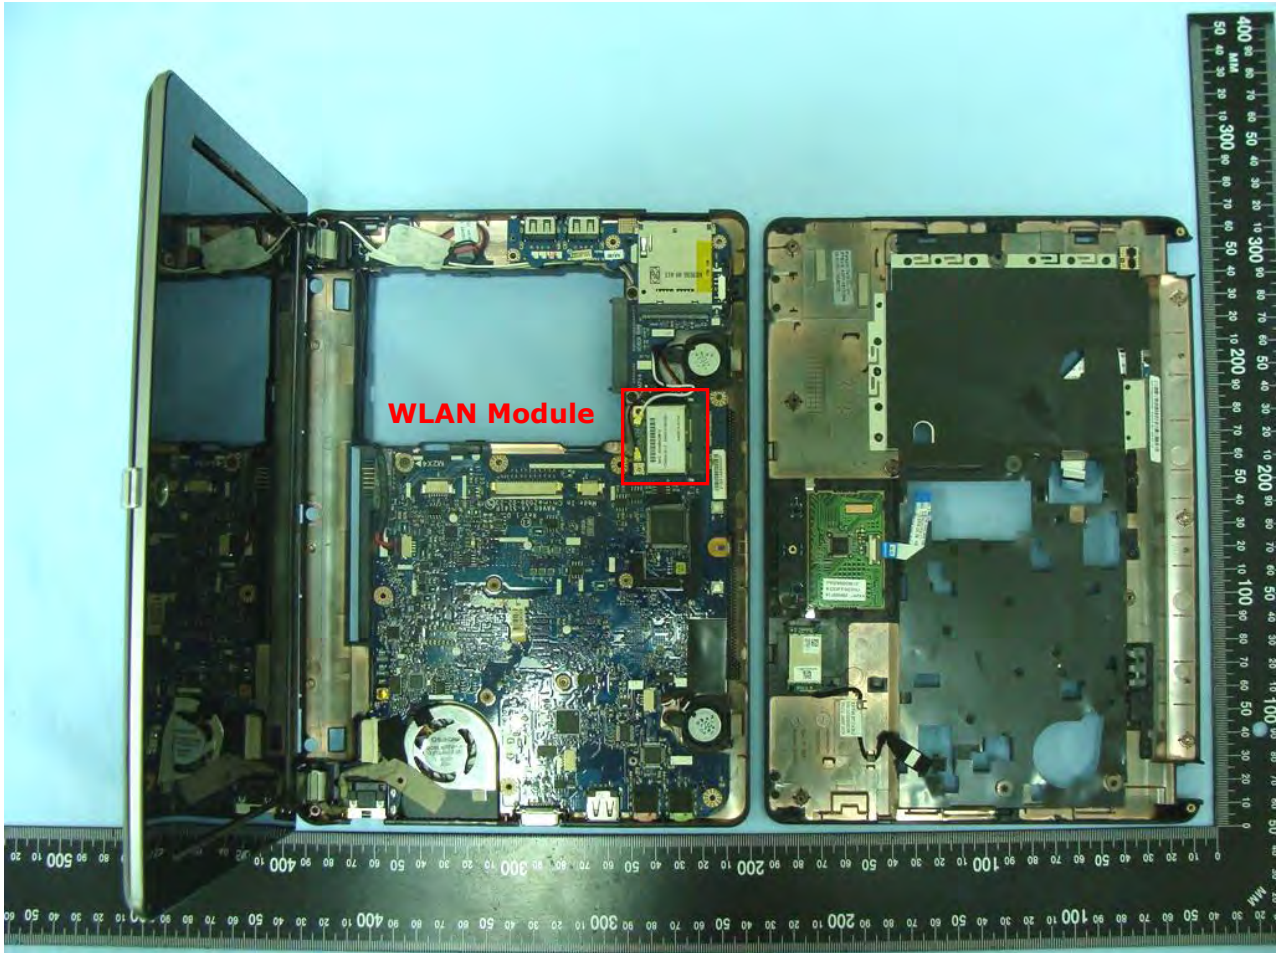

Model Name: Gobi2000