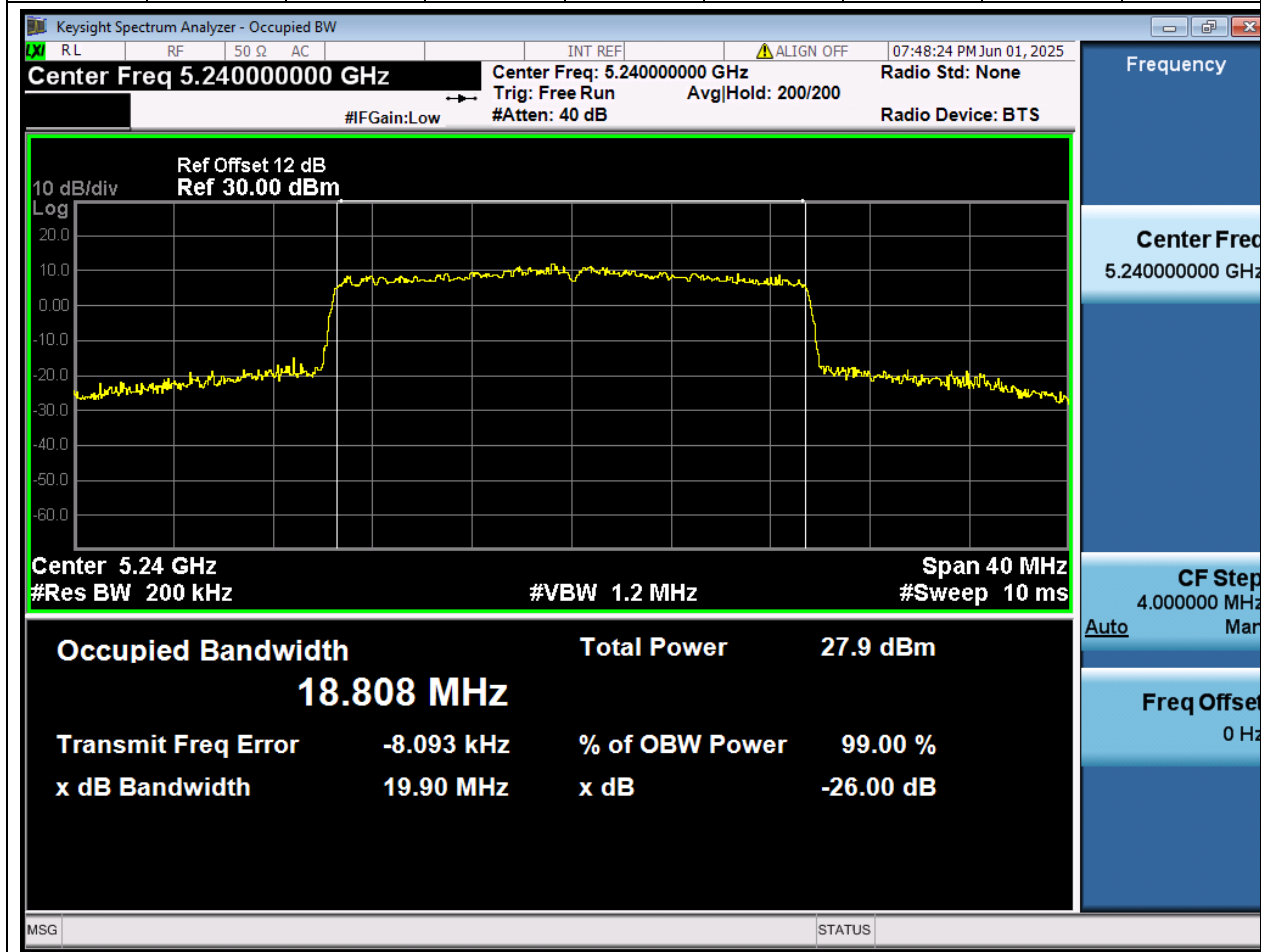

18. 802.11ax_20M_U-NII-1_H

18.1. A.2.2-99% Bandwidth(NTNV)

Center Frequency (MHz)	OBW Power (%)		RBW (MHz)	Detector	Limit (MHz)	OBW (MHz)		Verdict
5240	99		0.2	Peak	0	18.807885		N/A