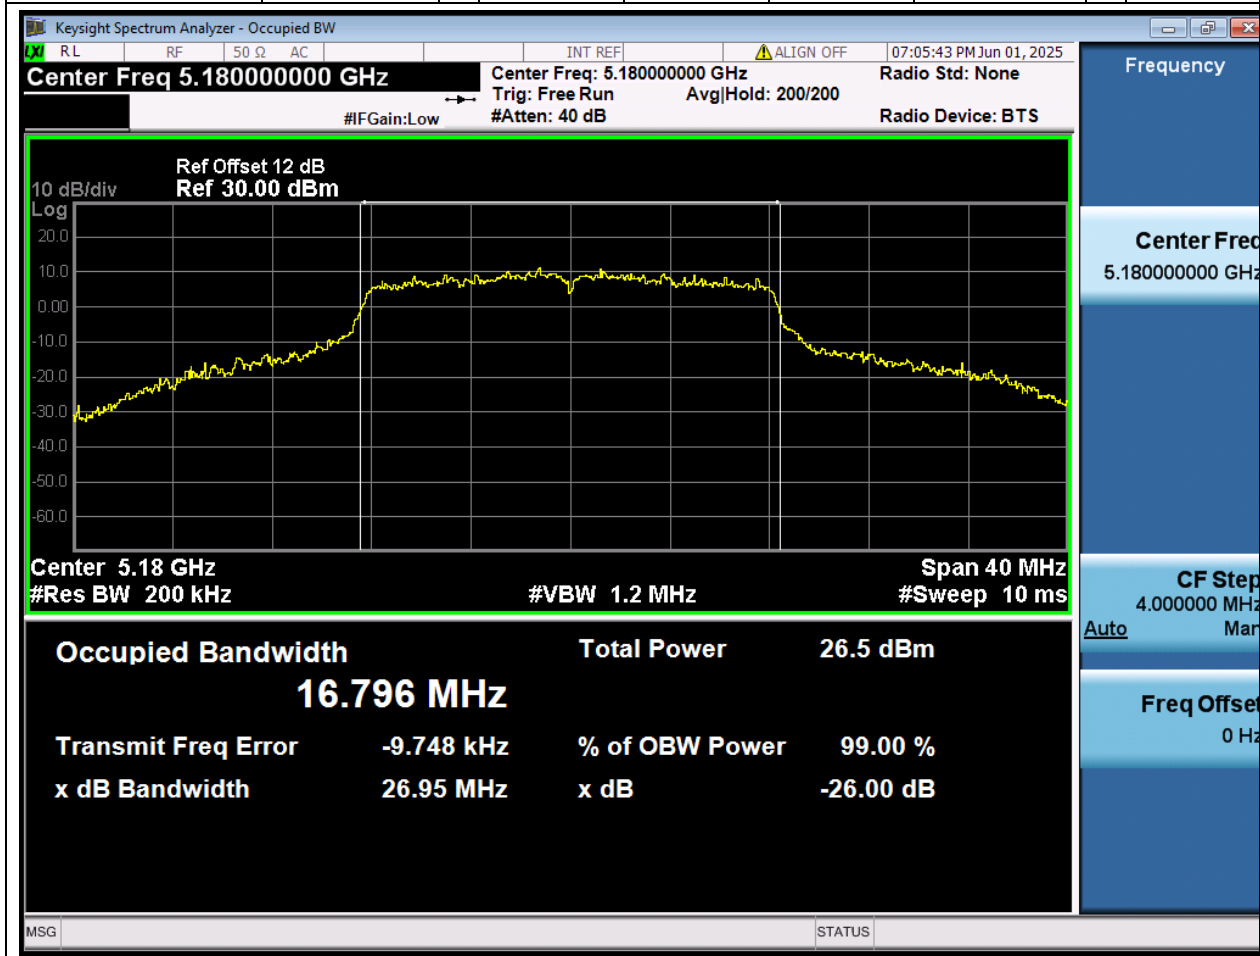

99% Bandwidth

1. 802.11a_20M_U-NII-1_L

1.1. A.2.2-99% Bandwidth(NTNV)

Center Frequency (MHz)	OBW Power (%)	RBW (MHz)	Detector	Limit (MHz)	OBW (MHz)	Verdict
5180	99	0.2	Peak	0	16.795688	N/A

2. 802.11a_20M_U-NII-1_M