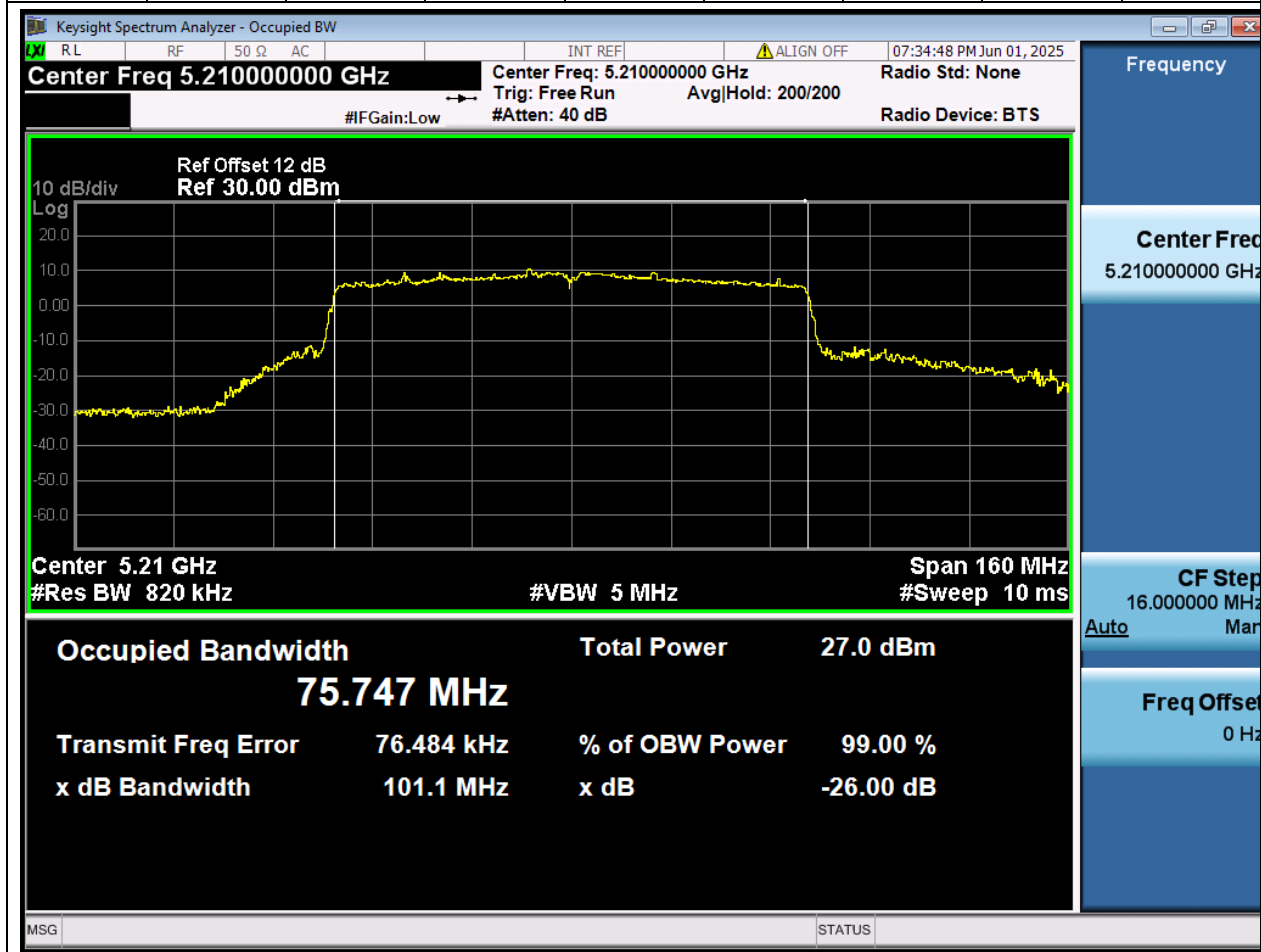

14. 802.11ac_80M_U-NII-1_M

14.1. A.2.2-99% Bandwidth(NTNV)

Center Frequency (MHz)	OBW Power (%)		RBW (MHz)	Detector	Limit (MHz)	OBW (MHz)		Verdict
5210	99		0.82	Peak	0	75.746759		N/A