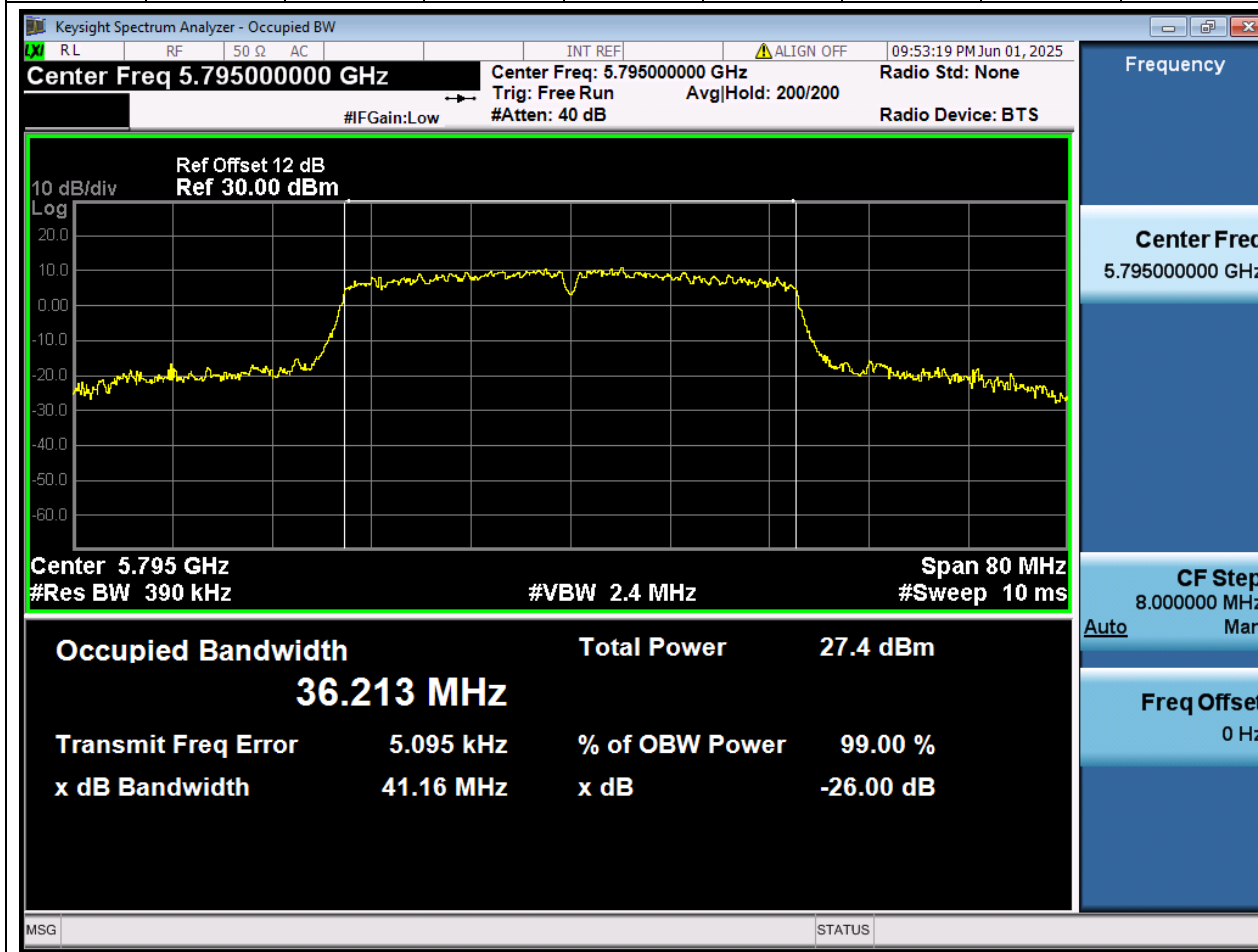

82. 802.11ac_40M_U-NII-3_H

82.1. A.2.2-99% Bandwidth(NTNV)

Center Frequency (MHz)	OBW Power (%)		RBW (MHz)	Detector	Limit (MHz)	OBW (MHz)		Verdict
5795	99		0.39	Peak	0	36.21258 5		N/A