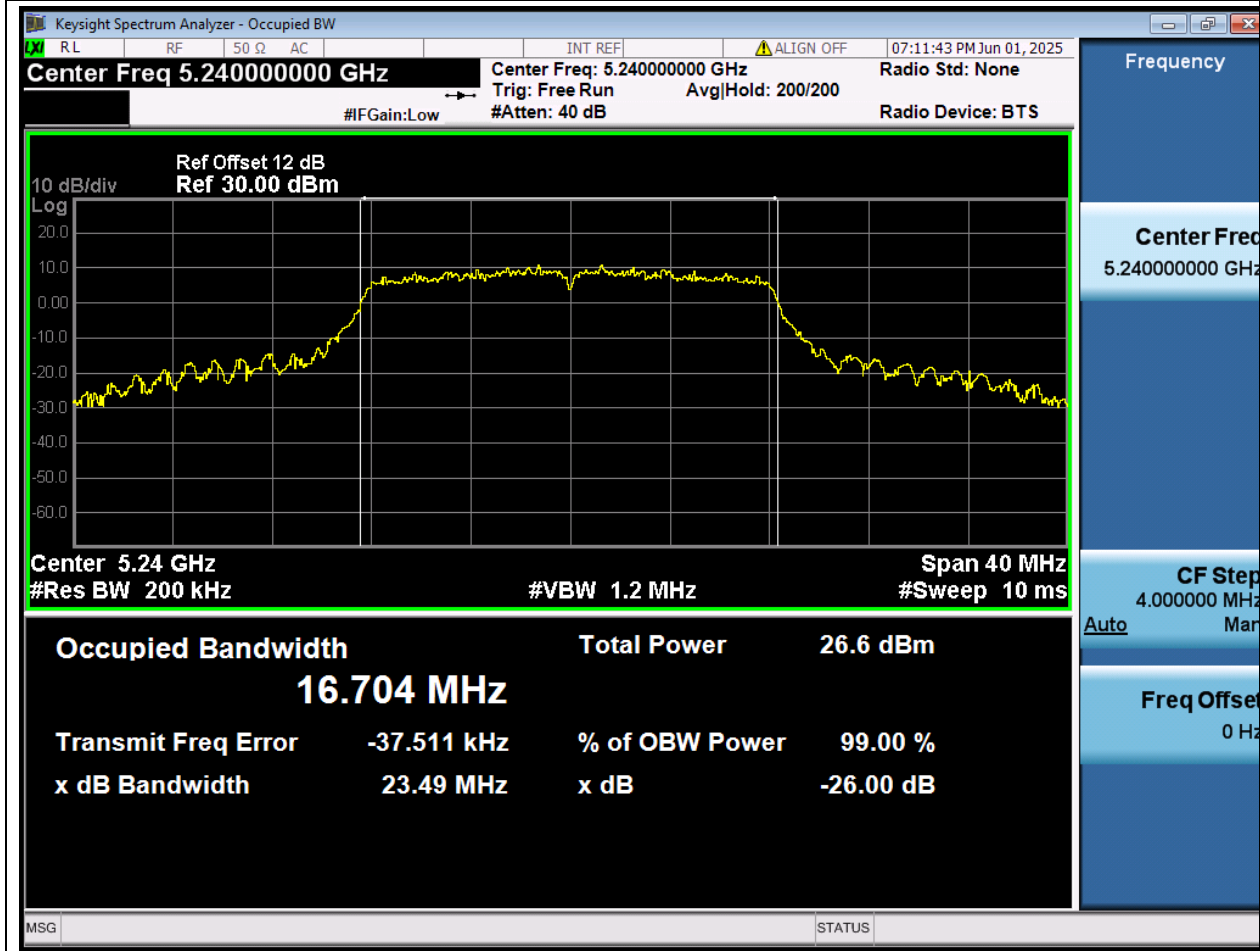

3. 802.11a_20M_U-NII-1_H

3.1. A.2.2-99% Bandwidth(NTNV)

Center Frequency (MHz)	OBW Power (%)	RBW (MHz)	Detector	Limit (MHz)	OBW (MHz)	Verdict
5240	99	0.2	Peak	0	16.704096	N/A