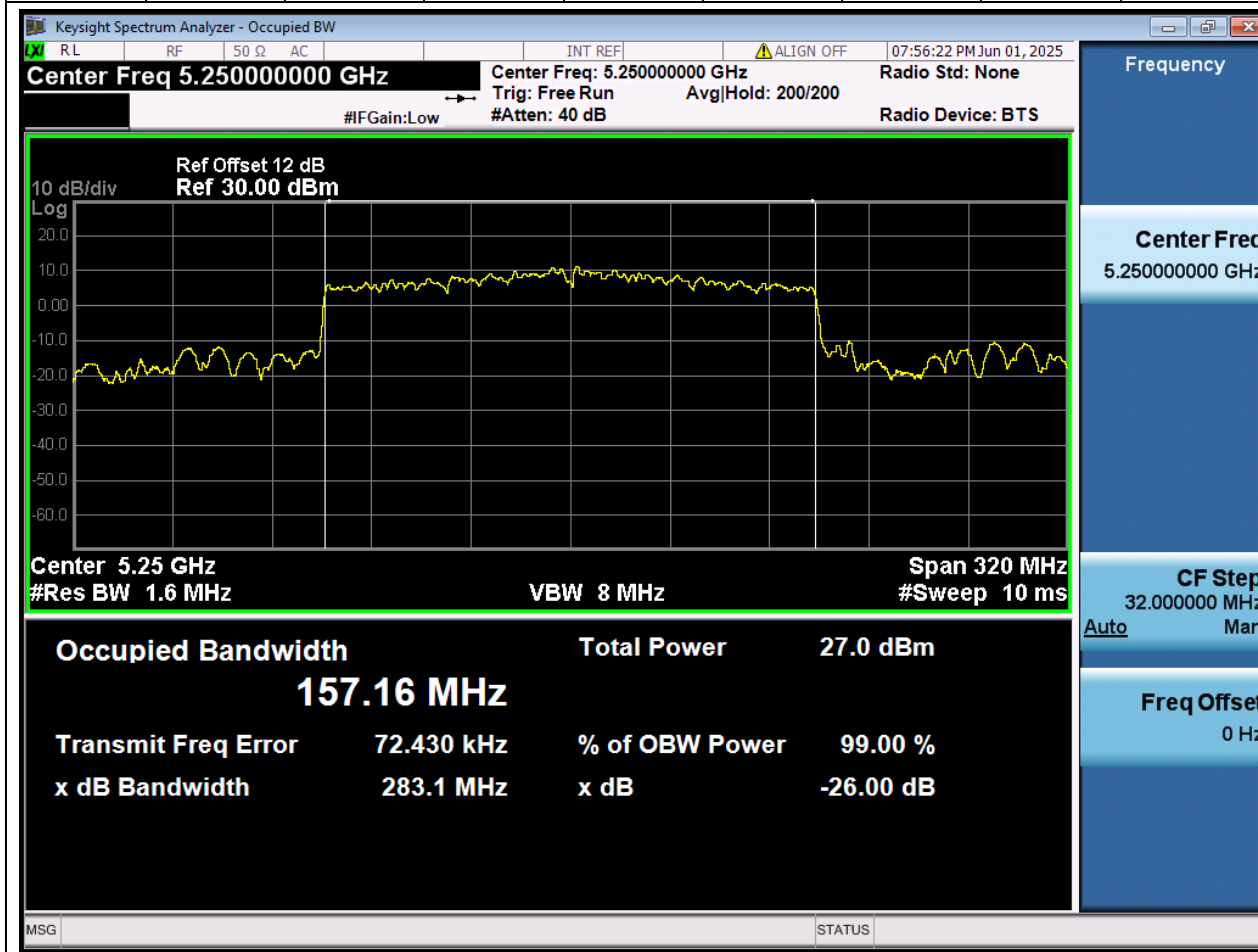

22. 802.11ax_160M_U-NII-2A_M

22.1. A.2.2-99% Bandwidth(NTNV)

Center Frequency (MHz)	OBW Power (%)		RBW (MHz)	Detector	Limit (MHz)	OBW (MHz)		Verdict
5250	99		1.6	Peak	0	157.16419		N/A