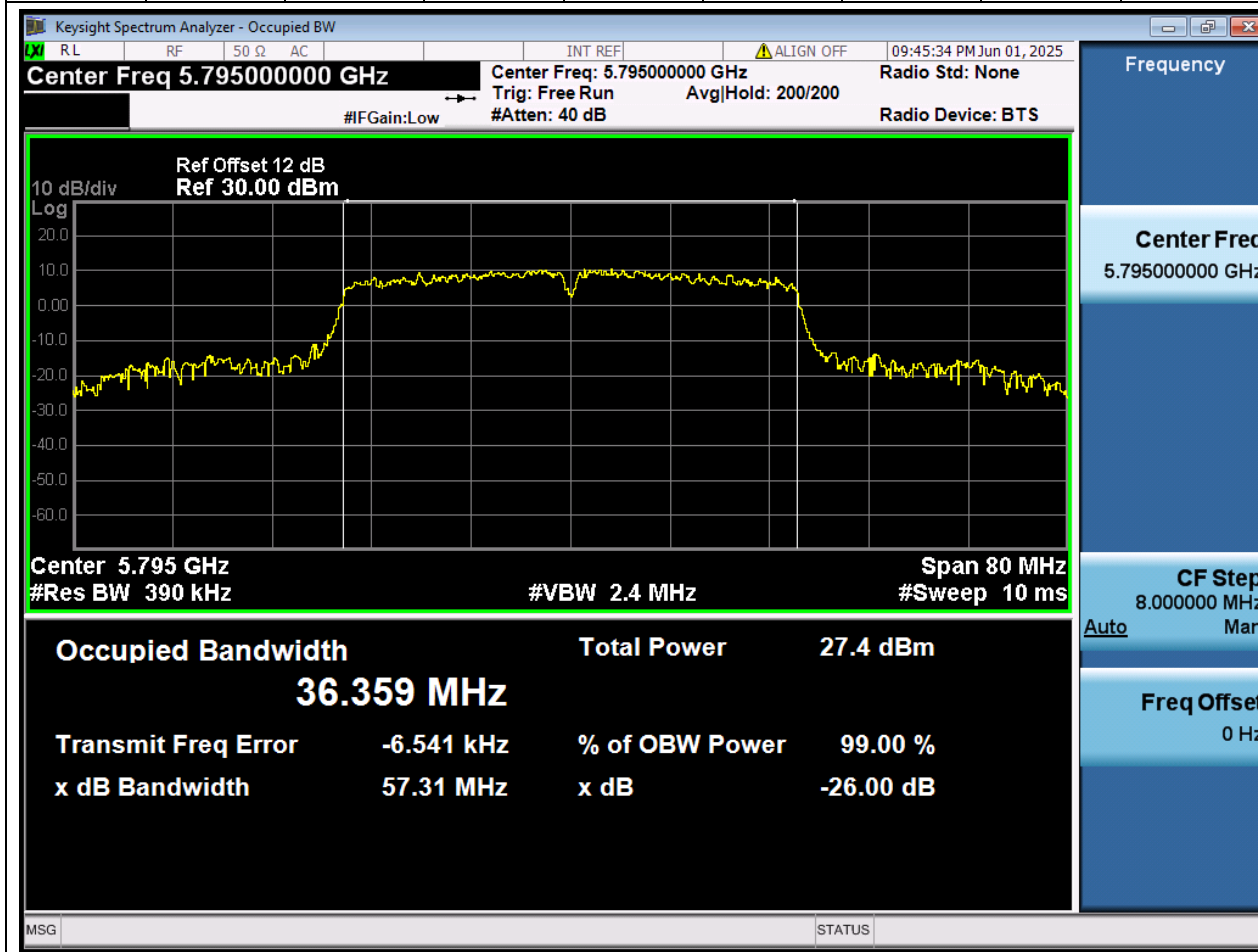

77. 802.11n_40M_U-NII-3_H

77.1. A.2.2-99% Bandwidth(NTNV)

Center Frequency (MHz)	OBW Power (%)		RBW (MHz)	Detector	Limit (MHz)	OBW (MHz)		Verdict
5795	99		0.39	Peak	0	36.358525		N/A