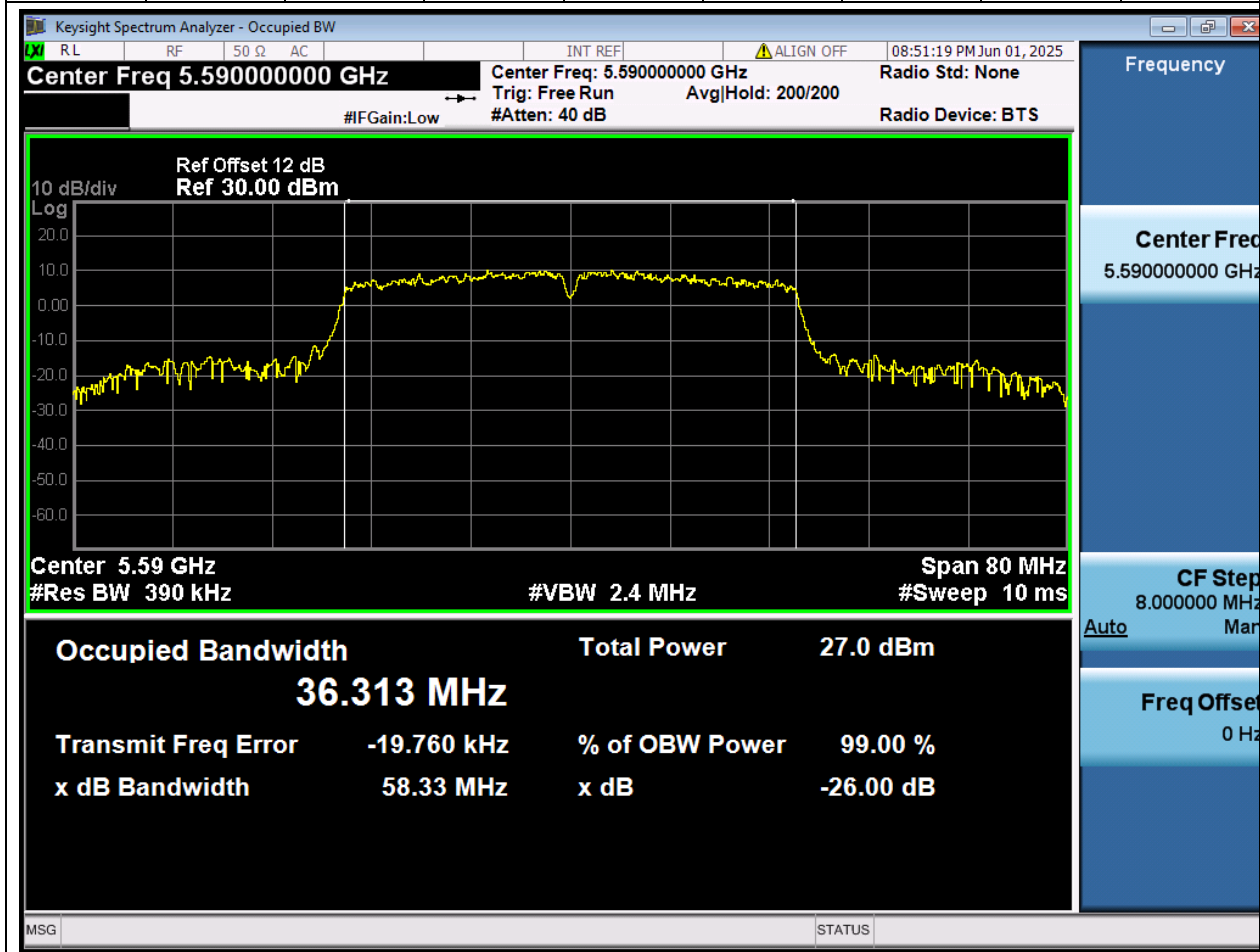

50. 802.11n_40M_U-NII-2C_M

50.1. A.2.2-99% Bandwidth(NTNV)

Center Frequency (MHz)	OBW Power (%)		RBW (MHz)	Detector	Limit (MHz)	OBW (MHz)		Verdict
5590	99		0.39	Peak	0	36.31263 2		N/A