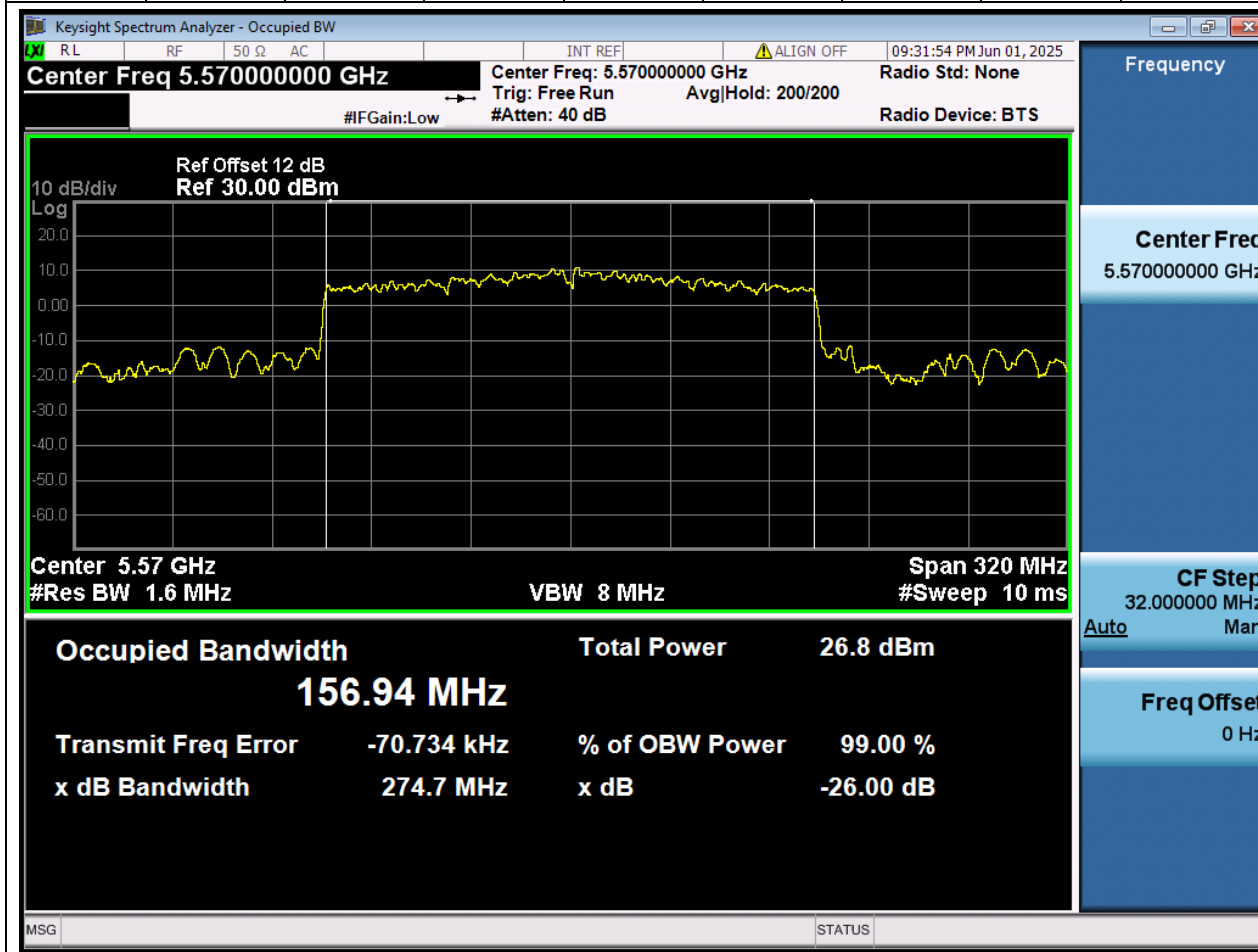

69. 802.11ax_160M_U-NII-2C_M

69.1. A.2.2-99% Bandwidth(NTNV)

Center Frequency (MHz)	OBW Power (%)		RBW (MHz)	Detector	Limit (MHz)	OBW (MHz)		Verdict
5570	99		1.6	Peak	0	156.9400 95		N/A