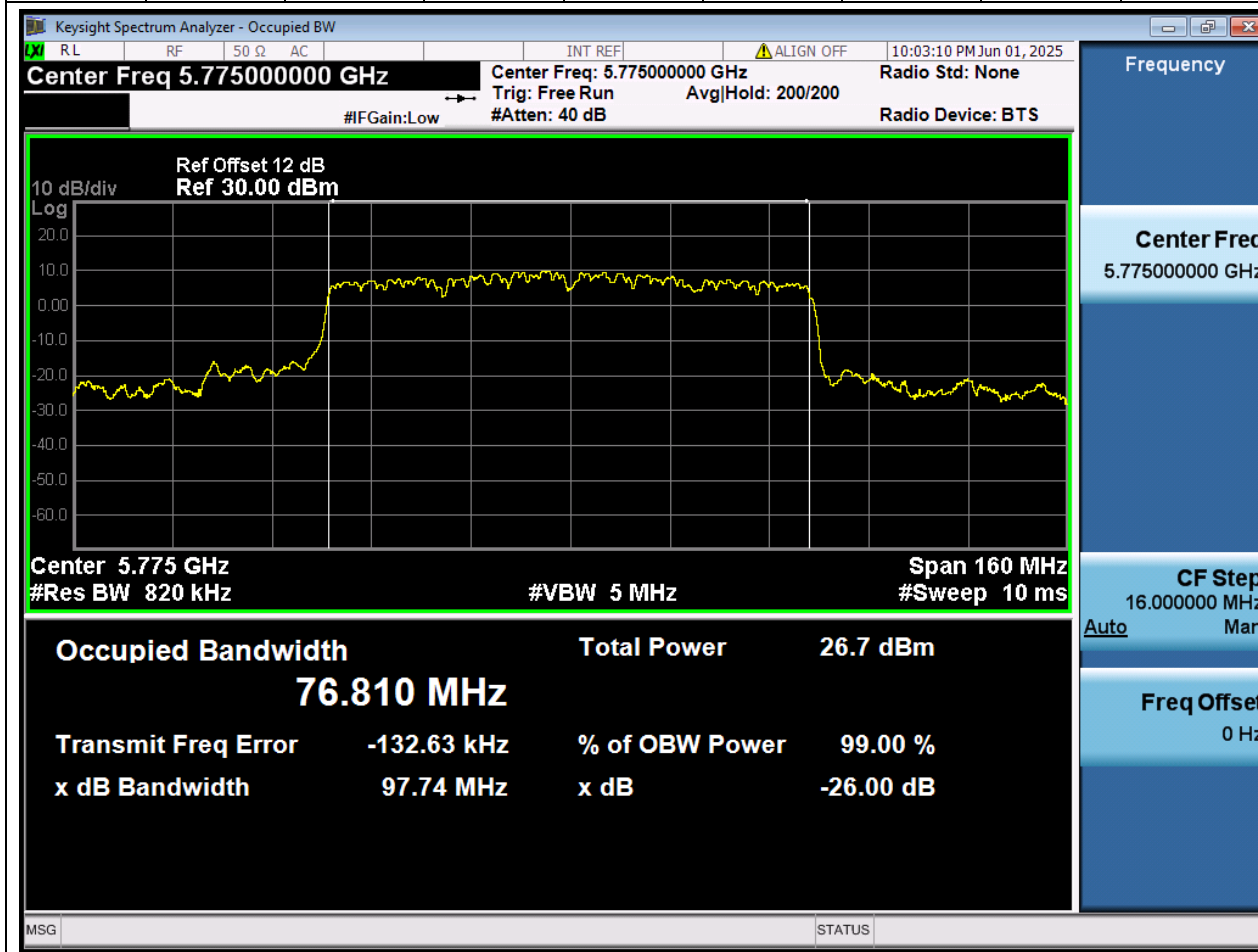

89. 802.11ax_80M_U-NII-3_M

89.1. A.2.2-99% Bandwidth(NTNV)

Center Frequency (MHz)	OBW Power (%)		RBW (MHz)	Detector	Limit (MHz)	OBW (MHz)		Verdict
5775	99		0.82	Peak	0	76.810368		N/A