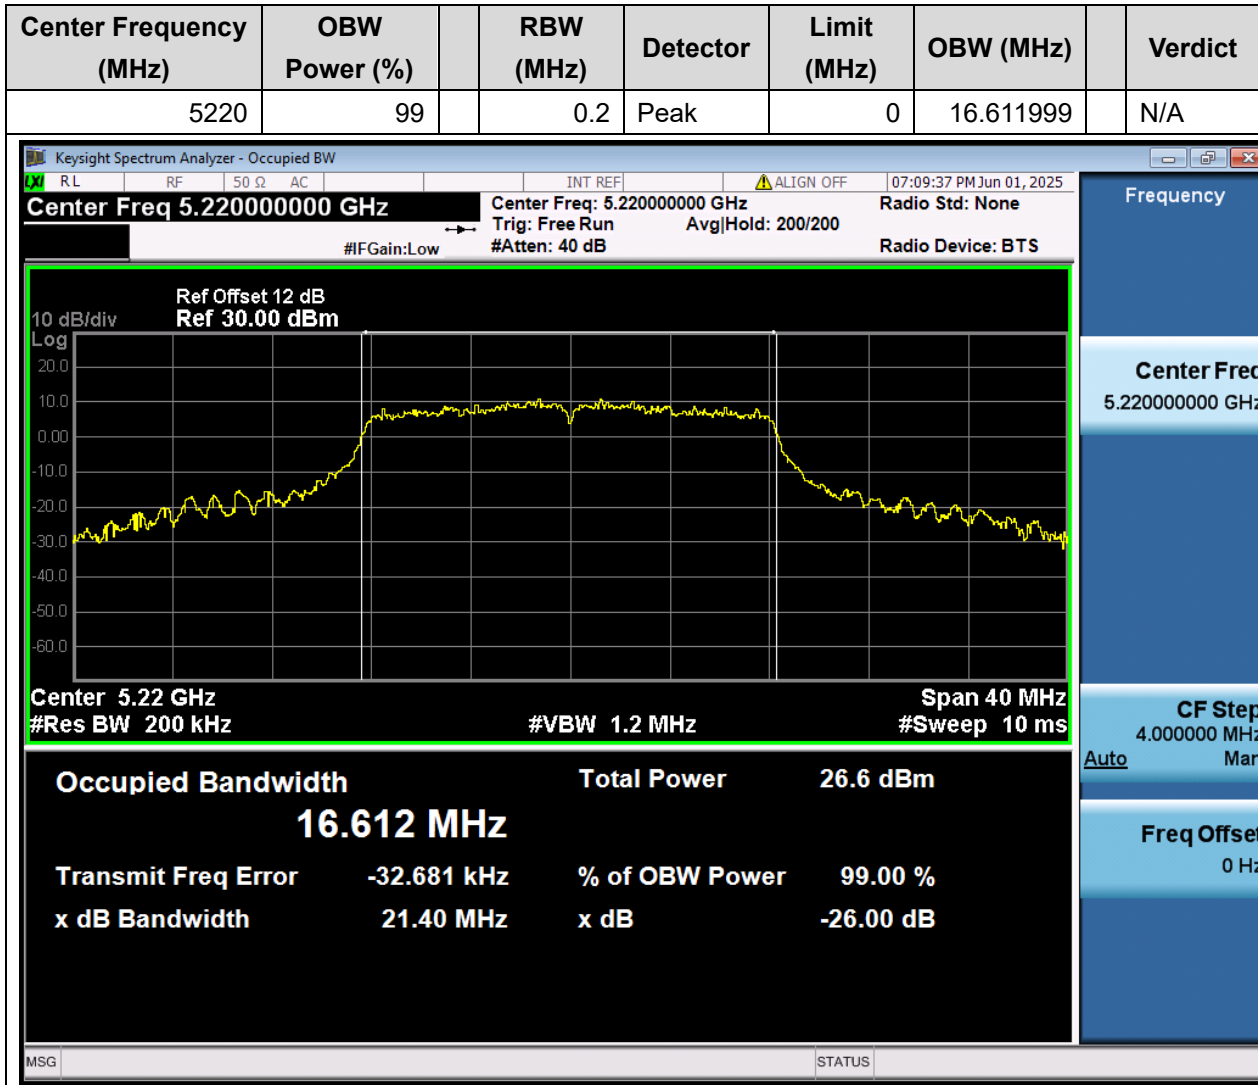

2. 802.11a_20M_U-NII-1_M

2.1. A.2.2-99% Bandwidth(NTNV)