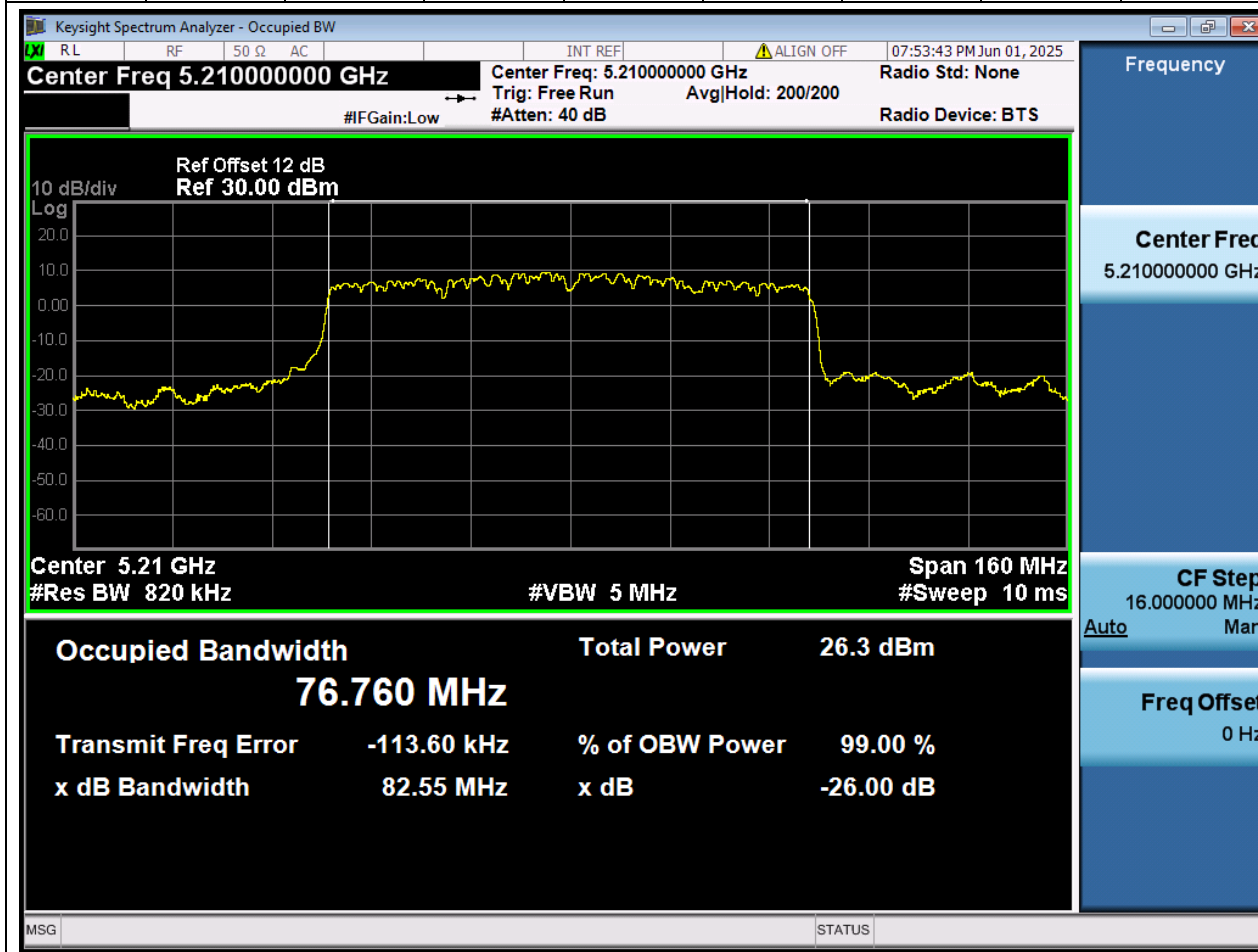

21. 802.11ax_80M_U-NII-1_M

21.1. A.2.2-99% Bandwidth(NTNV)

Center Frequency (MHz)	OBW Power (%)		RBW (MHz)	Detector	Limit (MHz)	OBW (MHz)		Verdict
5210	99		0.82	Peak	0	76.76044 1		N/A