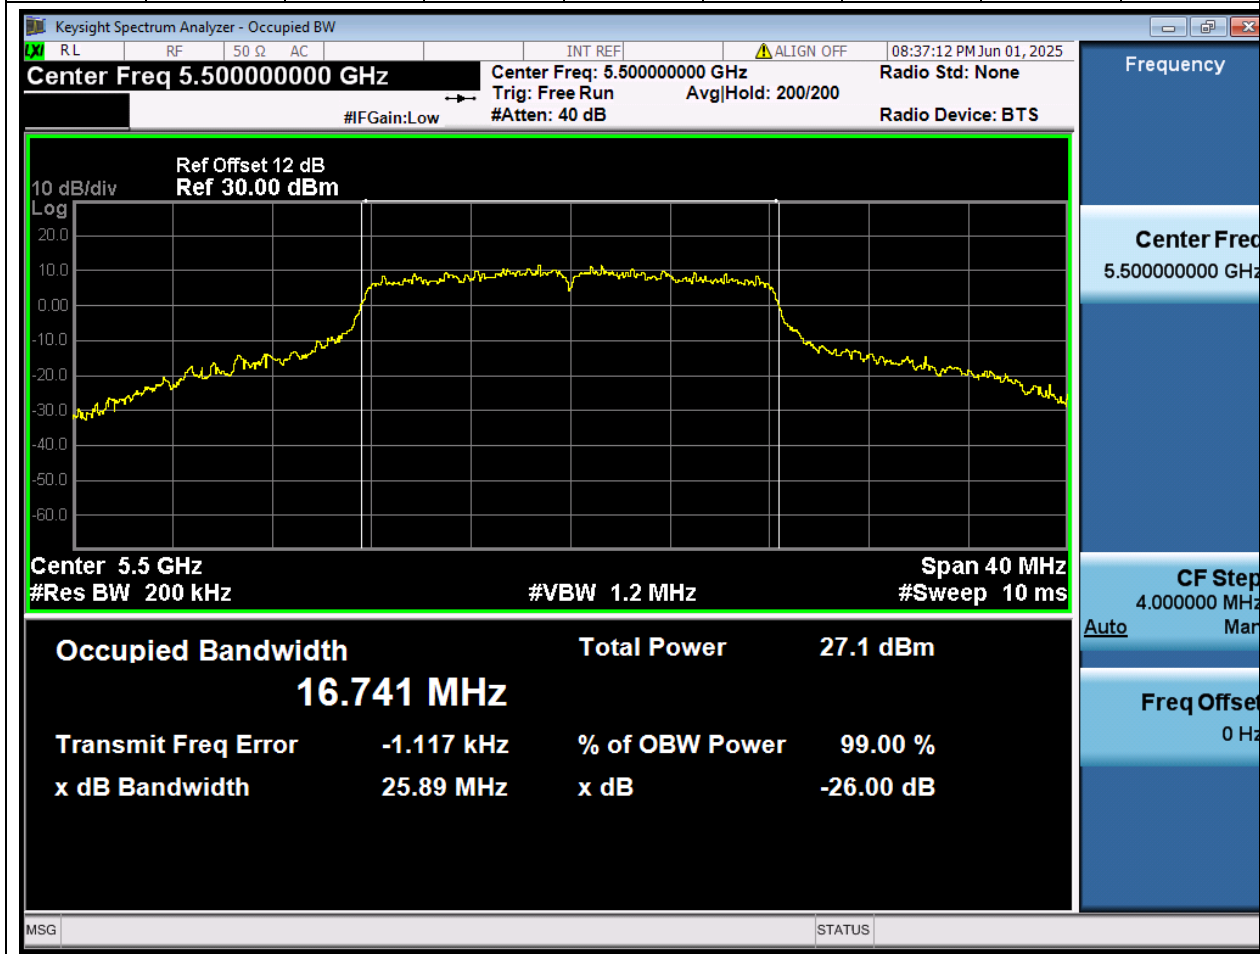

43. 802.11a_20M_U-NII-2C_L

43.1. A.2.2-99% Bandwidth(NTNV)

Center Frequency (MHz)	OBW Power (%)		RBW (MHz)	Detector	Limit (MHz)	OBW (MHz)		Verdict
5500	99		0.2	Peak	0	16.740637		N/A