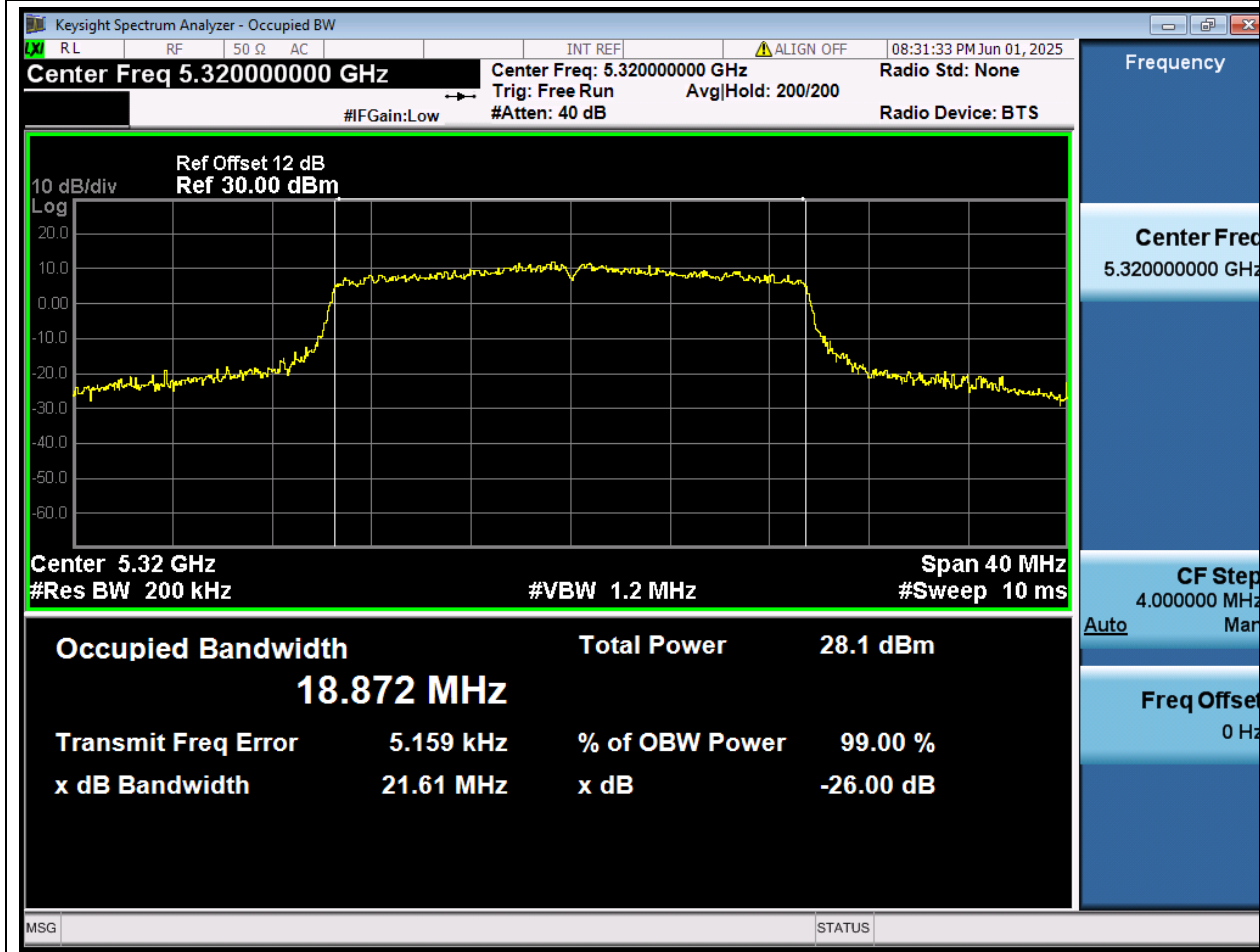

39. 802.11ax_20M_U-NII-2A_H

39.1. A.2.2-99% Bandwidth(NTNV)

Center Frequency (MHz)	OBW Power (%)		RBW (MHz)	Detector	Limit (MHz)	OBW (MHz)		Verdict
5320	99		0.2	Peak	0	18.871546		N/A