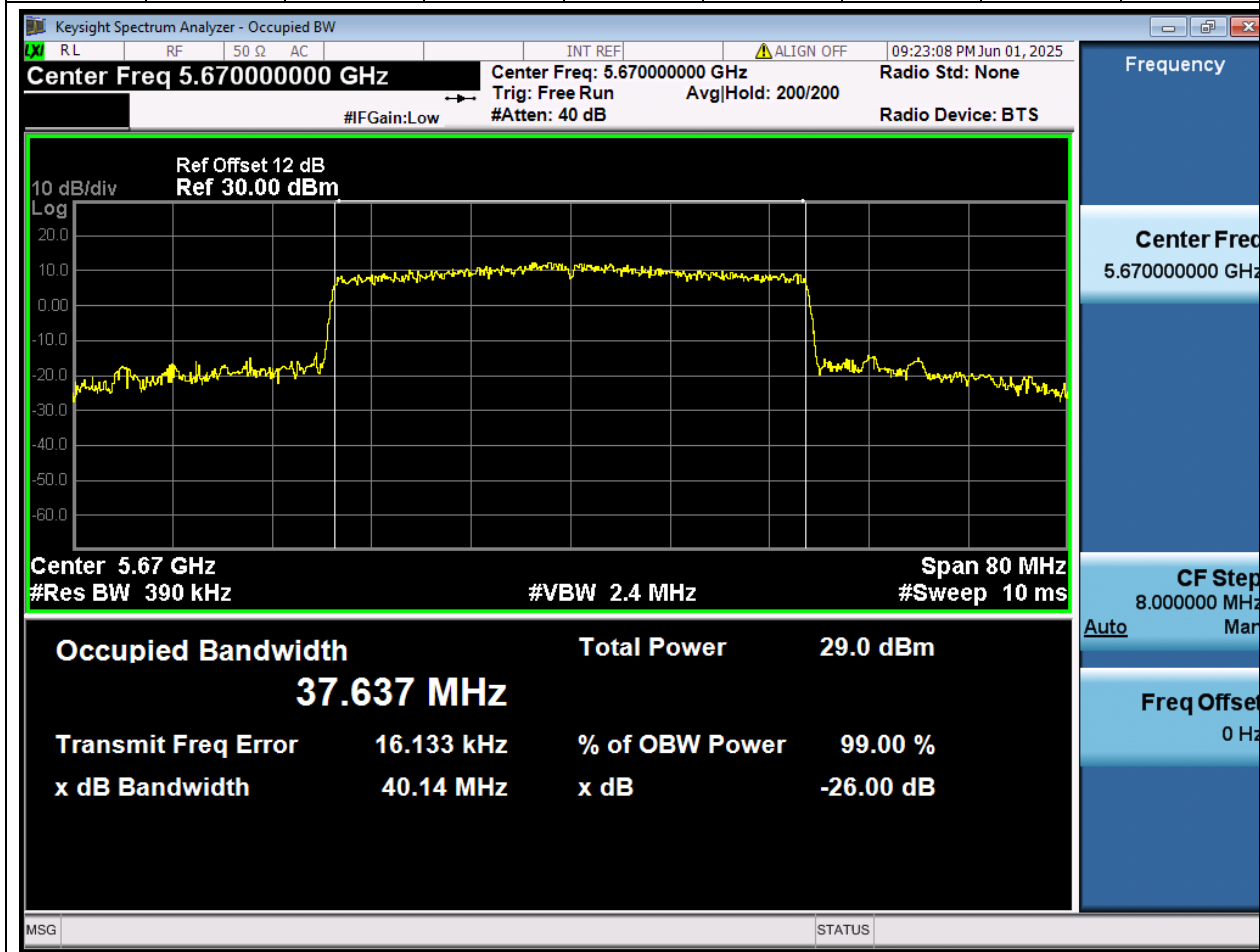

66. 802.11ax_40M_U-NII-2C_H

66.1. A.2.2-99% Bandwidth(NTNV)

Center Frequency (MHz)	OBW Power (%)		RBW (MHz)	Detector	Limit (MHz)	OBW (MHz)		Verdict
5670	99		0.39	Peak	0	37.63669 2		N/A