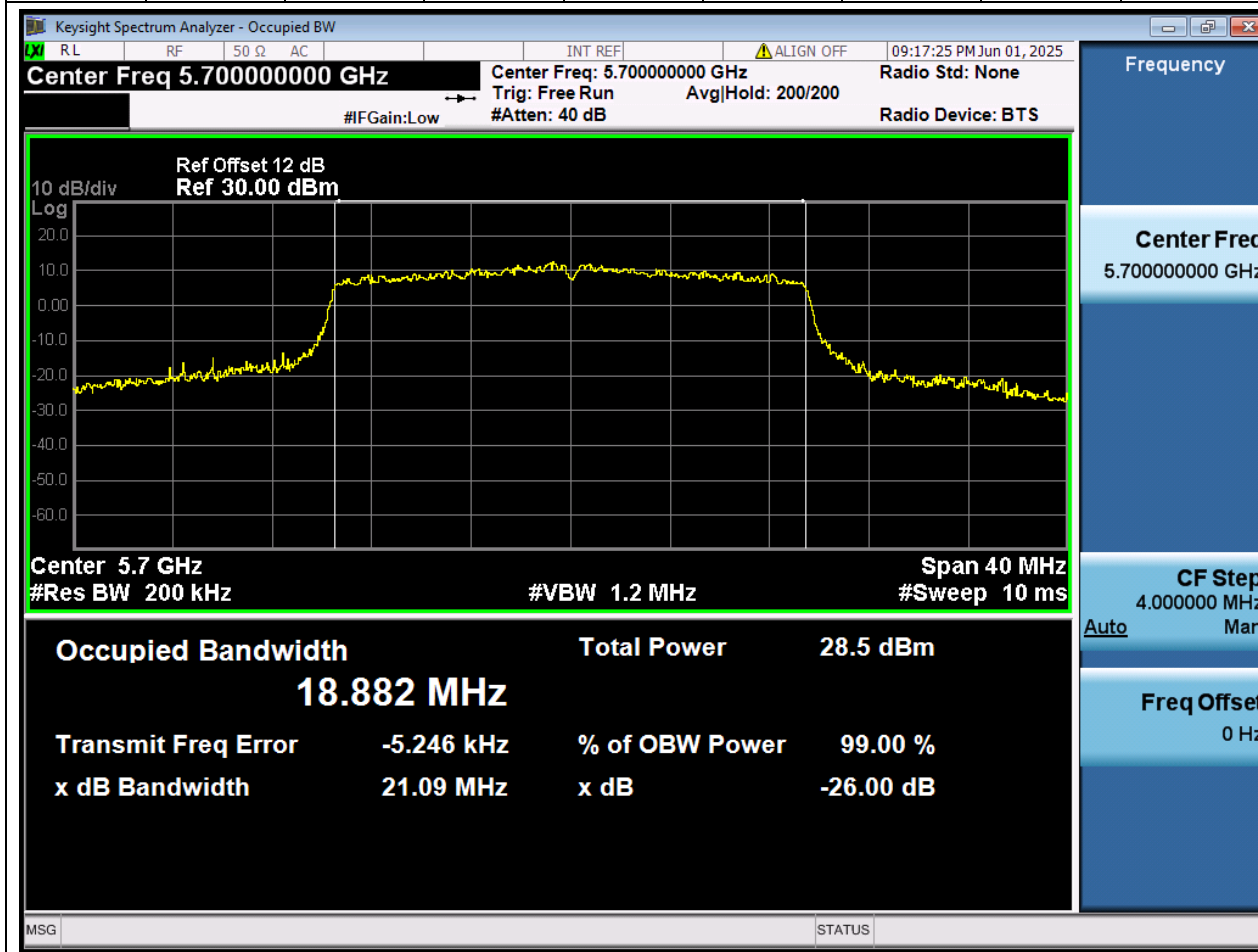

63. 802.11ax_20M_U-NII-2C_H

63.1. A.2.2-99% Bandwidth(NTNV)

Center Frequency (MHz)	OBW Power (%)		RBW (MHz)	Detector	Limit (MHz)	OBW (MHz)		Verdict
5700	99		0.2	Peak	0	18.881579		N/A