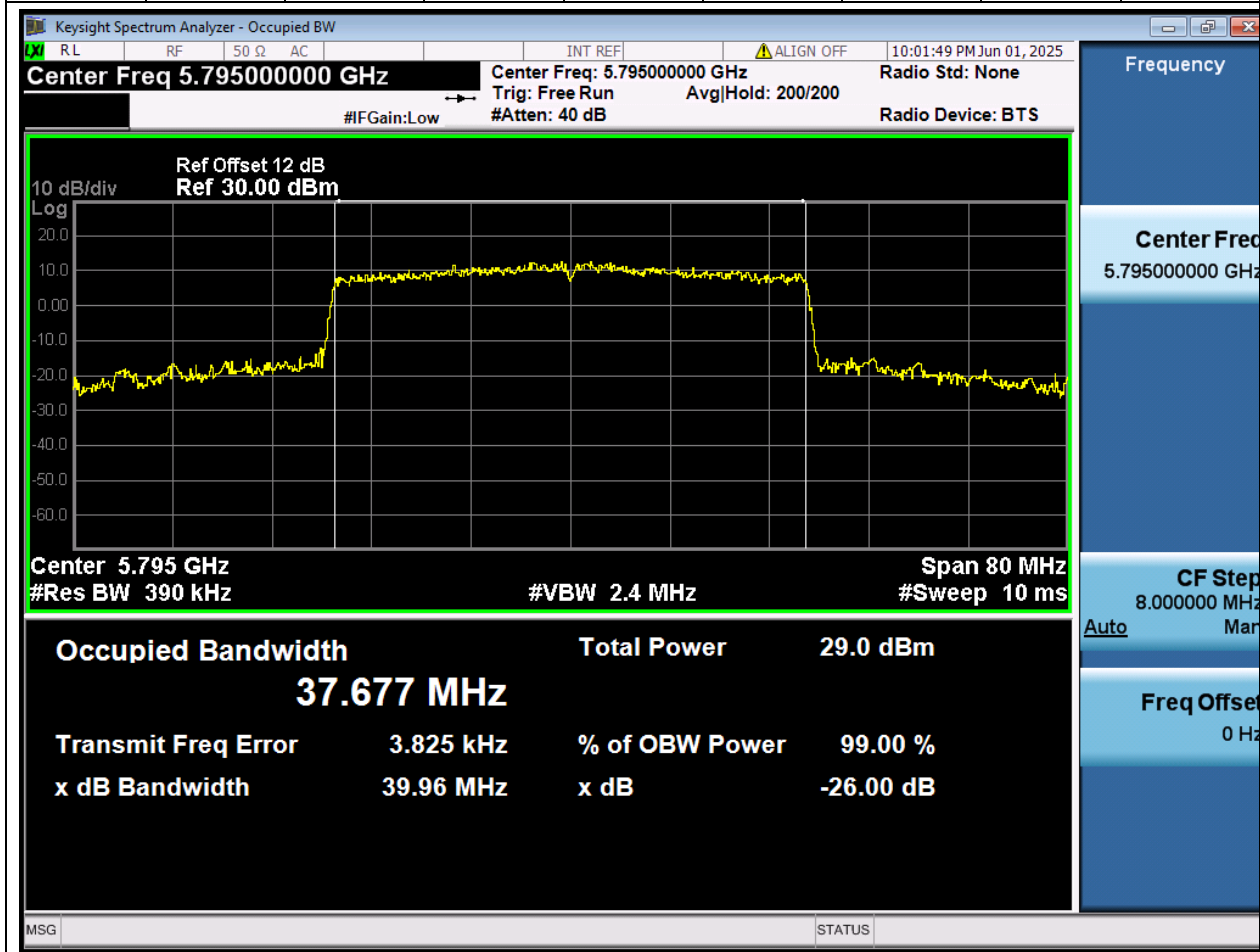

88. 802.11ax_40M_U-NII-3_H

88.1. A.2.2-99% Bandwidth(NTNV)

Center Frequency (MHz)	OBW Power (%)	RBW (MHz)	Detector	Limit (MHz)	OBW (MHz)	Verdict
5795	99	0.39	Peak	0	37.677165	N/A