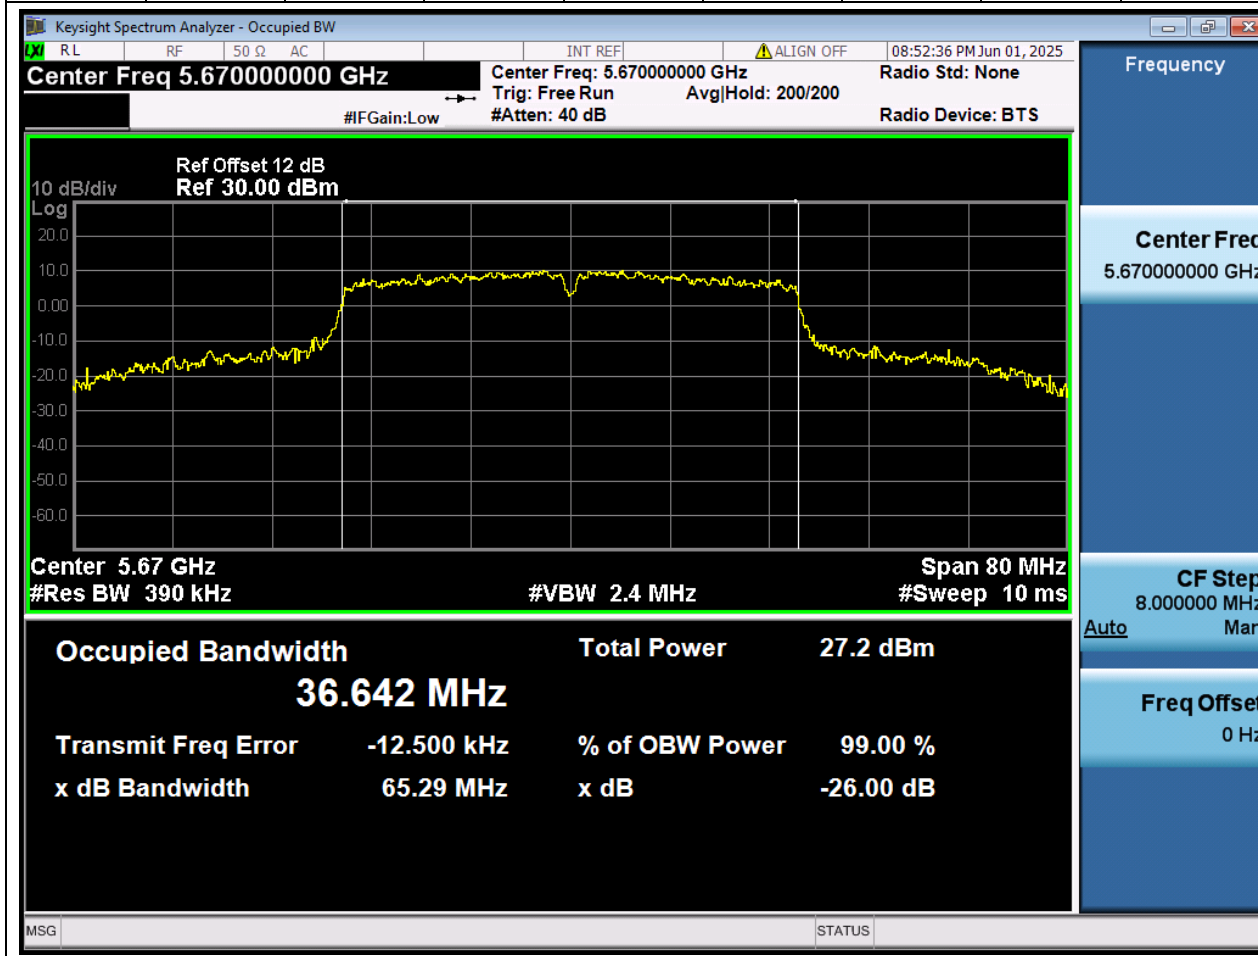

51. 802.11n_40M_U-NII-2C_H

51.1. A.2.2-99% Bandwidth(NTNV)

Center Frequency (MHz)	OBW Power (%)		RBW (MHz)	Detector	Limit (MHz)	OBW (MHz)		Verdict
5670	99		0.39	Peak	0	36.64243		N/A