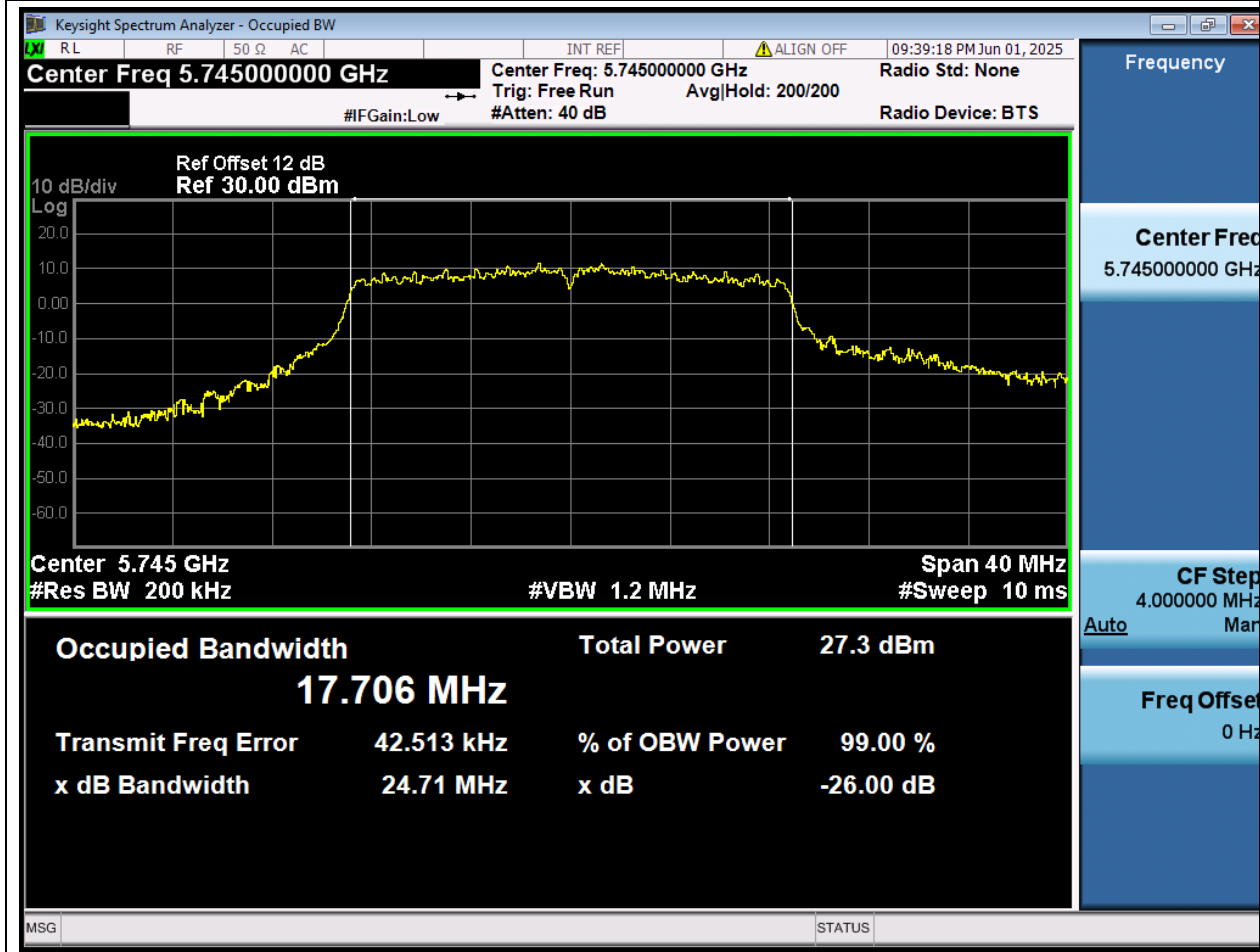

73. 802.11n_20M_U-NII-3_L

73.1. A.2.2-99% Bandwidth(NTNV)

Center Frequency (MHz)	OBW Power (%)		RBW (MHz)	Detector	Limit (MHz)	OBW (MHz)		Verdict
5745	99		0.2	Peak	0	17.706018		N/A