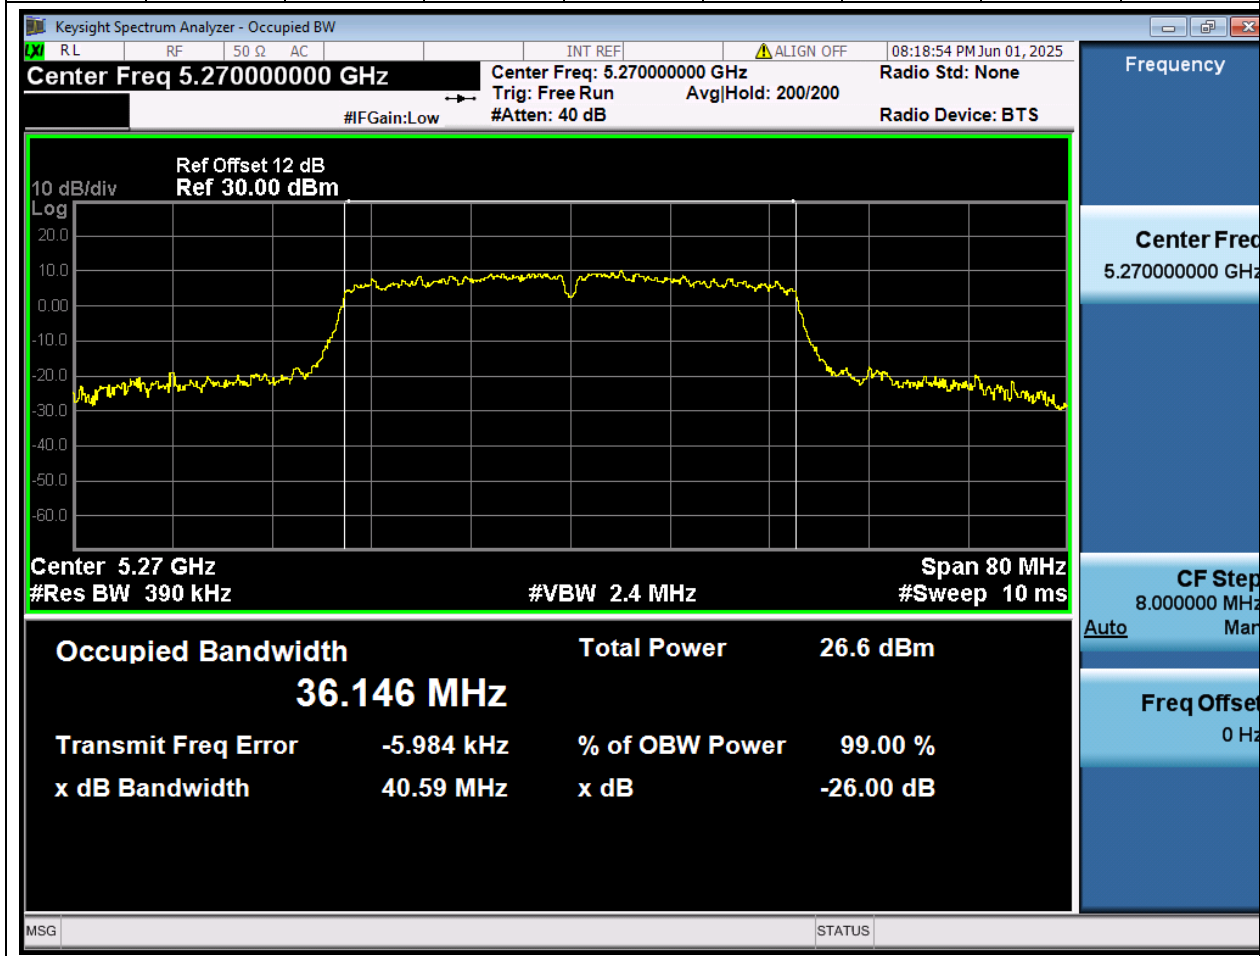

34. 802.11ac_40M_U-NII-2A_L

34.1. A.2.2-99% Bandwidth(NTNV)

Center Frequency (MHz)	OBW Power (%)		RBW (MHz)	Detector	Limit (MHz)	OBW (MHz)		Verdict
5270	99		0.39	Peak	0	36.14627		N/A