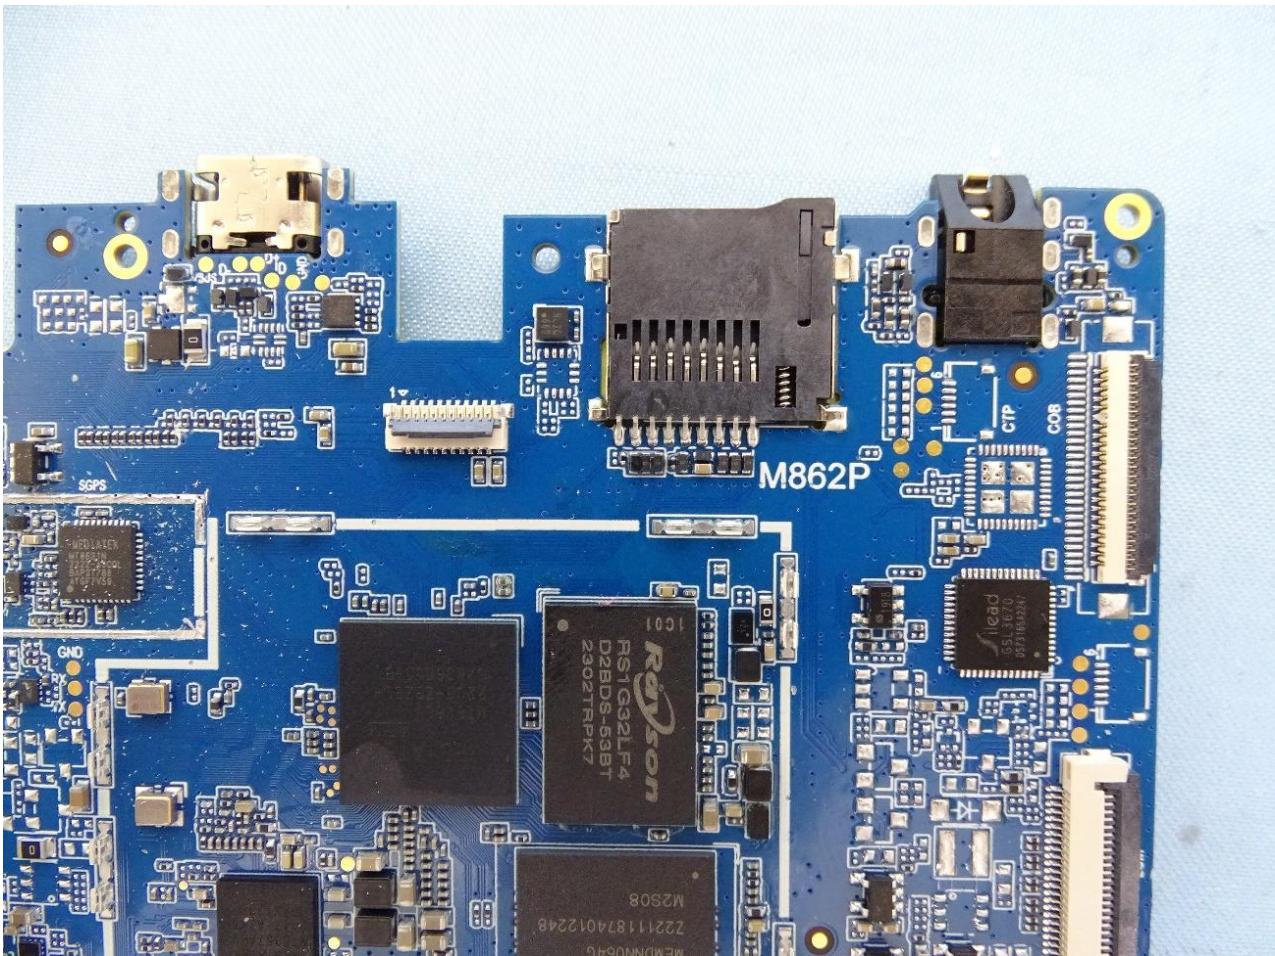

3. Internal Photograph of EUT

Brand Name: acer / Model Name: A22002 / Marketing Name: Iconia Tab A10;A10-11

Bluetooth, WLAN and GPS Antenna

————THE END————