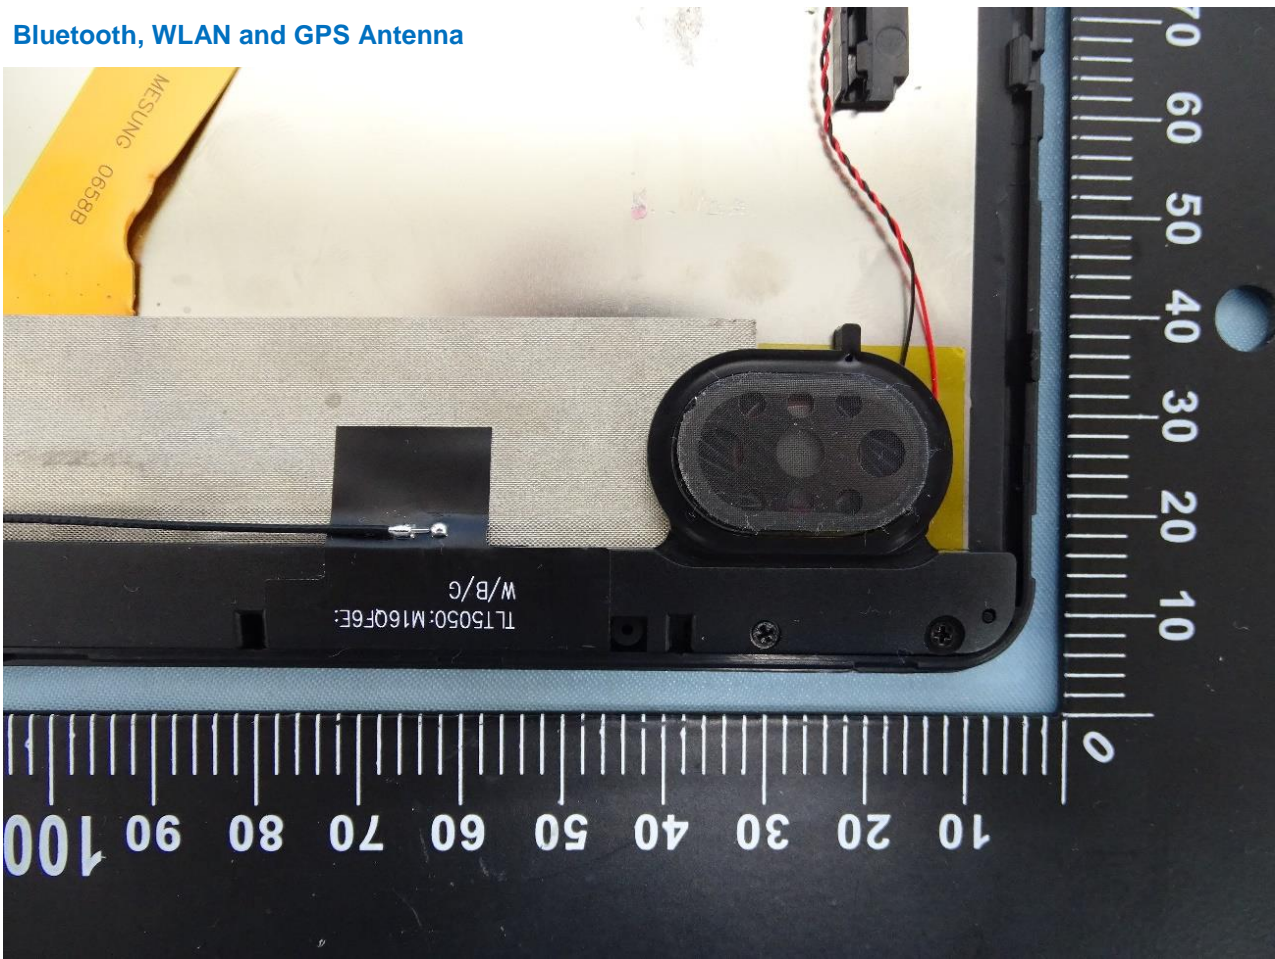

3. Internal Photograph of EUT

Brand Name: acer / Model Name: A22002 / Marketing Name: Iconia Tab A10;A10-11

Bluetooth, WLAN and GPS Antenna

————THE END————