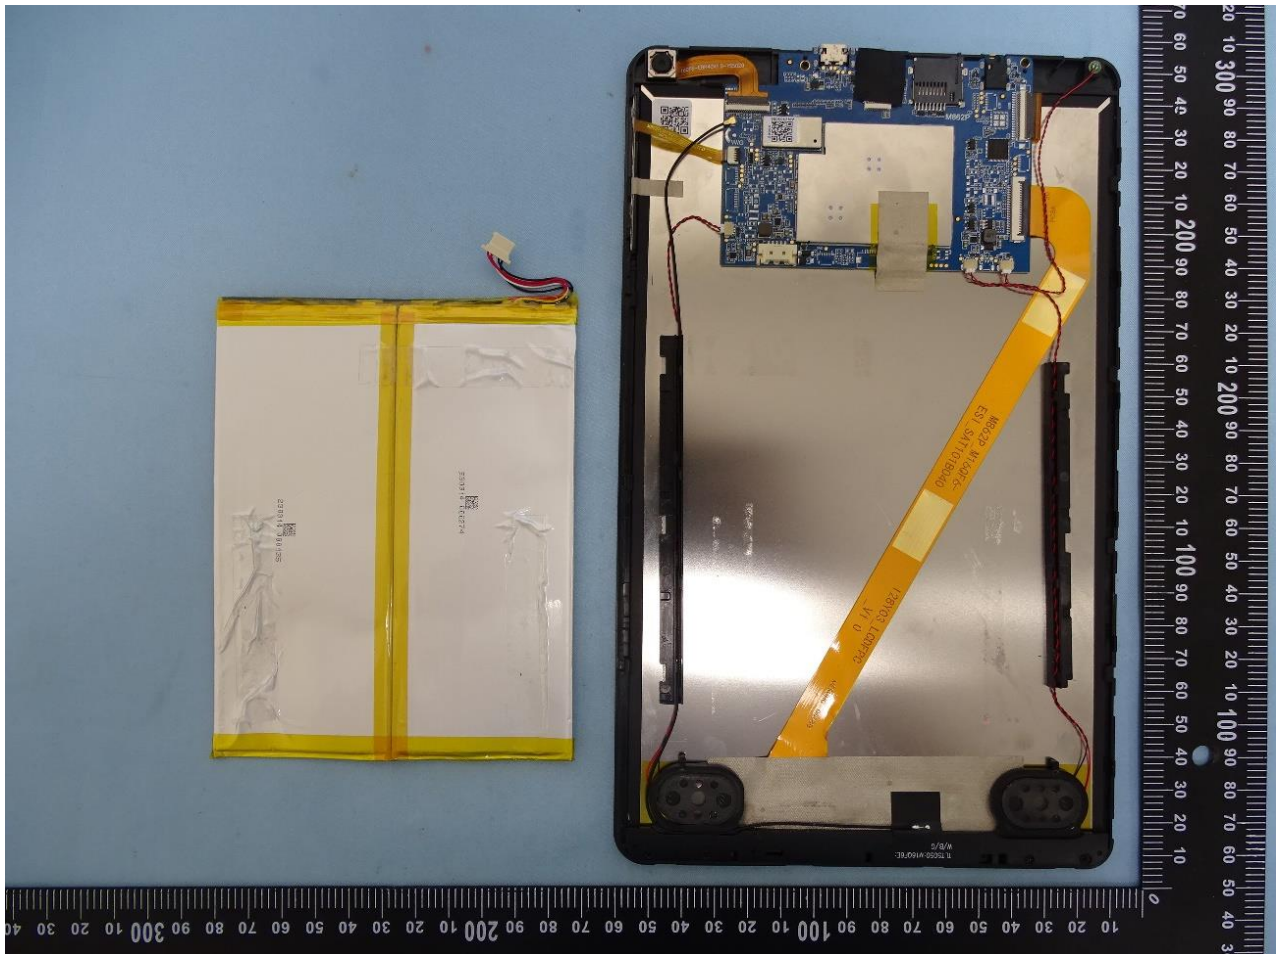

3. Internal Photograph of EUT

Brand Name: acer / Model Name: A22002 / Marketing Name: Iconia Tab A10;A10-11

Bluetooth, WLAN and GPS Antenna

————THE END————