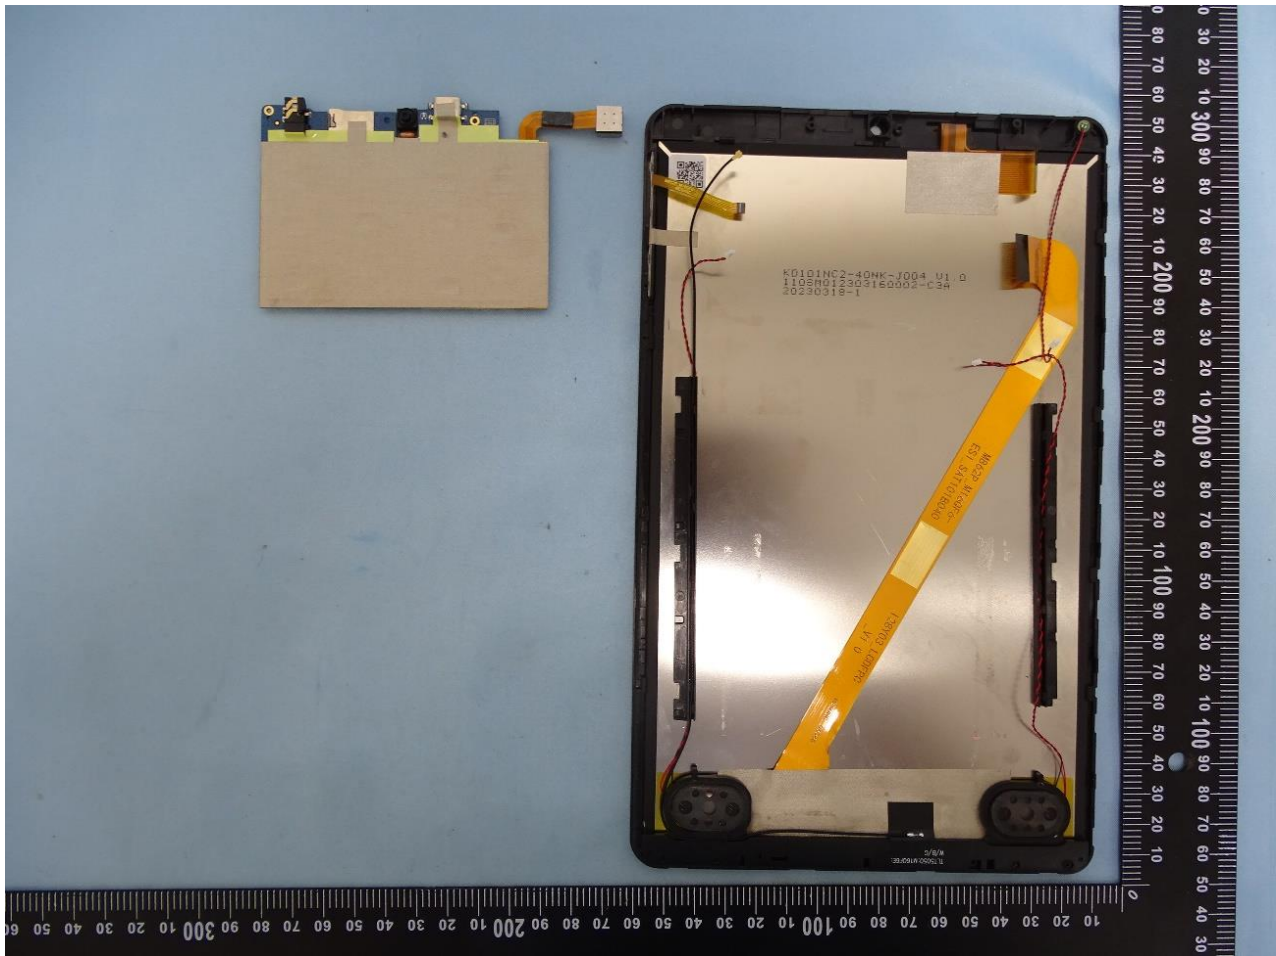

3. Internal Photograph of EUT

Brand Name: acer / Model Name: A22002 / Marketing Name: Iconia Tab A10;A10-11

Bluetooth, WLAN and GPS Antenna

————THE END————