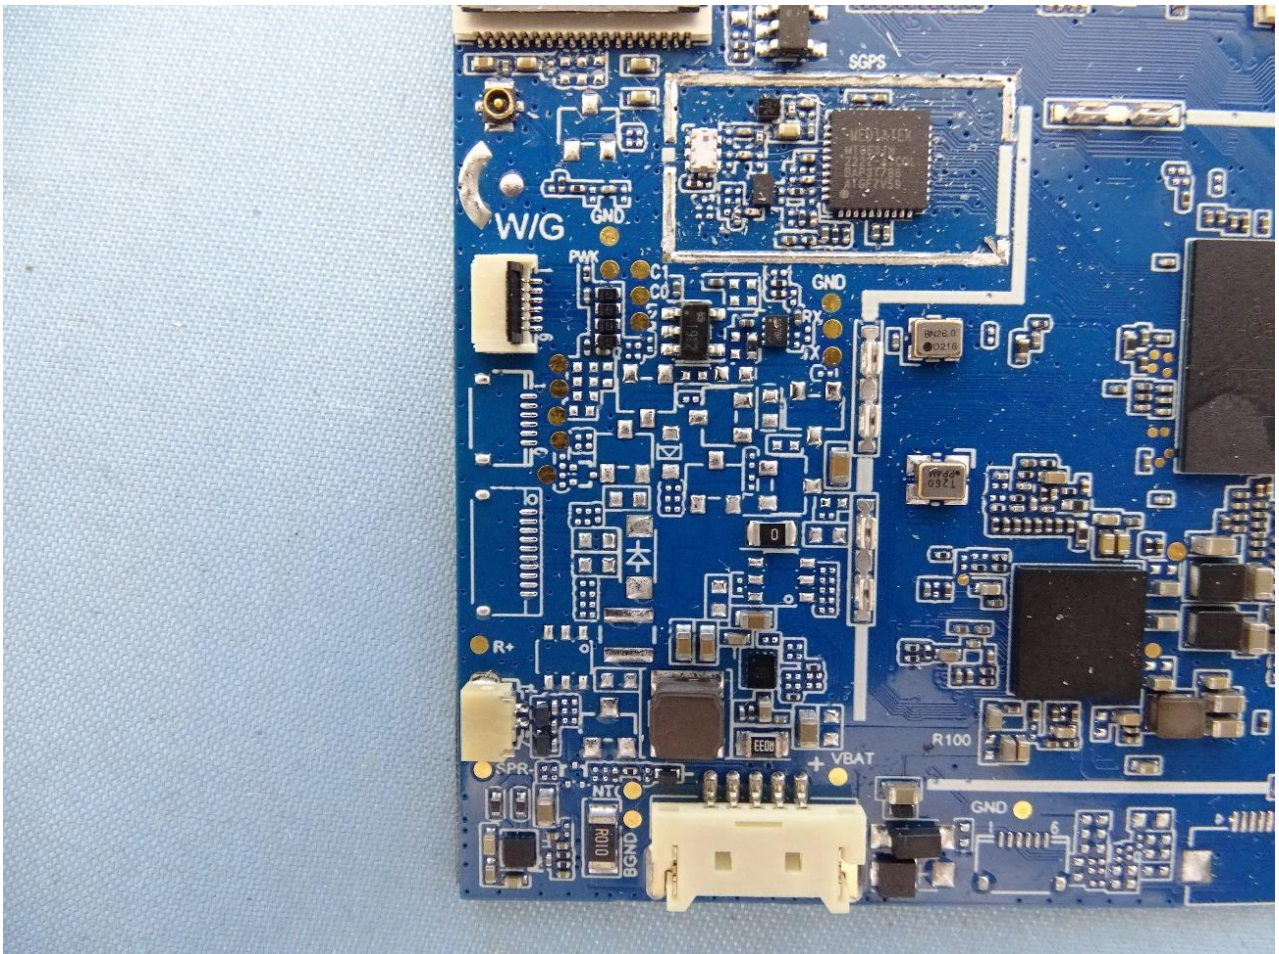

3. Internal Photograph of EUT

Brand Name: acer / Model Name: A22002 / Marketing Name: Iconia Tab A10;A10-11

Bluetooth, WLAN and GPS Antenna

————THE END————