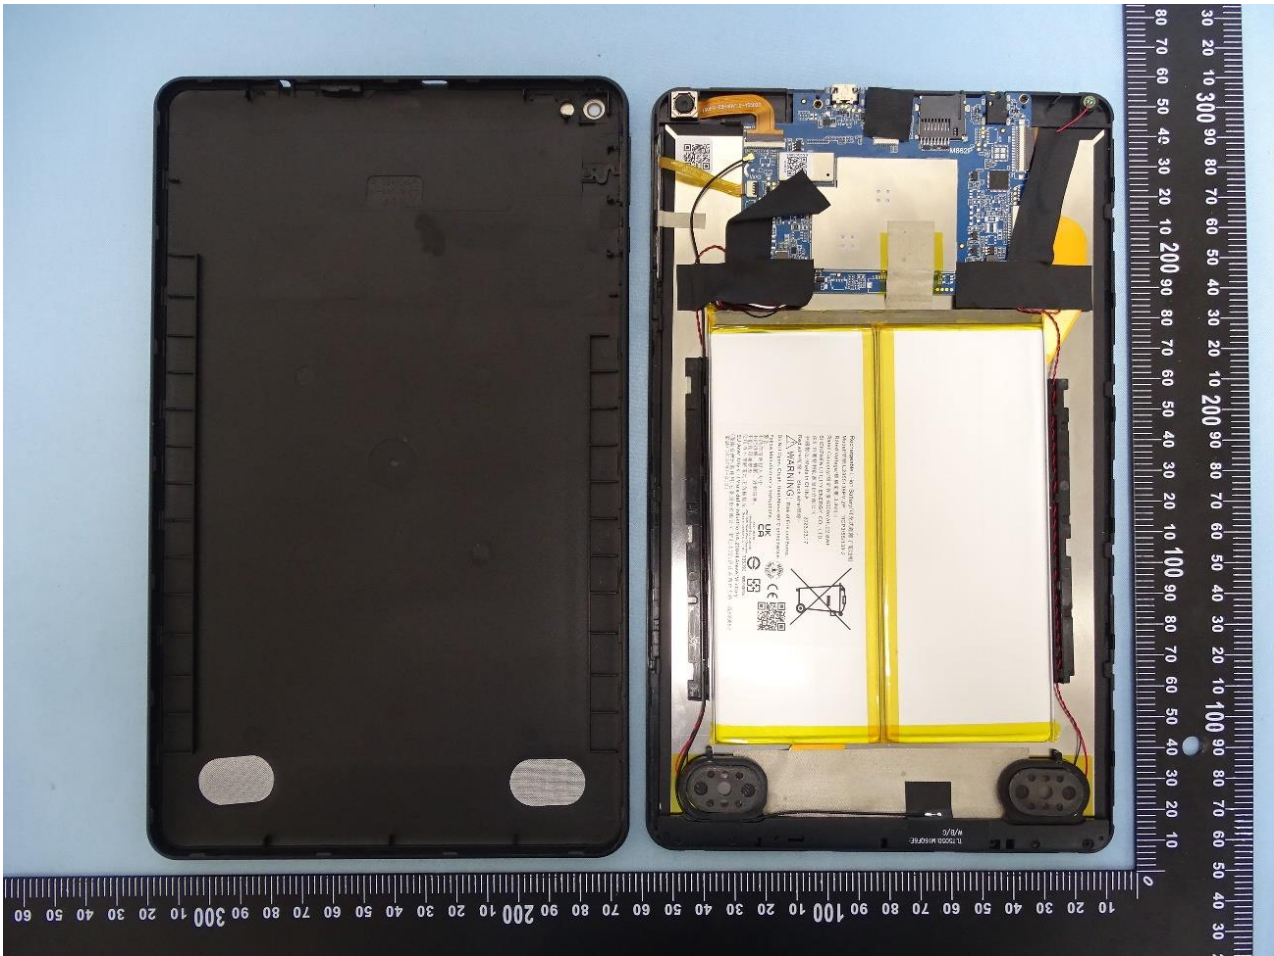

3. Internal Photograph of EUT

Brand Name: acer / Model Name: A22002 / Marketing Name: Iconia Tab A10;A10-11

Bluetooth, WLAN and GPS Antenna

————THE END————