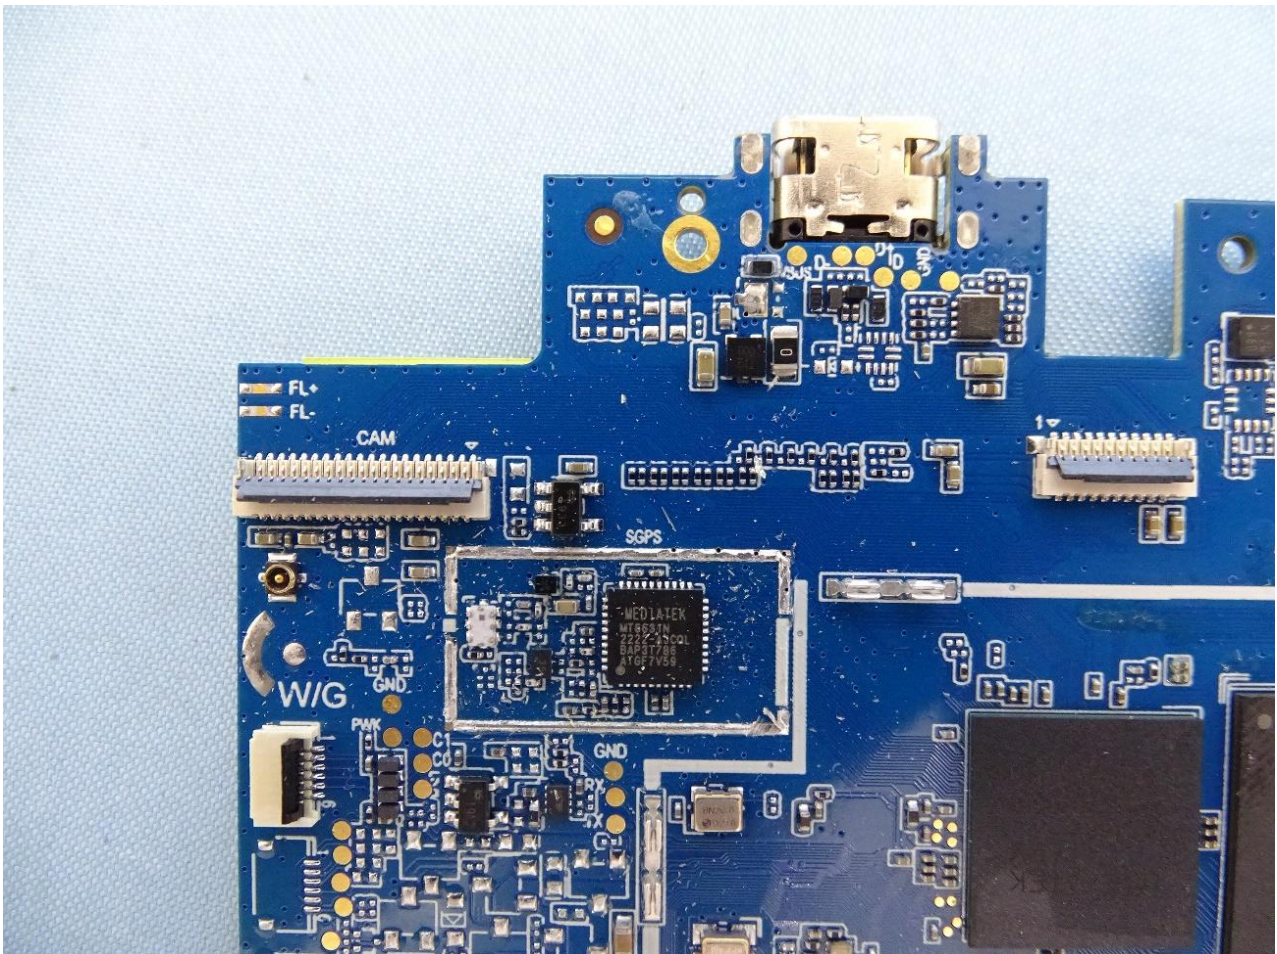

3. Internal Photograph of EUT

Brand Name: acer / Model Name: A22002 / Marketing Name: Iconia Tab A10;A10-11

Bluetooth, WLAN and GPS Antenna

————THE END————