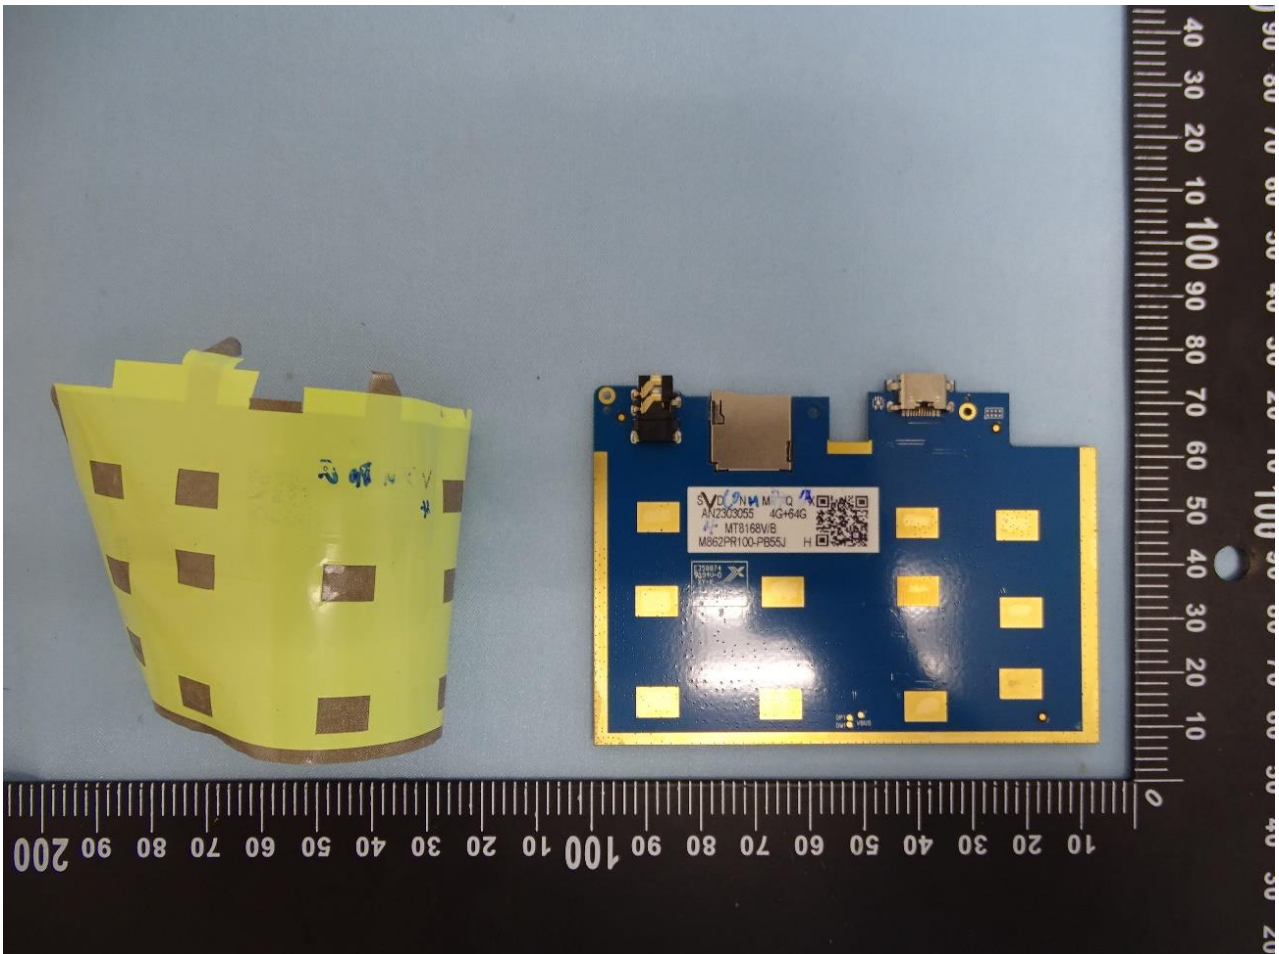

3. Internal Photograph of EUT

Brand Name: acer / Model Name: A22002 / Marketing Name: Iconia Tab A10;A10-11

Bluetooth, WLAN and GPS Antenna

————THE END————