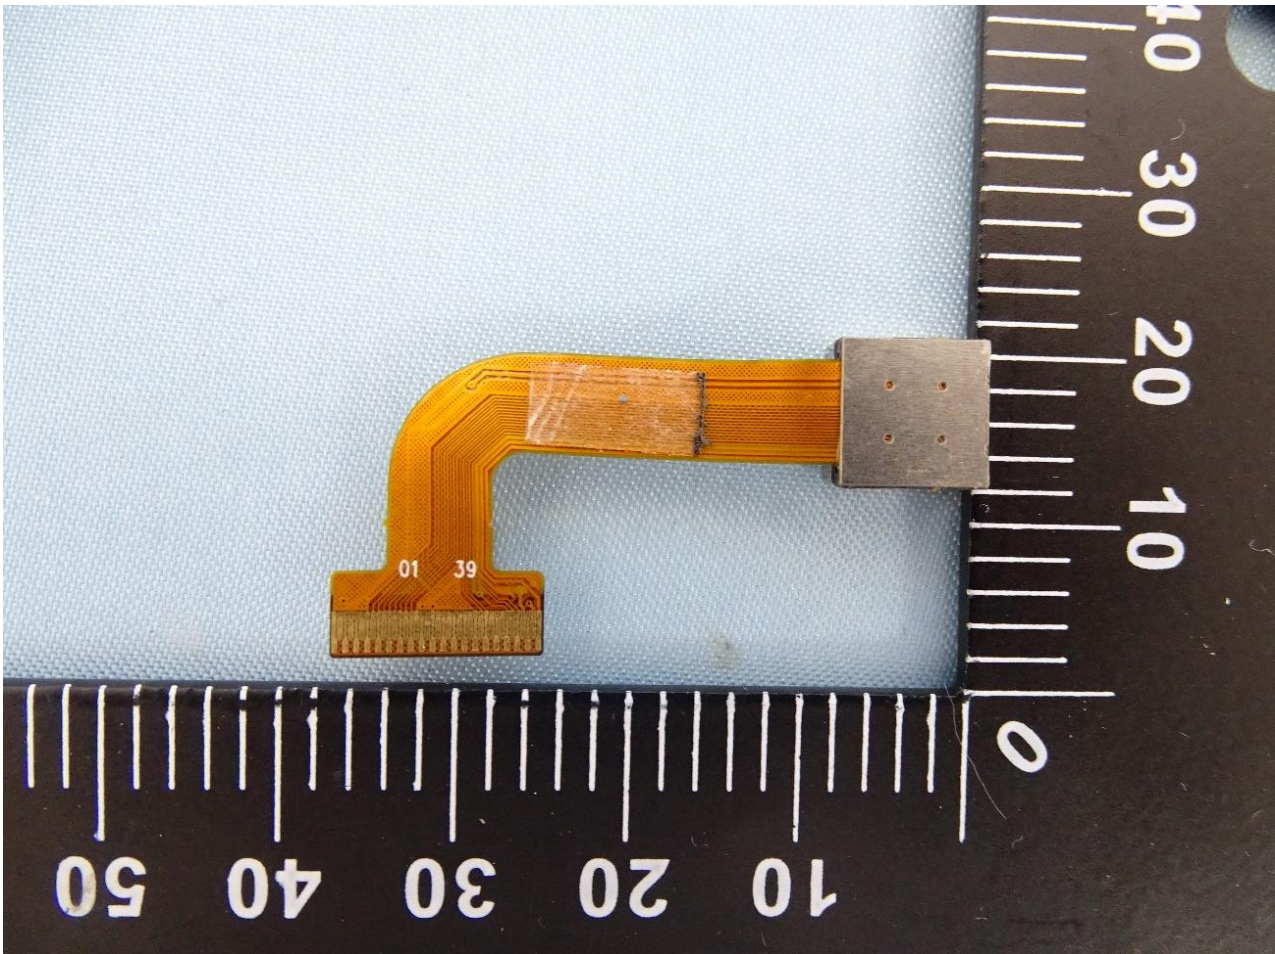

3. Internal Photograph of EUT

Brand Name: acer / Model Name: A22002 / Marketing Name: Iconia Tab A10;A10-11

Bluetooth, WLAN and GPS Antenna

————THE END————