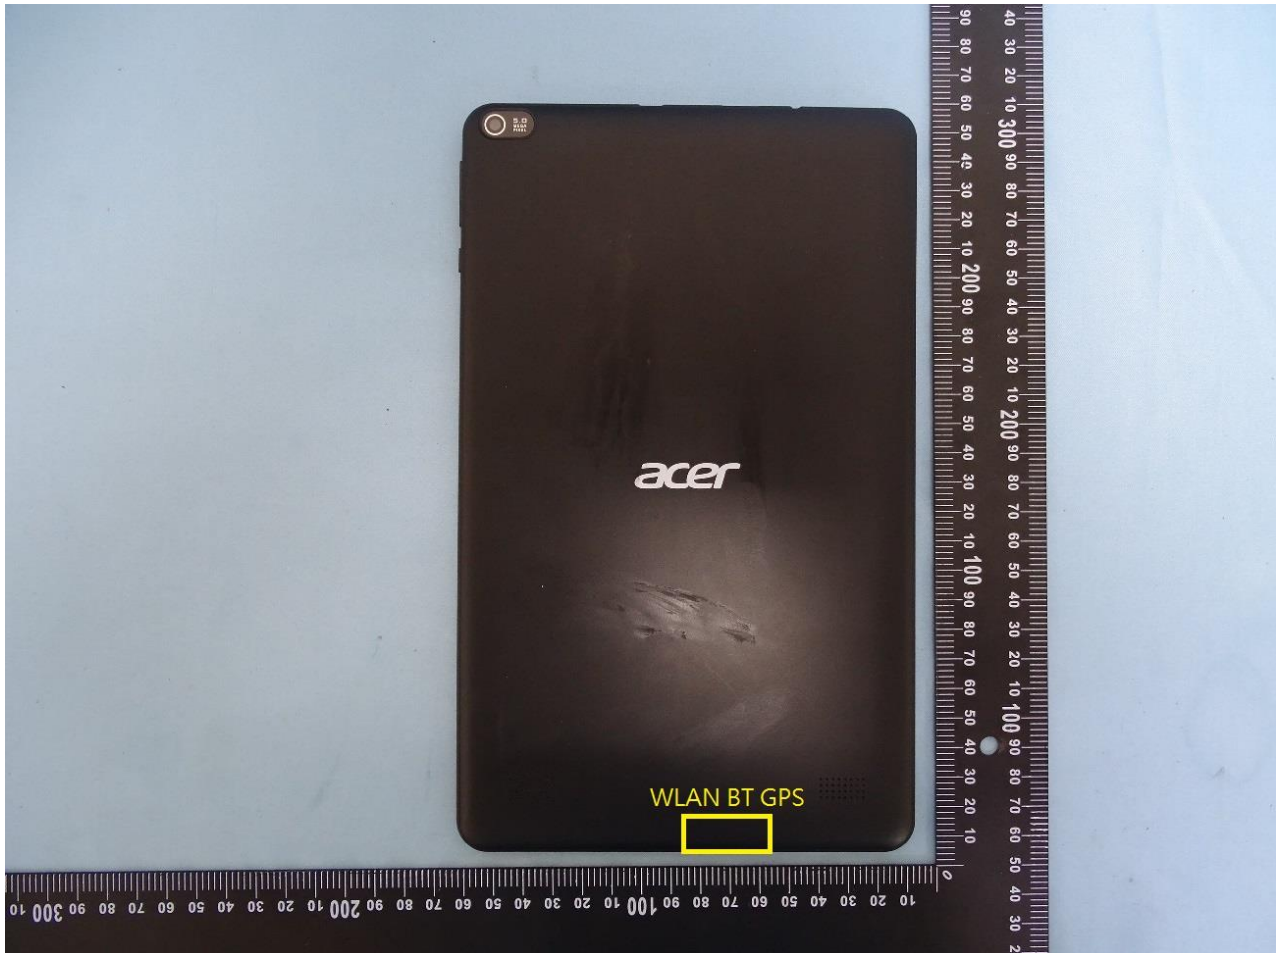

3. Internal Photograph of EUT

Brand Name: acer / Model Name: A22002 / Marketing Name: Iconia Tab A10;A10-11

Bluetooth, WLAN and GPS Antenna

————THE END————