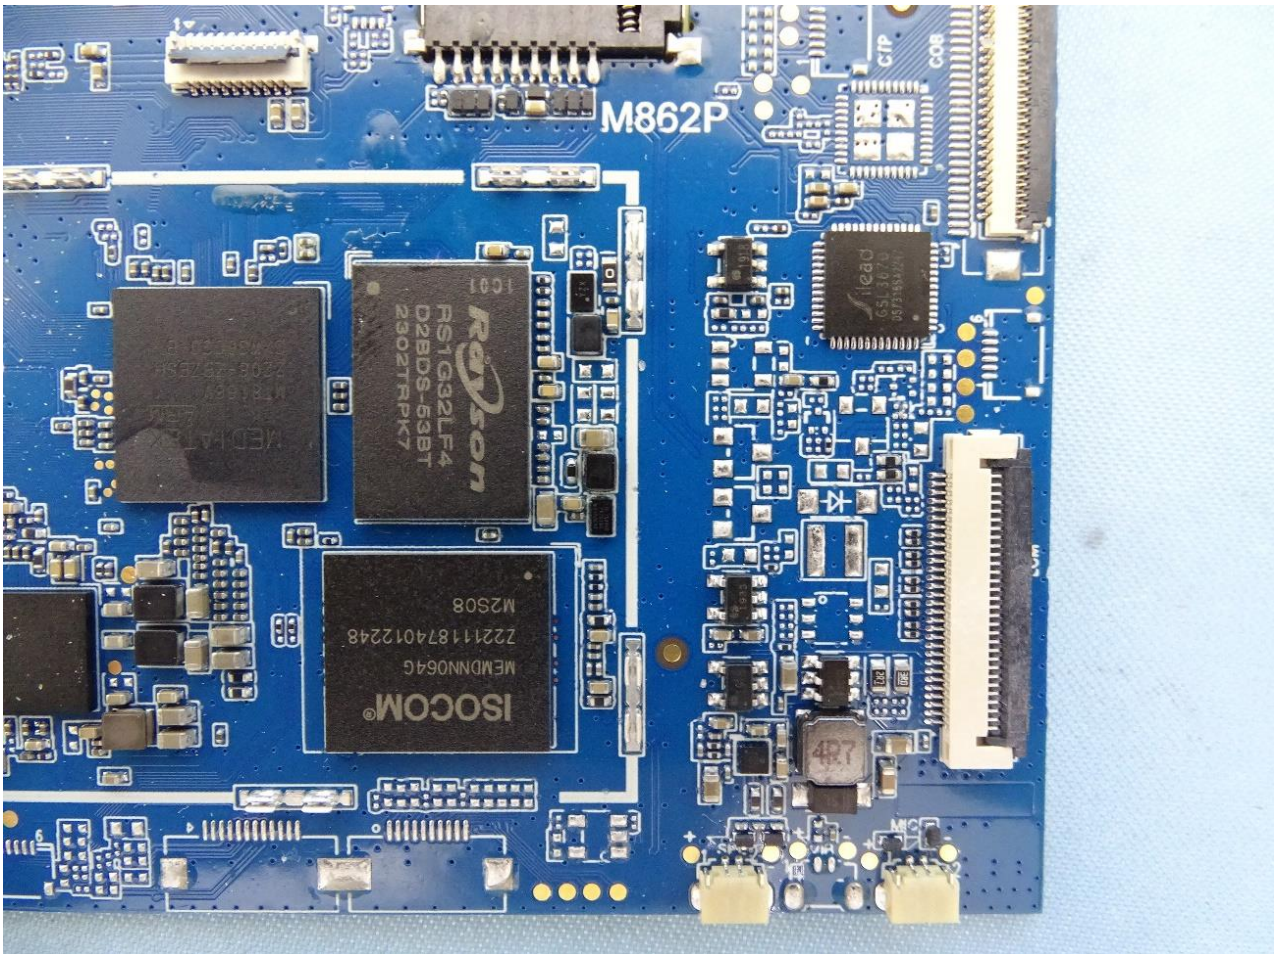

3. Internal Photograph of EUT

Brand Name: acer / Model Name: A22002 / Marketing Name: Iconia Tab A10;A10-11

Bluetooth, WLAN and GPS Antenna

————THE END————