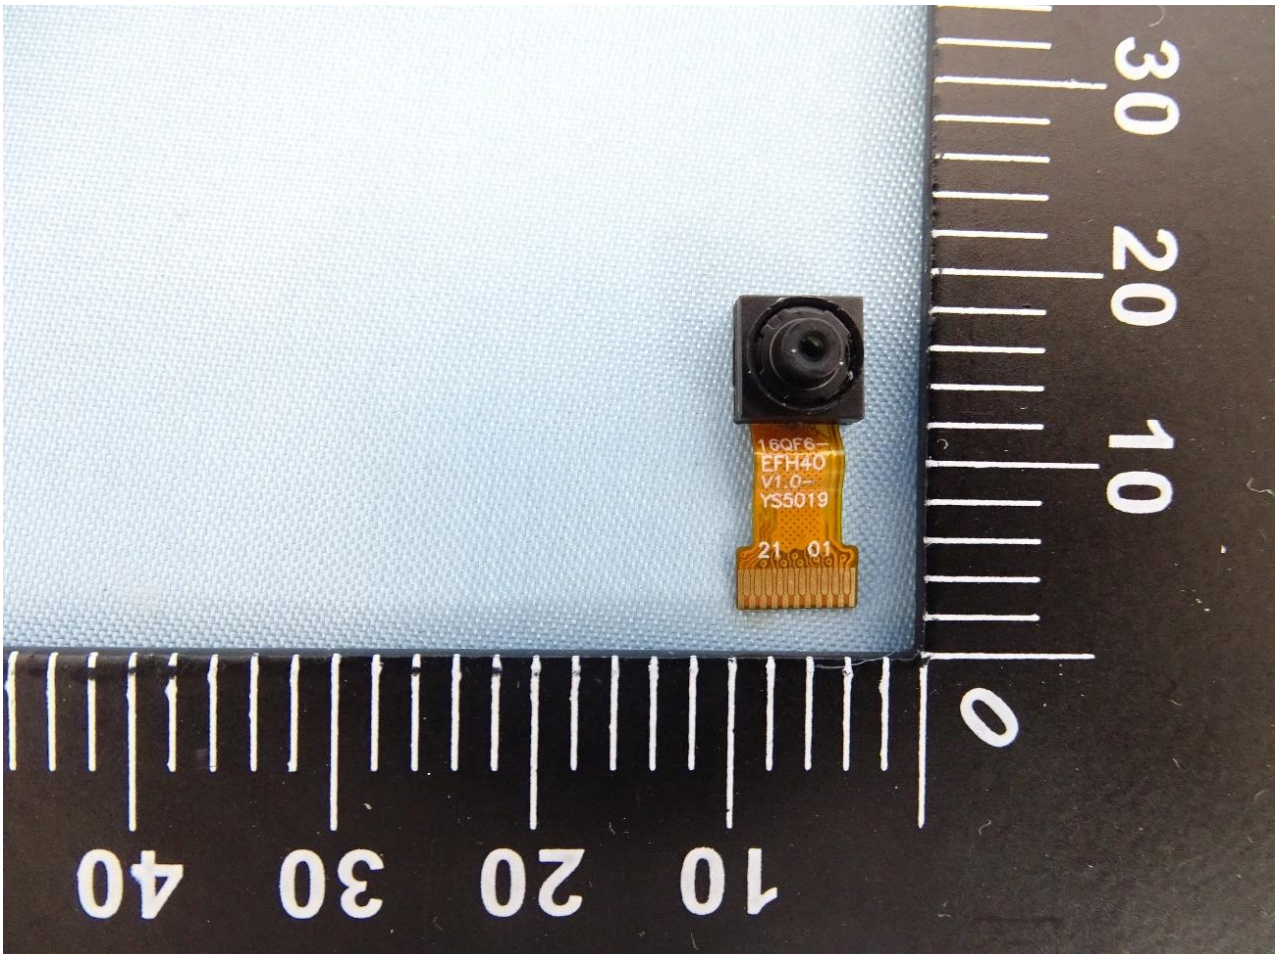

3. Internal Photograph of EUT

Brand Name: acer / Model Name: A22002 / Marketing Name: Iconia Tab A10;A10-11

Bluetooth, WLAN and GPS Antenna

————THE END————