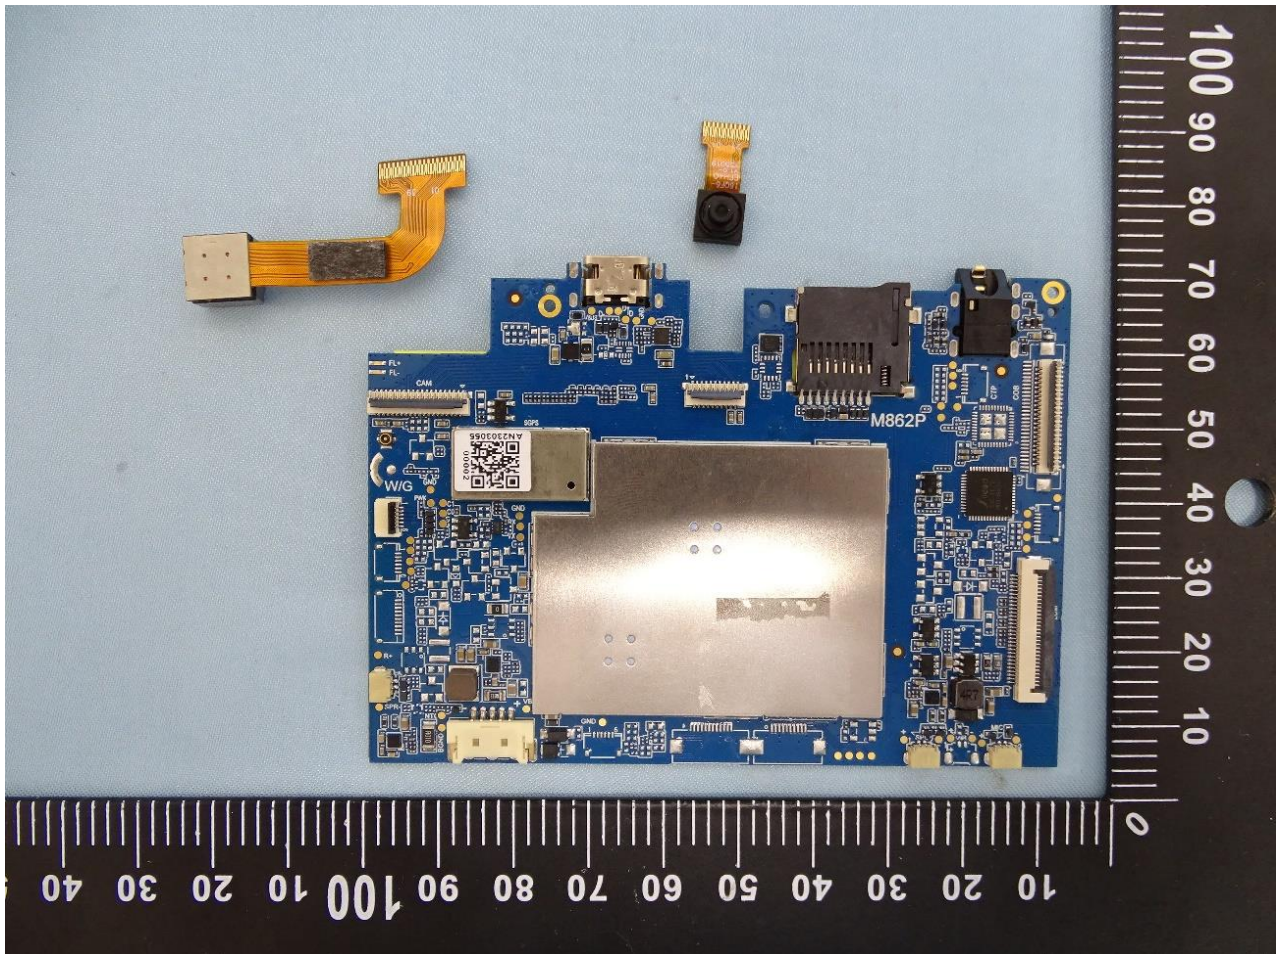

3. Internal Photograph of EUT

Brand Name: acer / Model Name: A22002 / Marketing Name: Iconia Tab A10;A10-11

Bluetooth, WLAN and GPS Antenna

————THE END————