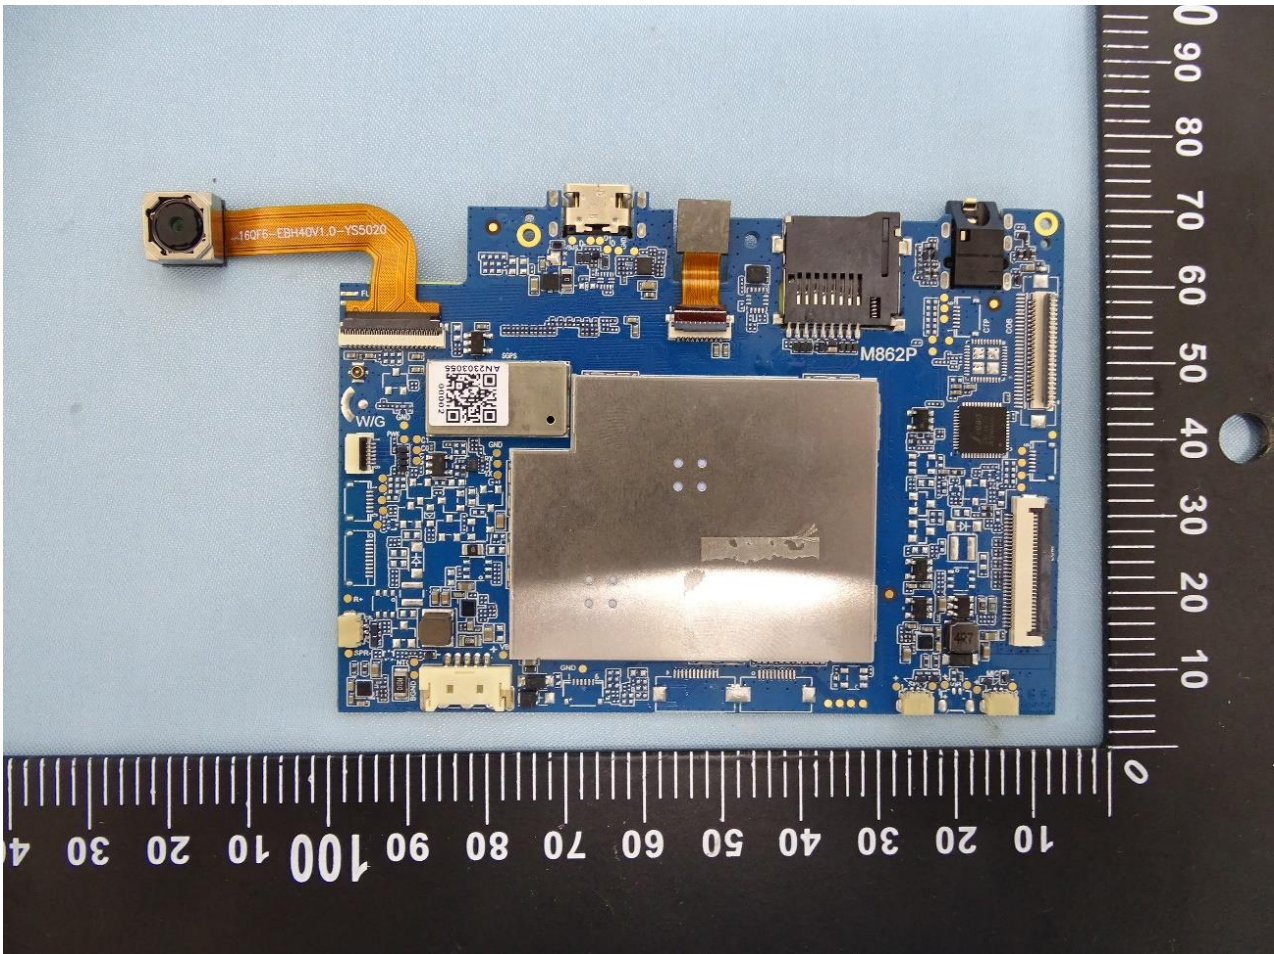

3. Internal Photograph of EUT

Brand Name: acer / Model Name: A22002 / Marketing Name: Iconia Tab A10;A10-11

Bluetooth, WLAN and GPS Antenna

————THE END————