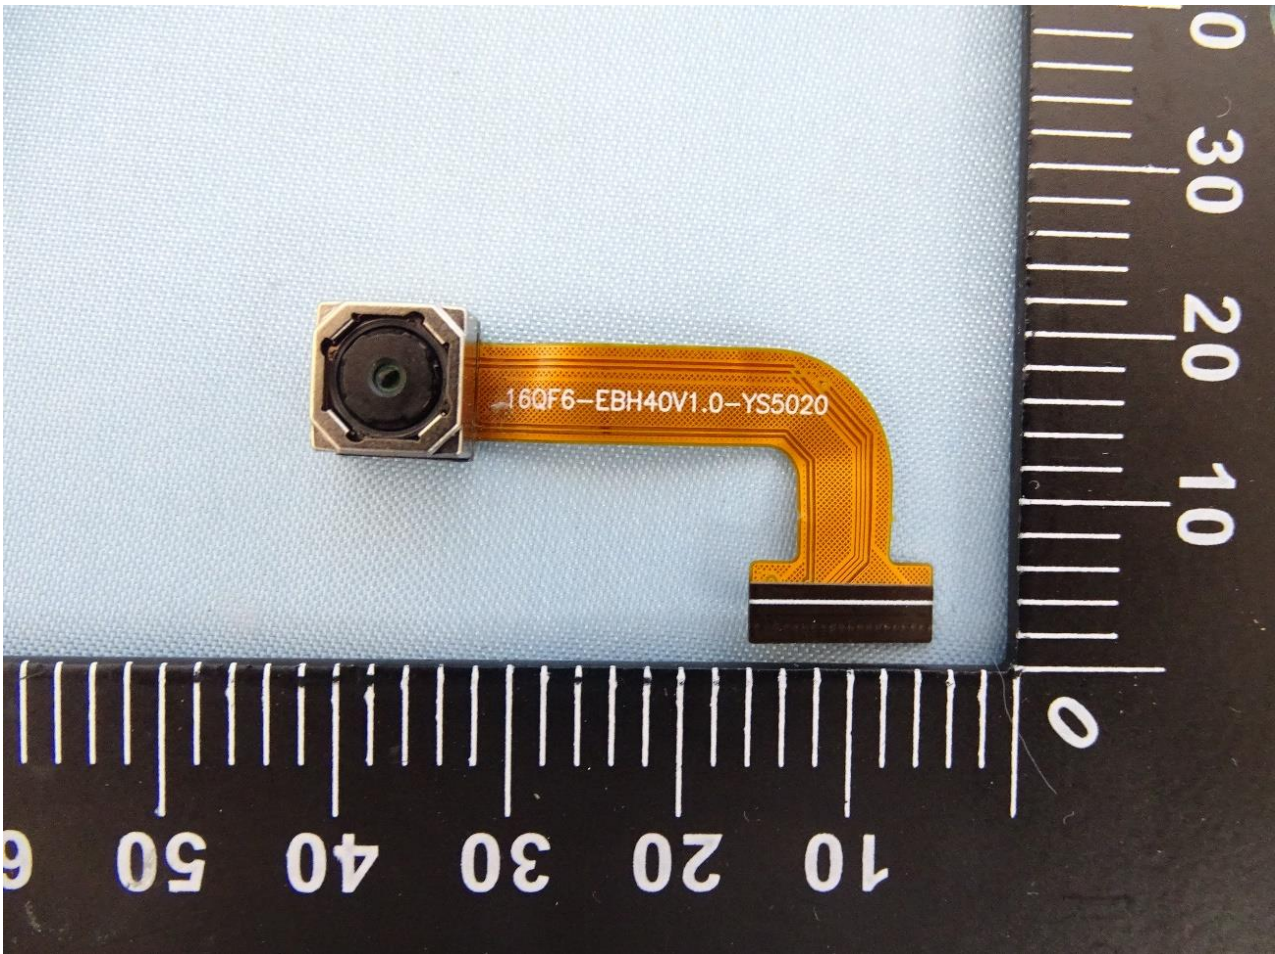

3. Internal Photograph of EUT

Brand Name: acer / Model Name: A22002 / Marketing Name: Iconia Tab A10;A10-11

Bluetooth, WLAN and GPS Antenna

————THE END————