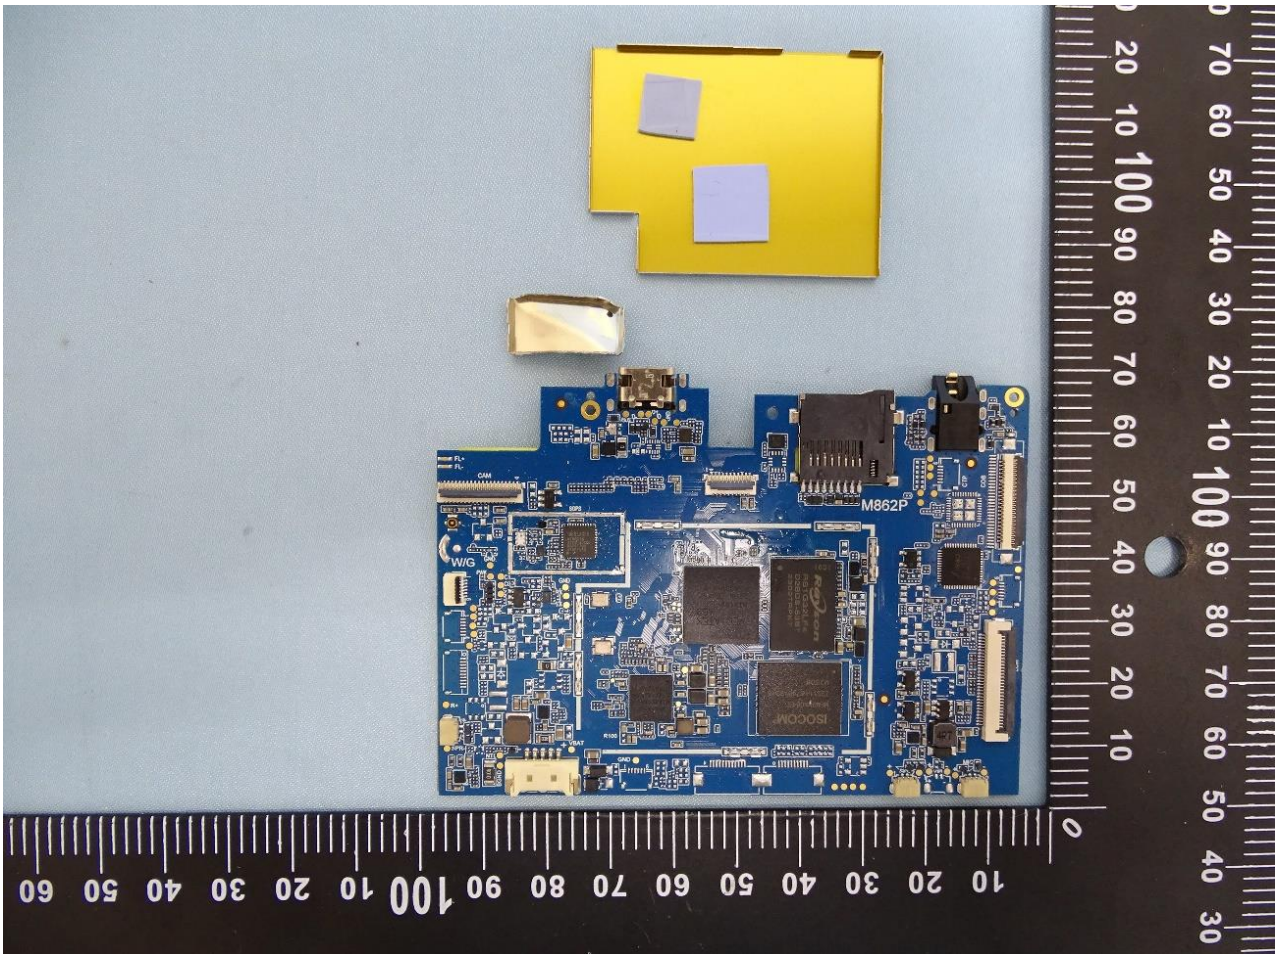

3. Internal Photograph of EUT

Brand Name: acer / Model Name: A22002 / Marketing Name: Iconia Tab A10;A10-11

Bluetooth, WLAN and GPS Antenna

————THE END————