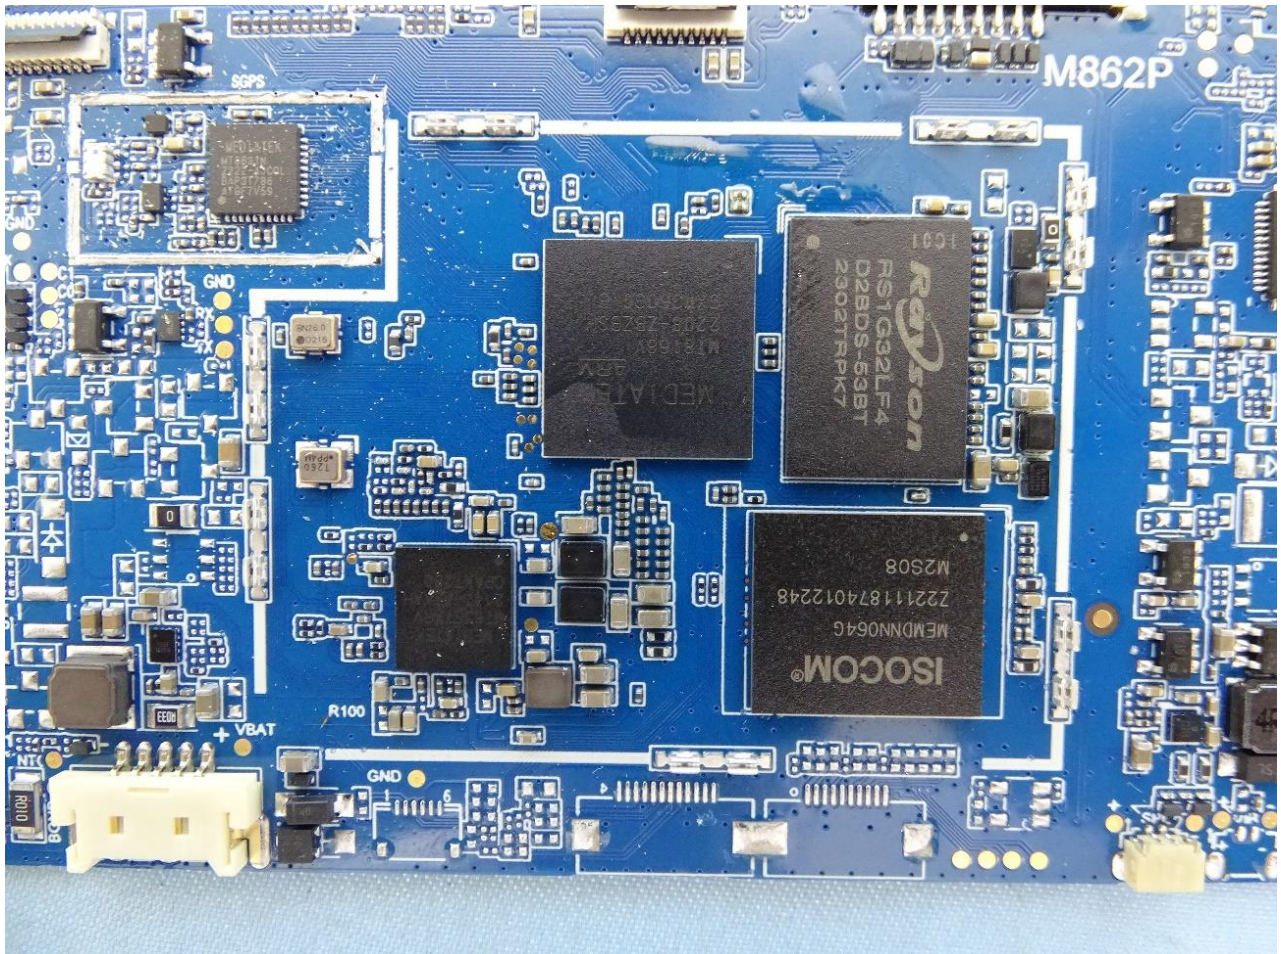

3. Internal Photograph of EUT

Brand Name: acer / Model Name: A22002 / Marketing Name: Iconia Tab A10;A10-11

Bluetooth, WLAN and GPS Antenna

————THE END————