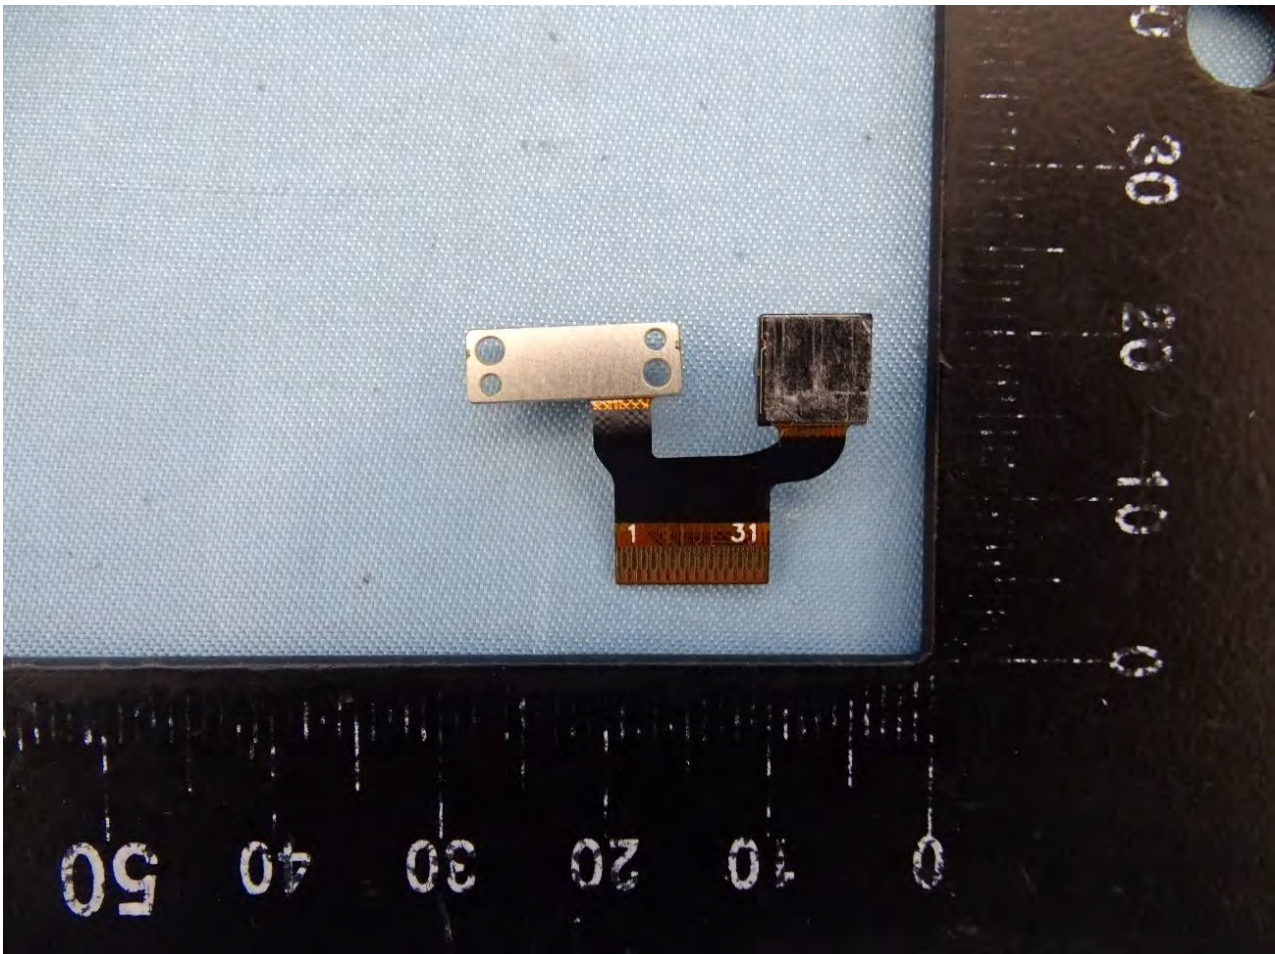

3. Internal Photograph of EUT

Brand Name: acer / Model Name: A22001 / Marketing Name: Iconia Tab P10, P10-11

WLAN, Bluetooth and GPS Antenna

————THE END————