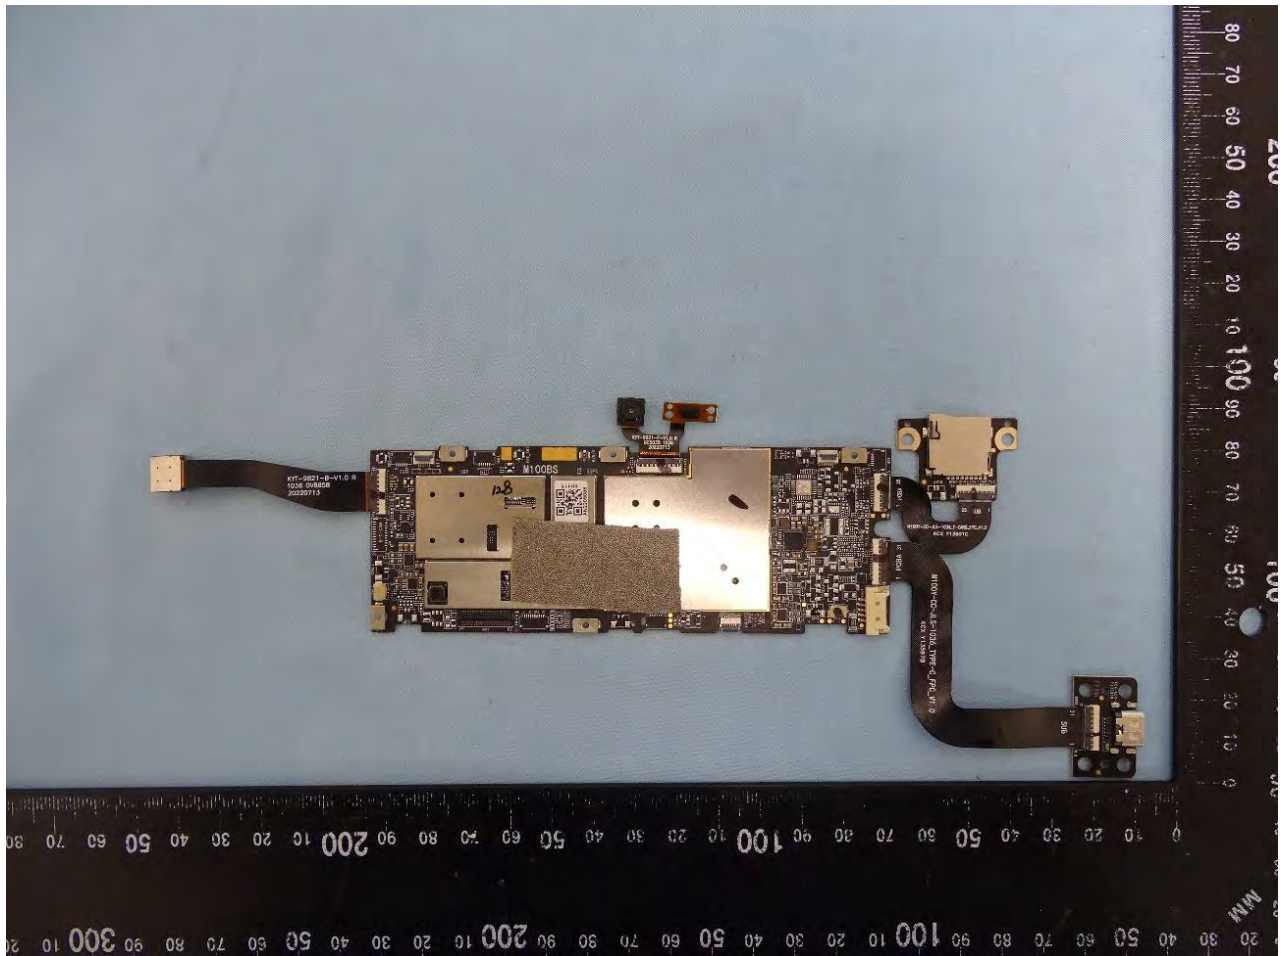

3. Internal Photograph of EUT

Brand Name: acer / Model Name: A22001 / Marketing Name: Iconia Tab P10, P10-11

WLAN, Bluetooth and GPS Antenna

————THE END————