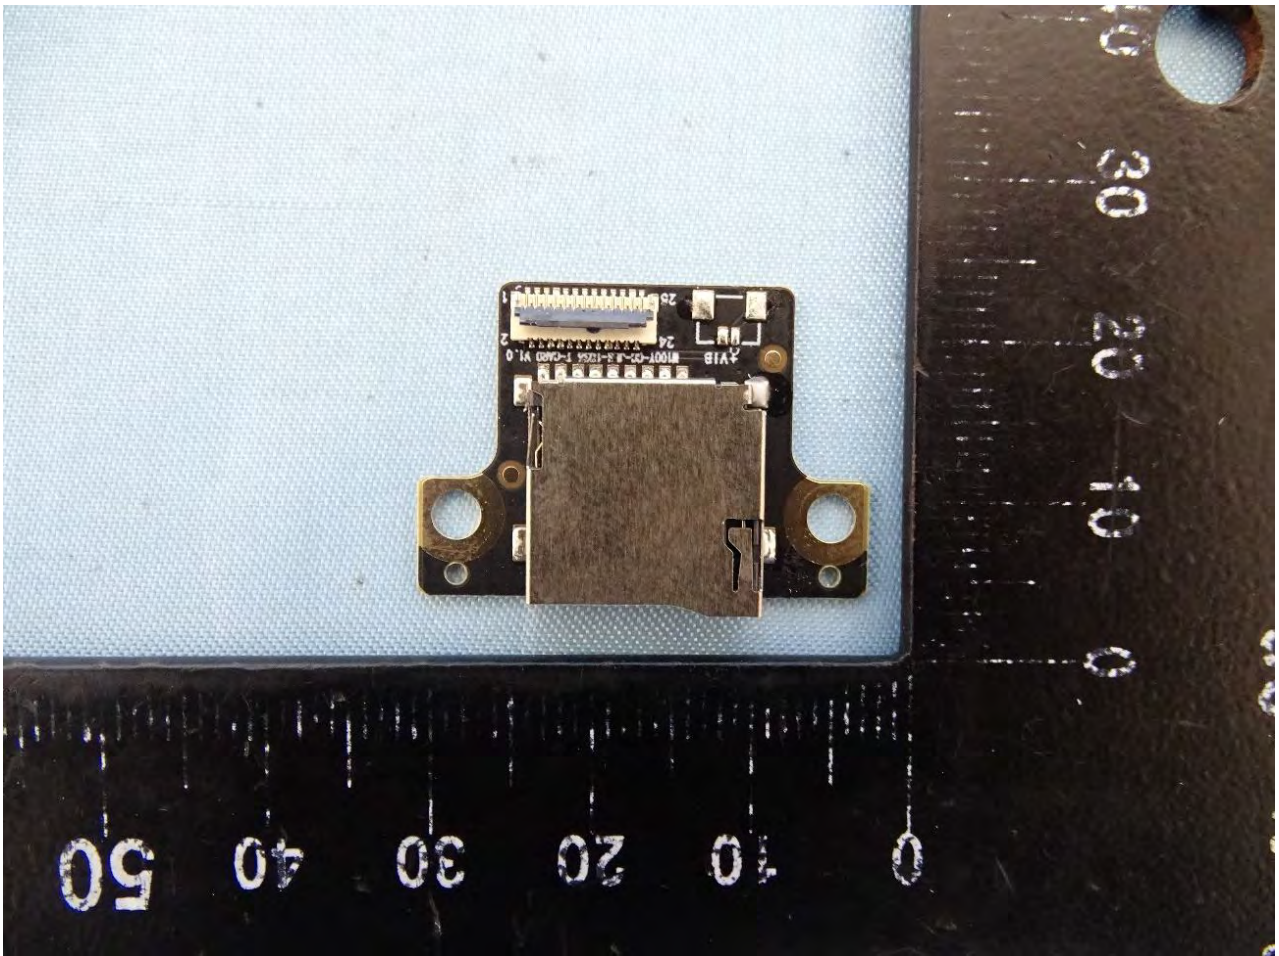

3. Internal Photograph of EUT

Brand Name: acer / Model Name: A22001 / Marketing Name: Iconia Tab P10, P10-11

WLAN, Bluetooth and GPS Antenna

————THE END————