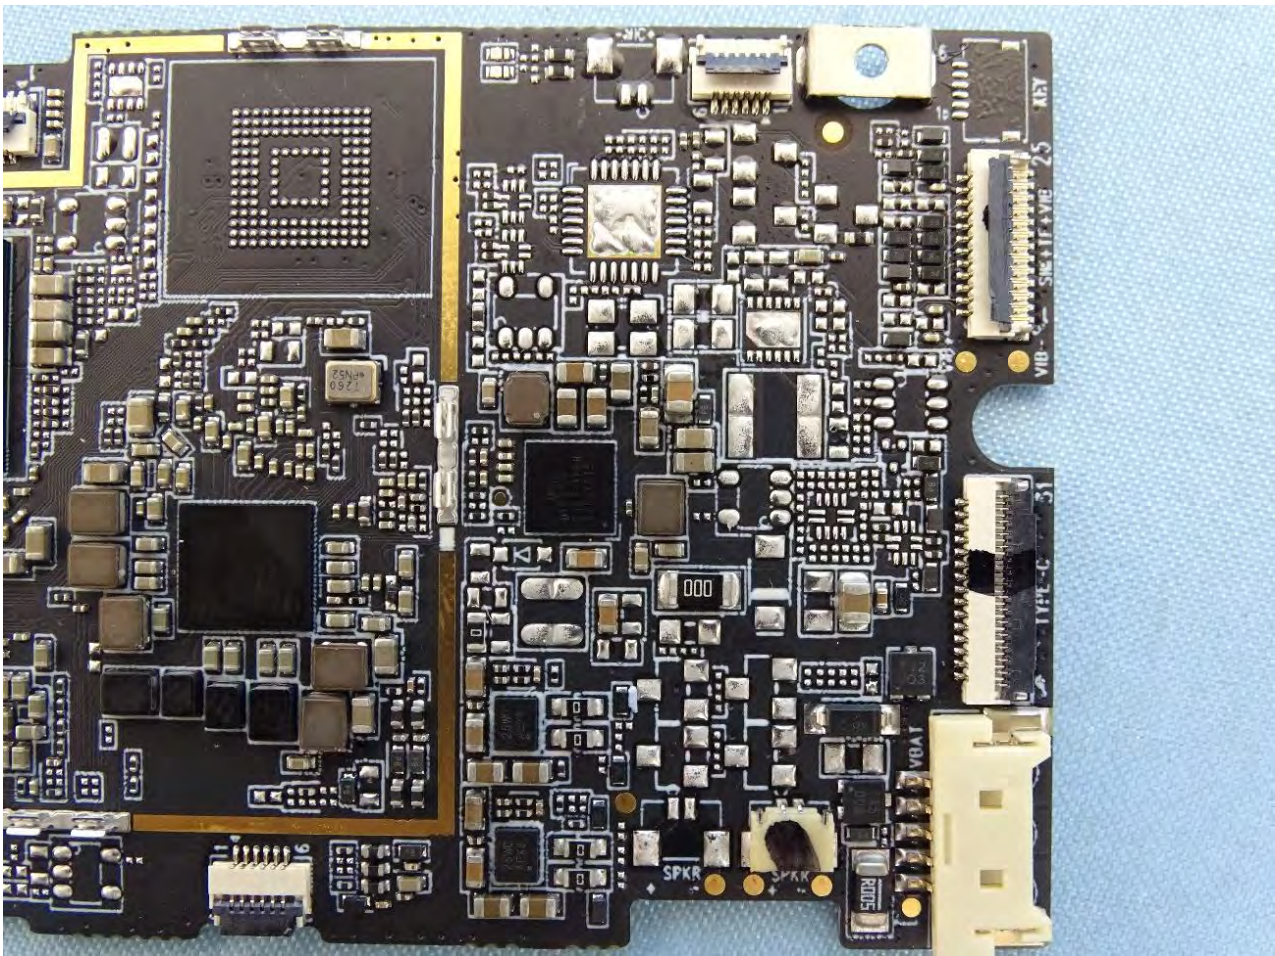

3. Internal Photograph of EUT

Brand Name: acer / Model Name: A22001 / Marketing Name: Iconia Tab P10, P10-11

WLAN, Bluetooth and GPS Antenna

————THE END————