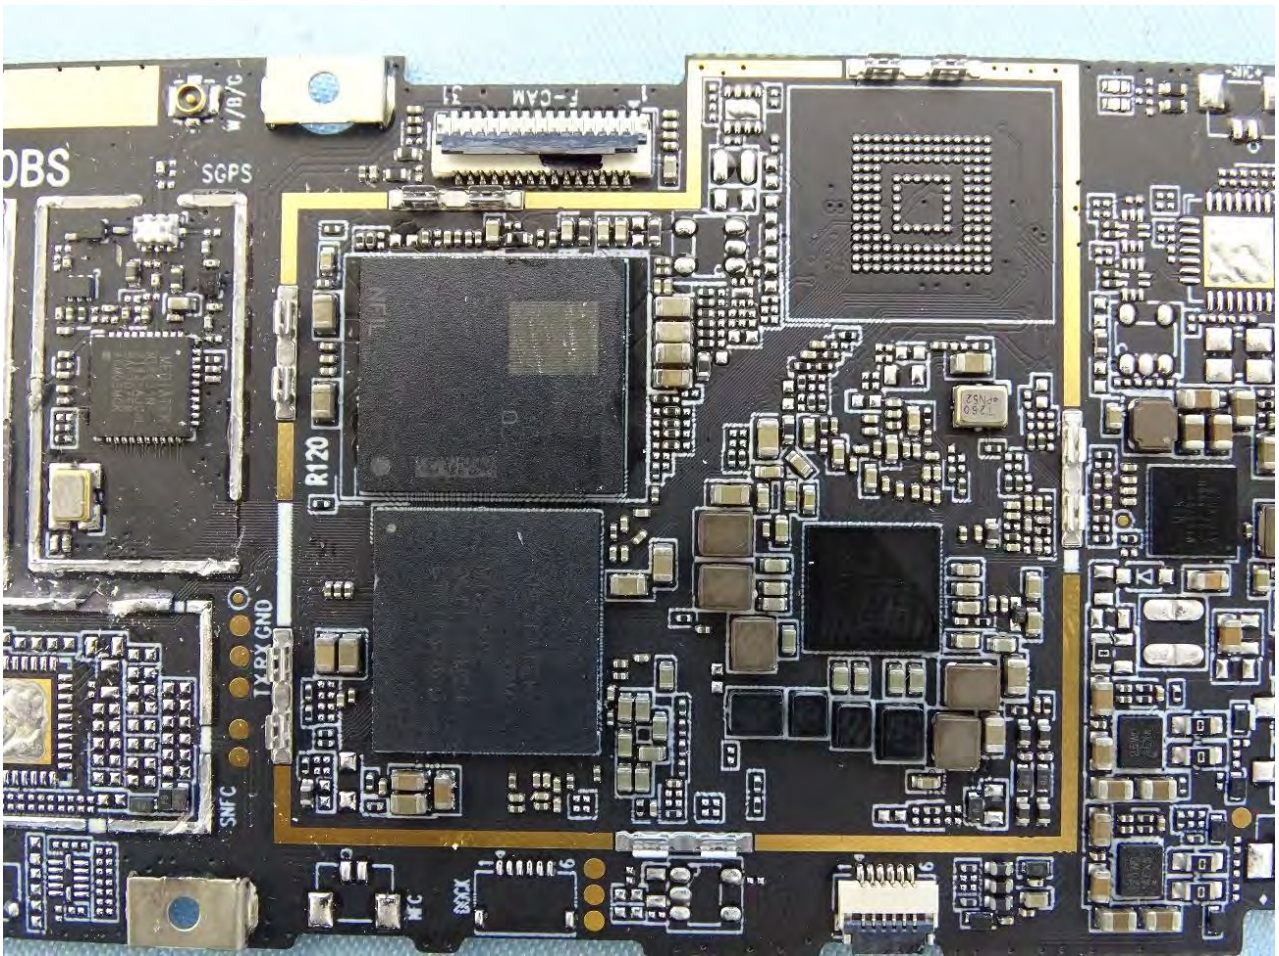

3. Internal Photograph of EUT

Brand Name: acer / Model Name: A22001 / Marketing Name: Iconia Tab P10, P10-11

WLAN, Bluetooth and GPS Antenna

————THE END————