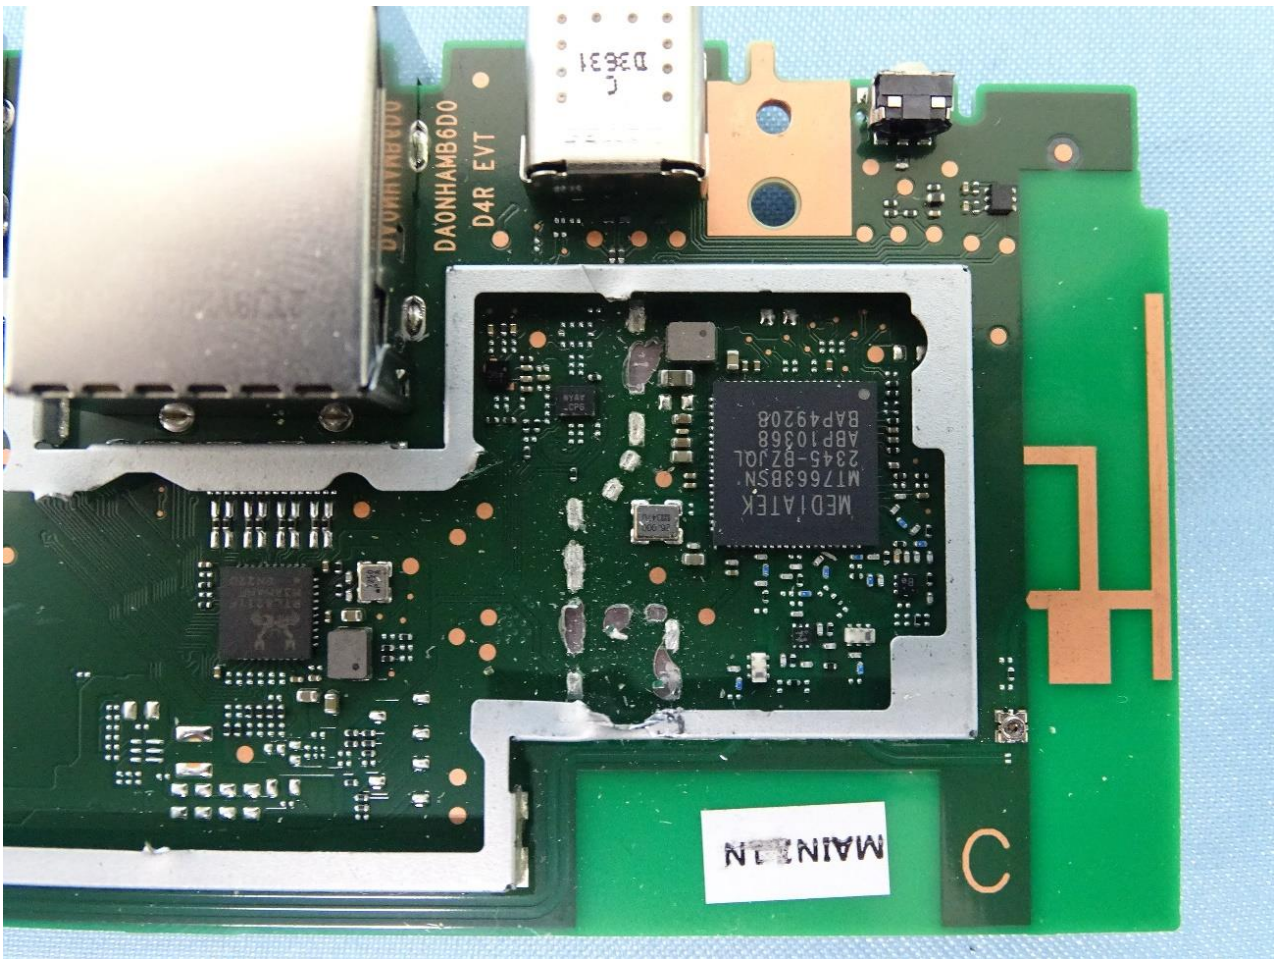

1. Internal Photograph of EUT

Model Name: GRS6B

Ant. 0

Ant. 1

————THE END————