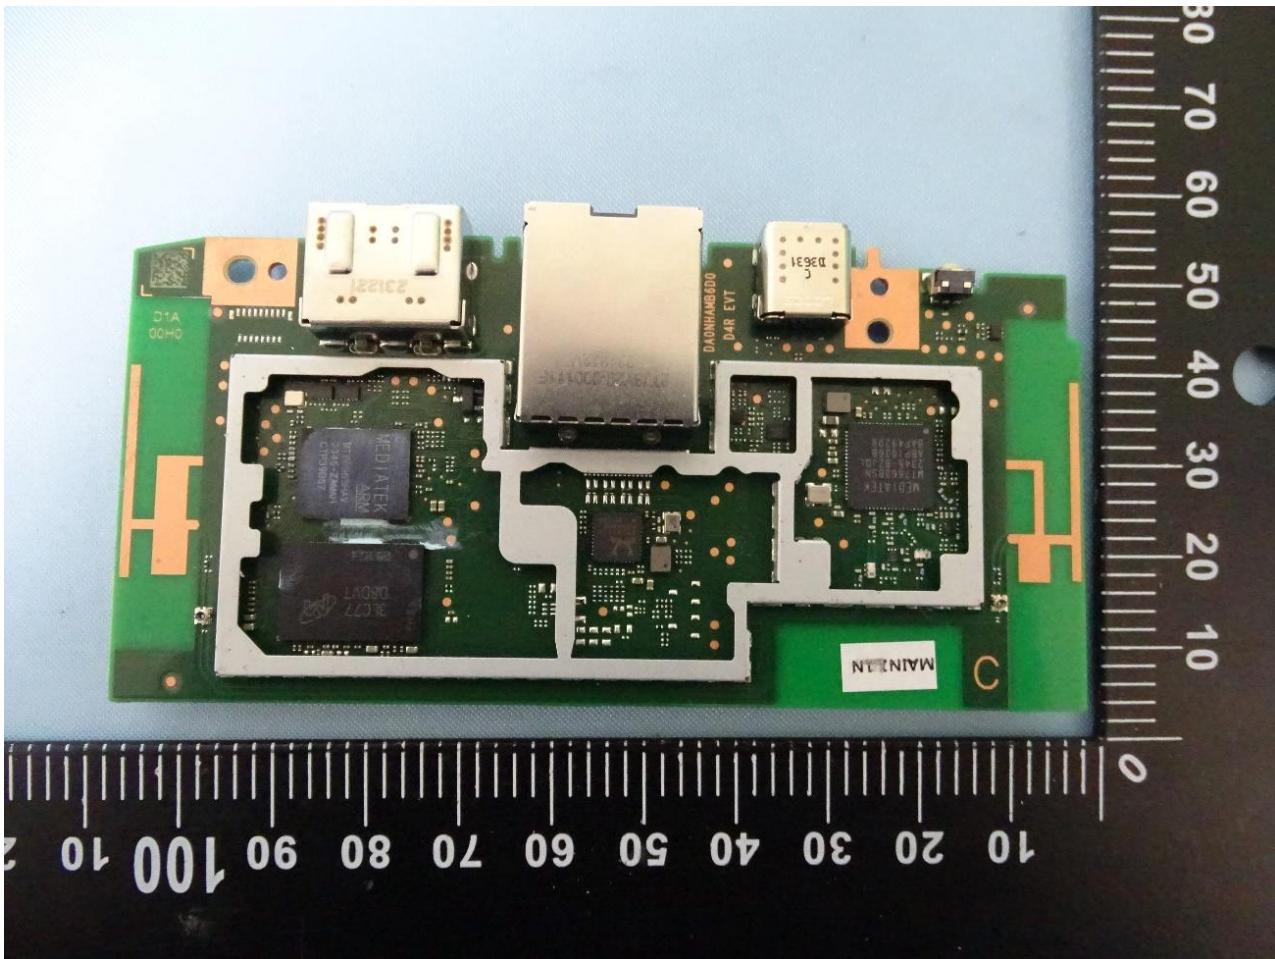

1. Internal Photograph of EUT

Model Name: GRS6B

Ant. 0

Ant. 1

————THE END————