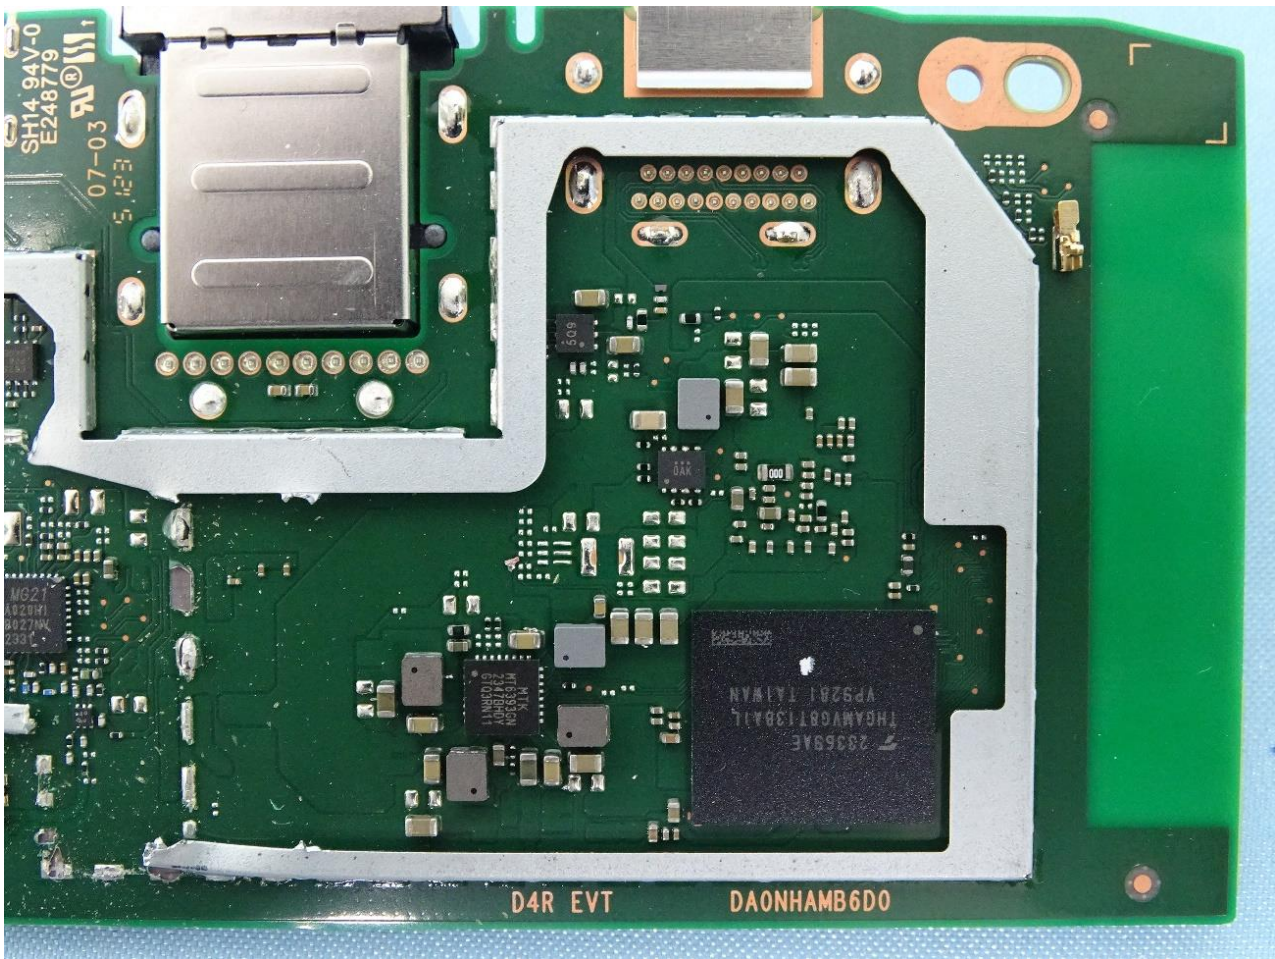

1. Internal Photograph of EUT

Model Name: GRS6B

Ant. 0

Ant. 1

————THE END————