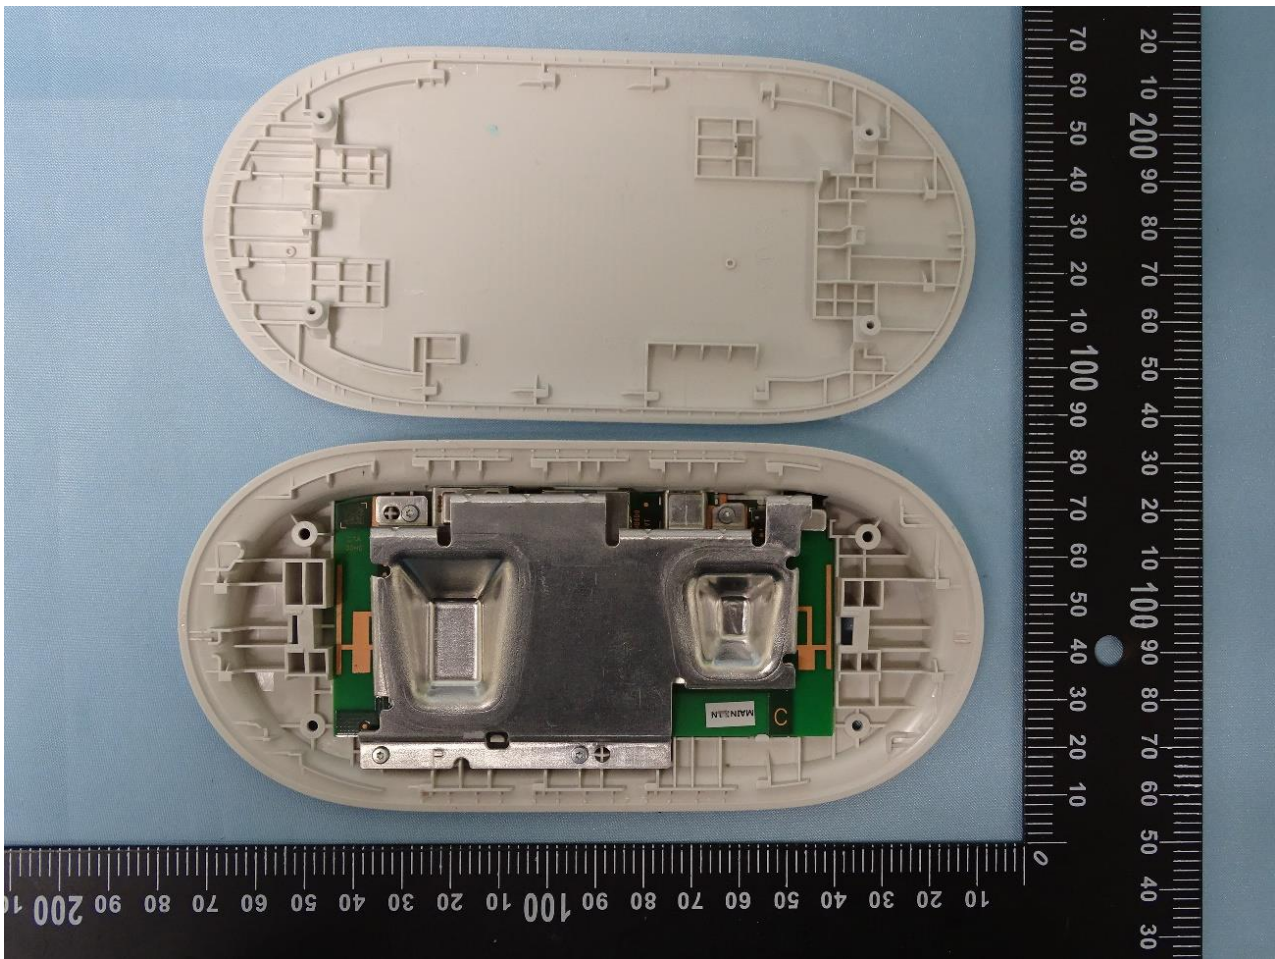

1. Internal Photograph of EUT

Model Name: GRS6B

Ant. 0

Ant. 1

————THE END————