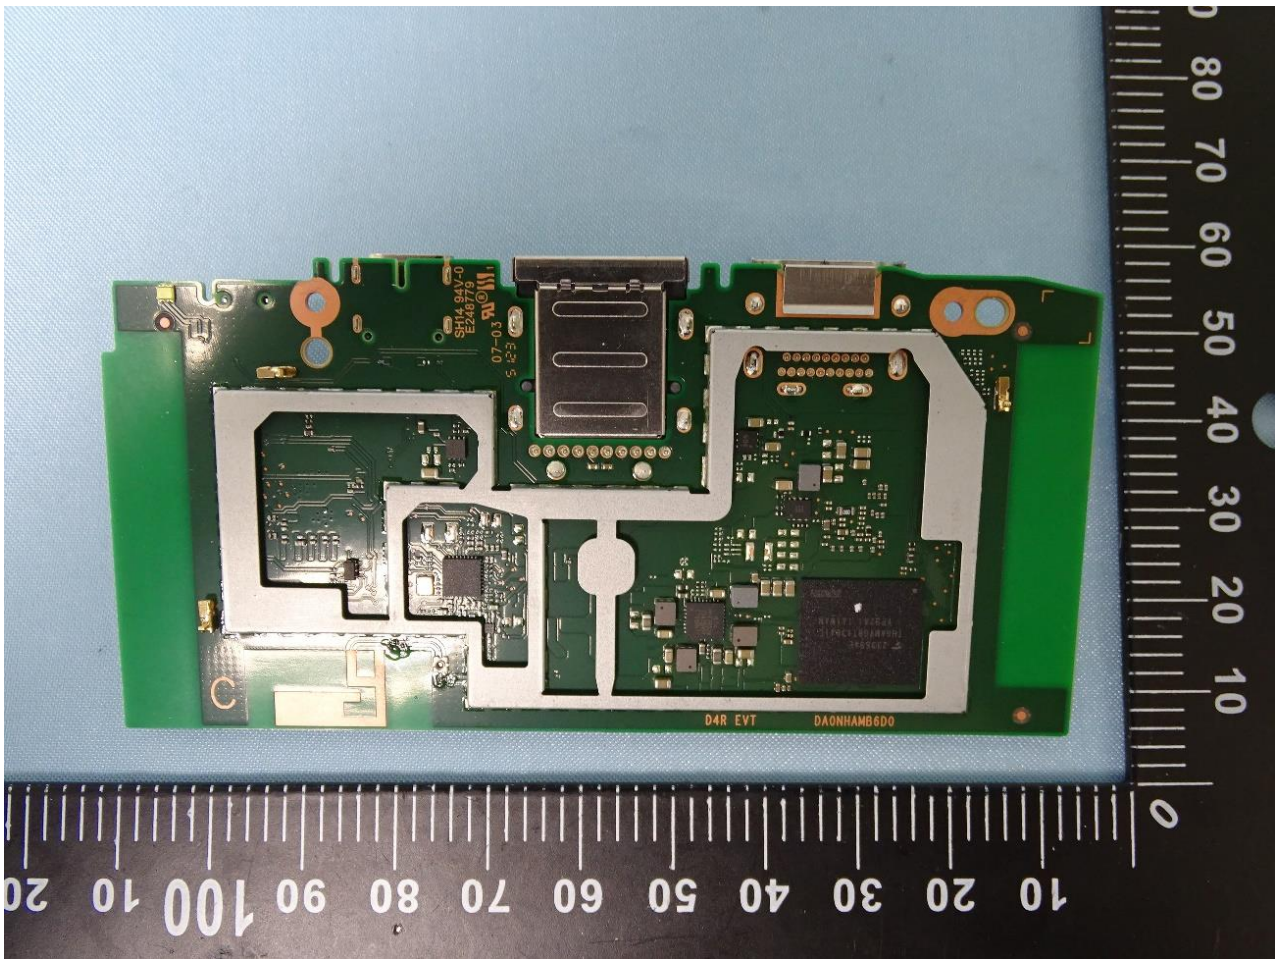

1. Internal Photograph of EUT

Model Name: GRS6B

Ant. 0

Ant. 1

————THE END————