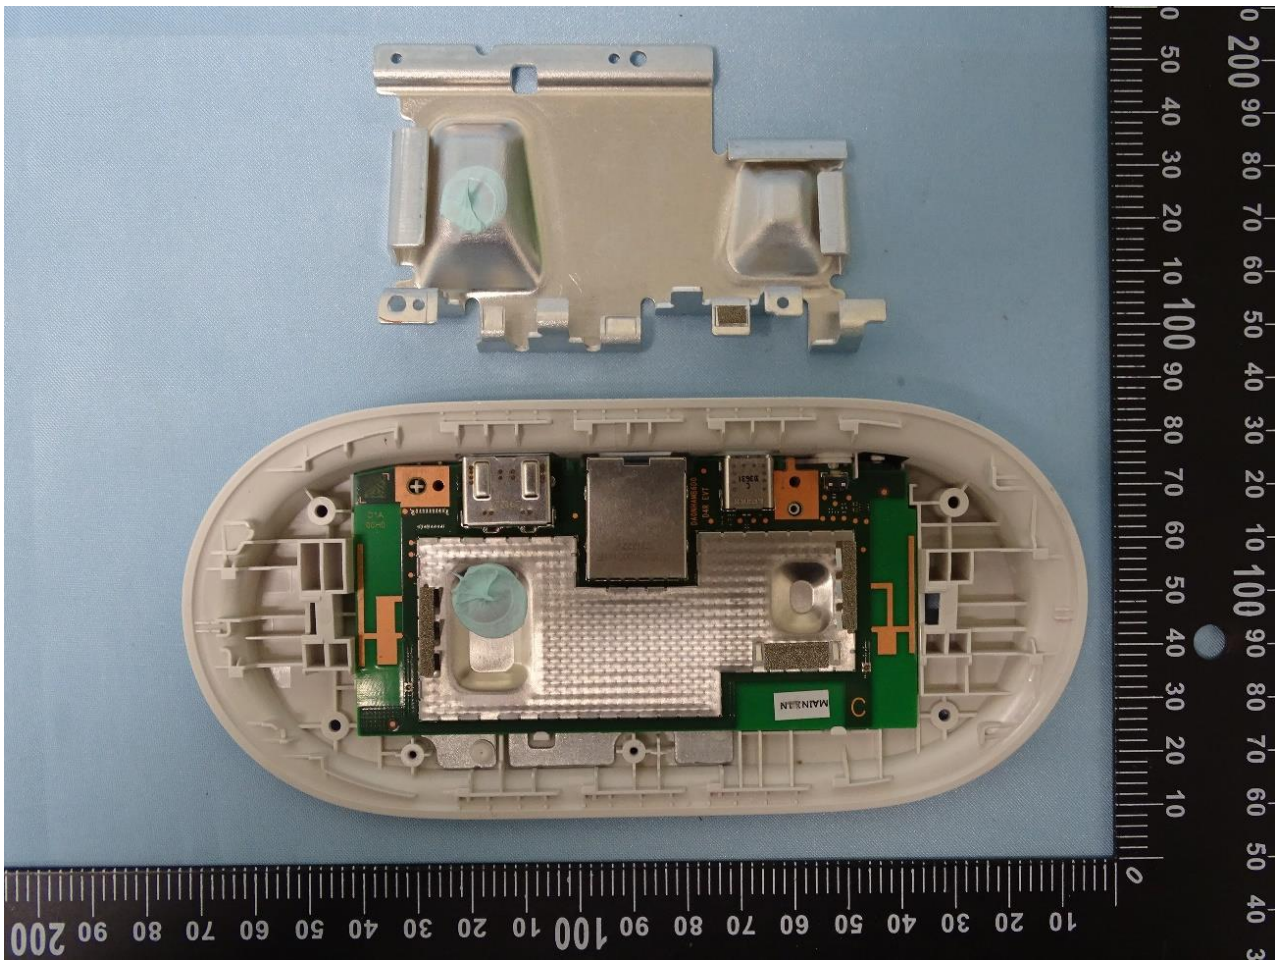

1. Internal Photograph of EUT

Model Name: GRS6B

Ant. 0

Ant. 1

————THE END————