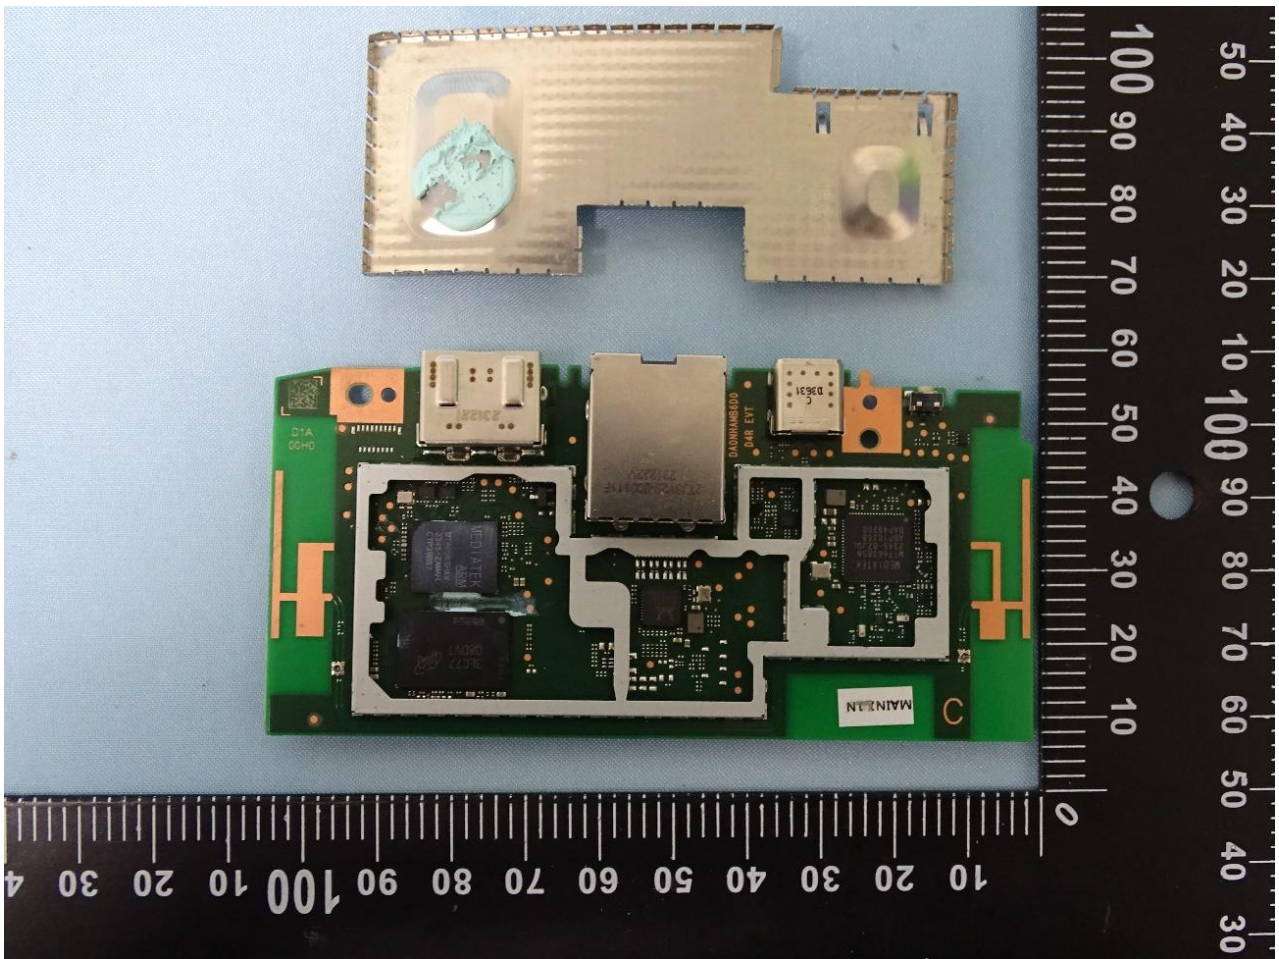

1. Internal Photograph of EUT

Model Name: GRS6B

Ant. 0

Ant. 1

————THE END————