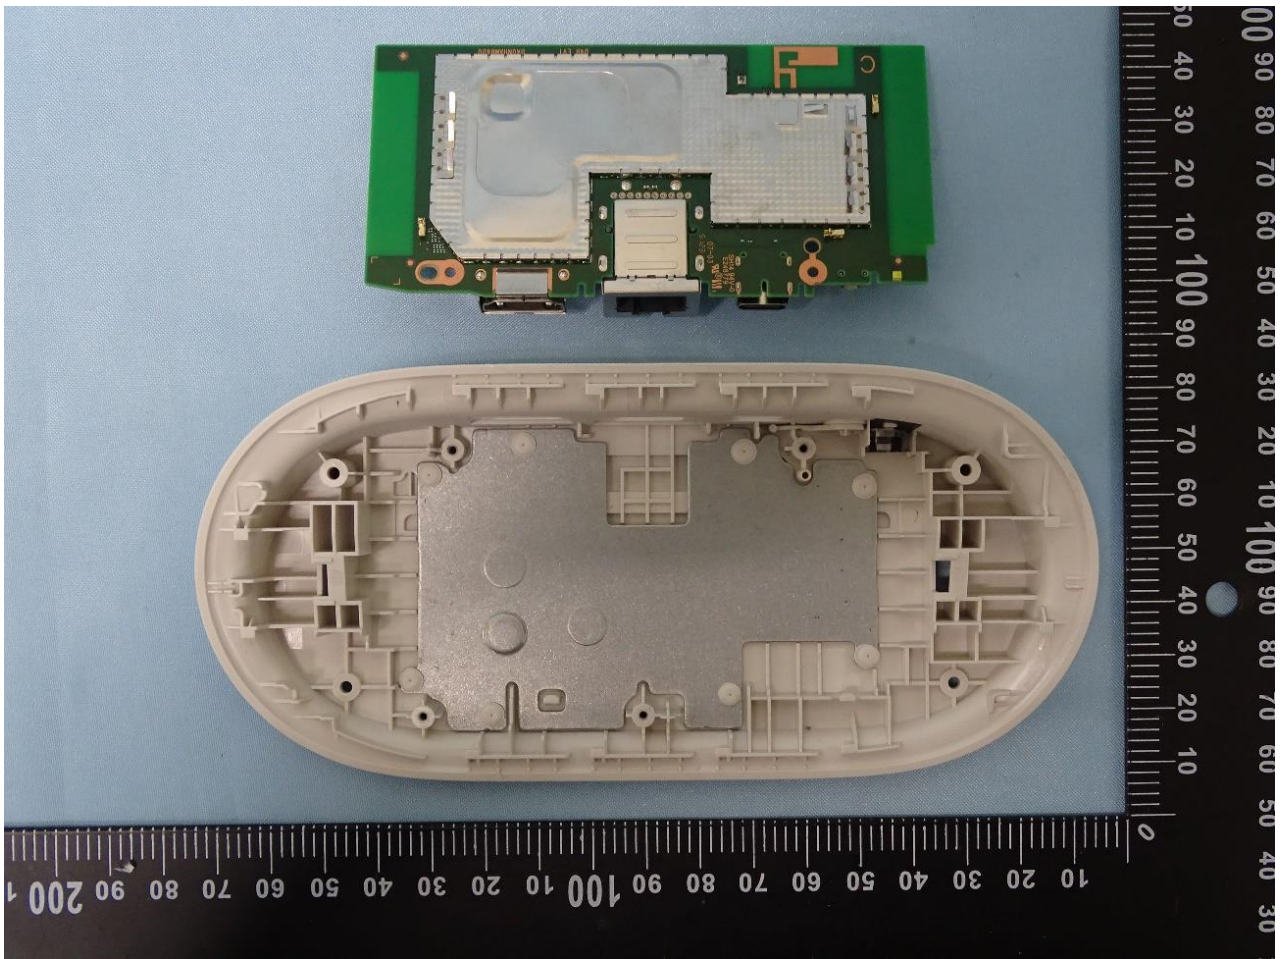

1. Internal Photograph of EUT

Model Name: GRS6B

Ant. 0

Ant. 1

————THE END————