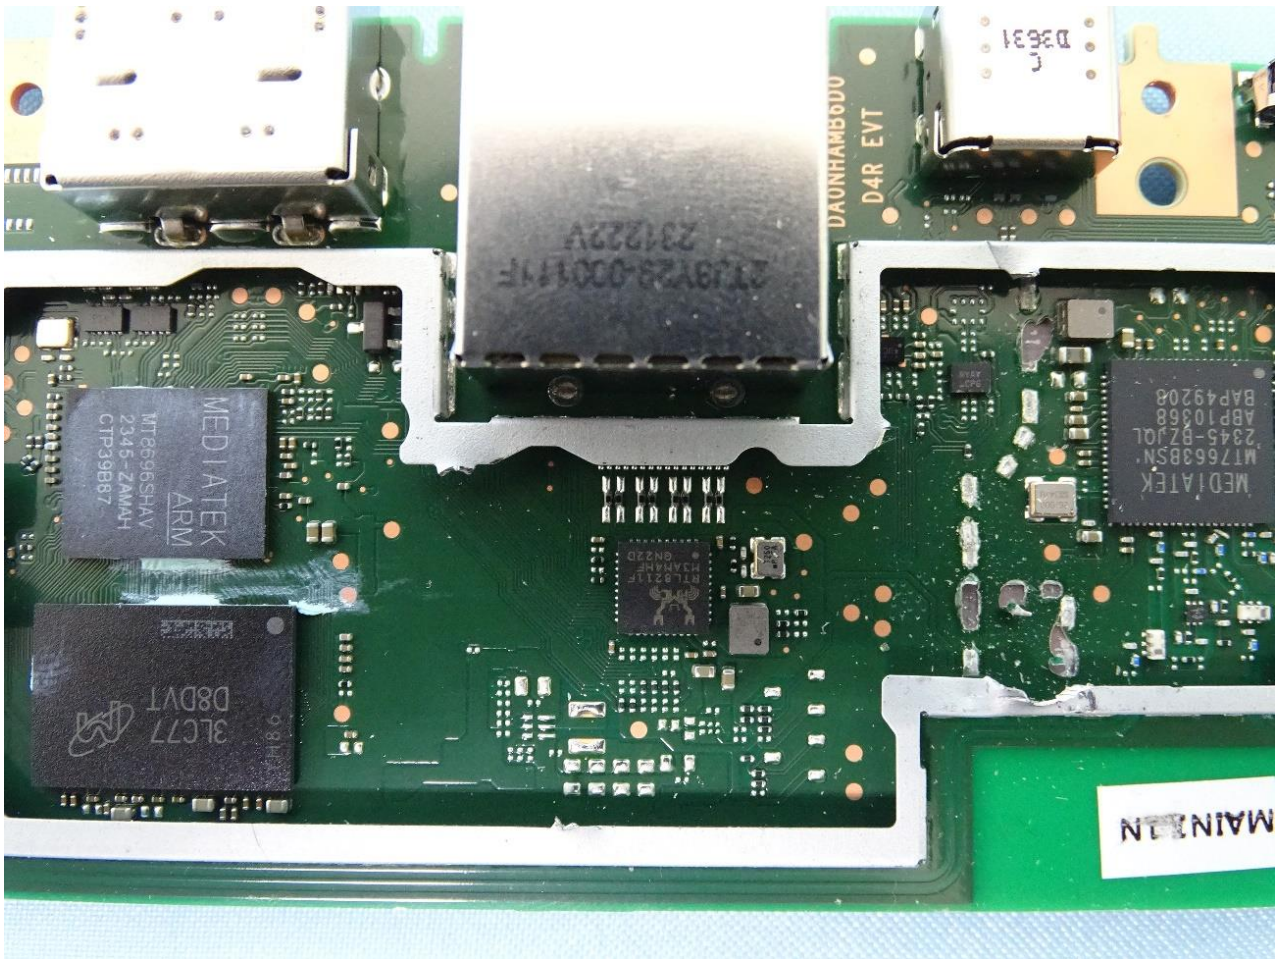

1. Internal Photograph of EUT

Model Name: GRS6B

Ant. 0

Ant. 1

————THE END————