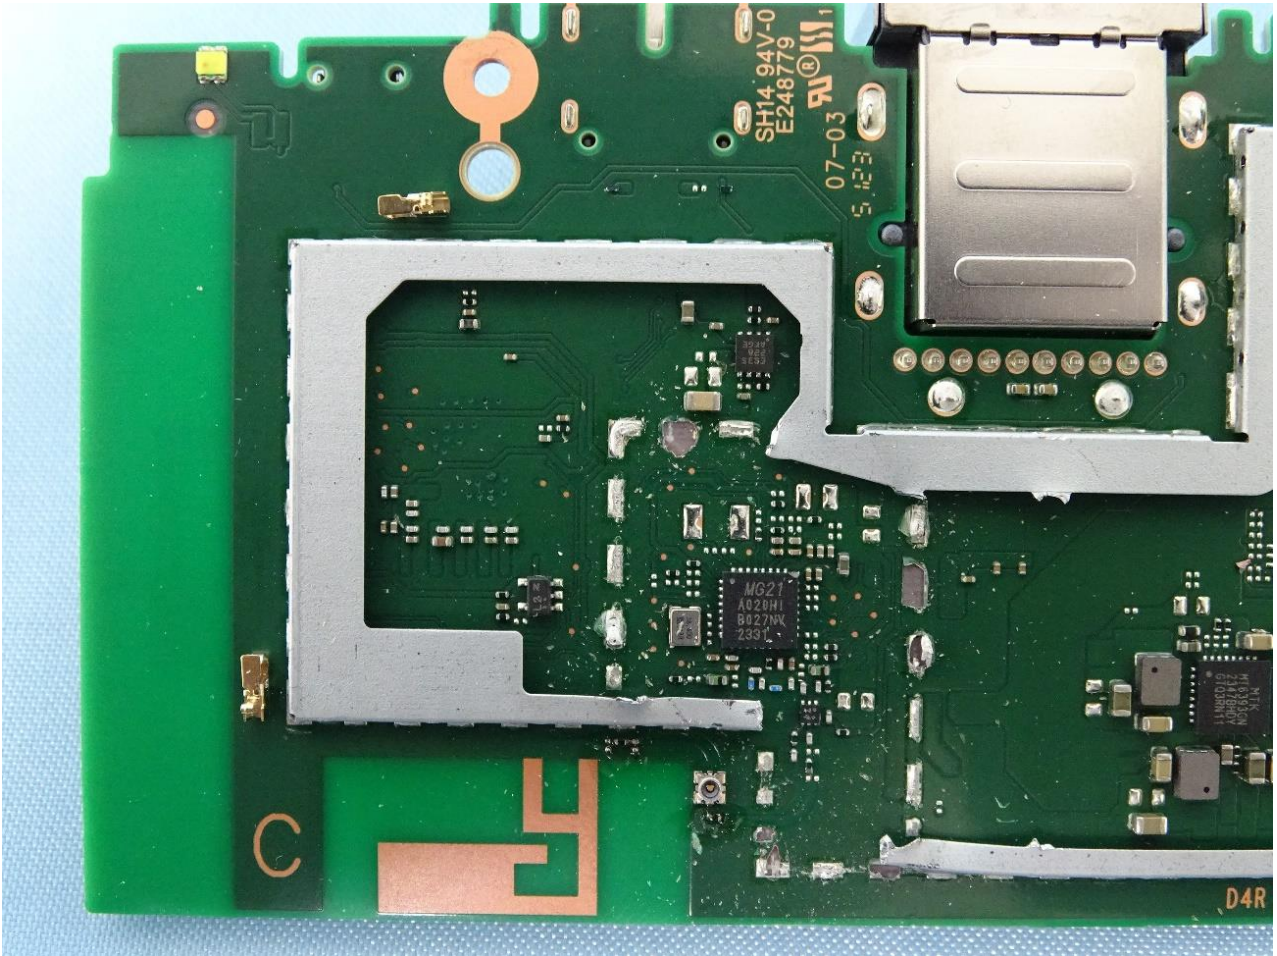

1. Internal Photograph of EUT

Model Name: GRS6B

Ant. 0

Ant. 1

————THE END————