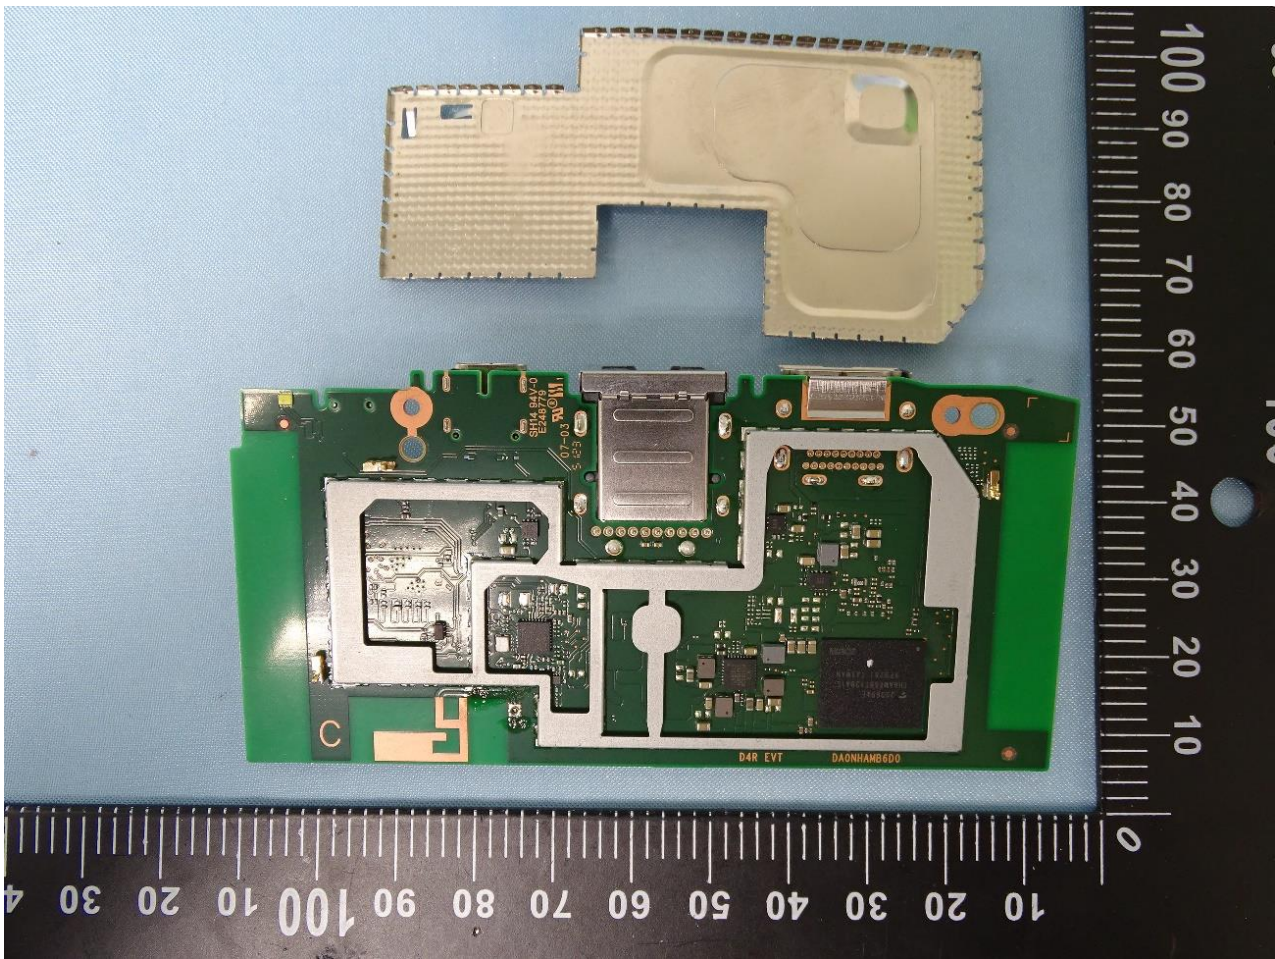

1. Internal Photograph of EUT

Model Name: GRS6B

Ant. 0

Ant. 1

————THE END————