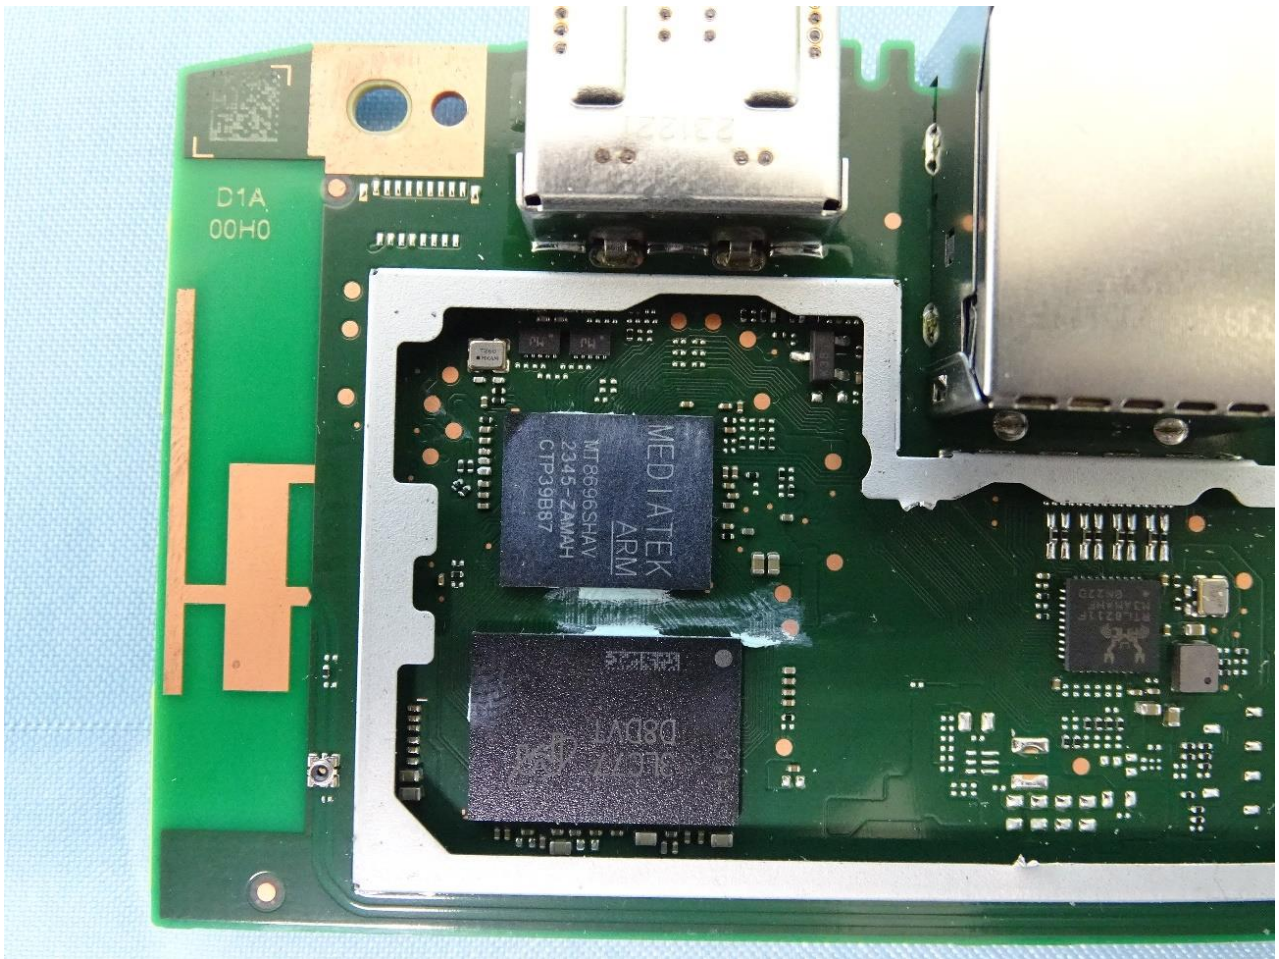

1. Internal Photograph of EUT

Model Name: GRS6B

Ant. 0

Ant. 1

————THE END————