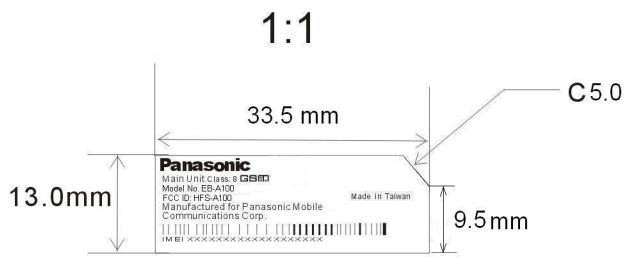

4

5

6

7

DRAWING No.: C4280255A

3		
2		
1		
ITEM	PART NO.	DESCRIPTION
Quanta Computer Inc.		MODEL
NO. 188, Wen Hwa 2nd Ra., Kuei Shan Hsiang, Tao Yuan Shien, TAIWAN, R.O.C.		A100

3C				NAME	RATING LABEL			APPROVED		
3B				TOL. ±	1 PLC	2 PLC	ANGLE	UNIT	MM	DESIGNED
3A	FIRST RELEASE	10.Mar.04		MATERIAL			SCALE	S/N	DRAWN	
LTR	DESCRIPTION	DATE	APP	FINISH	SEE NOTE		DATE	10.Mar.04	REV	3A
REVISIONS				THE 3RD PROJECTION			DWG. NO.	C4280255A		