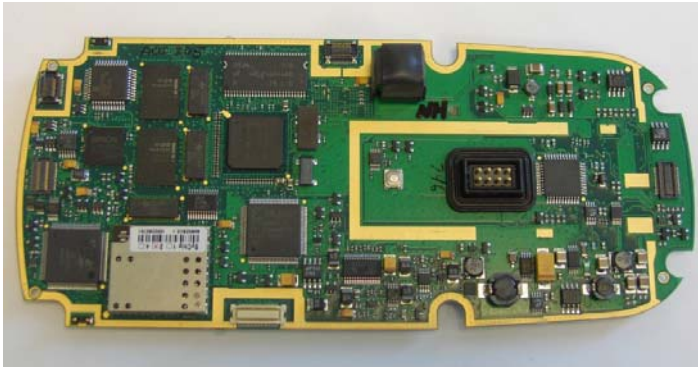

7900 MC 75 Terminal

7900 Front and Back Views

7900 Left and Right Side Views

7900 Top and Bottom Views

7900 Top and Bottom Open

**7900 “BUPE” Unit Configuration
MC75 GSM, Bluetooth Radios Included**

7900 “BUPE” Label Placement

**7900 “BUPE” Radio
Placement Internal**

**Front and Back Views of Bluetooth and MC75 GSM
Placement of GSM Module**

Bluetooth Radio Front and Back

MC75 GSM Radio Front and Back

Placement of GSM Module in device

7900 Internal Board Views

Main Board Front and Back Views

Key Board Front and Back Views

GSM Power Board Front and Back Views