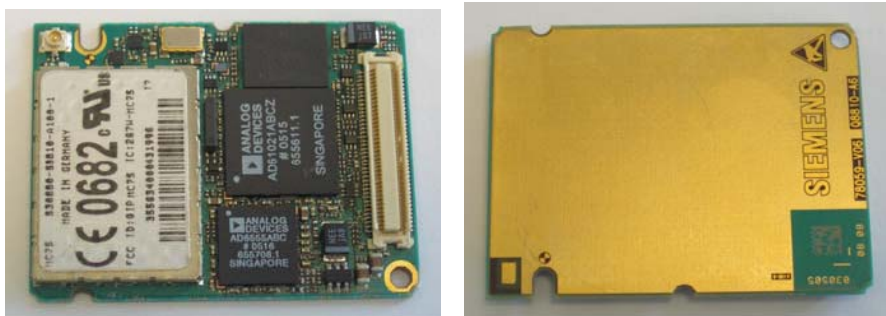

7900 MC 75 Terminal

7900 Front and Back Views

7900 Left and Right Side Views

7900 Top and Bottom Views

7900 Top and Bottom Open

**7900 “BUPE” Unit Configuration
MC75 GSM, Bluetooth Radios Included**

7900 “BUPE” Label Placement

**7900 “BUPE” Radio
Placement Internal**

**Front and Back Views of Bluetooth and MC75 GSM
Placement of GSM Module**

Bluetooth Radio Front and Back

MC75 GSM Radio Front and Back

Placement of GSM Module in device