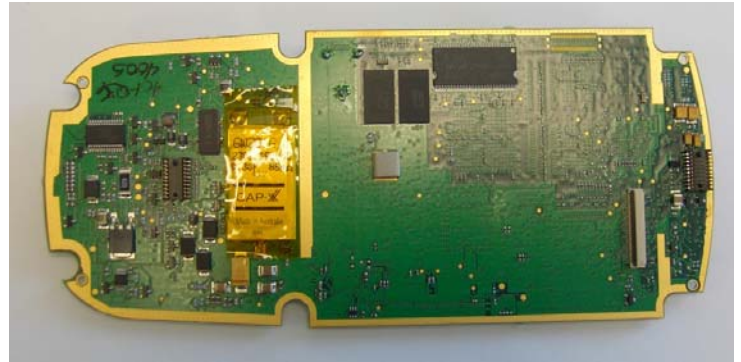

7900 MC 75 Terminal

7900 Front and Back Views

7900 Left and Right Side Views

7900 Top and Bottom Views

7900 Top and Bottom Open

**7900 “BUPE” Unit Configuration
MC75 GSM, Bluetooth Radios Included**

7900 “BUPE” Label Placement

**7900 “BUPE” Radio
Placement Internal**

**Front and Back Views of Bluetooth and MC75 GSM
Placement of GSM Module**

Bluetooth Radio Front and Back

MC75 GSM Radio Front and Back

Placement of GSM Module in device

7900 Internal Board Views

Main Board Front and Back Views

Key Board Front and Back Views

GSM Power Board Front and Back Views