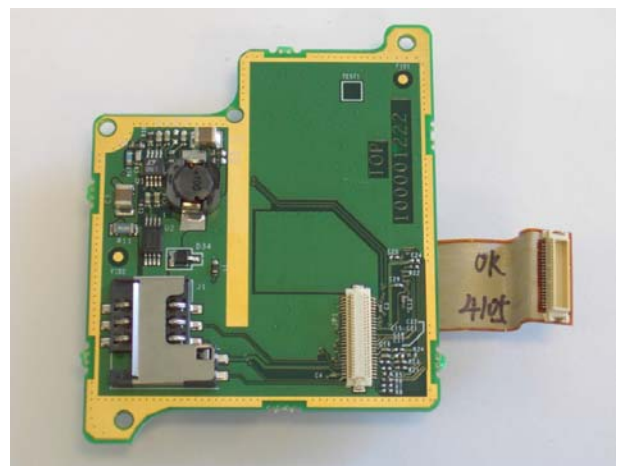

7900 MC 75 Terminal

7900 Front and Back Views

7900 Left and Right Side Views

7900 Top and Bottom Views

7900 Top and Bottom Open

**7900 “BUPE” Unit Configuration
MC75 GSM, Bluetooth Radios Included**

7900 “BUPE” Label Placement

**7900 “BUPE” Radio
Placement Internal**

**Front and Back Views of Bluetooth and MC75 GSM
Placement of GSM Module**

Bluetooth Radio Front and Back

MC75 GSM Radio Front and Back

Placement of GSM Module in device

7900 Internal Board Views

Main Board Front and Back Views

Key Board Front and Back Views

GSM Power Board Front and Back Views