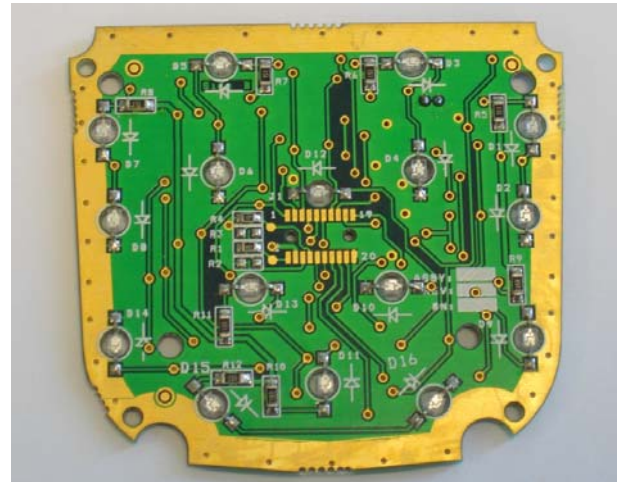

7900 MC 75 Terminal

7900 Front and Back Views

7900 Left and Right Side Views

7900 Top and Bottom Views

7900 Top and Bottom Open

**7900 “BUPE” Unit Configuration
MC75 GSM, Bluetooth Radios Included**

7900 “BUPE” Label Placement

**7900 “BUPE” Radio
Placement Internal**

**Front and Back Views of Bluetooth and MC75 GSM
Placement of GSM Module**

Bluetooth Radio Front and Back

MC75 GSM Radio Front and Back

Placement of GSM Module in device

7900 Internal Board Views

Main Board Front and Back Views

Key Board Front and Back Views

GSM Power Board Front and Back Views