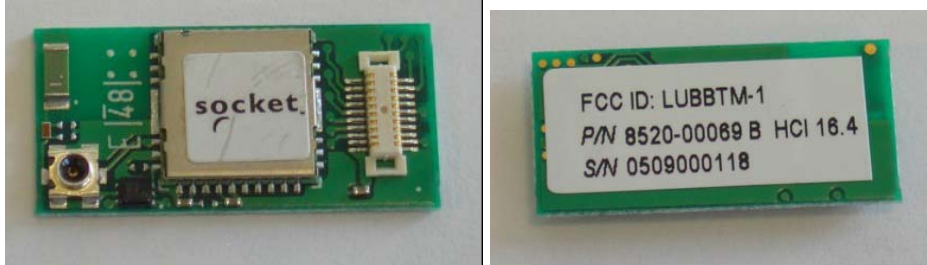

7900 MC 75 Terminal

7900 Front and Back Views

7900 Left and Right Side Views

7900 Top and Bottom Views

7900 Top and Bottom Open

**7900 “BUPE” Unit Configuration
MC75 GSM, Bluetooth Radios Included**

7900 “BUPE” Label Placement

**7900 “BUPE” Radio
Placement Internal**

**Front and Back Views of Bluetooth and MC75 GSM
Placement of GSM Module**

Bluetooth Radio Front and Back

MC75 GSM Radio Front and Back

Placement of GSM Module in device