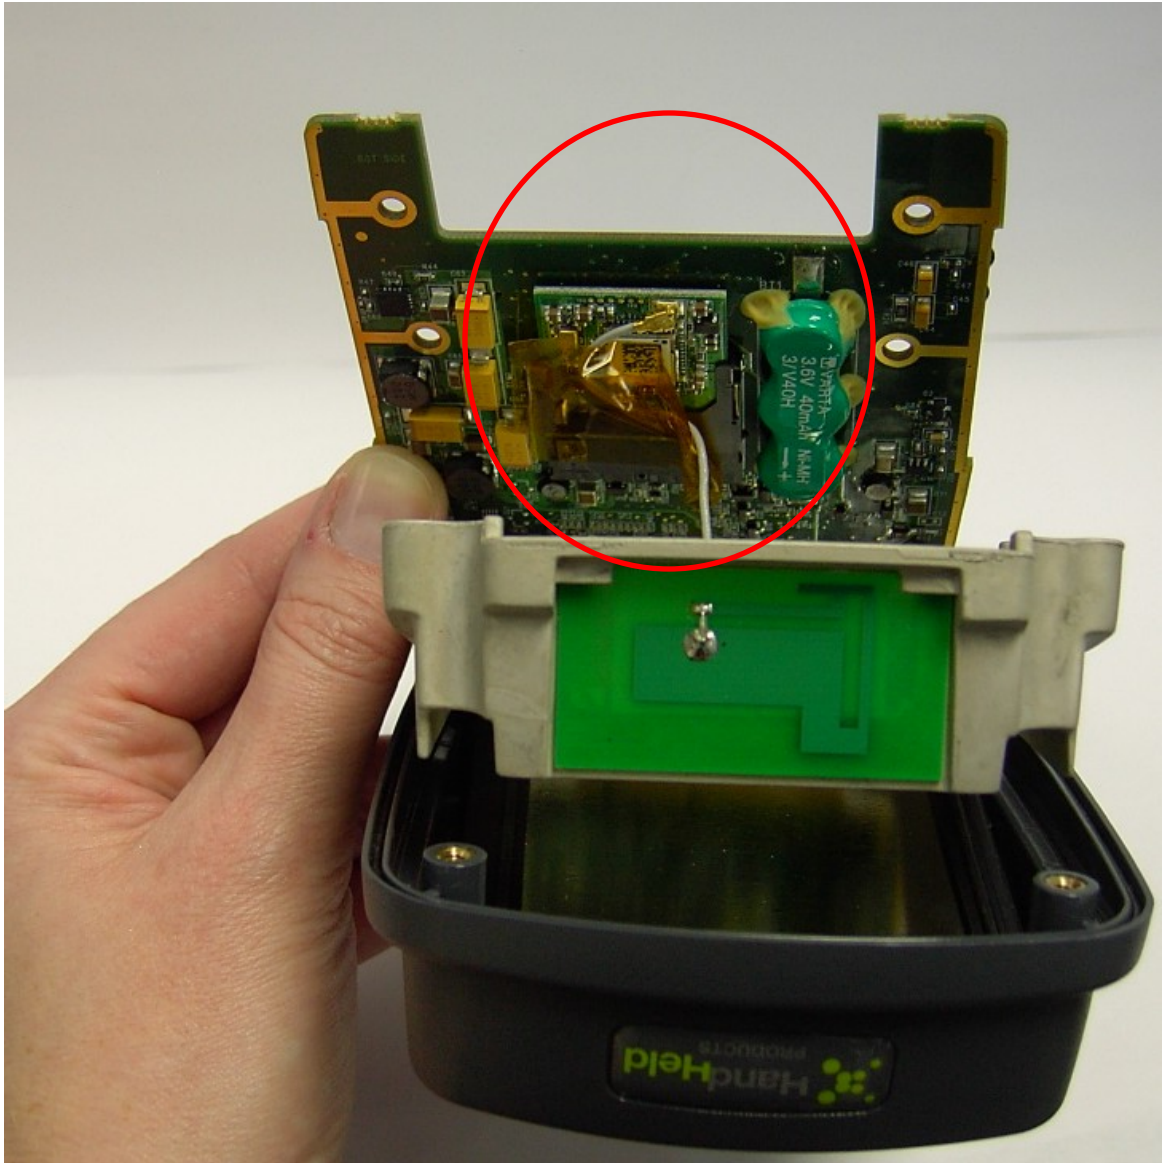

7850 LPGE Terminal

Bluetooth Radio

Top and Bottom Open

**7850 “LPGE” Unit Configuration
802.11g and Bluetooth Radio Included**

7850 “LPGE” Label Placement

7850 “LPGE” 802.11g Antenna Placement Internal

**7850 “LPGE” 802.11g Radio Module
Placement inside terminal**

**7850 “LPGE” 802.11g Radio Module
Placement inside terminal
View through the frame**