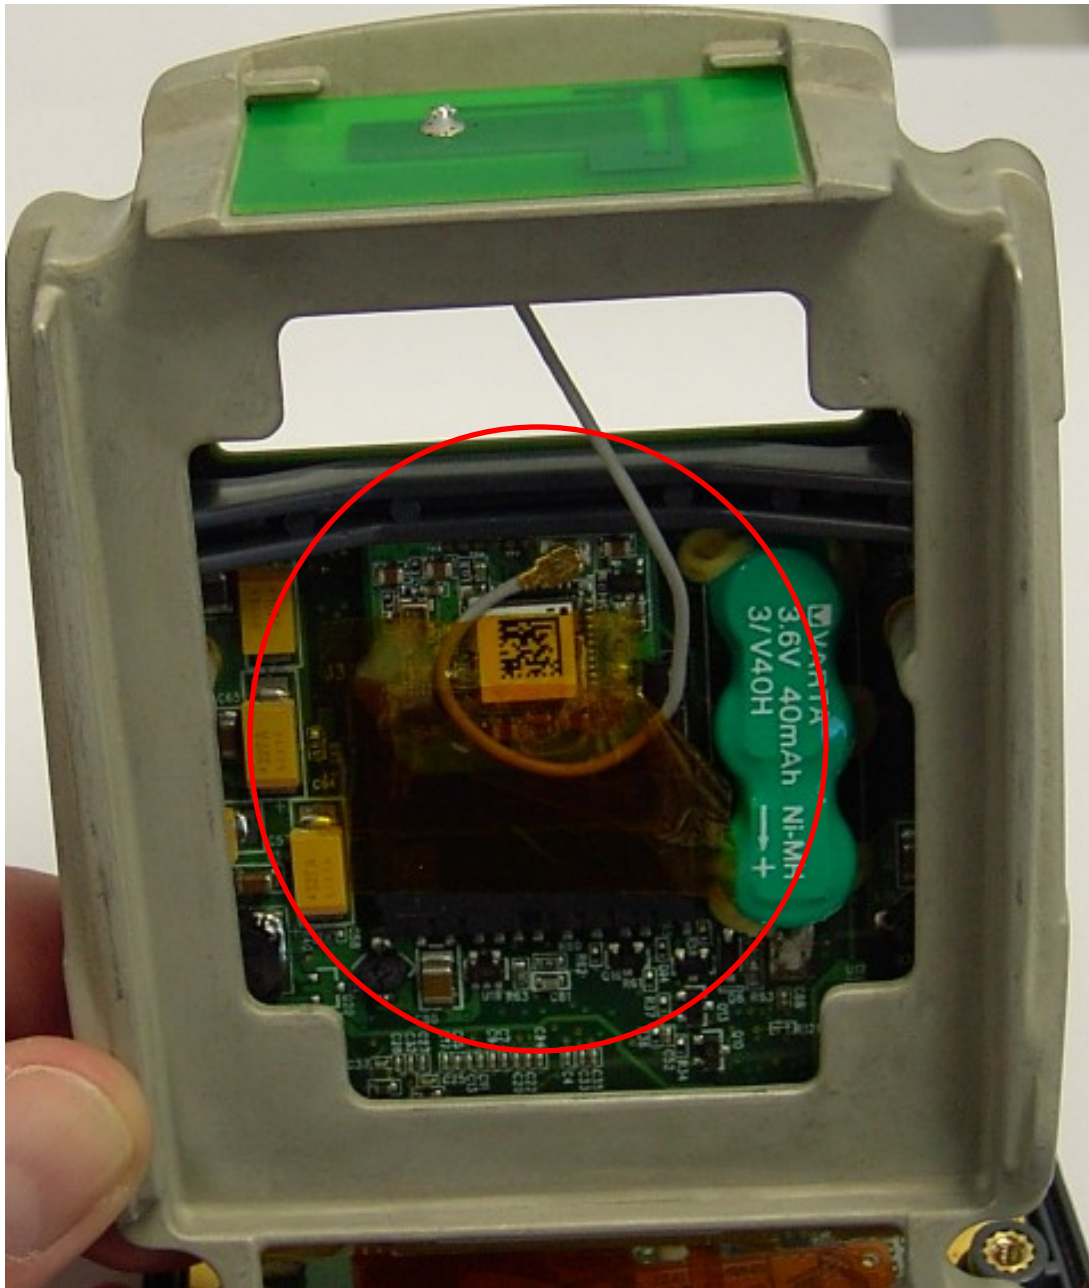

7850 LPGE Terminal

Bluetooth Radio

Top and Bottom Open

**7850 “LPGE” Unit Configuration
802.11g and Bluetooth Radio Included**

7850 “LPGE” Label Placement

7850 “LPGE” 802.11g Antenna Placement Internal

**7850 “LPGE” 802.11g Radio Module
Placement inside terminal**

**7850 “LPGE” 802.11g Radio Module
Placement inside terminal
View through the frame**