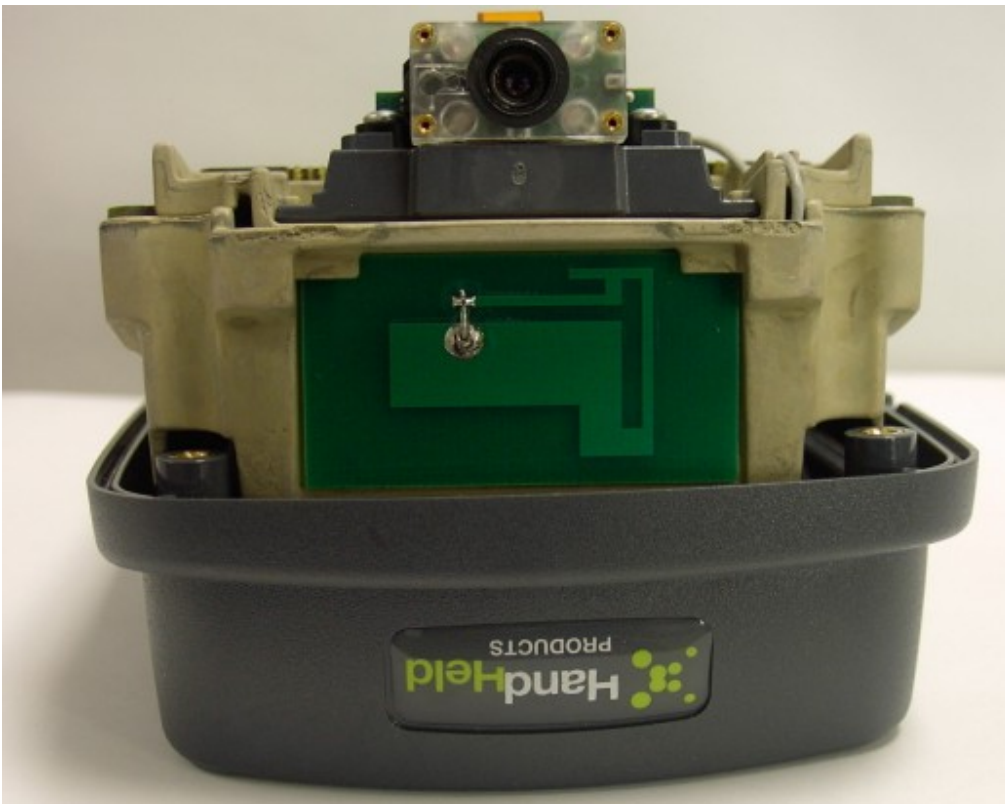

7850 LPGE Terminal

Bluetooth Radio

Top and Bottom Open

**7850 “LPGE” Unit Configuration
802.11g and Bluetooth Radio Included**

7850 “LPGE” Label Placement

7850 “LPGE” 802.11g Antenna Placement Internal

**7850 “LPGE” 802.11g Radio Module
Placement inside terminal**

**7850 “LPGE” 802.11g Radio Module
Placement inside terminal
View through the frame**