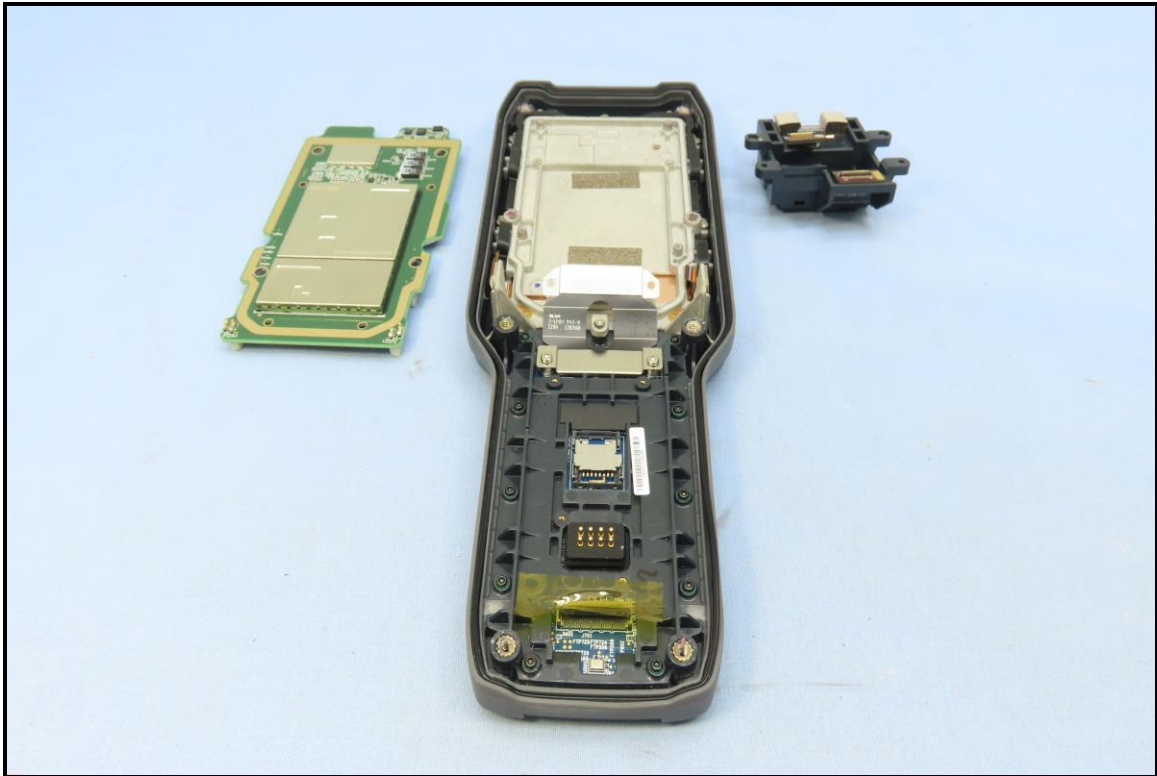

## CONSTRUCTION PHOTOS OF EUT

Brand: Honeywell / Model: CK65L0N

Sample AA (Key type- Alpha 4G, Scanner- S0703VE, w/ Camera)

**Sample AB (Key type- 42K Numeric 4G, Scanner- S0703VE, w/ Camera)**

**Sample AC (Key type- 53K Alpha 4G, Scanner- S0703VE, w/ Camera)**

Sample AD (Key type- 53K Alpha 4G, Scanner- Gen8, w/ Camera)

BUREAU  
VERITAS