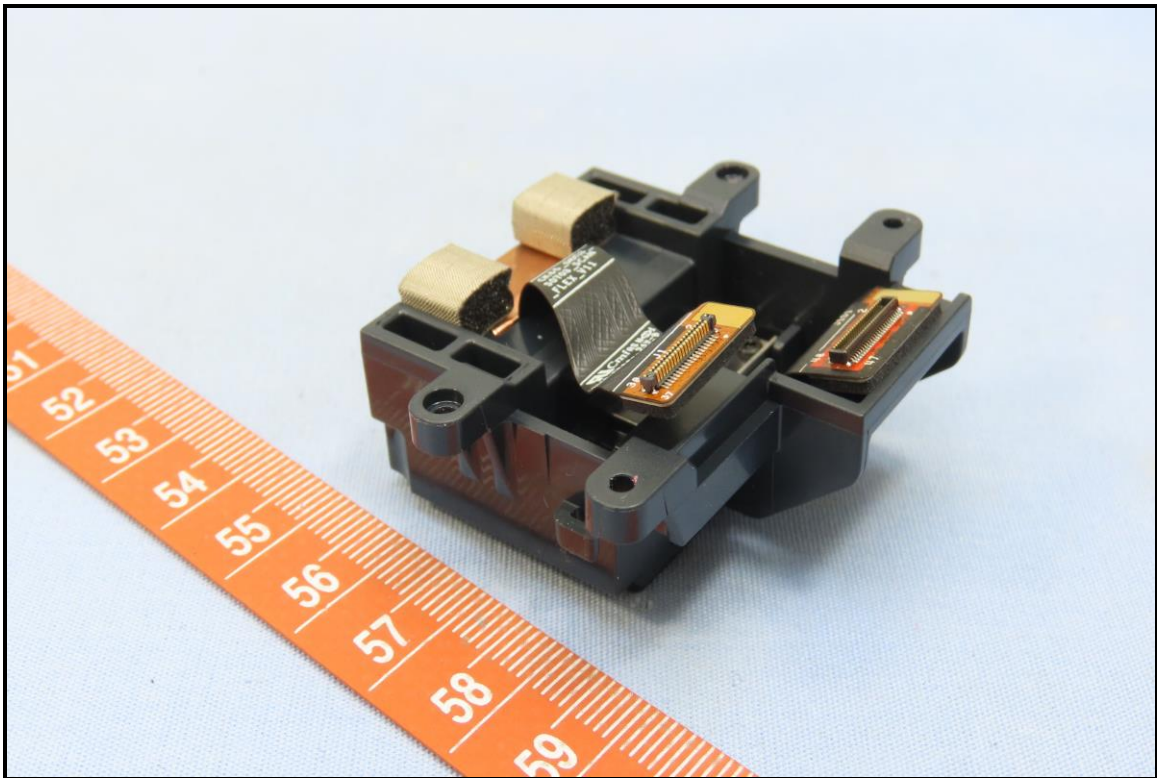

## CONSTRUCTION PHOTOS OF EUT

Brand: Honeywell / Model: CK65L0N

Sample AA (Key type- Alpha 4G, Scanner- S0703VE, w/ Camera)

**Sample AB (Key type- 42K Numeric 4G, Scanner- S0703VE, w/ Camera)**

**Sample AC (Key type- 53K Alpha 4G, Scanner- S0703VE, w/ Camera)**

Sample AD (Key type- 53K Alpha 4G, Scanner- Gen8, w/ Camera)

BUREAU  
VERITAS