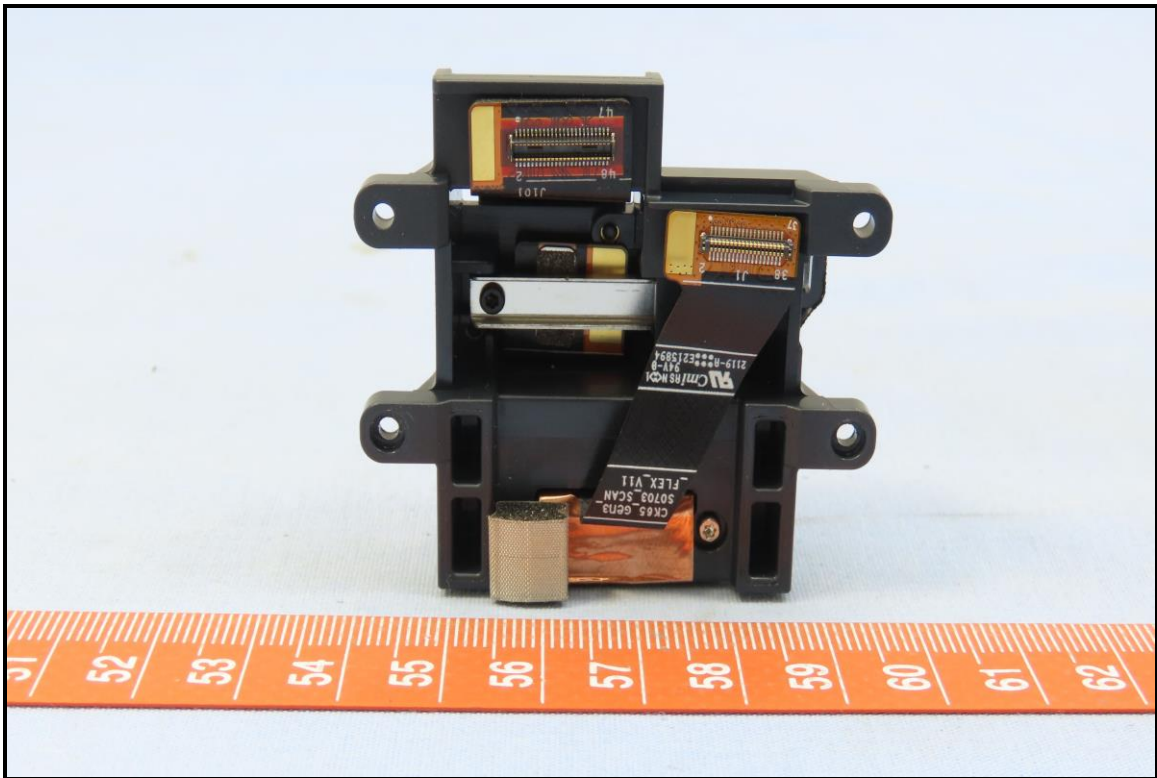

## CONSTRUCTION PHOTOS OF EUT

Brand: Honeywell / Model: CK65L0N

Sample AA (Key type- Alpha 4G, Scanner- S0703VE, w/ Camera)

**Sample AB (Key type- 42K Numeric 4G, Scanner- S0703VE, w/ Camera)**

**Sample AC (Key type- 53K Alpha 4G, Scanner- S0703VE, w/ Camera)**

Sample AD (Key type- 53K Alpha 4G, Scanner- Gen8, w/ Camera)

BUREAU  
VERITAS