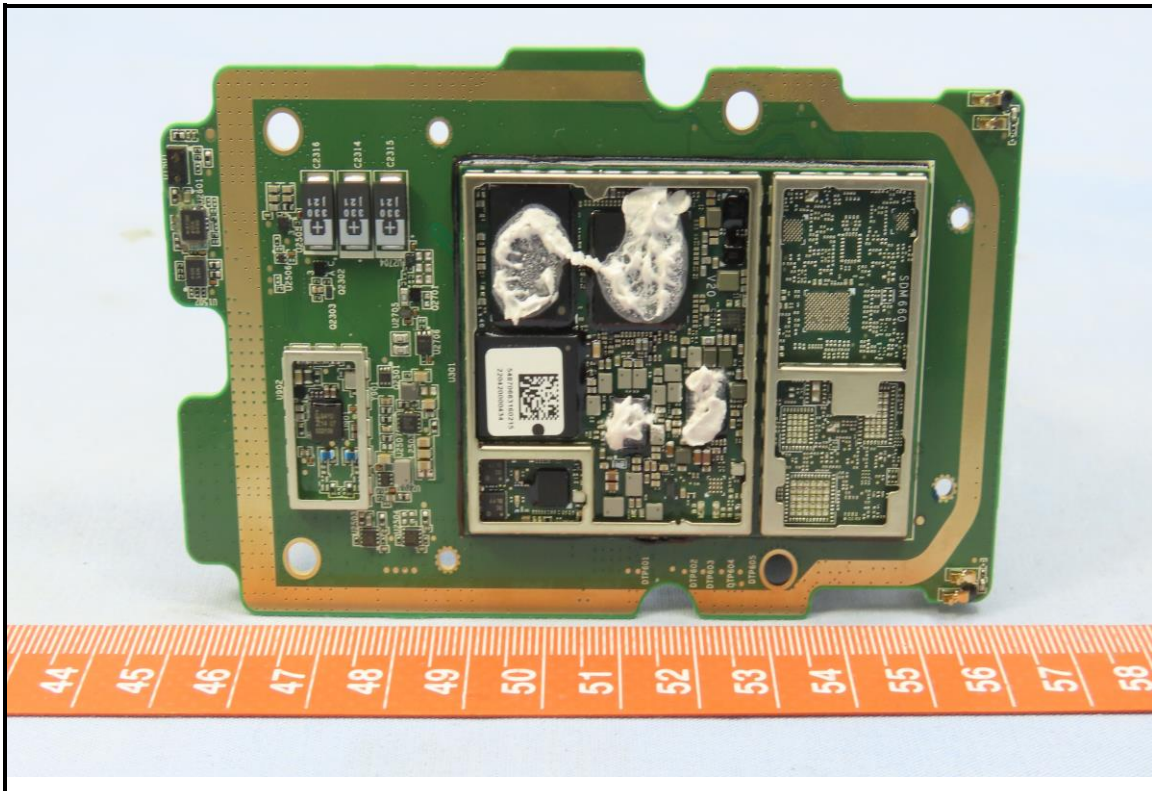

## CONSTRUCTION PHOTOS OF EUT

Brand: Honeywell / Model: CK65L0N

Sample AA (Key type- Alpha 4G, Scanner- S0703VE, w/ Camera)

**Sample AB (Key type- 42K Numeric 4G, Scanner- S0703VE, w/ Camera)**

**Sample AC (Key type- 53K Alpha 4G, Scanner- S0703VE, w/ Camera)**

Sample AD (Key type- 53K Alpha 4G, Scanner- Gen8, w/ Camera)

BUREAU  
VERITAS