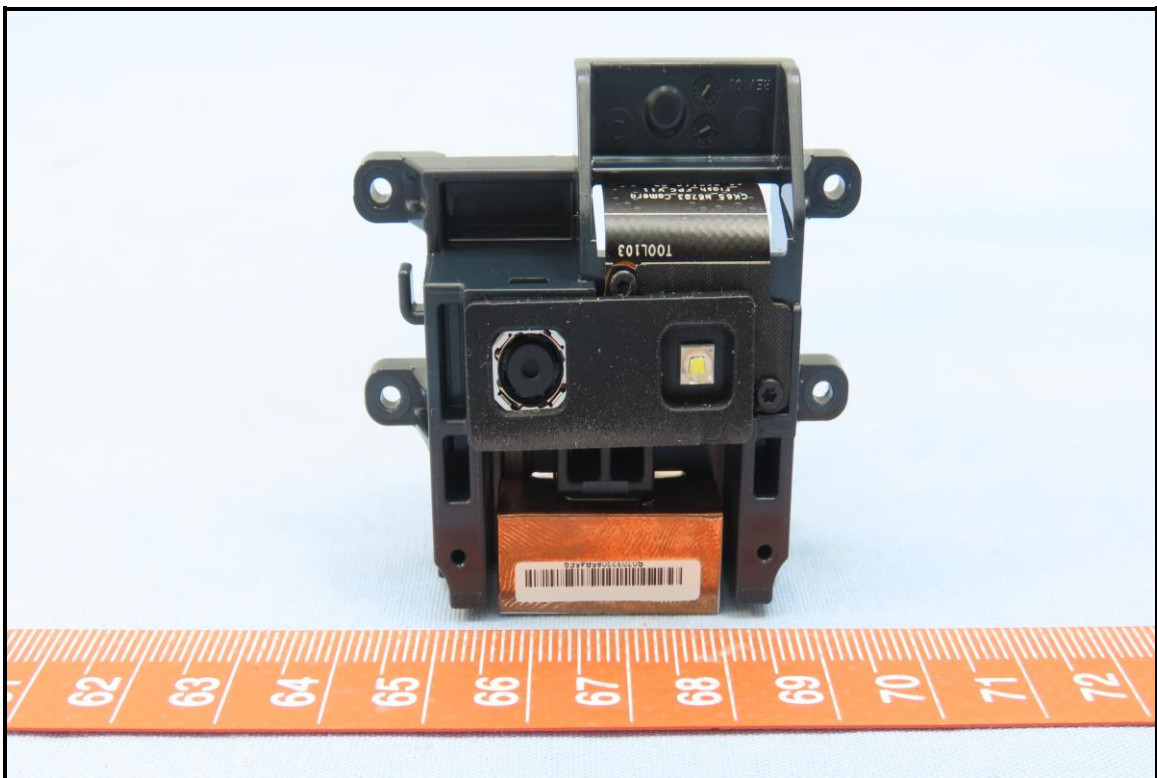

## CONSTRUCTION PHOTOS OF EUT

Brand: Honeywell / Model: CK65L0N

Sample AA (Key type- Alpha 4G, Scanner- S0703VE, w/ Camera)

**Sample AB (Key type- 42K Numeric 4G, Scanner- S0703VE, w/ Camera)**

**Sample AC (Key type- 53K Alpha 4G, Scanner- S0703VE, w/ Camera)**

Sample AD (Key type- 53K Alpha 4G, Scanner- Gen8, w/ Camera)

BUREAU  
VERITAS