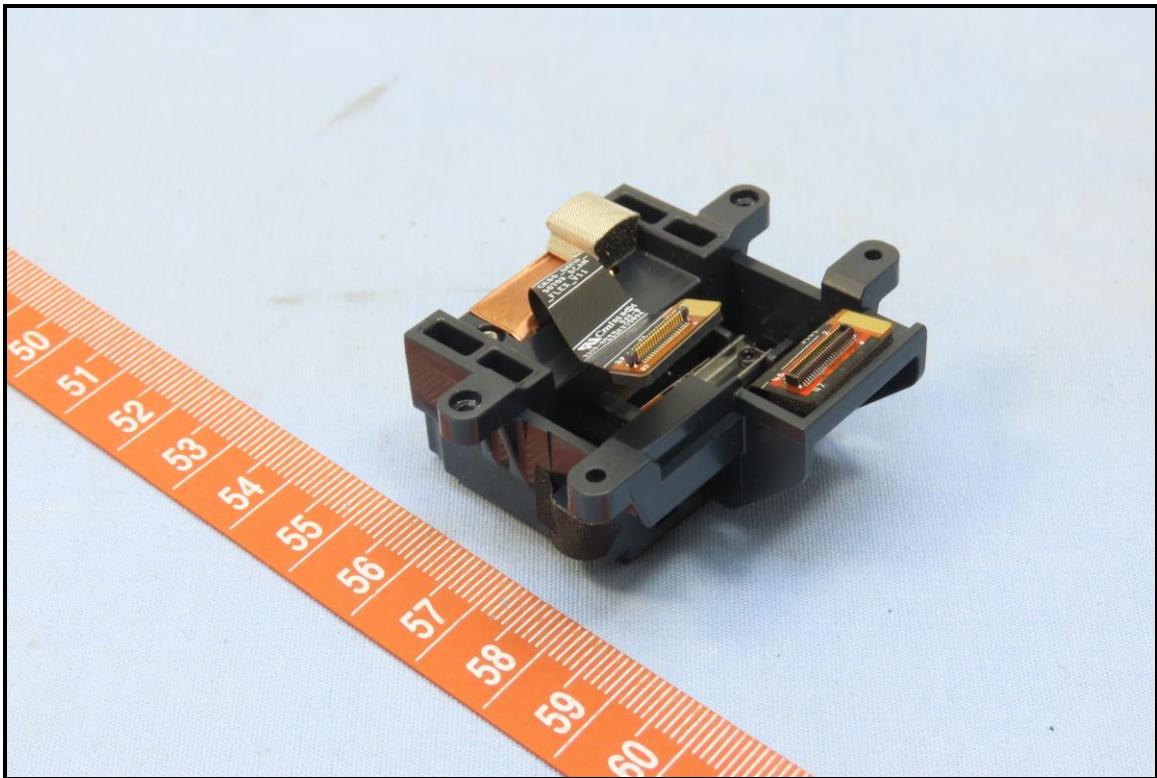

## CONSTRUCTION PHOTOS OF EUT

Brand: Honeywell / Model: CK65L0N

Sample AA (Key type- Alpha 4G, Scanner- S0703VE, w/ Camera)

**Sample AB (Key type- 42K Numeric 4G, Scanner- S0703VE, w/ Camera)**

**Sample AC (Key type- 53K Alpha 4G, Scanner- S0703VE, w/ Camera)**

Sample AD (Key type- 53K Alpha 4G, Scanner- Gen8, w/ Camera)

BUREAU  
VERITAS