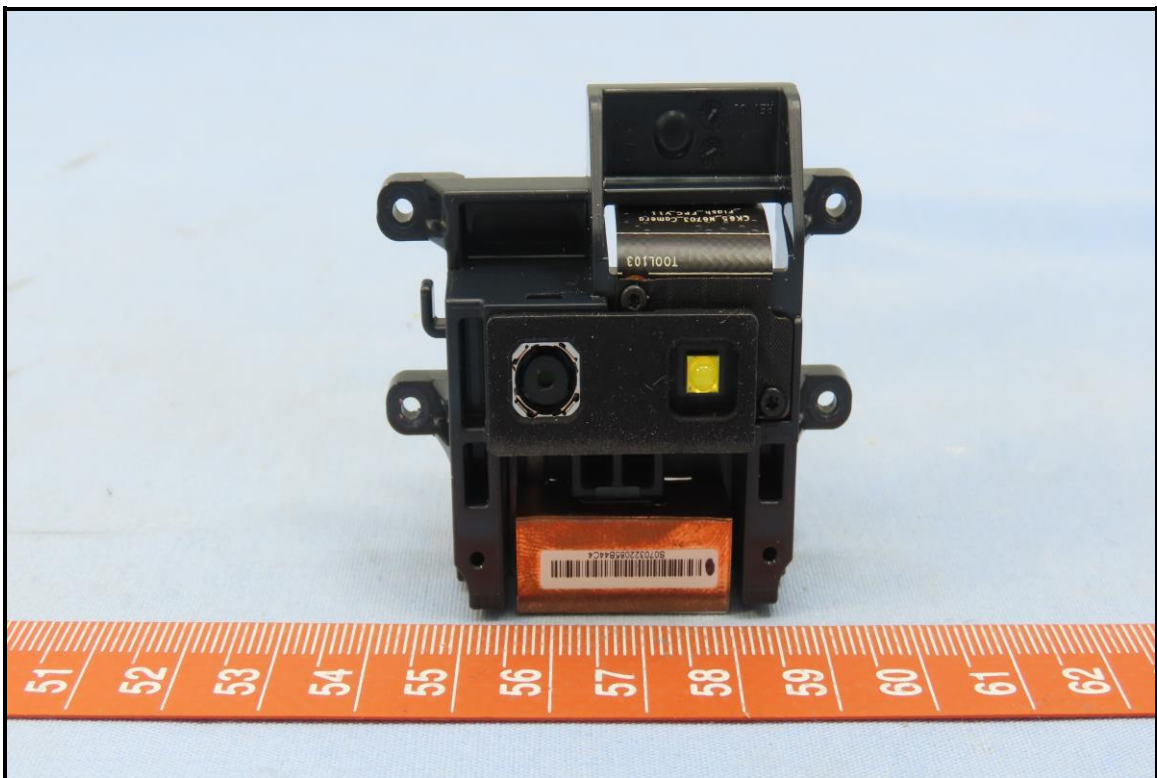

## CONSTRUCTION PHOTOS OF EUT

Brand: Honeywell / Model: CK65L0N

Sample AA (Key type- Alpha 4G, Scanner- S0703VE, w/ Camera)

**Sample AB (Key type- 42K Numeric 4G, Scanner- S0703VE, w/ Camera)**

**Sample AC (Key type- 53K Alpha 4G, Scanner- S0703VE, w/ Camera)**

Sample AD (Key type- 53K Alpha 4G, Scanner- Gen8, w/ Camera)

BUREAU  
VERITAS