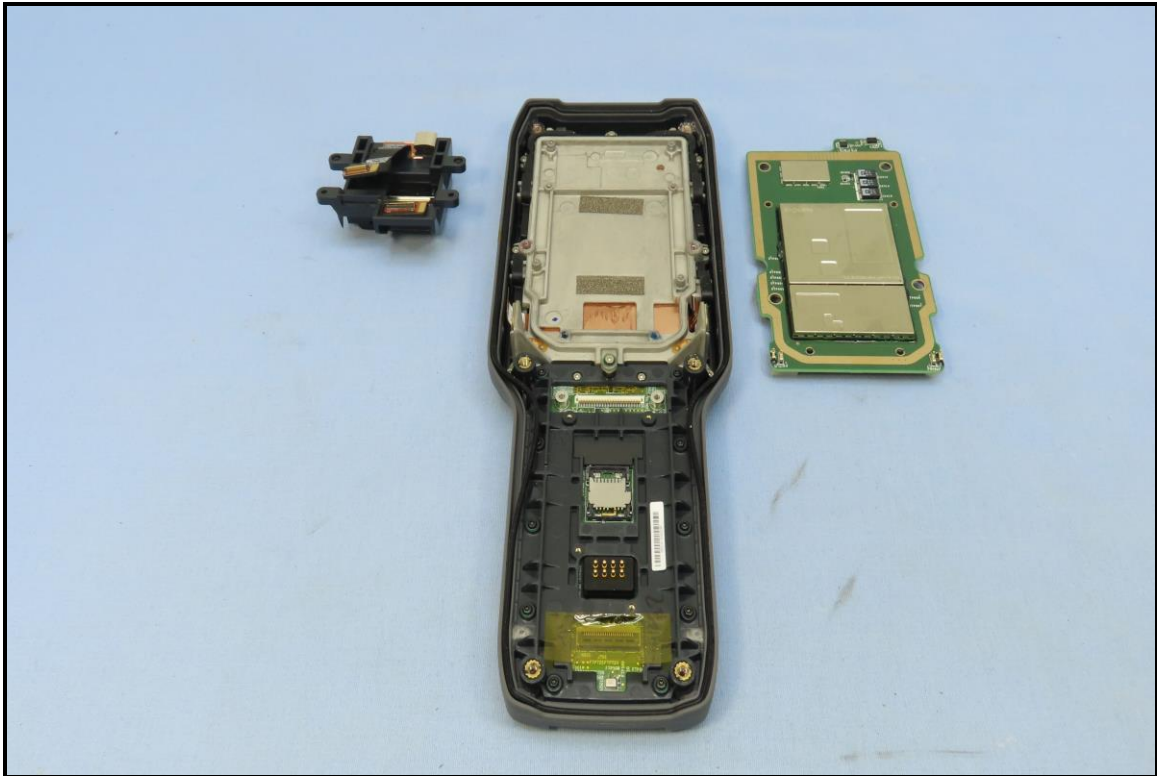

## CONSTRUCTION PHOTOS OF EUT

Brand: Honeywell / Model: CK65L0N

Sample AA (Key type- Alpha 4G, Scanner- S0703VE, w/ Camera)

**Sample AB (Key type- 42K Numeric 4G, Scanner- S0703VE, w/ Camera)**

**Sample AC (Key type- 53K Alpha 4G, Scanner- S0703VE, w/ Camera)**

Sample AD (Key type- 53K Alpha 4G, Scanner- Gen8, w/ Camera)

BUREAU  
VERITAS