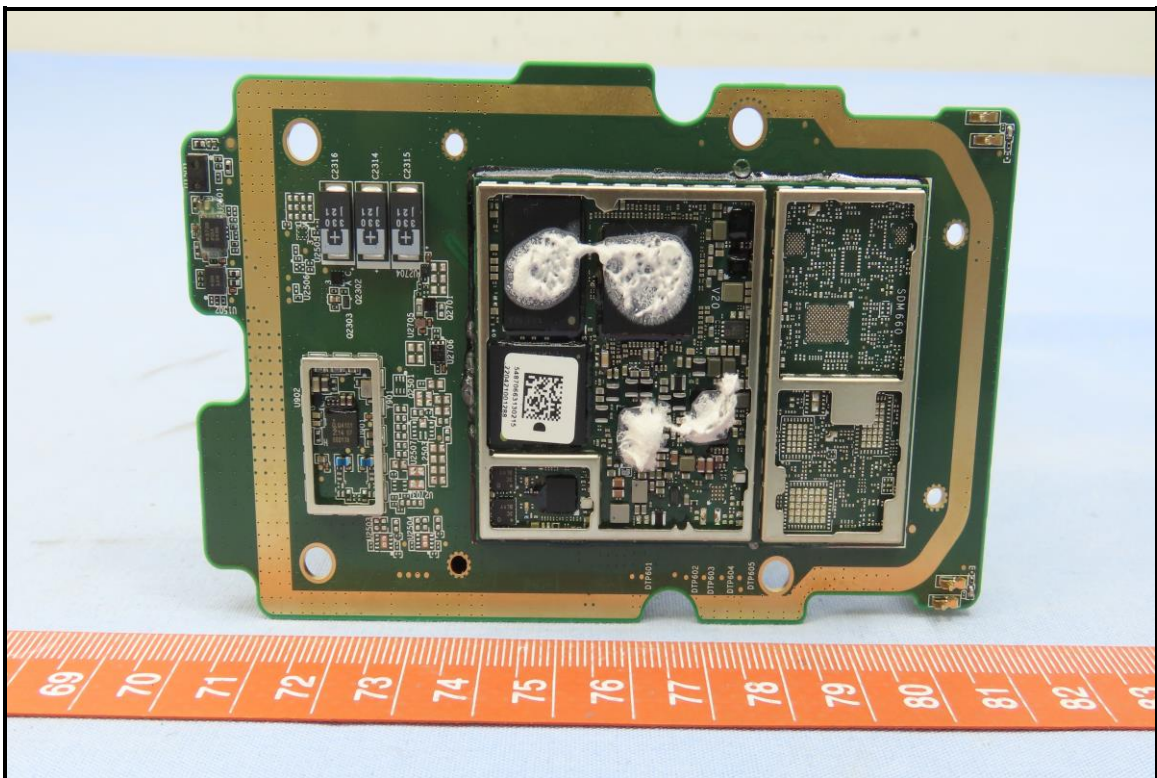

## CONSTRUCTION PHOTOS OF EUT

Brand: Honeywell / Model: CK65L0N

Sample AA (Key type- Alpha 4G, Scanner- S0703VE, w/ Camera)

**Sample AB (Key type- 42K Numeric 4G, Scanner- S0703VE, w/ Camera)**

**Sample AC (Key type- 53K Alpha 4G, Scanner- S0703VE, w/ Camera)**

Sample AD (Key type- 53K Alpha 4G, Scanner- Gen8, w/ Camera)

BUREAU  
VERITAS