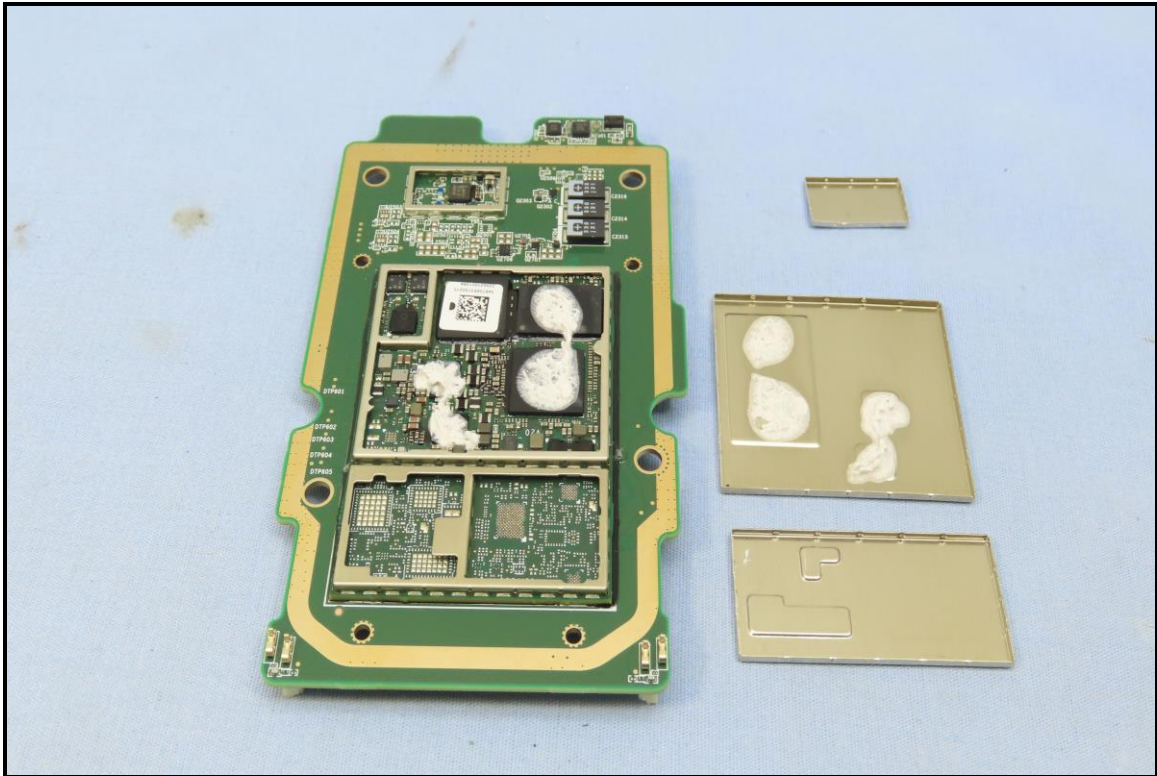

## CONSTRUCTION PHOTOS OF EUT

Brand: Honeywell / Model: CK65L0N

Sample AA (Key type- Alpha 4G, Scanner- S0703VE, w/ Camera)

**Sample AB (Key type- 42K Numeric 4G, Scanner- S0703VE, w/ Camera)**

**Sample AC (Key type- 53K Alpha 4G, Scanner- S0703VE, w/ Camera)**

Sample AD (Key type- 53K Alpha 4G, Scanner- Gen8, w/ Camera)

BUREAU  
VERITAS