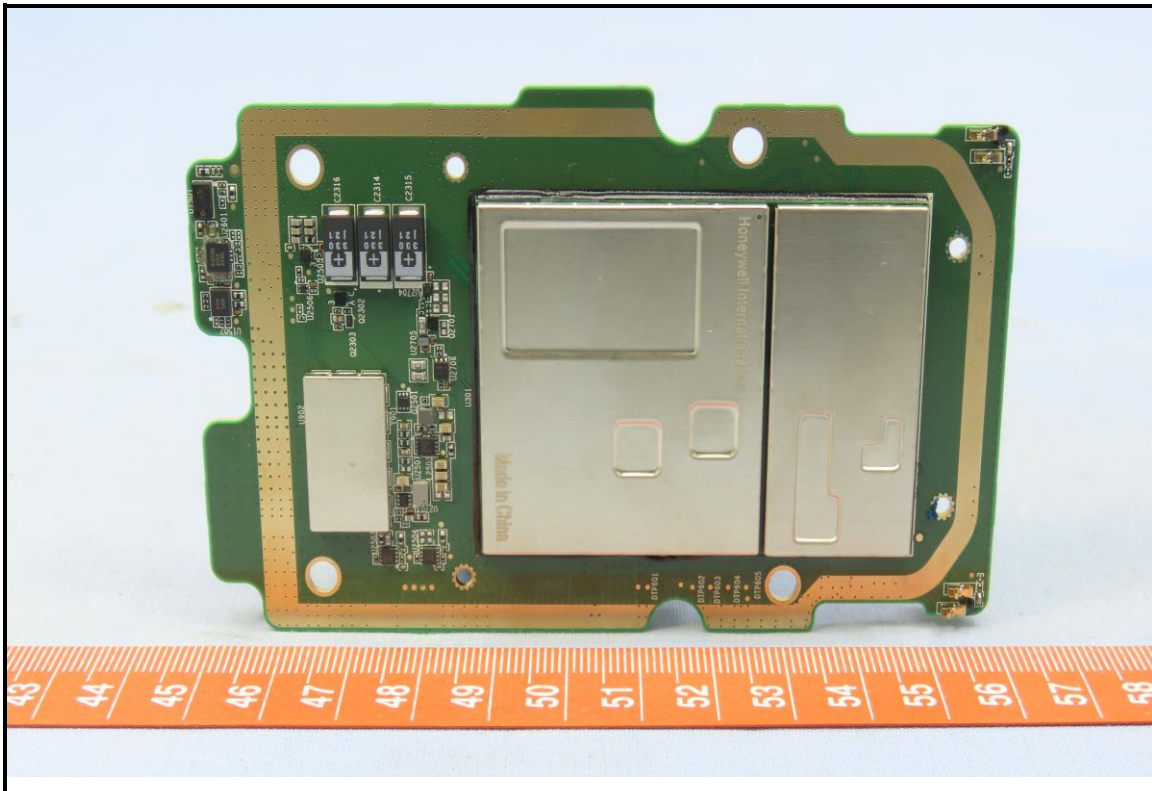

## CONSTRUCTION PHOTOS OF EUT

Brand: Honeywell / Model: CK65L0N

Sample AA (Key type- Alpha 4G, Scanner- S0703VE, w/ Camera)

**Sample AB (Key type- 42K Numeric 4G, Scanner- S0703VE, w/ Camera)**

**Sample AC (Key type- 53K Alpha 4G, Scanner- S0703VE, w/ Camera)**

Sample AD (Key type- 53K Alpha 4G, Scanner- Gen8, w/ Camera)

BUREAU  
VERITAS