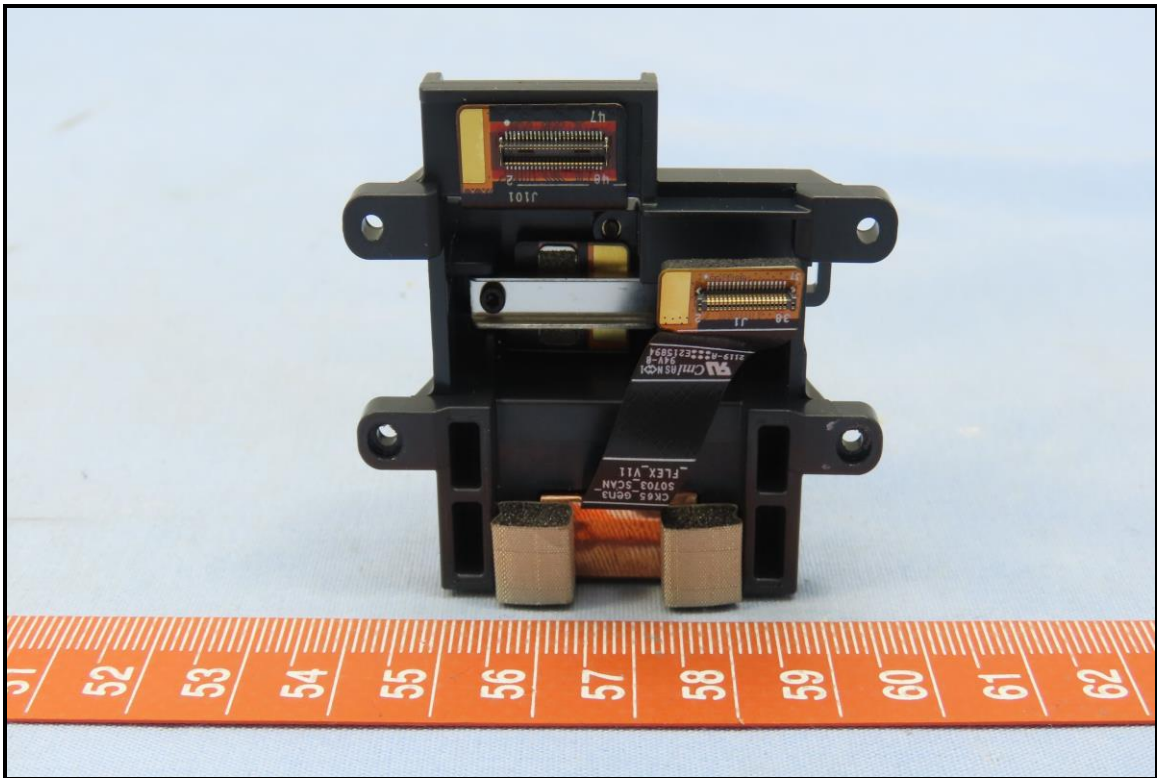

## CONSTRUCTION PHOTOS OF EUT

Brand: Honeywell / Model: CK65L0N

Sample AA (Key type- Alpha 4G, Scanner- S0703VE, w/ Camera)

**Sample AB (Key type- 42K Numeric 4G, Scanner- S0703VE, w/ Camera)**

**Sample AC (Key type- 53K Alpha 4G, Scanner- S0703VE, w/ Camera)**

Sample AD (Key type- 53K Alpha 4G, Scanner- Gen8, w/ Camera)

BUREAU  
VERITAS