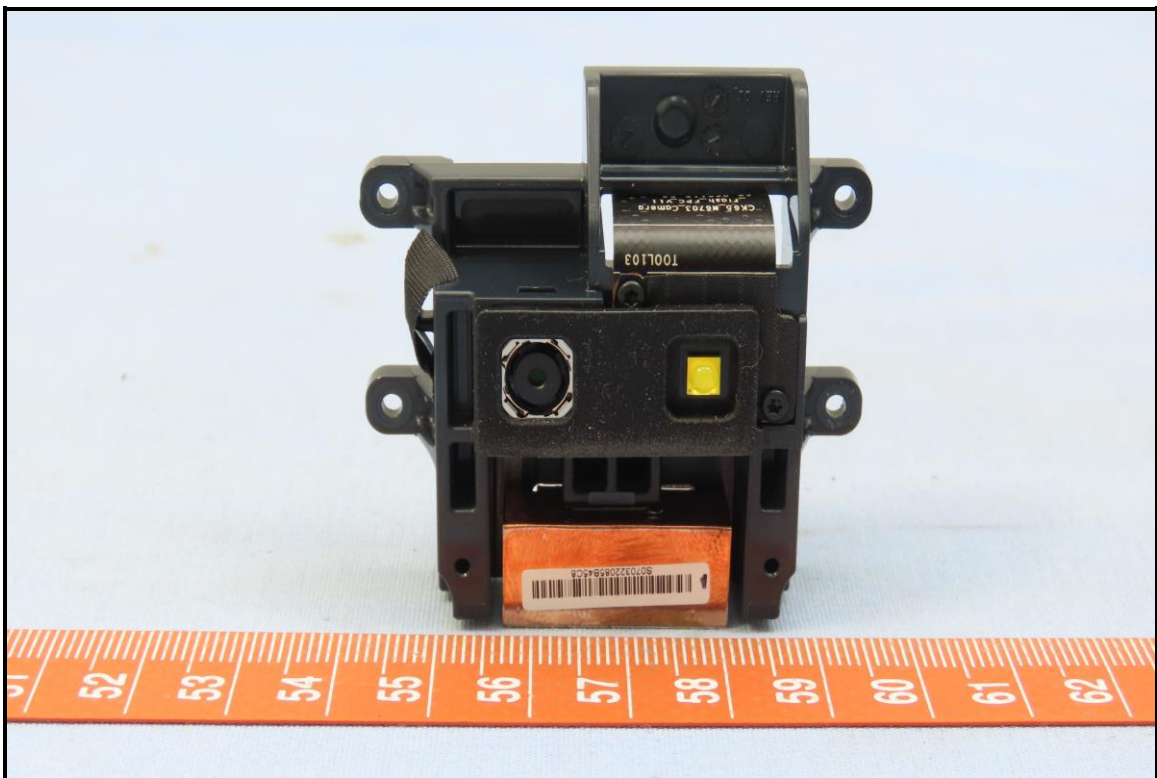

## CONSTRUCTION PHOTOS OF EUT

Brand: Honeywell / Model: CK65L0N

Sample AA (Key type- Alpha 4G, Scanner- S0703VE, w/ Camera)

**Sample AB (Key type- 42K Numeric 4G, Scanner- S0703VE, w/ Camera)**

**Sample AC (Key type- 53K Alpha 4G, Scanner- S0703VE, w/ Camera)**

Sample AD (Key type- 53K Alpha 4G, Scanner- Gen8, w/ Camera)

BUREAU  
VERITAS