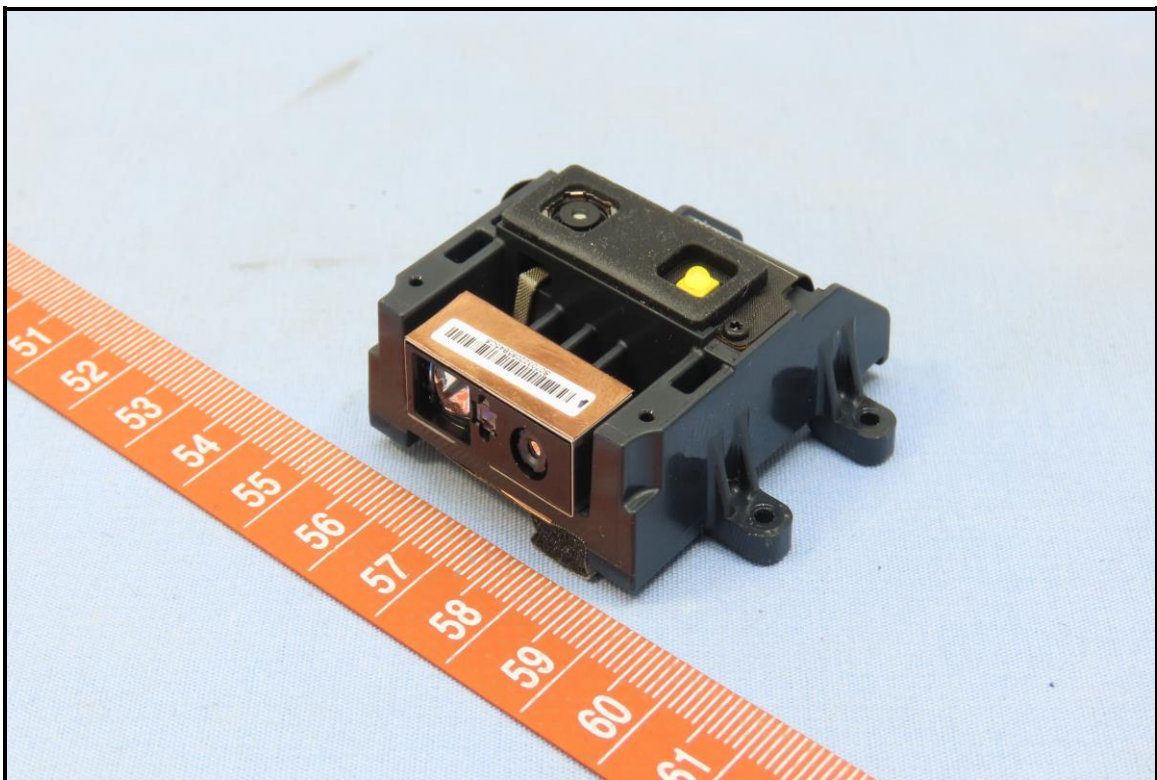

## CONSTRUCTION PHOTOS OF EUT

Brand: Honeywell / Model: CK65L0N

Sample AA (Key type- Alpha 4G, Scanner- S0703VE, w/ Camera)

**Sample AB (Key type- 42K Numeric 4G, Scanner- S0703VE, w/ Camera)**

**Sample AC (Key type- 53K Alpha 4G, Scanner- S0703VE, w/ Camera)**

Sample AD (Key type- 53K Alpha 4G, Scanner- Gen8, w/ Camera)

BUREAU  
VERITAS