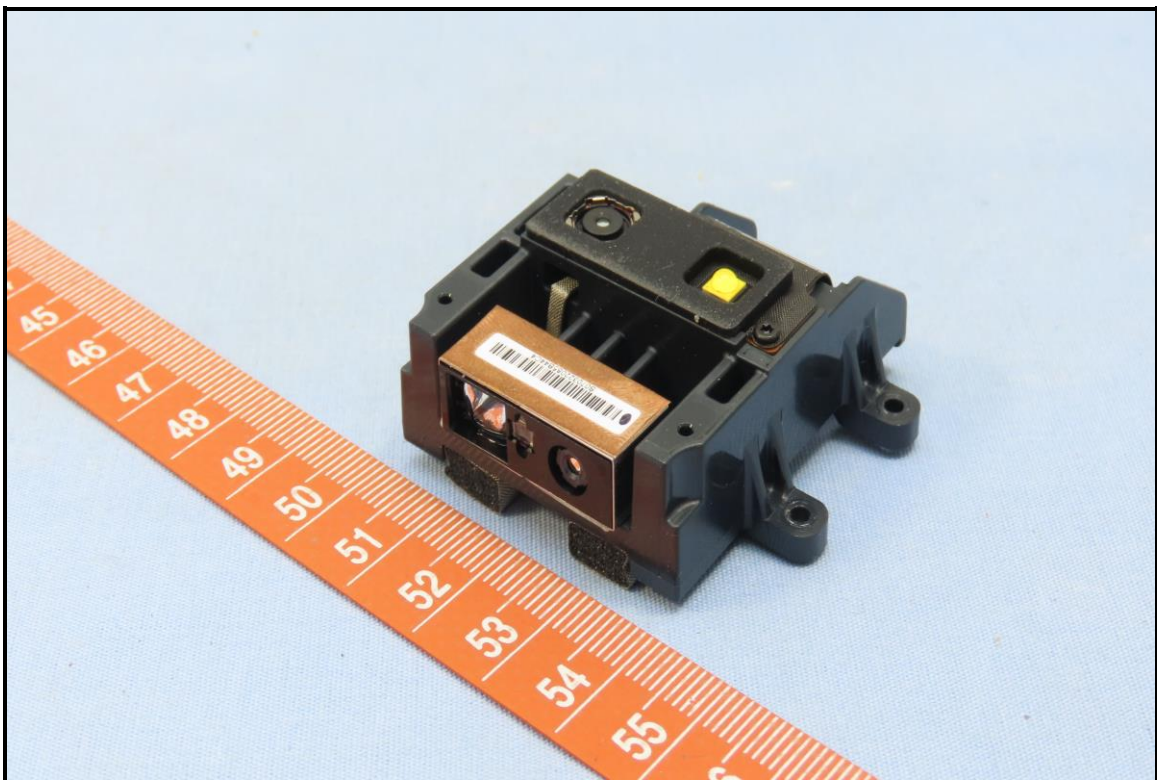

## CONSTRUCTION PHOTOS OF EUT

Brand: Honeywell / Model: CK65L0N

Sample AA (Key type- Alpha 4G, Scanner- S0703VE, w/ Camera)

**Sample AB (Key type- 42K Numeric 4G, Scanner- S0703VE, w/ Camera)**

**Sample AC (Key type- 53K Alpha 4G, Scanner- S0703VE, w/ Camera)**

Sample AD (Key type- 53K Alpha 4G, Scanner- Gen8, w/ Camera)

BUREAU  
VERITAS