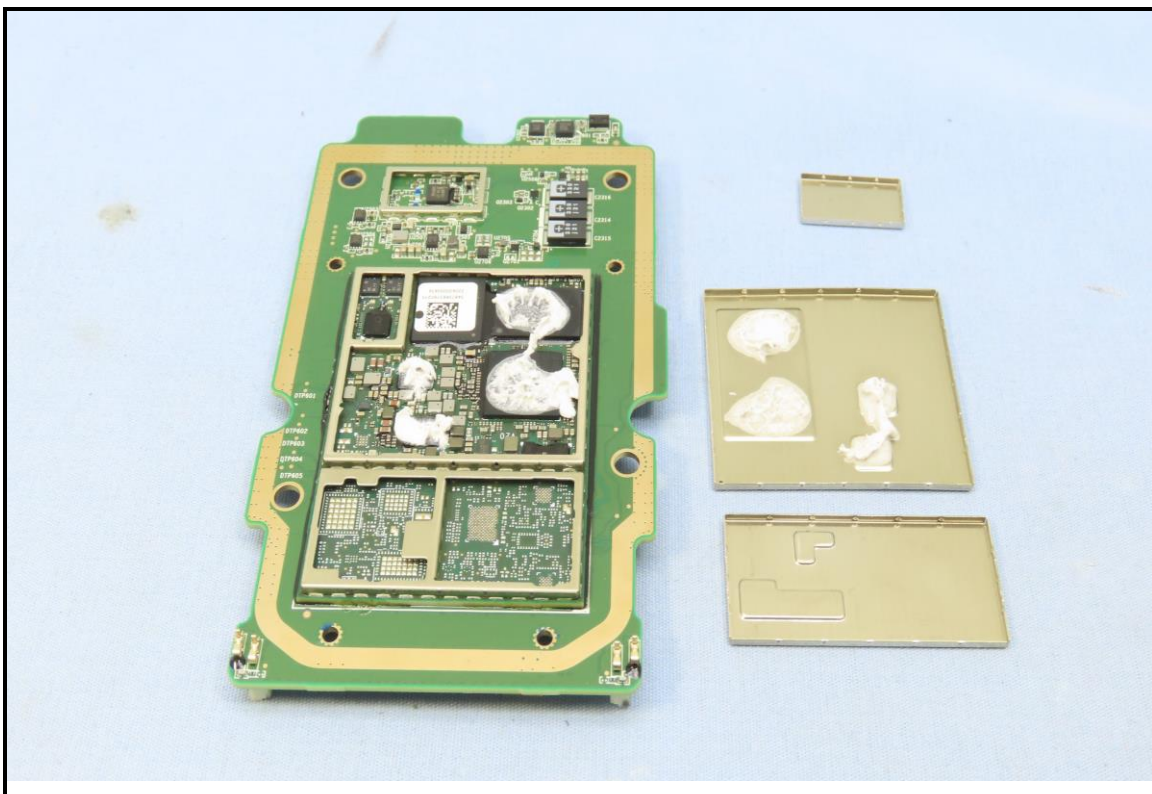

## CONSTRUCTION PHOTOS OF EUT

Brand: Honeywell / Model: CK65L0N

Sample AA (Key type- Alpha 4G, Scanner- S0703VE, w/ Camera)

**Sample AB (Key type- 42K Numeric 4G, Scanner- S0703VE, w/ Camera)**

**Sample AC (Key type- 53K Alpha 4G, Scanner- S0703VE, w/ Camera)**

Sample AD (Key type- 53K Alpha 4G, Scanner- Gen8, w/ Camera)

BUREAU  
VERITAS