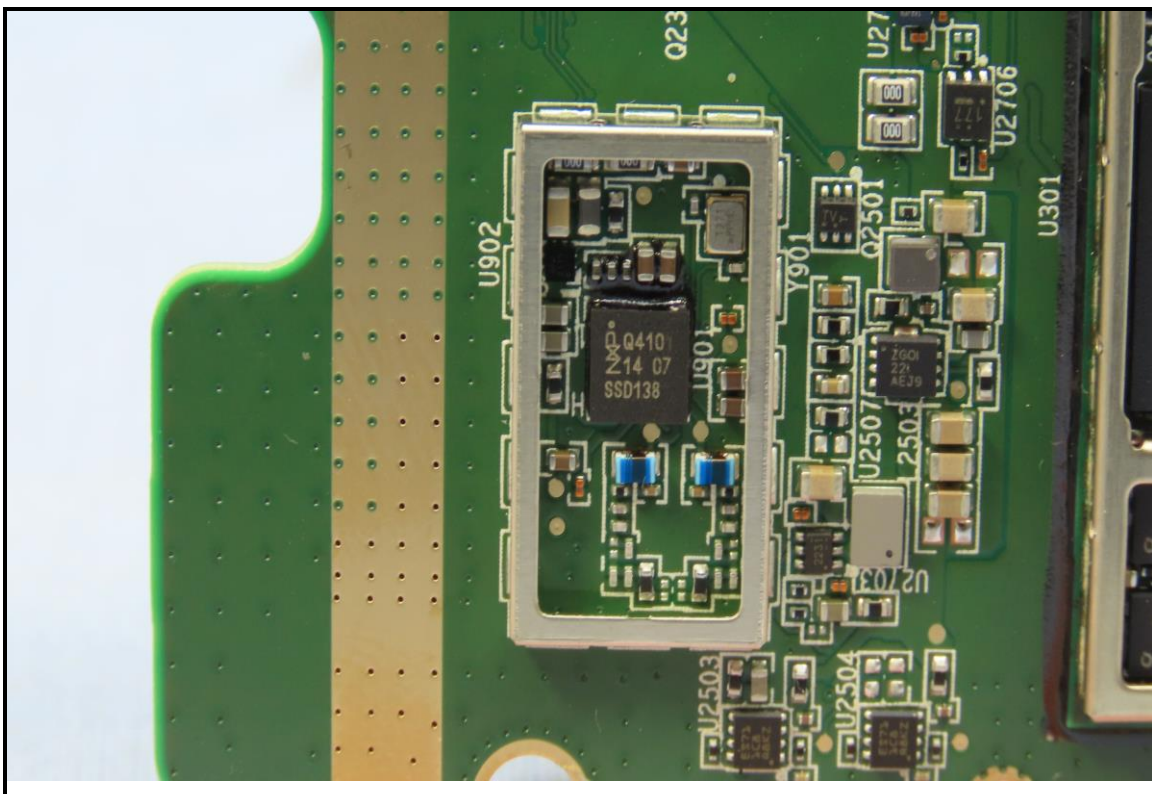

## CONSTRUCTION PHOTOS OF EUT

Brand: Honeywell / Model: CK65L0N

Sample AA (Key type- Alpha 4G, Scanner- S0703VE, w/ Camera)

**Sample AB (Key type- 42K Numeric 4G, Scanner- S0703VE, w/ Camera)**

**Sample AC (Key type- 53K Alpha 4G, Scanner- S0703VE, w/ Camera)**

Sample AD (Key type- 53K Alpha 4G, Scanner- Gen8, w/ Camera)

BUREAU  
VERITAS