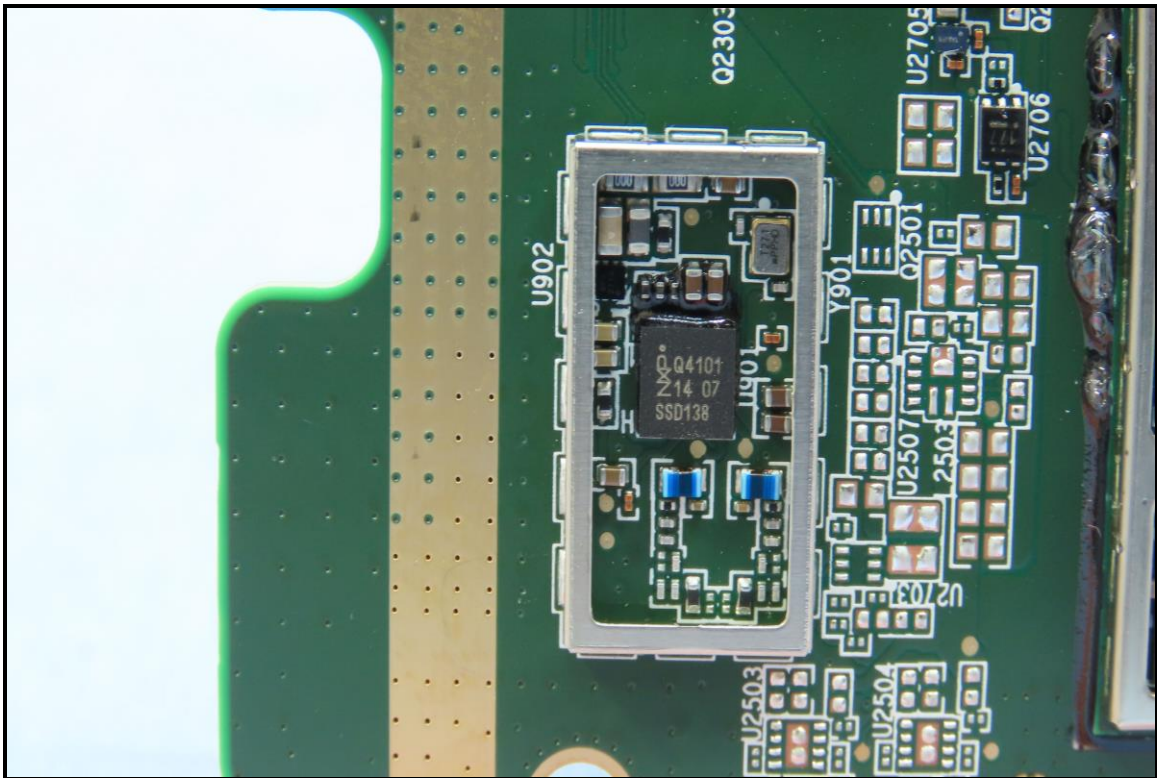

## CONSTRUCTION PHOTOS OF EUT

Brand: Honeywell / Model: CK65L0N

Sample AA (Key type- Alpha 4G, Scanner- S0703VE, w/ Camera)

**Sample AB (Key type- 42K Numeric 4G, Scanner- S0703VE, w/ Camera)**

**Sample AC (Key type- 53K Alpha 4G, Scanner- S0703VE, w/ Camera)**

Sample AD (Key type- 53K Alpha 4G, Scanner- Gen8, w/ Camera)

BUREAU  
VERITAS