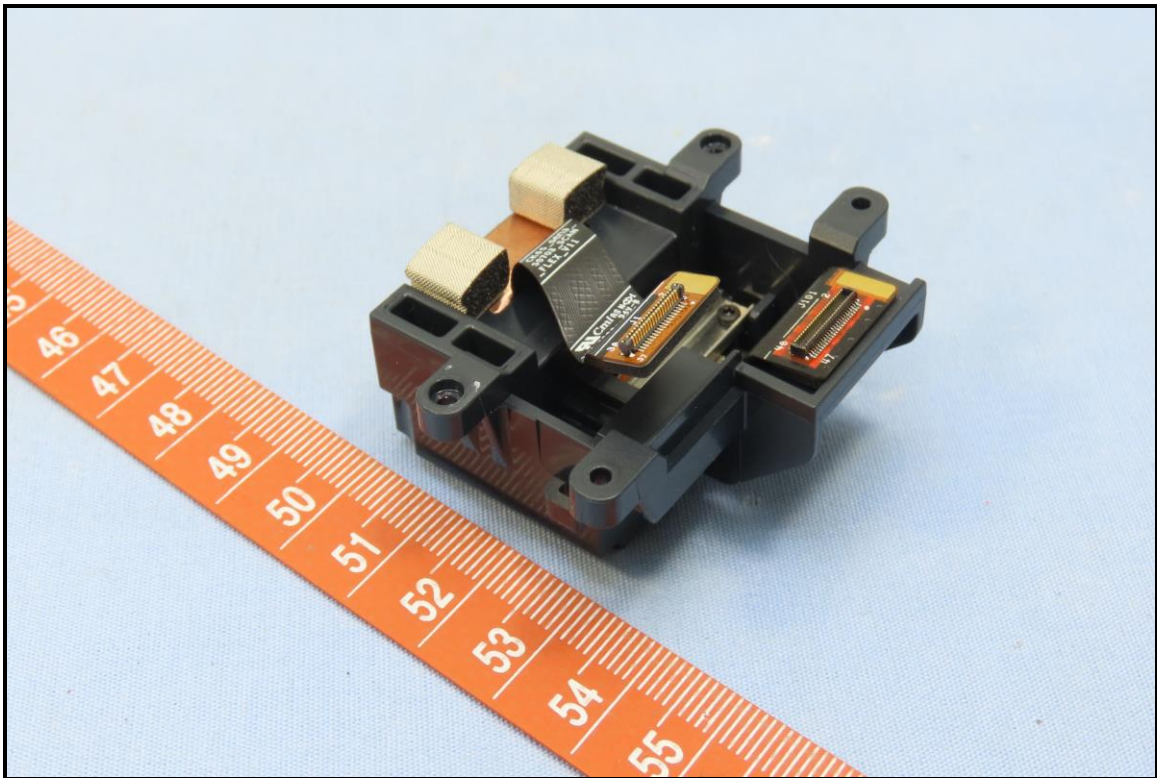

## CONSTRUCTION PHOTOS OF EUT

Brand: Honeywell / Model: CK65L0N

Sample AA (Key type- Alpha 4G, Scanner- S0703VE, w/ Camera)

**Sample AB (Key type- 42K Numeric 4G, Scanner- S0703VE, w/ Camera)**

**Sample AC (Key type- 53K Alpha 4G, Scanner- S0703VE, w/ Camera)**

Sample AD (Key type- 53K Alpha 4G, Scanner- Gen8, w/ Camera)

BUREAU  
VERITAS