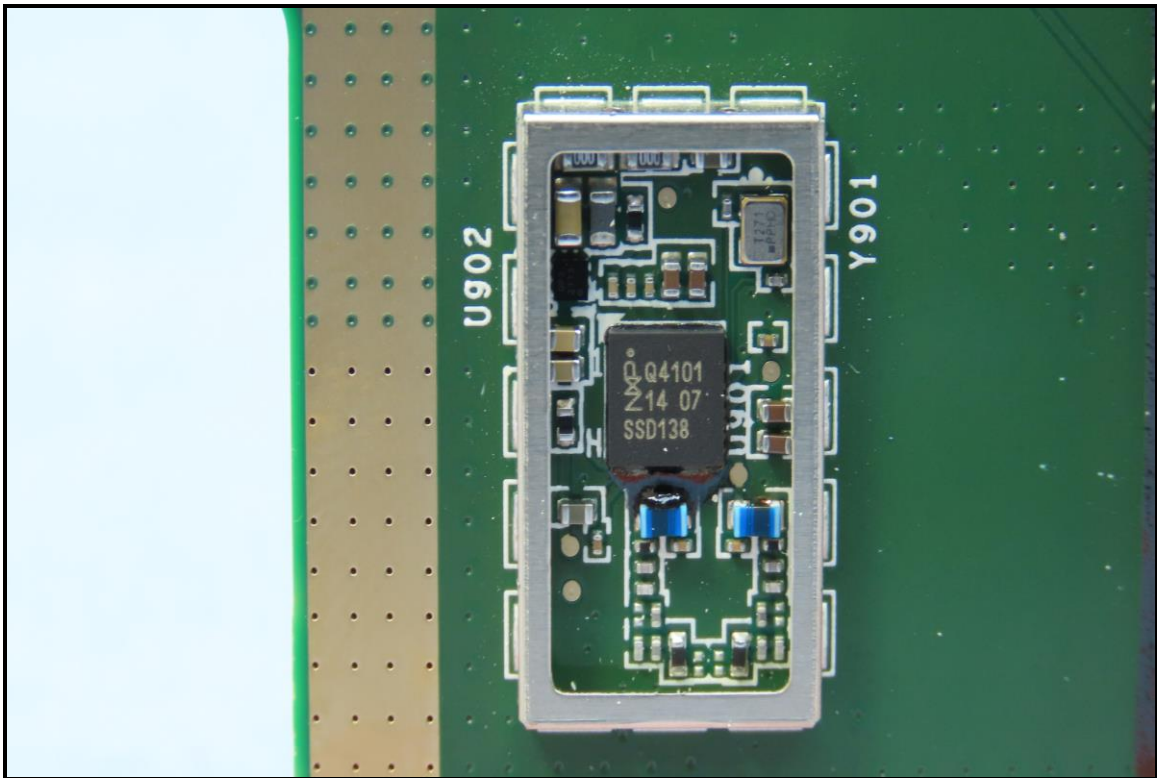

## CONSTRUCTION PHOTOS OF EUT

Brand: Honeywell / Model: CK65L0N

Sample AA (Key type- Alpha 4G, Scanner- S0703VE, w/ Camera)

**Sample AB (Key type- 42K Numeric 4G, Scanner- S0703VE, w/ Camera)**

**Sample AC (Key type- 53K Alpha 4G, Scanner- S0703VE, w/ Camera)**

Sample AD (Key type- 53K Alpha 4G, Scanner- Gen8, w/ Camera)

BUREAU  
VERITAS