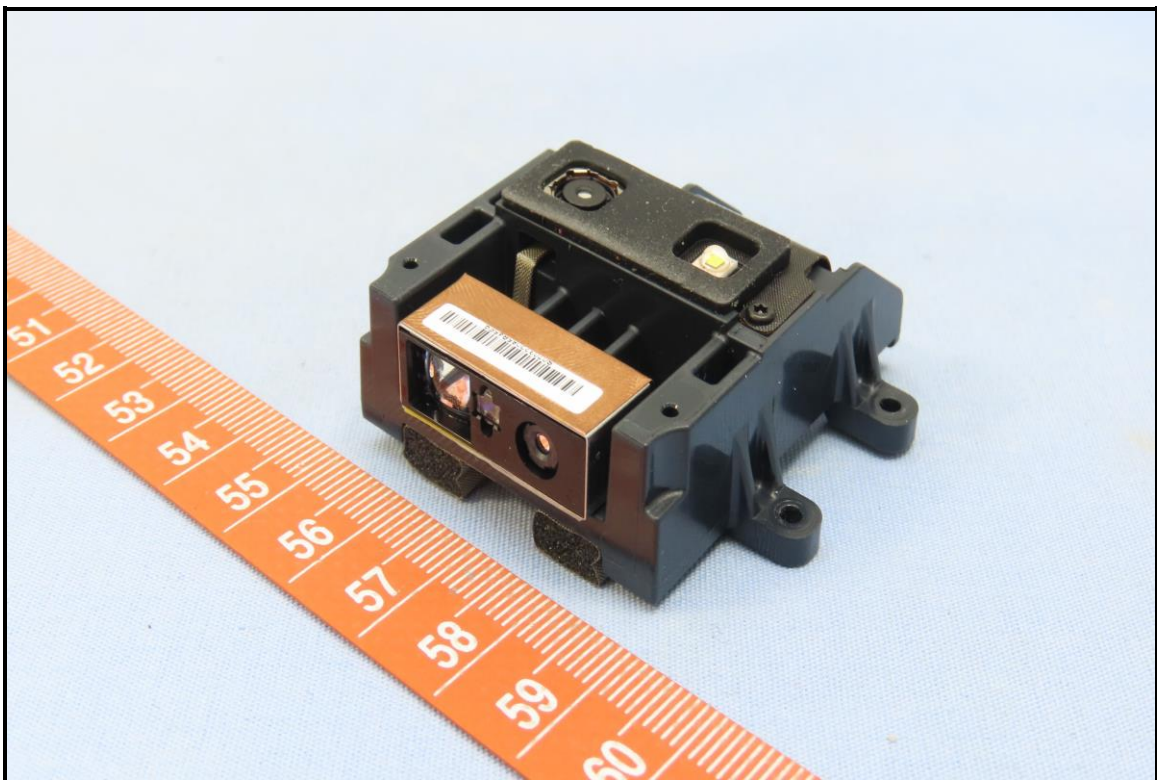

## CONSTRUCTION PHOTOS OF EUT

Brand: Honeywell / Model: CK65L0N

Sample AA (Key type- Alpha 4G, Scanner- S0703VE, w/ Camera)

**Sample AB (Key type- 42K Numeric 4G, Scanner- S0703VE, w/ Camera)**

**Sample AC (Key type- 53K Alpha 4G, Scanner- S0703VE, w/ Camera)**

Sample AD (Key type- 53K Alpha 4G, Scanner- Gen8, w/ Camera)

BUREAU  
VERITAS