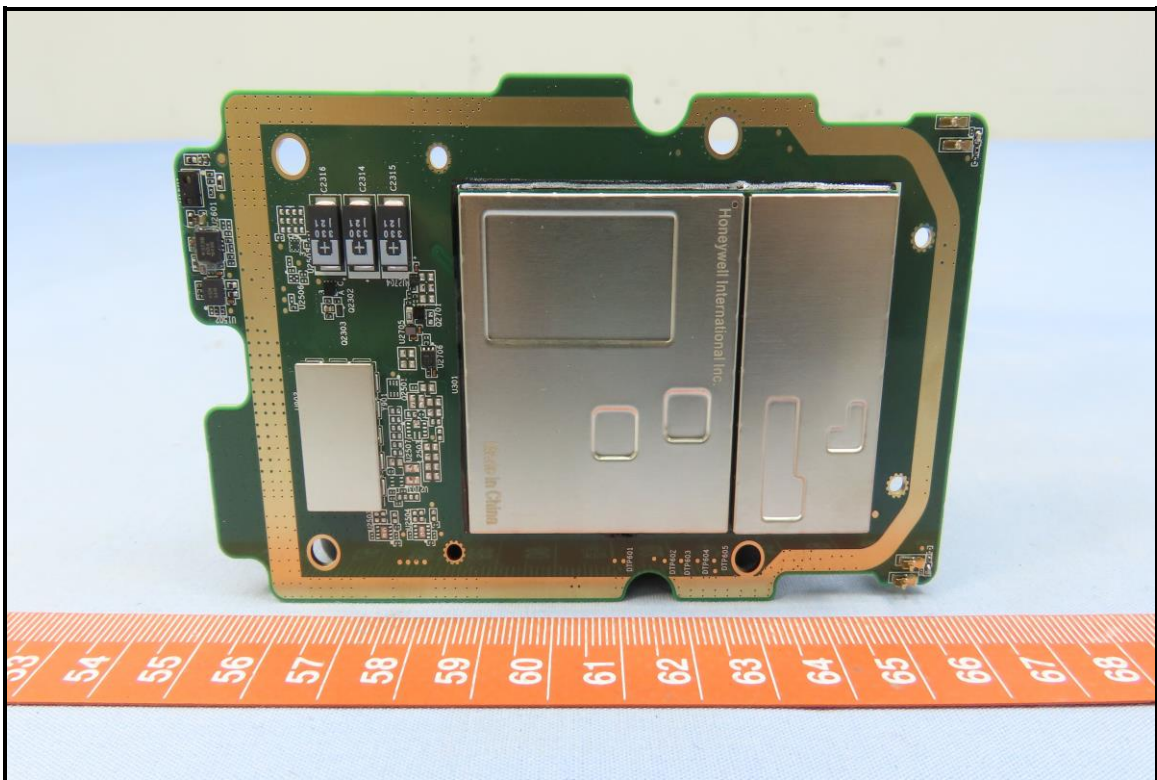

## CONSTRUCTION PHOTOS OF EUT

Brand: Honeywell / Model: CK65L0N

Sample AA (Key type- Alpha 4G, Scanner- S0703VE, w/ Camera)

**Sample AB (Key type- 42K Numeric 4G, Scanner- S0703VE, w/ Camera)**

**Sample AC (Key type- 53K Alpha 4G, Scanner- S0703VE, w/ Camera)**

Sample AD (Key type- 53K Alpha 4G, Scanner- Gen8, w/ Camera)

BUREAU  
VERITAS