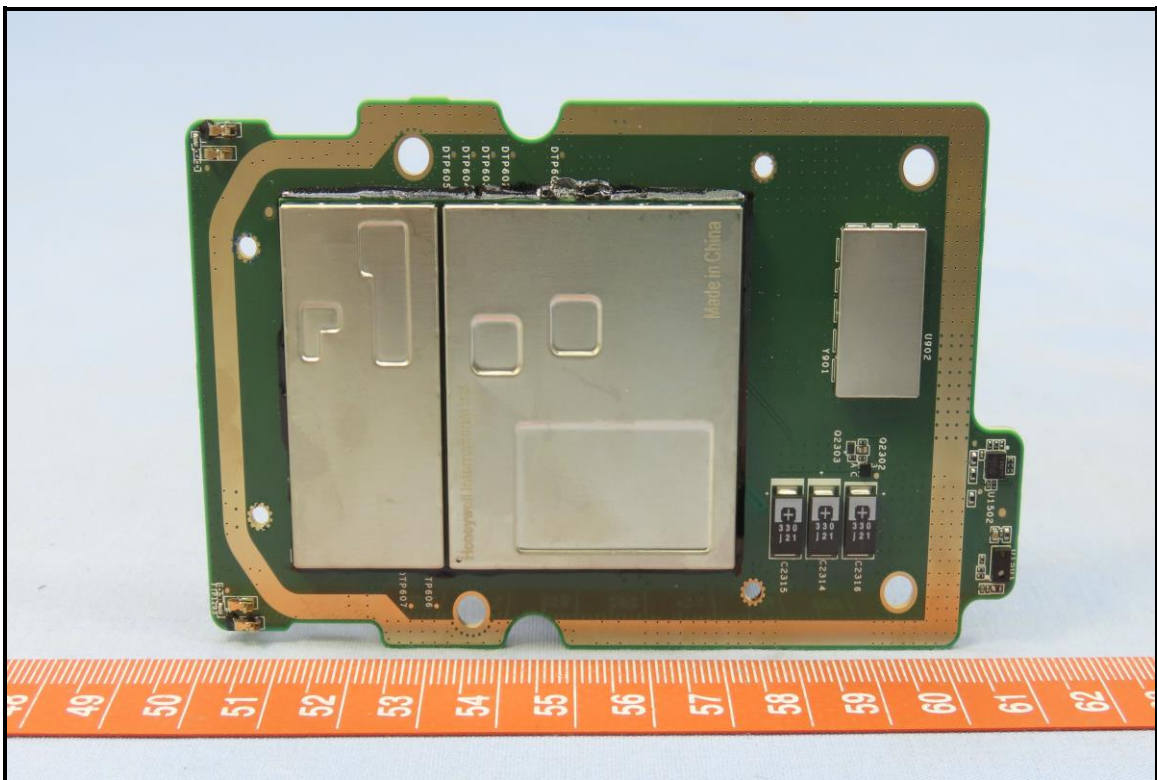

## CONSTRUCTION PHOTOS OF EUT

Brand: Honeywell / Model: CK65L0N

Sample AA (Key type- Alpha 4G, Scanner- S0703VE, w/ Camera)

**Sample AB (Key type- 42K Numeric 4G, Scanner- S0703VE, w/ Camera)**

**Sample AC (Key type- 53K Alpha 4G, Scanner- S0703VE, w/ Camera)**

Sample AD (Key type- 53K Alpha 4G, Scanner- Gen8, w/ Camera)

BUREAU  
VERITAS