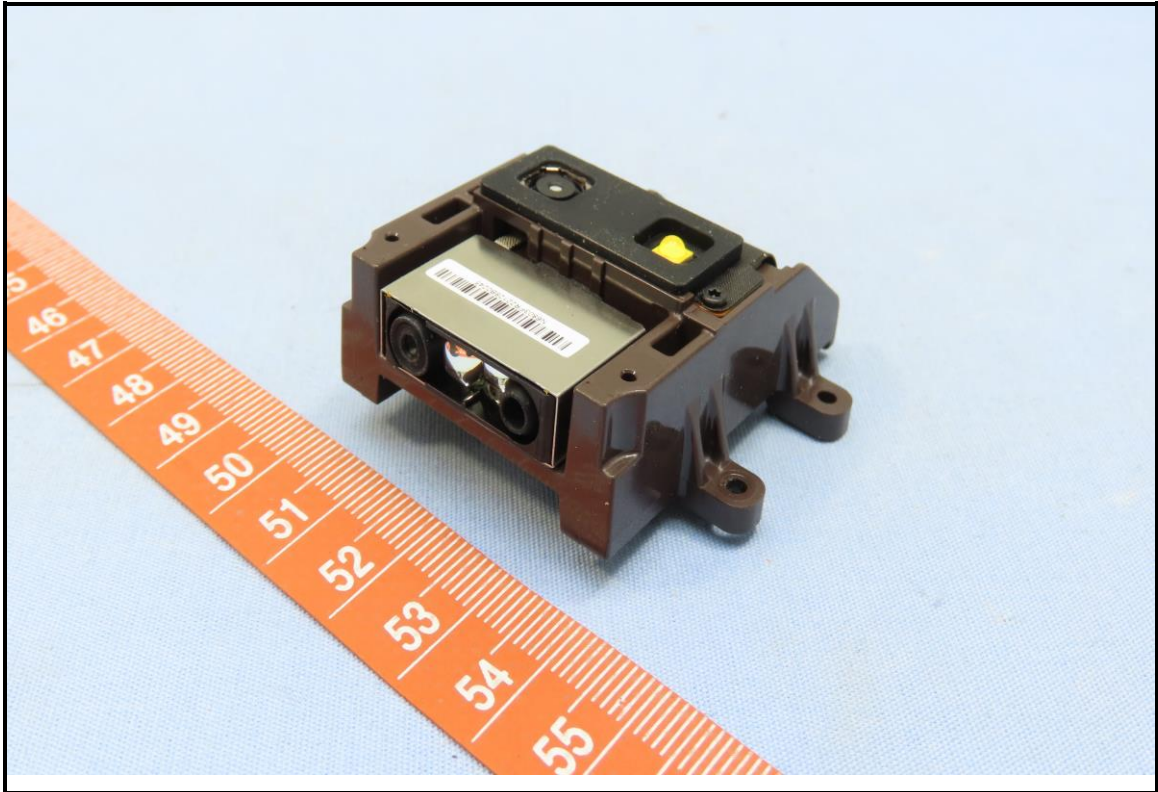

## CONSTRUCTION PHOTOS OF EUT

Brand: Honeywell / Model: CK65L0N

Sample AA (Key type- Alpha 4G, Scanner- S0703VE, w/ Camera)

**Sample AB (Key type- 42K Numeric 4G, Scanner- S0703VE, w/ Camera)**

**Sample AC (Key type- 53K Alpha 4G, Scanner- S0703VE, w/ Camera)**

Sample AD (Key type- 53K Alpha 4G, Scanner- Gen8, w/ Camera)

BUREAU  
VERITAS