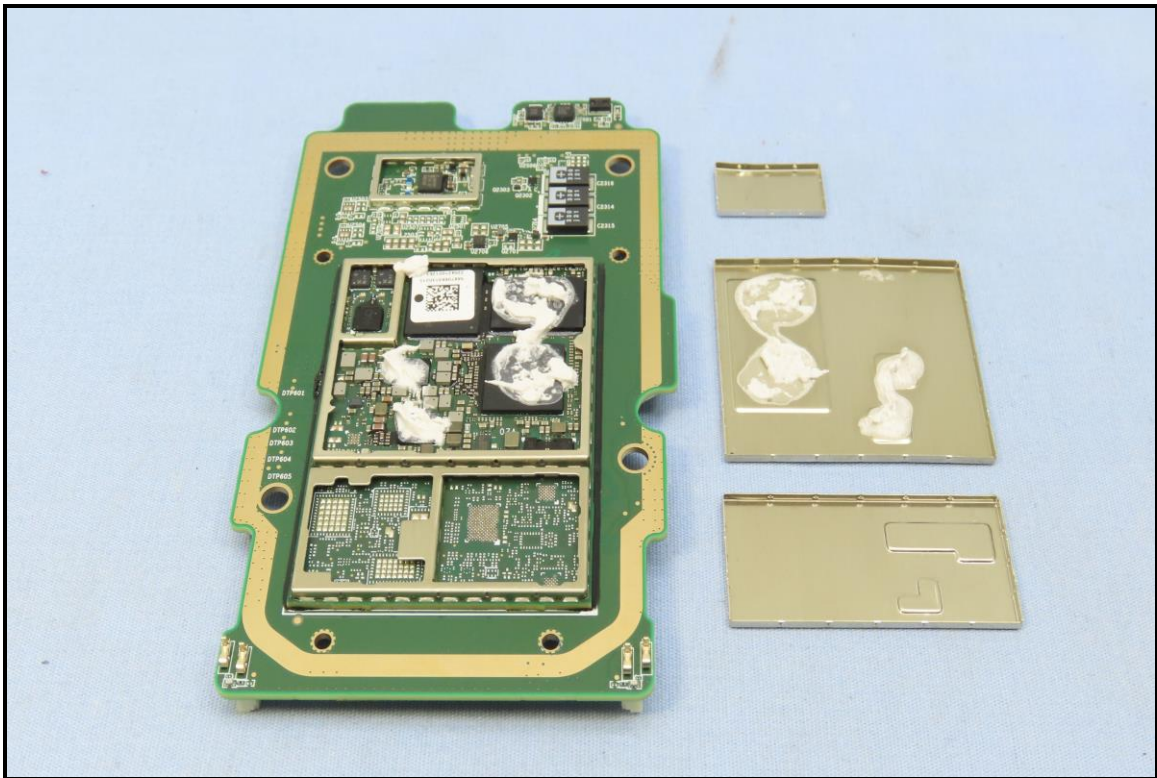

## CONSTRUCTION PHOTOS OF EUT

Brand: Honeywell / Model: CK65L0N

Sample AA (Key type- Alpha 4G, Scanner- S0703VE, w/ Camera)

**Sample AB (Key type- 42K Numeric 4G, Scanner- S0703VE, w/ Camera)**

**Sample AC (Key type- 53K Alpha 4G, Scanner- S0703VE, w/ Camera)**

Sample AD (Key type- 53K Alpha 4G, Scanner- Gen8, w/ Camera)

BUREAU  
VERITAS