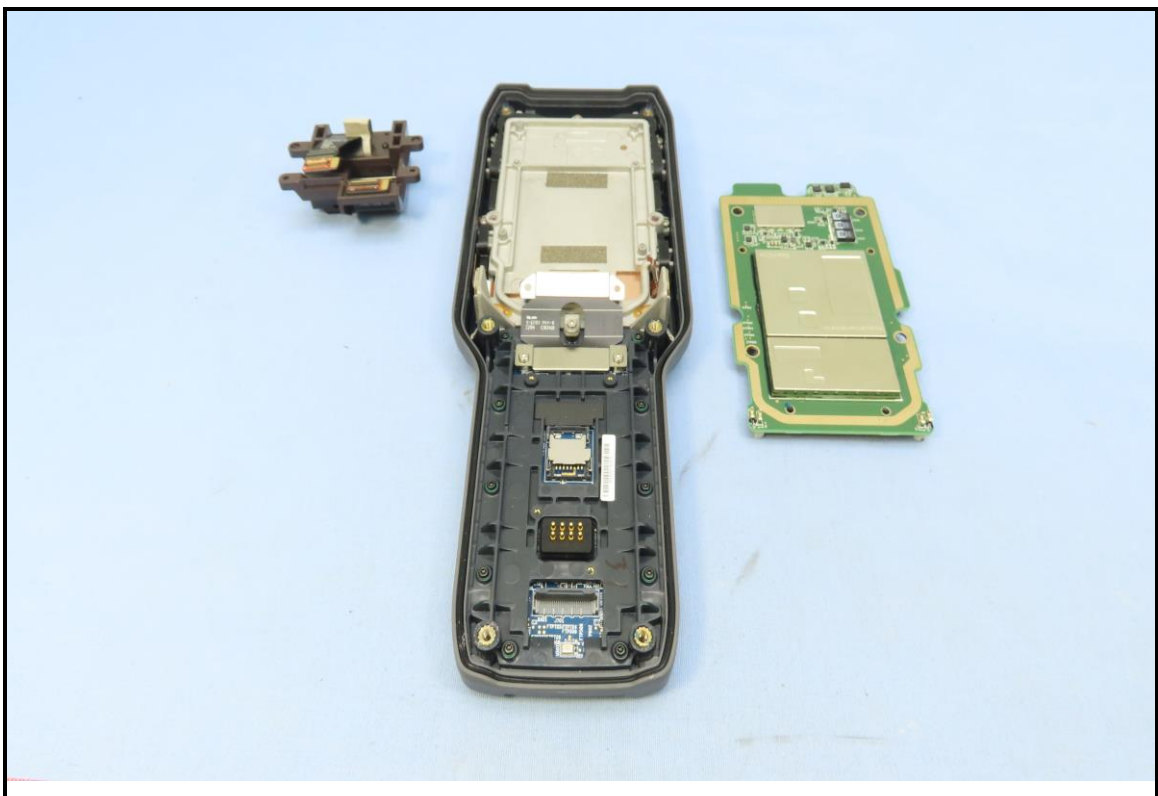

## CONSTRUCTION PHOTOS OF EUT

Brand: Honeywell / Model: CK65L0N

Sample AA (Key type- Alpha 4G, Scanner- S0703VE, w/ Camera)

**Sample AB (Key type- 42K Numeric 4G, Scanner- S0703VE, w/ Camera)**

**Sample AC (Key type- 53K Alpha 4G, Scanner- S0703VE, w/ Camera)**

Sample AD (Key type- 53K Alpha 4G, Scanner- Gen8, w/ Camera)

BUREAU  
VERITAS