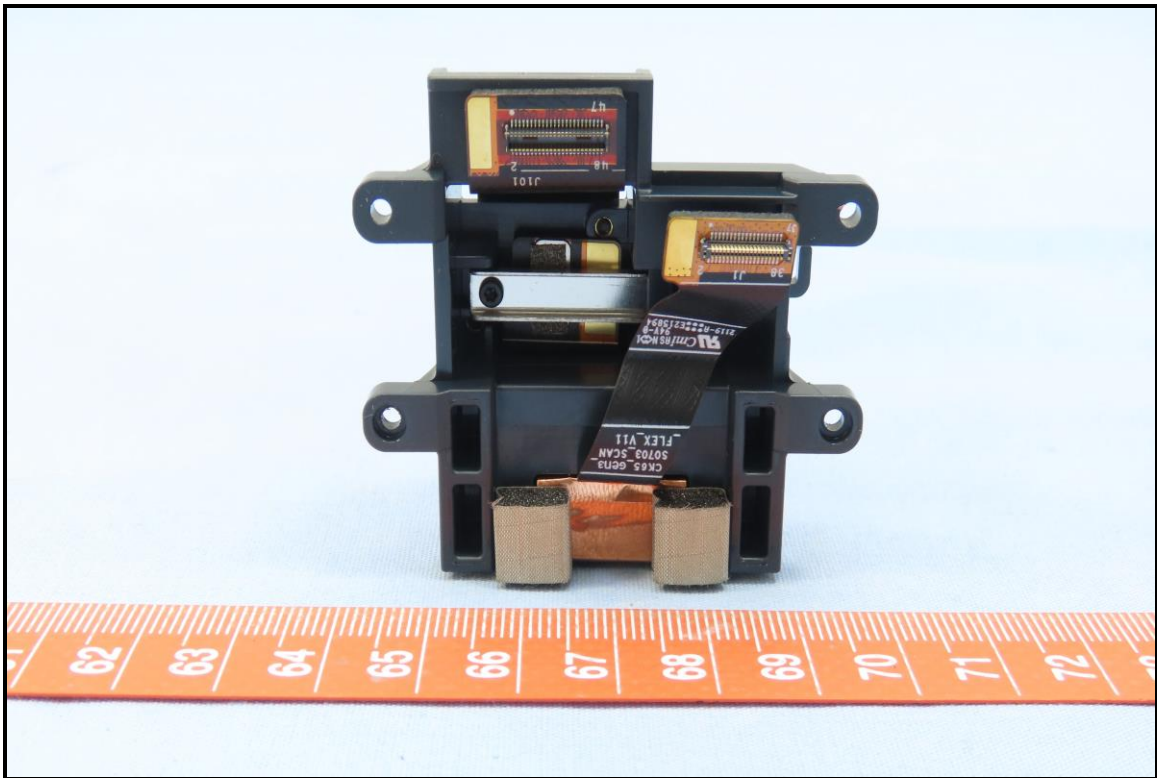

## CONSTRUCTION PHOTOS OF EUT

Brand: Honeywell / Model: CK65L0N

Sample AA (Key type- Alpha 4G, Scanner- S0703VE, w/ Camera)

**Sample AB (Key type- 42K Numeric 4G, Scanner- S0703VE, w/ Camera)**

**Sample AC (Key type- 53K Alpha 4G, Scanner- S0703VE, w/ Camera)**

Sample AD (Key type- 53K Alpha 4G, Scanner- Gen8, w/ Camera)

BUREAU  
VERITAS