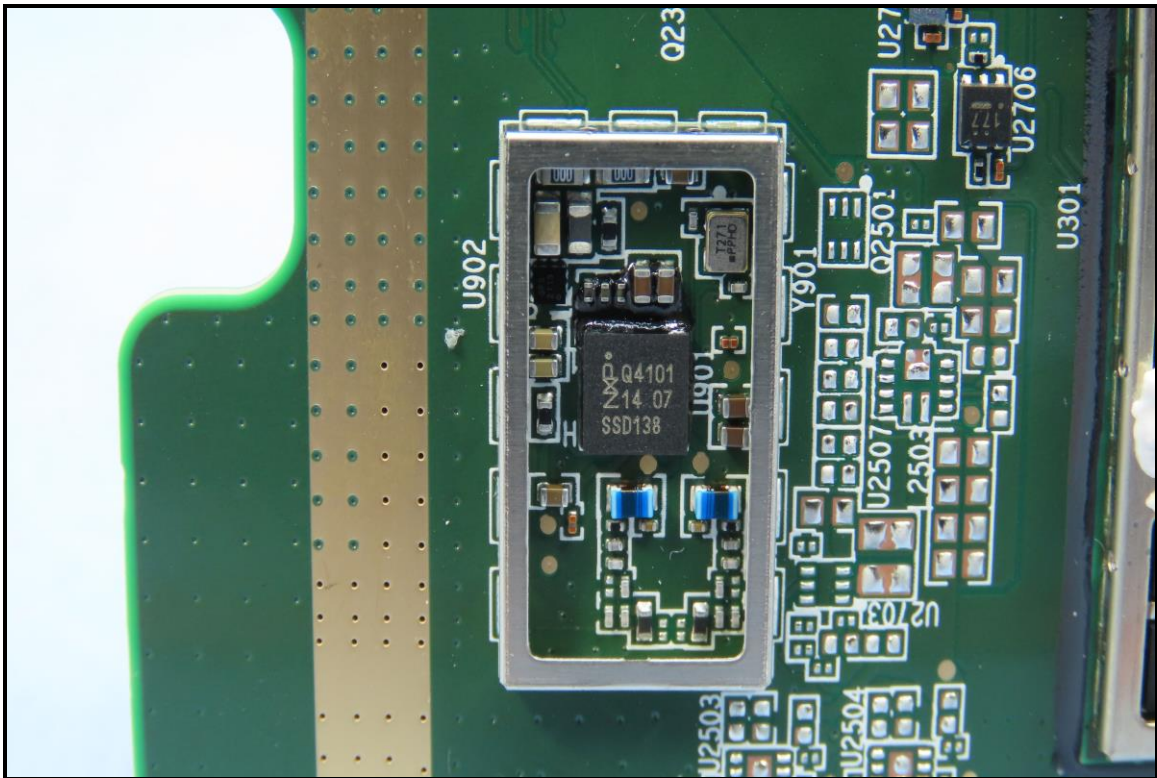

## CONSTRUCTION PHOTOS OF EUT

Brand: Honeywell / Model: CK65L0N

Sample AA (Key type- Alpha 4G, Scanner- S0703VE, w/ Camera)

**Sample AB (Key type- 42K Numeric 4G, Scanner- S0703VE, w/ Camera)**

**Sample AC (Key type- 53K Alpha 4G, Scanner- S0703VE, w/ Camera)**

Sample AD (Key type- 53K Alpha 4G, Scanner- Gen8, w/ Camera)

BUREAU  
VERITAS