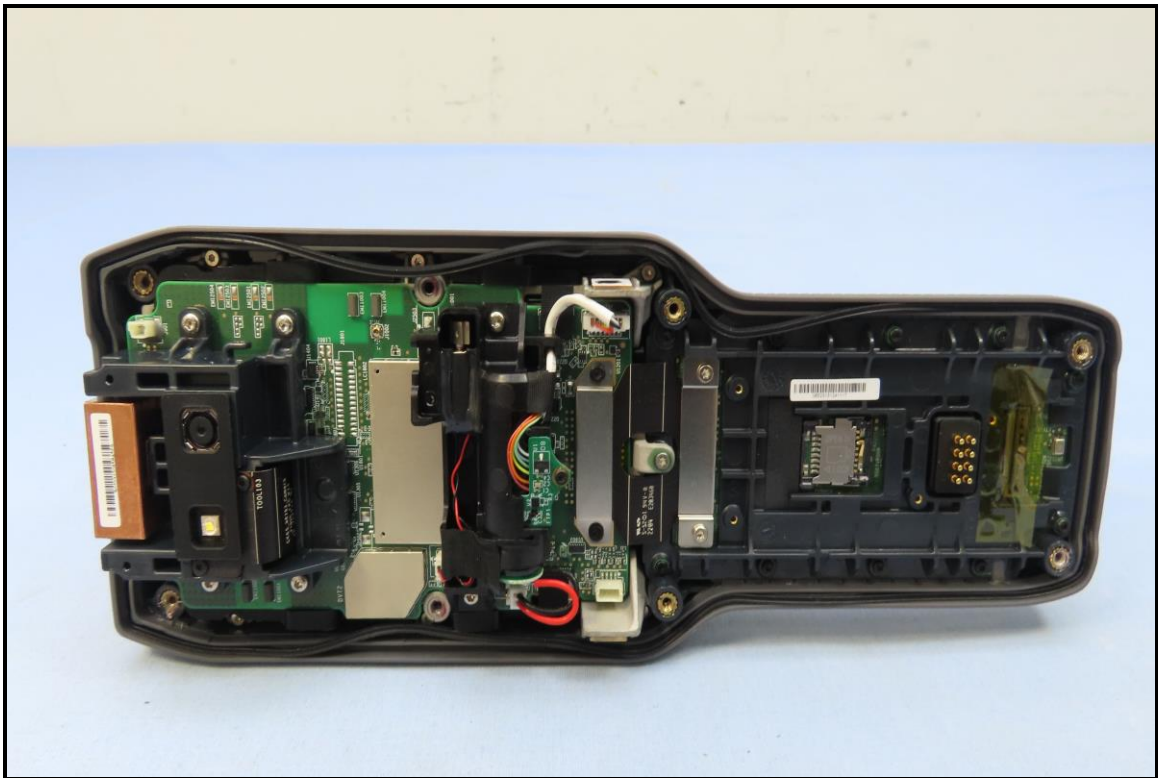

## CONSTRUCTION PHOTOS OF EUT

Brand: Honeywell / Model: CK65L0N

Sample AA (Key type- Alpha 4G, Scanner- S0703VE, w/ Camera)

**Sample AB (Key type- 42K Numeric 4G, Scanner- S0703VE, w/ Camera)**

**Sample AC (Key type- 53K Alpha 4G, Scanner- S0703VE, w/ Camera)**

Sample AD (Key type- 53K Alpha 4G, Scanner- Gen8, w/ Camera)

BUREAU  
VERITAS