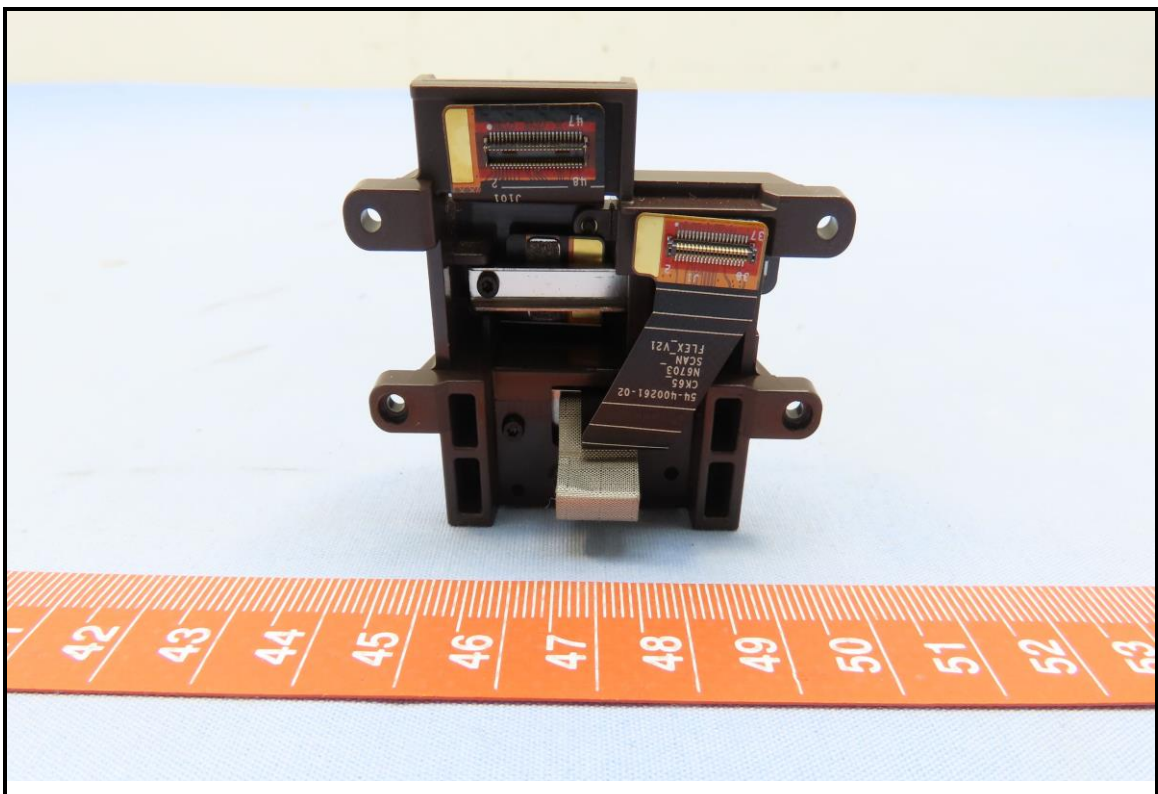

## CONSTRUCTION PHOTOS OF EUT

Brand: Honeywell / Model: CK65L0N

Sample AA (Key type- Alpha 4G, Scanner- S0703VE, w/ Camera)

**Sample AB (Key type- 42K Numeric 4G, Scanner- S0703VE, w/ Camera)**

**Sample AC (Key type- 53K Alpha 4G, Scanner- S0703VE, w/ Camera)**

Sample AD (Key type- 53K Alpha 4G, Scanner- Gen8, w/ Camera)

BUREAU  
VERITAS