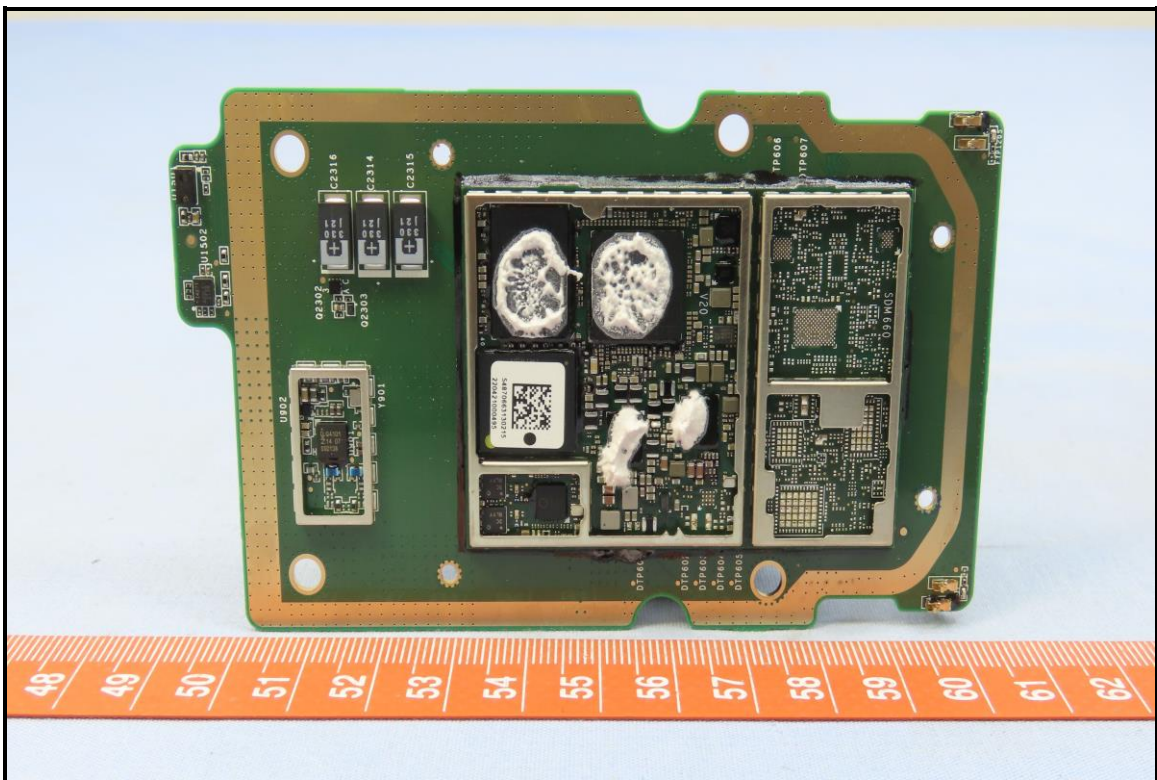

## CONSTRUCTION PHOTOS OF EUT

Brand: Honeywell / Model: CK65L0N

Sample AA (Key type- Alpha 4G, Scanner- S0703VE, w/ Camera)

**Sample AB (Key type- 42K Numeric 4G, Scanner- S0703VE, w/ Camera)**

**Sample AC (Key type- 53K Alpha 4G, Scanner- S0703VE, w/ Camera)**

Sample AD (Key type- 53K Alpha 4G, Scanner- Gen8, w/ Camera)

BUREAU  
VERITAS