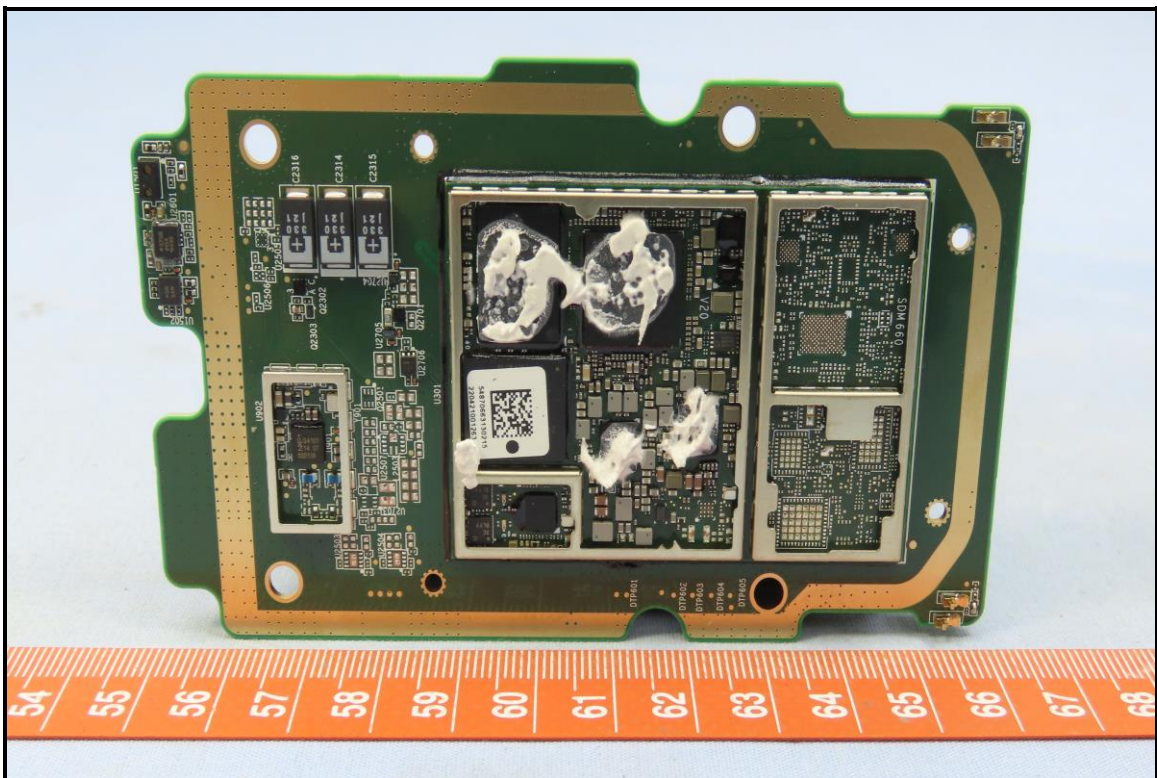

## CONSTRUCTION PHOTOS OF EUT

Brand: Honeywell / Model: CK65L0N

Sample AA (Key type- Alpha 4G, Scanner- S0703VE, w/ Camera)

**Sample AB (Key type- 42K Numeric 4G, Scanner- S0703VE, w/ Camera)**

**Sample AC (Key type- 53K Alpha 4G, Scanner- S0703VE, w/ Camera)**

Sample AD (Key type- 53K Alpha 4G, Scanner- Gen8, w/ Camera)

BUREAU  
VERITAS