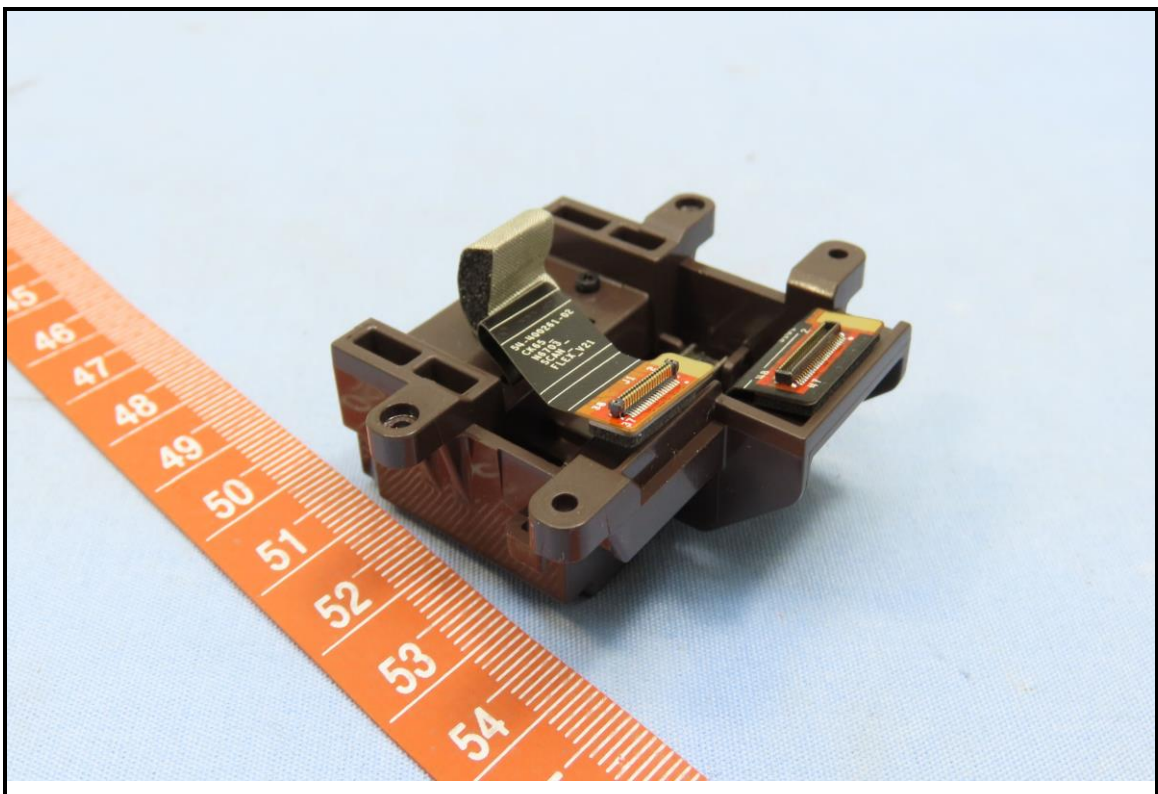

## CONSTRUCTION PHOTOS OF EUT

Brand: Honeywell / Model: CK65L0N

Sample AA (Key type- Alpha 4G, Scanner- S0703VE, w/ Camera)

**Sample AB (Key type- 42K Numeric 4G, Scanner- S0703VE, w/ Camera)**

**Sample AC (Key type- 53K Alpha 4G, Scanner- S0703VE, w/ Camera)**

Sample AD (Key type- 53K Alpha 4G, Scanner- Gen8, w/ Camera)

BUREAU  
VERITAS