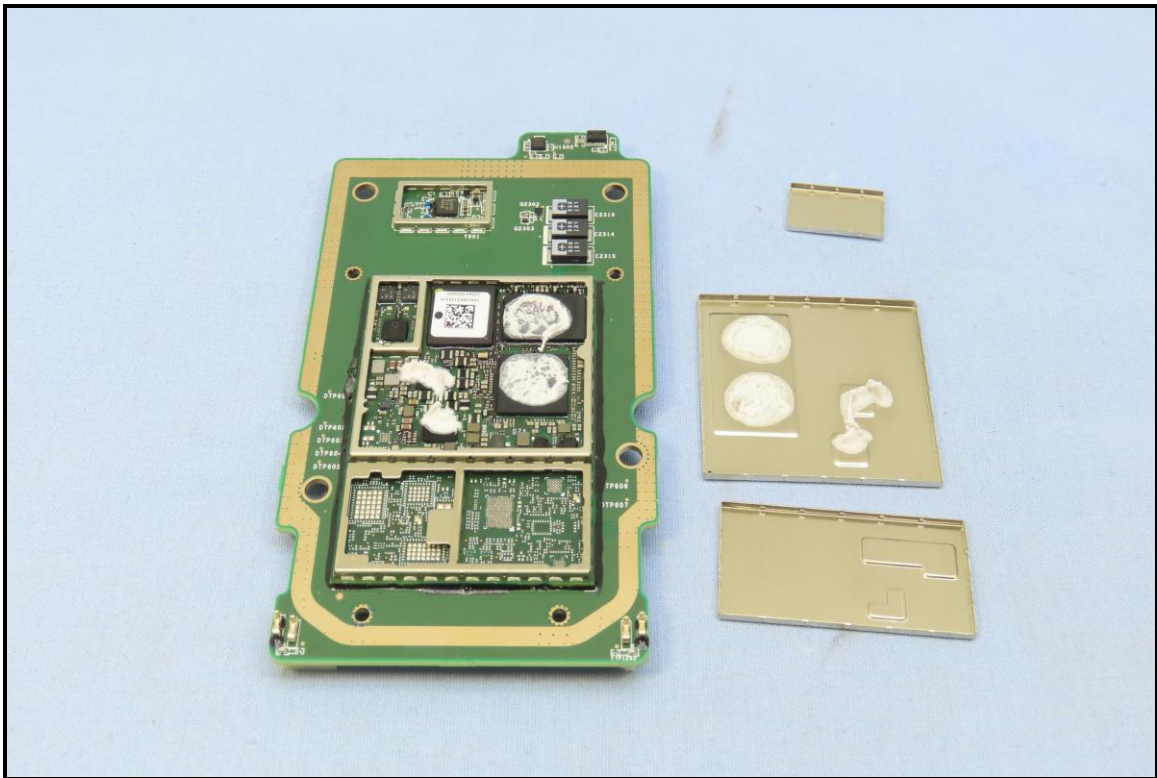

## CONSTRUCTION PHOTOS OF EUT

Brand: Honeywell / Model: CK65L0N

Sample AA (Key type- Alpha 4G, Scanner- S0703VE, w/ Camera)

**Sample AB (Key type- 42K Numeric 4G, Scanner- S0703VE, w/ Camera)**

**Sample AC (Key type- 53K Alpha 4G, Scanner- S0703VE, w/ Camera)**

Sample AD (Key type- 53K Alpha 4G, Scanner- Gen8, w/ Camera)

BUREAU  
VERITAS