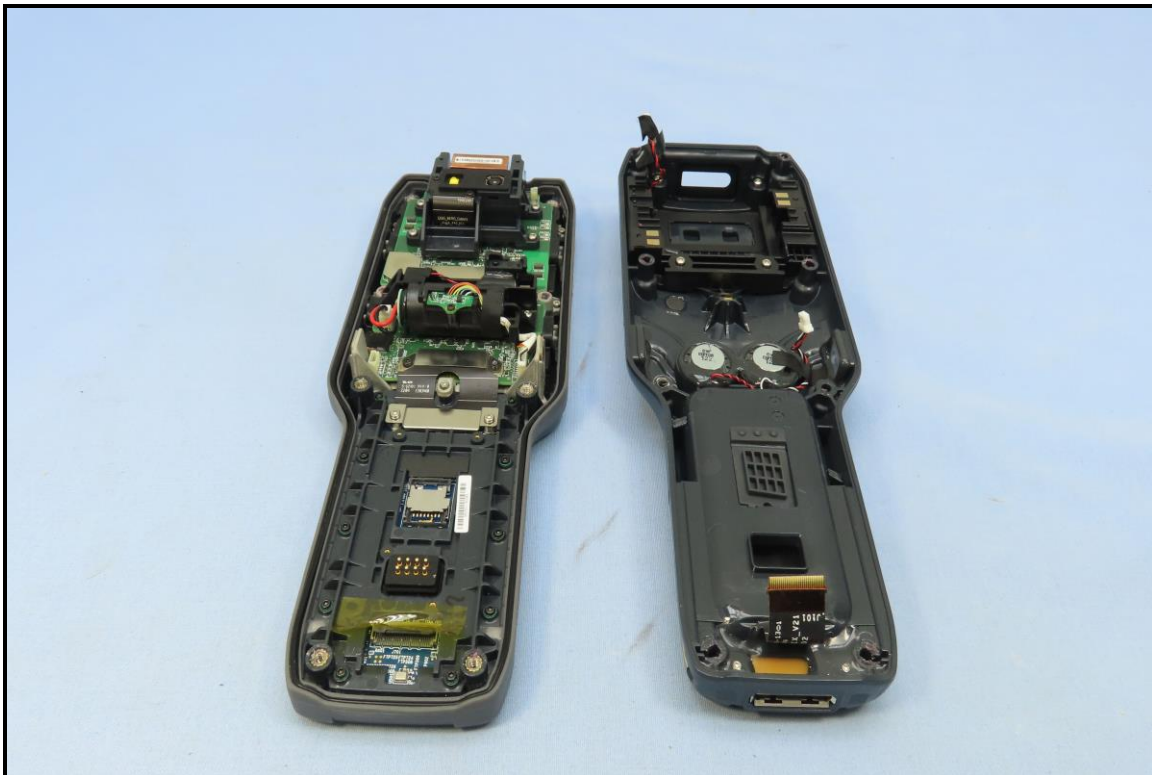

## CONSTRUCTION PHOTOS OF EUT

Brand: Honeywell / Model: CK65L0N

Sample AA (Key type- Alpha 4G, Scanner- S0703VE, w/ Camera)

**Sample AB (Key type- 42K Numeric 4G, Scanner- S0703VE, w/ Camera)**

**Sample AC (Key type- 53K Alpha 4G, Scanner- S0703VE, w/ Camera)**

Sample AD (Key type- 53K Alpha 4G, Scanner- Gen8, w/ Camera)

BUREAU  
VERITAS