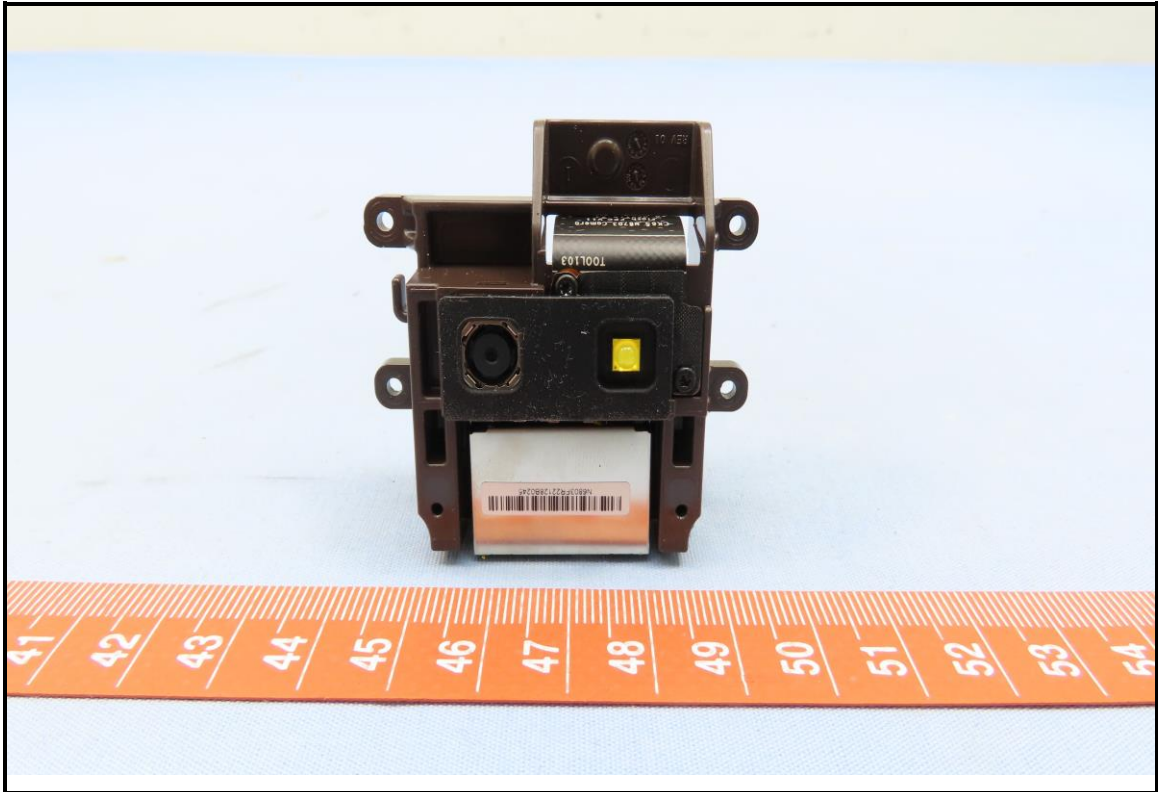

## CONSTRUCTION PHOTOS OF EUT

Brand: Honeywell / Model: CK65L0N

Sample AA (Key type- Alpha 4G, Scanner- S0703VE, w/ Camera)

**Sample AB (Key type- 42K Numeric 4G, Scanner- S0703VE, w/ Camera)**

**Sample AC (Key type- 53K Alpha 4G, Scanner- S0703VE, w/ Camera)**

Sample AD (Key type- 53K Alpha 4G, Scanner- Gen8, w/ Camera)

BUREAU  
VERITAS