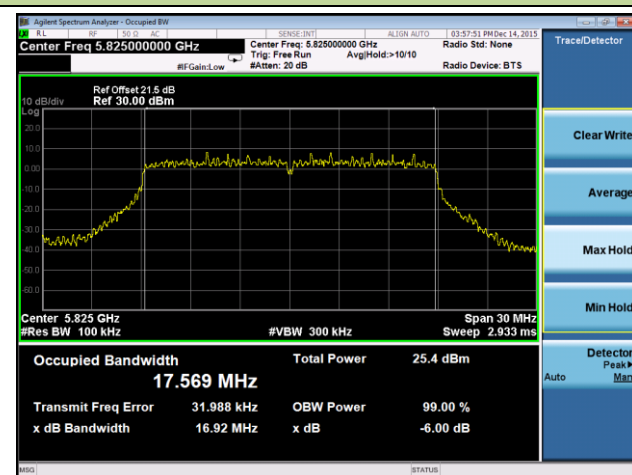

Channel 165 (5825MHz)