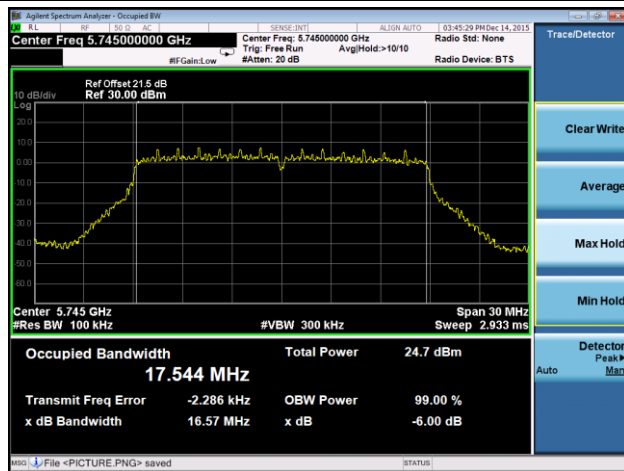

802.11n-HT20 6dB Bandwidth - Ant 1 / Ant 0 + 1 + 2 + 3

Channel 149 (5745MHz)