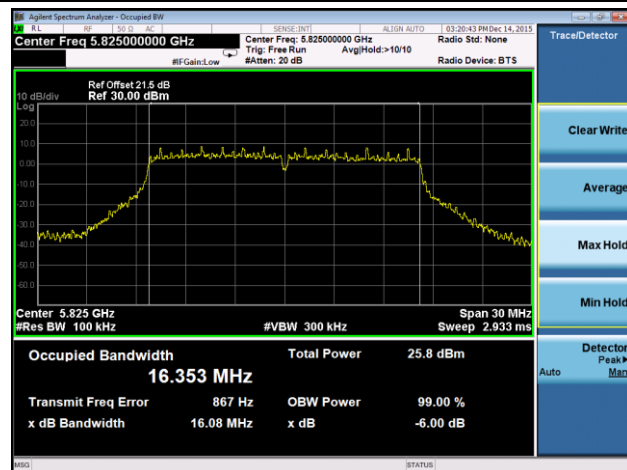

Channel 165 (5825MHz)