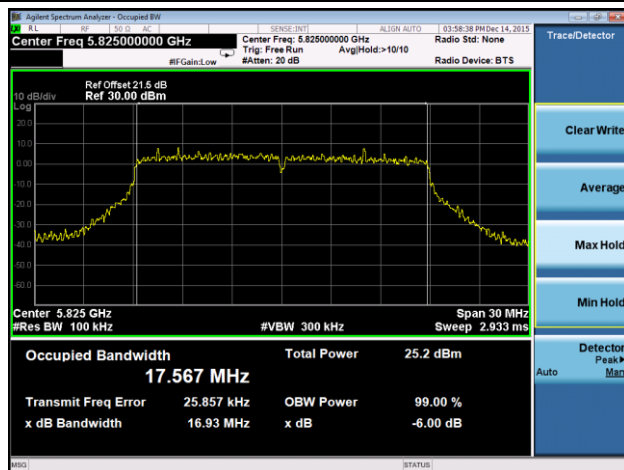

Channel 165 (5825MHz)