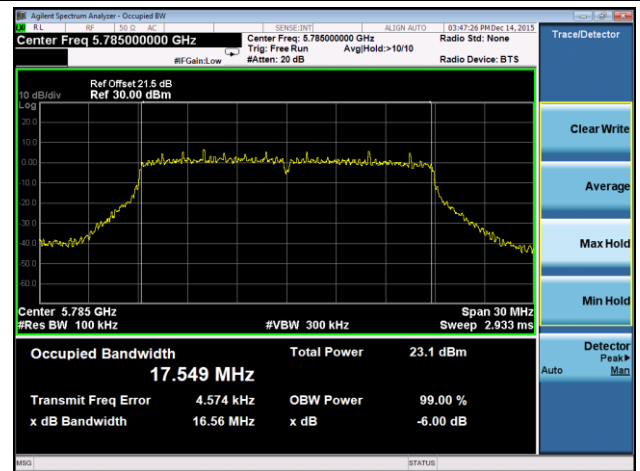

Channel 157 (5785MHz)