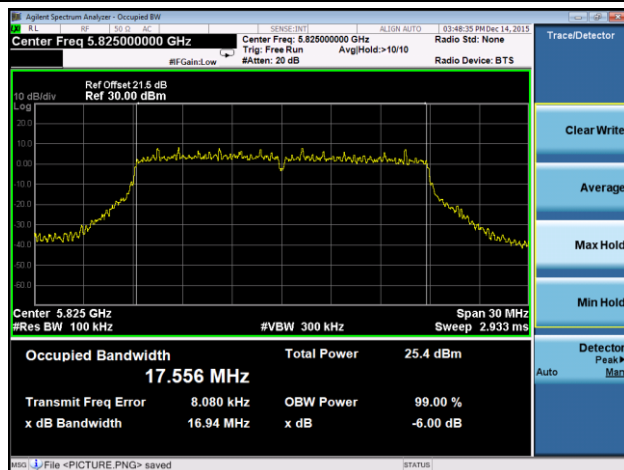

Channel 165 (5825MHz)