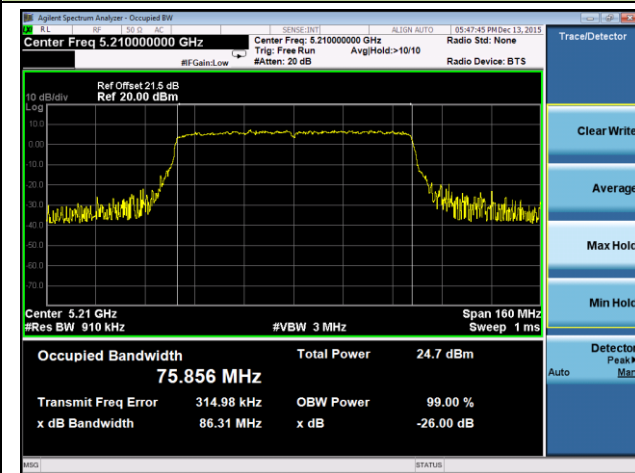

802.11ac-VHT80 26dB Bandwidth & 99% Bandwidth - Ant 3 / Ant 0 + 1 + 2 + 3
Channel 42 (5210MHz)

Channel 58 (5290MHz)

Channel 106 (5530MHz)

Channel 122 (5610MHz)

Channel 138 (5690MHz)

Channel 155 (5755MHz)

7.3. 6dB Bandwidth Measurement

7.3.1. Test Limit

The minimum 6dB bandwidth shall be at least 500 kHz.

7.3.2. Test Procedure used

KDB 789033 D02v01 - Section C.2

7.3.3. Test Setting

1. Set center frequency to the nominal EUT channel center frequency.
2. RBW = 100 kHz.
3. VBW $\geq 3 \times$ RBW.
4. Detector = Peak.
5. Trace mode = max hold.
6. Sweep = auto couple.
7. Allow the trace to stabilize.
8. Measure the maximum width of the emission that is constrained by the frequencies associated with the two outermost amplitude points (upper and lower frequencies) that are attenuated by 6 dB relative to the maximum level measured in the fundamental emission.