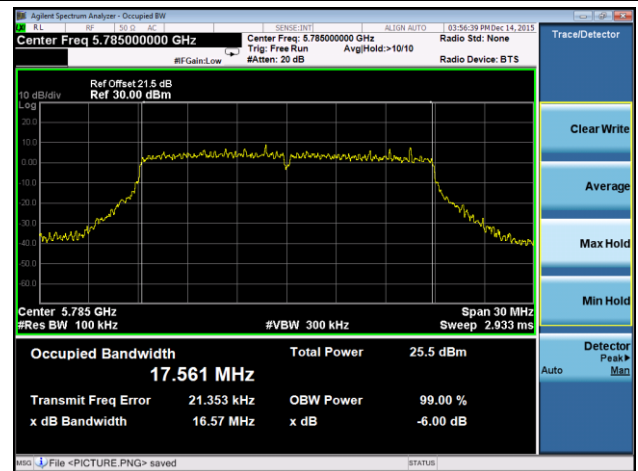

Channel 157 (5785MHz)