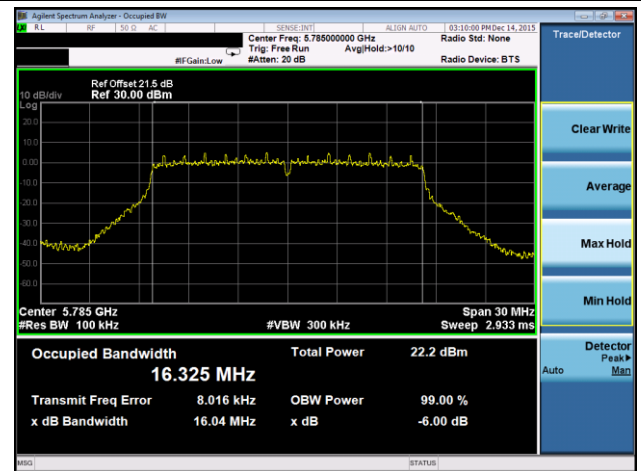

Channel 159 (5795MHz)

802.11ac-VHT80 6dB Bandwidth - Ant 1 / Ant 0 + 1 + 2 + 3

Channel 155 (5775MHz)

802.11a 6dB Bandwidth - Ant 2 / Ant 0 + 1 + 2 + 3

Channel 149 (5745MHz)

Channel 157 (5785MHz)

Channel 165 (5825MHz)