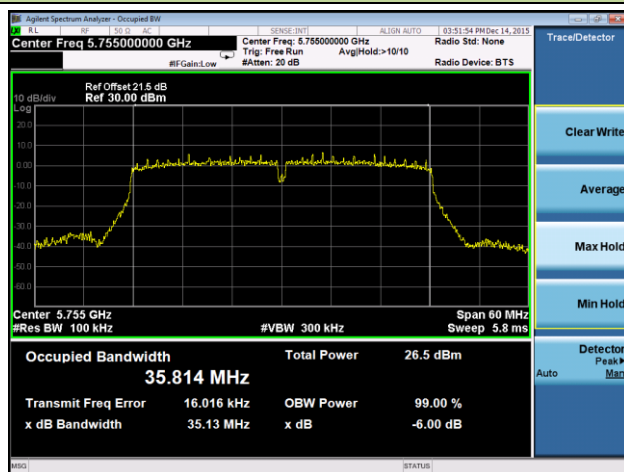

802.11n-HT40 6dB Bandwidth - Ant 0 / Ant 0 + 1 + 2 + 3

Channel 151 (5755MHz)