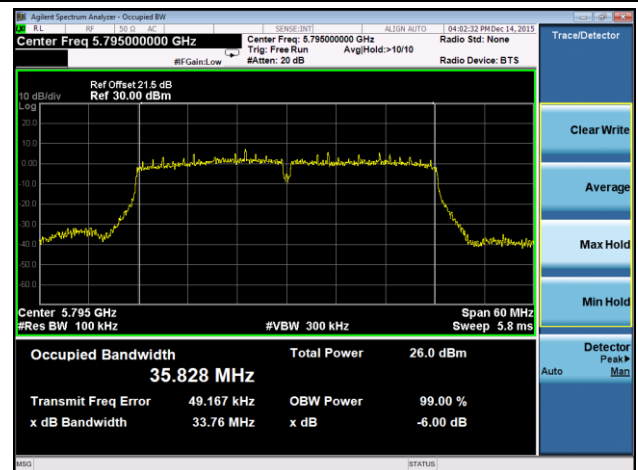

Channel 159 (5795MHz)