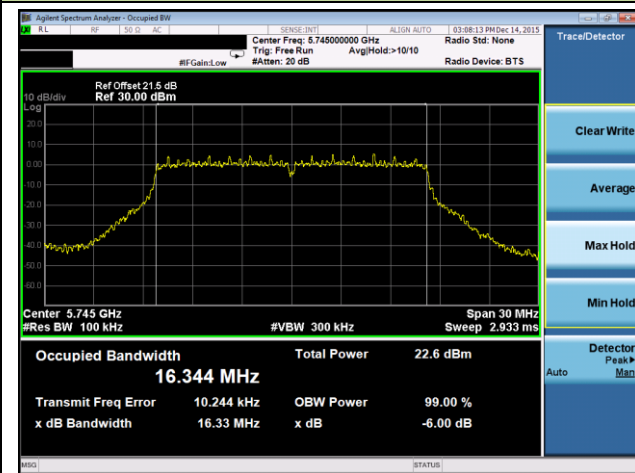

802.11a 6dB Bandwidth - Ant 3 / Ant 0 + 1 + 2 + 3

Channel 149 (5745MHz)