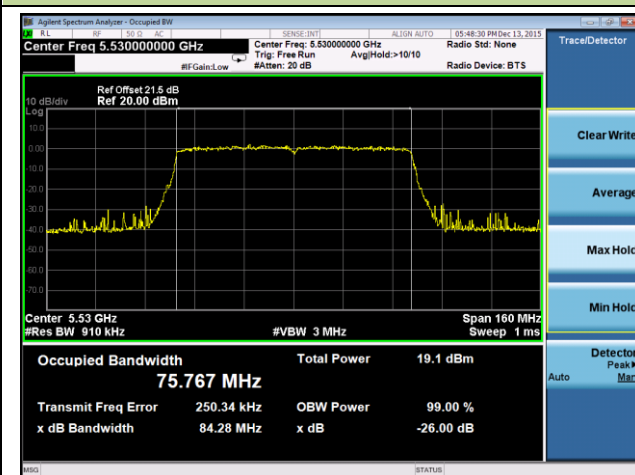

802.11ac-VHT80 26dB Bandwidth & 99% Bandwidth - Ant 3 / Ant 0 + 1 + 2 + 3
Channel 42 (5210MHz)

Channel 58 (5290MHz)

Channel 106 (5530MHz)

Channel 122 (5610MHz)

Channel 138 (5690MHz)

Channel 155 (5755MHz)

7.3. 6dB Bandwidth Measurement

7.3.1. Test Limit

The minimum 6dB bandwidth shall be at least 500 kHz.

7.3.2. Test Procedure used

KDB 789033 D02v01 - Section C.2

7.3.3. Test Setting

1. Set center frequency to the nominal EUT channel center frequency.
2. RBW = 100 kHz.
3. VBW $\geq 3 \times$ RBW.
4. Detector = Peak.
5. Trace mode = max hold.
6. Sweep = auto couple.
7. Allow the trace to stabilize.
8. Measure the maximum width of the emission that is constrained by the frequencies associated with the two outermost amplitude points (upper and lower frequencies) that are attenuated by 6 dB relative to the maximum level measured in the fundamental emission.