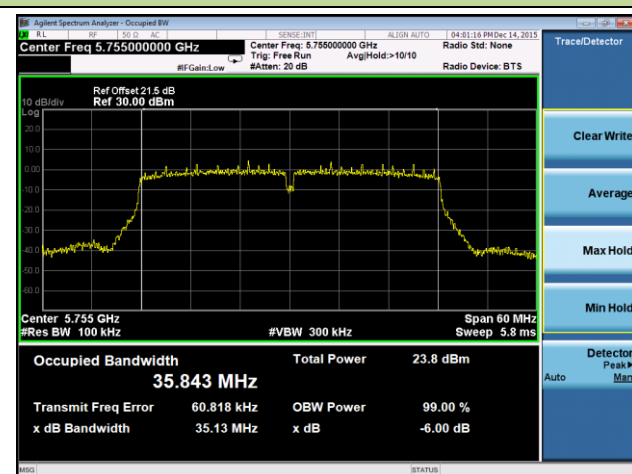

802.11ac-VHT40 6dB Bandwidth - Ant 3 / Ant 0 + 1 + 2 + 3

Channel 151 (5755MHz)