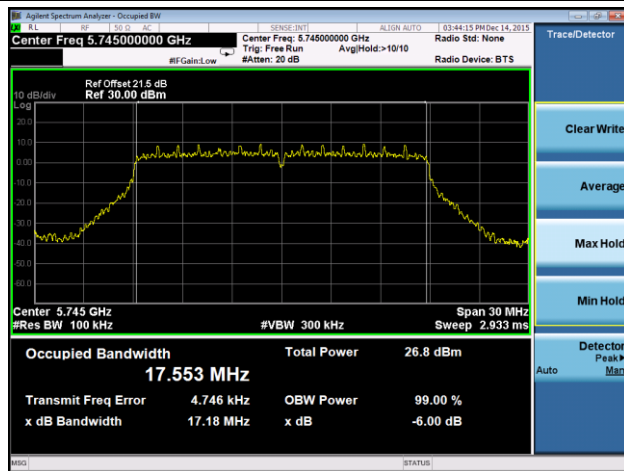

802.11a 6dB Bandwidth - Ant 0 / Ant 0 + 1 + 2 + 3

Channel 149 (5745MHz)

Channel 157 (5785MHz)

Channel 165 (5825MHz)

802.11n-HT20 6dB Bandwidth - Ant 0 / Ant 0 + 1 + 2 + 3
Channel 149 (5745MHz)

Channel 157 (5785MHz)