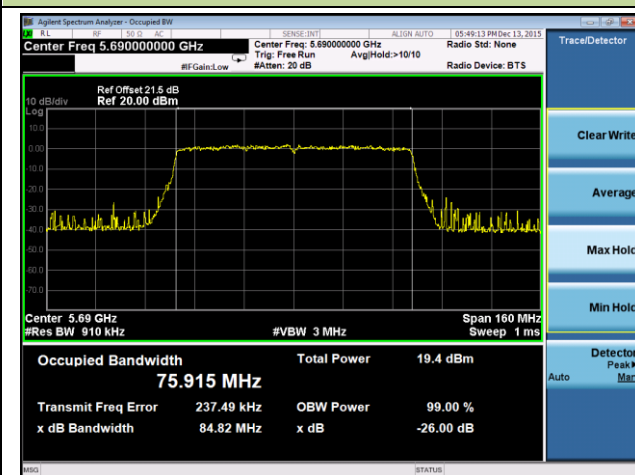

802.11ac-VHT80 26dB Bandwidth & 99% Bandwidth - Ant 3 / Ant 0 + 1 + 2 + 3
Channel 42 (5210MHz)

Channel 58 (5290MHz)

Channel 106 (5530MHz)

Channel 122 (5610MHz)

Channel 138 (5690MHz)

Channel 155 (5755MHz)

7.3. 6dB Bandwidth Measurement

7.3.1. Test Limit

The minimum 6dB bandwidth shall be at least 500 kHz.

7.3.2. Test Procedure used

KDB 789033 D02v01 - Section C.2

7.3.3. Test Setting

1. Set center frequency to the nominal EUT channel center frequency.
2. RBW = 100 kHz.
3. VBW $\geq 3 \times$ RBW.
4. Detector = Peak.
5. Trace mode = max hold.
6. Sweep = auto couple.
7. Allow the trace to stabilize.
8. Measure the maximum width of the emission that is constrained by the frequencies associated with the two outermost amplitude points (upper and lower frequencies) that are attenuated by 6 dB relative to the maximum level measured in the fundamental emission.