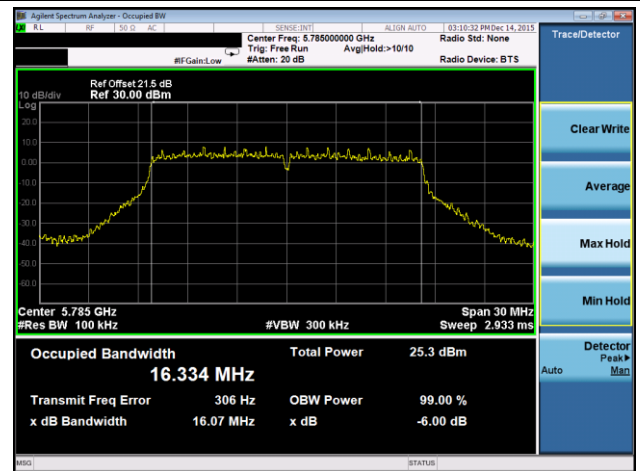

Channel 157 (5785MHz)