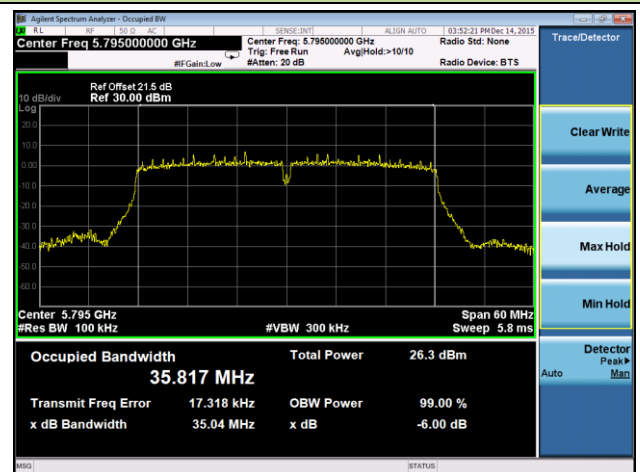

Channel 159 (5795MHz)