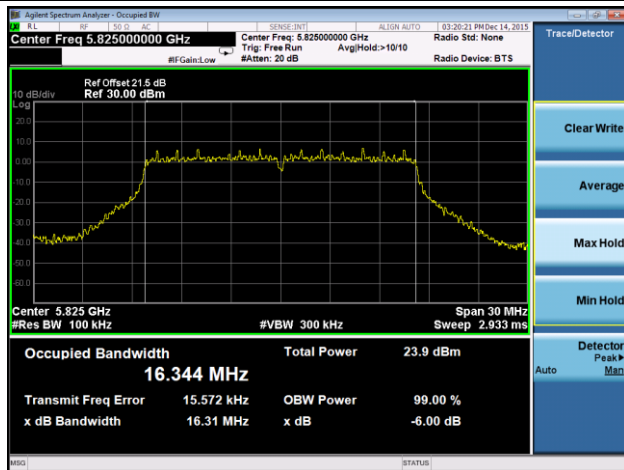

802.11a 6dB Bandwidth - Ant 0 / Ant 0 + 1 + 2 + 3

Channel 149 (5745MHz)

Channel 157 (5785MHz)

Channel 165 (5825MHz)

802.11n-HT20 6dB Bandwidth - Ant 0 / Ant 0 + 1 + 2 + 3
Channel 149 (5745MHz)

Channel 157 (5785MHz)