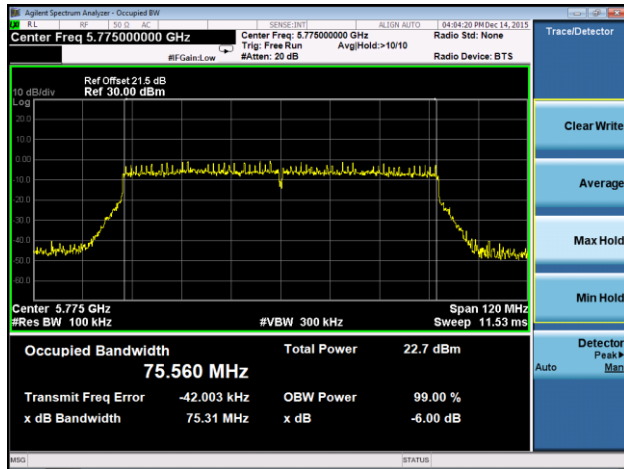

802.11ac-VHT80 6dB Bandwidth - Ant 2 / Ant 0 + 1 + 2 + 3

Channel 155 (5775MHz)