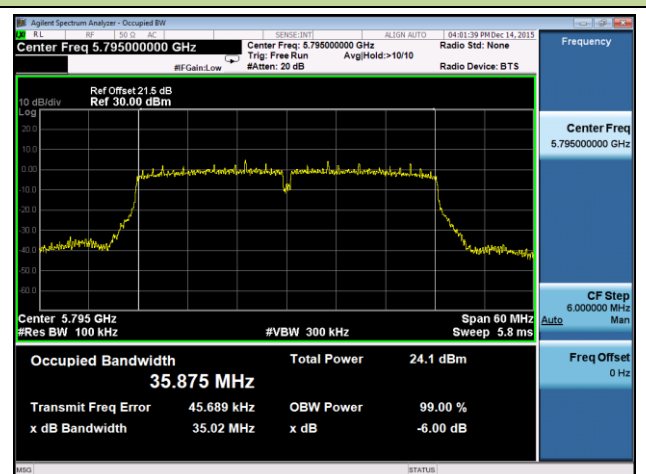

Channel 159 (5795MHz)