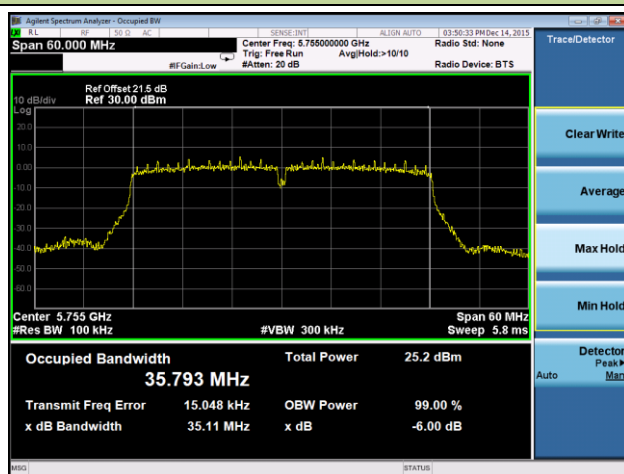

802.11n-HT40 6dB Bandwidth - Ant 3 / Ant 0 + 1 + 2 + 3

Channel 151 (5755MHz)