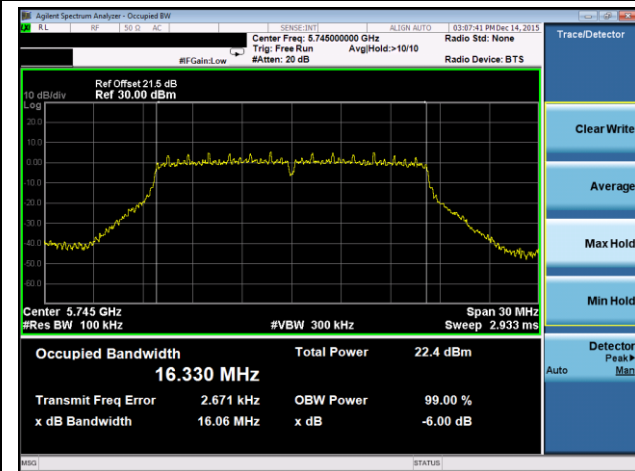

Channel 159 (5795MHz)

802.11ac-VHT80 6dB Bandwidth - Ant 1 / Ant 0 + 1 + 2 + 3

Channel 155 (5775MHz)

802.11a 6dB Bandwidth - Ant 2 / Ant 0 + 1 + 2 + 3

Channel 149 (5745MHz)

Channel 157 (5785MHz)

Channel 165 (5825MHz)