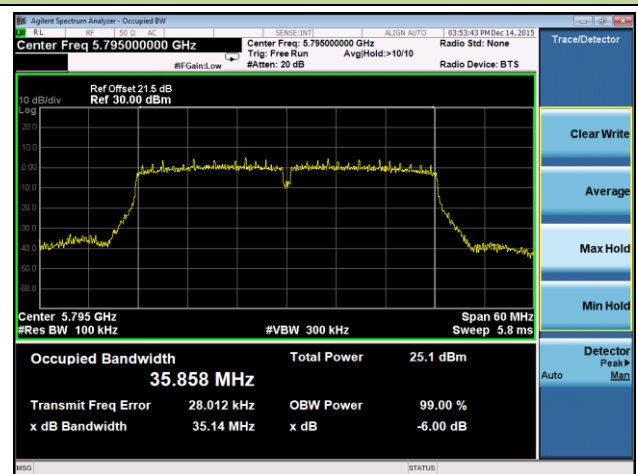

Channel 159 (5795MHz)