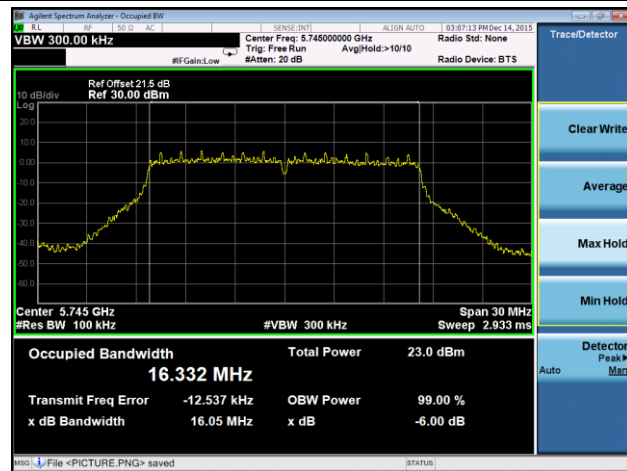

802.11a 6dB Bandwidth - Ant 1 / Ant 0 + 1 + 2 + 3

Channel 149 (5745MHz)