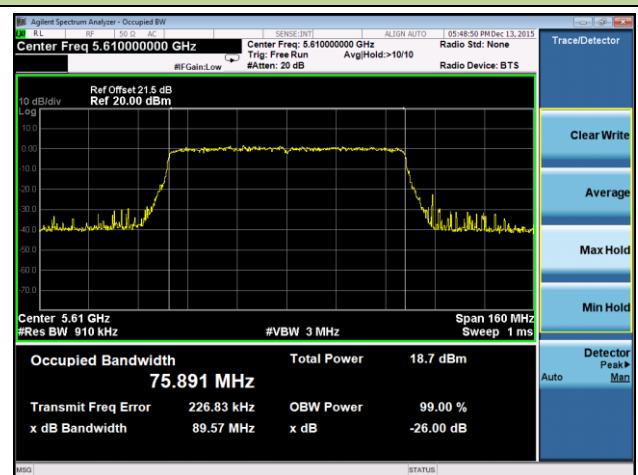

802.11ac-VHT80 26dB Bandwidth & 99% Bandwidth - Ant 3 / Ant 0 + 1 + 2 + 3
Channel 42 (5210MHz)

Channel 58 (5290MHz)

Channel 106 (5530MHz)

Channel 122 (5610MHz)

Channel 138 (5690MHz)

Channel 155 (5755MHz)

7.3. 6dB Bandwidth Measurement

7.3.1. Test Limit

The minimum 6dB bandwidth shall be at least 500 kHz.

7.3.2. Test Procedure used

KDB 789033 D02v01 - Section C.2

7.3.3. Test Setting

1. Set center frequency to the nominal EUT channel center frequency.
2. RBW = 100 kHz.
3. VBW $\geq 3 \times$ RBW.
4. Detector = Peak.
5. Trace mode = max hold.
6. Sweep = auto couple.
7. Allow the trace to stabilize.
8. Measure the maximum width of the emission that is constrained by the frequencies associated with the two outermost amplitude points (upper and lower frequencies) that are attenuated by 6 dB relative to the maximum level measured in the fundamental emission.