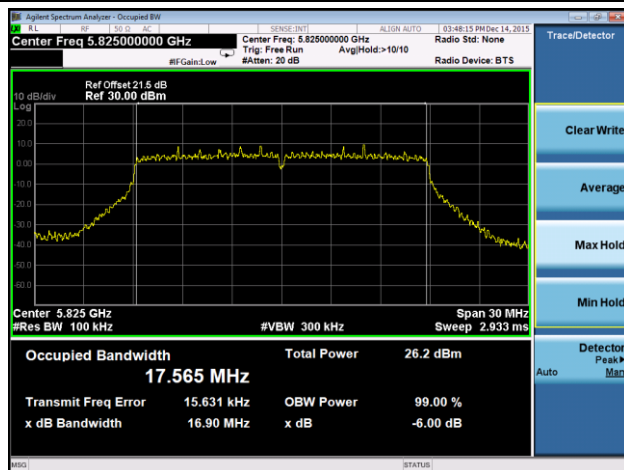

Channel 165 (5825MHz)