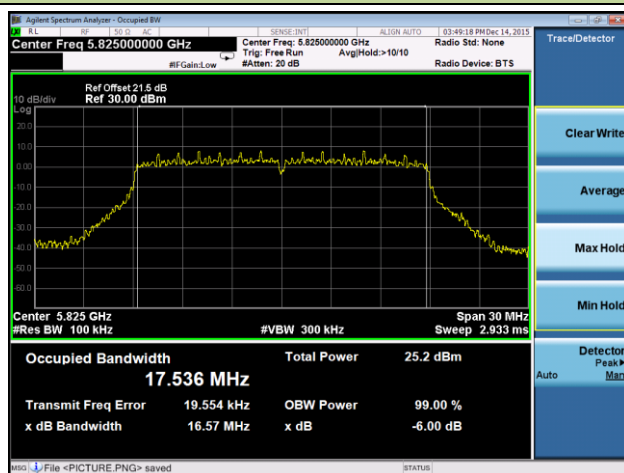

Channel 165 (5825MHz)