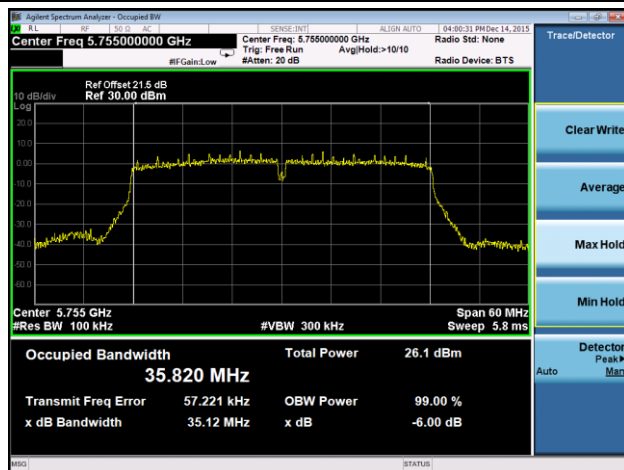

802.11ac-VHT40 6dB Bandwidth - Ant 1 / Ant 0 + 1 + 2 + 3

Channel 151 (5755MHz)