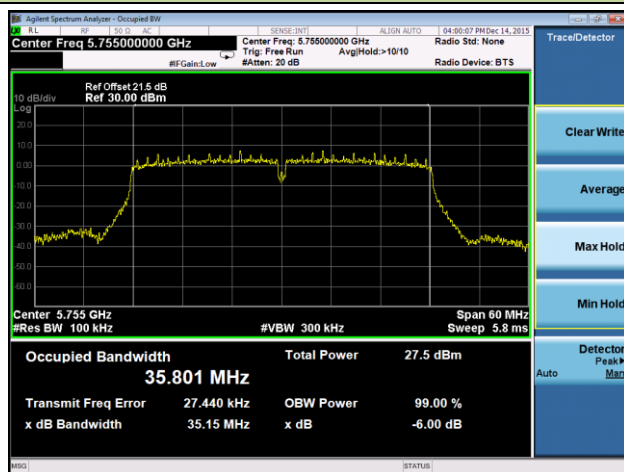

802.11ac-VHT40 6dB Bandwidth - Ant 0 / Ant 0 + 1 + 2 + 3

Channel 151 (5755MHz)