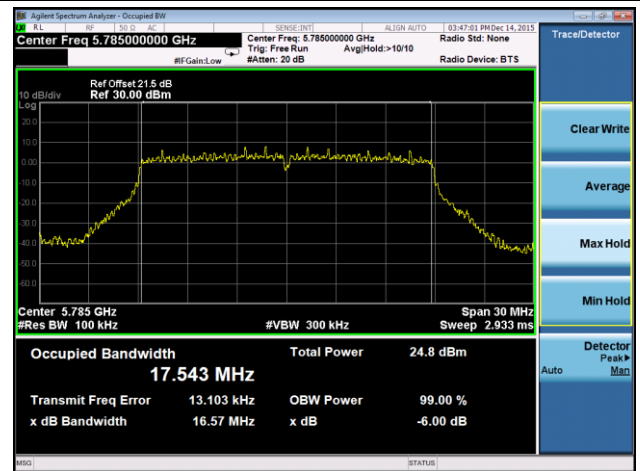

Channel 157 (5785MHz)