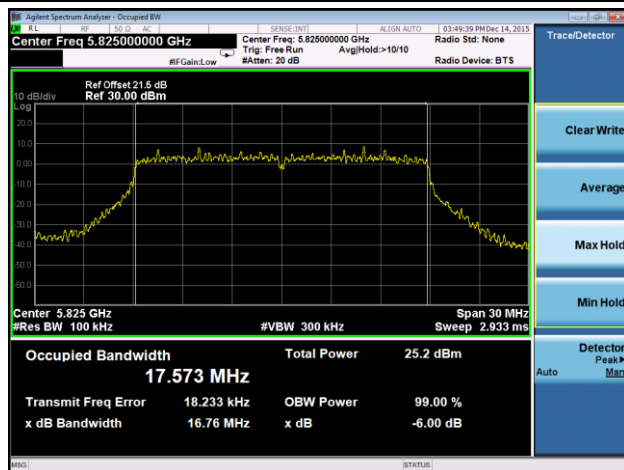

Channel 165 (5825MHz)