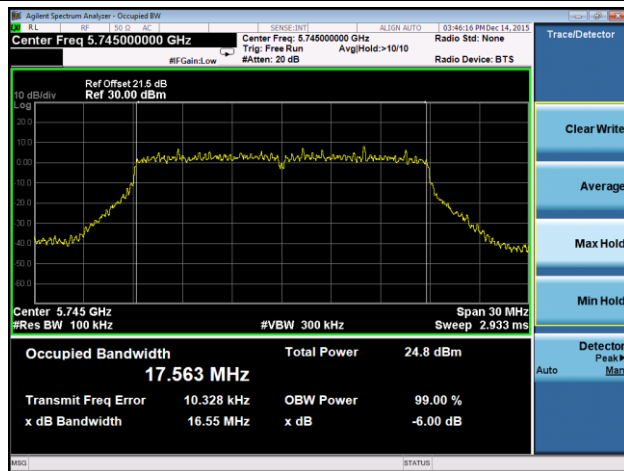

802.11ac-VHT80 6dB Bandwidth - Ant 2 / Ant 0 + 1 + 2 + 3

Channel 155 (5775MHz)

802.11a 6dB Bandwidth - Ant 3 / Ant 0 + 1 + 2 + 3

Channel 149 (5745MHz)

Channel 157 (5785MHz)

Channel 165 (5825MHz)

802.11n-HT20 6dB Bandwidth - Ant 3 / Ant 0 + 1 + 2 + 3
Channel 149 (5745MHz)