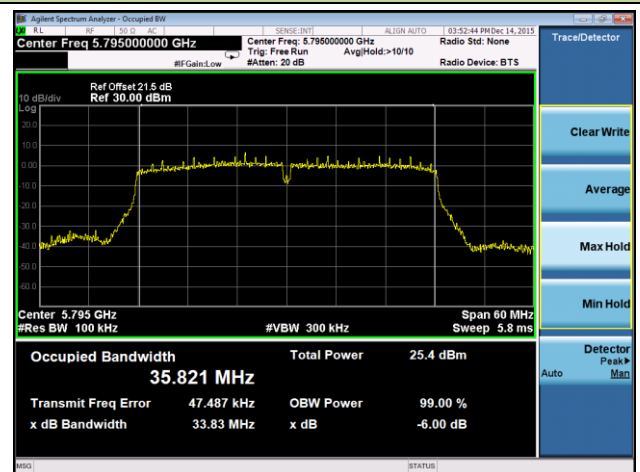

Channel 159 (5795MHz)