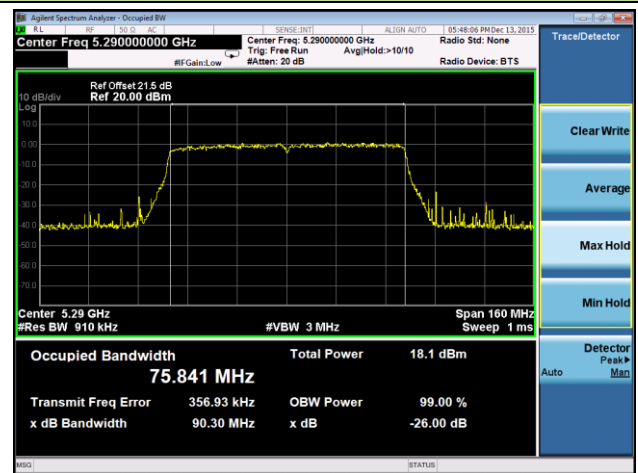

802.11ac-VHT80 26dB Bandwidth & 99% Bandwidth - Ant 3 / Ant 0 + 1 + 2 + 3
Channel 42 (5210MHz)

Channel 58 (5290MHz)

Channel 106 (5530MHz)

Channel 122 (5610MHz)

Channel 138 (5690MHz)

Channel 155 (5755MHz)

7.3. 6dB Bandwidth Measurement

7.3.1. Test Limit

The minimum 6dB bandwidth shall be at least 500 kHz.

7.3.2. Test Procedure used

KDB 789033 D02v01 - Section C.2

7.3.3. Test Setting

1. Set center frequency to the nominal EUT channel center frequency.
2. RBW = 100 kHz.
3. VBW $\geq 3 \times$ RBW.
4. Detector = Peak.
5. Trace mode = max hold.
6. Sweep = auto couple.
7. Allow the trace to stabilize.
8. Measure the maximum width of the emission that is constrained by the frequencies associated with the two outermost amplitude points (upper and lower frequencies) that are attenuated by 6 dB relative to the maximum level measured in the fundamental emission.