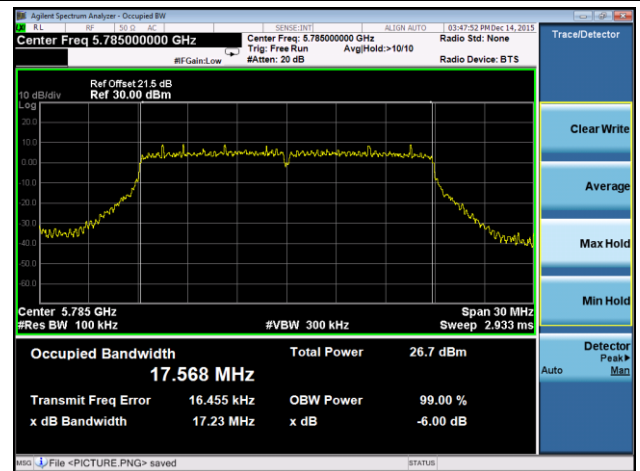

802.11a 6dB Bandwidth - Ant 0 / Ant 0 + 1 + 2 + 3

Channel 149 (5745MHz)

Channel 157 (5785MHz)

Channel 165 (5825MHz)

802.11n-HT20 6dB Bandwidth - Ant 0 / Ant 0 + 1 + 2 + 3
Channel 149 (5745MHz)

Channel 157 (5785MHz)