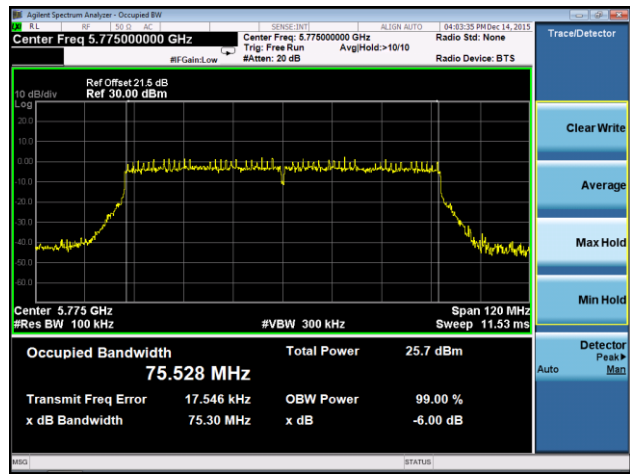

802.11ac-VHT80 6dB Bandwidth - Ant 0 / Ant 0 + 1 + 2 + 3

Channel 155 (5775MHz)