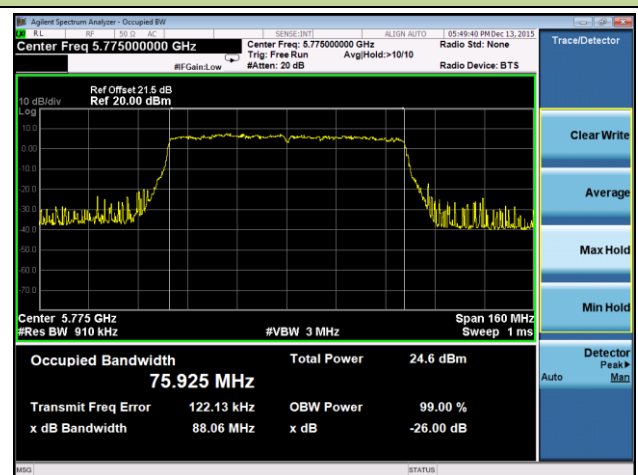

802.11ac-VHT80 26dB Bandwidth & 99% Bandwidth - Ant 3 / Ant 0 + 1 + 2 + 3
Channel 42 (5210MHz)

Channel 58 (5290MHz)

Channel 106 (5530MHz)

Channel 122 (5610MHz)

Channel 138 (5690MHz)

Channel 155 (5755MHz)

7.3. 6dB Bandwidth Measurement

7.3.1. Test Limit

The minimum 6dB bandwidth shall be at least 500 kHz.

7.3.2. Test Procedure used

KDB 789033 D02v01 - Section C.2

7.3.3. Test Setting

1. Set center frequency to the nominal EUT channel center frequency.
2. RBW = 100 kHz.
3. VBW $\geq 3 \times$ RBW.
4. Detector = Peak.
5. Trace mode = max hold.
6. Sweep = auto couple.
7. Allow the trace to stabilize.
8. Measure the maximum width of the emission that is constrained by the frequencies associated with the two outermost amplitude points (upper and lower frequencies) that are attenuated by 6 dB relative to the maximum level measured in the fundamental emission.