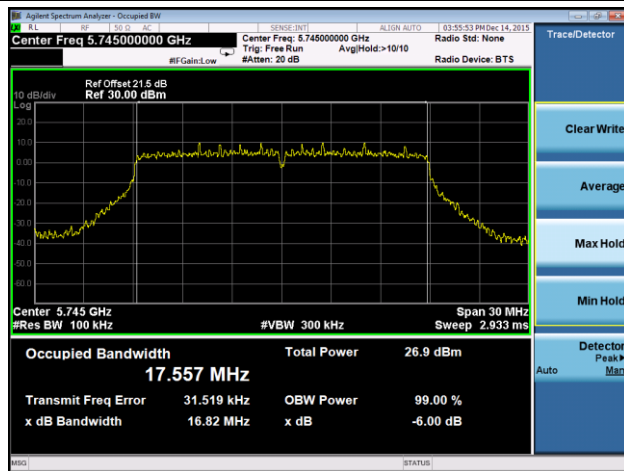

802.11ac-VHT20 6dB Bandwidth - Ant 0 / Ant 0 + 1 + 2 + 3

Channel 149 (5745MHz)