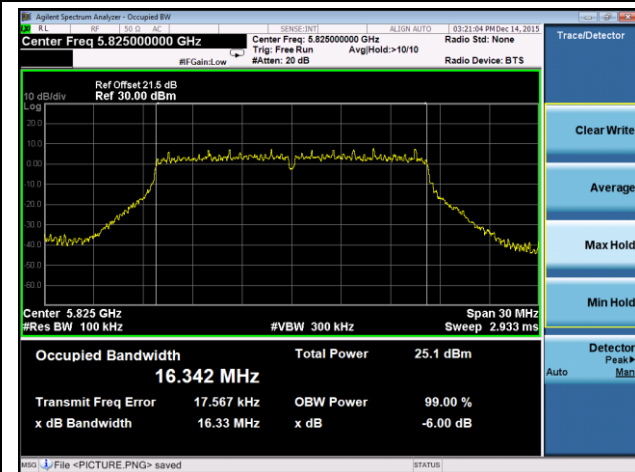

Channel 159 (5795MHz)

802.11ac-VHT80 6dB Bandwidth - Ant 1 / Ant 0 + 1 + 2 + 3

Channel 155 (5775MHz)

802.11a 6dB Bandwidth - Ant 2 / Ant 0 + 1 + 2 + 3

Channel 149 (5745MHz)

Channel 157 (5785MHz)

Channel 165 (5825MHz)