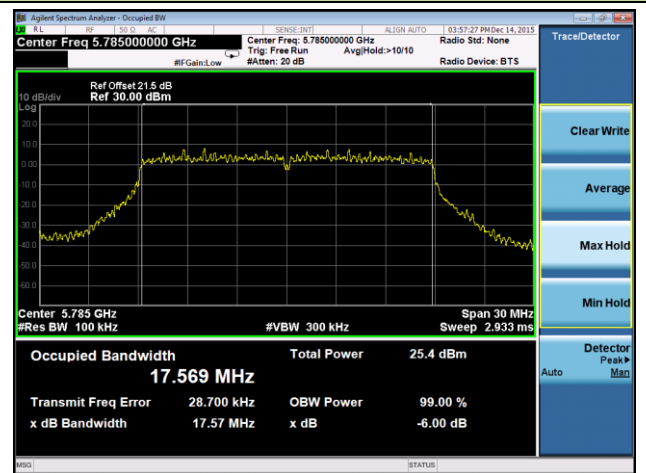

Channel 157 (5785MHz)