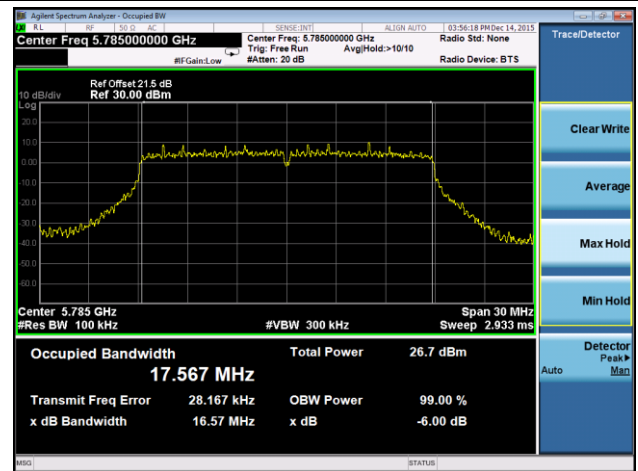

Channel 157 (5785MHz)