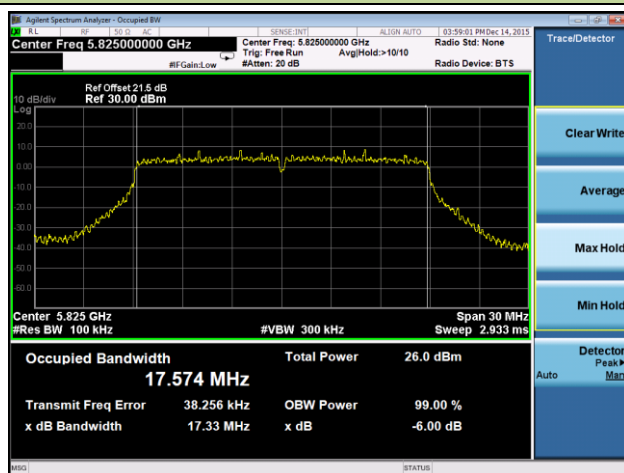

Channel 165 (5825MHz)