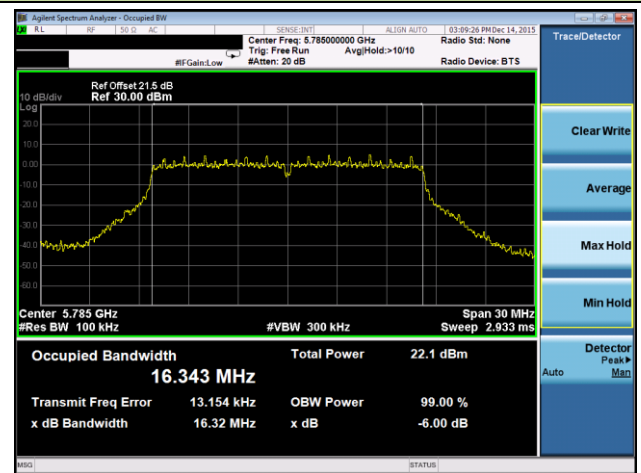

802.11ac-VHT80 6dB Bandwidth - Ant 2 / Ant 0 + 1 + 2 + 3

Channel 155 (5775MHz)

802.11a 6dB Bandwidth - Ant 3 / Ant 0 + 1 + 2 + 3

Channel 149 (5745MHz)

Channel 157 (5785MHz)

Channel 165 (5825MHz)

802.11n-HT20 6dB Bandwidth - Ant 3 / Ant 0 + 1 + 2 + 3
Channel 149 (5745MHz)