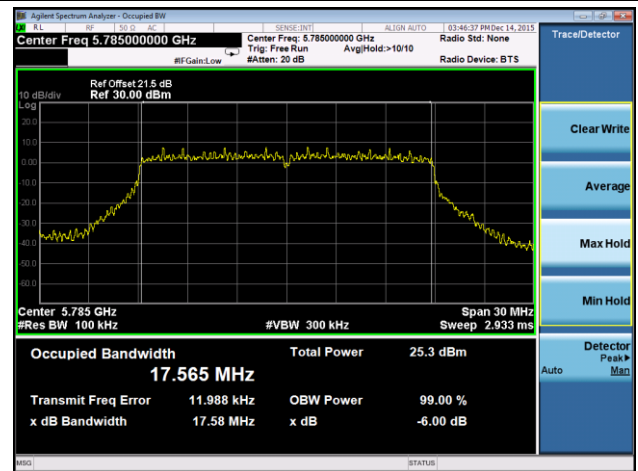

Channel 157 (5785MHz)