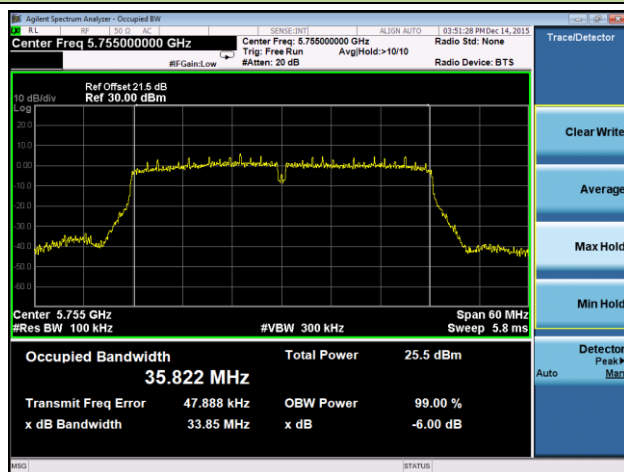

802.11n-HT40 6dB Bandwidth - Ant 1 / Ant 0 + 1 + 2 + 3

Channel 151 (5755MHz)