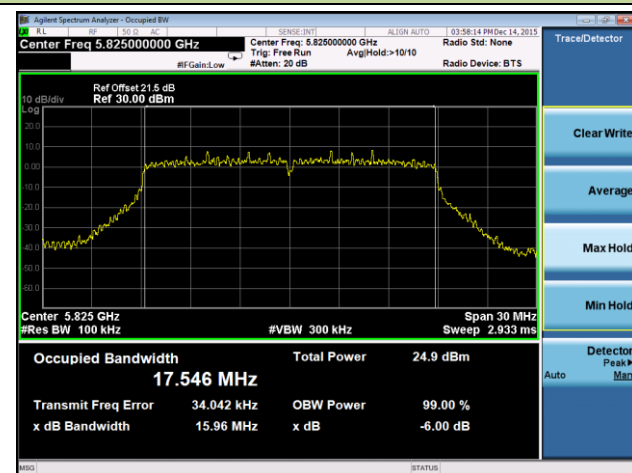

Channel 165 (5825MHz)