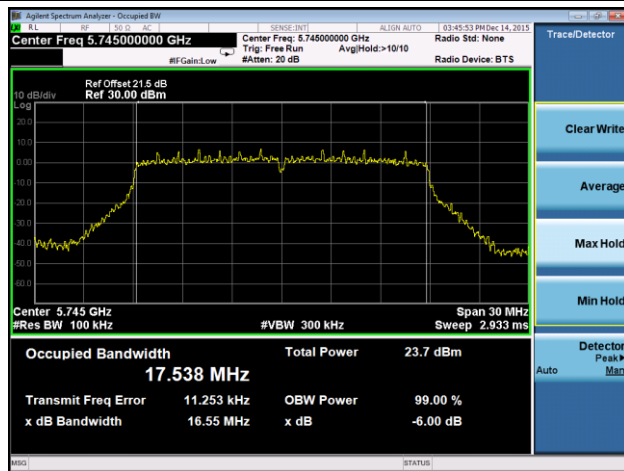

802.11n-HT20 6dB Bandwidth - Ant 2 / Ant 0 + 1 + 2 + 3

Channel 149 (5745MHz)