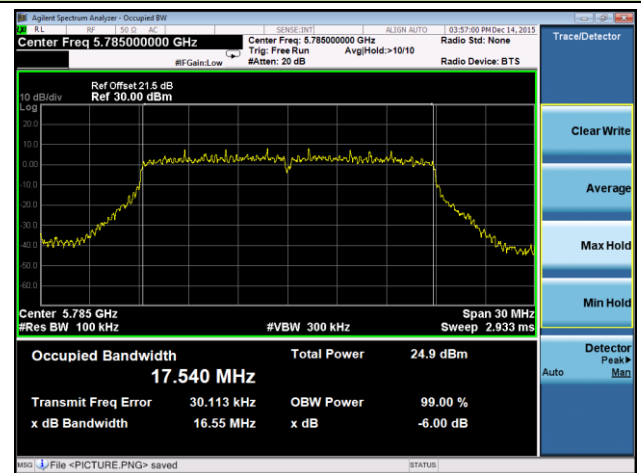

Channel 157 (5785MHz)