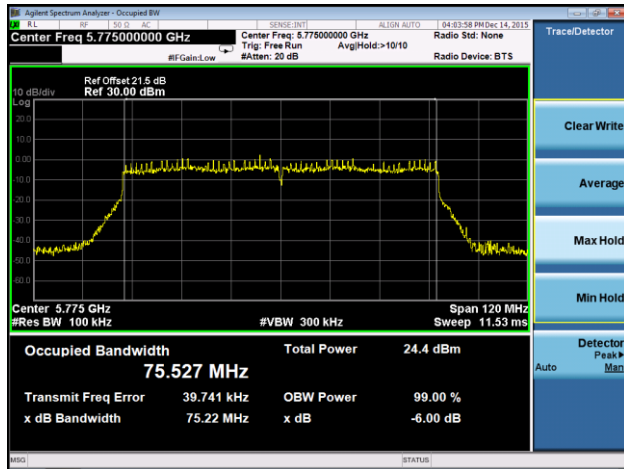

802.11ac-VHT80 6dB Bandwidth - Ant 1 / Ant 0 + 1 + 2 + 3

Channel 155 (5775MHz)