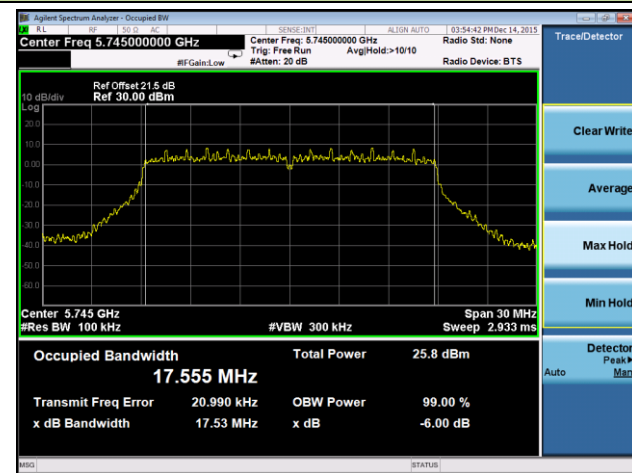

802.11ac-VHT20 6dB Bandwidth - Ant 3 / Ant 0 + 1 + 2 + 3

Channel 149 (5745MHz)