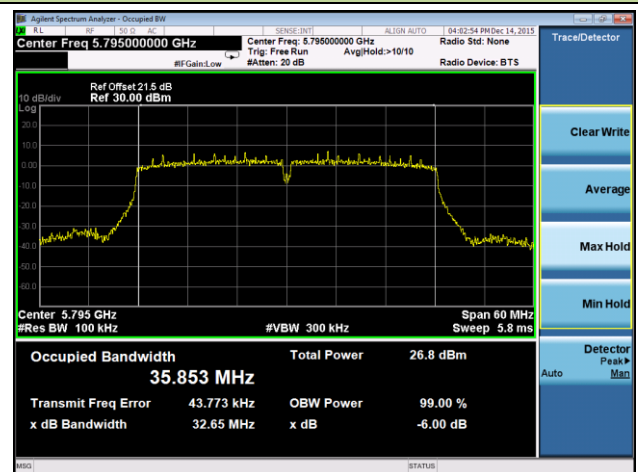

Channel 159 (5795MHz)