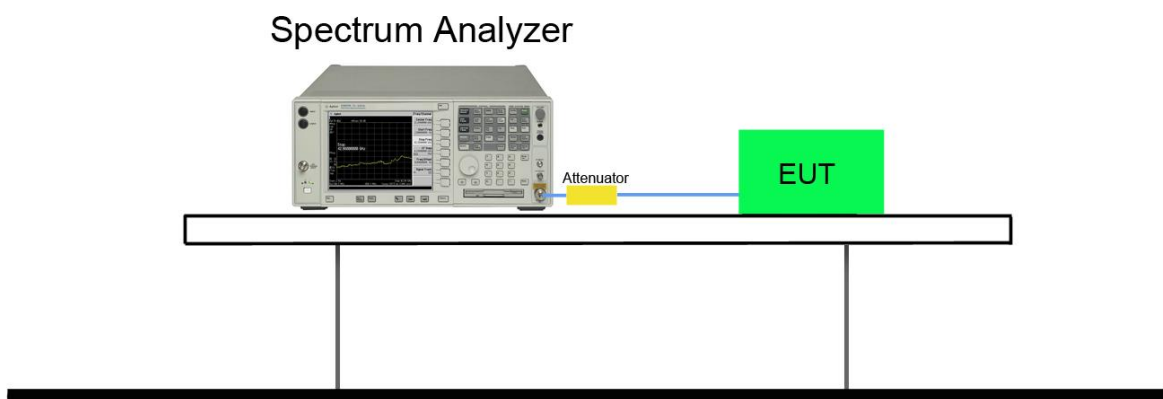

7.3.1. Test Limit

The minimum 6dB bandwidth shall be at least 500 kHz.

7.3.2. Test Procedure used

KDB 789033 D02v01 - Section C.2

7.3.3. Test Setting

1. Set center frequency to the nominal EUT channel center frequency.
2. RBW = 100 kHz.
3. VBW $\geq 3 \times$ RBW.
4. Detector = Peak.
5. Trace mode = max hold.
6. Sweep = auto couple.
7. Allow the trace to stabilize.
8. Measure the maximum width of the emission that is constrained by the frequencies associated with the two outermost amplitude points (upper and lower frequencies) that are attenuated by 6 dB relative to the maximum level measured in the fundamental emission.

7.3.4. Test Setup

7.3.5. Test Result

Test Mode	Data Rate (Mbps)	Channel No.	Frequency (MHz)	6dB Bandwidth (MHz)	Limit (MHz)	Result
Ant 0 / Ant 0 + 1 + 2 + 3						
802.11a	6	149	5745	16.32	≥ 0.5	Pass
802.11a	6	157	5785	16.32	≥ 0.5	Pass
802.11a	6	165	5825	16.31	≥ 0.5	Pass
802.11n-HT20	26	149	5745	17.18	≥ 0.5	Pass
802.11n-HT20	26	157	5785	17.23	≥ 0.5	Pass
802.11n-HT20	26	165	5825	16.90	≥ 0.5	Pass
802.11n-HT40	54	151	5755	35.13	≥ 0.5	Pass
802.11n-HT40	54	159	5795	35.04	≥ 0.5	Pass
802.11ac-VHT20	26	149	5745	16.82	≥ 0.5	Pass
802.11ac-VHT20	26	157	5785	16.57	≥ 0.5	Pass
802.11ac-VHT20	26	165	5825	17.33	≥ 0.5	Pass
802.11ac-VHT40	54	151	5755	35.15	≥ 0.5	Pass
802.11ac-VHT40	54	159	5795	32.65	≥ 0.5	Pass
802.11ac-VHT80	117.2	155	5775	75.30	≥ 0.5	Pass
Ant 1 / Ant 0 + 1 + 2 + 3						
802.11a	6	149	5745	16.05	≥ 0.5	Pass
802.11a	6	157	5785	16.07	≥ 0.5	Pass
802.11a	6	165	5825	16.08	≥ 0.5	Pass
802.11n-HT20	26	149	5745	16.57	≥ 0.5	Pass
802.11n-HT20	26	157	5785	16.56	≥ 0.5	Pass
802.11n-HT20	26	165	5825	16.94	≥ 0.5	Pass
802.11n-HT40	54	151	5755	33.85	≥ 0.5	Pass
802.11n-HT40	54	159	5795	33.83	≥ 0.5	Pass
802.11ac-VHT20	26	149	5745	16.54	≥ 0.5	Pass
802.11ac-VHT20	26	157	5785	16.57	≥ 0.5	Pass
802.11ac-VHT20	26	165	5825	16.93	≥ 0.5	Pass
802.11ac-VHT40	54	151	5755	35.12	≥ 0.5	Pass
802.11ac-VHT40	54	159	5795	33.76	≥ 0.5	Pass
802.11ac-VHT80	117.2	155	5775	75.22	≥ 0.5	Pass