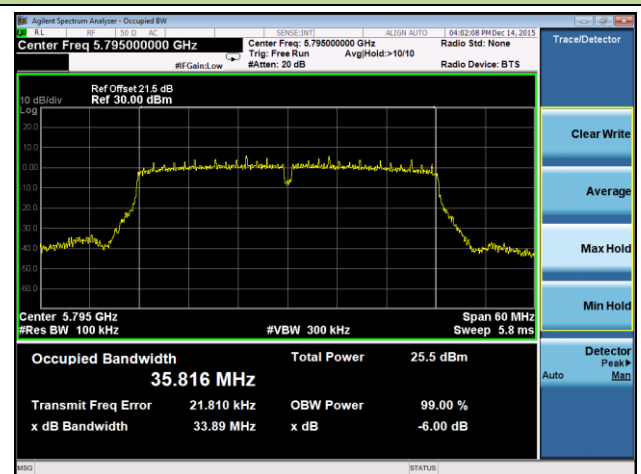

Channel 159 (5795MHz)