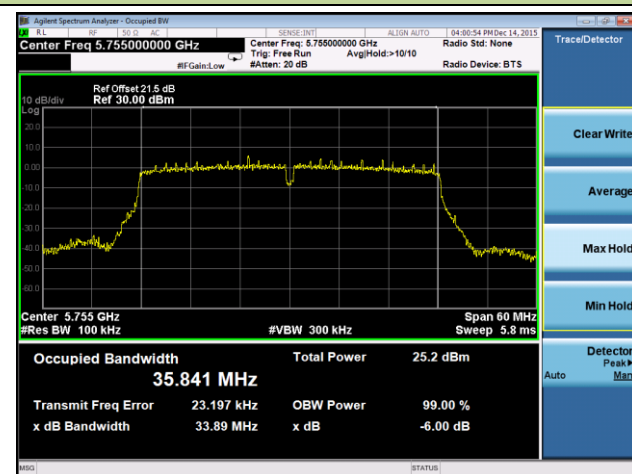

802.11ac-VHT40 6dB Bandwidth - Ant 2 / Ant 0 + 1 + 2 + 3

Channel 151 (5755MHz)