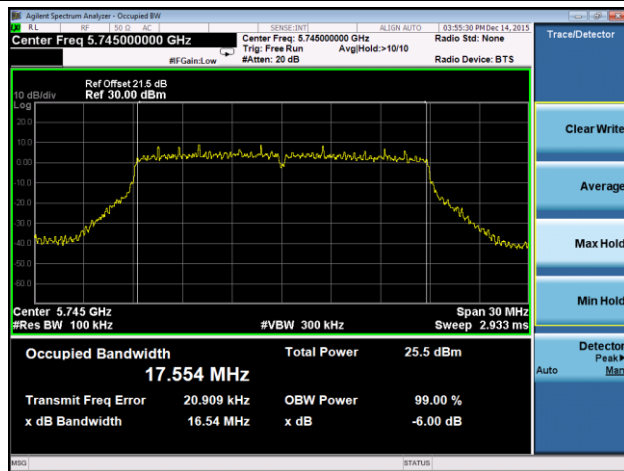

802.11ac-VHT20 6dB Bandwidth - Ant 1 / Ant 0 + 1 + 2 + 3

Channel 149 (5745MHz)