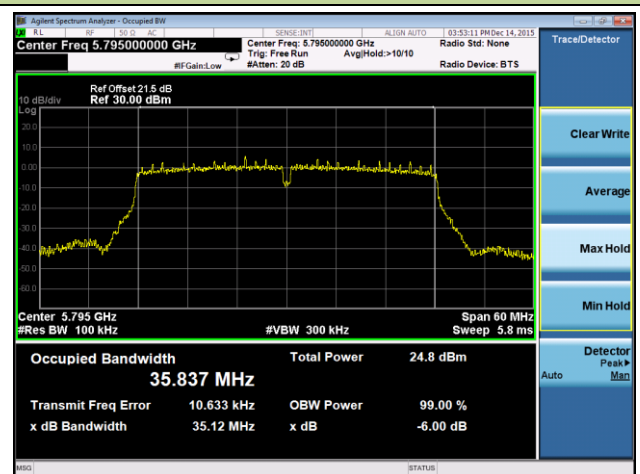

Channel 159 (5795MHz)