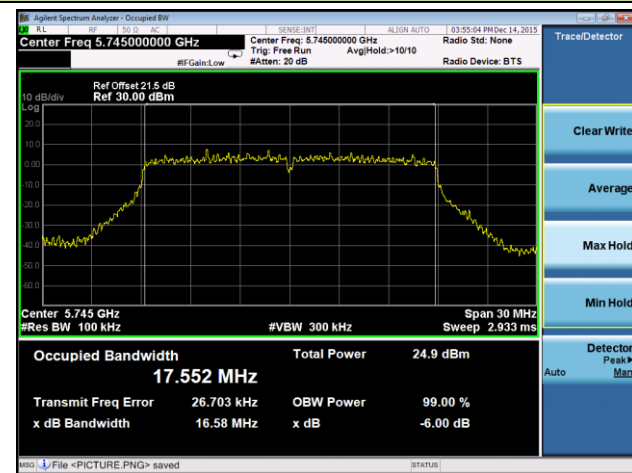

802.11ac-VHT20 6dB Bandwidth - Ant 2 / Ant 0 + 1 + 2 + 3

Channel 149 (5745MHz)