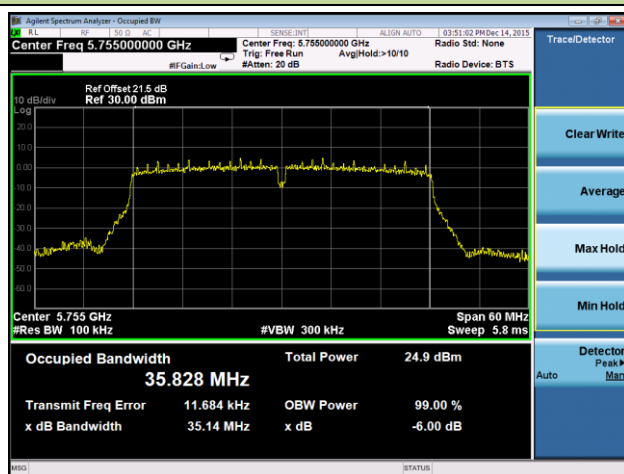

802.11n-HT40 6dB Bandwidth - Ant 2 / Ant 0 + 1 + 2 + 3

Channel 151 (5755MHz)