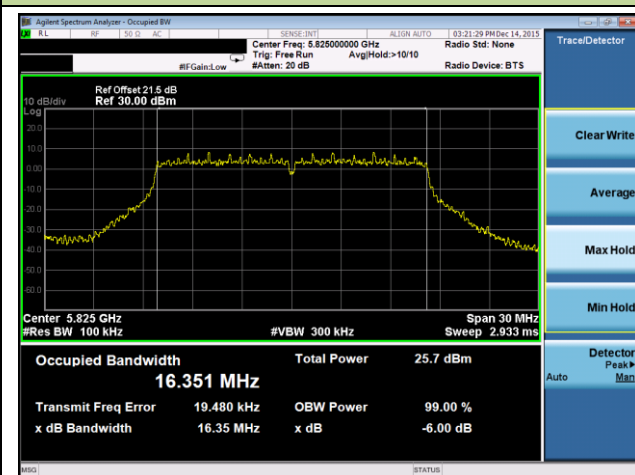

802.11ac-VHT80 6dB Bandwidth - Ant 2 / Ant 0 + 1 + 2 + 3

Channel 155 (5775MHz)

802.11a 6dB Bandwidth - Ant 3 / Ant 0 + 1 + 2 + 3

Channel 149 (5745MHz)

Channel 157 (5785MHz)

Channel 165 (5825MHz)

802.11n-HT20 6dB Bandwidth - Ant 3 / Ant 0 + 1 + 2 + 3
Channel 149 (5745MHz)