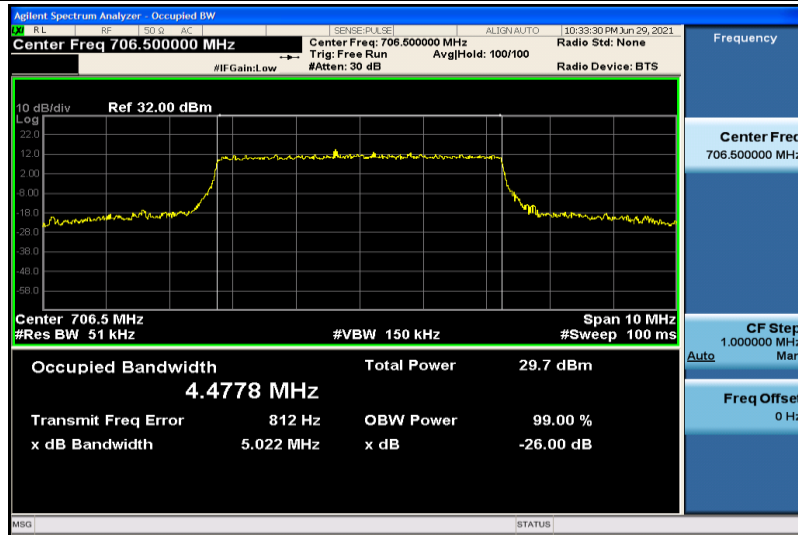

Band17-5MHz-QPSK-23825-25RB#0-4.4963

Band17-5MHz-16QAM-23755-25RB#0-4.4778