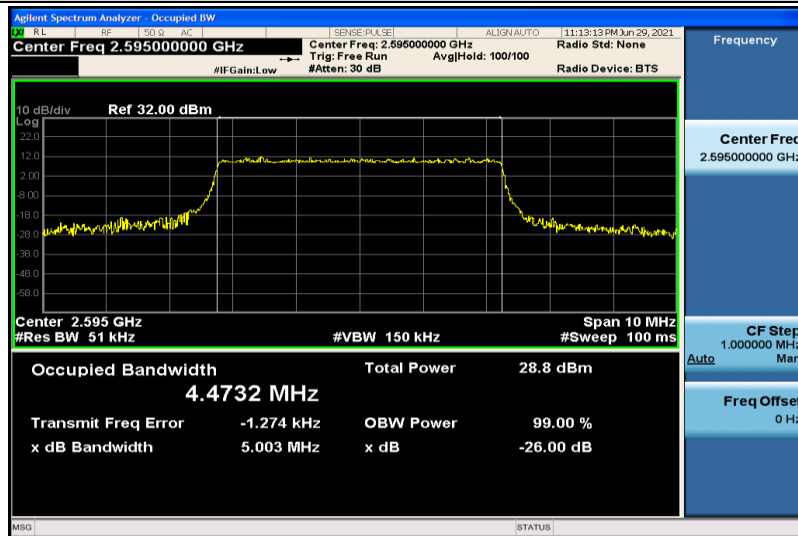

Band38-5MHz-QPSK-37775-25RB#0-4.4724

Band38-5MHz-QPSK-38000-25RB#0-4.4854

Band38-5MHz-QPSK-38225-25RB#0-4.4811

Band38-5MHz-16QAM-37775-25RB#0-4.4798

Band38-5MHz-16QAM-38000-25RB#0-4.4732

Band38-5MHz-16QAM-38225-25RB#0-4.4803