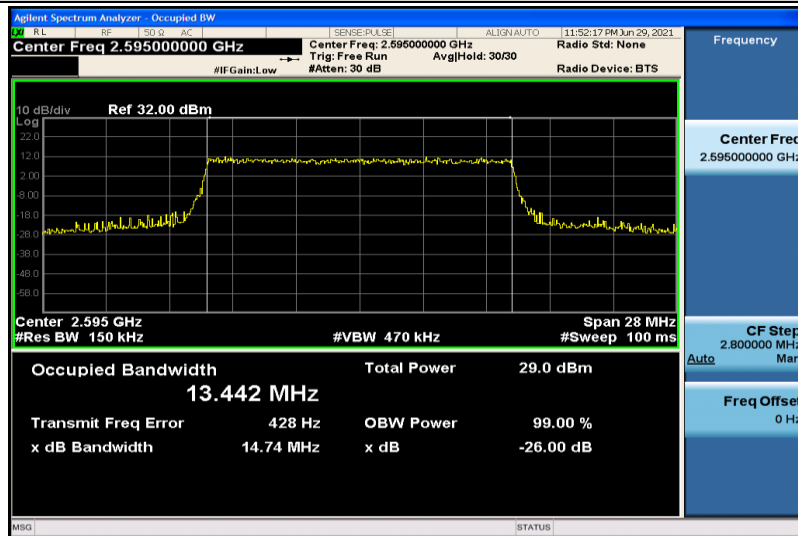

Band38-15MHz-QPSK-37825-75RB#0-13.410

Band38-15MHz-QPSK-38000-75RB#0-13.419

Band38-15MHz-QPSK-38175-75RB#0-13.441

Band38-15MHz-16QAM-37825-75RB#0-13.440

Band38-15MHz-16QAM-38000-75RB#0-13.442

Band38-15MHz-16QAM-38175-75RB#0-13.443