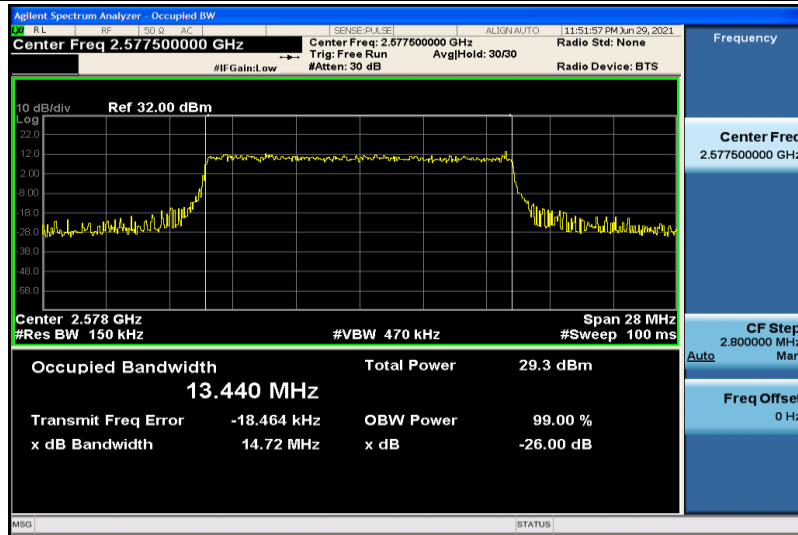

Band38-15MHz-QPSK-38175-75RB#0-13.441

Band38-15MHz-16QAM-37825-75RB#0-13.440