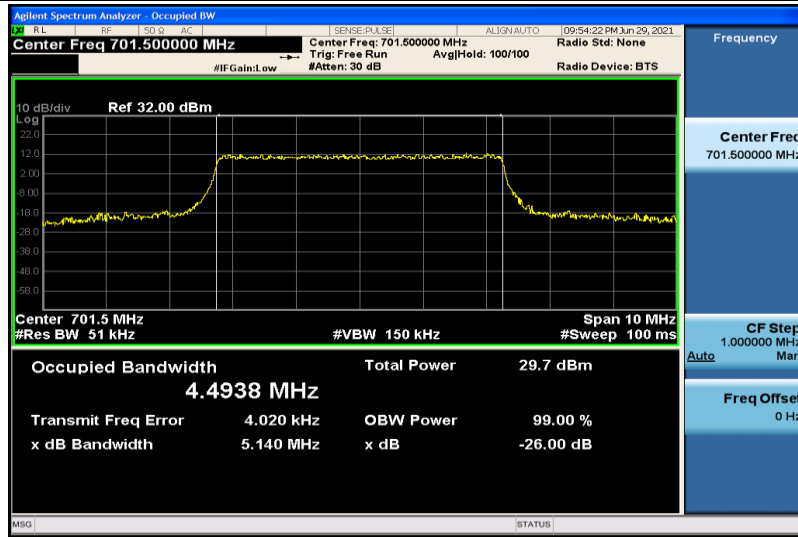

Band12-5MHz-QPSK-23155-25RB#0-4.4964

Band12-5MHz-16QAM-23035-25RB#0-4.4938