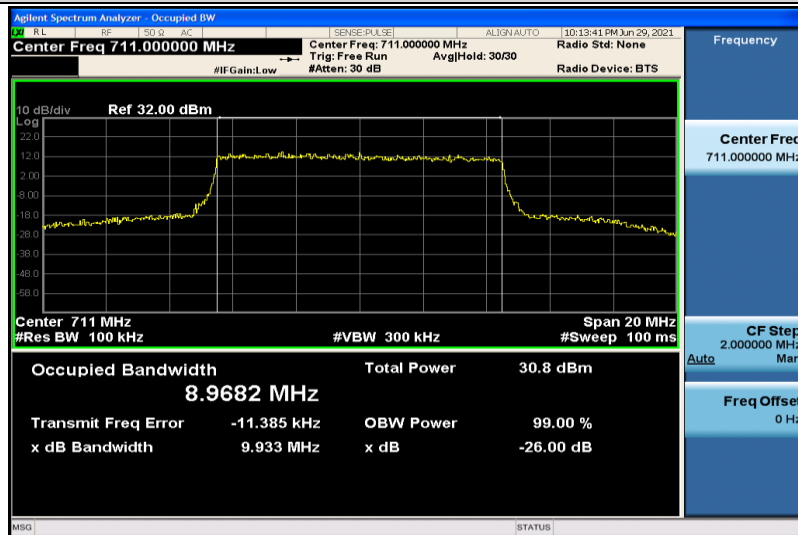

Band12-10MHz-QPSK-23095-50RB#0-8.9358

Band12-10MHz-QPSK-23130-50RB#0-8.9682