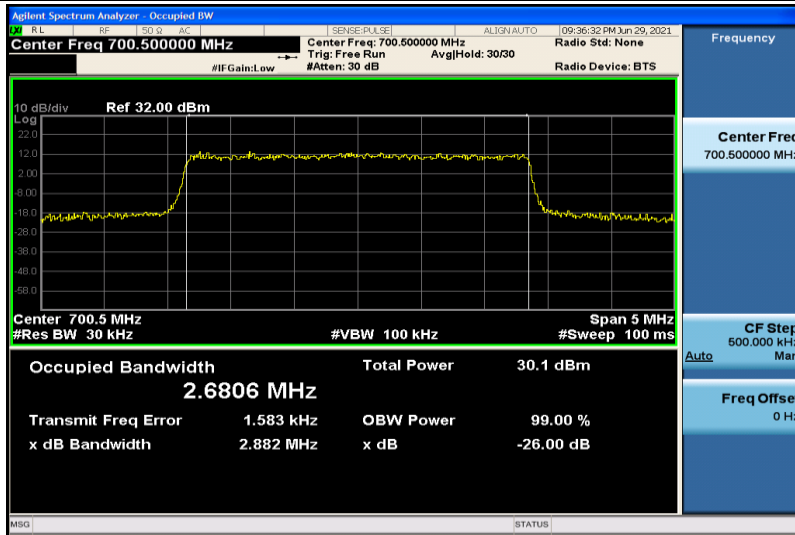

Band12-1.4MHz-QPSK-23017-6RB#0-1.0810

Band12-1.4MHz-QPSK-23095-6RB#0-1.0835

Band12-1.4MHz-QPSK-23173-6RB#0-1.0865

Band12-1.4MHz-16QAM-23017-6RB#0-1.0821

Band12-1.4MHz-16QAM-23095-6RB#0-1.0814

Band12-1.4MHz-16QAM-23173-6RB#0-1.0815