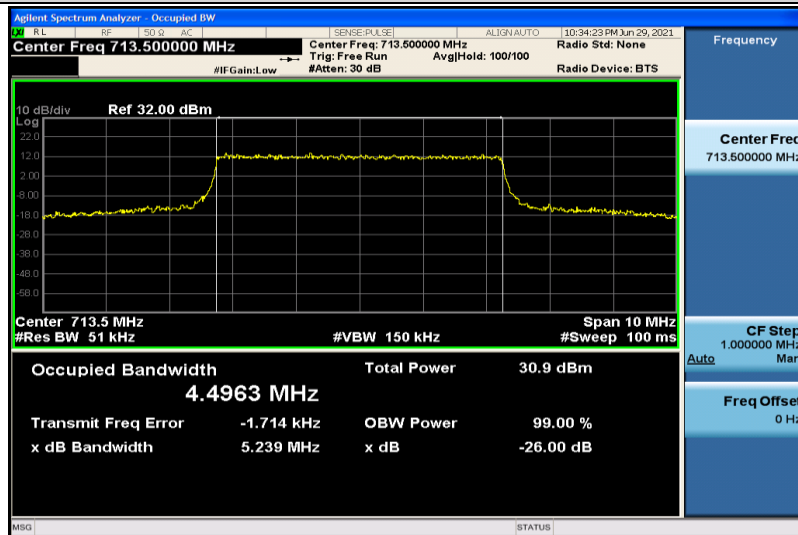

Band17-5MHz-QPSK-23790-25RB#0-4.4752

Band17-5MHz-QPSK-23825-25RB#0-4.4963