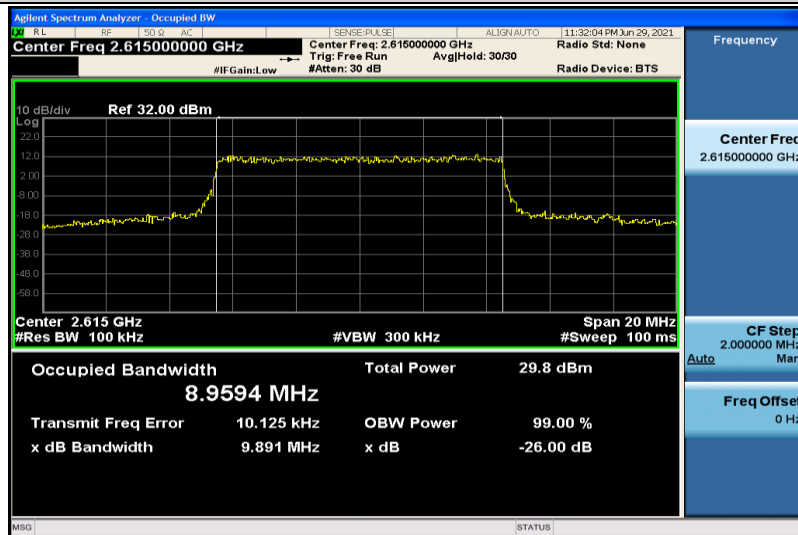

Band38-10MHz-QPSK-38000-50RB#0-8.9605

Band38-10MHz-QPSK-38200-50RB#0-8.9594