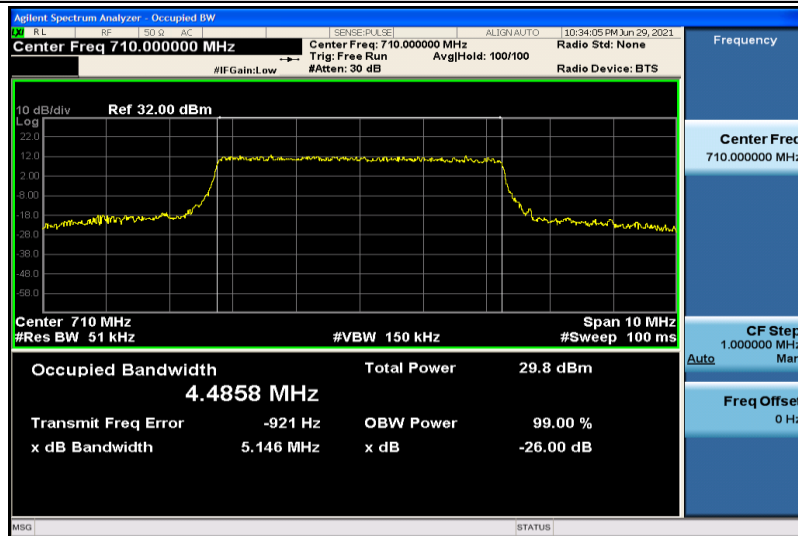

Band17-5MHz-QPSK-23755-25RB#0-4.4903

Band17-5MHz-QPSK-23790-25RB#0-4.4752

Band17-5MHz-QPSK-23825-25RB#0-4.4963

Band17-5MHz-16QAM-23755-25RB#0-4.4778

Band17-5MHz-16QAM-23790-25RB#0-4.4858

Band17-5MHz-16QAM-23825-25RB#0-4.4999