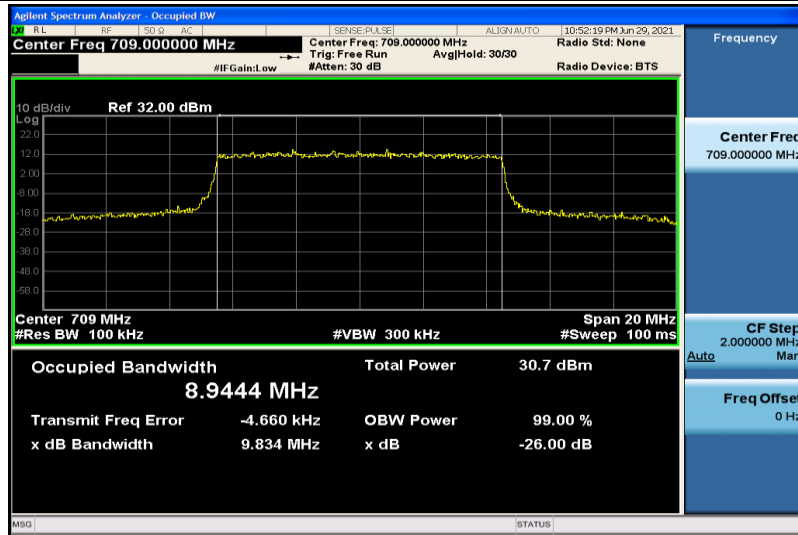

Band17-5MHz-QPSK-23755-25RB#0-4.4903

Band17-5MHz-QPSK-23790-25RB#0-4.4752

Band17-5MHz-QPSK-23825-25RB#0-4.4963

Band17-5MHz-16QAM-23755-25RB#0-4.4778

Band17-5MHz-16QAM-23790-25RB#0-4.4858

Band17-5MHz-16QAM-23825-25RB#0-4.4999