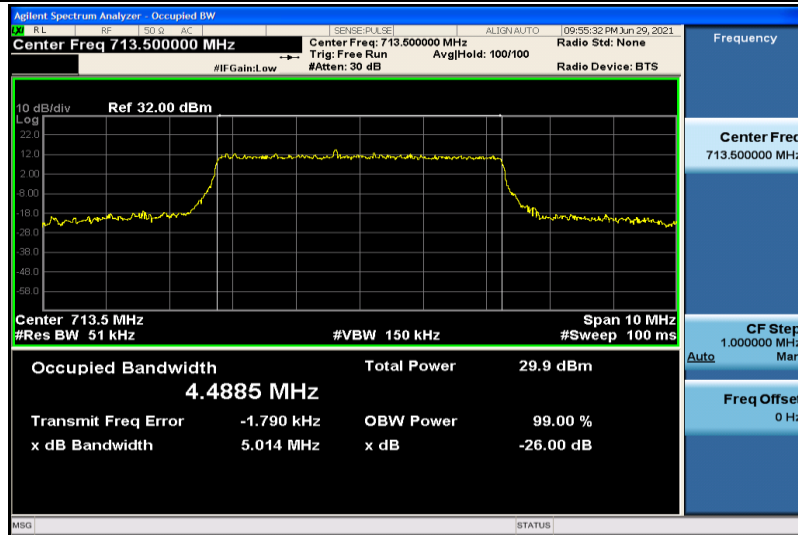

Band12-5MHz-QPSK-23035-25RB#0-4.4841

Band12-5MHz-QPSK-23095-25RB#0-4.4805

Band12-5MHz-QPSK-23155-25RB#0-4.4964

Band12-5MHz-16QAM-23035-25RB#0-4.4938

Band12-5MHz-16QAM-23095-25RB#0-4.4836

Band12-5MHz-16QAM-23155-25RB#0-4.4885