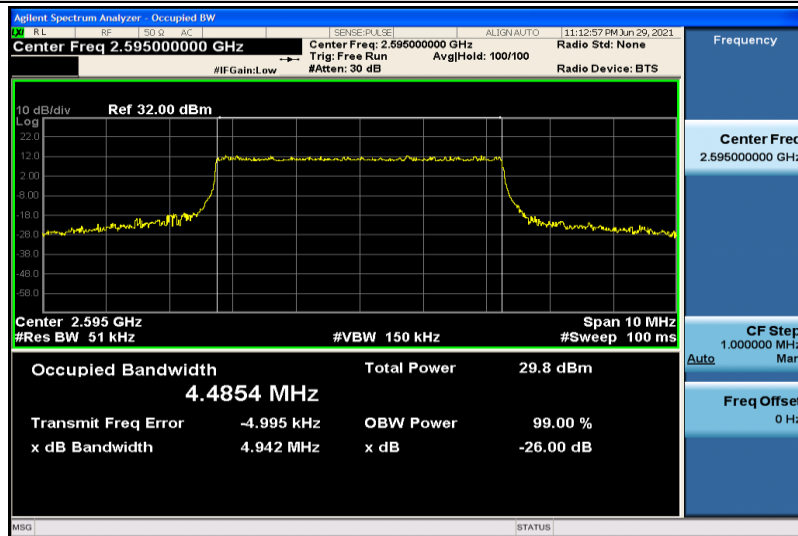

Band38-5MHz-QPSK-37775-25RB#0-4.4724

Band38-5MHz-QPSK-38000-25RB#0-4.4854