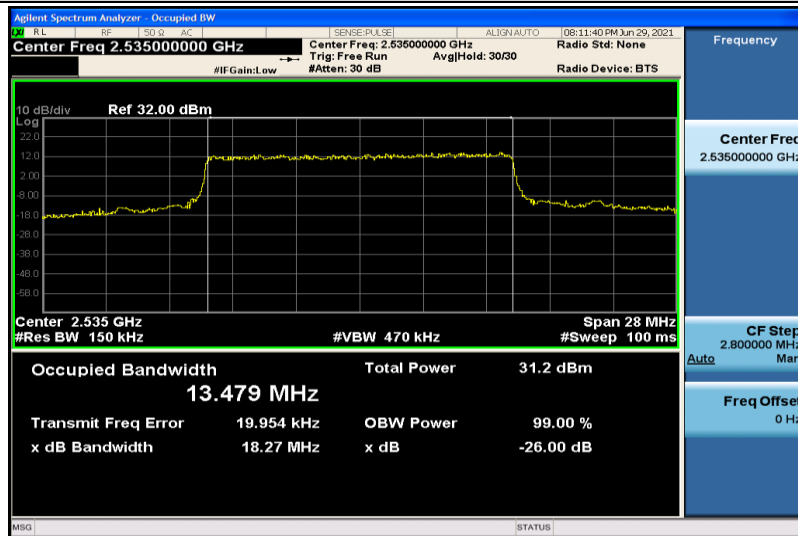

Band7-15MHz-QPSK-20825-75RB#0-13.421

Band7-15MHz-QPSK-21100-75RB#0-13.479