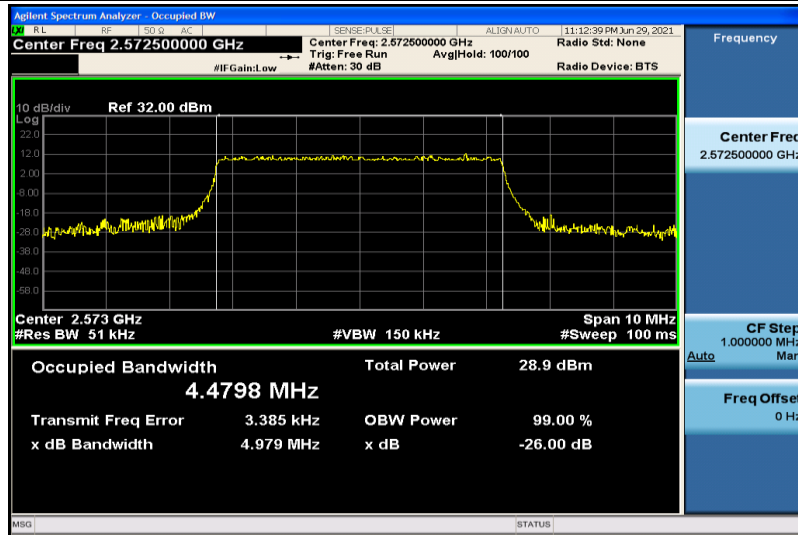

Band38-5MHz-QPSK-38225-25RB#0-4.4811

Band38-5MHz-16QAM-37775-25RB#0-4.4798