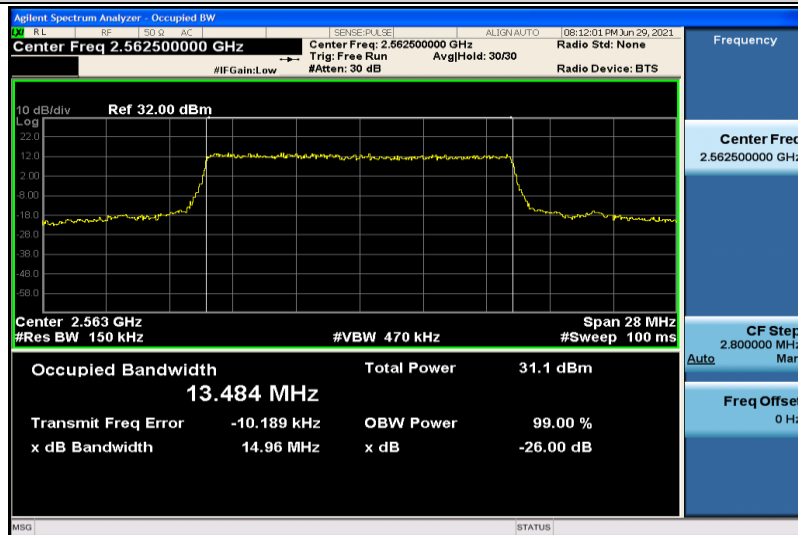

Band7-15MHz-QPSK-21100-75RB#0-13.479

Band7-15MHz-QPSK-21375-75RB#0-13.484