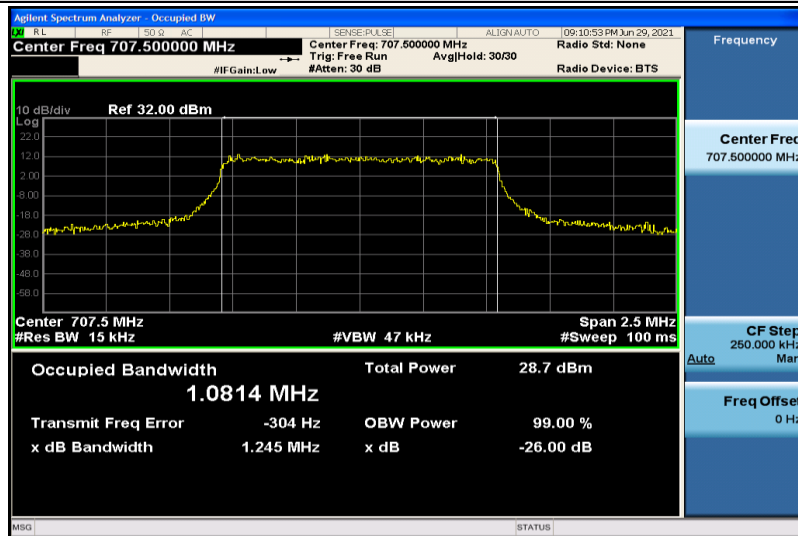

Band12-1.4MHz-QPSK-23017-6RB#0-1.0810

Band12-1.4MHz-QPSK-23095-6RB#0-1.0835

Band12-1.4MHz-QPSK-23173-6RB#0-1.0865

Band12-1.4MHz-16QAM-23017-6RB#0-1.0821

Band12-1.4MHz-16QAM-23095-6RB#0-1.0814

Band12-1.4MHz-16QAM-23173-6RB#0-1.0815