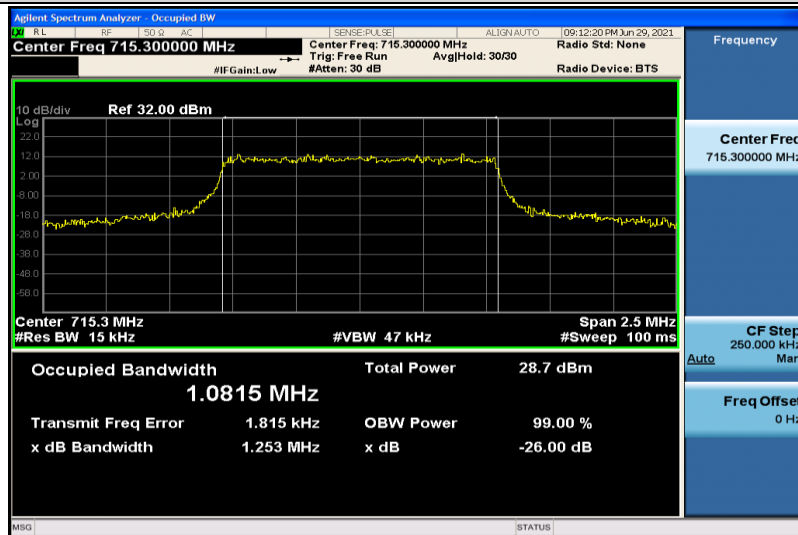

Band12-1.4MHz-QPSK-23017-6RB#0-1.0810

Band12-1.4MHz-QPSK-23095-6RB#0-1.0835

Band12-1.4MHz-QPSK-23173-6RB#0-1.0865

Band12-1.4MHz-16QAM-23017-6RB#0-1.0821

Band12-1.4MHz-16QAM-23095-6RB#0-1.0814

Band12-1.4MHz-16QAM-23173-6RB#0-1.0815