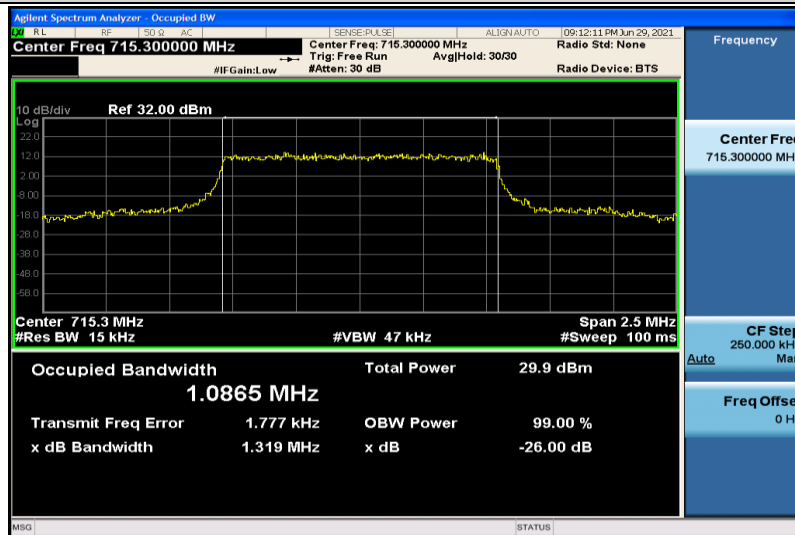

Band12-1.4MHz-QPSK-23095-6RB#0-1.0835

Band12-1.4MHz-QPSK-23173-6RB#0-1.0865