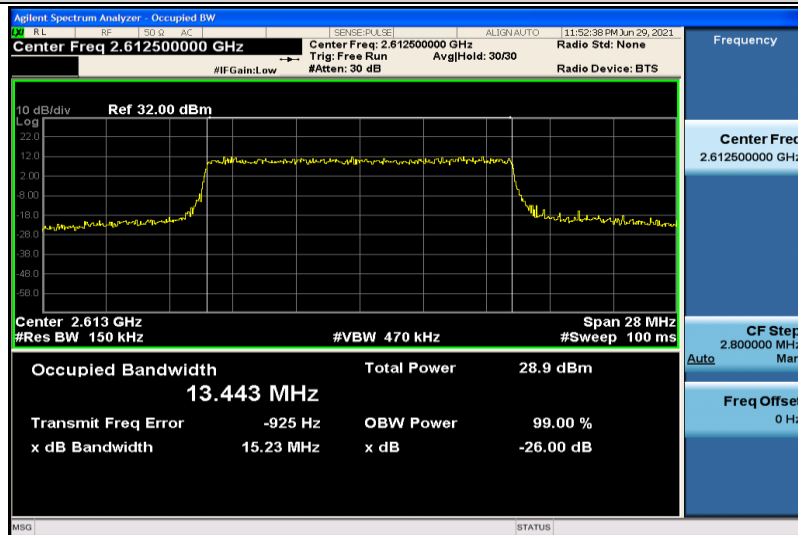

Band38-15MHz-QPSK-37825-75RB#0-13.410

Band38-15MHz-QPSK-38000-75RB#0-13.419

Band38-15MHz-QPSK-38175-75RB#0-13.441

Band38-15MHz-16QAM-37825-75RB#0-13.440

Band38-15MHz-16QAM-38000-75RB#0-13.442

Band38-15MHz-16QAM-38175-75RB#0-13.443