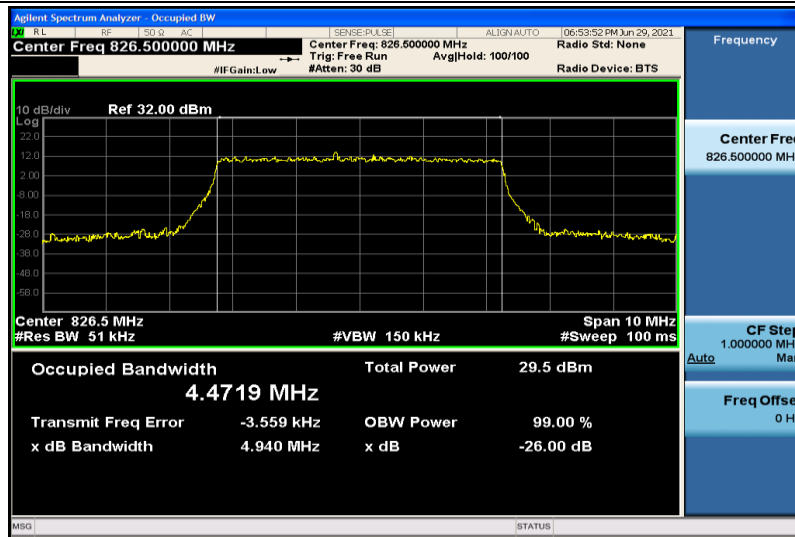

Band5-5MHz-QPSK-20625-25RB#0-4.4893

Band5-5MHz-16QAM-20425-25RB#0-4.4719