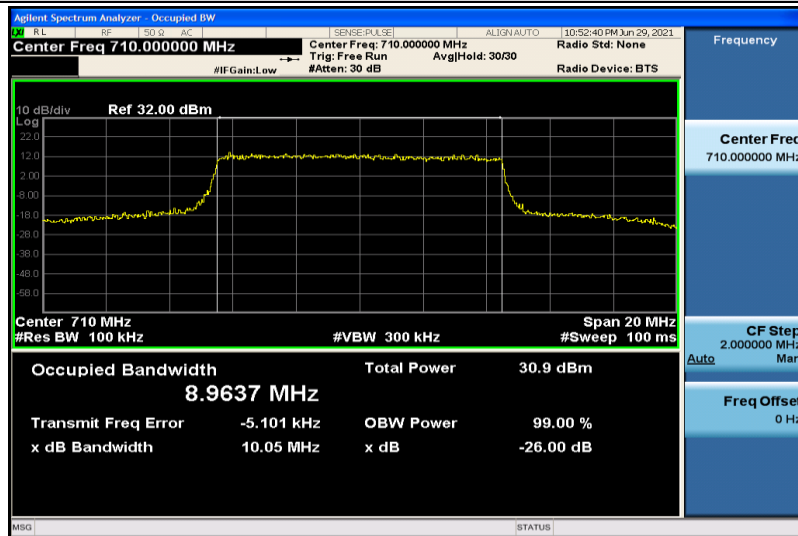

Band17-10MHz-QPSK-23780-50RB#0-8.9444

Band17-10MHz-QPSK-23790-50RB#0-8.9637