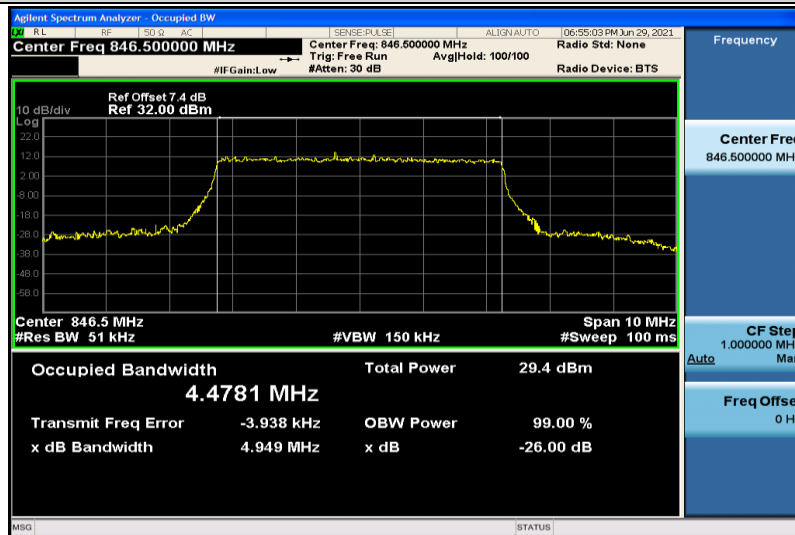

Band5-5MHz-QPSK-20425-25RB#0-4.4892

Band5-5MHz-QPSK-20525-25RB#0-4.4688

Band5-5MHz-QPSK-20625-25RB#0-4.4893

Band5-5MHz-16QAM-20425-25RB#0-4.4719

Band5-5MHz-16QAM-20525-25RB#0-4.4784

Band5-5MHz-16QAM-20625-25RB#0-4.4781