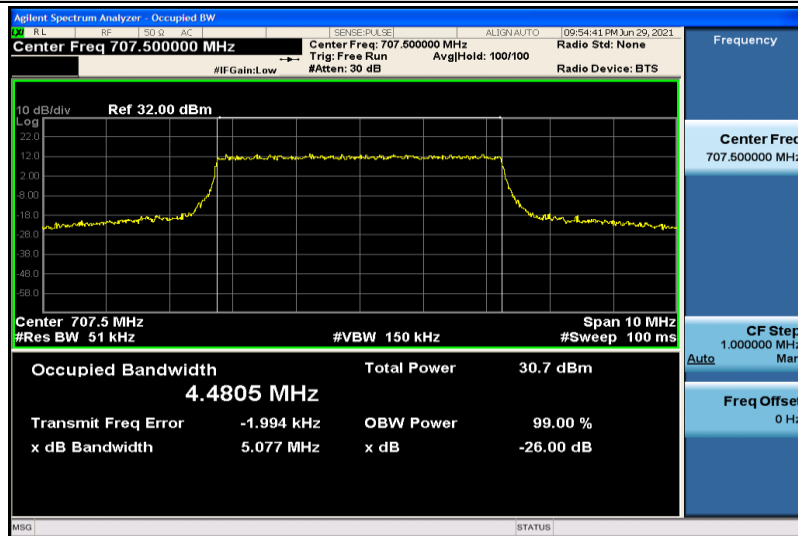

Band12-5MHz-QPSK-23035-25RB#0-4.4841

Band12-5MHz-QPSK-23095-25RB#0-4.4805