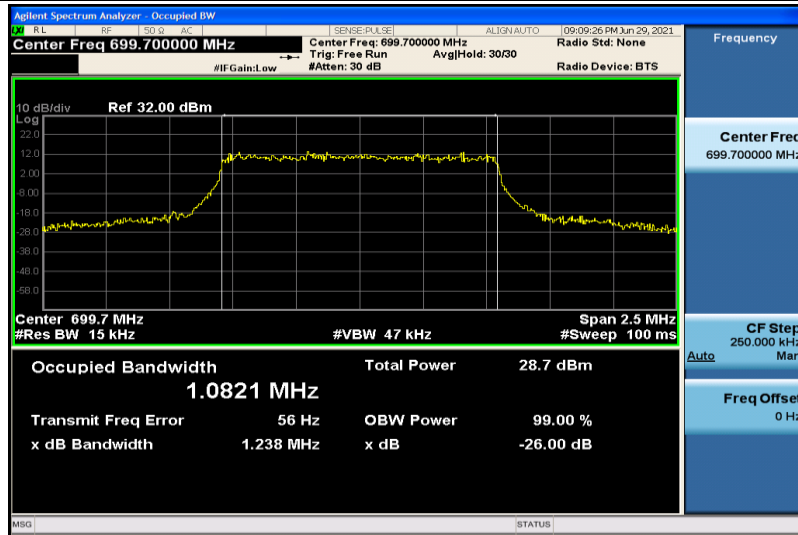

Band12-1.4MHz-QPSK-23017-6RB#0-1.0810

Band12-1.4MHz-QPSK-23095-6RB#0-1.0835

Band12-1.4MHz-QPSK-23173-6RB#0-1.0865

Band12-1.4MHz-16QAM-23017-6RB#0-1.0821

Band12-1.4MHz-16QAM-23095-6RB#0-1.0814

Band12-1.4MHz-16QAM-23173-6RB#0-1.0815