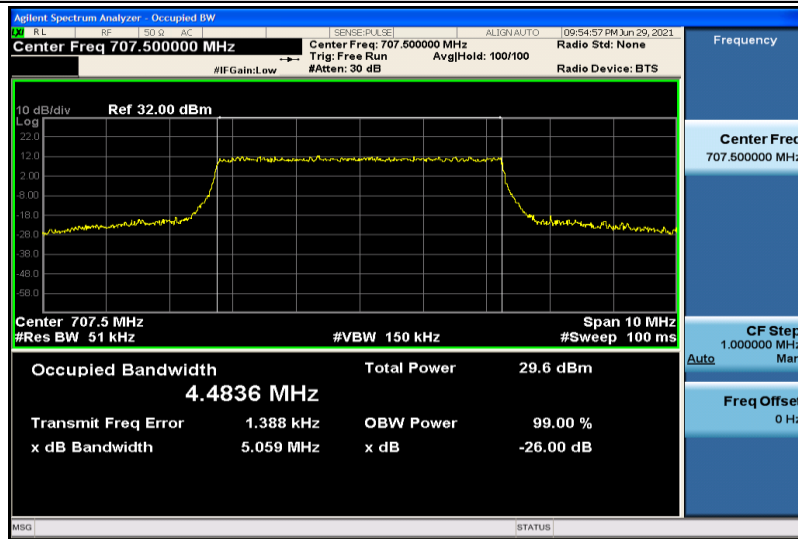

Band12-5MHz-QPSK-23035-25RB#0-4.4841

Band12-5MHz-QPSK-23095-25RB#0-4.4805

Band12-5MHz-QPSK-23155-25RB#0-4.4964

Band12-5MHz-16QAM-23035-25RB#0-4.4938

Band12-5MHz-16QAM-23095-25RB#0-4.4836

Band12-5MHz-16QAM-23155-25RB#0-4.4885