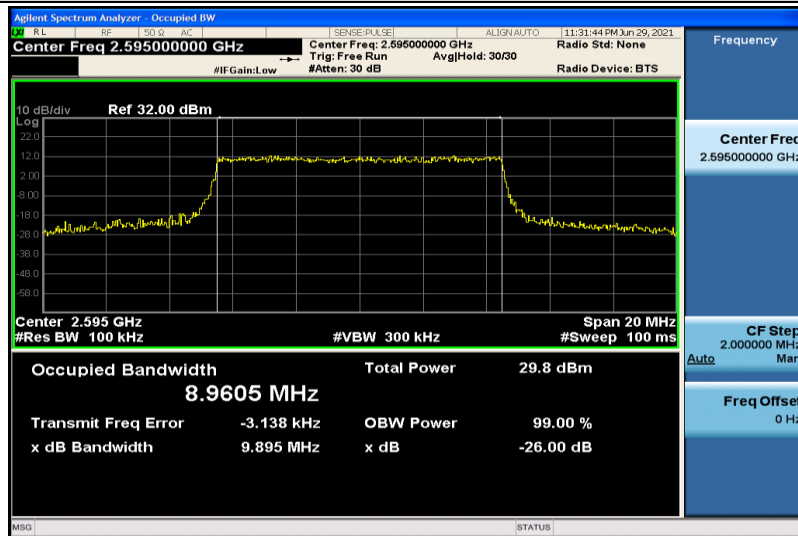

Band38-10MHz-QPSK-37800-50RB#0-8.9454

Band38-10MHz-QPSK-38000-50RB#0-8.9605