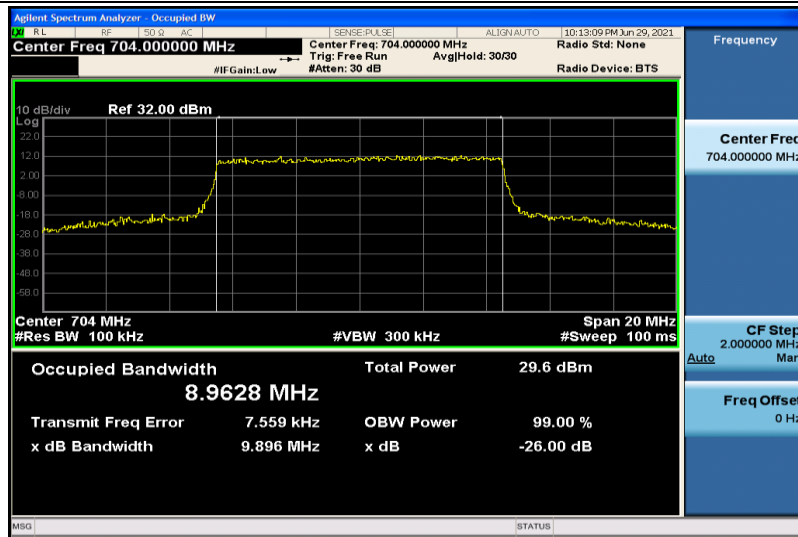

Band12-10MHz-QPSK-23130-50RB#0-8.9682

Band12-10MHz-16QAM-23060-50RB#0-8.9628