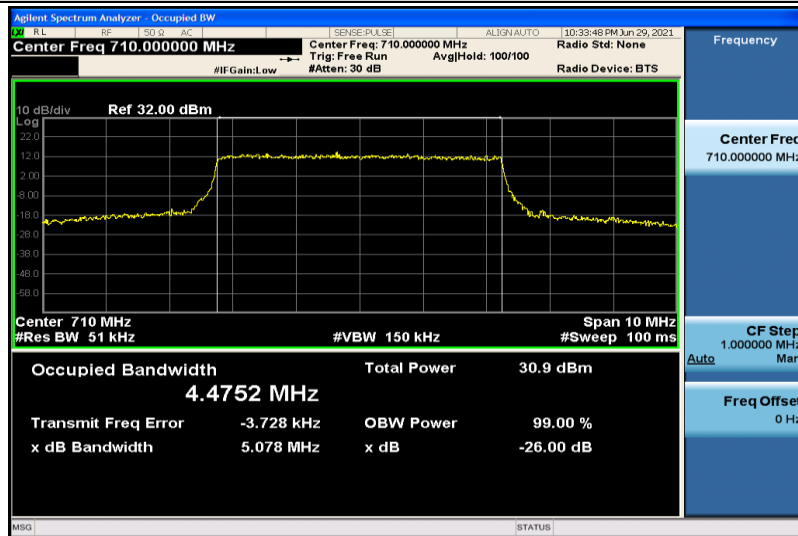

Band17-5MHz-QPSK-23755-25RB#0-4.4903

Band17-5MHz-QPSK-23790-25RB#0-4.4752