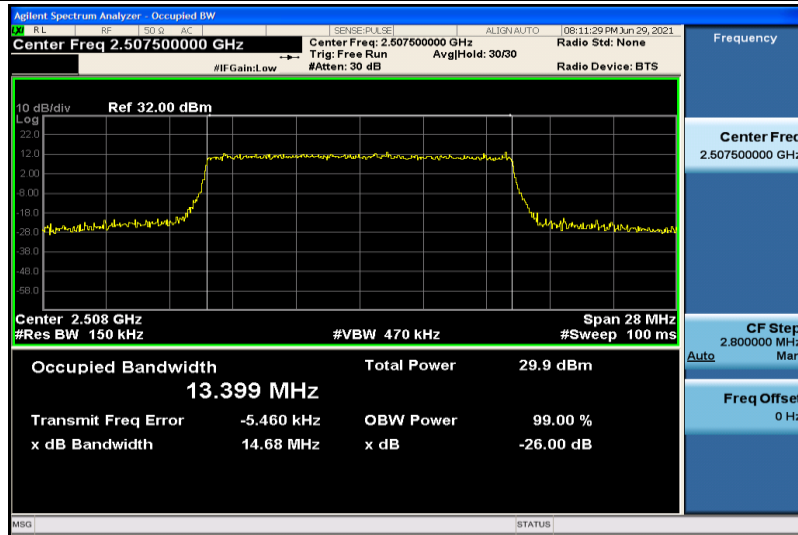

Band7-15MHz-QPSK-21375-75RB#0-13.484

Band7-15MHz-16QAM-20825-75RB#0-13.399