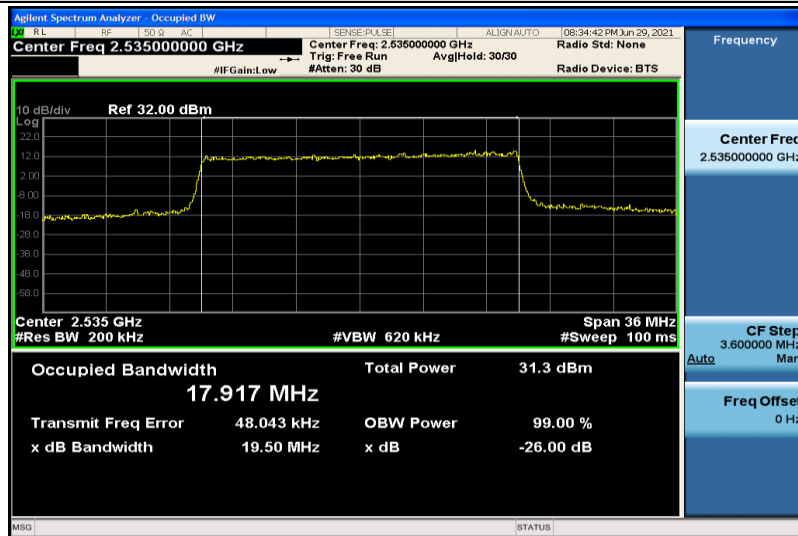

Band7-20MHz-QPSK-20850-100RB#0-9.0142

Band7-20MHz-QPSK-21100-100RB#0-17.917