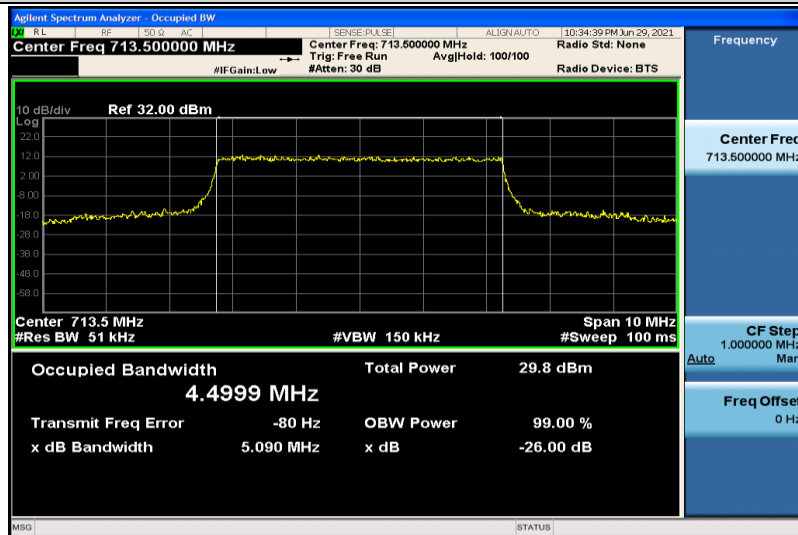

Band17-5MHz-QPSK-23755-25RB#0-4.4903

Band17-5MHz-QPSK-23790-25RB#0-4.4752

Band17-5MHz-QPSK-23825-25RB#0-4.4963

Band17-5MHz-16QAM-23755-25RB#0-4.4778

Band17-5MHz-16QAM-23790-25RB#0-4.4858

Band17-5MHz-16QAM-23825-25RB#0-4.4999