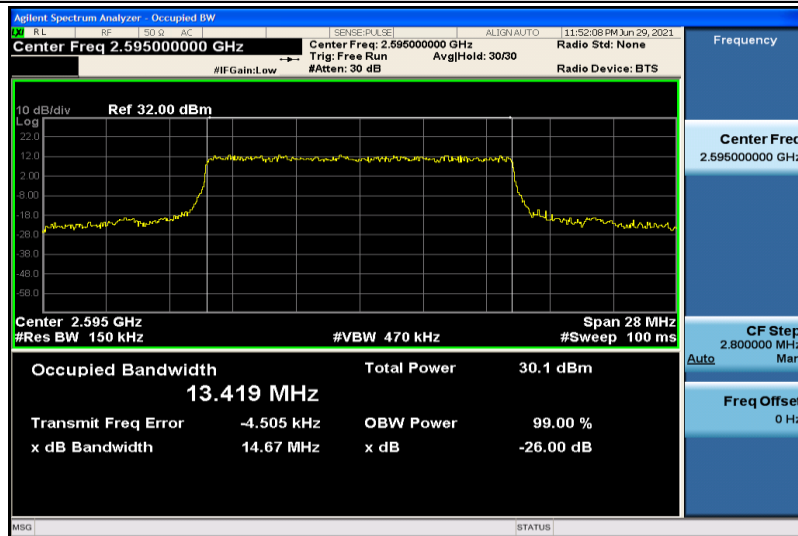

Band38-15MHz-QPSK-37825-75RB#0-13.410

Band38-15MHz-QPSK-38000-75RB#0-13.419