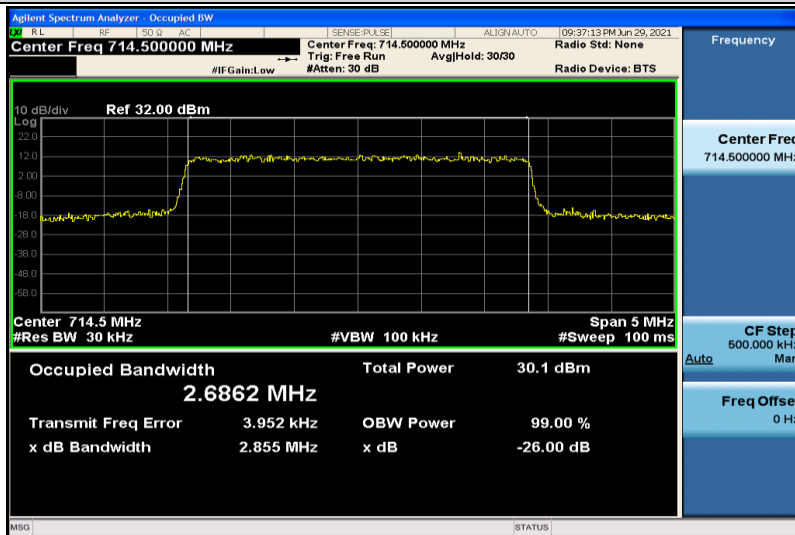

Band12-3MHz-QPSK-23095-15RB#0-2.6797

Band12-3MHz-QPSK-23165-15RB#0-2.6862