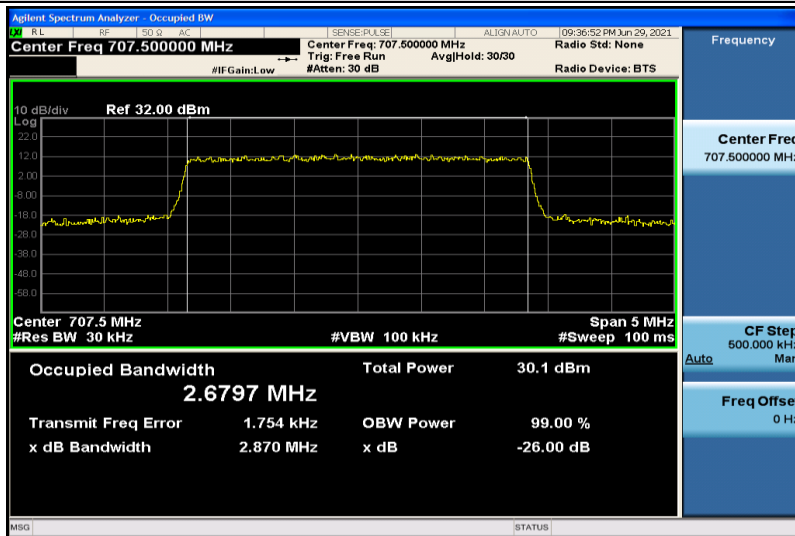

Band12-3MHz-QPSK-23025-15RB#0-2.6806

Band12-3MHz-QPSK-23095-15RB#0-2.6797