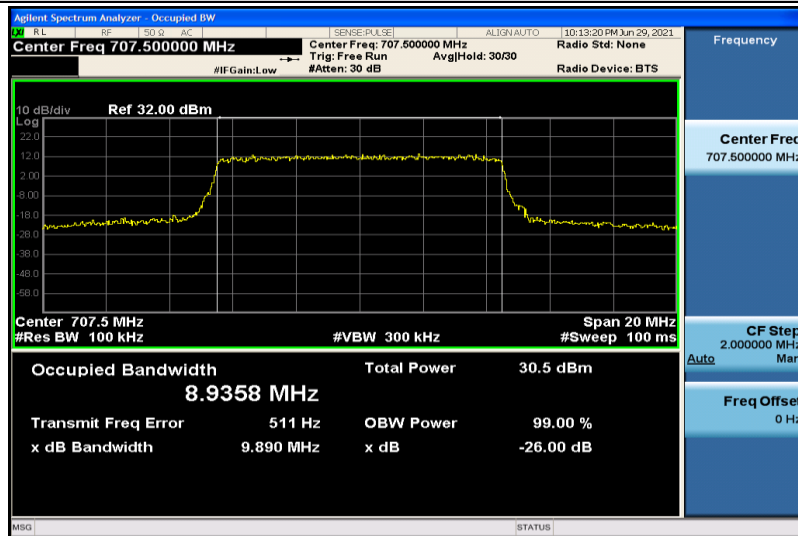

Band12-10MHz-QPSK-23060-50RB#0-8.9590

Band12-10MHz-QPSK-23095-50RB#0-8.9358