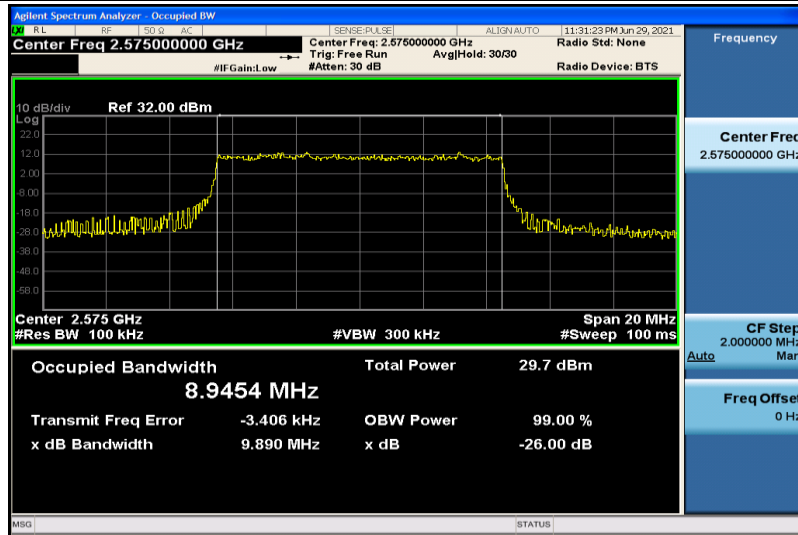

Band38-5MHz-QPSK-37775-25RB#0-4.4724

Band38-5MHz-QPSK-38000-25RB#0-4.4854

Band38-5MHz-QPSK-38225-25RB#0-4.4811

Band38-5MHz-16QAM-37775-25RB#0-4.4798

Band38-5MHz-16QAM-38000-25RB#0-4.4732

Band38-5MHz-16QAM-38225-25RB#0-4.4803