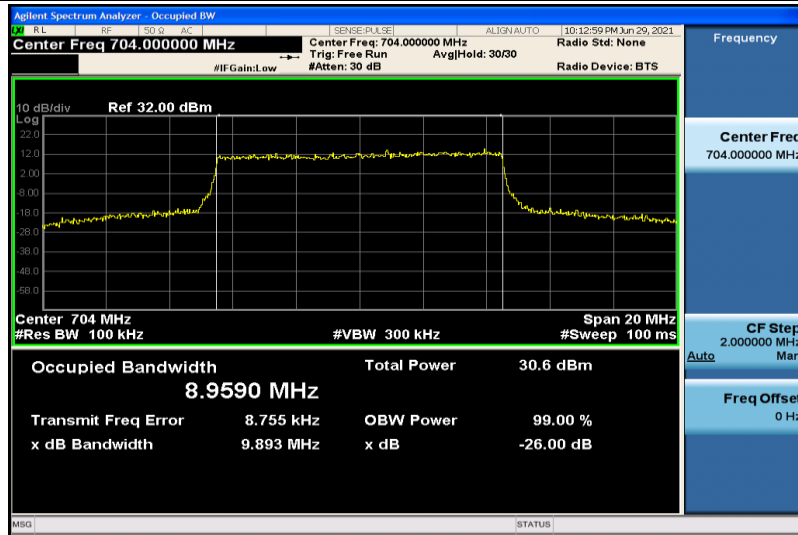

Band12-5MHz-QPSK-23035-25RB#0-4.4841

Band12-5MHz-QPSK-23095-25RB#0-4.4805

Band12-5MHz-QPSK-23155-25RB#0-4.4964

Band12-5MHz-16QAM-23035-25RB#0-4.4938

Band12-5MHz-16QAM-23095-25RB#0-4.4836

Band12-5MHz-16QAM-23155-25RB#0-4.4885