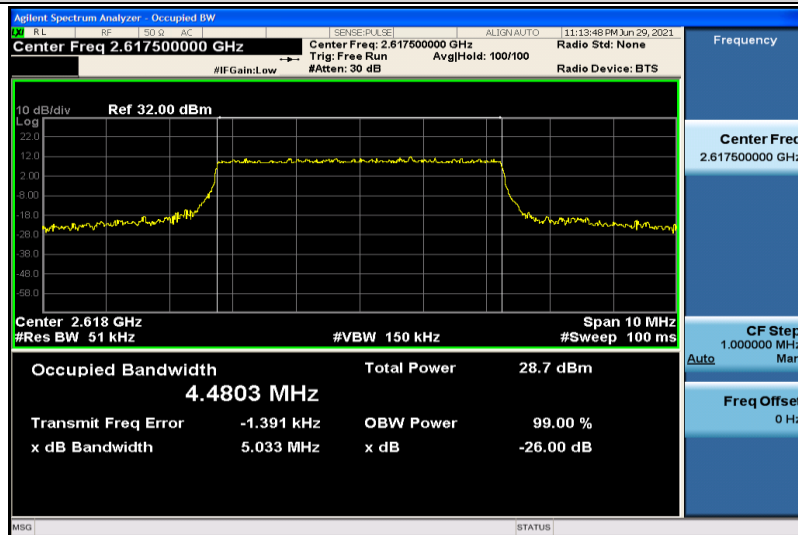

Band38-5MHz-QPSK-37775-25RB#0-4.4724

Band38-5MHz-QPSK-38000-25RB#0-4.4854

Band38-5MHz-QPSK-38225-25RB#0-4.4811

Band38-5MHz-16QAM-37775-25RB#0-4.4798

Band38-5MHz-16QAM-38000-25RB#0-4.4732

Band38-5MHz-16QAM-38225-25RB#0-4.4803