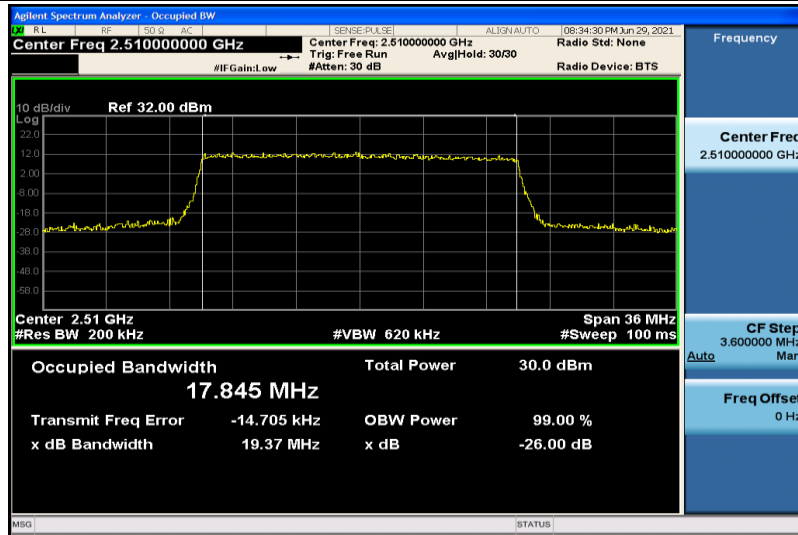

Band7-20MHz-QPSK-21350-100RB#0-17.888

Band7-20MHz-16QAM-20850-100RB#0-17.845