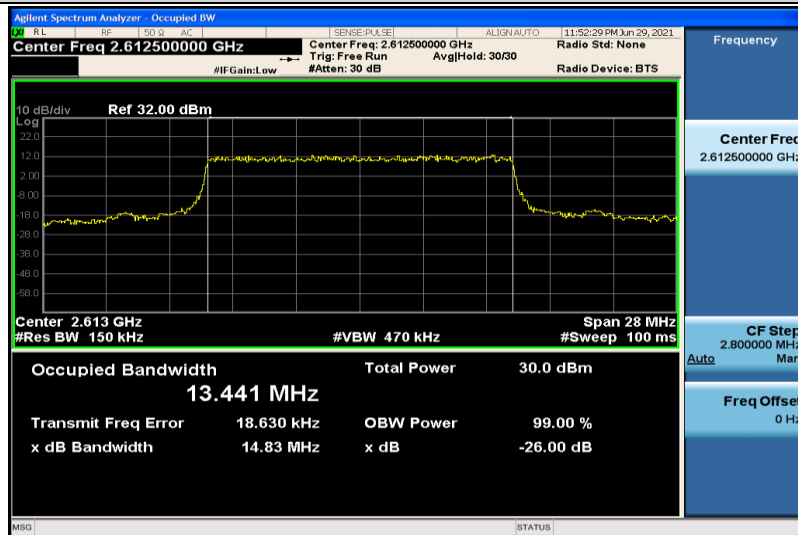

Band38-15MHz-QPSK-38000-75RB#0-13.419

Band38-15MHz-QPSK-38175-75RB#0-13.441