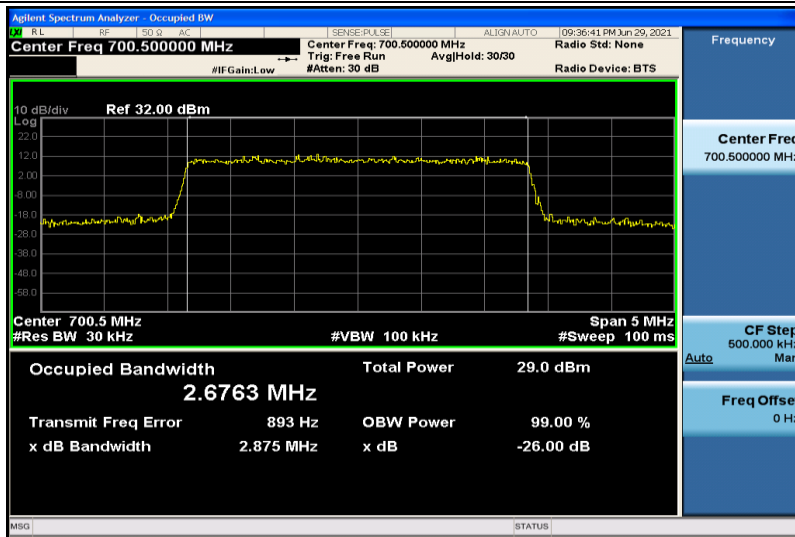

Band12-3MHz-QPSK-23165-15RB#0-2.6862

Band12-3MHz-16QAM-23025-15RB#0-2.6763