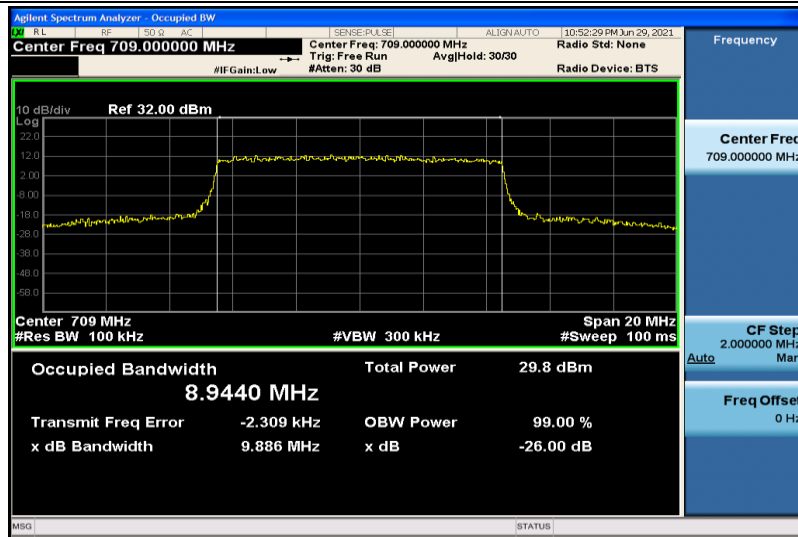

Band17-10MHz-QPSK-23800-50RB#0-8.9628

Band17-10MHz-16QAM-23780-50RB#0-8.9440