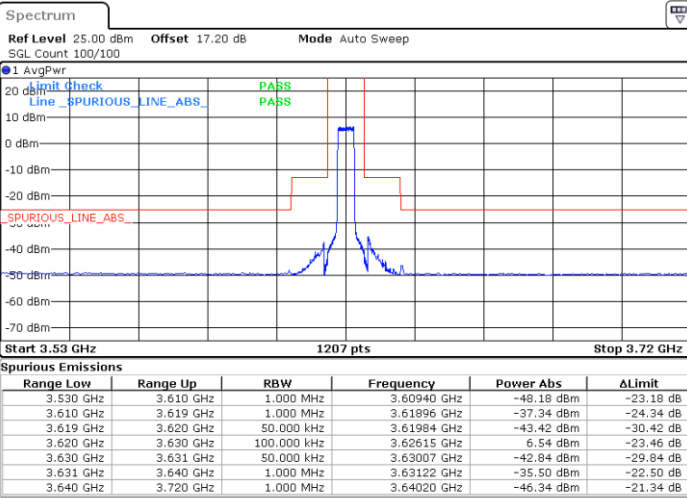

Lowest Channel / FullIRB

N/A

Date: 26.JAN.2022 23:20:22

LTE Band 48 / 5MHz

64QAM

Middle Channel / 1RB0

Middle Channel / 1RBmax

Date: 26.JAN.2022 23:15:04

Date: 26.JAN.2022 23:26:58

Middle Channel / FullIRB

N/A

Date: 26.JAN.2022 23:21:01

LTE Band 48 / 5MHz

64QAM

Highest Channel / 1RB0

Highest Channel / 1RBmax