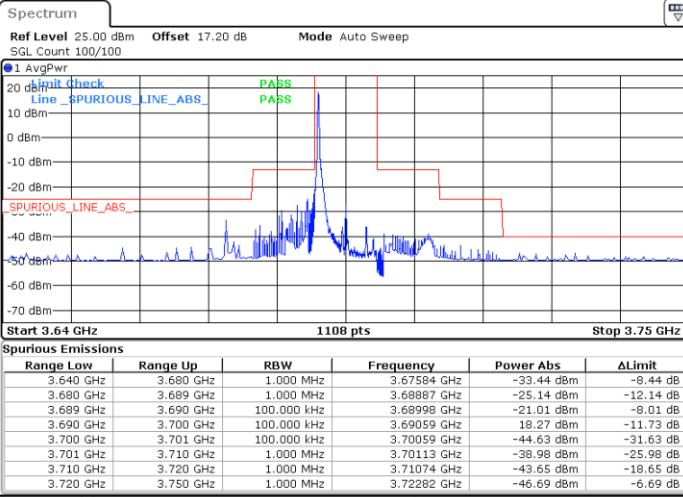

N/A

Date: 27.JAN.2022 03:23:02

LTE Band 48 / 10MHz

256QAM

MiddleChannel / 1RB0

Middle Channel / 1RBmax

Date: 27.JAN.2022 03:24:59

Date: 27.JAN.2022 03:26:22

Middle Channel / FullIRB

N/A

Date: 27.JAN.2022 03:27:47

LTE Band 48 / 10MHz

256QAM

Highest Channel / 1RB0

Highest Channel / 1RBmax

Date: 27.JAN.2022 03:29:49

Date: 27.JAN.2022 03:31:19

Highest Channel / FullIRB

N/A

Date: 27.JAN.2022 03:32:53

LTE Band 48 / 15MHz

256QAM

Lowest Channel / 1RB0

Lowest Channel / 1RBmax

Date: 27.JAN.2022 03:40:31

Date: 27.JAN.2022 03:41:58

Lowest Channel / FullIRB

N/A

Date: 27.JAN.2022 03:43:28

LTE Band 48 / 15MHz

256QAM

Middle Channel / 1RB0