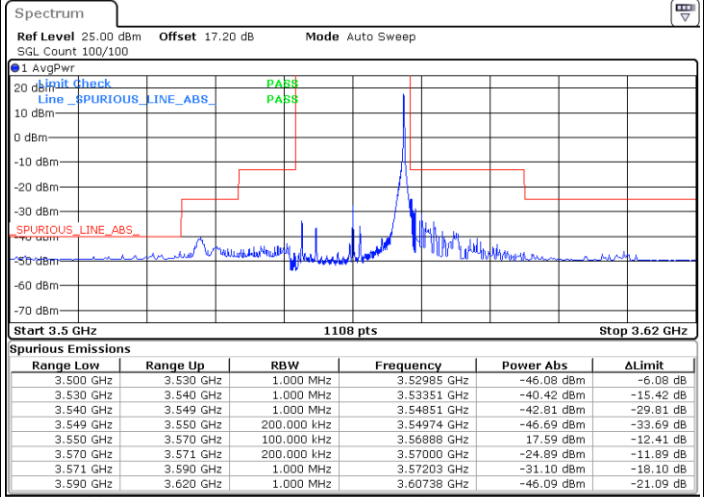

Middle Channel / 1RBmax

Date: 27.JAN.2022 03:45:15

Date: 27.JAN.2022 03:46:59

Middle Channel / FullIRB

N/A

Date: 27.JAN.2022 03:48:38

LTE Band 48 / 15MHz

256QAM

Highest Channel / 1RB0

Highest Channel / 1RBmax

Date: 27.JAN.2022 03:50:23

Date: 27.JAN.2022 03:53:16

Highest Channel / FullIRB

N/A

Date: 27.JAN.2022 03:54:38

LTE Band 48 / 20MHz

256QAM

Lowest Channel / 1RB0

Lowest Channel / 1RBmax

Date: 27.JAN.2022 04:08:15

Date: 27.JAN.2022 04:09:39

Lowest Channel / FullIRB

N/A

Date: 27.JAN.2022 04:11:07