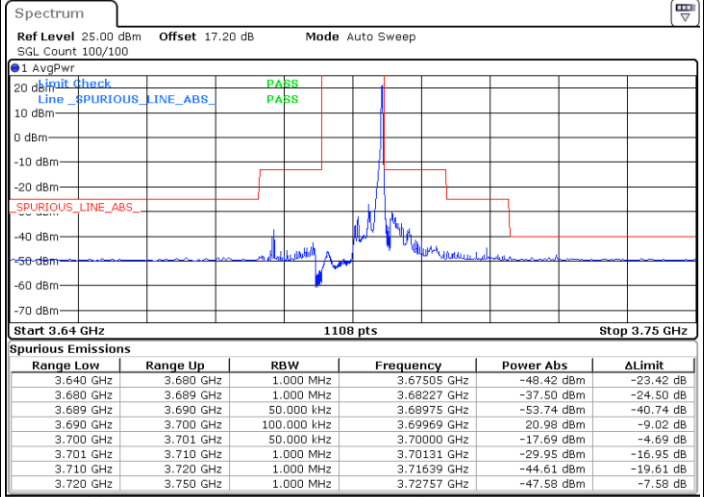

Lowest Channel / FullIRB

N/A

Date: 26.JAN.2022 23:20:22

LTE Band 48 / 5MHz

64QAM

Middle Channel / 1RB0

Middle Channel / 1RBmax

Date: 26.JAN.2022 23:15:04

Date: 26.JAN.2022 23:26:58

Middle Channel / FullIRB

N/A

Date: 26.JAN.2022 23:21:01

LTE Band 48 / 5MHz

64QAM

Highest Channel / 1RB0

Highest Channel / 1RBmax

Date: 26.JAN.2022 23:18:22

Date: 26.JAN.2022 23:30:16

Highest Channel / FullIRB

N/A

Date: 26.JAN.2022 23:24:19

LTE Band 48 / 10MHz

64QAM

Lowest Channel / 1RB0

Lowest Channel / 1RBmax

Date: 27.JAN.2022 03:34:39

Date: 26.JAN.2022 23:42:50

Lowest Channel / FullIRB

N/A

Date: 26.JAN.2022 23:36:53

LTE Band 48 / 10MHz

64QAM