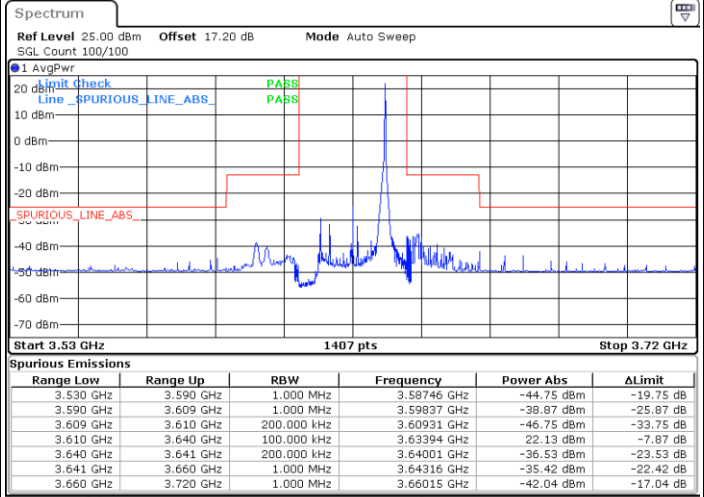

LTE Band 48 / 20MHz

16QAM

Middle Channel / 1RB0

Middle Channel / 1RBmax

Date: 27.JAN.2022 00:15:17

Date: 27.JAN.2022 00:21:16

Middle Channel / FullIRB

N/A

Date: 27.JAN.2022 00:09:18

LTE Band 48 / 20MHz

16QAM

Highest Channel / 1RB0

Highest Channel / 1RBmax

Date: 27.JAN.2022 00:17:16

Date: 27.JAN.2022 00:23:15

Highest Channel / FullIRB