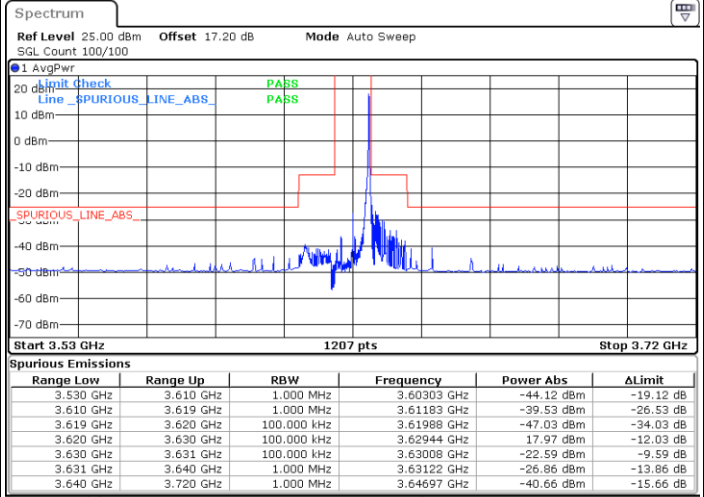

Date: 27.JAN.2022 03:07:13

LTE Band 48 / 10MHz

256QAM

Lowest Channel / 1RB0

Lowest Channel / 1RBmax

Date: 27.JAN.2022 03:19:34

Date: 27.JAN.2022 03:21:39

Lowest Channel / FullIRB

N/A

Date: 27.JAN.2022 03:23:02

LTE Band 48 / 10MHz

256QAM

MiddleChannel / 1RB0

Middle Channel / 1RBmax

Date: 27.JAN.2022 03:24:59

Date: 27.JAN.2022 03:26:22

Middle Channel / FullIRB

N/A

Date: 27.JAN.2022 03:27:47

LTE Band 48 / 10MHz

256QAM

Highest Channel / 1RB0

Highest Channel / 1RBmax

Date: 27.JAN.2022 03:29:49

Date: 27.JAN.2022 03:31:19

Highest Channel / FullIRB

N/A

Date: 27.JAN.2022 03:32:53

LTE Band 48 / 15MHz

256QAM

Lowest Channel / 1RB0

Lowest Channel / 1RBmax