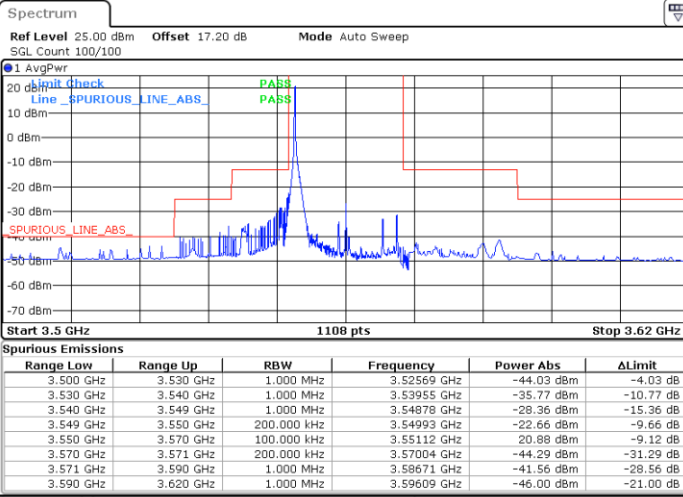

N/A

Date: 26.JAN.2022 23:56:44

LTE Band 48 / 15MHz

64QAM

Highest Channel / 1RB0

Highest Channel / 1RBmax

Date: 26.JAN.2022 23:54:05

Date: 27.JAN.2022 00:05:58

Highest Channel / FullIRB

N/A

Date: 27.JAN.2022 00:00:02

LTE Band 48 / 20MHz

64QAM

Lowest Channel / 1RB0

Lowest Channel / 1RBmax

Date: 27.JAN.2022 00:12:38

Date: 27.JAN.2022 00:18:37

Lowest Channel / FullIRB

N/A

Date: 27.JAN.2022 00:06:39

LTE Band 48 / 20MHz

64QAM

Middle Channel / 1RB0

Middle Channel / 1RBmax