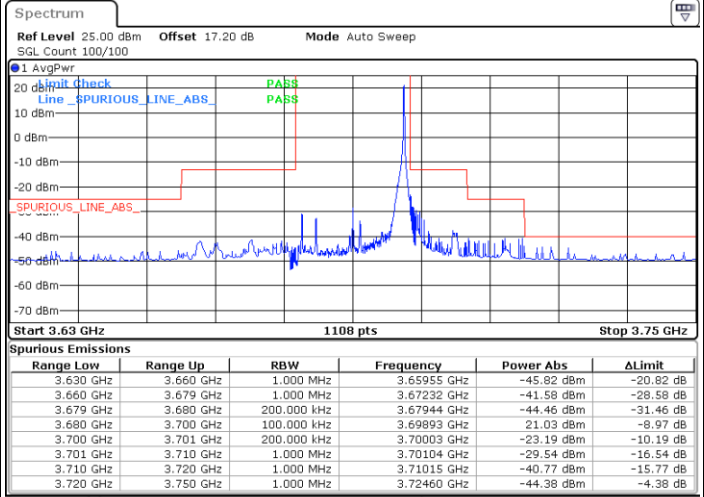

Date: 27.JAN.2022 00:18:37

Lowest Channel / FullIRB

N/A

Date: 27.JAN.2022 00:06:39

LTE Band 48 / 20MHz

64QAM

Middle Channel / 1RB0

Middle Channel / 1RBmax

Date: 27.JAN.2022 00:15:57

Date: 27.JAN.2022 00:21:56

Middle Channel / FullIRB

N/A

Date: 27.JAN.2022 00:09:58

LTE Band 48 / 20MHz

64QAM

Highest Channel / 1RB0

Highest Channel / 1RBmax

Date: 27.JAN.2022 00:16:36

Date: 27.JAN.2022 00:22:35

Highest Channel / FullIRB

N/A

Date: 27.JAN.2022 00:10:38

LTE Band 48 / 5MHz

256QAM

Lowest Channel / 1RB0

Lowest Channel / 1RBmax

Date: 27.JAN.2022 02:47:56

Date: 27.JAN.2022 02:49:59

Lowest Channel / FullIRB

N/A

Date: 27.JAN.2022 02:51:34

LTE Band 48 / 5MHz