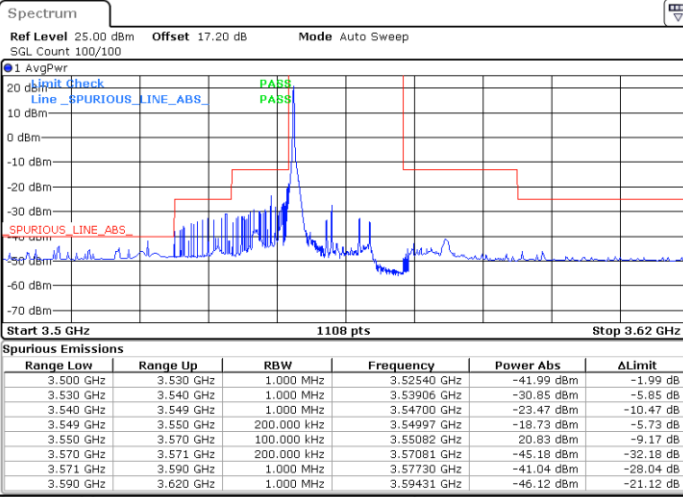

MiddleChannel / 1RB0

Middle Channel / 1RBmax

Date: 26.JAN.2022 23:34:14

Date: 26.JAN.2022 23:46:07

Middle Channel / FullIRB

N/A

Date: 26.JAN.2022 23:40:10

LTE Band 48 / 10MHz

64QAM

Highest Channel / 1RB0

Highest Channel / 1RBmax

Date: 26.JAN.2022 23:34:54

Date: 26.JAN.2022 23:46:47

Highest Channel / FullIRB

N/A

Date: 26.JAN.2022 23:40:50

LTE Band 48 / 15MHz

64QAM

Lowest Channel / 1RB0

Lowest Channel / 1RBmax

Date: 26.JAN.2022 23:50:07

Date: 27.JAN.2022 04:01:28

Lowest Channel / FullIRB

N/A