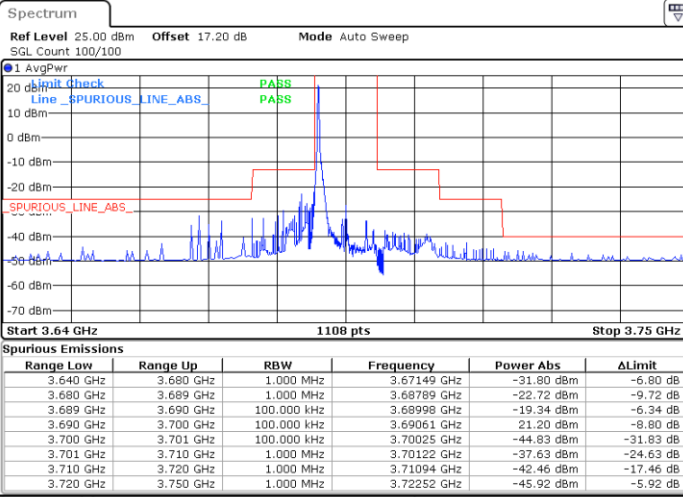

Lowest Channel / 1RBmax

Date: 27.JAN.2022 03:34:39

Date: 26.JAN.2022 23:42:50

Lowest Channel / FullIRB

N/A

Date: 26.JAN.2022 23:36:53

LTE Band 48 / 10MHz

64QAM

MiddleChannel / 1RB0

Middle Channel / 1RBmax

Date: 26.JAN.2022 23:34:14

Date: 26.JAN.2022 23:46:07

Middle Channel / FullIRB

N/A

Date: 26.JAN.2022 23:40:10

LTE Band 48 / 10MHz

64QAM

Highest Channel / 1RB0

Highest Channel / 1RBmax

Date: 26.JAN.2022 23:34:54

Date: 26.JAN.2022 23:46:47

Highest Channel / FullIRB

N/A

Date: 26.JAN.2022 23:40:50

LTE Band 48 / 15MHz

64QAM

Lowest Channel / 1RB0

Lowest Channel / 1RBmax

Date: 26.JAN.2022 23:50:07

Date: 27.JAN.2022 04:01:28

Lowest Channel / FullIRB

N/A