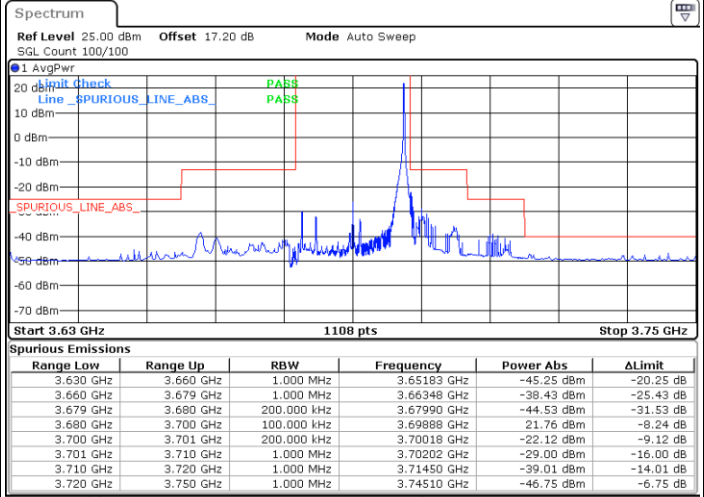

Date: 27.JAN.2022 00:09:18

LTE Band 48 / 20MHz

16QAM

Highest Channel / 1RB0

Highest Channel / 1RBmax

Date: 27.JAN.2022 00:17:16

Date: 27.JAN.2022 00:23:15

Highest Channel / FullIRB

N/A

Date: 27.JAN.2022 00:11:18

LTE Band 48 / 5MHz

64QAM

Lowest Channel / 1RB0

Lowest Channel / 1RBmax

Date: 26.JAN.2022 23:14:25

Date: 26.JAN.2022 23:26:18