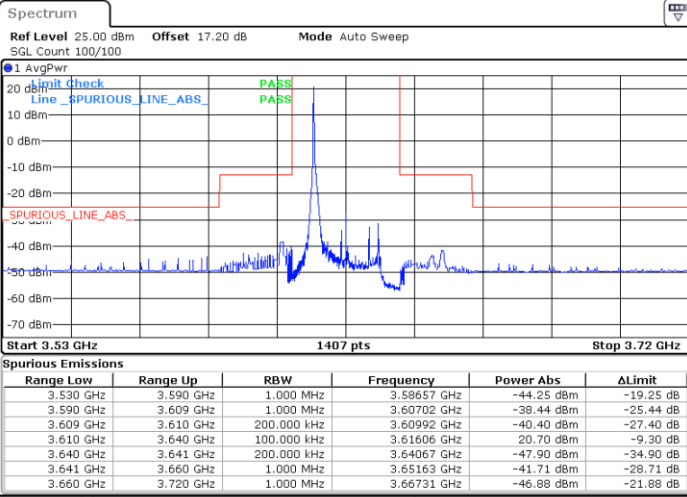

Highest Channel / FullIRB

N/A

Date: 27.JAN.2022 00:00:02

LTE Band 48 / 20MHz

64QAM

Lowest Channel / 1RB0

Lowest Channel / 1RBmax

Date: 27.JAN.2022 00:12:38

Date: 27.JAN.2022 00:18:37

Lowest Channel / FullIRB

N/A

Date: 27.JAN.2022 00:06:39

LTE Band 48 / 20MHz

64QAM

Middle Channel / 1RB0

Middle Channel / 1RBmax

Date: 27.JAN.2022 00:15:57

Date: 27.JAN.2022 00:21:56

Middle Channel / FullIRB

N/A

Date: 27.JAN.2022 00:09:58

LTE Band 48 / 20MHz

64QAM

Highest Channel / 1RB0

Highest Channel / 1RBmax

Date: 27.JAN.2022 00:16:36

Date: 27.JAN.2022 00:22:35

Highest Channel / FullIRB

N/A

Date: 27.JAN.2022 00:10:38

LTE Band 48 / 5MHz

256QAM