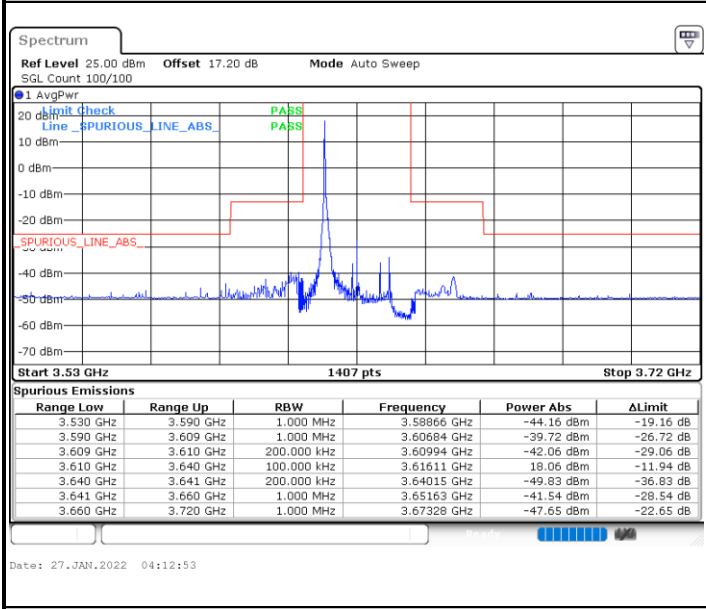

Highest Channel / 1RB0

Highest Channel / 1RBmax

Date: 27.JAN.2022 03:50:23

Date: 27.JAN.2022 03:53:16

Highest Channel / FullIRB

N/A

Date: 27.JAN.2022 03:54:38

LTE Band 48 / 20MHz

256QAM

Lowest Channel / 1RB0

Lowest Channel / 1RBmax

Date: 27.JAN.2022 04:08:15

Date: 27.JAN.2022 04:09:39

Lowest Channel / FullIRB

N/A

Date: 27.JAN.2022 04:11:07

**LTE Band 48 / 20MHz**

**256QAM**

**Middle Channel / 1RB0**

**Middle Channel / 1RBmax**

**Middle Channel / FullIRB**

**N/A**

LTE Band 48 / 20MHz

256QAM

Highest Channel / 1RB0

Highest Channel / 1RBmax

Date: 27.JAN.2022 04:17:41

Date: 27.JAN.2022 04:19:15

Highest Channel / FullIRB

N/A

Date: 27.JAN.2022 04:21:02