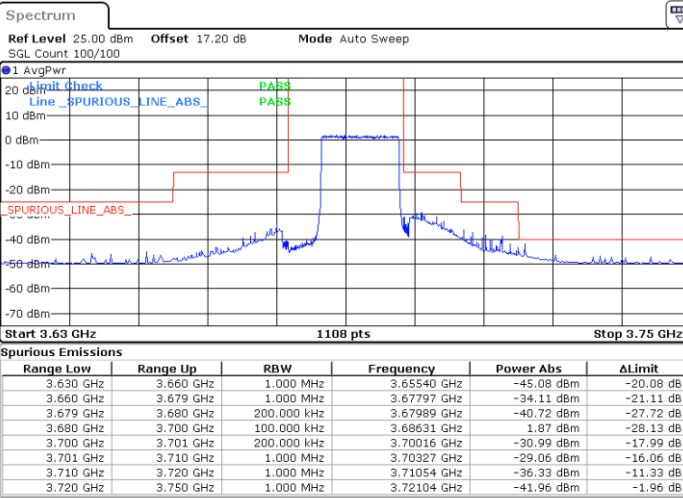

Date: 26.JAN.2022 23:56:05

LTE Band 48 / 15MHz

64QAM

Middle Channel / 1RB0

Middle Channel / 1RBmax

Date: 26.JAN.2022 23:50:47

Date: 27.JAN.2022 00:02:41

Middle Channel / FullIRB

N/A

Date: 26.JAN.2022 23:56:44

LTE Band 48 / 15MHz

64QAM

Highest Channel / 1RB0

Highest Channel / 1RBmax

Date: 26.JAN.2022 23:54:05

Date: 27.JAN.2022 00:05:58

Highest Channel / FullIRB

N/A

Date: 27.JAN.2022 00:00:02

LTE Band 48 / 20MHz

64QAM

Lowest Channel / 1RB0

Lowest Channel / 1RBmax

Date: 27.JAN.2022 00:12:38

Date: 27.JAN.2022 00:18:37

Lowest Channel / FullIRB

N/A

Date: 27.JAN.2022 00:06:39

LTE Band 48 / 20MHz

64QAM

Middle Channel / 1RB0

Middle Channel / 1RBmax