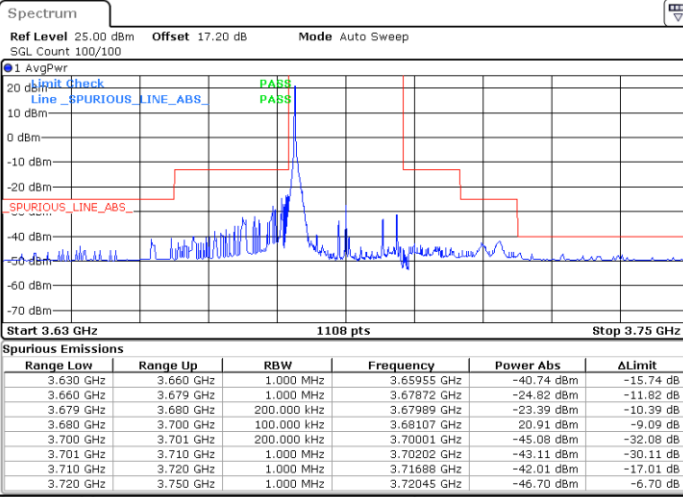

Date: 27.JAN.2022 00:18:37

Lowest Channel / FullIRB

N/A

Date: 27.JAN.2022 00:06:39

LTE Band 48 / 20MHz

64QAM

Middle Channel / 1RB0

Middle Channel / 1RBmax

Date: 27.JAN.2022 00:15:57

Date: 27.JAN.2022 00:21:56

Middle Channel / FullIRB

N/A

Date: 27.JAN.2022 00:09:58

LTE Band 48 / 20MHz

64QAM

Highest Channel / 1RB0

Highest Channel / 1RBmax

Date: 27.JAN.2022 00:16:36

Date: 27.JAN.2022 00:22:35

Highest Channel / FullIRB

N/A

Date: 27.JAN.2022 00:10:38

LTE Band 48 / 5MHz

256QAM

Lowest Channel / 1RB0

Lowest Channel / 1RBmax

Date: 27.JAN.2022 02:47:56

Date: 27.JAN.2022 02:49:59

Lowest Channel / FullIRB

N/A

Date: 27.JAN.2022 02:51:34

LTE Band 48 / 5MHz