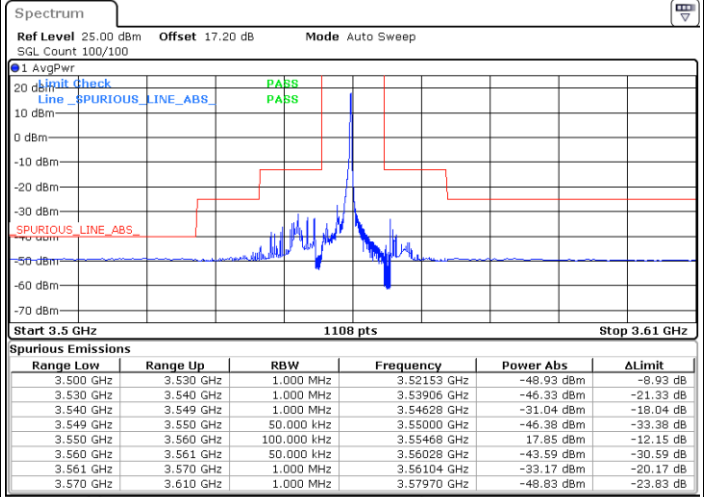

Date: 27.JAN.2022 00:15:57

Date: 27.JAN.2022 00:21:56

Middle Channel / FullIRB

N/A

Date: 27.JAN.2022 00:09:58

LTE Band 48 / 20MHz

64QAM

Highest Channel / 1RB0

Highest Channel / 1RBmax

Date: 27.JAN.2022 00:16:36

Date: 27.JAN.2022 00:22:35

Highest Channel / FullIRB

N/A

Date: 27.JAN.2022 00:10:38

LTE Band 48 / 5MHz

256QAM

Lowest Channel / 1RB0

Lowest Channel / 1RBmax

Date: 27.JAN.2022 02:47:56

Date: 27.JAN.2022 02:49:59

Lowest Channel / FullIRB

N/A

Date: 27.JAN.2022 02:51:34

LTE Band 48 / 5MHz