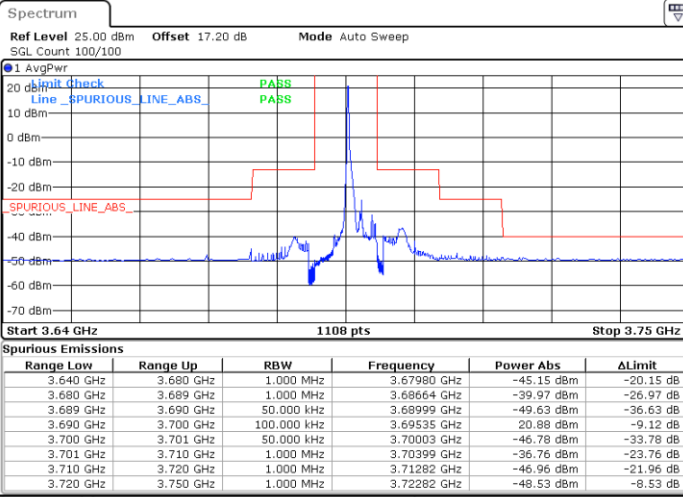

Lowest Channel / FullIRB

N/A

Date: 26.JAN.2022 23:20:22

LTE Band 48 / 5MHz

64QAM

Middle Channel / 1RB0

Middle Channel / 1RBmax

Date: 26.JAN.2022 23:15:04

Date: 26.JAN.2022 23:26:58

Middle Channel / FullIRB

N/A

Date: 26.JAN.2022 23:21:01

LTE Band 48 / 5MHz

64QAM

Highest Channel / 1RB0

Highest Channel / 1RBmax

Date: 26.JAN.2022 23:18:22

Date: 26.JAN.2022 23:30:16

Highest Channel / FullIRB

N/A

Date: 26.JAN.2022 23:24:19

LTE Band 48 / 10MHz

64QAM

Lowest Channel / 1RB0

Lowest Channel / 1RBmax

Date: 27.JAN.2022 03:34:39

Date: 26.JAN.2022 23:42:50

Lowest Channel / FullIRB

N/A

Date: 26.JAN.2022 23:36:53

LTE Band 48 / 10MHz

64QAM