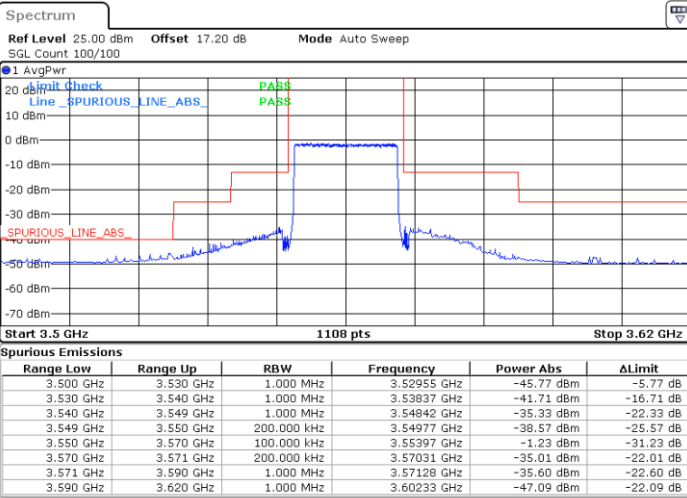

Highest Channel / 1RB0

Highest Channel / 1RBmax

Date: 27.JAN.2022 03:50:23

Date: 27.JAN.2022 03:53:16

Highest Channel / FullIRB

N/A

Date: 27.JAN.2022 03:54:38

LTE Band 48 / 20MHz

256QAM

Lowest Channel / 1RB0

Lowest Channel / 1RBmax

Date: 27.JAN.2022 04:08:15

Date: 27.JAN.2022 04:09:39

Lowest Channel / FullIRB

N/A

Date: 27.JAN.2022 04:11:07

**LTE Band 48 / 20MHz**

**256QAM**

**Middle Channel / 1RB0**

**Middle Channel / 1RBmax**

**Middle Channel / FullIRB**

**N/A**

LTE Band 48 / 20MHz

256QAM