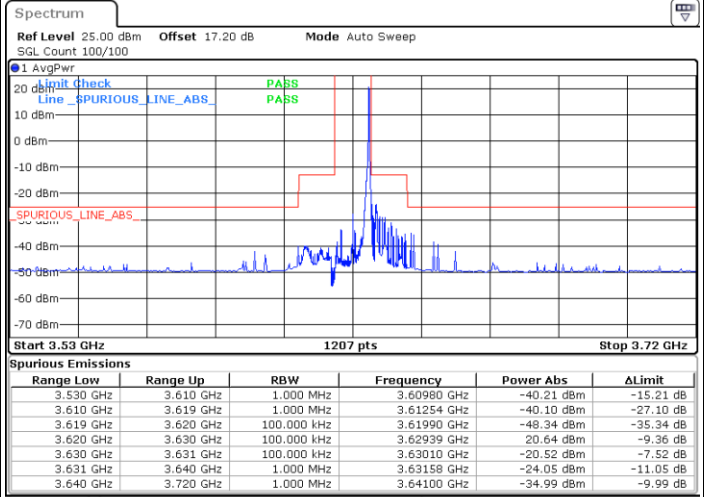

Date: 26.JAN.2022 23:18:22

Date: 26.JAN.2022 23:30:16

Highest Channel / FullIRB

N/A

Date: 26.JAN.2022 23:24:19

LTE Band 48 / 10MHz

64QAM

Lowest Channel / 1RB0

Lowest Channel / 1RBmax

Date: 27.JAN.2022 03:34:39

Date: 26.JAN.2022 23:42:50

Lowest Channel / FullIRB

N/A

Date: 26.JAN.2022 23:36:53

LTE Band 48 / 10MHz

64QAM

MiddleChannel / 1RB0

Middle Channel / 1RBmax

Date: 26.JAN.2022 23:34:14

Date: 26.JAN.2022 23:46:07

Middle Channel / FullIRB

N/A

Date: 26.JAN.2022 23:40:10

LTE Band 48 / 10MHz