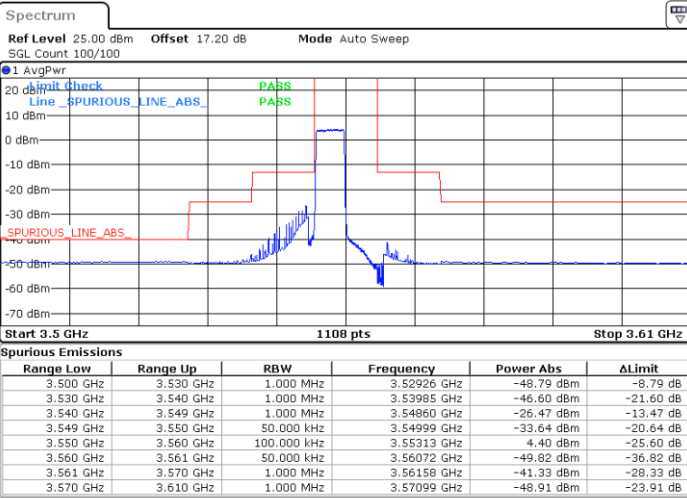

Highest Channel / 1RBmax

Date: 27.JAN.2022 00:16:36

Date: 27.JAN.2022 00:22:35

Highest Channel / FullIRB

N/A

Date: 27.JAN.2022 00:10:38

LTE Band 48 / 5MHz

256QAM

Lowest Channel / 1RB0

Lowest Channel / 1RBmax

Date: 27.JAN.2022 02:47:56

Date: 27.JAN.2022 02:49:59

Lowest Channel / FullIRB

N/A

Date: 27.JAN.2022 02:51:34

LTE Band 48 / 5MHz

256QAM

Middle Channel / 1RB0

Middle Channel / 1RBmax

Date: 27.JAN.2022 02:54:58

Date: 27.JAN.2022 02:56:46

Middle Channel / FullIRB

N/A

Date: 27.JAN.2022 02:58:36

LTE Band 48 / 5MHz

256QAM

Highest Channel / 1RB0

Highest Channel / 1RBmax

Date: 27.JAN.2022 03:02:25

Date: 27.JAN.2022 03:05:35

Highest Channel / FullIRB

N/A