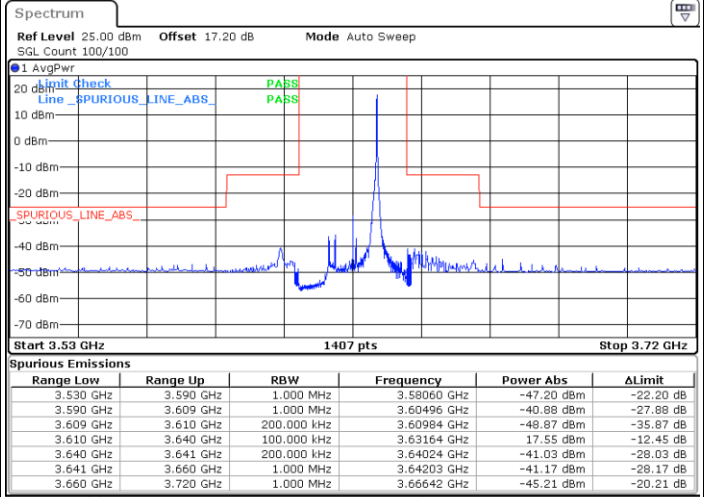

Date: 27.JAN.2022 03:31:19

Highest Channel / FullIRB

N/A

Date: 27.JAN.2022 03:32:53

LTE Band 48 / 15MHz

256QAM

Lowest Channel / 1RB0

Lowest Channel / 1RBmax

Date: 27.JAN.2022 03:40:31

Date: 27.JAN.2022 03:41:58

Lowest Channel / FullIRB

N/A

Date: 27.JAN.2022 03:43:28

LTE Band 48 / 15MHz

256QAM

Middle Channel / 1RB0

Middle Channel / 1RBmax

Date: 27.JAN.2022 03:45:15

Date: 27.JAN.2022 03:46:59

Middle Channel / FullIRB

N/A

Date: 27.JAN.2022 03:48:38

LTE Band 48 / 15MHz

256QAM

Highest Channel / 1RB0

Highest Channel / 1RBmax

Date: 27.JAN.2022 03:50:23

Date: 27.JAN.2022 03:53:16

Highest Channel / FullIRB

N/A

Date: 27.JAN.2022 03:54:38

LTE Band 48 / 20MHz