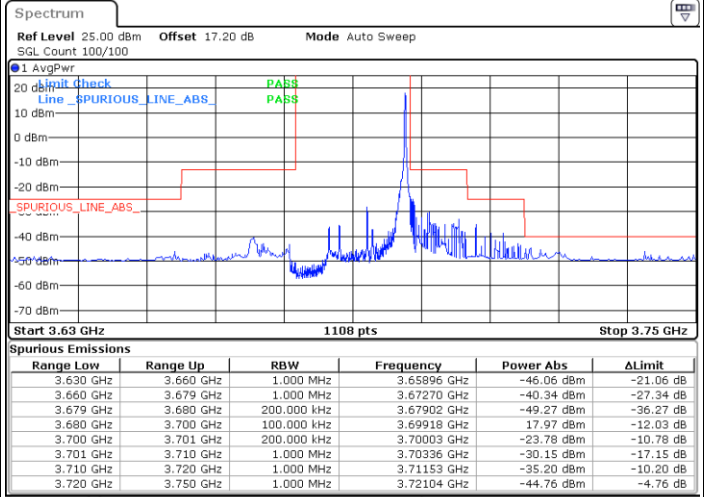

Date: 27.JAN.2022 03:40:31

Date: 27.JAN.2022 03:41:58

Lowest Channel / FullIRB

N/A

Date: 27.JAN.2022 03:43:28

LTE Band 48 / 15MHz

256QAM

Middle Channel / 1RB0

Middle Channel / 1RBmax

Date: 27.JAN.2022 03:45:15

Date: 27.JAN.2022 03:46:59

Middle Channel / FullIRB

N/A

Date: 27.JAN.2022 03:48:38

LTE Band 48 / 15MHz

256QAM

Highest Channel / 1RB0

Highest Channel / 1RBmax

Date: 27.JAN.2022 03:50:23

Date: 27.JAN.2022 03:53:16

Highest Channel / FullIRB

N/A

Date: 27.JAN.2022 03:54:38

LTE Band 48 / 20MHz

256QAM

Lowest Channel / 1RB0

Lowest Channel / 1RBmax

Date: 27.JAN.2022 04:08:15

Date: 27.JAN.2022 04:09:39

Lowest Channel / FullIRB

N/A

Date: 27.JAN.2022 04:11:07