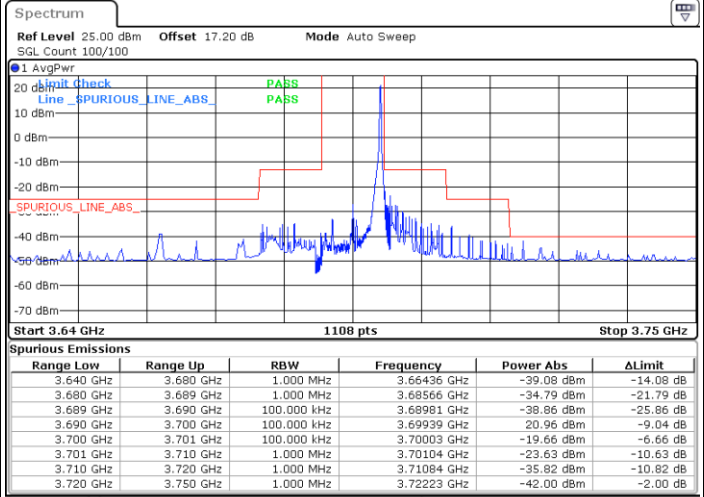

Lowest Channel / 1RBmax

Date: 27.JAN.2022 03:34:39

Date: 26.JAN.2022 23:42:50

Lowest Channel / FullIRB

N/A

Date: 26.JAN.2022 23:36:53

LTE Band 48 / 10MHz

64QAM

MiddleChannel / 1RB0

Middle Channel / 1RBmax

Date: 26.JAN.2022 23:34:14

Date: 26.JAN.2022 23:46:07

Middle Channel / FullIRB

N/A

Date: 26.JAN.2022 23:40:10

LTE Band 48 / 10MHz

64QAM

Highest Channel / 1RB0

Highest Channel / 1RBmax

Date: 26.JAN.2022 23:34:54

Date: 26.JAN.2022 23:46:47

Highest Channel / FullIRB

N/A

Date: 26.JAN.2022 23:40:50