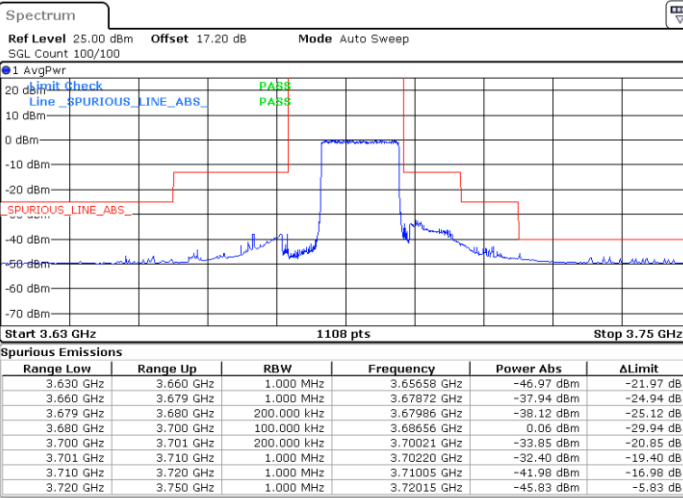

Date: 27.JAN.2022 03:40:31

Date: 27.JAN.2022 03:41:58

Lowest Channel / FullIRB

N/A

Date: 27.JAN.2022 03:43:28

LTE Band 48 / 15MHz

256QAM

Middle Channel / 1RB0

Middle Channel / 1RBmax

Date: 27.JAN.2022 03:45:15

Date: 27.JAN.2022 03:46:59

Middle Channel / FullIRB

N/A

Date: 27.JAN.2022 03:48:38

LTE Band 48 / 15MHz

256QAM

Highest Channel / 1RB0

Highest Channel / 1RBmax

Date: 27.JAN.2022 03:50:23

Date: 27.JAN.2022 03:53:16

Highest Channel / FullIRB

N/A

Date: 27.JAN.2022 03:54:38

LTE Band 48 / 20MHz

256QAM

Lowest Channel / 1RB0

Lowest Channel / 1RBmax

Date: 27.JAN.2022 04:08:15

Date: 27.JAN.2022 04:09:39

Lowest Channel / FullIRB

N/A

Date: 27.JAN.2022 04:11:07