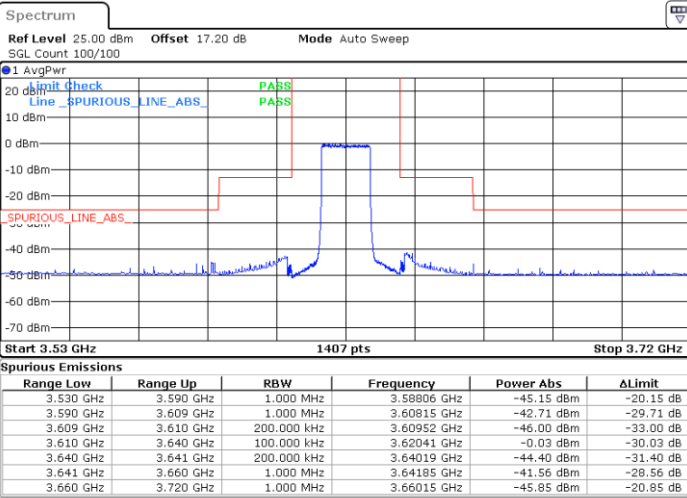

Date: 27.JAN.2022 03:40:31

Date: 27.JAN.2022 03:41:58

Lowest Channel / FullIRB

N/A

Date: 27.JAN.2022 03:43:28

LTE Band 48 / 15MHz

256QAM

Middle Channel / 1RB0

Middle Channel / 1RBmax

Date: 27.JAN.2022 03:45:15

Date: 27.JAN.2022 03:46:59

Middle Channel / FullIRB

N/A

Date: 27.JAN.2022 03:48:38

LTE Band 48 / 15MHz

256QAM

Highest Channel / 1RB0

Highest Channel / 1RBmax

Date: 27.JAN.2022 03:50:23

Date: 27.JAN.2022 03:53:16

Highest Channel / FullIRB

N/A

Date: 27.JAN.2022 03:54:38

LTE Band 48 / 20MHz