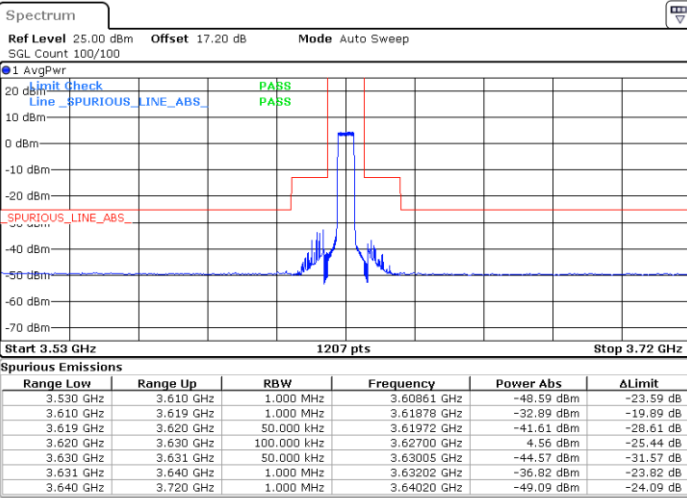

Lowest Channel / 1RB0

Lowest Channel / 1RBmax

Date: 27.JAN.2022 02:47:56

Date: 27.JAN.2022 02:49:59

Lowest Channel / FullIRB

N/A

Date: 27.JAN.2022 02:51:34

LTE Band 48 / 5MHz

256QAM

Middle Channel / 1RB0

Middle Channel / 1RBmax

Date: 27.JAN.2022 02:54:58

Date: 27.JAN.2022 02:56:46

Middle Channel / FullIRB

N/A

Date: 27.JAN.2022 02:58:36

LTE Band 48 / 5MHz

256QAM

Highest Channel / 1RB0

Highest Channel / 1RBmax

Date: 27.JAN.2022 03:02:25

Date: 27.JAN.2022 03:05:35

Highest Channel / FullIRB

N/A

Date: 27.JAN.2022 03:07:13

LTE Band 48 / 10MHz

256QAM

Lowest Channel / 1RB0

Lowest Channel / 1RBmax

Date: 27.JAN.2022 03:19:34

Date: 27.JAN.2022 03:21:39

Lowest Channel / FullIRB