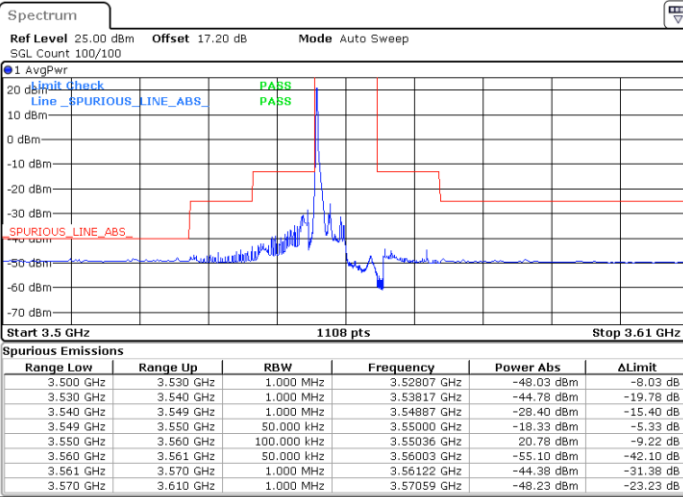

Date: 27.JAN.2022 00:09:18

LTE Band 48 / 20MHz

16QAM

Highest Channel / 1RB0

Highest Channel / 1RBmax

Date: 27.JAN.2022 00:17:16

Date: 27.JAN.2022 00:23:15

Highest Channel / FullIRB

N/A

Date: 27.JAN.2022 00:11:18

LTE Band 48 / 5MHz

64QAM

Lowest Channel / 1RB0

Lowest Channel / 1RBmax

Date: 26.JAN.2022 23:14:25

Date: 26.JAN.2022 23:26:18

Lowest Channel / FullIRB

N/A

Date: 26.JAN.2022 23:20:22

LTE Band 48 / 5MHz

64QAM

Middle Channel / 1RB0

Middle Channel / 1RBmax

Date: 26.JAN.2022 23:15:04

Date: 26.JAN.2022 23:26:58

Middle Channel / FullIRB

N/A

Date: 26.JAN.2022 23:21:01

LTE Band 48 / 5MHz

64QAM

Highest Channel / 1RB0

Highest Channel / 1RBmax