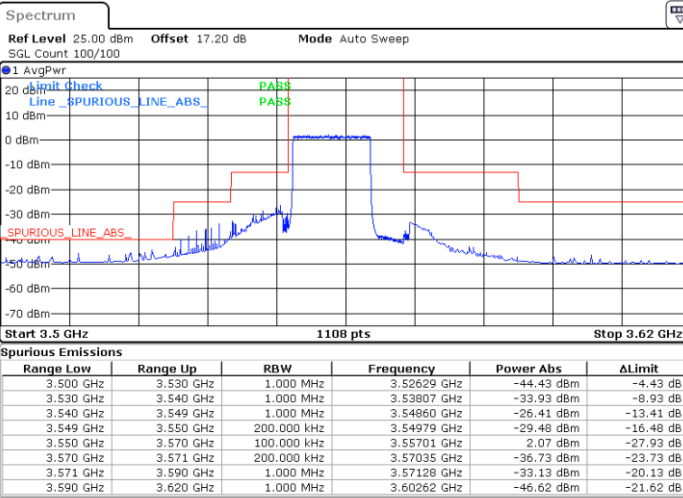

64QAM

Highest Channel / 1RB0

Highest Channel / 1RBmax

Date: 26.JAN.2022 23:34:54

Date: 26.JAN.2022 23:46:47

Highest Channel / FullIRB

N/A

Date: 26.JAN.2022 23:40:50

LTE Band 48 / 15MHz

64QAM

Lowest Channel / 1RB0

Lowest Channel / 1RBmax

Date: 26.JAN.2022 23:50:07

Date: 27.JAN.2022 04:01:28

Lowest Channel / FullIRB

N/A

Date: 26.JAN.2022 23:56:05

LTE Band 48 / 15MHz

64QAM

Middle Channel / 1RB0

Middle Channel / 1RBmax

Date: 26.JAN.2022 23:50:47

Date: 27.JAN.2022 00:02:41

Middle Channel / FullIRB