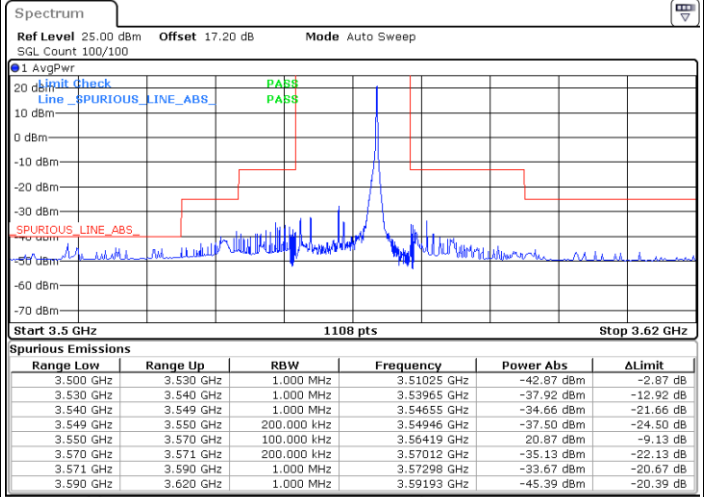

MiddleChannel / 1RB0

Middle Channel / 1RBmax

Date: 26.JAN.2022 23:34:14

Date: 26.JAN.2022 23:46:07

Middle Channel / FullIRB

N/A

Date: 26.JAN.2022 23:40:10

LTE Band 48 / 10MHz

64QAM

Highest Channel / 1RB0

Highest Channel / 1RBmax

Date: 26.JAN.2022 23:34:54

Date: 26.JAN.2022 23:46:47

Highest Channel / FullIRB

N/A

Date: 26.JAN.2022 23:40:50

LTE Band 48 / 15MHz

64QAM

Lowest Channel / 1RB0

Lowest Channel / 1RBmax

Date: 26.JAN.2022 23:50:07

Date: 27.JAN.2022 04:01:28

Lowest Channel / FullIRB

N/A