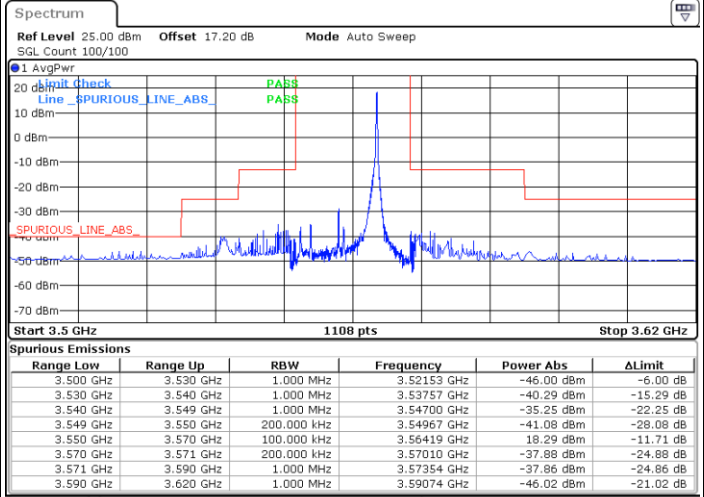

Middle Channel / FullIRB

N/A

Date: 27.JAN.2022 03:27:47

LTE Band 48 / 10MHz

256QAM

Highest Channel / 1RB0

Highest Channel / 1RBmax

Date: 27.JAN.2022 03:29:49

Date: 27.JAN.2022 03:31:19

Highest Channel / FullIRB

N/A

Date: 27.JAN.2022 03:32:53

LTE Band 48 / 15MHz

256QAM

Lowest Channel / 1RB0

Lowest Channel / 1RBmax

Date: 27.JAN.2022 03:40:31

Date: 27.JAN.2022 03:41:58

Lowest Channel / FullIRB

N/A

Date: 27.JAN.2022 03:43:28

LTE Band 48 / 15MHz

256QAM

Middle Channel / 1RB0