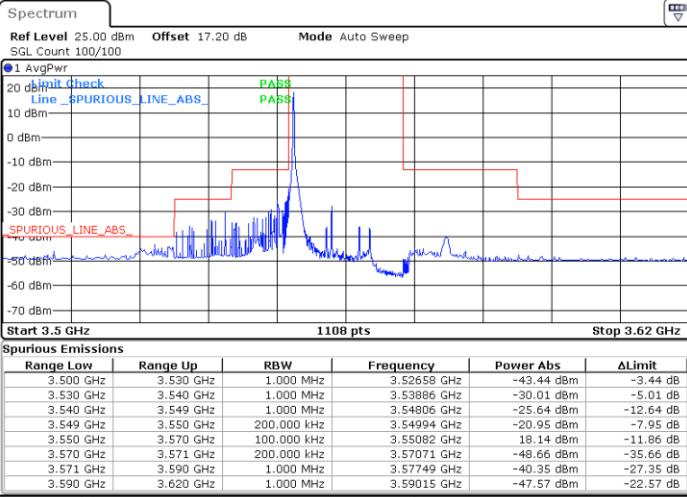

Middle Channel / FullIRB

N/A

Date: 27.JAN.2022 03:27:47

LTE Band 48 / 10MHz

256QAM

Highest Channel / 1RB0

Highest Channel / 1RBmax

Date: 27.JAN.2022 03:29:49

Date: 27.JAN.2022 03:31:19

Highest Channel / FullIRB

N/A

Date: 27.JAN.2022 03:32:53

LTE Band 48 / 15MHz

256QAM

Lowest Channel / 1RB0

Lowest Channel / 1RBmax

Date: 27.JAN.2022 03:40:31

Date: 27.JAN.2022 03:41:58

Lowest Channel / FullIRB

N/A

Date: 27.JAN.2022 03:43:28

LTE Band 48 / 15MHz

256QAM

Middle Channel / 1RB0