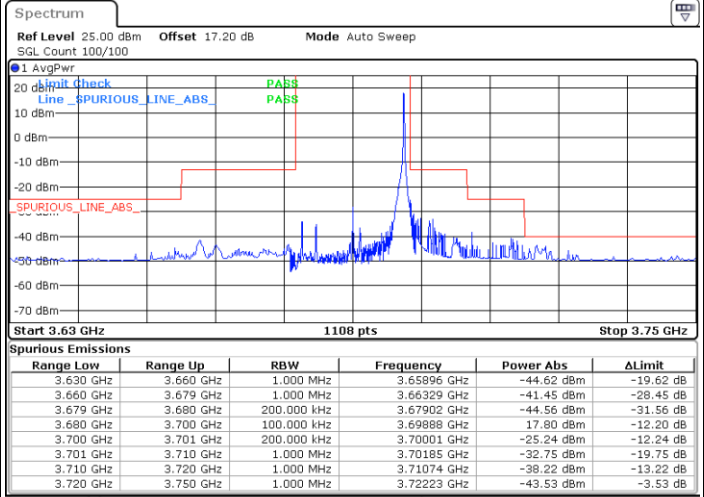

Highest Channel / 1RB0

Highest Channel / 1RBmax

Date: 27.JAN.2022 03:50:23

Date: 27.JAN.2022 03:53:16

Highest Channel / FullIRB

N/A

Date: 27.JAN.2022 03:54:38

LTE Band 48 / 20MHz

256QAM

Lowest Channel / 1RB0

Lowest Channel / 1RBmax

Date: 27.JAN.2022 04:08:15

Date: 27.JAN.2022 04:09:39

Lowest Channel / FullIRB

N/A

Date: 27.JAN.2022 04:11:07

**LTE Band 48 / 20MHz**

**256QAM**

**Middle Channel / 1RB0**

**Middle Channel / 1RBmax**

**Middle Channel / FullIRB**

**N/A**

LTE Band 48 / 20MHz

256QAM

Highest Channel / 1RB0

Highest Channel / 1RBmax

Date: 27.JAN.2022 04:17:41

Date: 27.JAN.2022 04:19:15

Highest Channel / FullIRB

N/A

Date: 27.JAN.2022 04:21:02