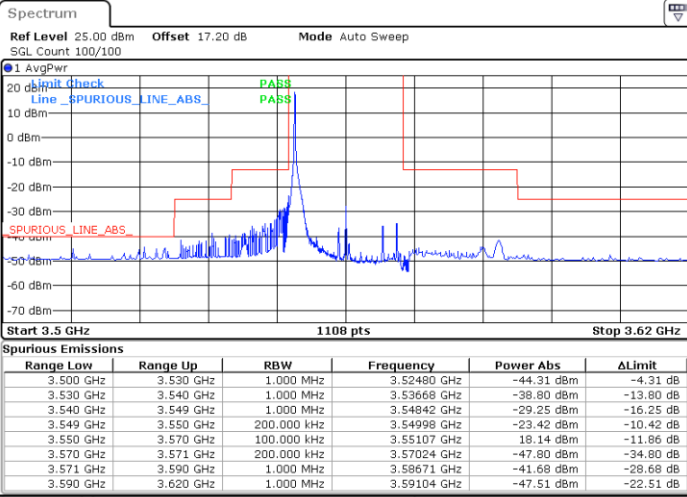

Middle Channel / 1RBmax

Date: 27.JAN.2022 03:45:15

Date: 27.JAN.2022 03:46:59

Middle Channel / FullIRB

N/A

Date: 27.JAN.2022 03:48:38

LTE Band 48 / 15MHz

256QAM

Highest Channel / 1RB0

Highest Channel / 1RBmax

Date: 27.JAN.2022 03:50:23

Date: 27.JAN.2022 03:53:16

Highest Channel / FullIRB

N/A

Date: 27.JAN.2022 03:54:38

LTE Band 48 / 20MHz

256QAM

Lowest Channel / 1RB0

Lowest Channel / 1RBmax

Date: 27.JAN.2022 04:08:15

Date: 27.JAN.2022 04:09:39

Lowest Channel / FullIRB

N/A

Date: 27.JAN.2022 04:11:07