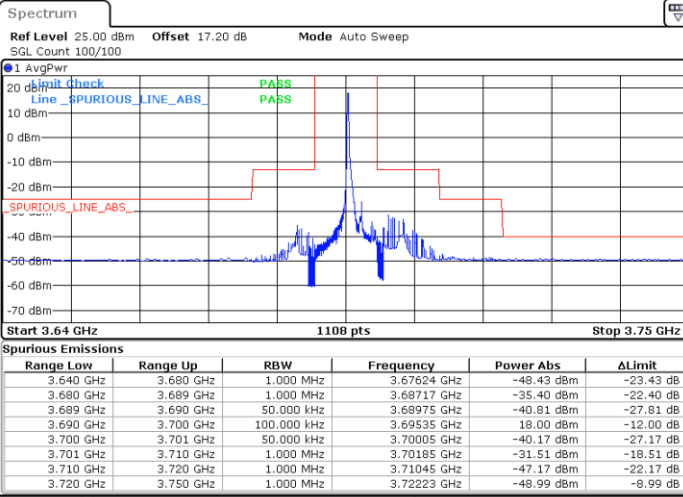

Lowest Channel / 1RB0

Lowest Channel / 1RBmax

Date: 27.JAN.2022 02:47:56

Date: 27.JAN.2022 02:49:59

Lowest Channel / FullIRB

N/A

Date: 27.JAN.2022 02:51:34

LTE Band 48 / 5MHz

256QAM

Middle Channel / 1RB0

Middle Channel / 1RBmax

Date: 27.JAN.2022 02:54:58

Date: 27.JAN.2022 02:56:46

Middle Channel / FullIRB

N/A

Date: 27.JAN.2022 02:58:36

LTE Band 48 / 5MHz

256QAM

Highest Channel / 1RB0

Highest Channel / 1RBmax

Date: 27.JAN.2022 03:02:25

Date: 27.JAN.2022 03:05:35

Highest Channel / FullIRB

N/A

Date: 27.JAN.2022 03:07:13

LTE Band 48 / 10MHz

256QAM

Lowest Channel / 1RB0

Lowest Channel / 1RBmax

Date: 27.JAN.2022 03:19:34

Date: 27.JAN.2022 03:21:39

Lowest Channel / FullIRB