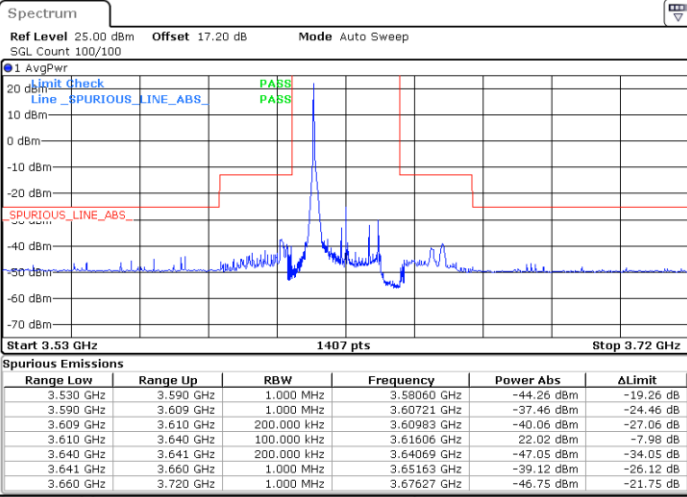

LTE Band 48 / 20MHz

16QAM

Middle Channel / 1RB0

Middle Channel / 1RBmax

Date: 27.JAN.2022 00:15:17

Date: 27.JAN.2022 00:21:16

Middle Channel / FullIRB

N/A

Date: 27.JAN.2022 00:09:18

LTE Band 48 / 20MHz

16QAM

Highest Channel / 1RB0

Highest Channel / 1RBmax

Date: 27.JAN.2022 00:17:16

Date: 27.JAN.2022 00:23:15

Highest Channel / FullIRB