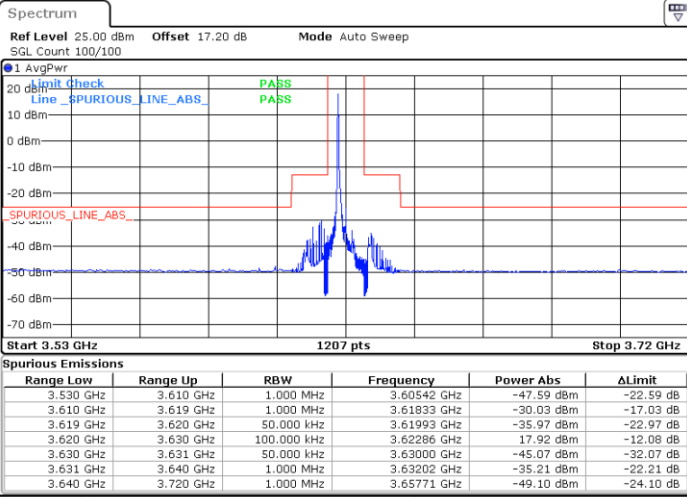

LTE Band 48 / 5MHz

256QAM

Middle Channel / 1RB0

Middle Channel / 1RBmax

Date: 27.JAN.2022 02:54:58

Date: 27.JAN.2022 02:56:46