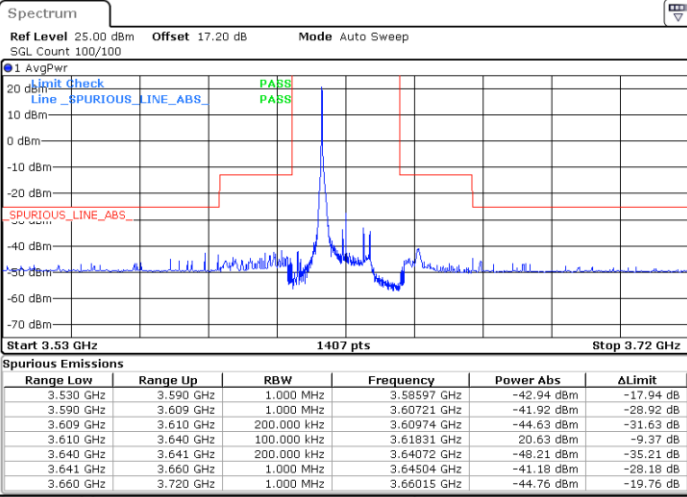

LTE Band 48 / 15MHz

64QAM

Lowest Channel / 1RB0

Lowest Channel / 1RBmax

Date: 26.JAN.2022 23:50:07

Date: 27.JAN.2022 04:01:28

Lowest Channel / FullIRB

N/A

Date: 26.JAN.2022 23:56:05

LTE Band 48 / 15MHz

64QAM

Middle Channel / 1RB0

Middle Channel / 1RBmax

Date: 26.JAN.2022 23:50:47

Date: 27.JAN.2022 00:02:41

Middle Channel / FullIRB

N/A

Date: 26.JAN.2022 23:56:44

LTE Band 48 / 15MHz

64QAM

Highest Channel / 1RB0

Highest Channel / 1RBmax

Date: 26.JAN.2022 23:54:05

Date: 27.JAN.2022 00:05:58

Highest Channel / FullIRB

N/A

Date: 27.JAN.2022 00:00:02

LTE Band 48 / 20MHz

64QAM

Lowest Channel / 1RB0

Lowest Channel / 1RBmax

Date: 27.JAN.2022 00:12:38