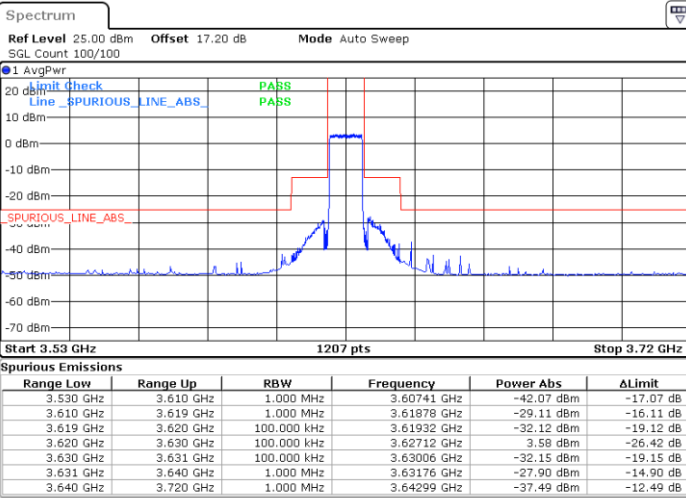

Lowest Channel / 1RBmax

Date: 27.JAN.2022 03:34:39

Date: 26.JAN.2022 23:42:50

Lowest Channel / FullIRB

N/A

Date: 26.JAN.2022 23:36:53

LTE Band 48 / 10MHz

64QAM

MiddleChannel / 1RB0

Middle Channel / 1RBmax

Date: 26.JAN.2022 23:34:14

Date: 26.JAN.2022 23:46:07

Middle Channel / FullIRB

N/A

Date: 26.JAN.2022 23:40:10

LTE Band 48 / 10MHz

64QAM

Highest Channel / 1RB0

Highest Channel / 1RBmax

Date: 26.JAN.2022 23:34:54

Date: 26.JAN.2022 23:46:47

Highest Channel / FullIRB

N/A

Date: 26.JAN.2022 23:40:50