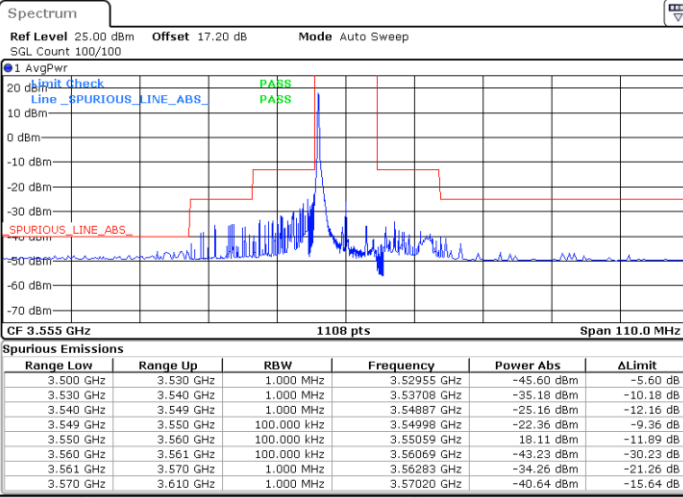

LTE Band 48 / 5MHz

256QAM

Highest Channel / 1RB0

Highest Channel / 1RBmax

Date: 27.JAN.2022 03:02:25

Date: 27.JAN.2022 03:05:35

Highest Channel / FullIRB

N/A

Date: 27.JAN.2022 03:07:13

LTE Band 48 / 10MHz

256QAM

Lowest Channel / 1RB0

Lowest Channel / 1RBmax

Date: 27.JAN.2022 03:19:34

Date: 27.JAN.2022 03:21:39

Lowest Channel / FullIRB

N/A

Date: 27.JAN.2022 03:23:02

LTE Band 48 / 10MHz

256QAM

MiddleChannel / 1RB0

Middle Channel / 1RBmax

Date: 27.JAN.2022 03:24:59

Date: 27.JAN.2022 03:26:22

Middle Channel / FullIRB

N/A

Date: 27.JAN.2022 03:27:47

LTE Band 48 / 10MHz

256QAM

Highest Channel / 1RB0

Highest Channel / 1RBmax

Date: 27.JAN.2022 03:29:49