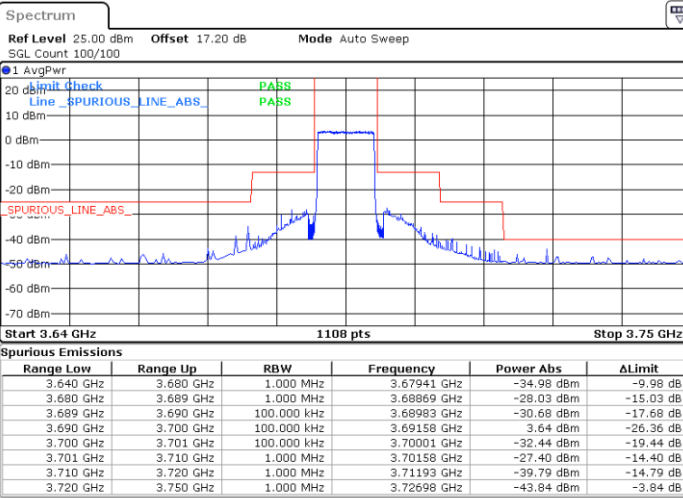

MiddleChannel / 1RB0

Middle Channel / 1RBmax

Date: 26.JAN.2022 23:34:14

Date: 26.JAN.2022 23:46:07

Middle Channel / FullIRB

N/A

Date: 26.JAN.2022 23:40:10

LTE Band 48 / 10MHz

64QAM

Highest Channel / 1RB0

Highest Channel / 1RBmax

Date: 26.JAN.2022 23:34:54

Date: 26.JAN.2022 23:46:47

Highest Channel / FullIRB

N/A

Date: 26.JAN.2022 23:40:50

LTE Band 48 / 15MHz

64QAM

Lowest Channel / 1RB0

Lowest Channel / 1RBmax

Date: 26.JAN.2022 23:50:07

Date: 27.JAN.2022 04:01:28

Lowest Channel / FullIRB

N/A