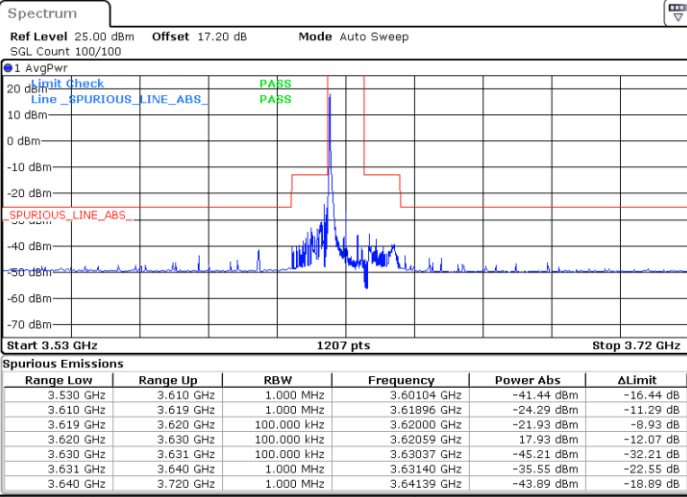

Date: 27.JAN.2022 03:07:13

LTE Band 48 / 10MHz

256QAM

Lowest Channel / 1RB0

Lowest Channel / 1RBmax

Date: 27.JAN.2022 03:19:34

Date: 27.JAN.2022 03:21:39

Lowest Channel / FullIRB

N/A

Date: 27.JAN.2022 03:23:02

LTE Band 48 / 10MHz

256QAM

MiddleChannel / 1RB0

Middle Channel / 1RBmax

Date: 27.JAN.2022 03:24:59

Date: 27.JAN.2022 03:26:22

Middle Channel / FullIRB

N/A

Date: 27.JAN.2022 03:27:47

LTE Band 48 / 10MHz

256QAM

Highest Channel / 1RB0

Highest Channel / 1RBmax

Date: 27.JAN.2022 03:29:49

Date: 27.JAN.2022 03:31:19

Highest Channel / FullIRB

N/A

Date: 27.JAN.2022 03:32:53

LTE Band 48 / 15MHz

256QAM

Lowest Channel / 1RB0

Lowest Channel / 1RBmax