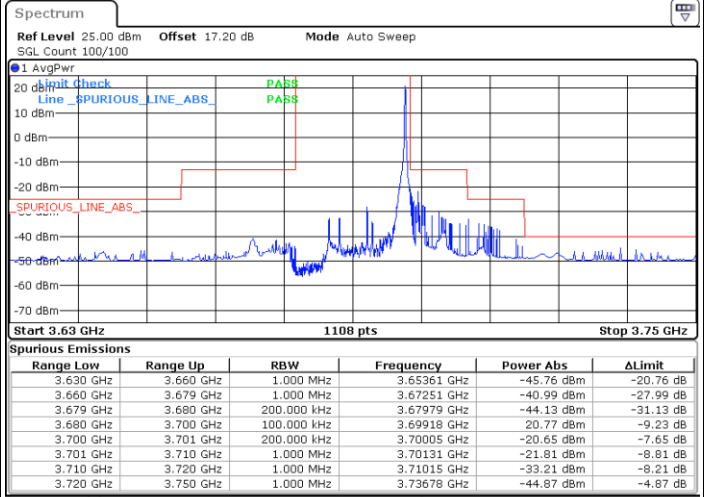

Date: 26.JAN.2022 23:56:05

LTE Band 48 / 15MHz

64QAM

Middle Channel / 1RB0

Middle Channel / 1RBmax

Date: 26.JAN.2022 23:50:47

Date: 27.JAN.2022 00:02:41

Middle Channel / FullIRB

N/A

Date: 26.JAN.2022 23:56:44

LTE Band 48 / 15MHz

64QAM

Highest Channel / 1RB0

Highest Channel / 1RBmax

Date: 26.JAN.2022 23:54:05

Date: 27.JAN.2022 00:05:58

Highest Channel / FullIRB

N/A

Date: 27.JAN.2022 00:00:02

LTE Band 48 / 20MHz

64QAM

Lowest Channel / 1RB0

Lowest Channel / 1RBmax

Date: 27.JAN.2022 00:12:38