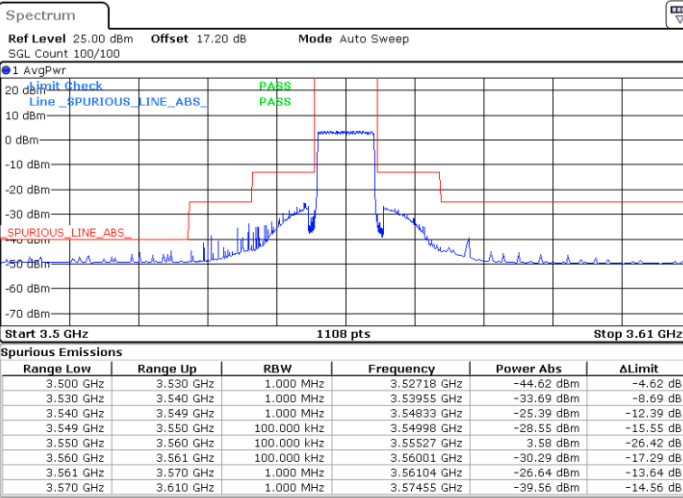

Date: 26.JAN.2022 23:18:22

Date: 26.JAN.2022 23:30:16

Highest Channel / FullIRB

N/A

Date: 26.JAN.2022 23:24:19

LTE Band 48 / 10MHz

64QAM

Lowest Channel / 1RB0

Lowest Channel / 1RBmax

Date: 27.JAN.2022 03:34:39

Date: 26.JAN.2022 23:42:50

Lowest Channel / FullIRB

N/A

Date: 26.JAN.2022 23:36:53

LTE Band 48 / 10MHz

64QAM

MiddleChannel / 1RB0

Middle Channel / 1RBmax

Date: 26.JAN.2022 23:34:14

Date: 26.JAN.2022 23:46:07

Middle Channel / FullIRB

N/A

Date: 26.JAN.2022 23:40:10

LTE Band 48 / 10MHz