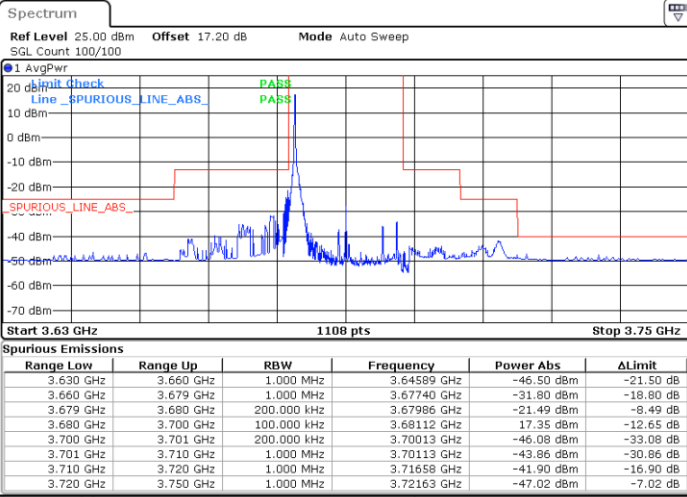

Highest Channel / 1RB0

Highest Channel / 1RBmax

Date: 27.JAN.2022 03:50:23

Date: 27.JAN.2022 03:53:16

Highest Channel / FullIRB

N/A

Date: 27.JAN.2022 03:54:38

LTE Band 48 / 20MHz

256QAM

Lowest Channel / 1RB0

Lowest Channel / 1RBmax

Date: 27.JAN.2022 04:08:15

Date: 27.JAN.2022 04:09:39

Lowest Channel / FullIRB

N/A

Date: 27.JAN.2022 04:11:07

**LTE Band 48 / 20MHz**

**256QAM**

**Middle Channel / 1RB0**

**Middle Channel / 1RBmax**

**Middle Channel / FullIRB**

**N/A**

LTE Band 48 / 20MHz

256QAM

Highest Channel / 1RB0

Highest Channel / 1RBmax

Date: 27.JAN.2022 04:17:41

Date: 27.JAN.2022 04:19:15

Highest Channel / FullIRB

N/A

Date: 27.JAN.2022 04:21:02