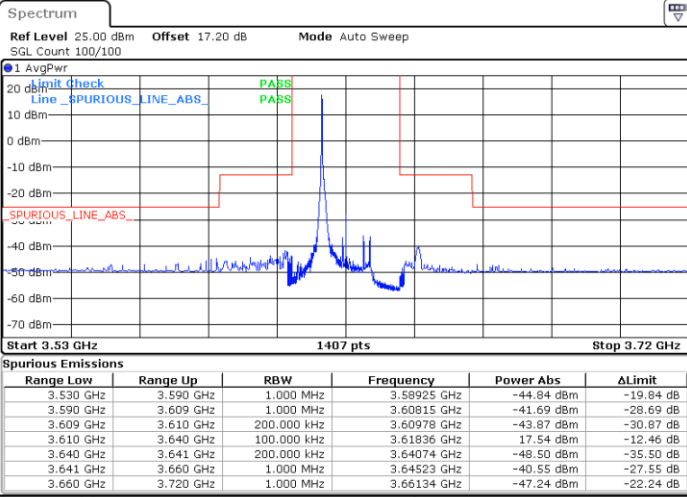

Date: 27.JAN.2022 03:31:19

Highest Channel / FullIRB

N/A

Date: 27.JAN.2022 03:32:53

LTE Band 48 / 15MHz

256QAM

Lowest Channel / 1RB0

Lowest Channel / 1RBmax

Date: 27.JAN.2022 03:40:31

Date: 27.JAN.2022 03:41:58

Lowest Channel / FullIRB

N/A

Date: 27.JAN.2022 03:43:28

LTE Band 48 / 15MHz

256QAM

Middle Channel / 1RB0

Middle Channel / 1RBmax

Date: 27.JAN.2022 03:45:15

Date: 27.JAN.2022 03:46:59

Middle Channel / FullIRB

N/A

Date: 27.JAN.2022 03:48:38

LTE Band 48 / 15MHz

256QAM

Highest Channel / 1RB0

Highest Channel / 1RBmax

Date: 27.JAN.2022 03:50:23

Date: 27.JAN.2022 03:53:16

Highest Channel / FullIRB

N/A

Date: 27.JAN.2022 03:54:38

LTE Band 48 / 20MHz