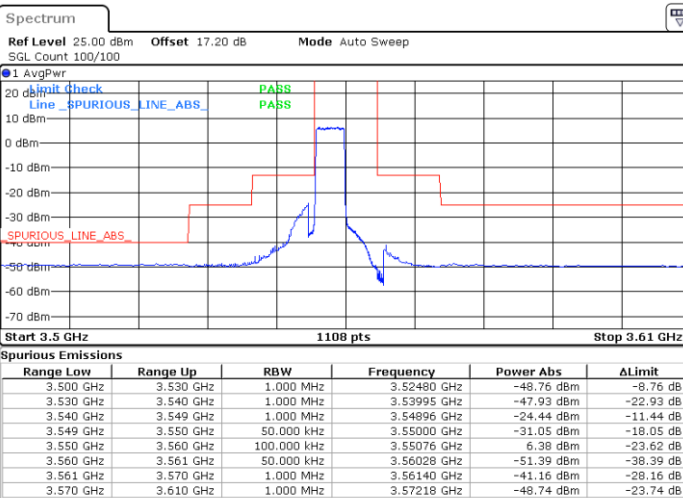

Date: 27.JAN.2022 00:09:18

LTE Band 48 / 20MHz

16QAM

Highest Channel / 1RB0

Highest Channel / 1RBmax

Date: 27.JAN.2022 00:17:16

Date: 27.JAN.2022 00:23:15

Highest Channel / FullIRB

N/A

Date: 27.JAN.2022 00:11:18

LTE Band 48 / 5MHz

64QAM

Lowest Channel / 1RB0

Lowest Channel / 1RBmax

Date: 26.JAN.2022 23:14:25

Date: 26.JAN.2022 23:26:18

Lowest Channel / FullIRB

N/A

Date: 26.JAN.2022 23:20:22

LTE Band 48 / 5MHz

64QAM

Middle Channel / 1RB0

Middle Channel / 1RBmax

Date: 26.JAN.2022 23:15:04