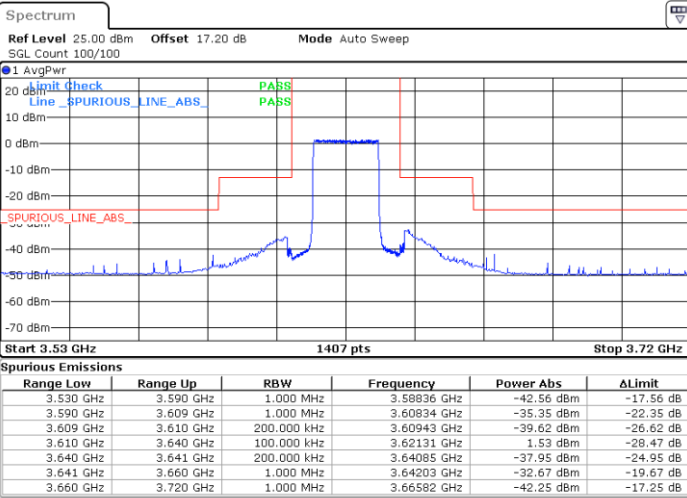

LTE Band 48 / 20MHz

16QAM

Middle Channel / 1RB0

Middle Channel / 1RBmax

Date: 27.JAN.2022 00:15:17

Date: 27.JAN.2022 00:21:16

Middle Channel / FullIRB

N/A

Date: 27.JAN.2022 00:09:18

LTE Band 48 / 20MHz

16QAM

Highest Channel / 1RB0

Highest Channel / 1RBmax

Date: 27.JAN.2022 00:17:16

Date: 27.JAN.2022 00:23:15

Highest Channel / FullIRB