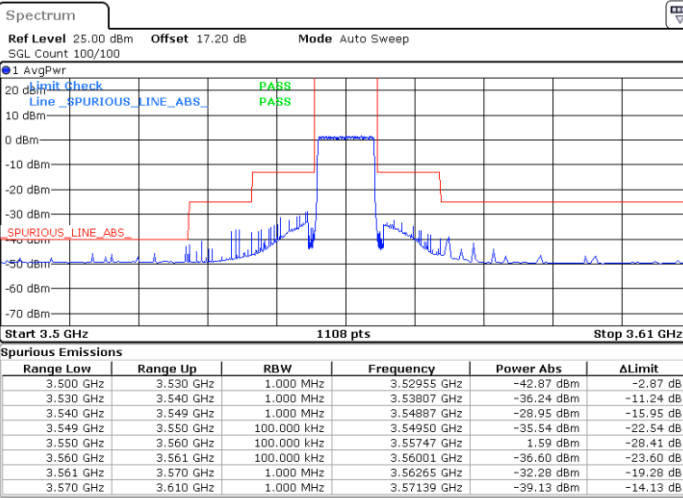

LTE Band 48 / 5MHz

256QAM

Highest Channel / 1RB0

Highest Channel / 1RBmax

Date: 27.JAN.2022 03:02:25

Date: 27.JAN.2022 03:05:35

Highest Channel / FullIRB

N/A

Date: 27.JAN.2022 03:07:13

LTE Band 48 / 10MHz

256QAM

Lowest Channel / 1RB0

Lowest Channel / 1RBmax

Date: 27.JAN.2022 03:19:34

Date: 27.JAN.2022 03:21:39

Lowest Channel / FullIRB

N/A

Date: 27.JAN.2022 03:23:02

LTE Band 48 / 10MHz

256QAM

MiddleChannel / 1RB0

Middle Channel / 1RBmax

Date: 27.JAN.2022 03:24:59

Date: 27.JAN.2022 03:26:22

Middle Channel / FullIRB

N/A

Date: 27.JAN.2022 03:27:47

LTE Band 48 / 10MHz

256QAM

Highest Channel / 1RB0

Highest Channel / 1RBmax

Date: 27.JAN.2022 03:29:49