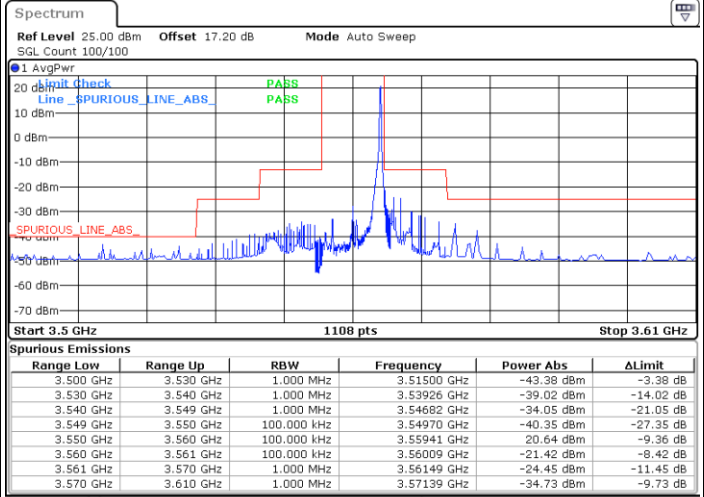

Date: 26.JAN.2022 23:26:58

Middle Channel / FullIRB

N/A

Date: 26.JAN.2022 23:21:01

LTE Band 48 / 5MHz

64QAM

Highest Channel / 1RB0

Highest Channel / 1RBmax

Date: 26.JAN.2022 23:18:22

Date: 26.JAN.2022 23:30:16

Highest Channel / FullIRB

N/A

Date: 26.JAN.2022 23:24:19

LTE Band 48 / 10MHz

64QAM

Lowest Channel / 1RB0

Lowest Channel / 1RBmax

Date: 27.JAN.2022 03:34:39

Date: 26.JAN.2022 23:42:50

Lowest Channel / FullIRB

N/A

Date: 26.JAN.2022 23:36:53

LTE Band 48 / 10MHz

64QAM