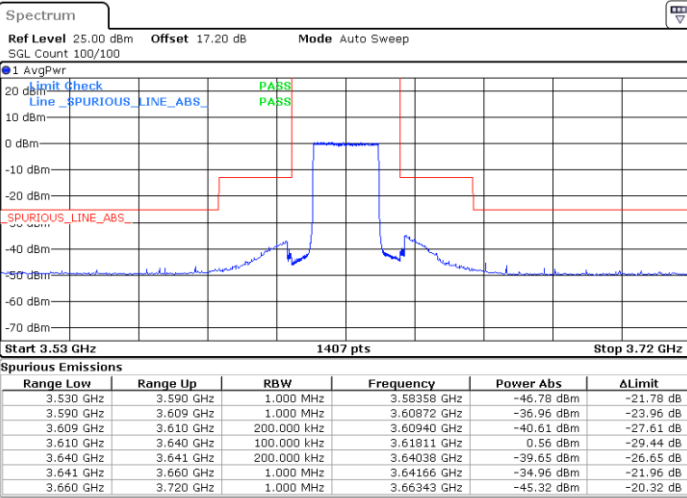

Highest Channel / FullIRB

N/A

Date: 27.JAN.2022 00:00:02

LTE Band 48 / 20MHz

64QAM

Lowest Channel / 1RB0

Lowest Channel / 1RBmax

Date: 27.JAN.2022 00:12:38

Date: 27.JAN.2022 00:18:37

Lowest Channel / FullIRB

N/A

Date: 27.JAN.2022 00:06:39

LTE Band 48 / 20MHz

64QAM

Middle Channel / 1RB0

Middle Channel / 1RBmax

Date: 27.JAN.2022 00:15:57

Date: 27.JAN.2022 00:21:56

Middle Channel / FullIRB

N/A

Date: 27.JAN.2022 00:09:58

LTE Band 48 / 20MHz

64QAM

Highest Channel / 1RB0

Highest Channel / 1RBmax

Date: 27.JAN.2022 00:16:36

Date: 27.JAN.2022 00:22:35

Highest Channel / FullIRB

N/A

Date: 27.JAN.2022 00:10:38

LTE Band 48 / 5MHz

256QAM