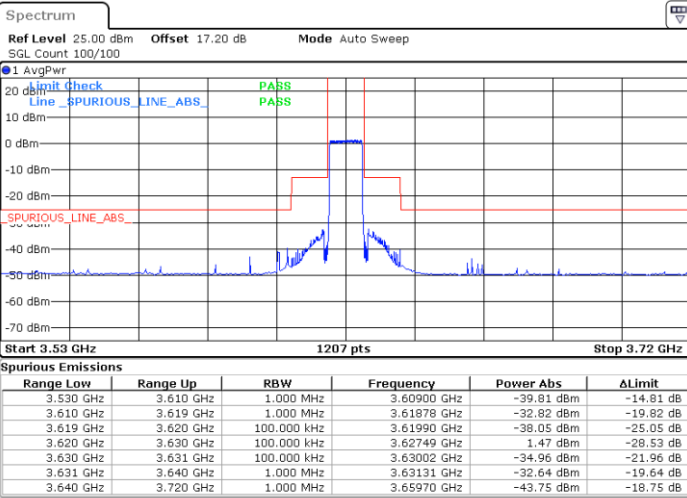

Date: 27.JAN.2022 03:07:13

LTE Band 48 / 10MHz

256QAM

Lowest Channel / 1RB0

Lowest Channel / 1RBmax

Date: 27.JAN.2022 03:19:34

Date: 27.JAN.2022 03:21:39

Lowest Channel / FullIRB

N/A

Date: 27.JAN.2022 03:23:02

LTE Band 48 / 10MHz

256QAM

MiddleChannel / 1RB0

Middle Channel / 1RBmax

Date: 27.JAN.2022 03:24:59

Date: 27.JAN.2022 03:26:22

Middle Channel / FullIRB

N/A

Date: 27.JAN.2022 03:27:47

LTE Band 48 / 10MHz

256QAM

Highest Channel / 1RB0

Highest Channel / 1RBmax

Date: 27.JAN.2022 03:29:49

Date: 27.JAN.2022 03:31:19

Highest Channel / FullIRB

N/A

Date: 27.JAN.2022 03:32:53

LTE Band 48 / 15MHz

256QAM

Lowest Channel / 1RB0

Lowest Channel / 1RBmax