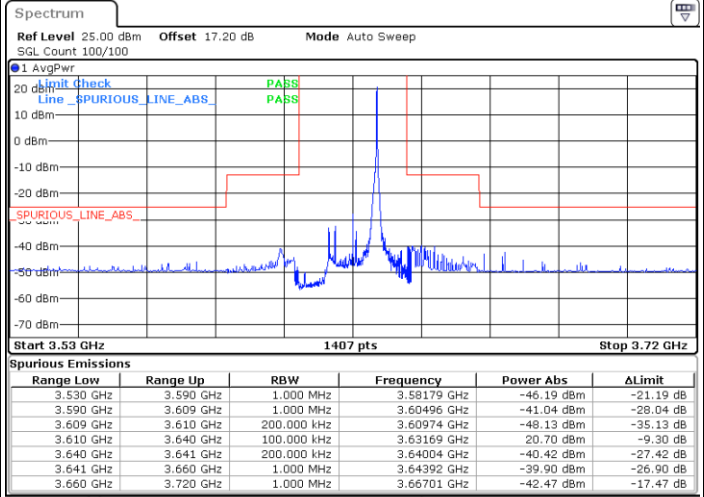

LTE Band 48 / 15MHz

64QAM

Lowest Channel / 1RB0

Lowest Channel / 1RBmax

Date: 26.JAN.2022 23:50:07

Date: 27.JAN.2022 04:01:28

Lowest Channel / FullIRB

N/A

Date: 26.JAN.2022 23:56:05

LTE Band 48 / 15MHz

64QAM

Middle Channel / 1RB0

Middle Channel / 1RBmax

Date: 26.JAN.2022 23:50:47

Date: 27.JAN.2022 00:02:41

Middle Channel / FullIRB

N/A

Date: 26.JAN.2022 23:56:44

LTE Band 48 / 15MHz

64QAM

Highest Channel / 1RB0

Highest Channel / 1RBmax

Date: 26.JAN.2022 23:54:05

Date: 27.JAN.2022 00:05:58

Highest Channel / FullIRB

N/A

Date: 27.JAN.2022 00:00:02

LTE Band 48 / 20MHz

64QAM

Lowest Channel / 1RB0

Lowest Channel / 1RBmax

Date: 27.JAN.2022 00:12:38