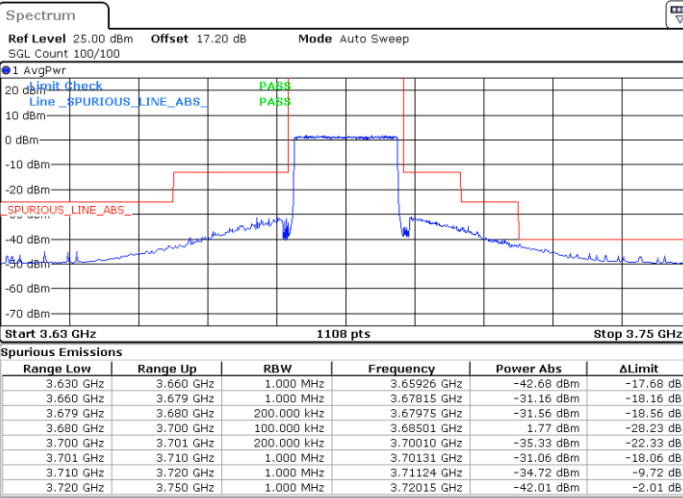

Date: 27.JAN.2022 00:09:18

LTE Band 48 / 20MHz

16QAM

Highest Channel / 1RB0

Highest Channel / 1RBmax

Date: 27.JAN.2022 00:17:16

Date: 27.JAN.2022 00:23:15

Highest Channel / FullIRB

N/A

Date: 27.JAN.2022 00:11:18

LTE Band 48 / 5MHz

64QAM

Lowest Channel / 1RB0

Lowest Channel / 1RBmax

Date: 26.JAN.2022 23:14:25

Date: 26.JAN.2022 23:26:18