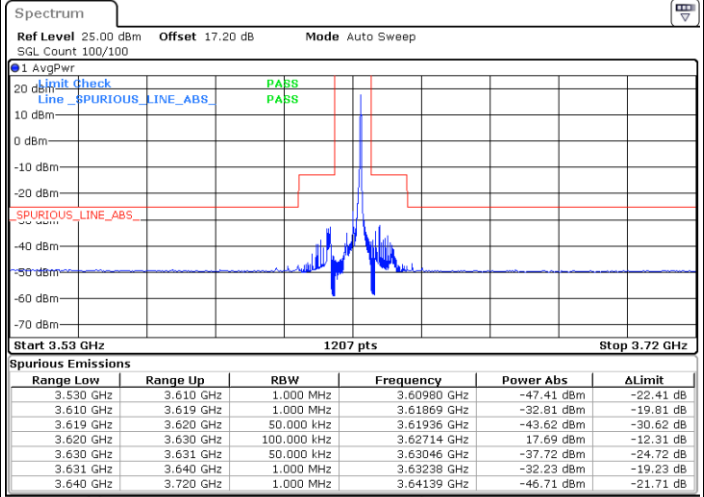

LTE Band 48 / 5MHz

256QAM

Middle Channel / 1RB0

Middle Channel / 1RBmax

Date: 27.JAN.2022 02:54:58

Date: 27.JAN.2022 02:56:46