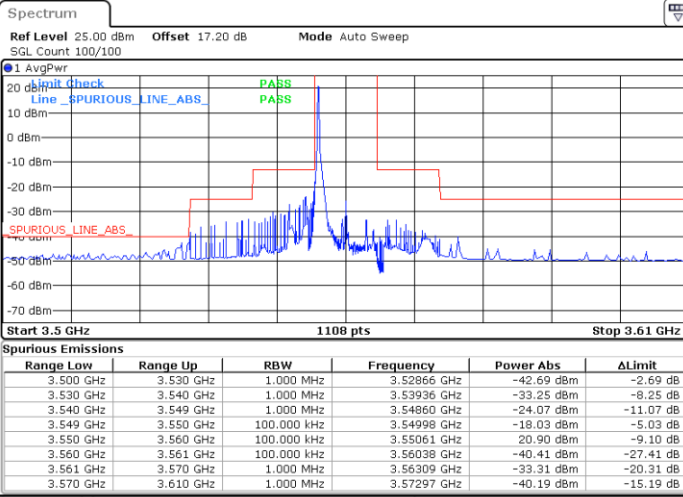

Date: 26.JAN.2022 23:26:58

Middle Channel / FullIRB

N/A

Date: 26.JAN.2022 23:21:01

LTE Band 48 / 5MHz

64QAM

Highest Channel / 1RB0

Highest Channel / 1RBmax

Date: 26.JAN.2022 23:18:22

Date: 26.JAN.2022 23:30:16

Highest Channel / FullIRB

N/A

Date: 26.JAN.2022 23:24:19

LTE Band 48 / 10MHz

64QAM

Lowest Channel / 1RB0

Lowest Channel / 1RBmax

Date: 27.JAN.2022 03:34:39

Date: 26.JAN.2022 23:42:50

Lowest Channel / FullIRB

N/A

Date: 26.JAN.2022 23:36:53

LTE Band 48 / 10MHz

64QAM