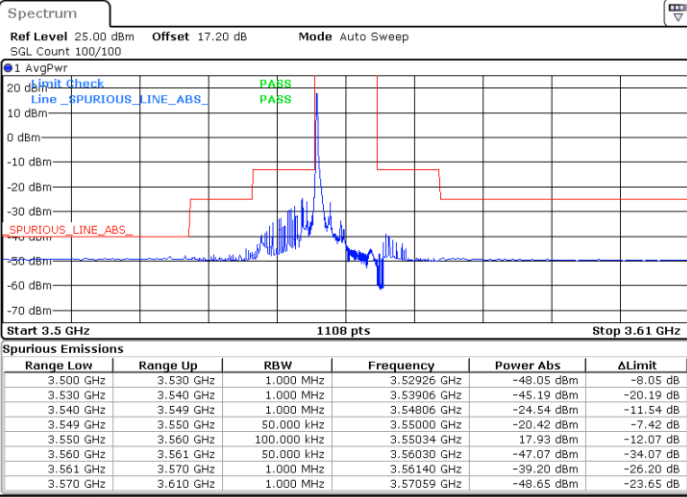

Date: 27.JAN.2022 00:15:57

Date: 27.JAN.2022 00:21:56

Middle Channel / FullIRB

N/A

Date: 27.JAN.2022 00:09:58

LTE Band 48 / 20MHz

64QAM

Highest Channel / 1RB0

Highest Channel / 1RBmax

Date: 27.JAN.2022 00:16:36

Date: 27.JAN.2022 00:22:35

Highest Channel / FullIRB

N/A

Date: 27.JAN.2022 00:10:38

LTE Band 48 / 5MHz

256QAM

Lowest Channel / 1RB0

Lowest Channel / 1RBmax

Date: 27.JAN.2022 02:47:56

Date: 27.JAN.2022 02:49:59

Lowest Channel / FullIRB

N/A

Date: 27.JAN.2022 02:51:34

LTE Band 48 / 5MHz