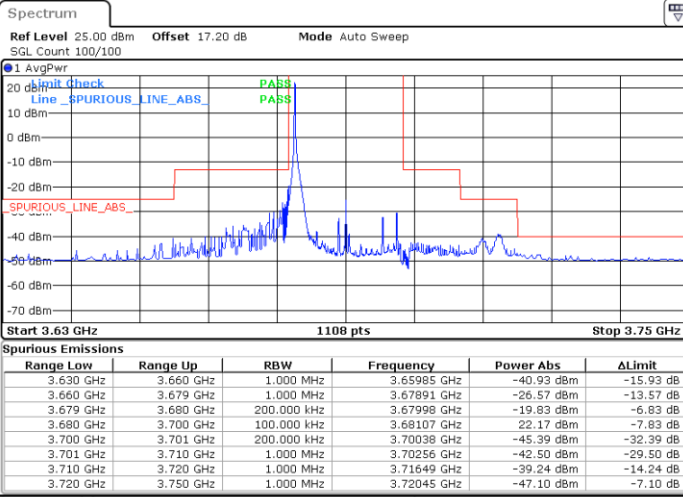

Date: 27.JAN.2022 00:09:18

LTE Band 48 / 20MHz

16QAM

Highest Channel / 1RB0

Highest Channel / 1RBmax

Date: 27.JAN.2022 00:17:16

Date: 27.JAN.2022 00:23:15

Highest Channel / FullIRB

N/A

Date: 27.JAN.2022 00:11:18

LTE Band 48 / 5MHz

64QAM

Lowest Channel / 1RB0

Lowest Channel / 1RBmax

Date: 26.JAN.2022 23:14:25

Date: 26.JAN.2022 23:26:18