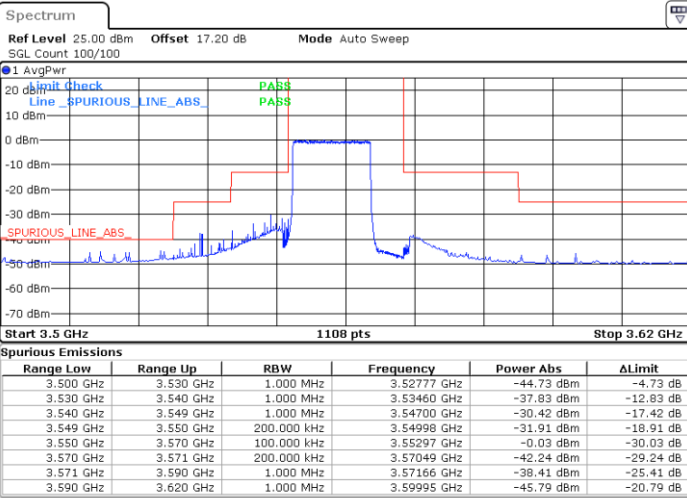

Middle Channel / FullIRB

N/A

Date: 27.JAN.2022 03:27:47

LTE Band 48 / 10MHz

256QAM

Highest Channel / 1RB0

Highest Channel / 1RBmax

Date: 27.JAN.2022 03:29:49

Date: 27.JAN.2022 03:31:19

Highest Channel / FullIRB

N/A

Date: 27.JAN.2022 03:32:53

LTE Band 48 / 15MHz

256QAM

Lowest Channel / 1RB0

Lowest Channel / 1RBmax

Date: 27.JAN.2022 03:40:31

Date: 27.JAN.2022 03:41:58

Lowest Channel / FullIRB

N/A

Date: 27.JAN.2022 03:43:28

LTE Band 48 / 15MHz

256QAM

Middle Channel / 1RB0