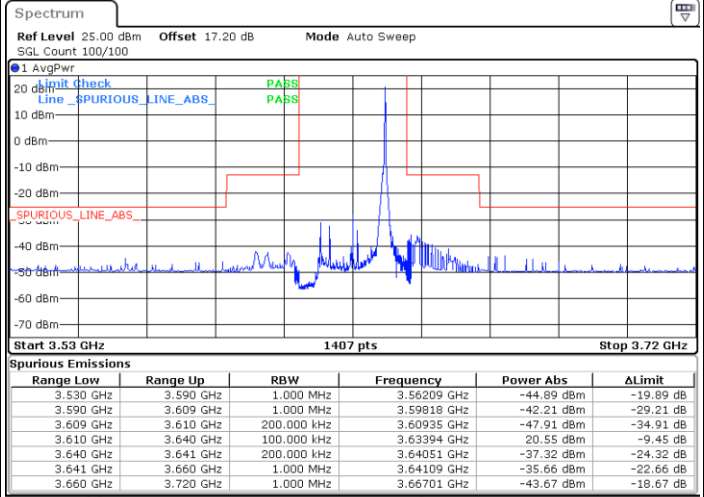

Highest Channel / FullIRB

N/A

Date: 27.JAN.2022 00:00:02

LTE Band 48 / 20MHz

64QAM

Lowest Channel / 1RB0

Lowest Channel / 1RBmax

Date: 27.JAN.2022 00:12:38

Date: 27.JAN.2022 00:18:37

Lowest Channel / FullIRB

N/A

Date: 27.JAN.2022 00:06:39

LTE Band 48 / 20MHz

64QAM

Middle Channel / 1RB0

Middle Channel / 1RBmax

Date: 27.JAN.2022 00:15:57

Date: 27.JAN.2022 00:21:56

Middle Channel / FullIRB

N/A

Date: 27.JAN.2022 00:09:58

LTE Band 48 / 20MHz

64QAM

Highest Channel / 1RB0

Highest Channel / 1RBmax

Date: 27.JAN.2022 00:16:36

Date: 27.JAN.2022 00:22:35

Highest Channel / FullIRB

N/A

Date: 27.JAN.2022 00:10:38

LTE Band 48 / 5MHz

256QAM