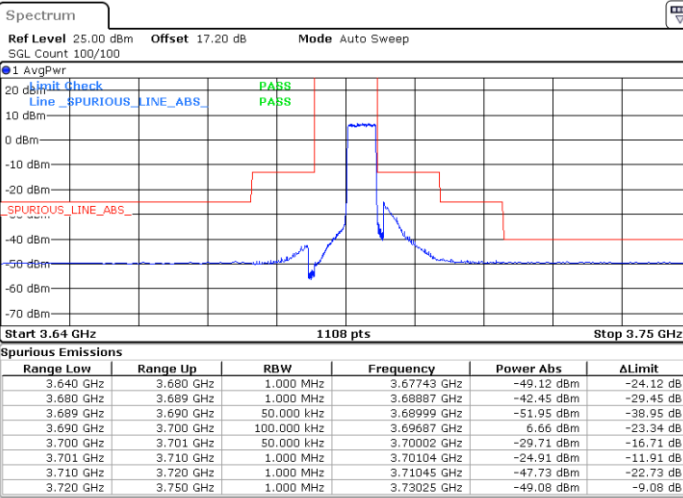

Lowest Channel / FullIRB

N/A

Date: 26.JAN.2022 23:20:22

LTE Band 48 / 5MHz

64QAM

Middle Channel / 1RB0

Middle Channel / 1RBmax

Date: 26.JAN.2022 23:15:04

Date: 26.JAN.2022 23:26:58

Middle Channel / FullIRB

N/A

Date: 26.JAN.2022 23:21:01

LTE Band 48 / 5MHz

64QAM

Highest Channel / 1RB0

Highest Channel / 1RBmax

Date: 26.JAN.2022 23:18:22

Date: 26.JAN.2022 23:30:16

Highest Channel / FullIRB

N/A

Date: 26.JAN.2022 23:24:19

LTE Band 48 / 10MHz

64QAM

Lowest Channel / 1RB0