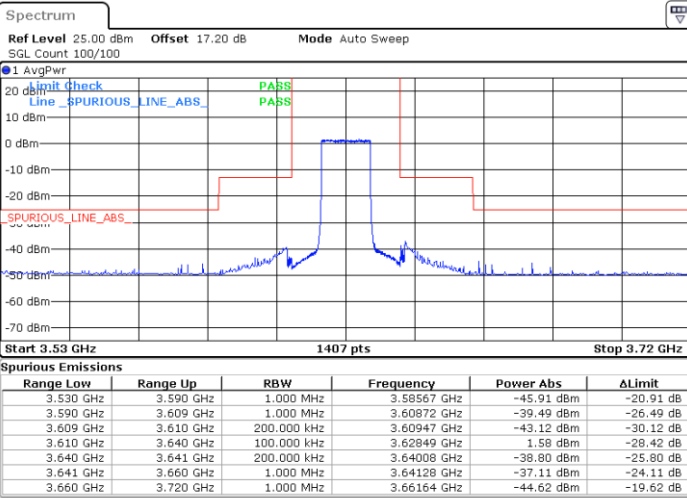

LTE Band 48 / 15MHz

64QAM

Lowest Channel / 1RB0

Lowest Channel / 1RBmax

Date: 26.JAN.2022 23:50:07

Date: 27.JAN.2022 04:01:28

Lowest Channel / FullIRB

N/A

Date: 26.JAN.2022 23:56:05

LTE Band 48 / 15MHz

64QAM

Middle Channel / 1RB0

Middle Channel / 1RBmax

Date: 26.JAN.2022 23:50:47

Date: 27.JAN.2022 00:02:41

Middle Channel / FullIRB

N/A

Date: 26.JAN.2022 23:56:44

LTE Band 48 / 15MHz

64QAM

Highest Channel / 1RB0

Highest Channel / 1RBmax

Date: 26.JAN.2022 23:54:05

Date: 27.JAN.2022 00:05:58

Highest Channel / FullIRB

N/A

Date: 27.JAN.2022 00:00:02

LTE Band 48 / 20MHz

64QAM

Lowest Channel / 1RB0

Lowest Channel / 1RBmax

Date: 27.JAN.2022 00:12:38