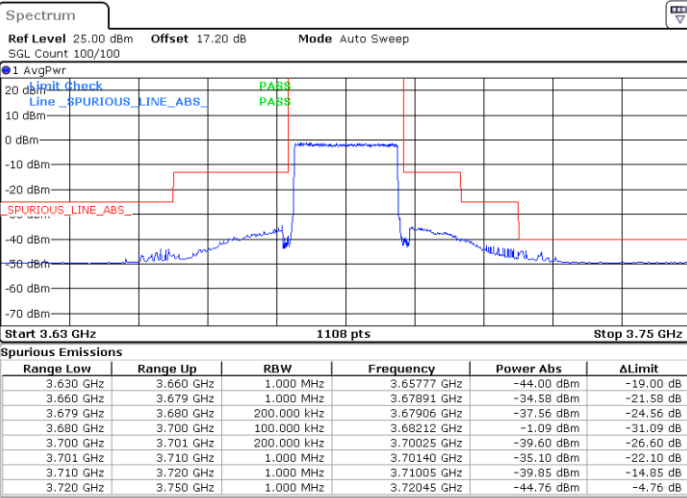

**LTE Band 48 / 20MHz**

**256QAM**

**Middle Channel / 1RB0**

**Middle Channel / 1RBmax**

**Middle Channel / FullIRB**

**N/A**

LTE Band 48 / 20MHz

256QAM

Highest Channel / 1RB0

Highest Channel / 1RBmax

Date: 27.JAN.2022 04:17:41

Date: 27.JAN.2022 04:19:15

Highest Channel / FullIRB

N/A

Date: 27.JAN.2022 04:21:02