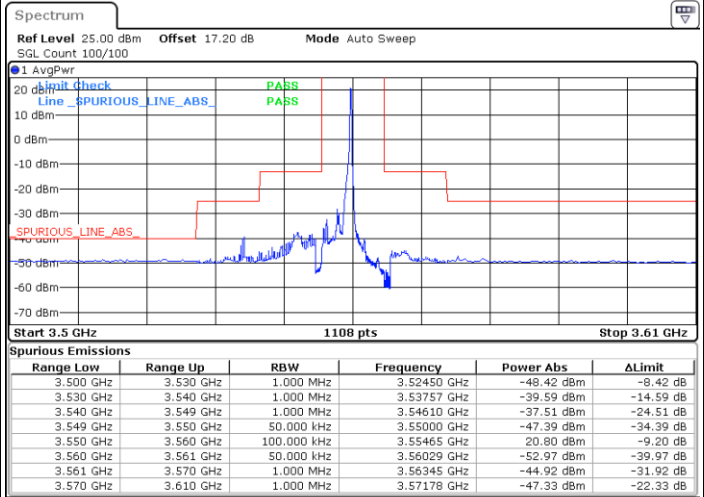

Date: 27.JAN.2022 00:09:18

LTE Band 48 / 20MHz

16QAM

Highest Channel / 1RB0

Highest Channel / 1RBmax

Date: 27.JAN.2022 00:17:16

Date: 27.JAN.2022 00:23:15

Highest Channel / FullIRB

N/A

Date: 27.JAN.2022 00:11:18

LTE Band 48 / 5MHz

64QAM

Lowest Channel / 1RB0

Lowest Channel / 1RBmax

Date: 26.JAN.2022 23:14:25

Date: 26.JAN.2022 23:26:18

Lowest Channel / FullIRB

N/A

Date: 26.JAN.2022 23:20:22

LTE Band 48 / 5MHz

64QAM

Middle Channel / 1RB0

Middle Channel / 1RBmax

Date: 26.JAN.2022 23:15:04

Date: 26.JAN.2022 23:26:58

Middle Channel / FullIRB

N/A

Date: 26.JAN.2022 23:21:01

LTE Band 48 / 5MHz

64QAM

Highest Channel / 1RB0

Highest Channel / 1RBmax