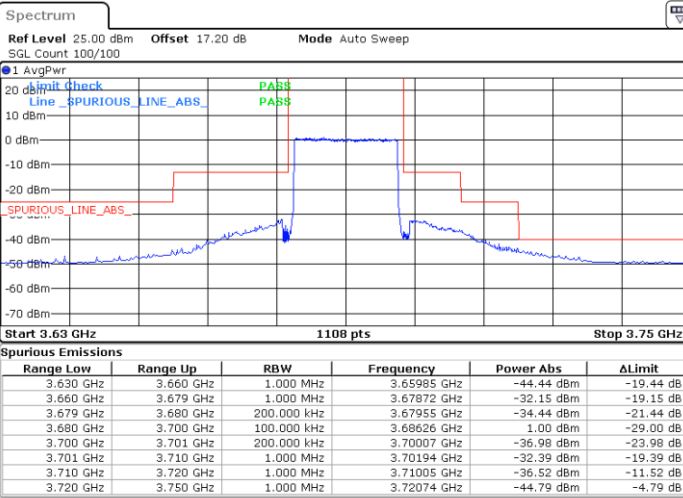

Date: 27.JAN.2022 00:15:57

Date: 27.JAN.2022 00:21:56

Middle Channel / FullIRB

N/A

Date: 27.JAN.2022 00:09:58

LTE Band 48 / 20MHz

64QAM

Highest Channel / 1RB0

Highest Channel / 1RBmax

Date: 27.JAN.2022 00:16:36

Date: 27.JAN.2022 00:22:35

Highest Channel / FullIRB

N/A

Date: 27.JAN.2022 00:10:38

LTE Band 48 / 5MHz

256QAM

Lowest Channel / 1RB0

Lowest Channel / 1RBmax

Date: 27.JAN.2022 02:47:56

Date: 27.JAN.2022 02:49:59

Lowest Channel / FullIRB

N/A

Date: 27.JAN.2022 02:51:34

LTE Band 48 / 5MHz