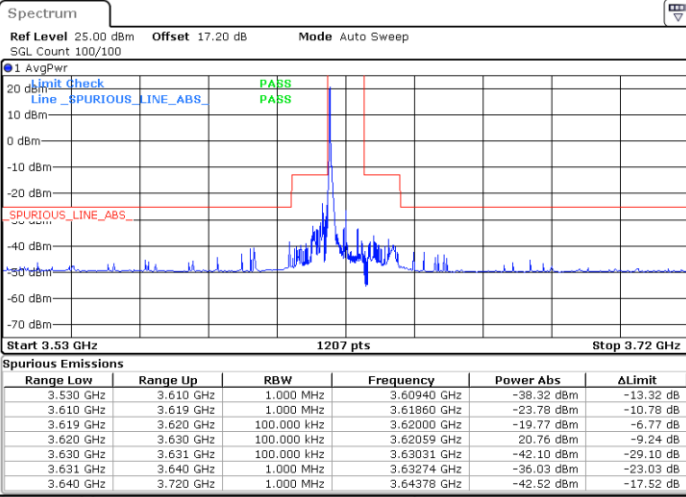

Date: 26.JAN.2022 23:18:22

Date: 26.JAN.2022 23:30:16

Highest Channel / FullIRB

N/A

Date: 26.JAN.2022 23:24:19

LTE Band 48 / 10MHz

64QAM

Lowest Channel / 1RB0

Lowest Channel / 1RBmax

Date: 27.JAN.2022 03:34:39

Date: 26.JAN.2022 23:42:50

Lowest Channel / FullIRB

N/A

Date: 26.JAN.2022 23:36:53

LTE Band 48 / 10MHz

64QAM

MiddleChannel / 1RB0

Middle Channel / 1RBmax

Date: 26.JAN.2022 23:34:14

Date: 26.JAN.2022 23:46:07

Middle Channel / FullIRB

N/A

Date: 26.JAN.2022 23:40:10

LTE Band 48 / 10MHz