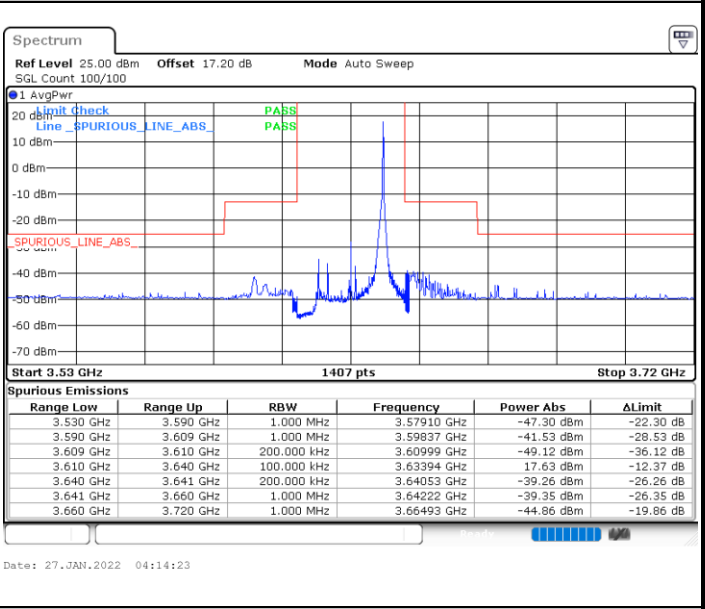

Highest Channel / 1RB0

Highest Channel / 1RBmax

Date: 27.JAN.2022 03:50:23

Date: 27.JAN.2022 03:53:16

Highest Channel / FullIRB

N/A

Date: 27.JAN.2022 03:54:38

LTE Band 48 / 20MHz

256QAM

Lowest Channel / 1RB0

Lowest Channel / 1RBmax

Date: 27.JAN.2022 04:08:15

Date: 27.JAN.2022 04:09:39

Lowest Channel / FullIRB

N/A

Date: 27.JAN.2022 04:11:07

**LTE Band 48 / 20MHz**

**256QAM**

**Middle Channel / 1RB0**

**Middle Channel / 1RBmax**

**Middle Channel / FullIRB**

**N/A**

LTE Band 48 / 20MHz

256QAM

Highest Channel / 1RB0

Highest Channel / 1RBmax

Date: 27.JAN.2022 04:17:41

Date: 27.JAN.2022 04:19:15

Highest Channel / FullIRB

N/A

Date: 27.JAN.2022 04:21:02