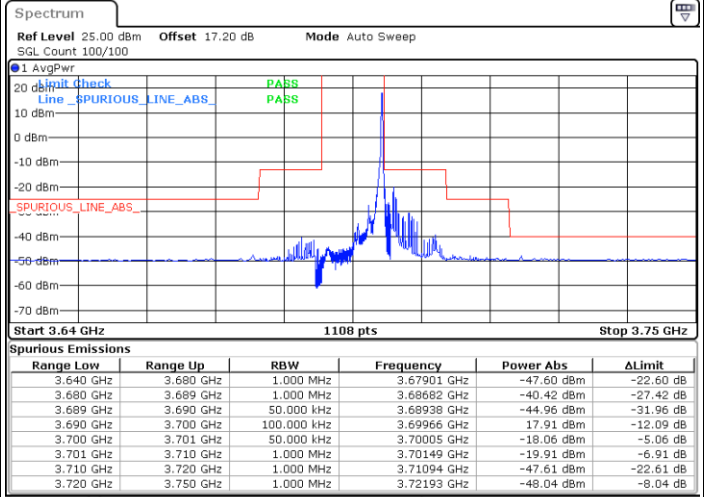

Lowest Channel / 1RB0

Lowest Channel / 1RBmax

Date: 27.JAN.2022 02:47:56

Date: 27.JAN.2022 02:49:59

Lowest Channel / FullIRB

N/A

Date: 27.JAN.2022 02:51:34

LTE Band 48 / 5MHz

256QAM

Middle Channel / 1RB0

Middle Channel / 1RBmax

Date: 27.JAN.2022 02:54:58

Date: 27.JAN.2022 02:56:46

Middle Channel / FullIRB

N/A

Date: 27.JAN.2022 02:58:36

LTE Band 48 / 5MHz

256QAM

Highest Channel / 1RB0

Highest Channel / 1RBmax

Date: 27.JAN.2022 03:02:25

Date: 27.JAN.2022 03:05:35

Highest Channel / FullIRB

N/A

Date: 27.JAN.2022 03:07:13

LTE Band 48 / 10MHz

256QAM

Lowest Channel / 1RB0

Lowest Channel / 1RBmax

Date: 27.JAN.2022 03:19:34

Date: 27.JAN.2022 03:21:39

Lowest Channel / FullIRB