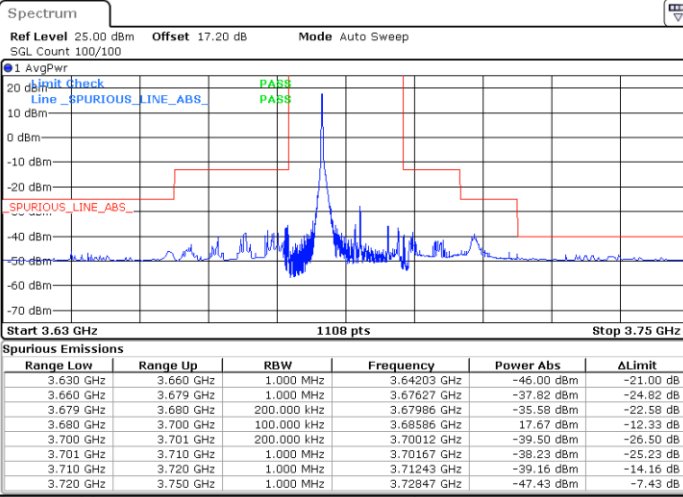

Date: 27.JAN.2022 03:40:31

Date: 27.JAN.2022 03:41:58

Lowest Channel / FullIRB

N/A

Date: 27.JAN.2022 03:43:28

LTE Band 48 / 15MHz

256QAM

Middle Channel / 1RB0

Middle Channel / 1RBmax

Date: 27.JAN.2022 03:45:15

Date: 27.JAN.2022 03:46:59

Middle Channel / FullIRB

N/A

Date: 27.JAN.2022 03:48:38

LTE Band 48 / 15MHz

256QAM

Highest Channel / 1RB0

Highest Channel / 1RBmax

Date: 27.JAN.2022 03:50:23

Date: 27.JAN.2022 03:53:16

Highest Channel / FullIRB

N/A

Date: 27.JAN.2022 03:54:38

LTE Band 48 / 20MHz

256QAM

Lowest Channel / 1RB0

Lowest Channel / 1RBmax

Date: 27.JAN.2022 04:08:15

Date: 27.JAN.2022 04:09:39

Lowest Channel / FullIRB

N/A

Date: 27.JAN.2022 04:11:07