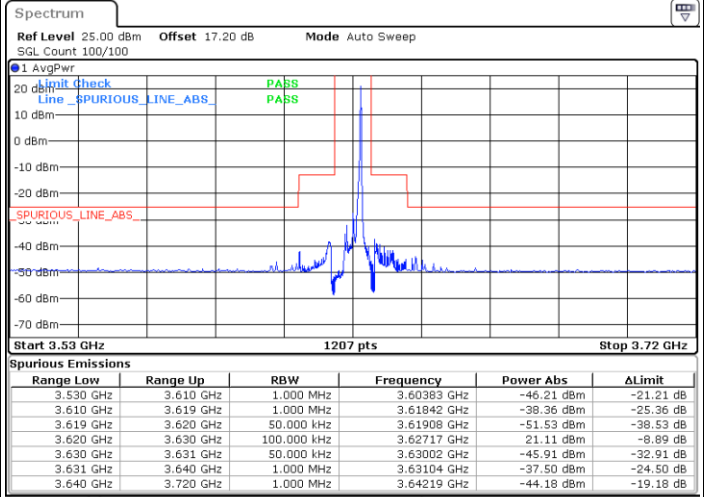

Lowest Channel / FullIRB

N/A

Date: 26.JAN.2022 23:20:22

LTE Band 48 / 5MHz

64QAM

Middle Channel / 1RB0

Middle Channel / 1RBmax

Date: 26.JAN.2022 23:15:04

Date: 26.JAN.2022 23:26:58

Middle Channel / FullIRB

N/A

Date: 26.JAN.2022 23:21:01

LTE Band 48 / 5MHz

64QAM

Highest Channel / 1RB0

Highest Channel / 1RBmax