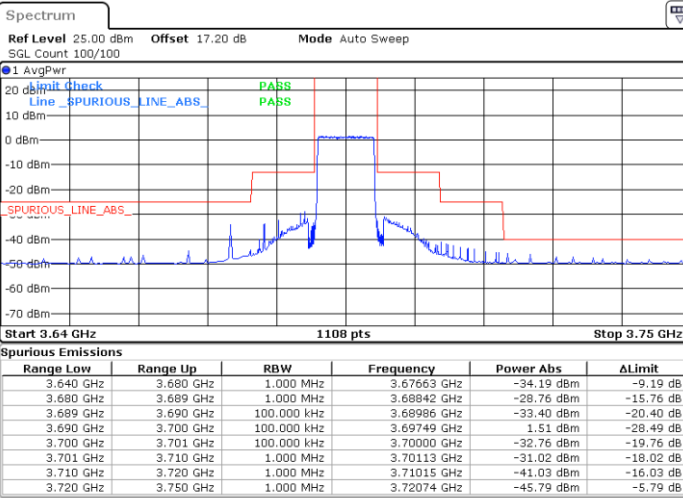

Date: 27.JAN.2022 03:07:13

LTE Band 48 / 10MHz

256QAM

Lowest Channel / 1RB0

Lowest Channel / 1RBmax

Date: 27.JAN.2022 03:19:34

Date: 27.JAN.2022 03:21:39

Lowest Channel / FullIRB

N/A

Date: 27.JAN.2022 03:23:02

LTE Band 48 / 10MHz

256QAM

MiddleChannel / 1RB0

Middle Channel / 1RBmax

Date: 27.JAN.2022 03:24:59

Date: 27.JAN.2022 03:26:22

Middle Channel / FullIRB

N/A

Date: 27.JAN.2022 03:27:47

LTE Band 48 / 10MHz

256QAM

Highest Channel / 1RB0

Highest Channel / 1RBmax

Date: 27.JAN.2022 03:29:49

Date: 27.JAN.2022 03:31:19

Highest Channel / FullIRB

N/A

Date: 27.JAN.2022 03:32:53

LTE Band 48 / 15MHz

256QAM

Lowest Channel / 1RB0

Lowest Channel / 1RBmax