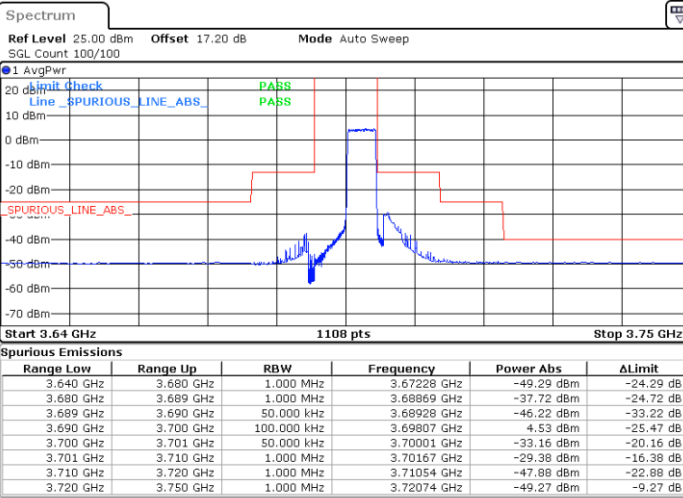

Lowest Channel / 1RB0

Lowest Channel / 1RBmax

Date: 27.JAN.2022 02:47:56

Date: 27.JAN.2022 02:49:59

Lowest Channel / FullIRB

N/A

Date: 27.JAN.2022 02:51:34

LTE Band 48 / 5MHz

LTE Band 48 / 5MHz

256QAM

Highest Channel / 1RB0

Highest Channel / 1RBmax

Date: 27.JAN.2022 03:02:25

Date: 27.JAN.2022 03:05:35

Highest Channel / FullIRB

N/A

Date: 27.JAN.2022 03:07:13

LTE Band 48 / 10MHz

256QAM

Lowest Channel / 1RB0

Lowest Channel / 1RBmax

Date: 27.JAN.2022 03:19:34

Date: 27.JAN.2022 03:21:39

Lowest Channel / FullIRB