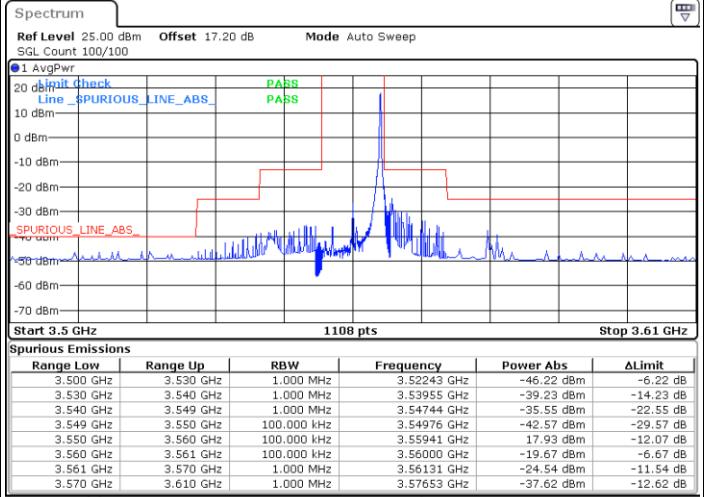

LTE Band 48 / 5MHz

256QAM

Highest Channel / 1RB0

Highest Channel / 1RBmax

Date: 27.JAN.2022 03:02:25

Date: 27.JAN.2022 03:05:35

Highest Channel / FullIRB

N/A

Date: 27.JAN.2022 03:07:13

LTE Band 48 / 10MHz

256QAM

Lowest Channel / 1RB0

Lowest Channel / 1RBmax

Date: 27.JAN.2022 03:19:34

Date: 27.JAN.2022 03:21:39

Lowest Channel / FullIRB

N/A

Date: 27.JAN.2022 03:23:02

LTE Band 48 / 10MHz

256QAM

MiddleChannel / 1RB0

Middle Channel / 1RBmax

Date: 27.JAN.2022 03:24:59

Date: 27.JAN.2022 03:26:22

Middle Channel / FullIRB

N/A

Date: 27.JAN.2022 03:27:47

LTE Band 48 / 10MHz

256QAM

Highest Channel / 1RB0

Highest Channel / 1RBmax

Date: 27.JAN.2022 03:29:49