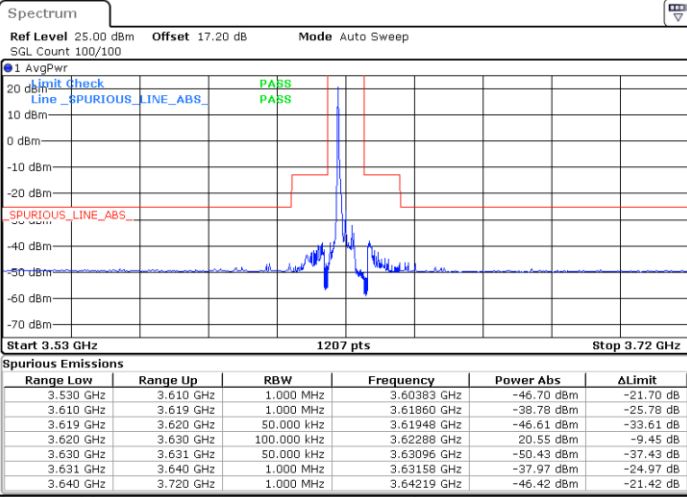

Lowest Channel / FullIRB

N/A

Date: 26.JAN.2022 23:20:22

LTE Band 48 / 5MHz

64QAM

Middle Channel / 1RB0

Middle Channel / 1RBmax

Date: 26.JAN.2022 23:15:04

Date: 26.JAN.2022 23:26:58

Middle Channel / FullIRB

N/A

Date: 26.JAN.2022 23:21:01

LTE Band 48 / 5MHz

64QAM

Highest Channel / 1RB0

Highest Channel / 1RBmax