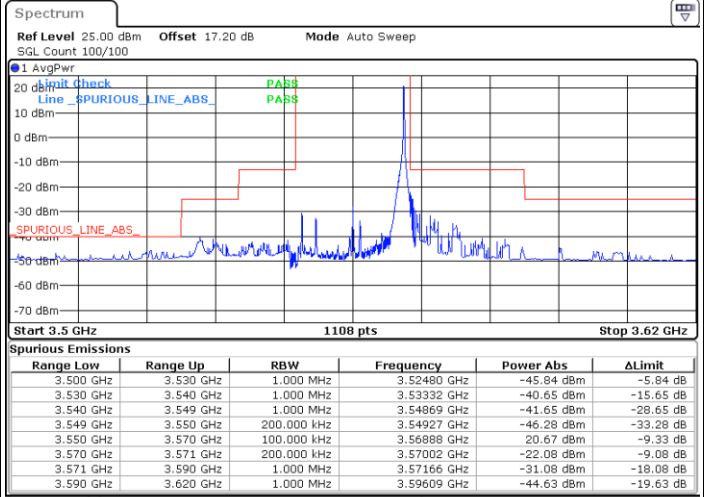

N/A

Date: 26.JAN.2022 23:56:44

LTE Band 48 / 15MHz

64QAM

Highest Channel / 1RB0

Highest Channel / 1RBmax

Date: 26.JAN.2022 23:54:05

Date: 27.JAN.2022 00:05:58

Highest Channel / FullIRB

N/A

Date: 27.JAN.2022 00:00:02

LTE Band 48 / 20MHz

64QAM

Lowest Channel / 1RB0

Lowest Channel / 1RBmax

Date: 27.JAN.2022 00:12:38

Date: 27.JAN.2022 00:18:37

Lowest Channel / FullIRB

N/A

Date: 27.JAN.2022 00:06:39

LTE Band 48 / 20MHz

64QAM

Middle Channel / 1RB0

Middle Channel / 1RBmax