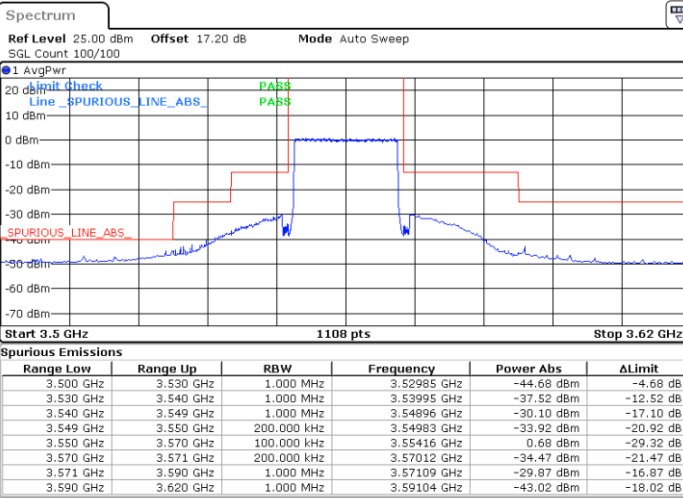

N/A

Date: 26.JAN.2022 23:56:44

LTE Band 48 / 15MHz

64QAM

Highest Channel / 1RB0

Highest Channel / 1RBmax

Date: 26.JAN.2022 23:54:05

Date: 27.JAN.2022 00:05:58

Highest Channel / FullIRB

N/A

Date: 27.JAN.2022 00:00:02

LTE Band 48 / 20MHz

64QAM

Lowest Channel / 1RB0

Lowest Channel / 1RBmax

Date: 27.JAN.2022 00:12:38

Date: 27.JAN.2022 00:18:37

Lowest Channel / FullIRB

N/A

Date: 27.JAN.2022 00:06:39

LTE Band 48 / 20MHz

64QAM

Middle Channel / 1RB0

Middle Channel / 1RBmax

Date: 27.JAN.2022 00:15:57

Date: 27.JAN.2022 00:21:56

Middle Channel / FullIRB

N/A

Date: 27.JAN.2022 00:09:58

LTE Band 48 / 20MHz

64QAM

Highest Channel / 1RB0