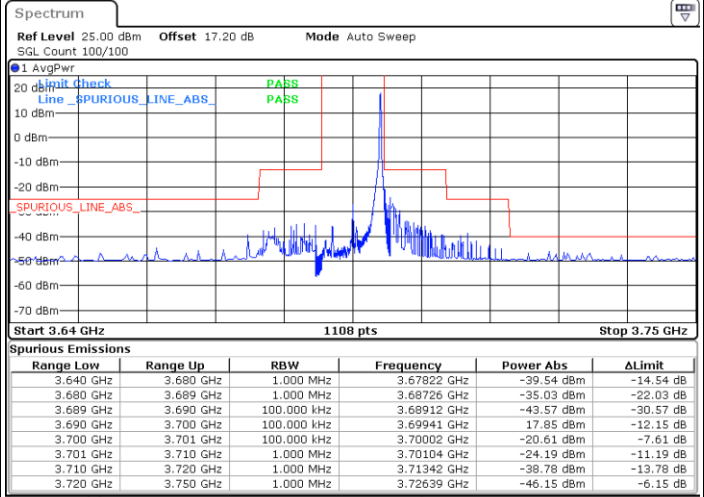

N/A

Date: 27.JAN.2022 03:23:02

LTE Band 48 / 10MHz

256QAM

MiddleChannel / 1RB0

Middle Channel / 1RBmax

Date: 27.JAN.2022 03:24:59

Date: 27.JAN.2022 03:26:22

Middle Channel / FullIRB

N/A

Date: 27.JAN.2022 03:27:47

LTE Band 48 / 10MHz

256QAM

Highest Channel / 1RB0

Highest Channel / 1RBmax

Date: 27.JAN.2022 03:29:49

Date: 27.JAN.2022 03:31:19

Highest Channel / FullIRB

N/A

Date: 27.JAN.2022 03:32:53

LTE Band 48 / 15MHz

256QAM

Lowest Channel / 1RB0

Lowest Channel / 1RBmax

Date: 27.JAN.2022 03:40:31

Date: 27.JAN.2022 03:41:58

Lowest Channel / FullIRB

N/A

Date: 27.JAN.2022 03:43:28

LTE Band 48 / 15MHz

256QAM

Middle Channel / 1RB0