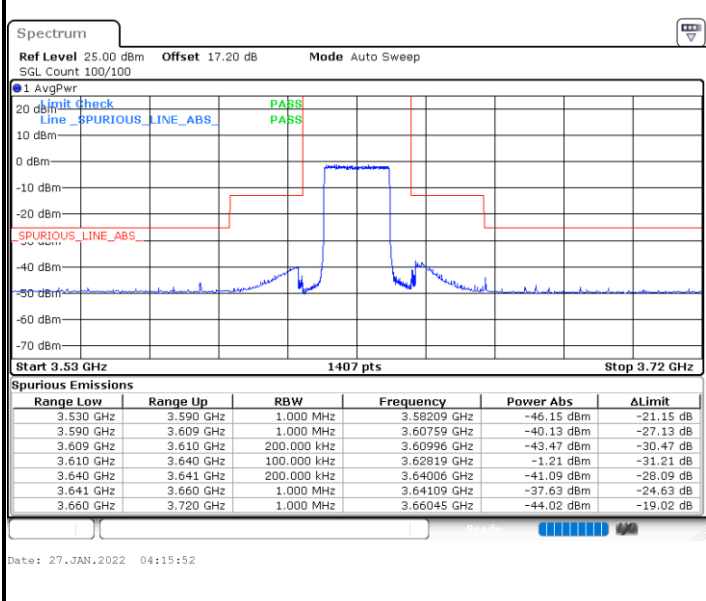

Highest Channel / 1RB0

Highest Channel / 1RBmax

Date: 27.JAN.2022 03:50:23

Date: 27.JAN.2022 03:53:16

Highest Channel / FullIRB

N/A

Date: 27.JAN.2022 03:54:38

LTE Band 48 / 20MHz

256QAM

Lowest Channel / 1RB0

Lowest Channel / 1RBmax

Date: 27.JAN.2022 04:08:15

Date: 27.JAN.2022 04:09:39

Lowest Channel / FullIRB

N/A

Date: 27.JAN.2022 04:11:07

**LTE Band 48 / 20MHz**

**256QAM**

**Middle Channel / 1RB0**

**Middle Channel / 1RBmax**

**Middle Channel / FullIRB**

**N/A**

LTE Band 48 / 20MHz

256QAM

Highest Channel / 1RB0

Highest Channel / 1RBmax

Date: 27.JAN.2022 04:17:41

Date: 27.JAN.2022 04:19:15

Highest Channel / FullIRB

N/A

Date: 27.JAN.2022 04:21:02