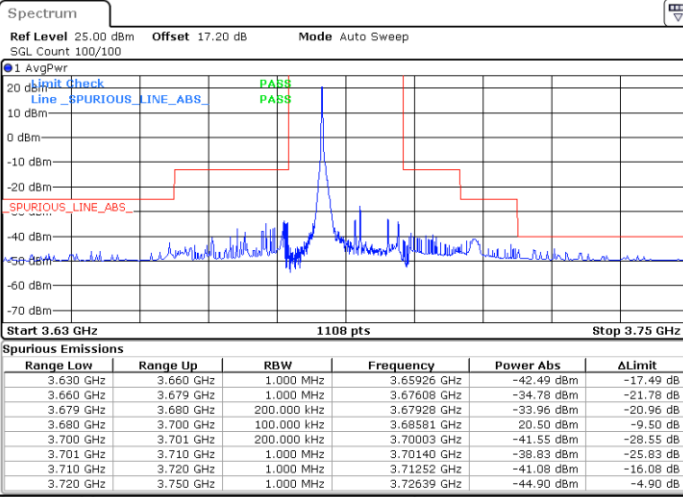

Date: 26.JAN.2022 23:56:05

LTE Band 48 / 15MHz

64QAM

Middle Channel / 1RB0

Middle Channel / 1RBmax

Date: 26.JAN.2022 23:50:47

Date: 27.JAN.2022 00:02:41

Middle Channel / FullIRB

N/A

Date: 26.JAN.2022 23:56:44

LTE Band 48 / 15MHz

64QAM

Highest Channel / 1RB0

Highest Channel / 1RBmax

Date: 26.JAN.2022 23:54:05

Date: 27.JAN.2022 00:05:58

Highest Channel / FullIRB

N/A

Date: 27.JAN.2022 00:00:02

LTE Band 48 / 20MHz

64QAM

Lowest Channel / 1RB0

Lowest Channel / 1RBmax

Date: 27.JAN.2022 00:12:38

Date: 27.JAN.2022 00:18:37

Lowest Channel / FullIRB

N/A

Date: 27.JAN.2022 00:06:39

LTE Band 48 / 20MHz

64QAM

Middle Channel / 1RB0

Middle Channel / 1RBmax