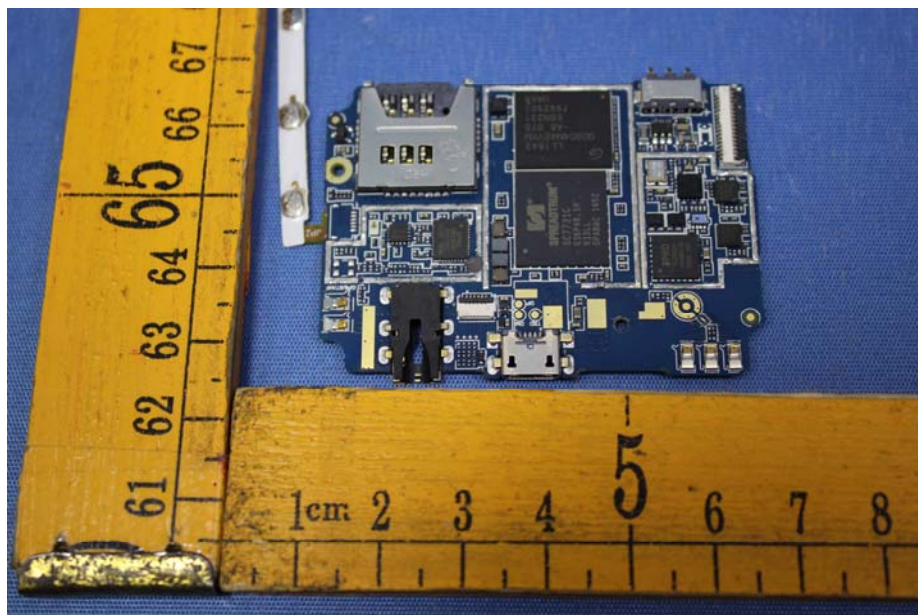

Appendix WTS17S0476191E_Photo

EUT – Internal View Model STAR 4 FCC ID: GAO-STAR4

Appendix WTS17S0476191E_Photo

Appendix WTS17S0476191E_Photo

Appendix WTS17S0476191E_Photo

====End====